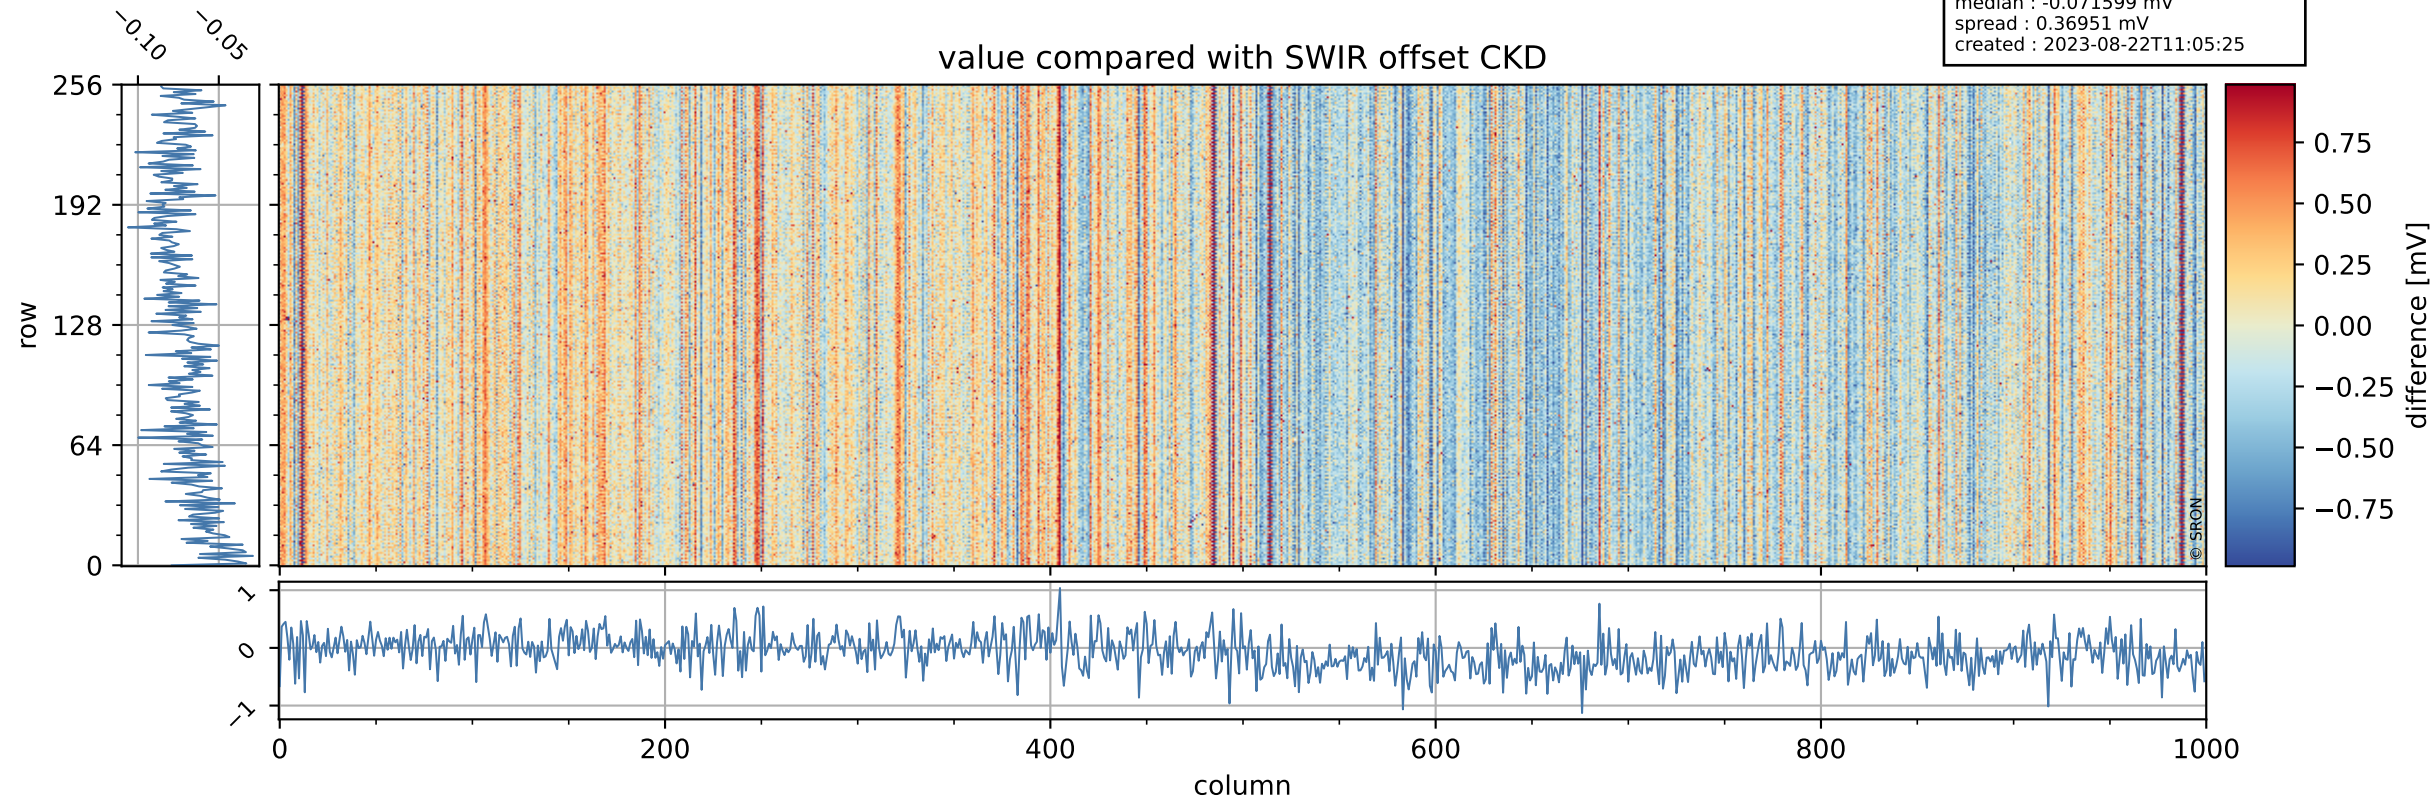

Tropomi SWIR offset (beta nominal)

orbits : 19 in [11197, 11242]
coverage : 2019-12-11 / 2019-12-14
median : 0.52595 V
spread : 0.035916 V
created : 2023-08-22T11:05:24

value detector map

Tropomi SWIR offset (beta nominal)

orbits : 19 in [11197, 11242]
coverage : 2019-12-11 / 2019-12-14
median : 28.137 μV
spread : 14.385 μV
created : 2023-08-22T11:05:24

Tropomi SWIR offset (beta nominal)

orbits : 19 in [11197, 11242]
coverage : 2019-12-11 / 2019-12-14
median : -0.071599 mV
spread : 0.36951 mV
created : 2023-08-22T11:05:25

value compared with SWIR offset CKD

Tropomi SWIR offset (beta nominal) ground-tracks of Sentinel-5P

orbits : 19 in [11197, 11242]
coverage : 2019-12-11 / 2019-12-14
created : 2023-08-22T11:05:25

Tropomi SWIR offset (beta nominal)

orbits : [1867, 11242]
coverage : 2018-02-20 / 2019-12-14
created : 2023-08-22T11:05:25

trend of detector median & temperatures