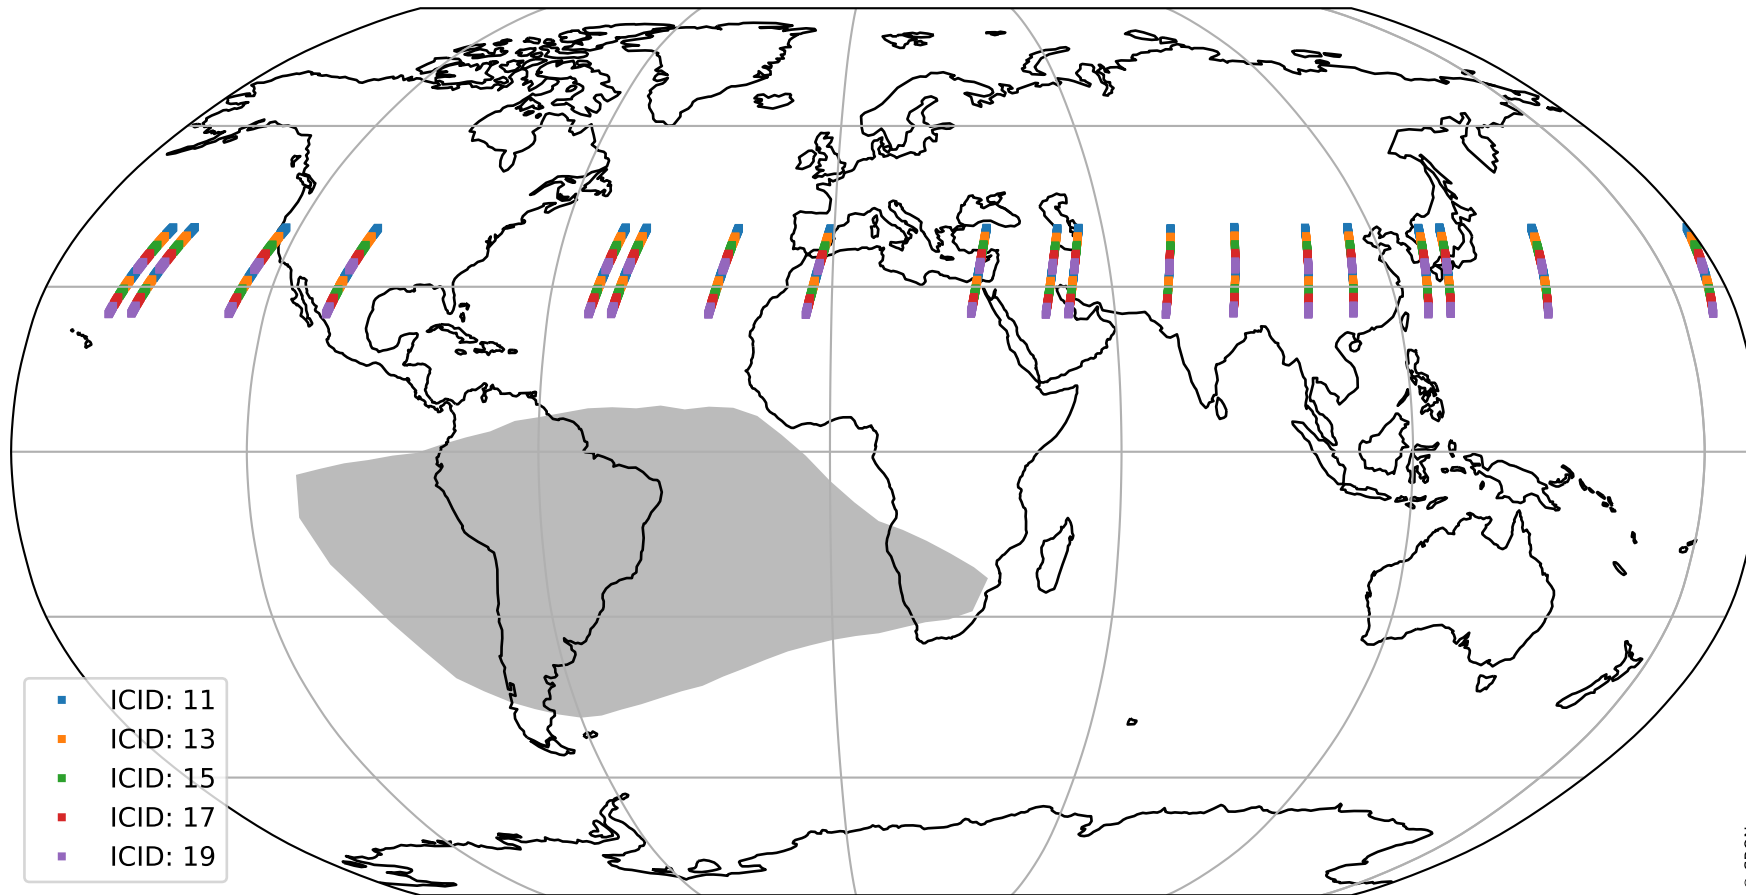

Tropomi SWIR offset (beta nominal)

orbits : 19 in [11197, 11242]
coverage : 2019-12-11 / 2019-12-14
median : 0.52595 V
spread : 0.035916 V
created : 2023-08-22T11:05:24

value detector map

Tropomi SWIR offset (beta nominal)

orbits : 19 in [11197, 11242]
coverage : 2019-12-11 / 2019-12-14
median : 28.137 μV
spread : 14.385 μV
created : 2023-08-22T11:05:24

Tropomi SWIR offset (beta nominal)

orbits : 19 in [11197, 11242]
coverage : 2019-12-11 / 2019-12-14
median : -0.071599 mV
spread : 0.36951 mV
created : 2023-08-22T11:05:25

value compared with SWIR offset CKD

Tropomi SWIR offset (beta nominal) ground-tracks of Sentinel-5P

orbits : 19 in [11197, 11242]
coverage : 2019-12-11 / 2019-12-14
created : 2023-08-22T11:05:25

Tropomi SWIR offset (beta nominal)

orbits : [1867, 11242]
coverage : 2018-02-20 / 2019-12-14
created : 2023-08-22T11:05:25

trend of detector median & temperatures