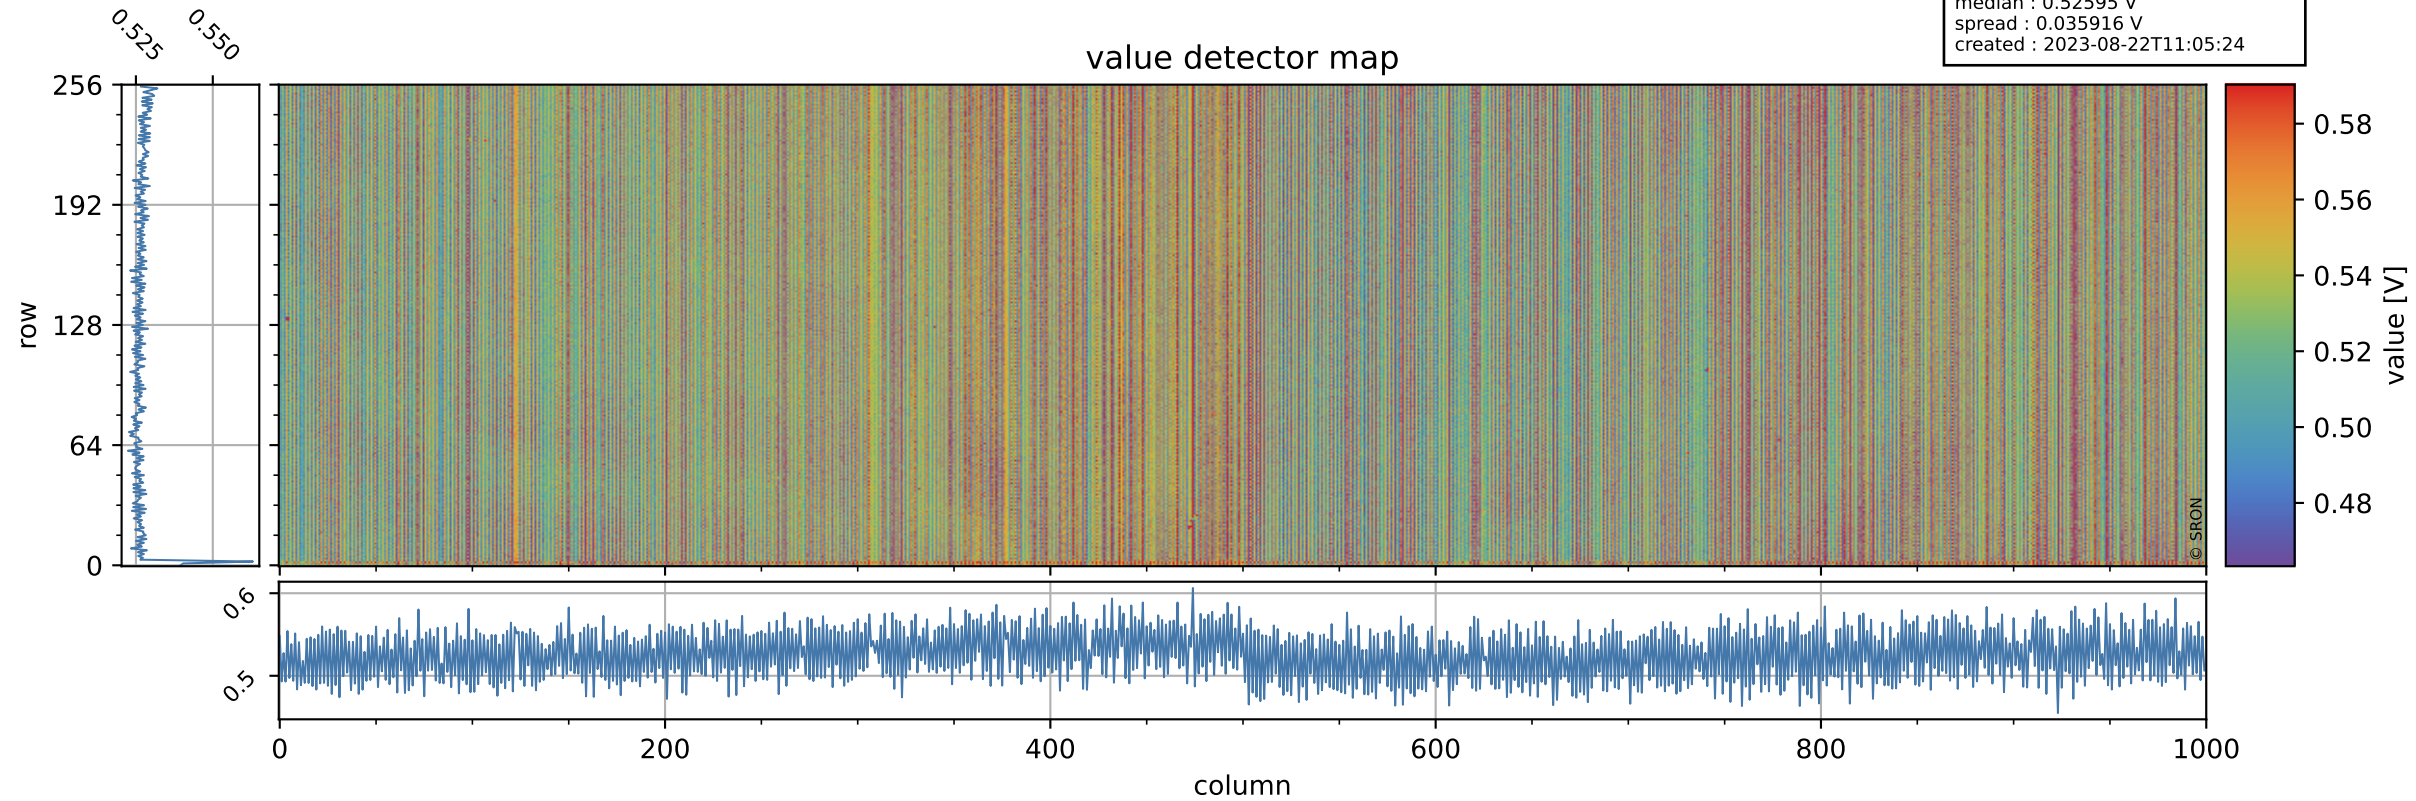

Tropomi SWIR offset (beta nominal)

orbits : 19 in [11197, 11242]
coverage : 2019-12-11 / 2019-12-14
median : 0.52595 V
spread : 0.035916 V
created : 2023-08-22T11:05:24

value detector map

Tropomi SWIR offset (beta nominal)

orbits : 19 in [11197, 11242]
coverage : 2019-12-11 / 2019-12-14
median : 28.137 μV
spread : 14.385 μV
created : 2023-08-22T11:05:24

Tropomi SWIR offset (beta nominal)

orbits : 19 in [11197, 11242]
coverage : 2019-12-11 / 2019-12-14
median : -0.071599 mV
spread : 0.36951 mV
created : 2023-08-22T11:05:25

value compared with SWIR offset CKD

Tropomi SWIR offset (beta nominal) ground-tracks of Sentinel-5P

orbits : 19 in [11197, 11242]
coverage : 2019-12-11 / 2019-12-14
created : 2023-08-22T11:05:25

Tropomi SWIR offset (beta nominal)

orbits : [1867, 11242]
coverage : 2018-02-20 / 2019-12-14
created : 2023-08-22T11:05:25

trend of detector median & temperatures