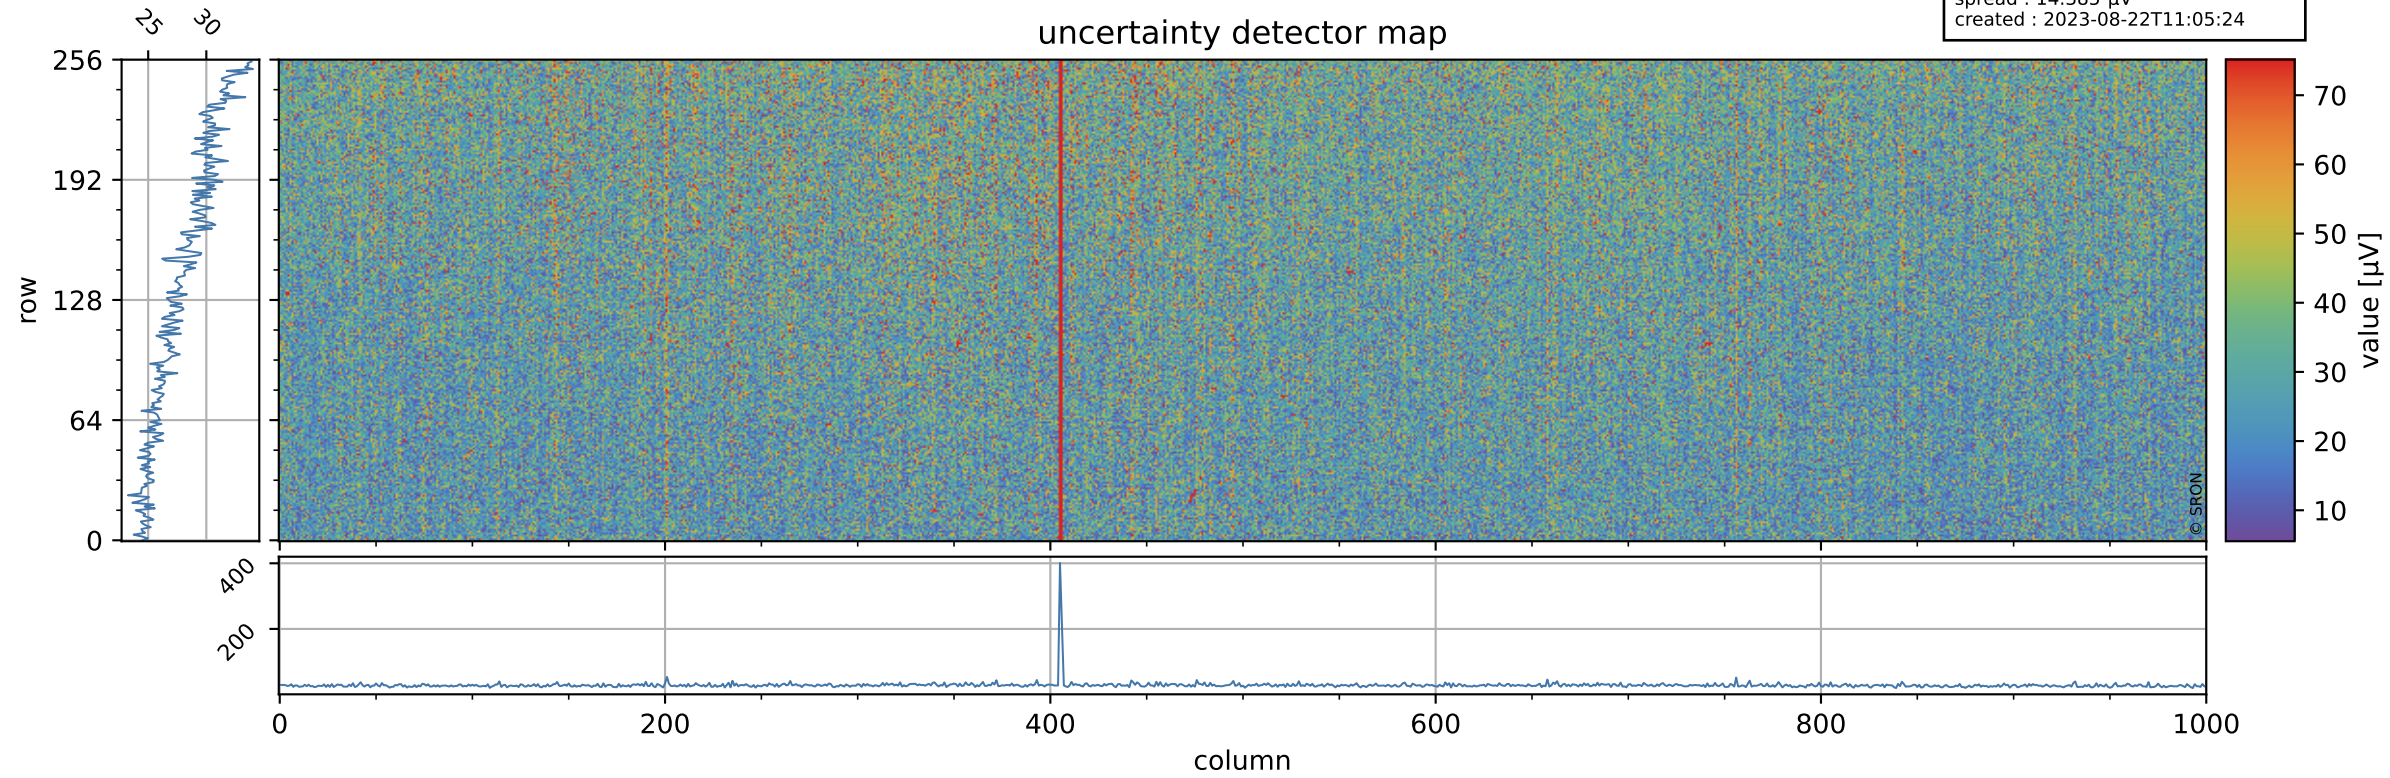

Tropomi SWIR offset (beta nominal)

orbits : 19 in [11197, 11242]
coverage : 2019-12-11 / 2019-12-14
median : 0.52595 V
spread : 0.035916 V
created : 2023-08-22T11:05:24

value detector map

Tropomi SWIR offset (beta nominal)

orbits : 19 in [11197, 11242]
coverage : 2019-12-11 / 2019-12-14
median : 28.137 μV
spread : 14.385 μV
created : 2023-08-22T11:05:24

Tropomi SWIR offset (beta nominal)

orbits : 19 in [11197, 11242]
coverage : 2019-12-11 / 2019-12-14
median : -0.071599 mV
spread : 0.36951 mV
created : 2023-08-22T11:05:25

value compared with SWIR offset CKD

Tropomi SWIR offset (beta nominal) ground-tracks of Sentinel-5P

orbits : 19 in [11197, 11242]
coverage : 2019-12-11 / 2019-12-14
created : 2023-08-22T11:05:25

Tropomi SWIR offset (beta nominal)

orbits : [1867, 11242]
coverage : 2018-02-20 / 2019-12-14
created : 2023-08-22T11:05:25

trend of detector median & temperatures