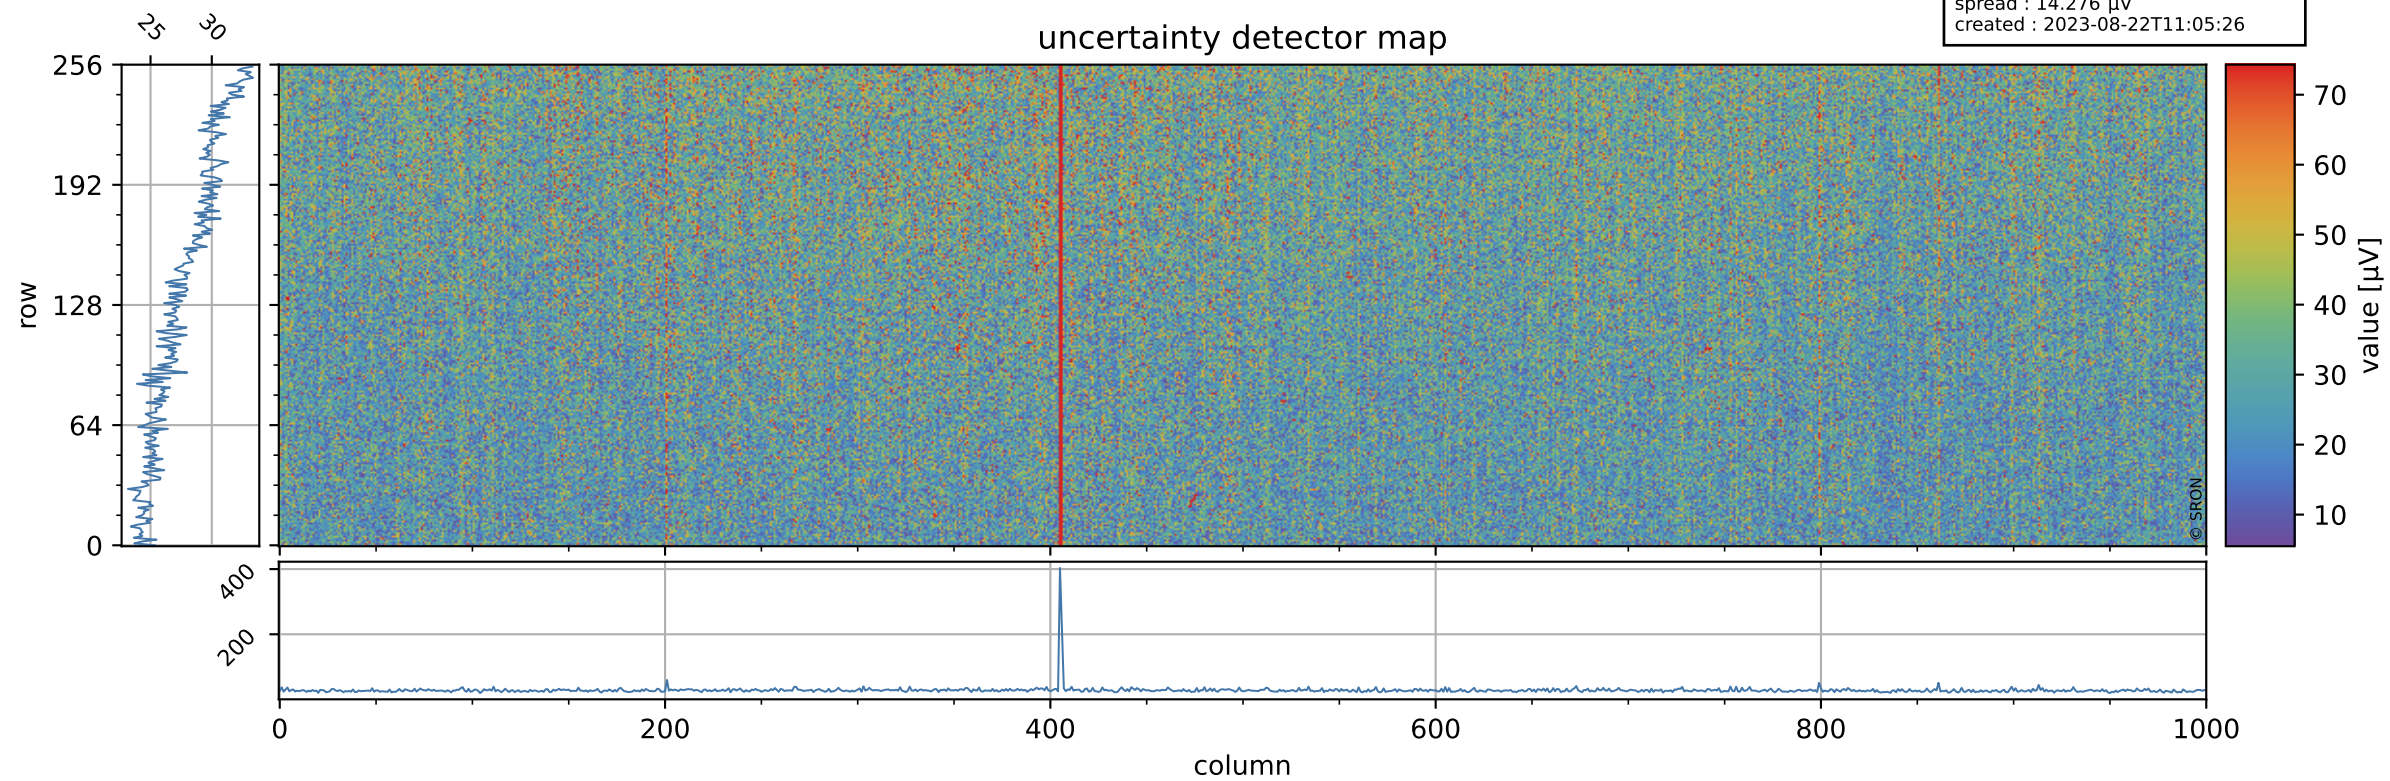

Tropomi SWIR offset (beta nominal)

orbits : 20 in [11242, 11287]
coverage : 2019-12-14 / 2019-12-17
median : 0.52593 V
spread : 0.035914 V
created : 2023-08-22T11:05:26

value detector map

Tropomi SWIR offset (beta nominal)

orbits : 20 in [11242, 11287]
coverage : 2019-12-14 / 2019-12-17
median : 27.913 μV
spread : 14.276 μV
created : 2023-08-22T11:05:26

Tropomi SWIR offset (beta nominal)

orbits : 20 in [11242, 11287]
coverage : 2019-12-14 / 2019-12-17
median : -0.089784 mV
spread : 0.36638 mV
created : 2023-08-22T11:05:27

value compared with SWIR offset CKD

Tropomi SWIR offset (beta nominal) ground-tracks of Sentinel-5P

orbits : 20 in [11242, 11287]
coverage : 2019-12-14 / 2019-12-17
created : 2023-08-22T11:05:27

Tropomi SWIR offset (beta nominal)

orbits : [1867, 11287]
coverage : 2018-02-20 / 2019-12-17
created : 2023-08-22T11:05:27

trend of detector median & temperatures