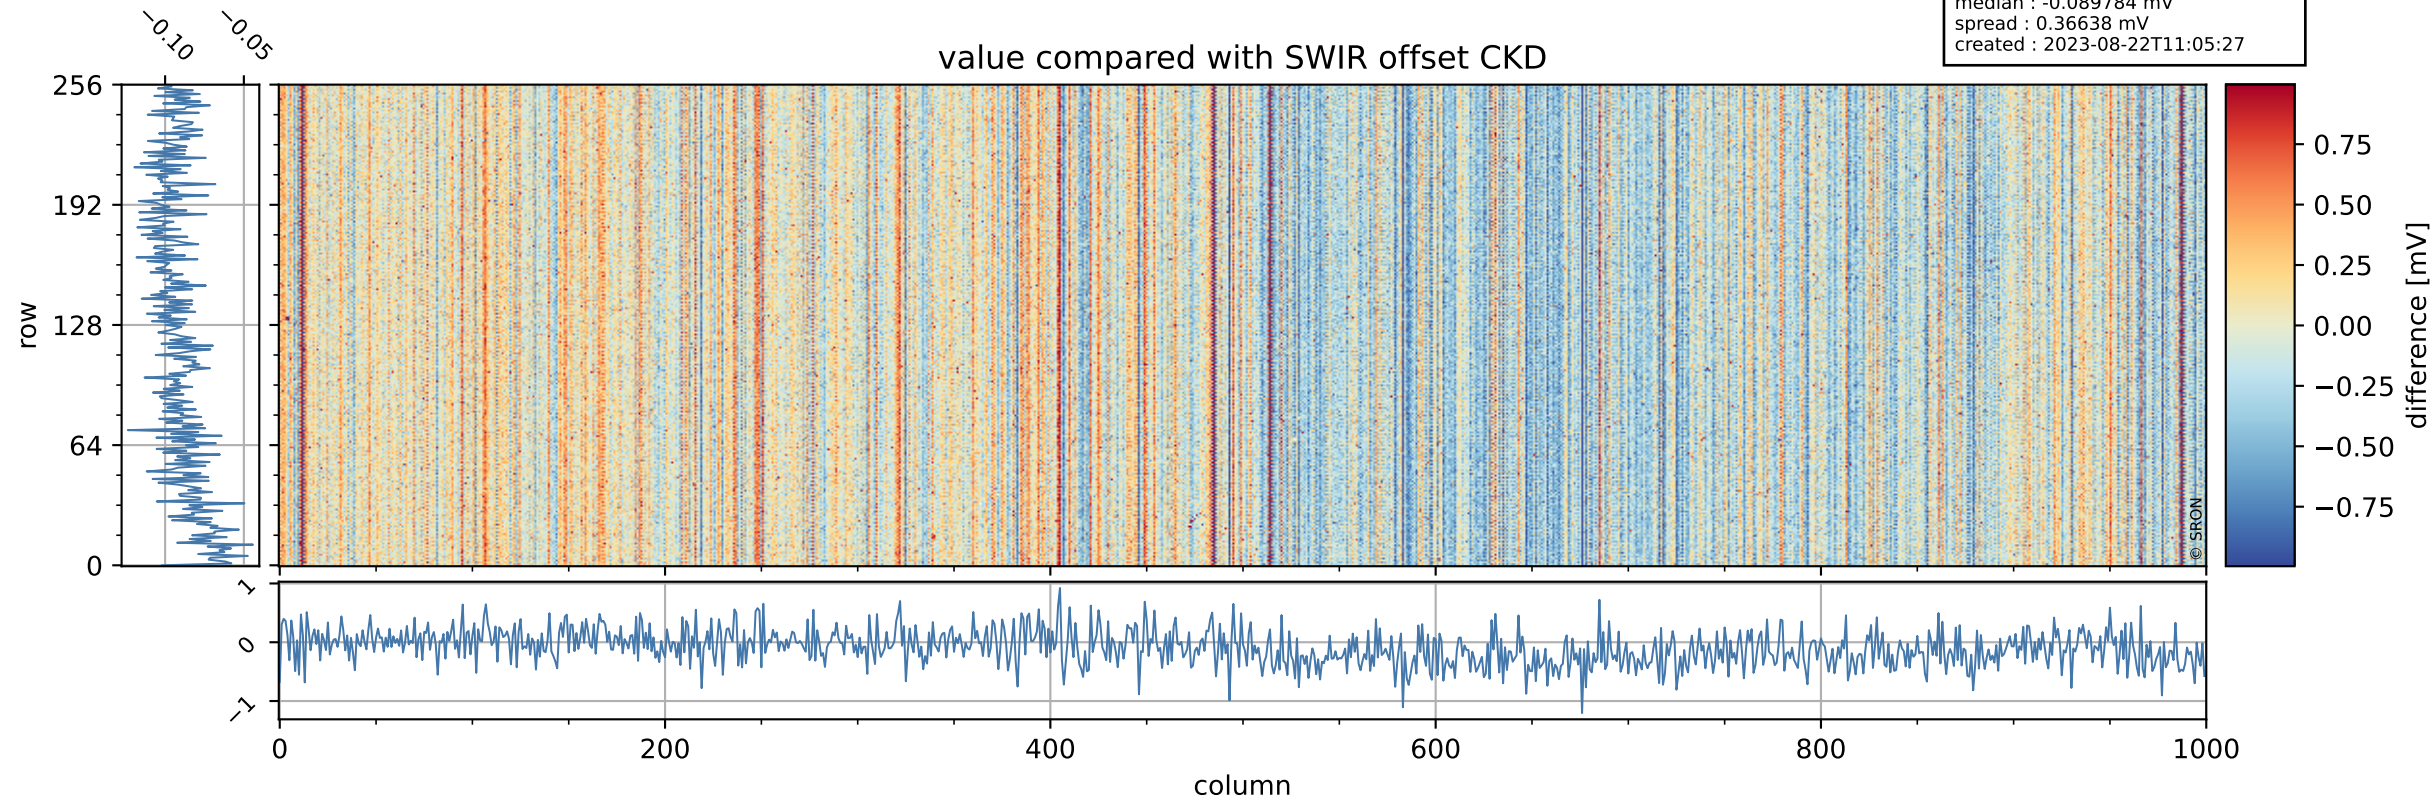

Tropomi SWIR offset (beta nominal)

orbits : 20 in [11242, 11287]
coverage : 2019-12-14 / 2019-12-17
median : 0.52593 V
spread : 0.035914 V
created : 2023-08-22T11:05:26

value detector map

Tropomi SWIR offset (beta nominal)

orbits : 20 in [11242, 11287]
coverage : 2019-12-14 / 2019-12-17
median : 27.913 μV
spread : 14.276 μV
created : 2023-08-22T11:05:26

Tropomi SWIR offset (beta nominal)

orbits : 20 in [11242, 11287]
coverage : 2019-12-14 / 2019-12-17
median : -0.089784 mV
spread : 0.36638 mV
created : 2023-08-22T11:05:27

value compared with SWIR offset CKD

Tropomi SWIR offset (beta nominal) ground-tracks of Sentinel-5P

orbits : 20 in [11242, 11287]
coverage : 2019-12-14 / 2019-12-17
created : 2023-08-22T11:05:27

Tropomi SWIR offset (beta nominal)

orbits : [1867, 11287]
coverage : 2018-02-20 / 2019-12-17
created : 2023-08-22T11:05:27

trend of detector median & temperatures