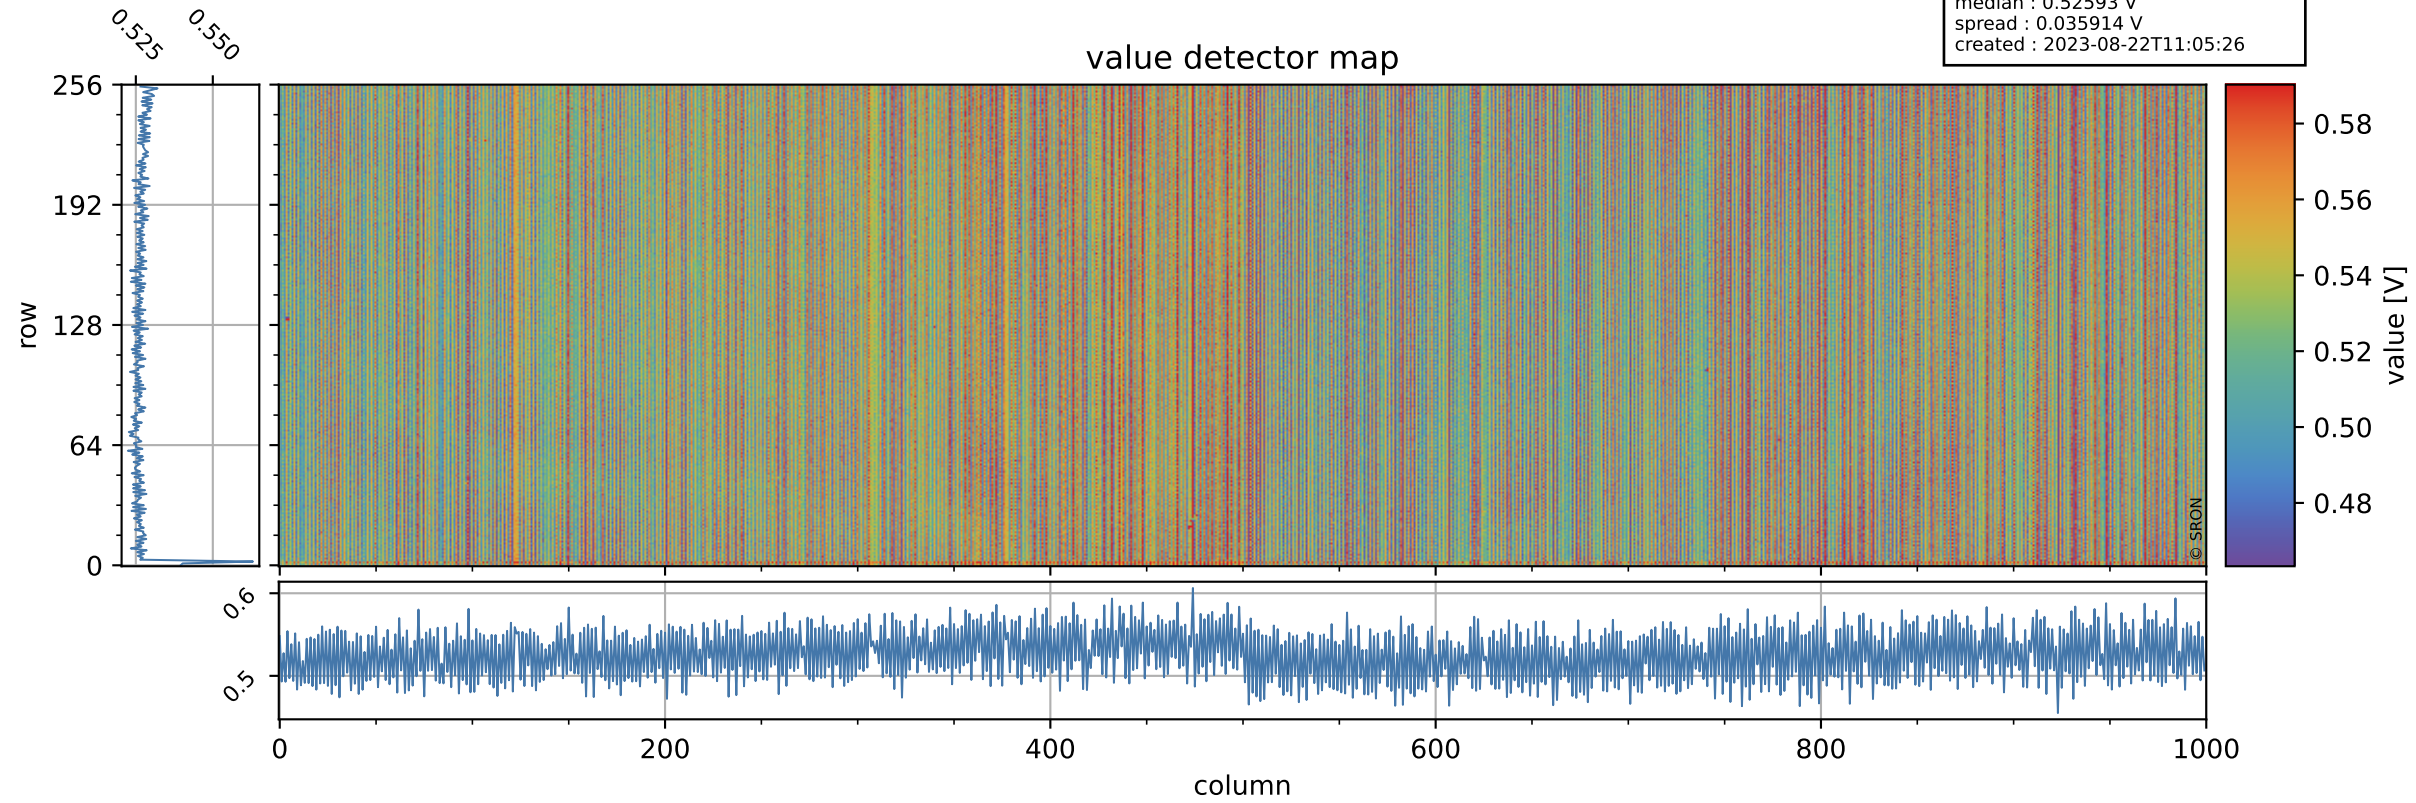

Tropomi SWIR offset (beta nominal)

orbits : 20 in [11242, 11287]
coverage : 2019-12-14 / 2019-12-17
median : 0.52593 V
spread : 0.035914 V
created : 2023-08-22T11:05:26

value detector map

Tropomi SWIR offset (beta nominal)

orbits : 20 in [11242, 11287]
coverage : 2019-12-14 / 2019-12-17
median : 27.913 μV
spread : 14.276 μV
created : 2023-08-22T11:05:26

Tropomi SWIR offset (beta nominal)

orbits : 20 in [11242, 11287]
coverage : 2019-12-14 / 2019-12-17
median : -0.089784 mV
spread : 0.36638 mV
created : 2023-08-22T11:05:27

value compared with SWIR offset CKD

Tropomi SWIR offset (beta nominal) ground-tracks of Sentinel-5P

orbits : 20 in [11242, 11287]
coverage : 2019-12-14 / 2019-12-17
created : 2023-08-22T11:05:27

Tropomi SWIR offset (beta nominal)

orbits : [1867, 11287]
coverage : 2018-02-20 / 2019-12-17
created : 2023-08-22T11:05:27

trend of detector median & temperatures