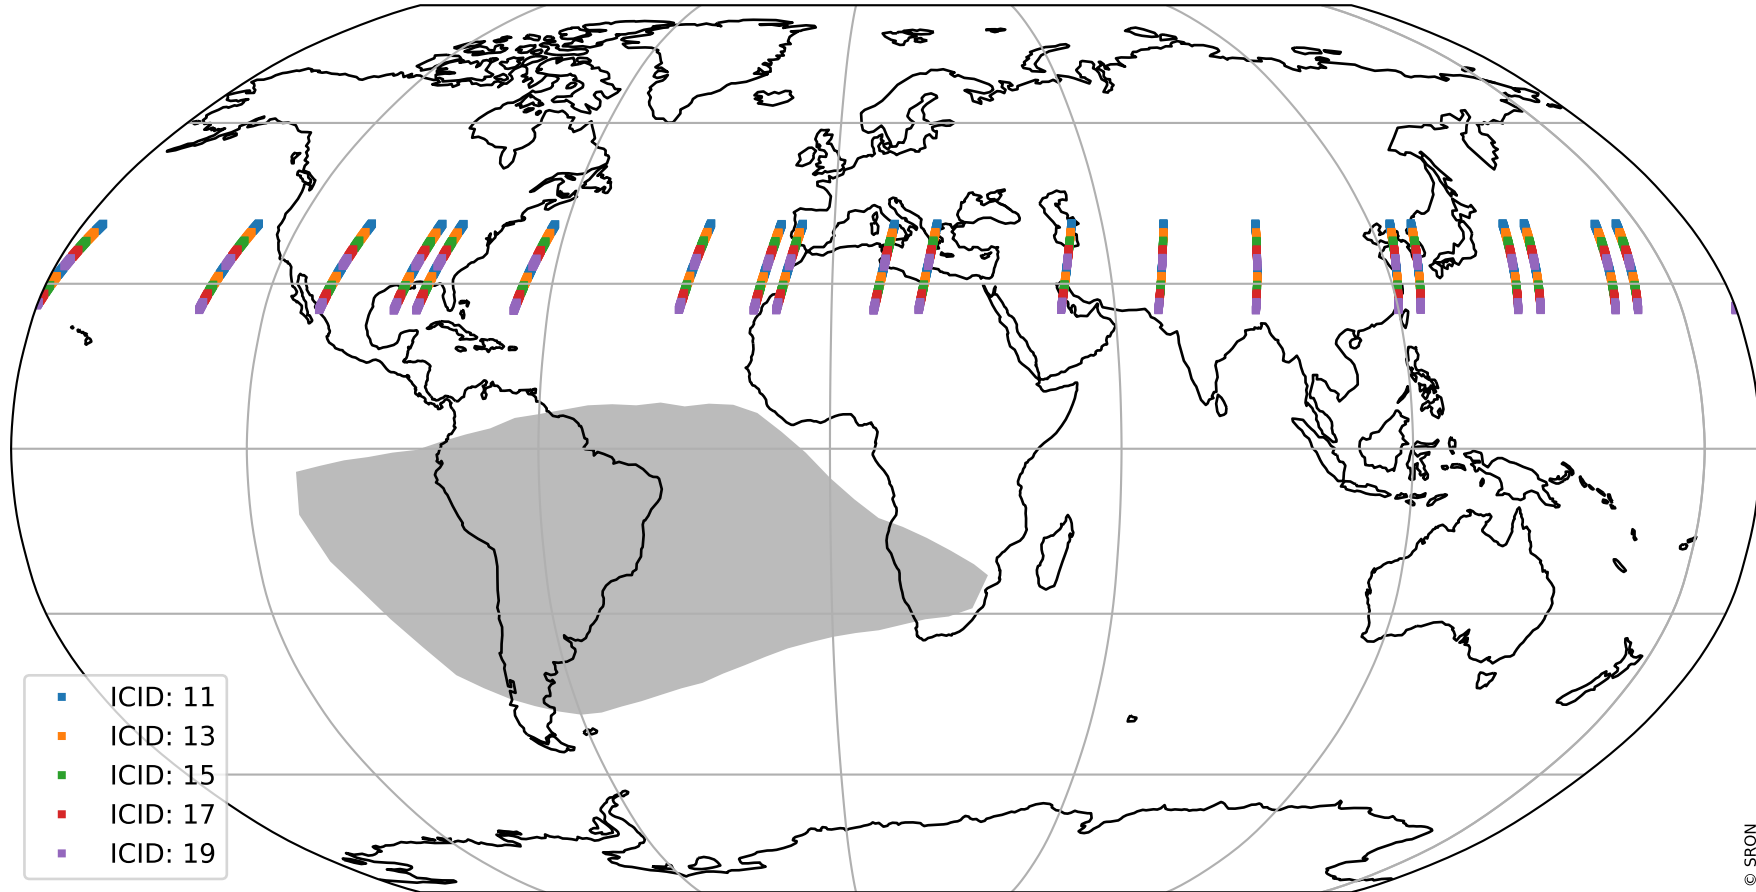

Tropomi SWIR offset (beta nominal)

orbits : 20 in [11242, 11287]
coverage : 2019-12-14 / 2019-12-17
median : 0.52593 V
spread : 0.035914 V
created : 2023-08-22T11:05:26

value detector map

Tropomi SWIR offset (beta nominal)

orbits : 20 in [11242, 11287]
coverage : 2019-12-14 / 2019-12-17
median : 27.913 μV
spread : 14.276 μV
created : 2023-08-22T11:05:26

Tropomi SWIR offset (beta nominal)

orbits : 20 in [11242, 11287]
coverage : 2019-12-14 / 2019-12-17
median : -0.089784 mV
spread : 0.36638 mV
created : 2023-08-22T11:05:27

value compared with SWIR offset CKD

Tropomi SWIR offset (beta nominal) ground-tracks of Sentinel-5P

orbits : 20 in [11242, 11287]
coverage : 2019-12-14 / 2019-12-17
created : 2023-08-22T11:05:27

Tropomi SWIR offset (beta nominal)

orbits : [1867, 11287]
coverage : 2018-02-20 / 2019-12-17
created : 2023-08-22T11:05:27

trend of detector median & temperatures