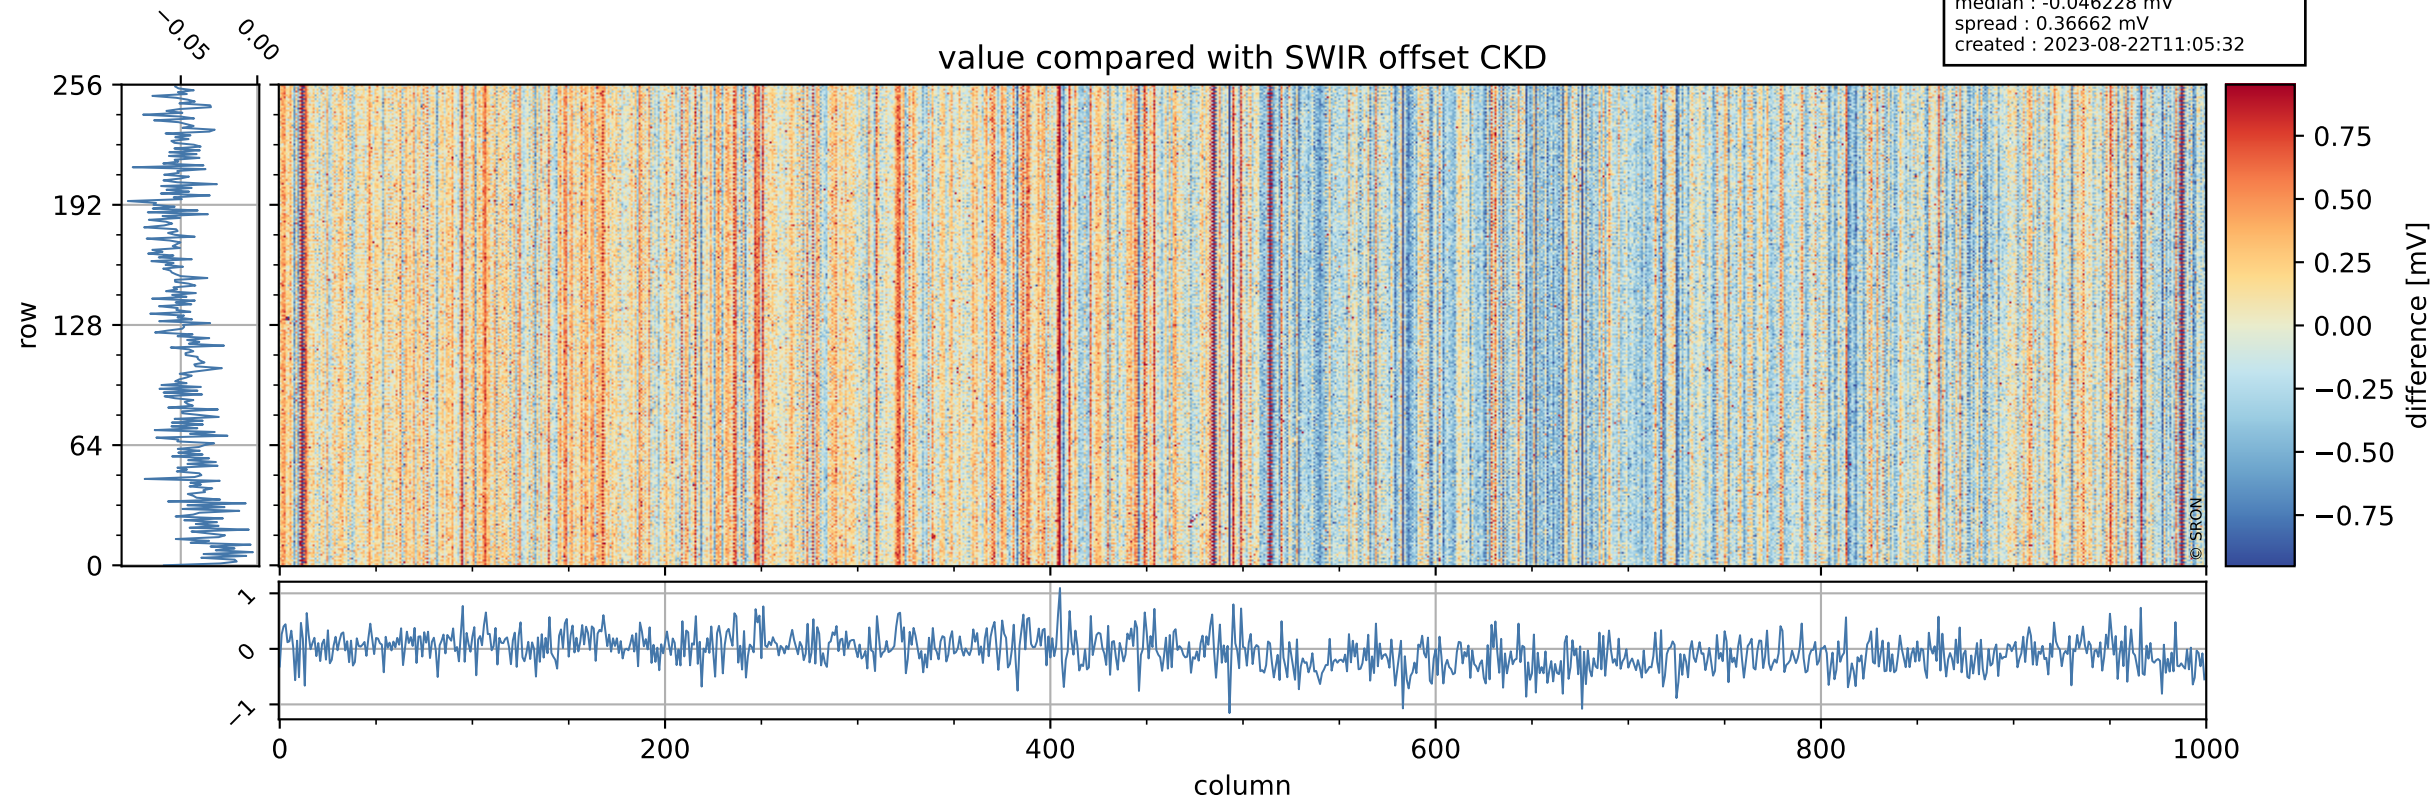

Tropomi SWIR offset (beta nominal)

orbits : 19 in [11377, 11422]
coverage : 2019-12-24 / 2019-12-27
median : 0.52597 V
spread : 0.035916 V
created : 2023-08-22T11:05:32

value detector map

Tropomi SWIR offset (beta nominal)

orbits : 19 in [11377, 11422]
coverage : 2019-12-24 / 2019-12-27
median : 28.301 μV
spread : 14.372 μV
created : 2023-08-22T11:05:32

Tropomi SWIR offset (beta nominal)

orbits : 19 in [11377, 11422]
coverage : 2019-12-24 / 2019-12-27
median : -0.046228 mV
spread : 0.36662 mV
created : 2023-08-22T11:05:32

value compared with SWIR offset CKD

Tropomi SWIR offset (beta nominal) ground-tracks of Sentinel-5P

orbits : 19 in [11377, 11422]
coverage : 2019-12-24 / 2019-12-27
created : 2023-08-22T11:05:32

Tropomi SWIR offset (beta nominal)

orbits : [1867, 11422]
coverage : 2018-02-20 / 2019-12-27
created : 2023-08-22T11:05:33

trend of detector median & temperatures