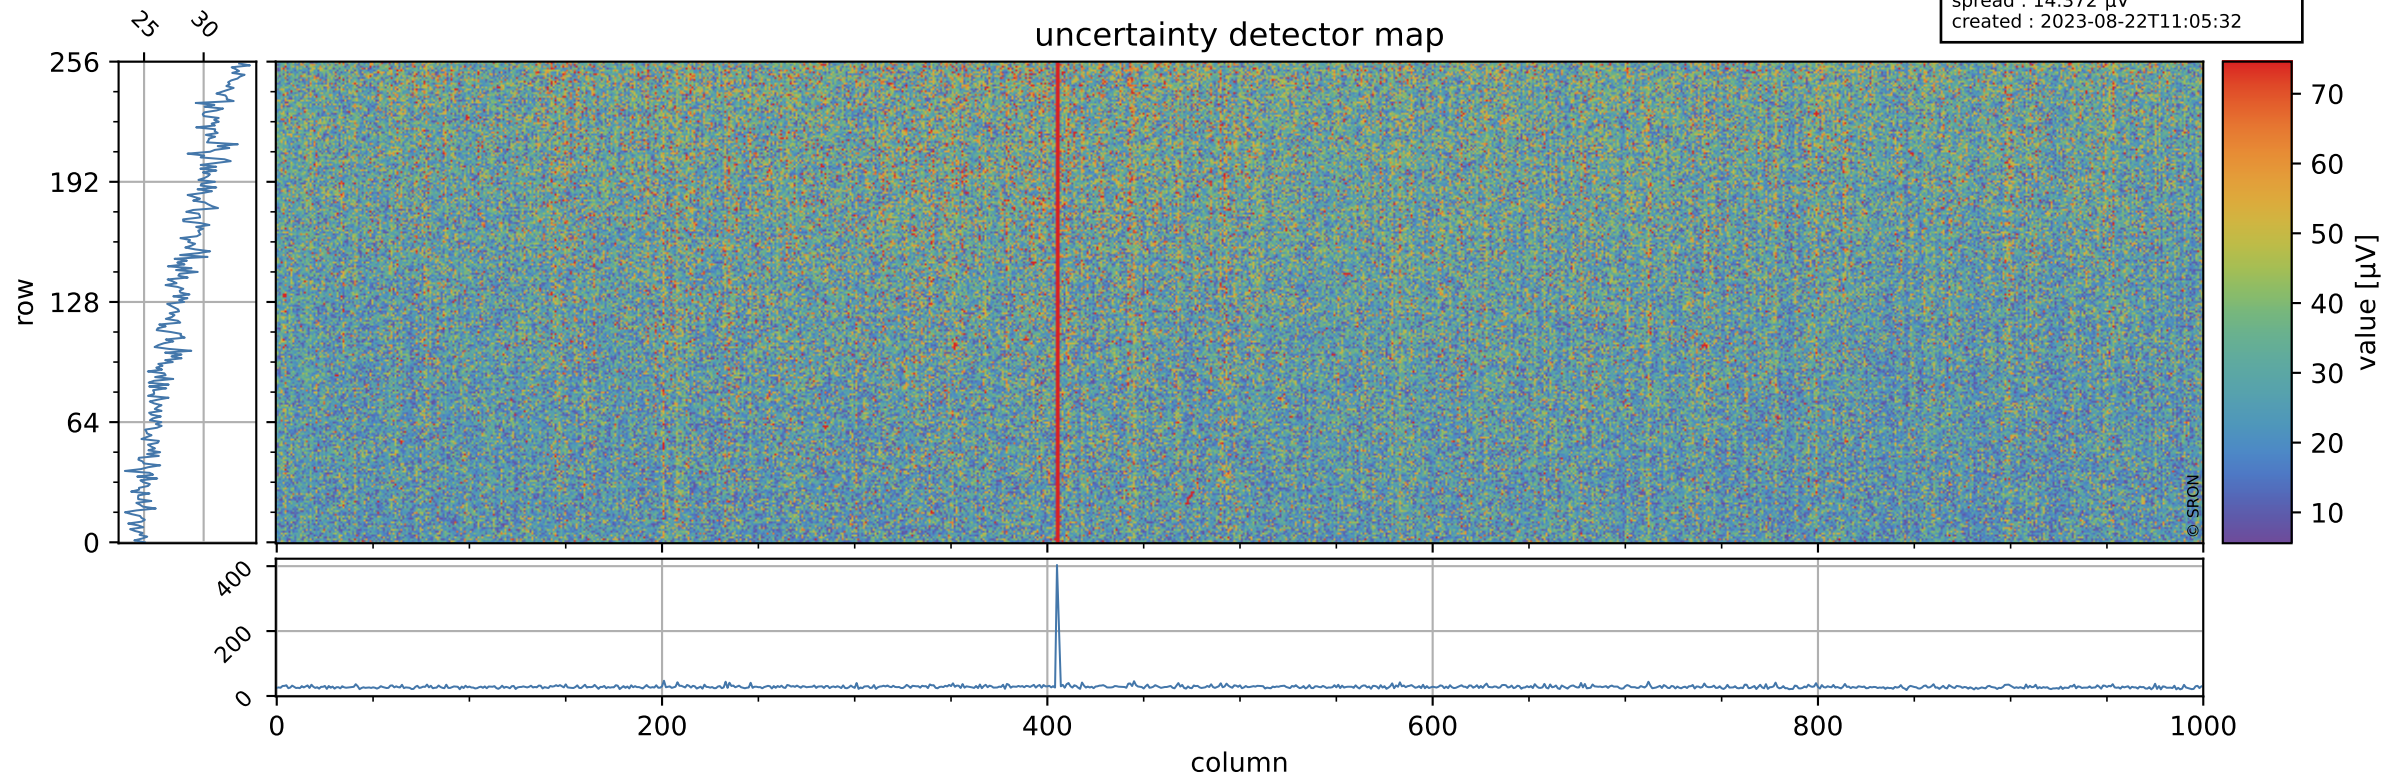

Tropomi SWIR offset (beta nominal)

orbits : 19 in [11377, 11422]
coverage : 2019-12-24 / 2019-12-27
median : 0.52597 V
spread : 0.035916 V
created : 2023-08-22T11:05:32

value detector map

Tropomi SWIR offset (beta nominal)

orbits : 19 in [11377, 11422]
coverage : 2019-12-24 / 2019-12-27
median : 28.301 μV
spread : 14.372 μV
created : 2023-08-22T11:05:32

Tropomi SWIR offset (beta nominal)

orbits : 19 in [11377, 11422]
coverage : 2019-12-24 / 2019-12-27
median : -0.046228 mV
spread : 0.36662 mV
created : 2023-08-22T11:05:32

value compared with SWIR offset CKD

Tropomi SWIR offset (beta nominal) ground-tracks of Sentinel-5P

orbits : 19 in [11377, 11422]
coverage : 2019-12-24 / 2019-12-27
created : 2023-08-22T11:05:32

Tropomi SWIR offset (beta nominal)

orbits : [1867, 11422]
coverage : 2018-02-20 / 2019-12-27
created : 2023-08-22T11:05:33

trend of detector median & temperatures