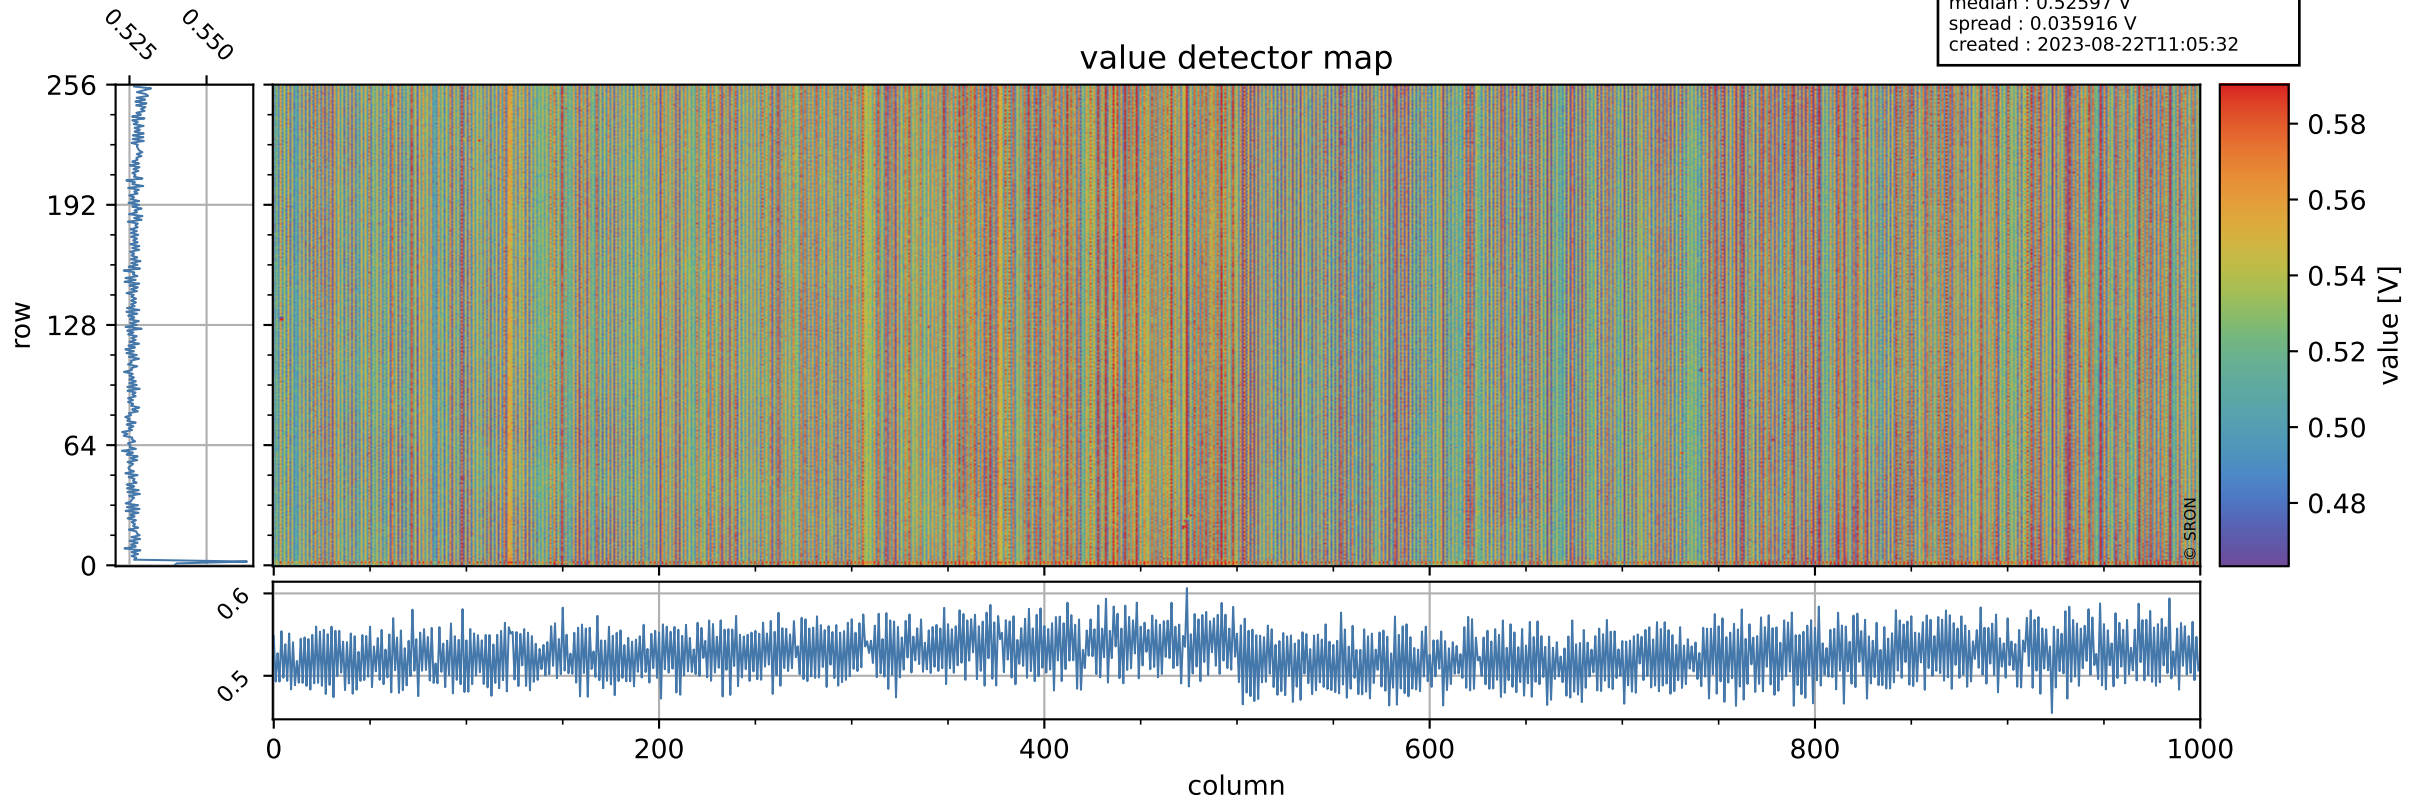

Tropomi SWIR offset (beta nominal)

orbits : 19 in [11377, 11422]
coverage : 2019-12-24 / 2019-12-27
median : 0.52597 V
spread : 0.035916 V
created : 2023-08-22T11:05:32

value detector map

Tropomi SWIR offset (beta nominal)

orbits : 19 in [11377, 11422]
coverage : 2019-12-24 / 2019-12-27
median : 28.301 μV
spread : 14.372 μV
created : 2023-08-22T11:05:32

Tropomi SWIR offset (beta nominal)

orbits : 19 in [11377, 11422]
coverage : 2019-12-24 / 2019-12-27
median : -0.046228 mV
spread : 0.36662 mV
created : 2023-08-22T11:05:32

value compared with SWIR offset CKD

Tropomi SWIR offset (beta nominal) ground-tracks of Sentinel-5P

orbits : 19 in [11377, 11422]
coverage : 2019-12-24 / 2019-12-27
created : 2023-08-22T11:05:32

Tropomi SWIR offset (beta nominal)

orbits : [1867, 11422]
coverage : 2018-02-20 / 2019-12-27
created : 2023-08-22T11:05:33

trend of detector median & temperatures