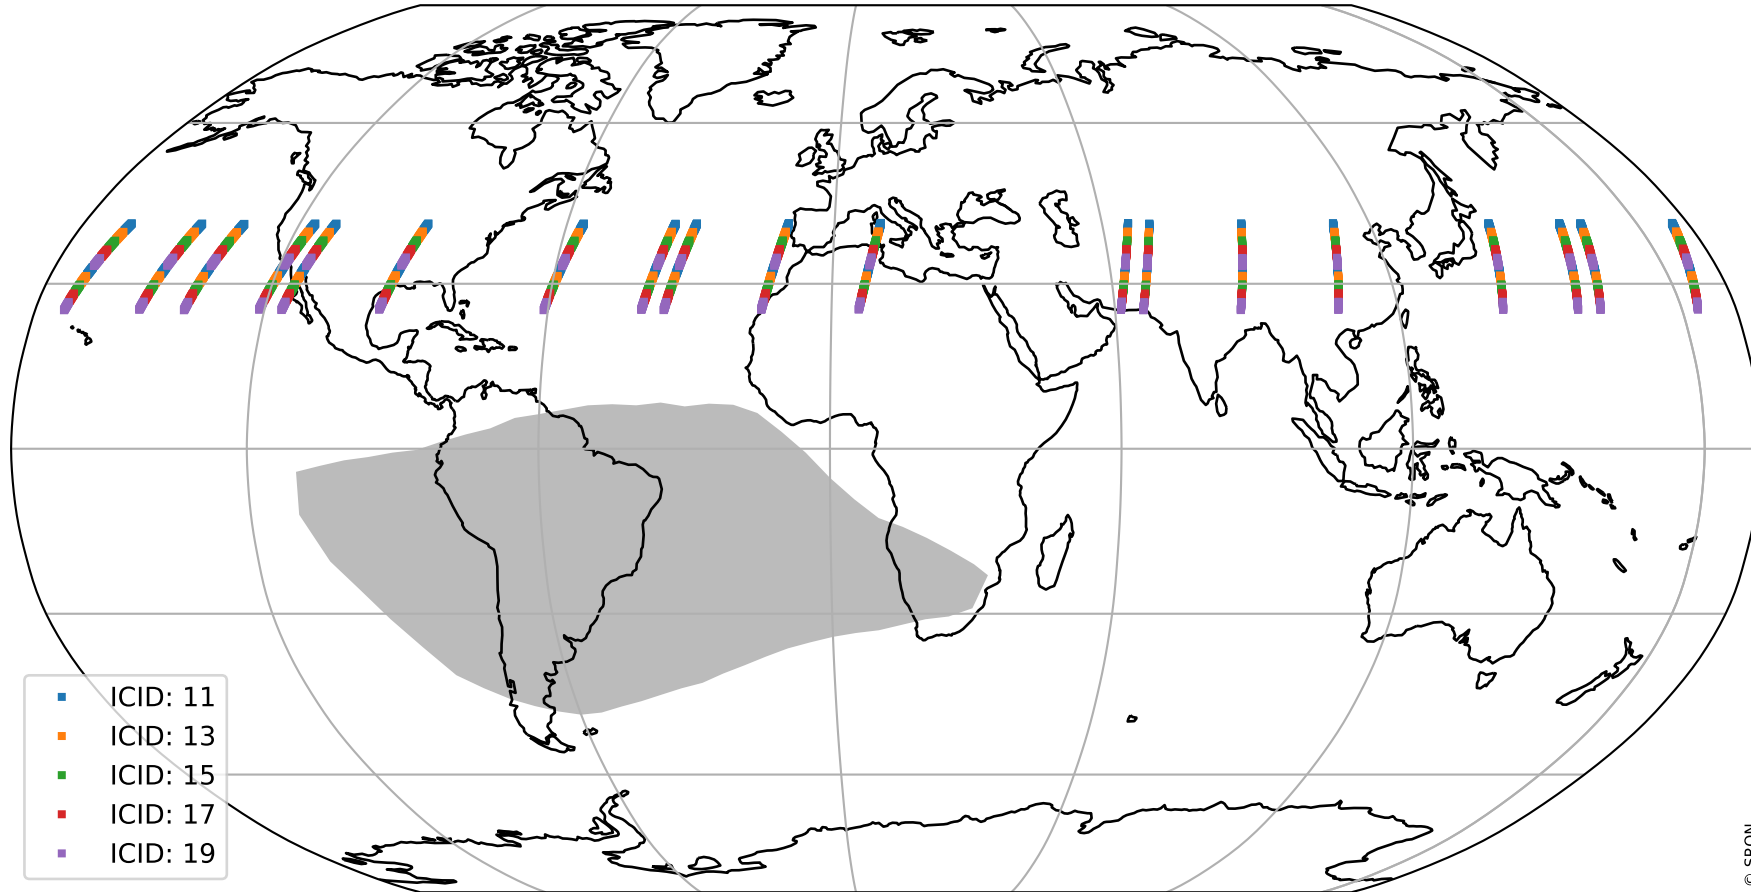

Tropomi SWIR offset (beta nominal)

orbits : 19 in [11377, 11422]
coverage : 2019-12-24 / 2019-12-27
median : 0.52597 V
spread : 0.035916 V
created : 2023-08-22T11:05:32

value detector map

Tropomi SWIR offset (beta nominal)

orbits : 19 in [11377, 11422]
coverage : 2019-12-24 / 2019-12-27
median : 28.301 μV
spread : 14.372 μV
created : 2023-08-22T11:05:32

Tropomi SWIR offset (beta nominal)

orbits : 19 in [11377, 11422]
coverage : 2019-12-24 / 2019-12-27
median : -0.046228 mV
spread : 0.36662 mV
created : 2023-08-22T11:05:32

value compared with SWIR offset CKD

Tropomi SWIR offset (beta nominal) ground-tracks of Sentinel-5P

orbits : 19 in [11377, 11422]
coverage : 2019-12-24 / 2019-12-27
created : 2023-08-22T11:05:32

Tropomi SWIR offset (beta nominal)

orbits : [1867, 11422]
coverage : 2018-02-20 / 2019-12-27
created : 2023-08-22T11:05:33

trend of detector median & temperatures