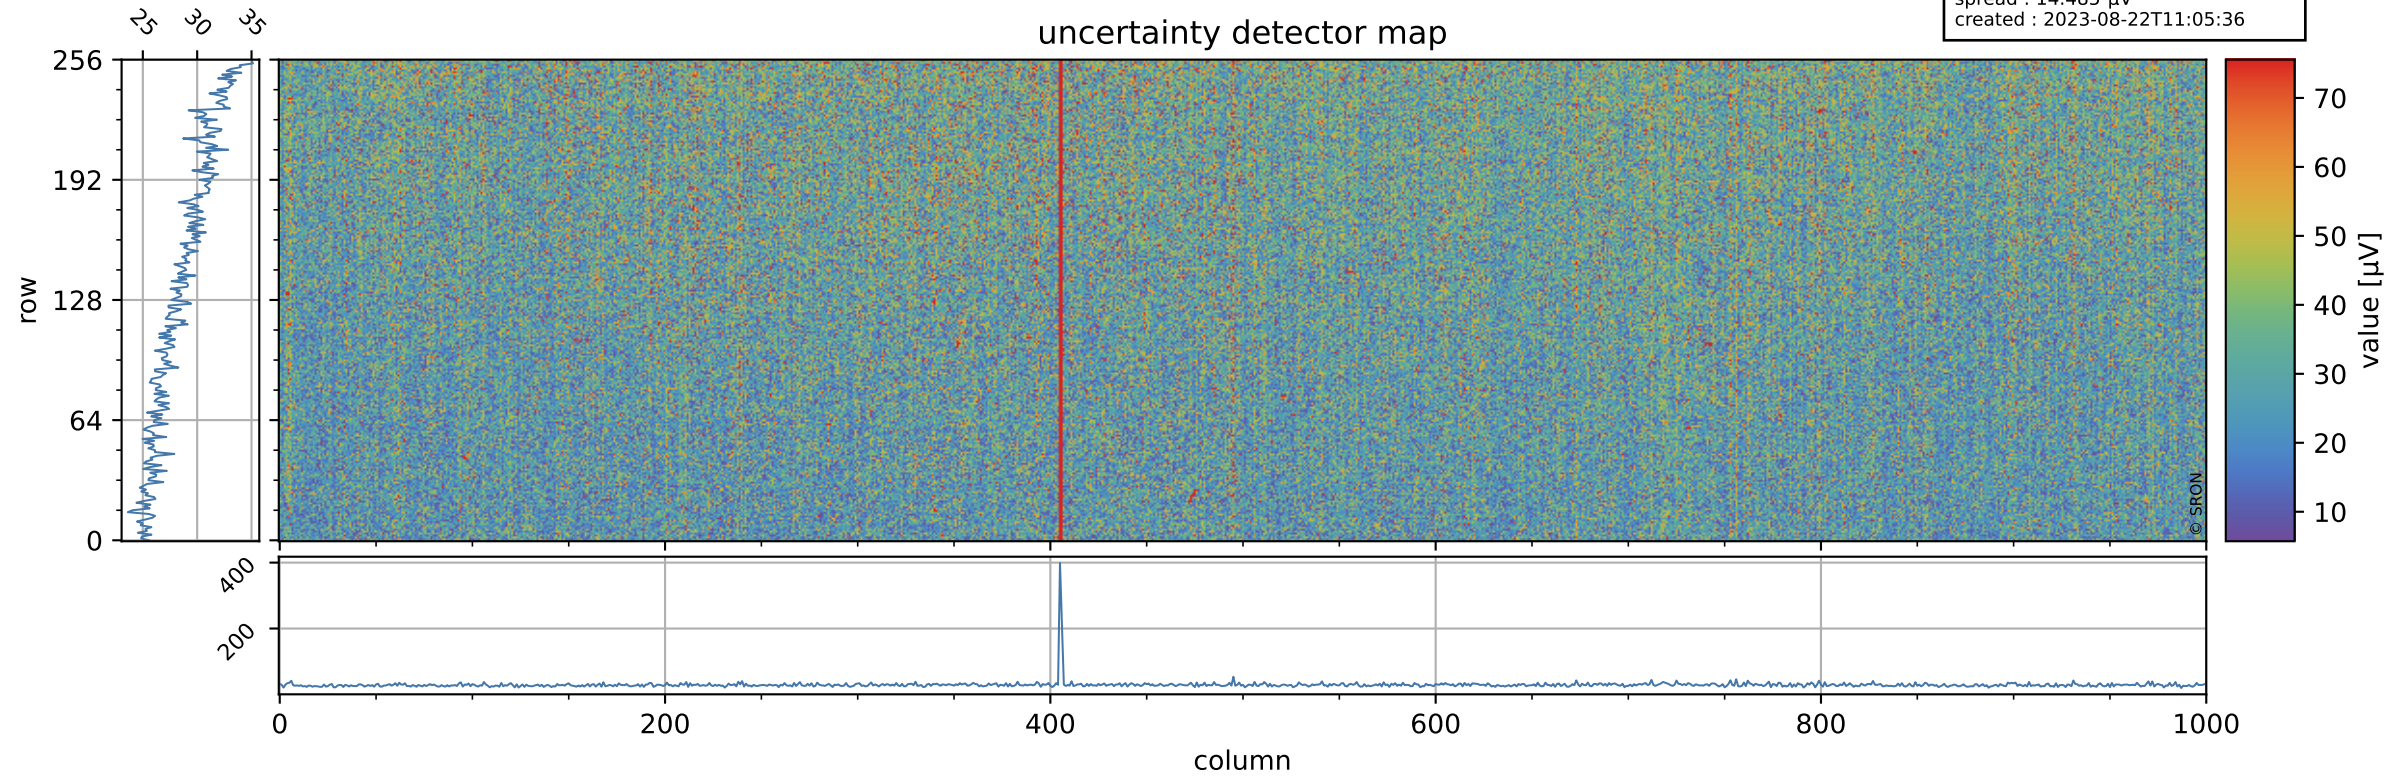

# Tropomi SWIR offset (beta nominal)

orbits : 18 in [11467, 11512]  
coverage : 2019-12-30 / 2020-01-02  
median : 0.52592 V  
spread : 0.03592 V  
created : 2023-08-22T11:05:35

## value detector map

# Tropomi SWIR offset (beta nominal)

orbits : 18 in [11467, 11512]  
coverage : 2019-12-30 / 2020-01-02  
median : 28.79  $\mu\text{V}$   
spread : 14.485  $\mu\text{V}$   
created : 2023-08-22T11:05:36

# Tropomi SWIR offset (beta nominal) ground-tracks of Sentinel-5P

orbits : 18 in [11467, 11512]  
coverage : 2019-12-30 / 2020-01-02  
created : 2023-08-22T11:05:36

- ICID: 11
- ICID: 13
- ICID: 15
- ICID: 17
- ICID: 19