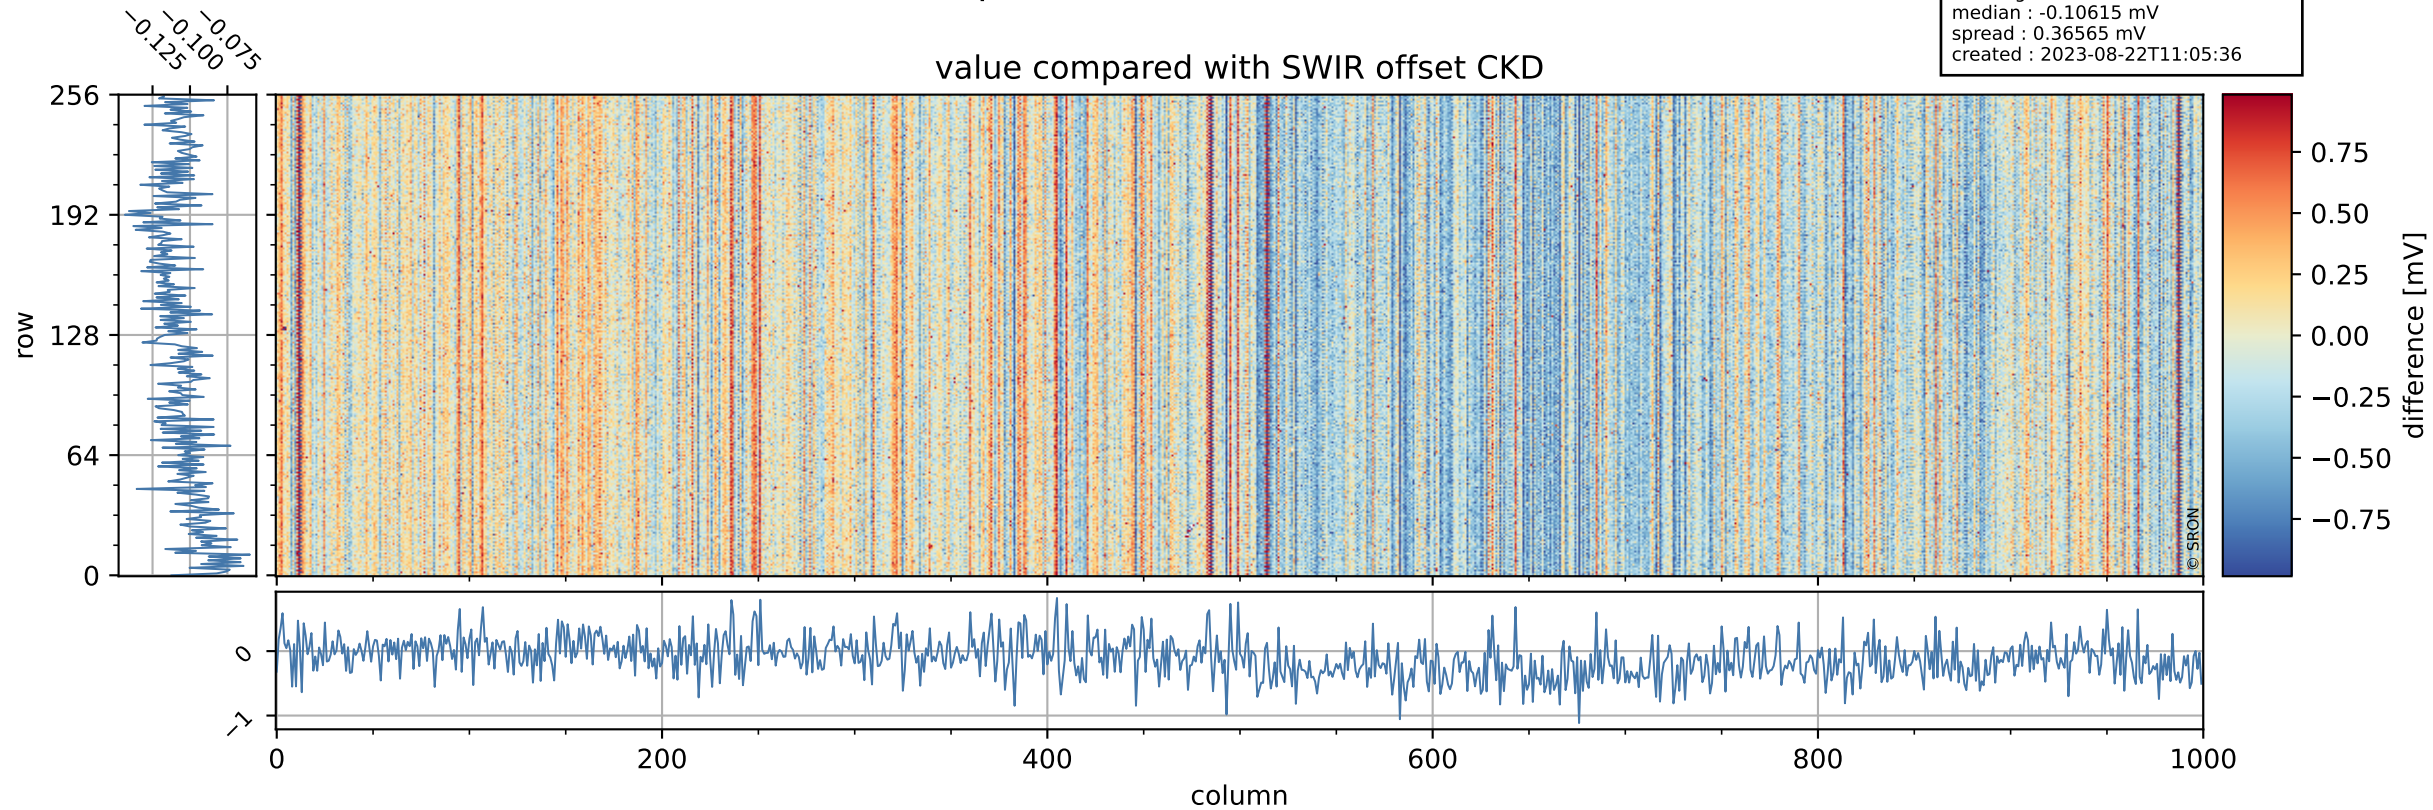

## value detector map

# Tropomi SWIR offset (beta nominal)

orbits : 18 in [11467, 11512]  
coverage : 2019-12-30 / 2020-01-02  
median : 28.79  $\mu\text{V}$   
spread : 14.485  $\mu\text{V}$   
created : 2023-08-22T11:05:36

# Tropomi SWIR offset (beta nominal)

orbits : 18 in [11467, 11512]  
coverage : 2019-12-30 / 2020-01-02  
median : -0.10615 mV  
spread : 0.36565 mV  
created : 2023-08-22T11:05:36

value compared with SWIR offset CKD

# Tropomi SWIR offset (beta nominal) ground-tracks of Sentinel-5P

orbits : 18 in [11467, 11512]  
coverage : 2019-12-30 / 2020-01-02  
created : 2023-08-22T11:05:36

- ICID: 11
- ICID: 13
- ICID: 15
- ICID: 17
- ICID: 19