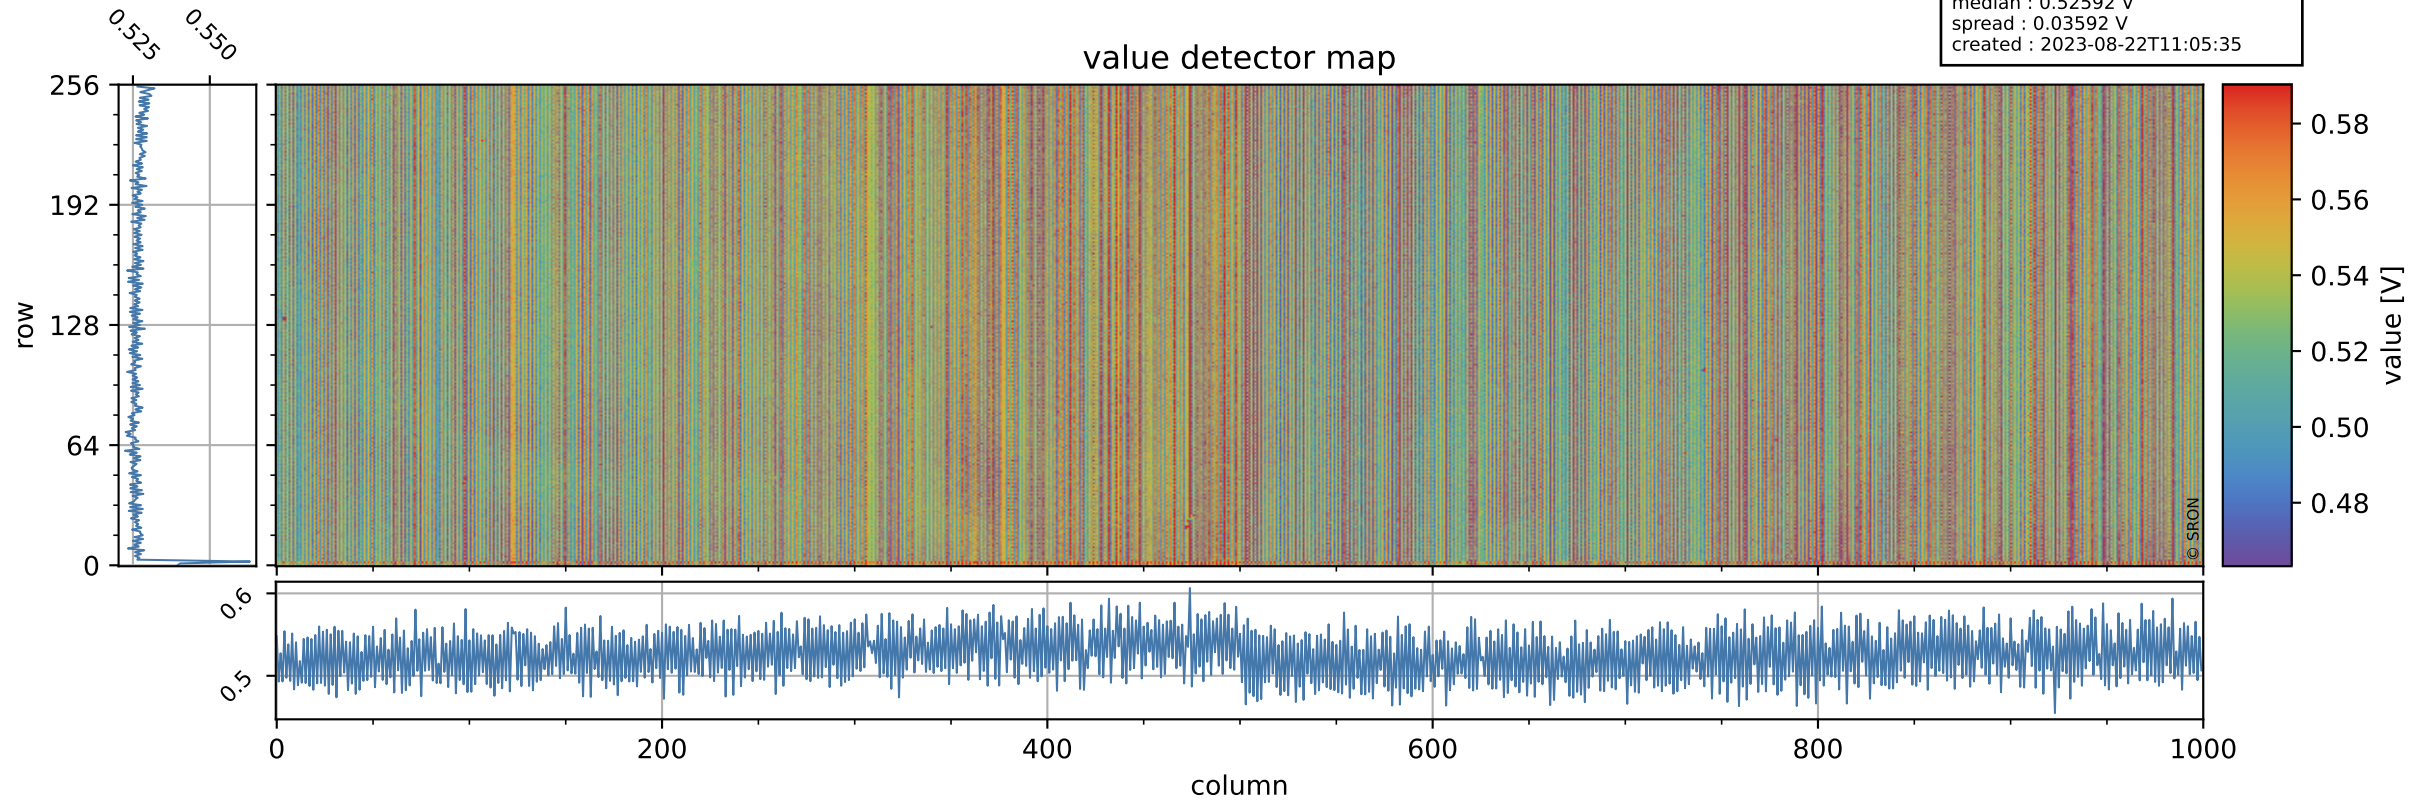

# Tropomi SWIR offset (beta nominal)

orbits : 18 in [11467, 11512]  
coverage : 2019-12-30 / 2020-01-02  
median : 0.52592 V  
spread : 0.03592 V  
created : 2023-08-22T11:05:35

## value detector map

# Tropomi SWIR offset (beta nominal)

orbits : 18 in [11467, 11512]  
coverage : 2019-12-30 / 2020-01-02  
median : 28.79  $\mu\text{V}$   
spread : 14.485  $\mu\text{V}$   
created : 2023-08-22T11:05:36

# Tropomi SWIR offset (beta nominal) ground-tracks of Sentinel-5P

orbits : 18 in [11467, 11512]  
coverage : 2019-12-30 / 2020-01-02  
created : 2023-08-22T11:05:36

- ICID: 11
- ICID: 13
- ICID: 15
- ICID: 17
- ICID: 19