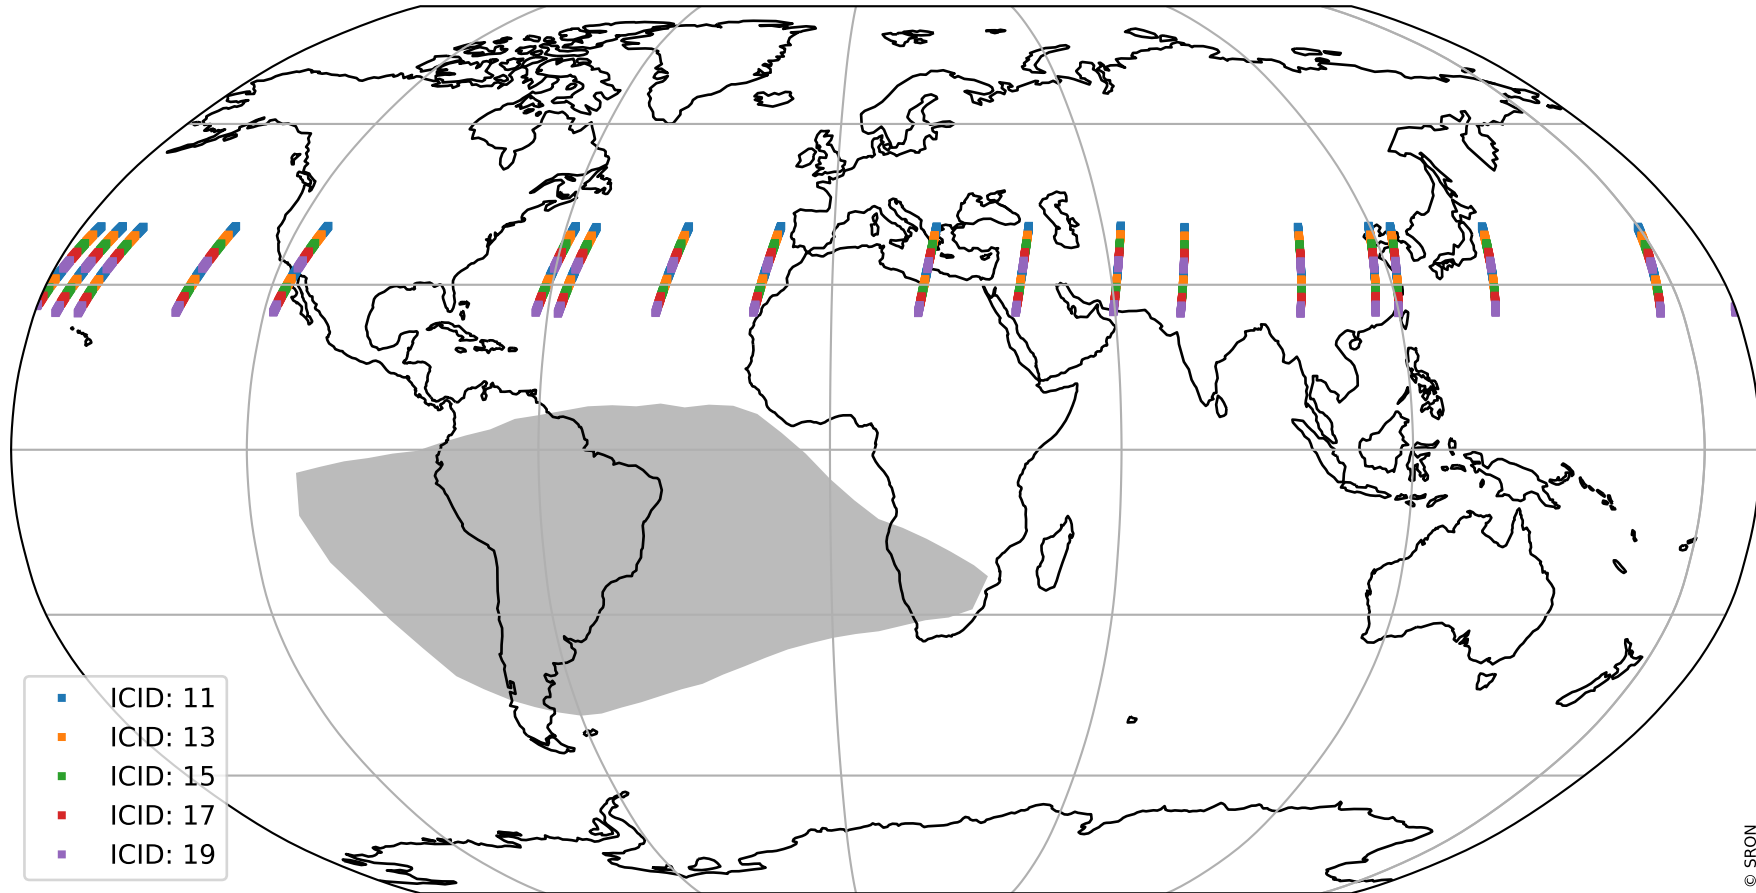

# Tropomi SWIR offset (beta nominal)

orbits : 18 in [11467, 11512]  
coverage : 2019-12-30 / 2020-01-02  
median : 28.79  $\mu\text{V}$   
spread : 14.485  $\mu\text{V}$   
created : 2023-08-22T11:05:36

# Tropomi SWIR offset (beta nominal)

orbits : 18 in [11467, 11512]  
coverage : 2019-12-30 / 2020-01-02  
median : -0.10615 mV  
spread : 0.36565 mV  
created : 2023-08-22T11:05:36

value compared with SWIR offset CKD

# Tropomi SWIR offset (beta nominal) ground-tracks of Sentinel-5P

orbits : 18 in [11467, 11512]  
coverage : 2019-12-30 / 2020-01-02  
created : 2023-08-22T11:05:36

- ICID: 11
- ICID: 13
- ICID: 15
- ICID: 17
- ICID: 19

# Tropomi SWIR offset (beta nominal)

orbits : [1867, 11512]  
coverage : 2018-02-20 / 2020-01-02  
created : 2023-08-22T11:05:37