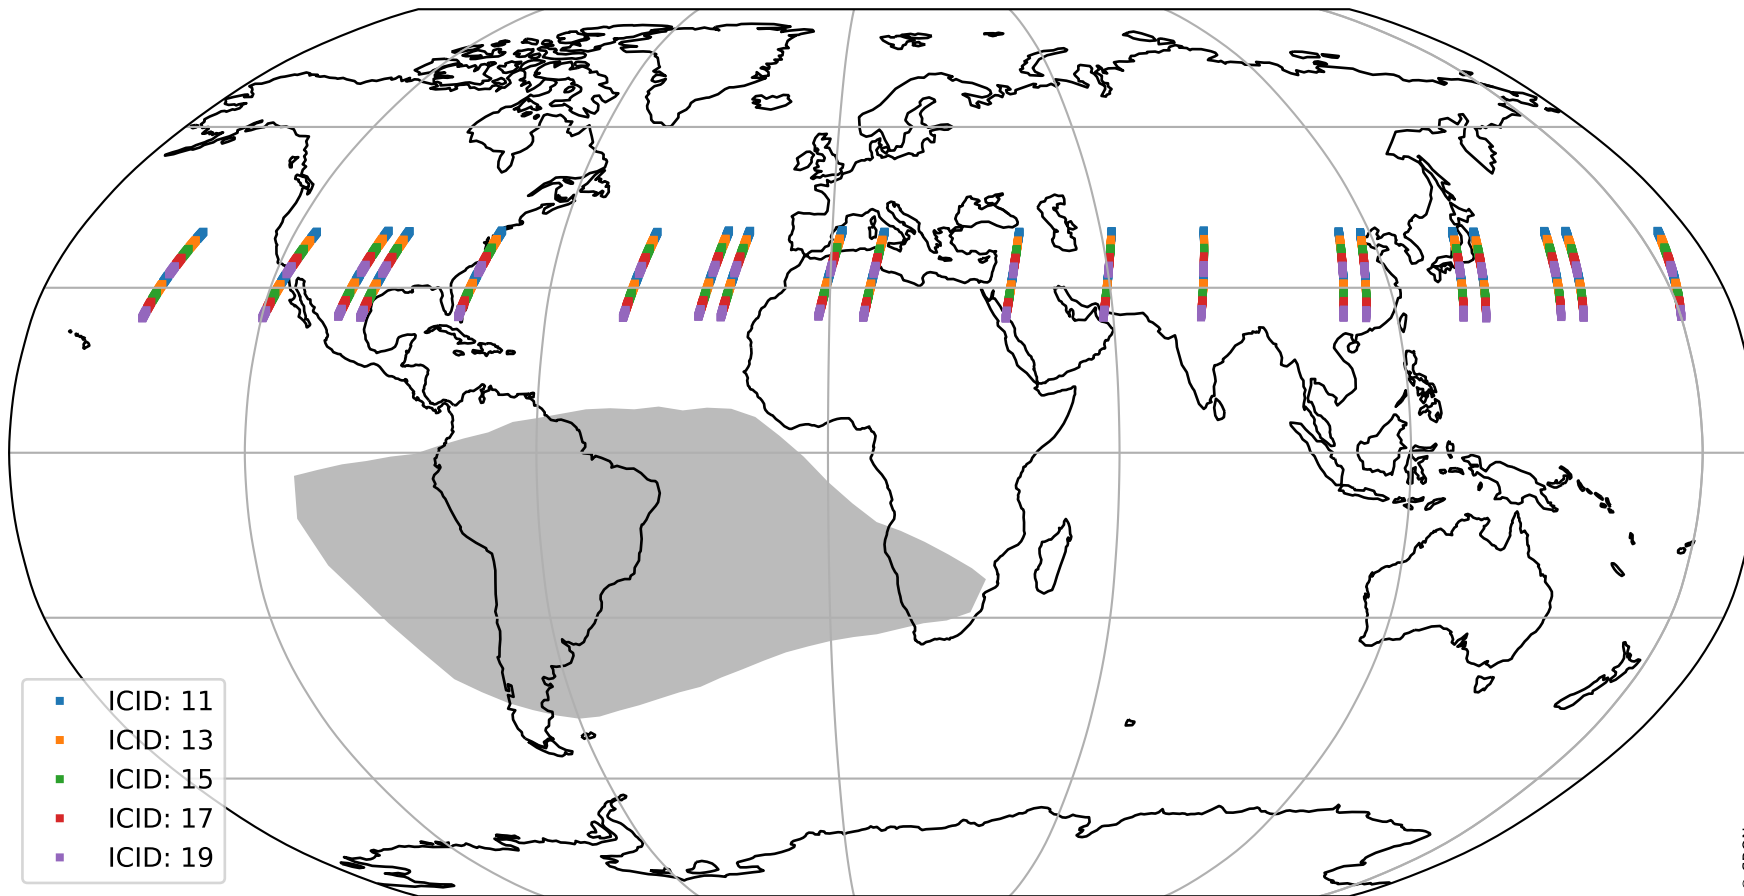

Tropomi SWIR offset (beta nominal)

orbits : 20 in [11512, 11557]
coverage : 2020-01-03 / 2020-01-05
median : 0.52594 V
spread : 0.035919 V
created : 2023-08-22T11:05:37

value detector map

Tropomi SWIR offset (beta nominal)

orbits : 20 in [11512, 11557]
coverage : 2020-01-03 / 2020-01-05
median : 28.661 μV
spread : 14.633 μV
created : 2023-08-22T11:05:38

Tropomi SWIR offset (beta nominal)

orbits : 20 in [11512, 11557]
coverage : 2020-01-03 / 2020-01-05
median : -0.089328 mV
spread : 0.37101 mV
created : 2023-08-22T11:05:38

value compared with SWIR offset CKD

Tropomi SWIR offset (beta nominal) ground-tracks of Sentinel-5P

orbits : 20 in [11512, 11557]
coverage : 2020-01-03 / 2020-01-05
created : 2023-08-22T11:05:38

Tropomi SWIR offset (beta nominal)

orbits : [1867, 11557]
coverage : 2018-02-20 / 2020-01-05
created : 2023-08-22T11:05:39

trend of detector median & temperatures