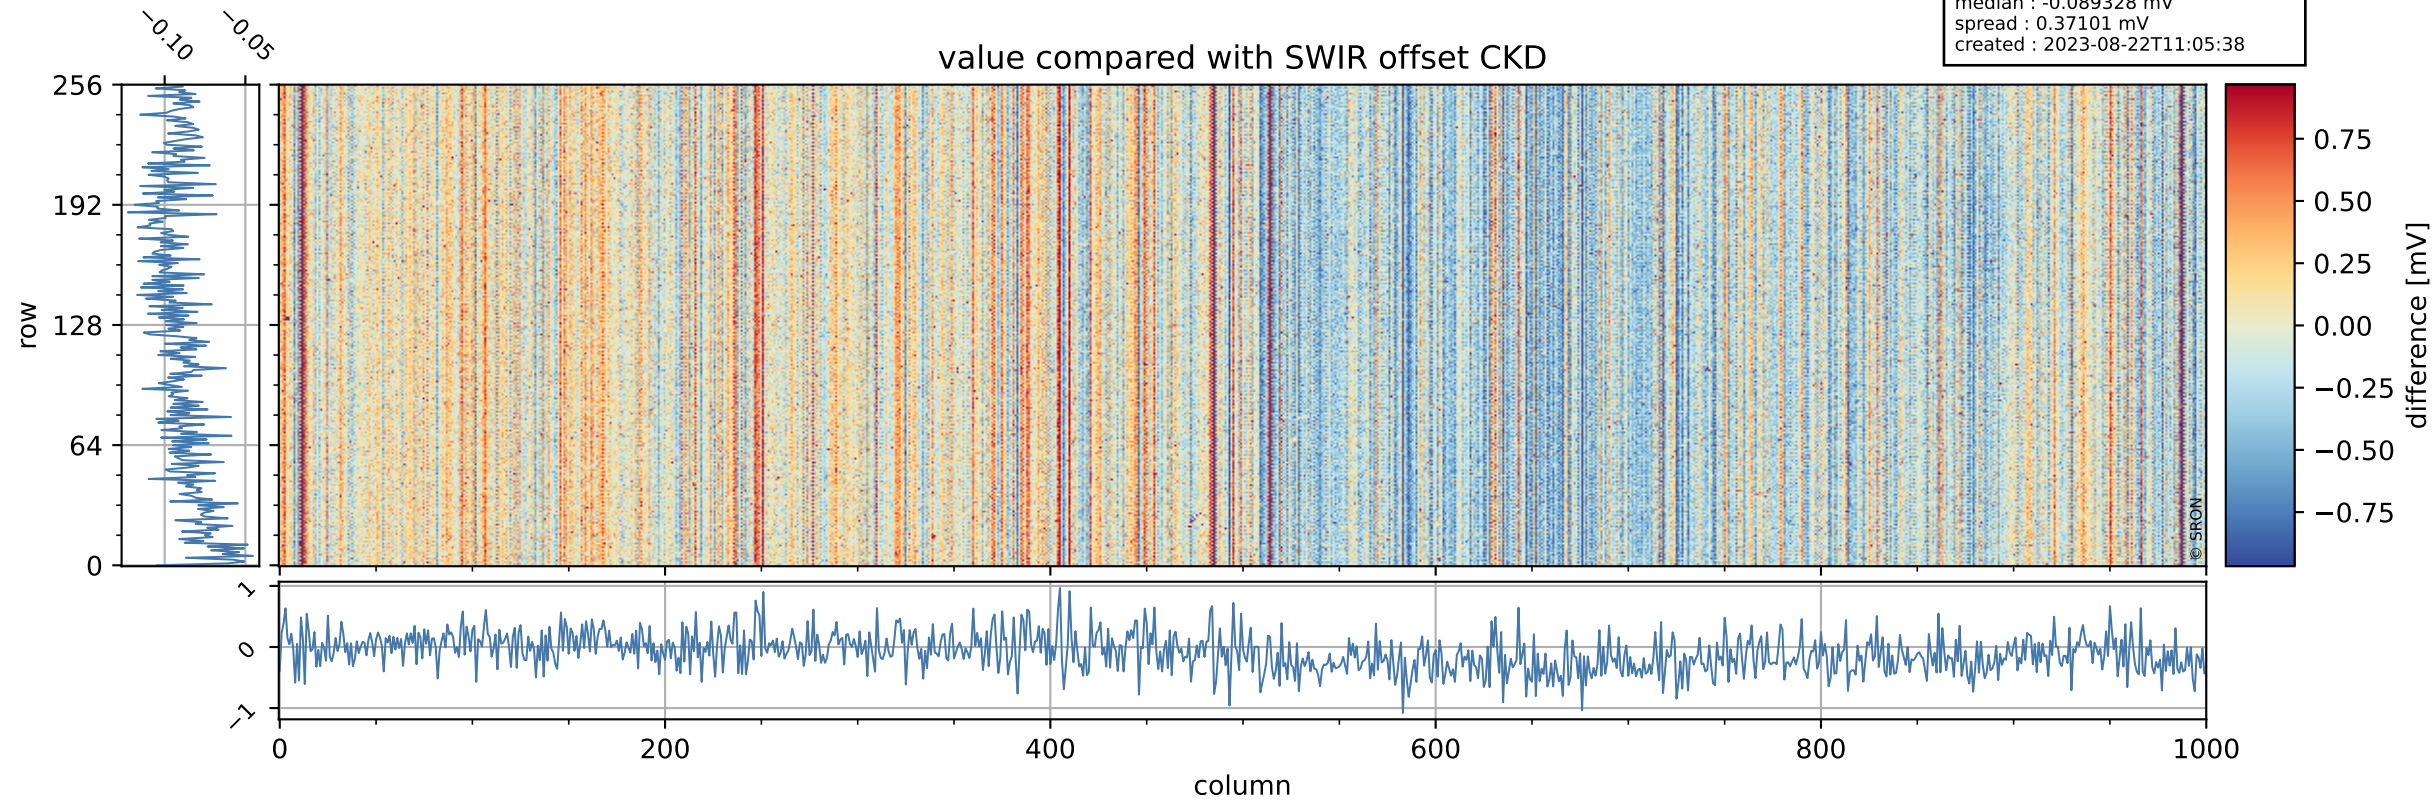

Tropomi SWIR offset (beta nominal)

orbits : 20 in [11512, 11557]
coverage : 2020-01-03 / 2020-01-05
median : 0.52594 V
spread : 0.035919 V
created : 2023-08-22T11:05:37

value detector map

Tropomi SWIR offset (beta nominal)

orbits : 20 in [11512, 11557]
coverage : 2020-01-03 / 2020-01-05
median : 28.661 μV
spread : 14.633 μV
created : 2023-08-22T11:05:38

Tropomi SWIR offset (beta nominal)

orbits : 20 in [11512, 11557]
coverage : 2020-01-03 / 2020-01-05
median : -0.089328 mV
spread : 0.37101 mV
created : 2023-08-22T11:05:38

value compared with SWIR offset CKD

Tropomi SWIR offset (beta nominal) ground-tracks of Sentinel-5P

orbits : 20 in [11512, 11557]
coverage : 2020-01-03 / 2020-01-05
created : 2023-08-22T11:05:38

Tropomi SWIR offset (beta nominal)

orbits : [1867, 11557]
coverage : 2018-02-20 / 2020-01-05
created : 2023-08-22T11:05:39

trend of detector median & temperatures