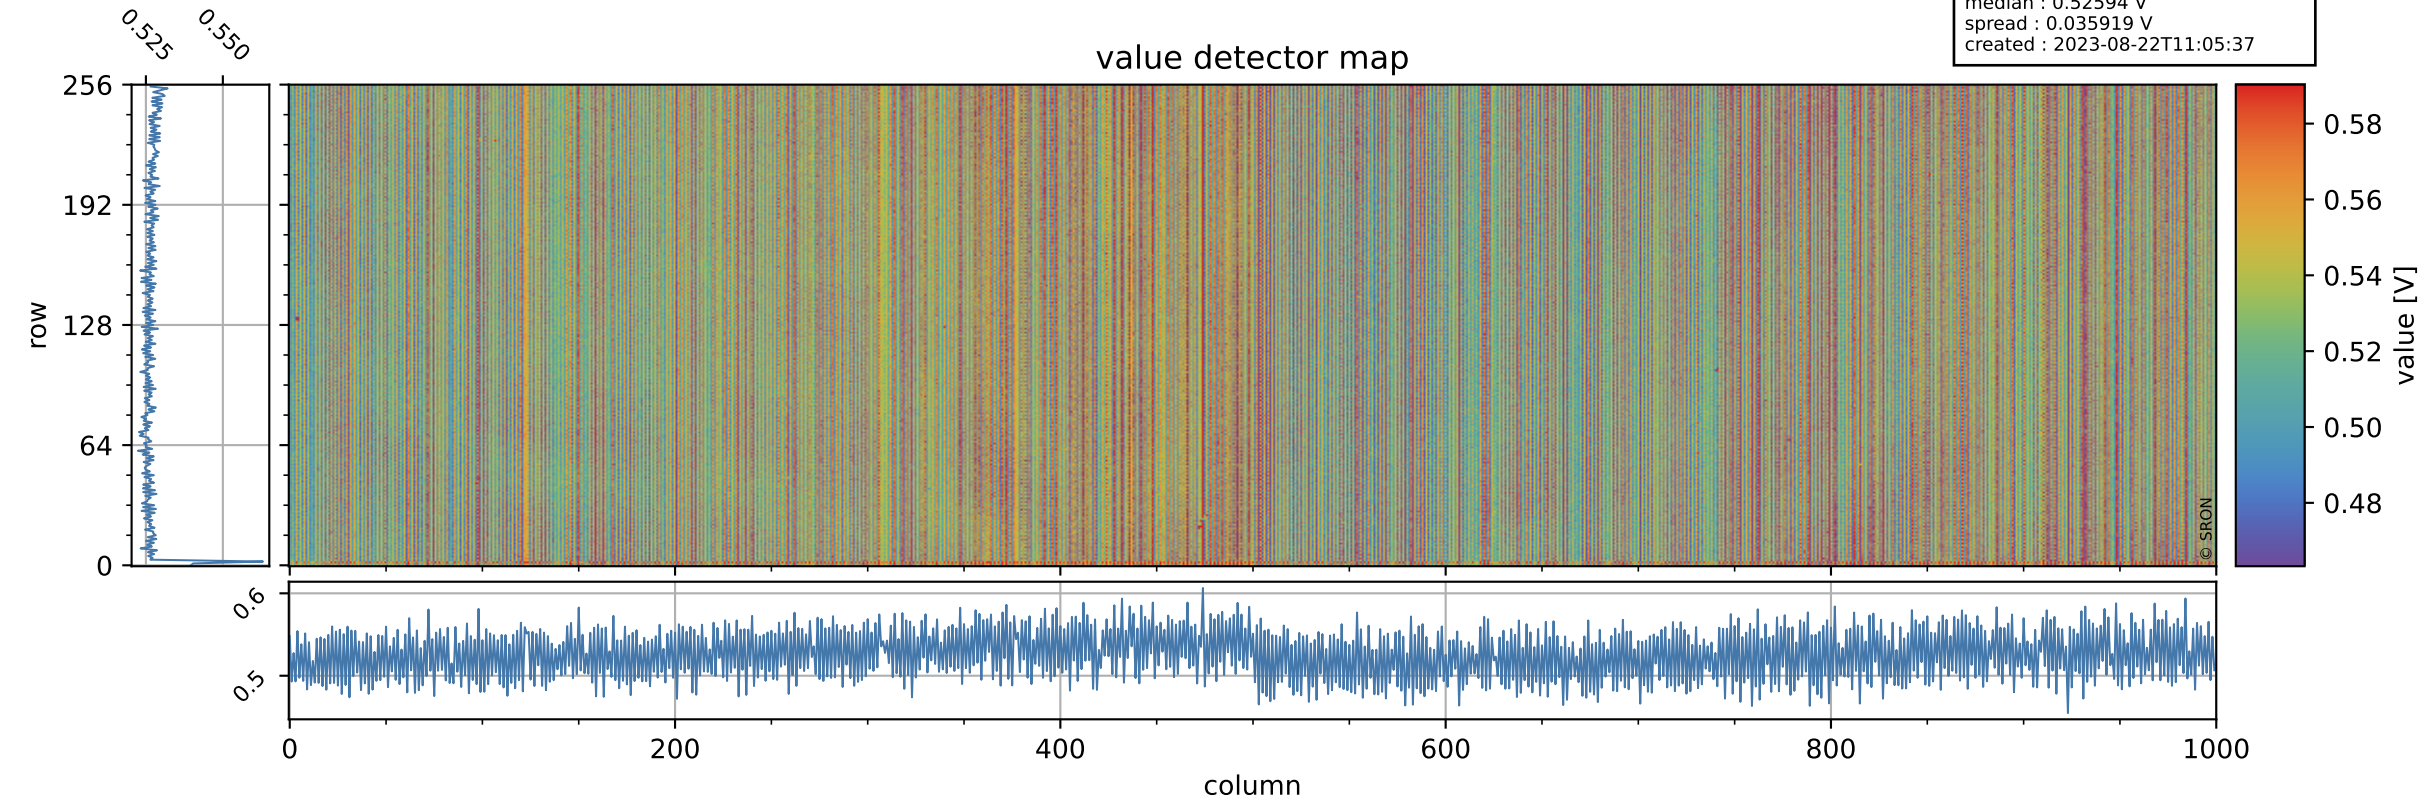

Tropomi SWIR offset (beta nominal)

orbits : 20 in [11512, 11557]
coverage : 2020-01-03 / 2020-01-05
median : 0.52594 V
spread : 0.035919 V
created : 2023-08-22T11:05:37

value detector map

Tropomi SWIR offset (beta nominal)

orbits : 20 in [11512, 11557]
coverage : 2020-01-03 / 2020-01-05
median : 28.661 μV
spread : 14.633 μV
created : 2023-08-22T11:05:38

Tropomi SWIR offset (beta nominal)

orbits : 20 in [11512, 11557]
coverage : 2020-01-03 / 2020-01-05
median : -0.089328 mV
spread : 0.37101 mV
created : 2023-08-22T11:05:38

value compared with SWIR offset CKD

Tropomi SWIR offset (beta nominal) ground-tracks of Sentinel-5P

orbits : 20 in [11512, 11557]
coverage : 2020-01-03 / 2020-01-05
created : 2023-08-22T11:05:38

Tropomi SWIR offset (beta nominal)

orbits : [1867, 11557]
coverage : 2018-02-20 / 2020-01-05
created : 2023-08-22T11:05:39

trend of detector median & temperatures