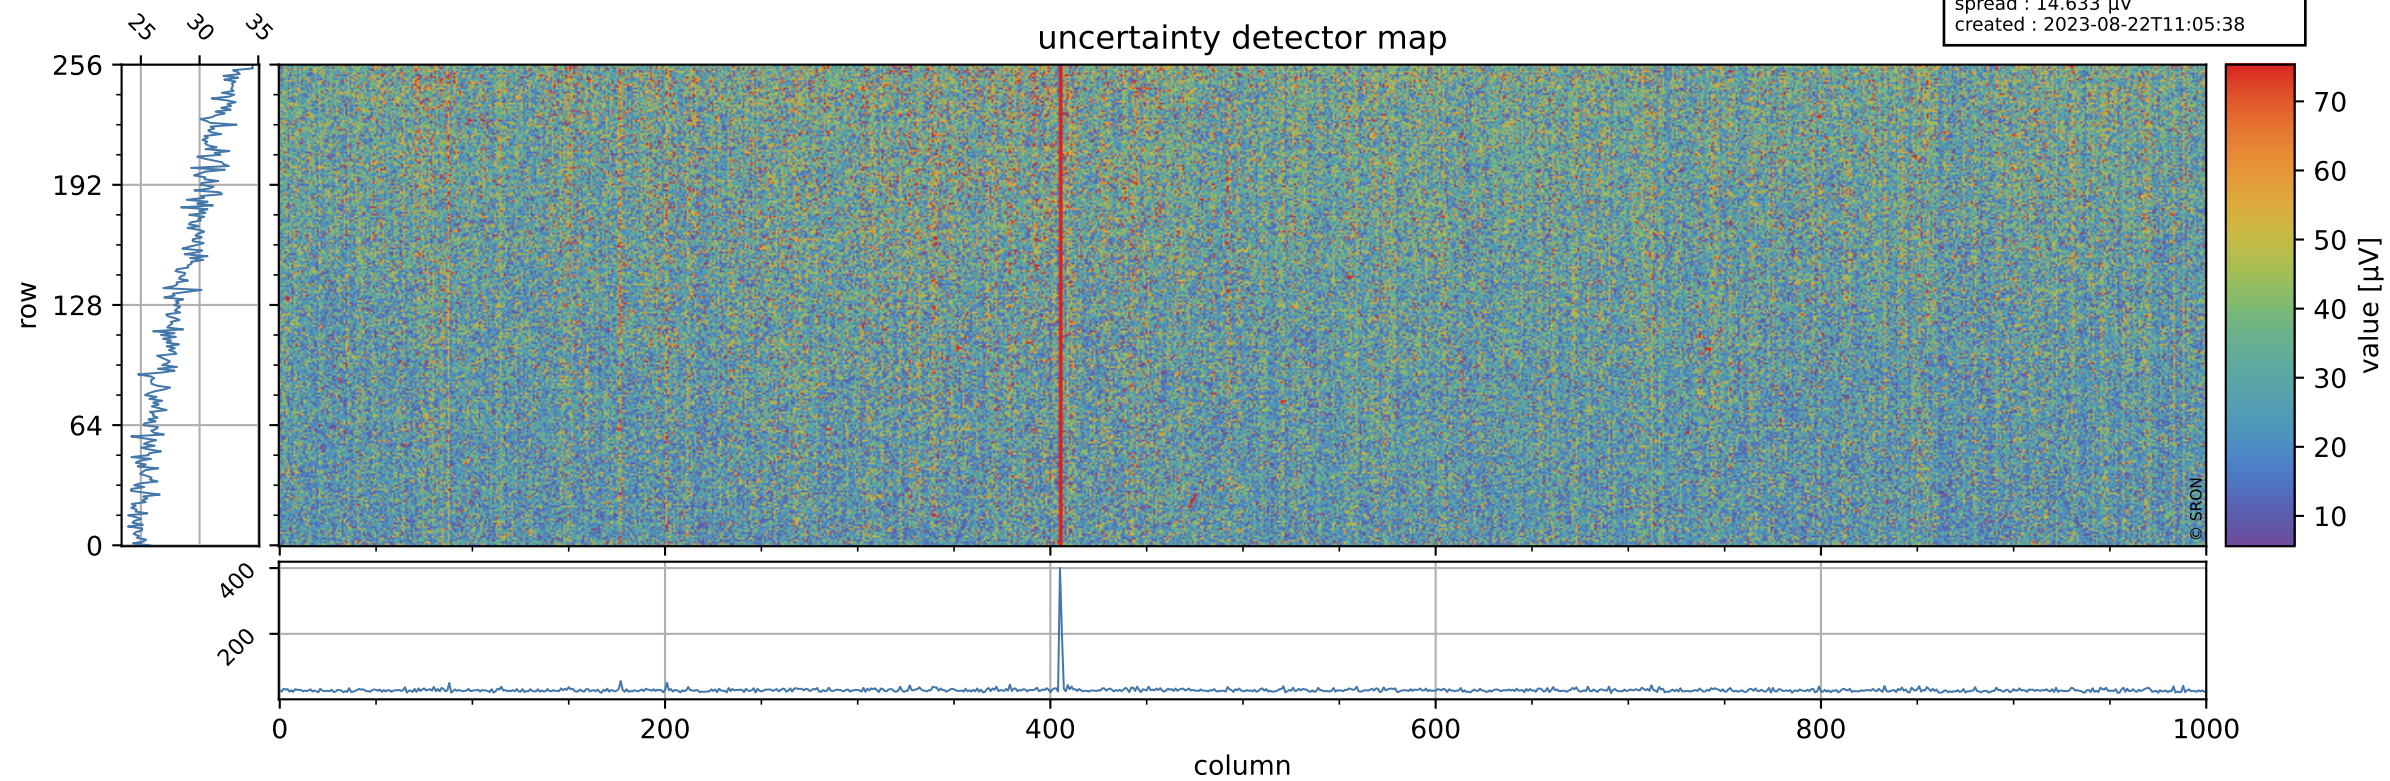

Tropomi SWIR offset (beta nominal)

orbits : 20 in [11512, 11557]
coverage : 2020-01-03 / 2020-01-05
median : 0.52594 V
spread : 0.035919 V
created : 2023-08-22T11:05:37

value detector map

Tropomi SWIR offset (beta nominal)

orbits : 20 in [11512, 11557]
coverage : 2020-01-03 / 2020-01-05
median : 28.661 μV
spread : 14.633 μV
created : 2023-08-22T11:05:38

Tropomi SWIR offset (beta nominal)

orbits : 20 in [11512, 11557]
coverage : 2020-01-03 / 2020-01-05
median : -0.089328 mV
spread : 0.37101 mV
created : 2023-08-22T11:05:38

value compared with SWIR offset CKD

Tropomi SWIR offset (beta nominal) ground-tracks of Sentinel-5P

orbits : 20 in [11512, 11557]
coverage : 2020-01-03 / 2020-01-05
created : 2023-08-22T11:05:38

Tropomi SWIR offset (beta nominal)

orbits : [1867, 11557]
coverage : 2018-02-20 / 2020-01-05
created : 2023-08-22T11:05:39

trend of detector median & temperatures