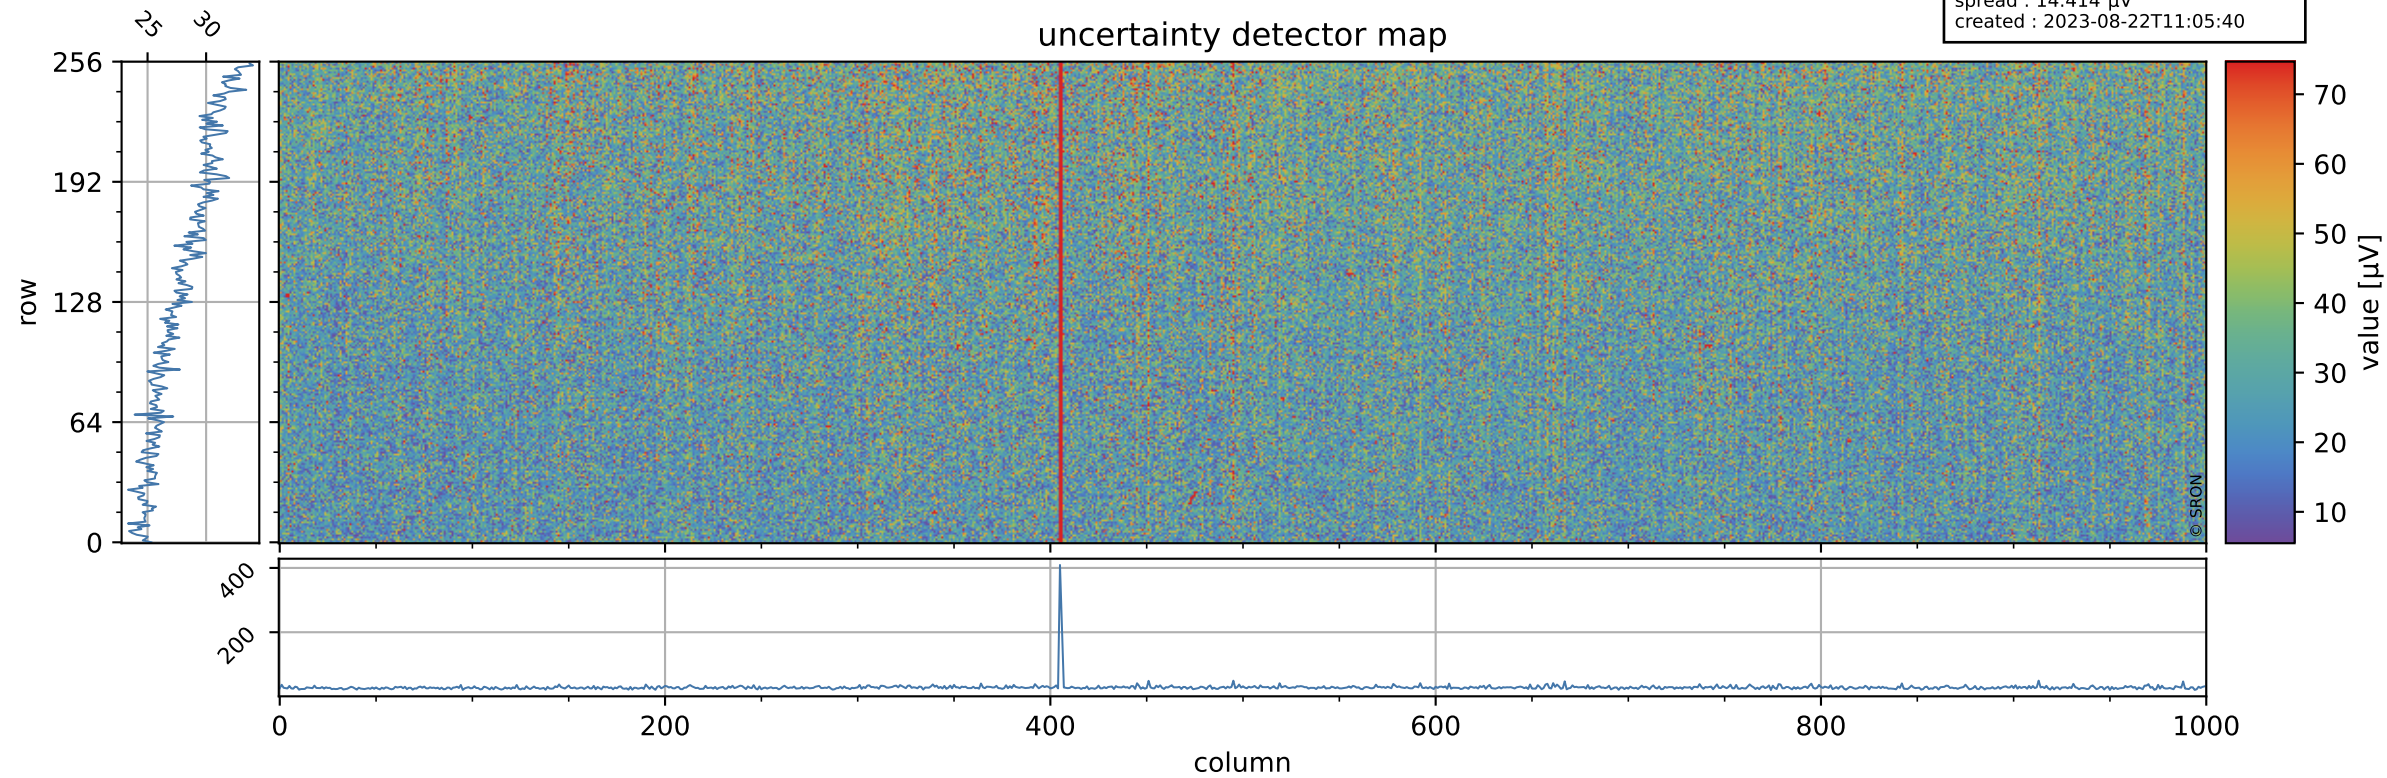

Tropomi SWIR offset (beta nominal)

orbits : 19 in [11557, 11602]
coverage : 2020-01-06 / 2020-01-09
median : 0.52592 V
spread : 0.035915 V
created : 2023-08-22T11:05:39

value detector map

Tropomi SWIR offset (beta nominal)

orbits : 19 in [11557, 11602]
coverage : 2020-01-06 / 2020-01-09
median : 28.178 μV
spread : 14.414 μV
created : 2023-08-22T11:05:40

Tropomi SWIR offset (beta nominal)

orbits : 19 in [11557, 11602]
coverage : 2020-01-06 / 2020-01-09
median : -0.10556 mV
spread : 0.37382 mV
created : 2023-08-22T11:05:40

value compared with SWIR offset CKD

Tropomi SWIR offset (beta nominal) ground-tracks of Sentinel-5P

orbits : 19 in [11557, 11602]
coverage : 2020-01-06 / 2020-01-09
created : 2023-08-22T11:05:40

Tropomi SWIR offset (beta nominal)

orbits : [1867, 11602]
coverage : 2018-02-20 / 2020-01-09
created : 2023-08-22T11:05:40

trend of detector median & temperatures