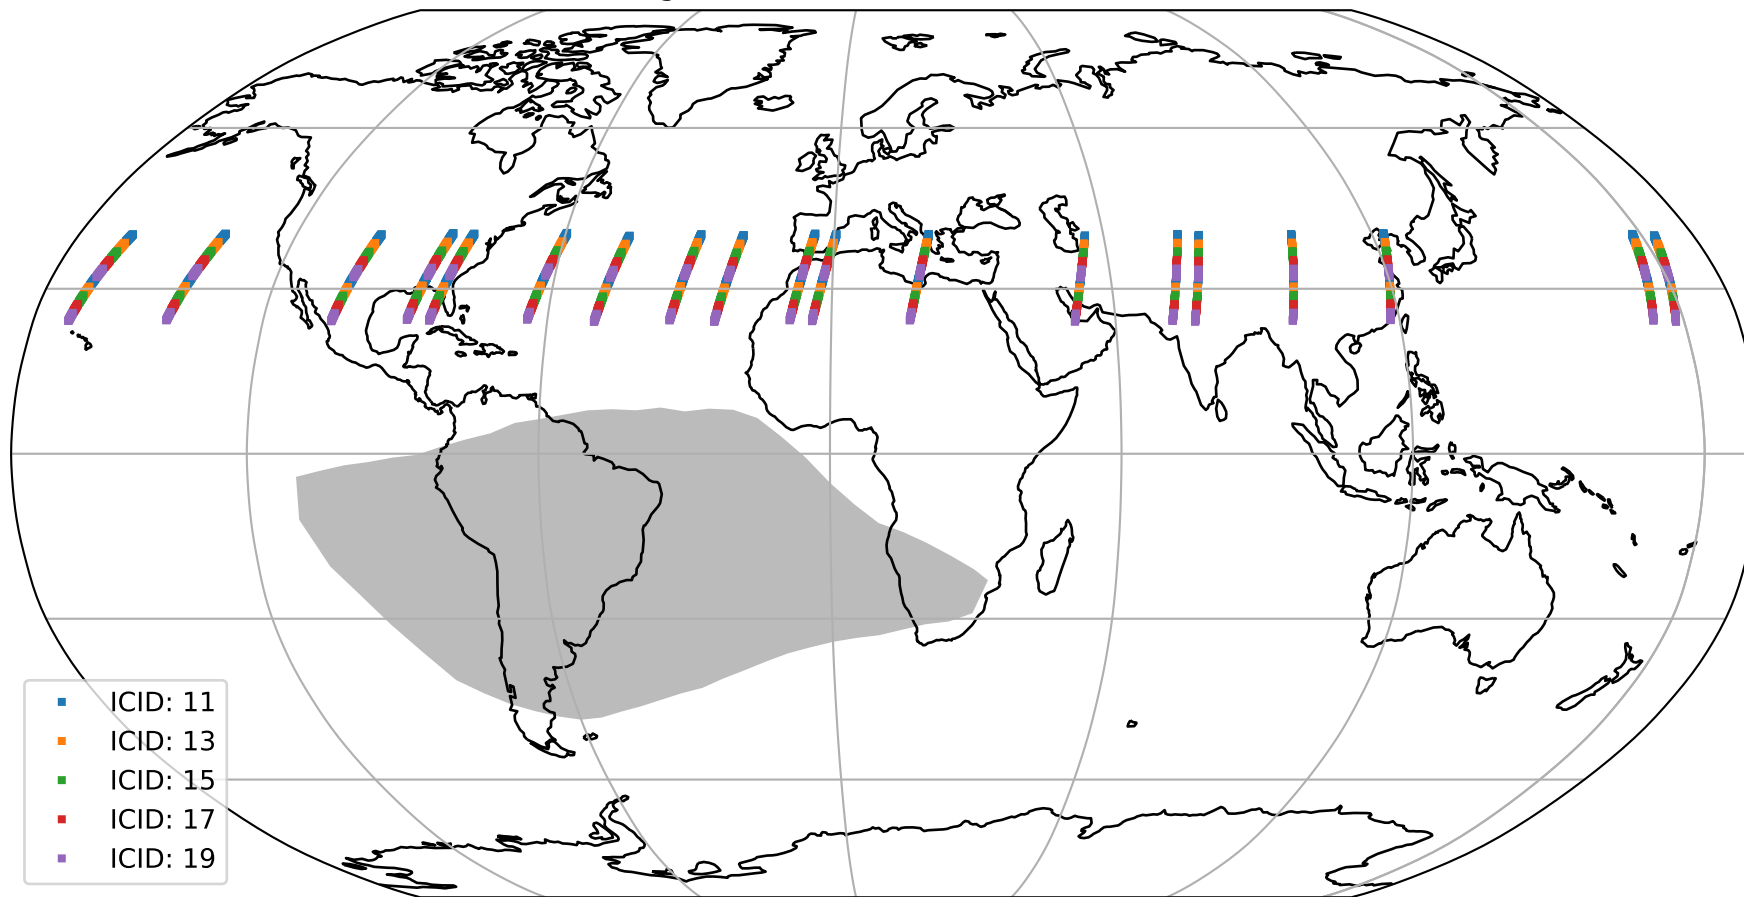

Tropomi SWIR offset (beta nominal)

orbits : 19 in [11557, 11602]
coverage : 2020-01-06 / 2020-01-09
median : 0.52592 V
spread : 0.035915 V
created : 2023-08-22T11:05:39

value detector map

Tropomi SWIR offset (beta nominal)

orbits : 19 in [11557, 11602]
coverage : 2020-01-06 / 2020-01-09
median : 28.178 μV
spread : 14.414 μV
created : 2023-08-22T11:05:40

Tropomi SWIR offset (beta nominal)

orbits : 19 in [11557, 11602]
coverage : 2020-01-06 / 2020-01-09
median : -0.10556 mV
spread : 0.37382 mV
created : 2023-08-22T11:05:40

value compared with SWIR offset CKD

Tropomi SWIR offset (beta nominal) ground-tracks of Sentinel-5P

orbits : 19 in [11557, 11602]
coverage : 2020-01-06 / 2020-01-09
created : 2023-08-22T11:05:40

Tropomi SWIR offset (beta nominal)

orbits : [1867, 11602]
coverage : 2018-02-20 / 2020-01-09
created : 2023-08-22T11:05:40

trend of detector median & temperatures