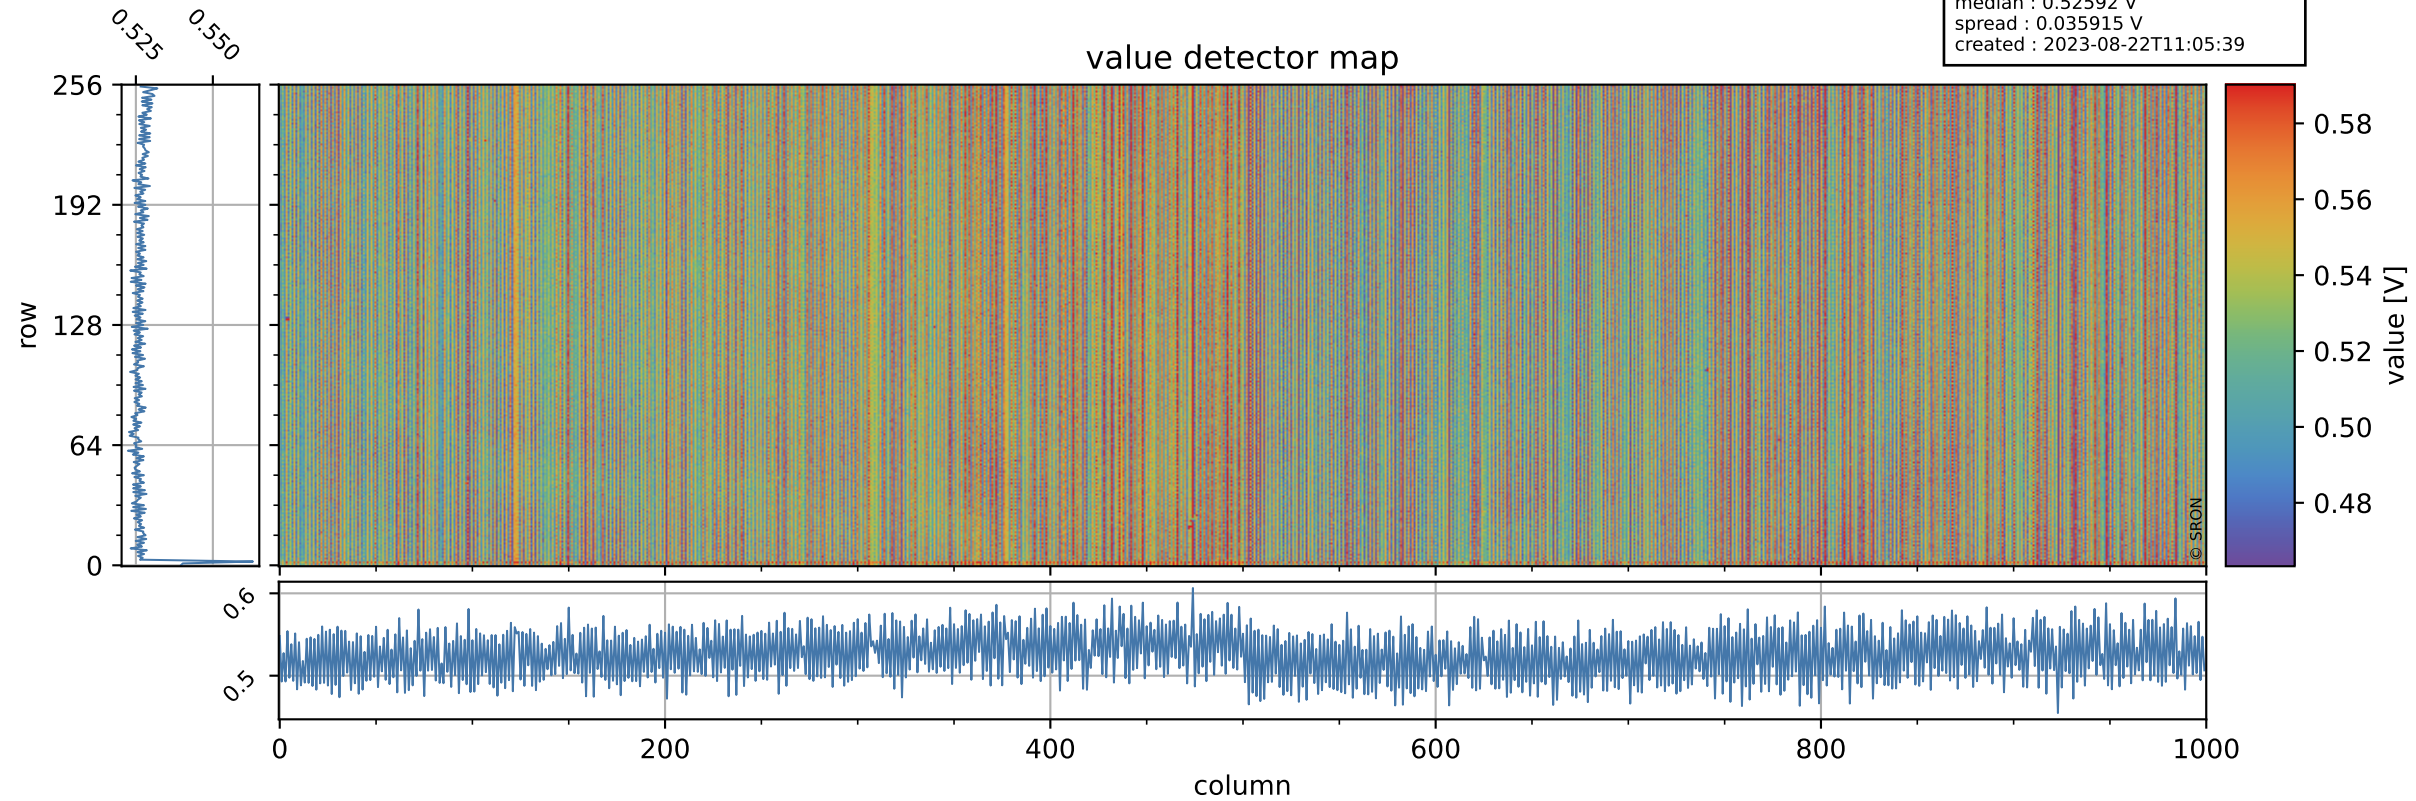

Tropomi SWIR offset (beta nominal)

orbits : 19 in [11557, 11602]
coverage : 2020-01-06 / 2020-01-09
median : 0.52592 V
spread : 0.035915 V
created : 2023-08-22T11:05:39

value detector map

Tropomi SWIR offset (beta nominal)

orbits : 19 in [11557, 11602]
coverage : 2020-01-06 / 2020-01-09
median : 28.178 μV
spread : 14.414 μV
created : 2023-08-22T11:05:40

Tropomi SWIR offset (beta nominal)

orbits : 19 in [11557, 11602]
coverage : 2020-01-06 / 2020-01-09
median : -0.10556 mV
spread : 0.37382 mV
created : 2023-08-22T11:05:40

value compared with SWIR offset CKD

Tropomi SWIR offset (beta nominal) ground-tracks of Sentinel-5P

orbits : 19 in [11557, 11602]
coverage : 2020-01-06 / 2020-01-09
created : 2023-08-22T11:05:40

Tropomi SWIR offset (beta nominal)

orbits : [1867, 11602]
coverage : 2018-02-20 / 2020-01-09
created : 2023-08-22T11:05:40

trend of detector median & temperatures