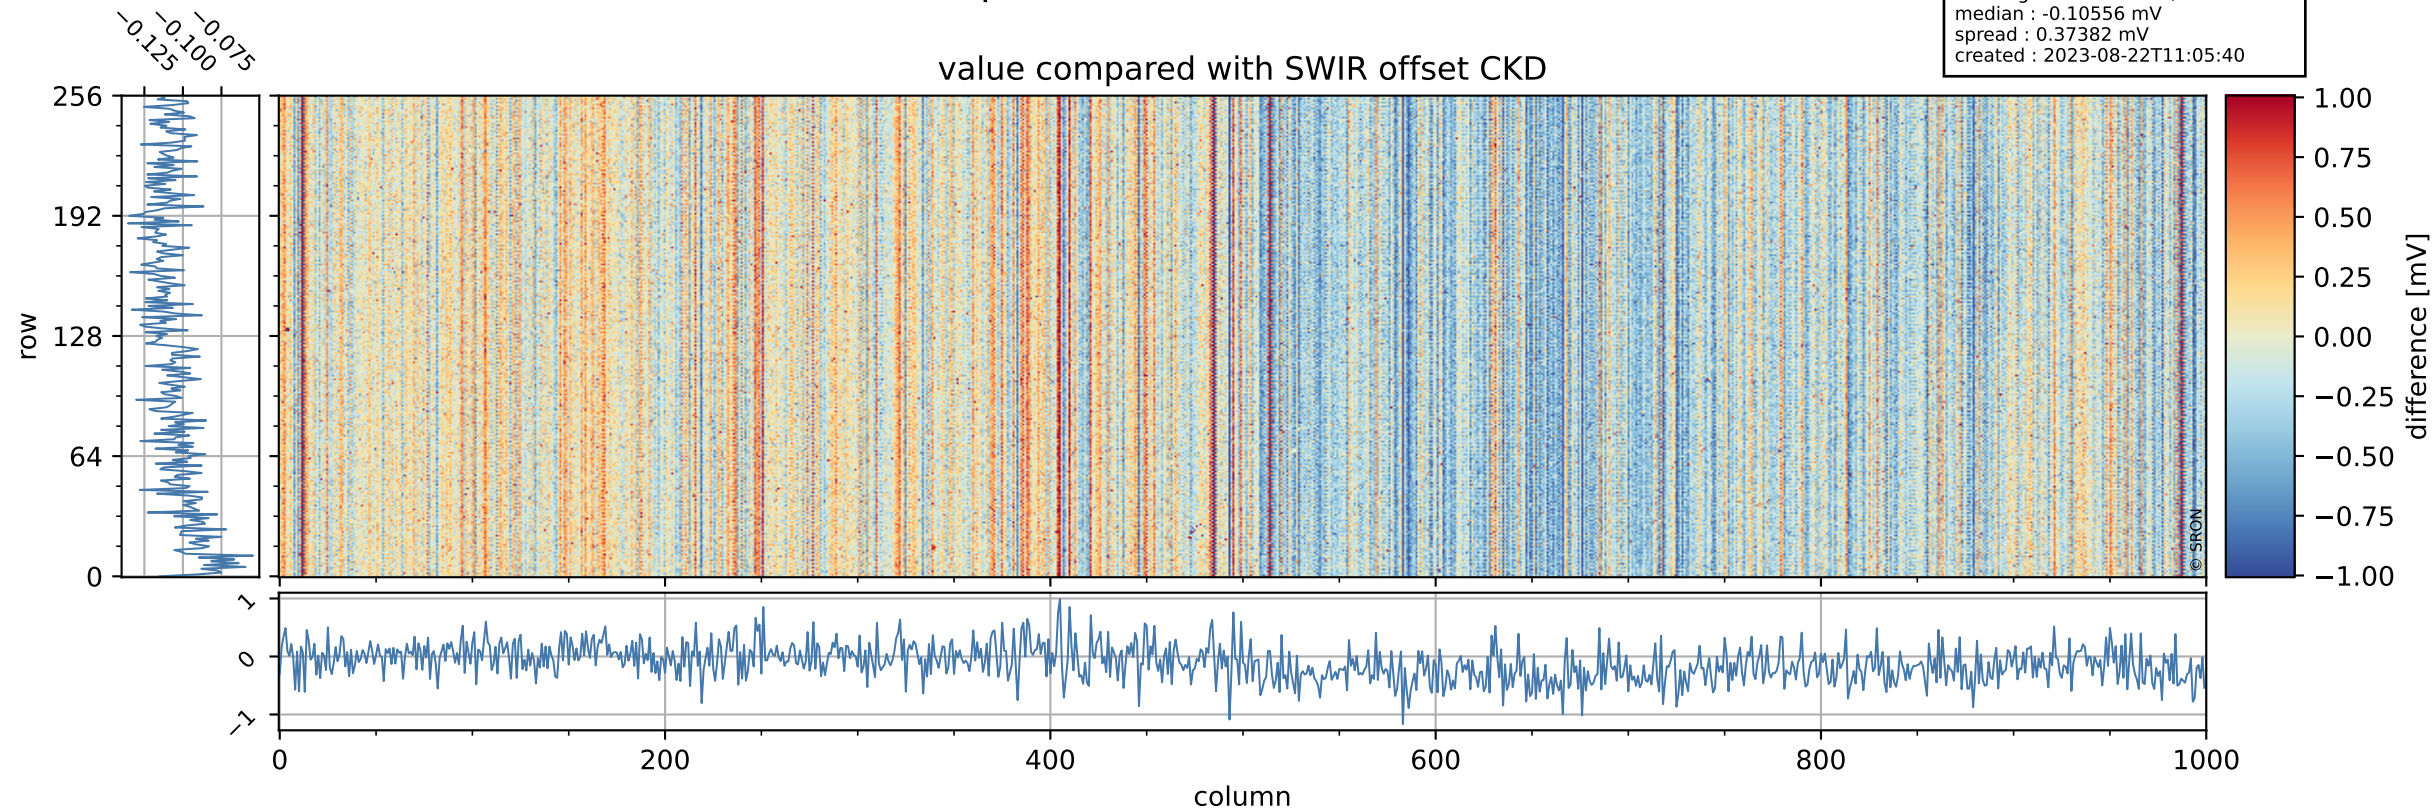

Tropomi SWIR offset (beta nominal)

orbits : 19 in [11557, 11602]
coverage : 2020-01-06 / 2020-01-09
median : 0.52592 V
spread : 0.035915 V
created : 2023-08-22T11:05:39

value detector map

Tropomi SWIR offset (beta nominal)

orbits : 19 in [11557, 11602]
coverage : 2020-01-06 / 2020-01-09
median : 28.178 μV
spread : 14.414 μV
created : 2023-08-22T11:05:40

Tropomi SWIR offset (beta nominal)

orbits : 19 in [11557, 11602]
coverage : 2020-01-06 / 2020-01-09
median : -0.10556 mV
spread : 0.37382 mV
created : 2023-08-22T11:05:40

value compared with SWIR offset CKD

Tropomi SWIR offset (beta nominal) ground-tracks of Sentinel-5P

orbits : 19 in [11557, 11602]
coverage : 2020-01-06 / 2020-01-09
created : 2023-08-22T11:05:40

Tropomi SWIR offset (beta nominal)

orbits : [1867, 11602]
coverage : 2018-02-20 / 2020-01-09
created : 2023-08-22T11:05:40

trend of detector median & temperatures