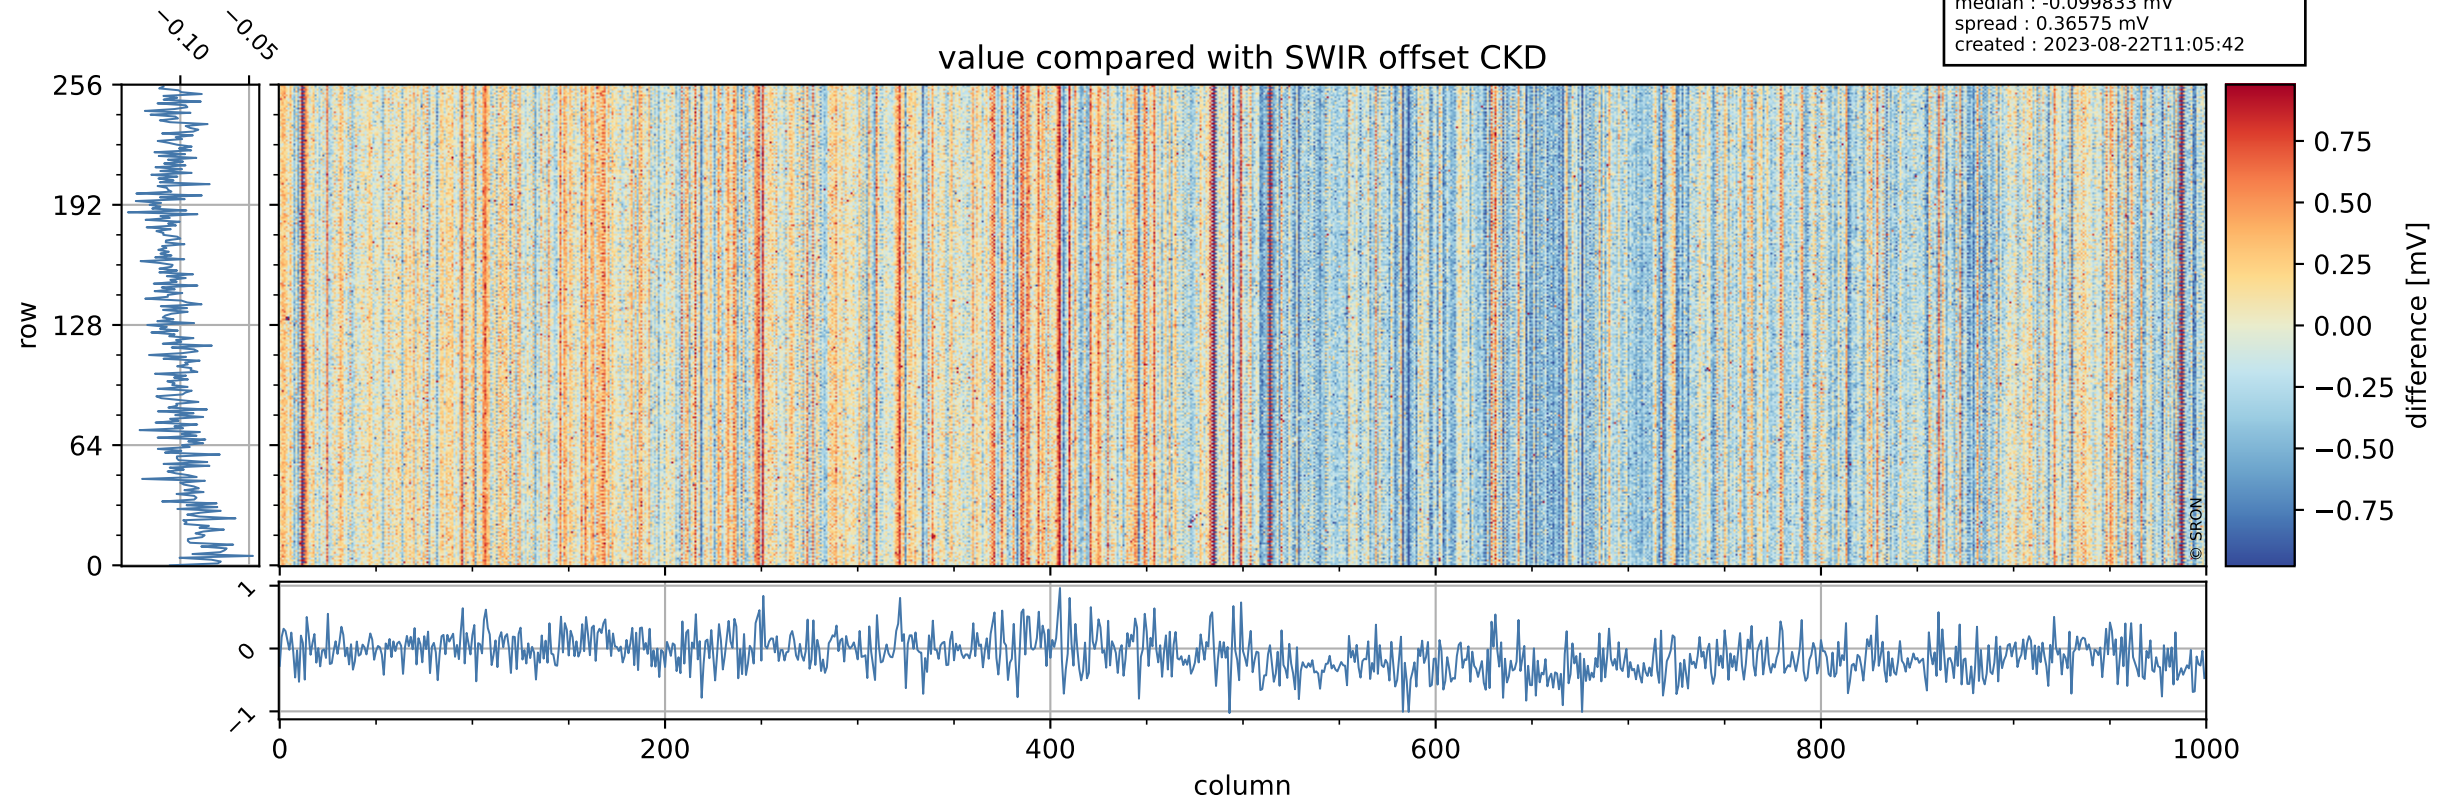

Tropomi SWIR offset (beta nominal)

orbits : 20 in [11602, 11647]
coverage : 2020-01-09 / 2020-01-12
median : 0.52593 V
spread : 0.035915 V
created : 2023-08-22T11:05:41

value detector map

Tropomi SWIR offset (beta nominal)

orbits : 20 in [11602, 11647]
coverage : 2020-01-09 / 2020-01-12
median : 27.509 μV
spread : 14.065 μV
created : 2023-08-22T11:05:41

Tropomi SWIR offset (beta nominal)

orbits : 20 in [11602, 11647]
coverage : 2020-01-09 / 2020-01-12
median : -0.099833 mV
spread : 0.36575 mV
created : 2023-08-22T11:05:42

value compared with SWIR offset CKD

Tropomi SWIR offset (beta nominal) ground-tracks of Sentinel-5P

orbits : 20 in [11602, 11647]
coverage : 2020-01-09 / 2020-01-12
created : 2023-08-22T11:05:42

- ICID: 11
- ICID: 13
- ICID: 15
- ICID: 17
- ICID: 19

Tropomi SWIR offset (beta nominal)

orbits : [1867, 11647]
coverage : 2018-02-20 / 2020-01-12
created : 2023-08-22T11:05:42

trend of detector median & temperatures