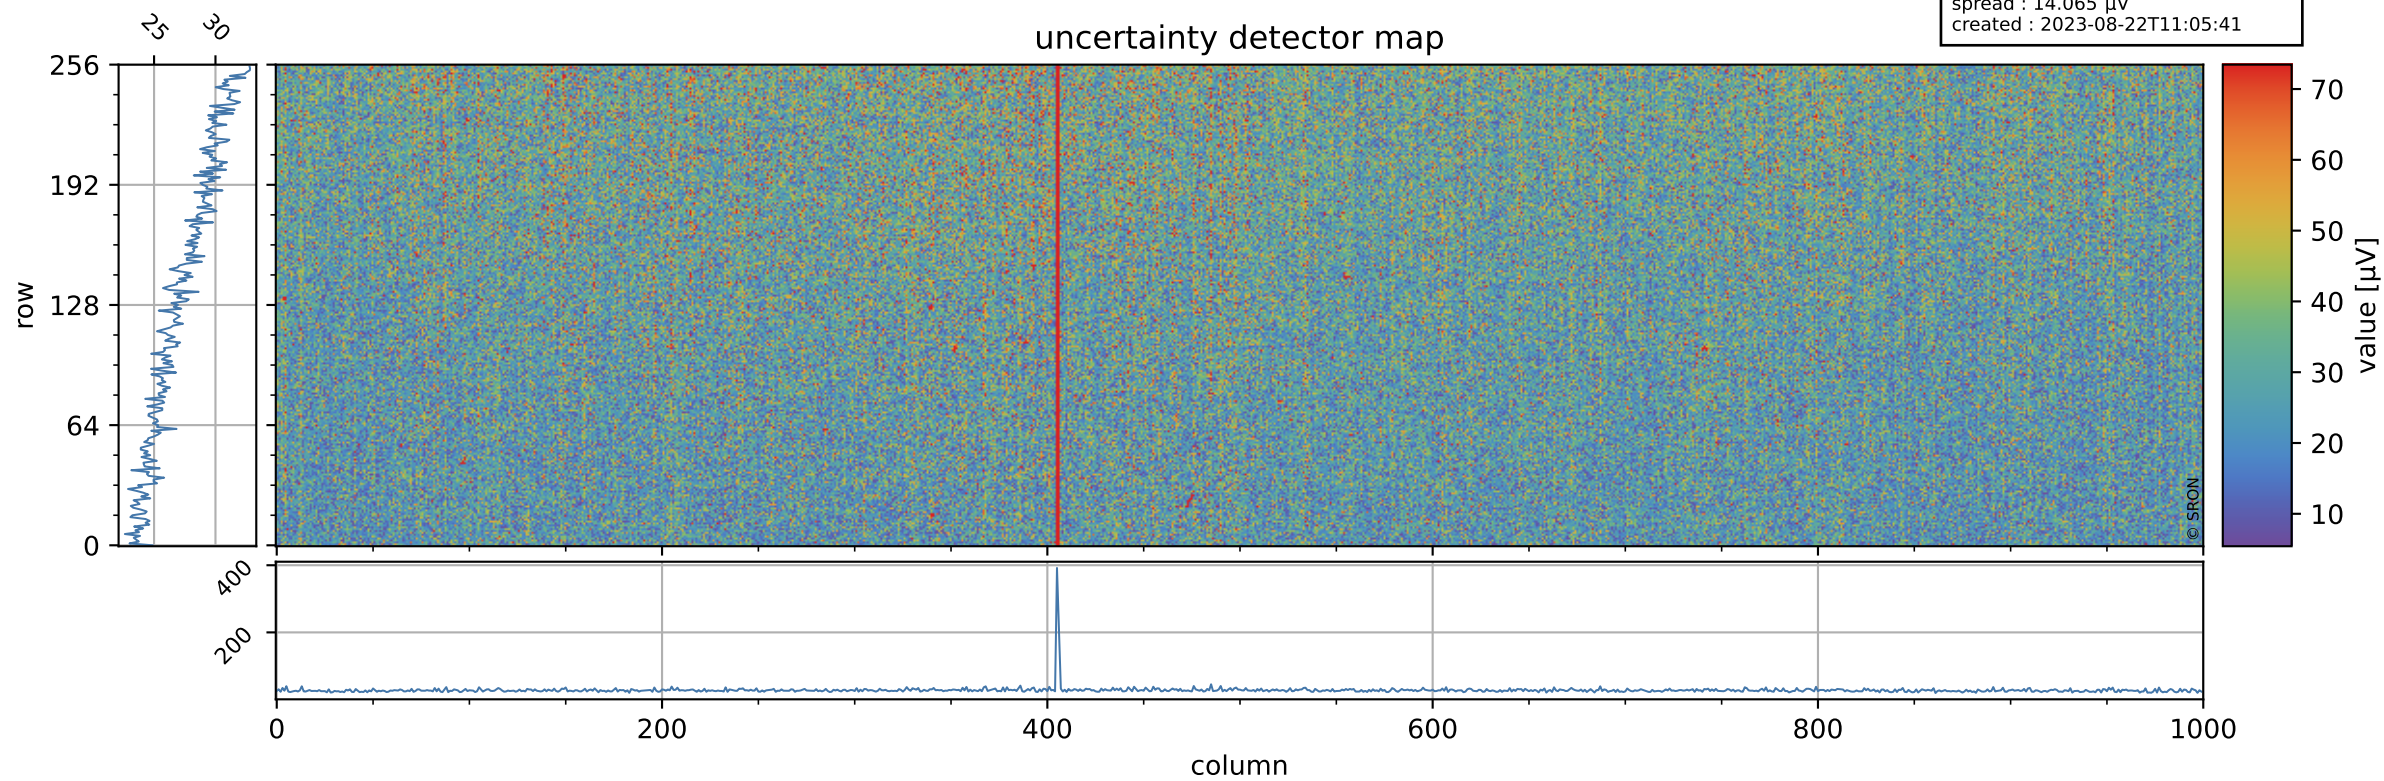

Tropomi SWIR offset (beta nominal)

orbits : 20 in [11602, 11647]
coverage : 2020-01-09 / 2020-01-12
median : 0.52593 V
spread : 0.035915 V
created : 2023-08-22T11:05:41

value detector map

Tropomi SWIR offset (beta nominal)

orbits : 20 in [11602, 11647]
coverage : 2020-01-09 / 2020-01-12
median : 27.509 μV
spread : 14.065 μV
created : 2023-08-22T11:05:41

Tropomi SWIR offset (beta nominal)

orbits : 20 in [11602, 11647]
coverage : 2020-01-09 / 2020-01-12
median : -0.099833 mV
spread : 0.36575 mV
created : 2023-08-22T11:05:42

value compared with SWIR offset CKD

Tropomi SWIR offset (beta nominal) ground-tracks of Sentinel-5P

orbits : 20 in [11602, 11647]
coverage : 2020-01-09 / 2020-01-12
created : 2023-08-22T11:05:42

- ICID: 11
- ICID: 13
- ICID: 15
- ICID: 17
- ICID: 19

Tropomi SWIR offset (beta nominal)

orbits : [1867, 11647]
coverage : 2018-02-20 / 2020-01-12
created : 2023-08-22T11:05:42

trend of detector median & temperatures