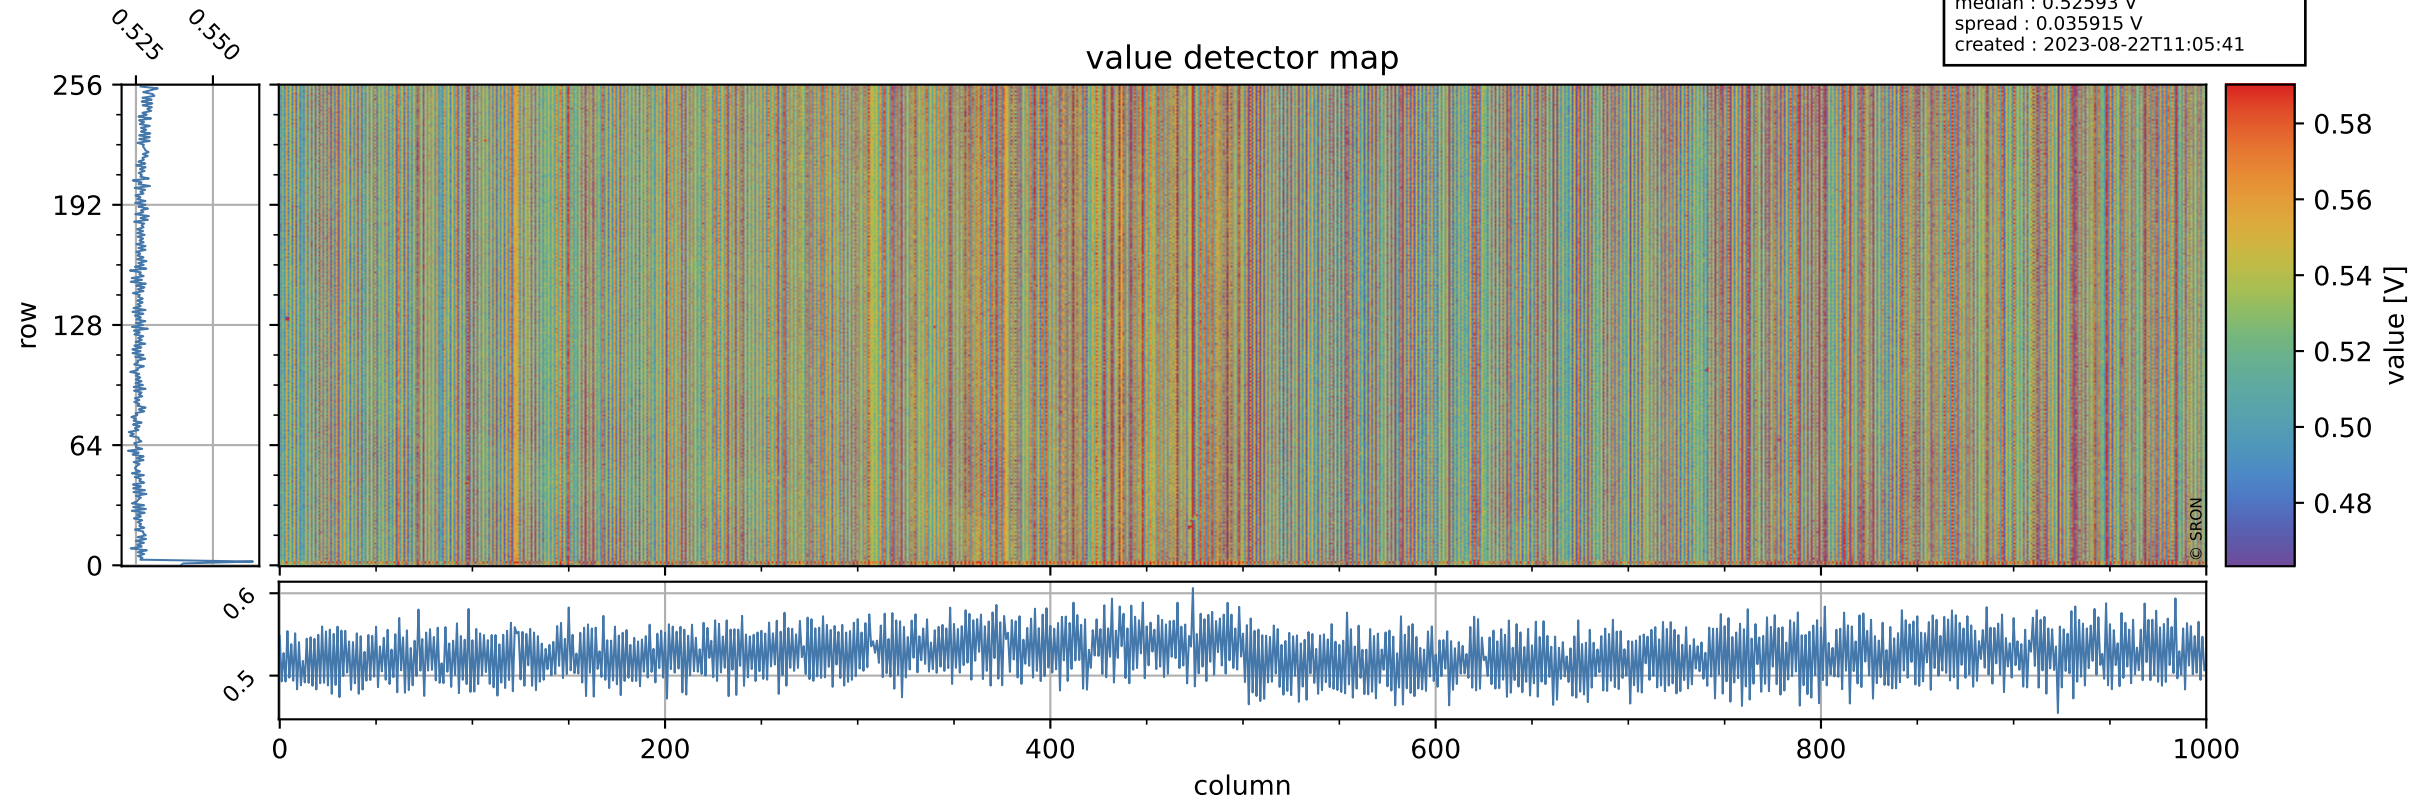

Tropomi SWIR offset (beta nominal)

orbits : 20 in [11602, 11647]
coverage : 2020-01-09 / 2020-01-12
median : 0.52593 V
spread : 0.035915 V
created : 2023-08-22T11:05:41

value detector map

Tropomi SWIR offset (beta nominal)

orbits : 20 in [11602, 11647]
coverage : 2020-01-09 / 2020-01-12
median : 27.509 μV
spread : 14.065 μV
created : 2023-08-22T11:05:41

Tropomi SWIR offset (beta nominal)

orbits : 20 in [11602, 11647]
coverage : 2020-01-09 / 2020-01-12
median : -0.099833 mV
spread : 0.36575 mV
created : 2023-08-22T11:05:42

value compared with SWIR offset CKD

Tropomi SWIR offset (beta nominal) ground-tracks of Sentinel-5P

orbits : 20 in [11602, 11647]
coverage : 2020-01-09 / 2020-01-12
created : 2023-08-22T11:05:42

- ICID: 11
- ICID: 13
- ICID: 15
- ICID: 17
- ICID: 19

Tropomi SWIR offset (beta nominal)

orbits : [1867, 11647]
coverage : 2018-02-20 / 2020-01-12
created : 2023-08-22T11:05:42

trend of detector median & temperatures