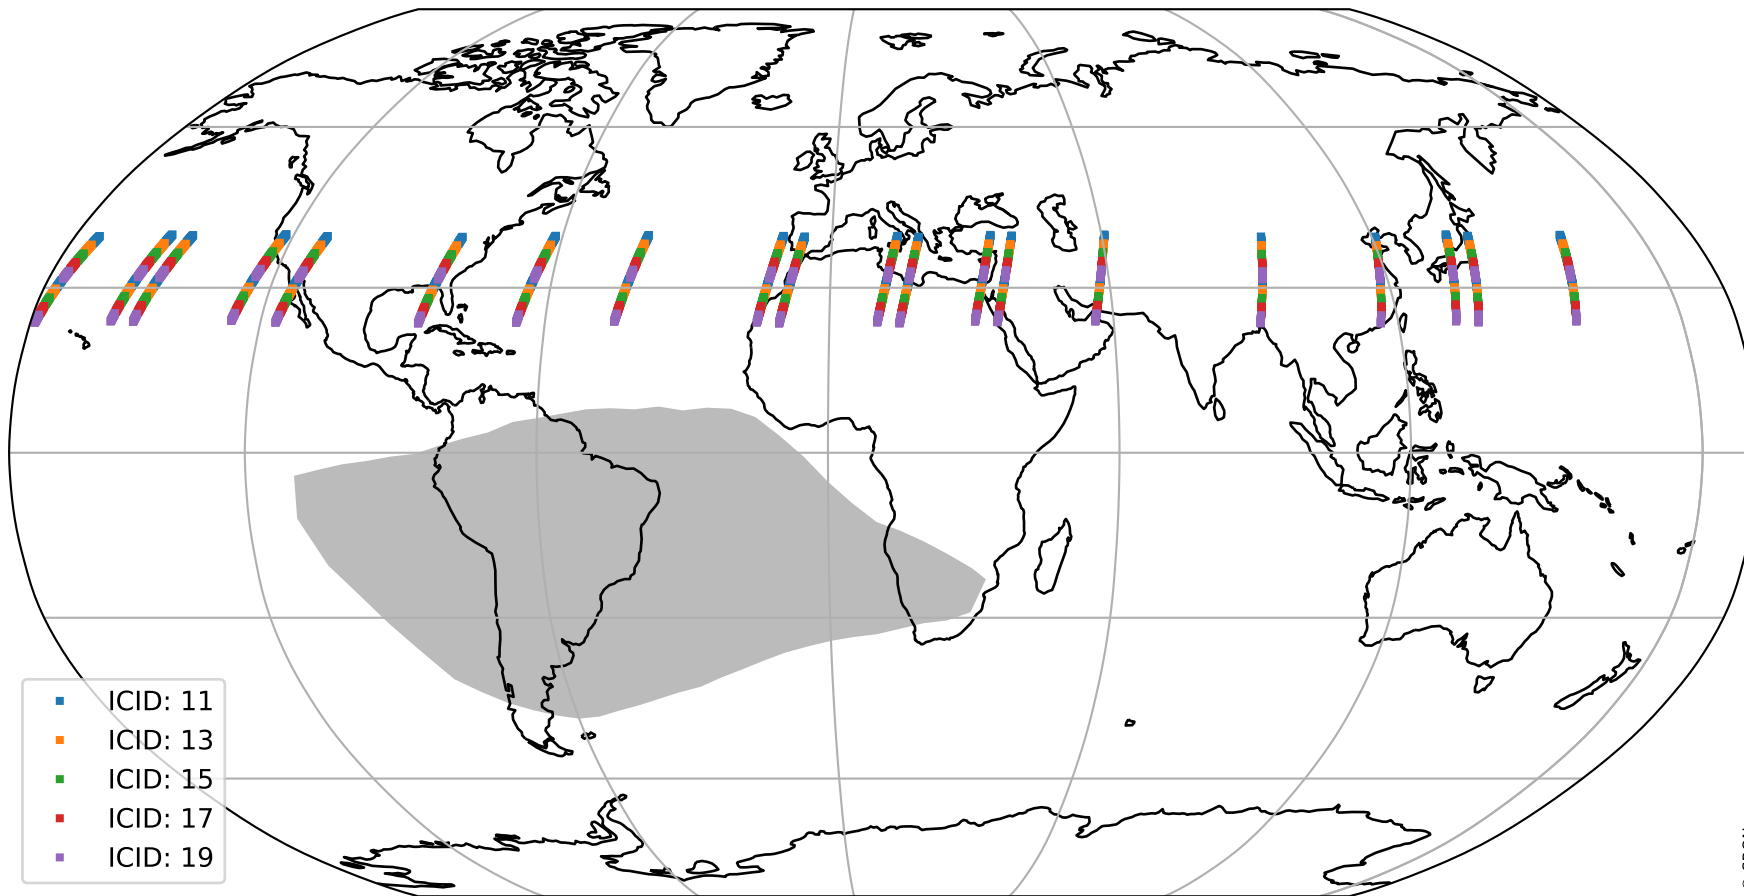

Tropomi SWIR offset (beta nominal)

orbits : 20 in [11602, 11647]
coverage : 2020-01-09 / 2020-01-12
median : 0.52593 V
spread : 0.035915 V
created : 2023-08-22T11:05:41

value detector map

Tropomi SWIR offset (beta nominal)

orbits : 20 in [11602, 11647]
coverage : 2020-01-09 / 2020-01-12
median : 27.509 μV
spread : 14.065 μV
created : 2023-08-22T11:05:41

Tropomi SWIR offset (beta nominal)

orbits : 20 in [11602, 11647]
coverage : 2020-01-09 / 2020-01-12
median : -0.099833 mV
spread : 0.36575 mV
created : 2023-08-22T11:05:42

value compared with SWIR offset CKD

Tropomi SWIR offset (beta nominal) ground-tracks of Sentinel-5P

orbits : 20 in [11602, 11647]
coverage : 2020-01-09 / 2020-01-12
created : 2023-08-22T11:05:42

- ICID: 11
- ICID: 13
- ICID: 15
- ICID: 17
- ICID: 19

Tropomi SWIR offset (beta nominal)

orbits : [1867, 11647]
coverage : 2018-02-20 / 2020-01-12
created : 2023-08-22T11:05:42

trend of detector median & temperatures