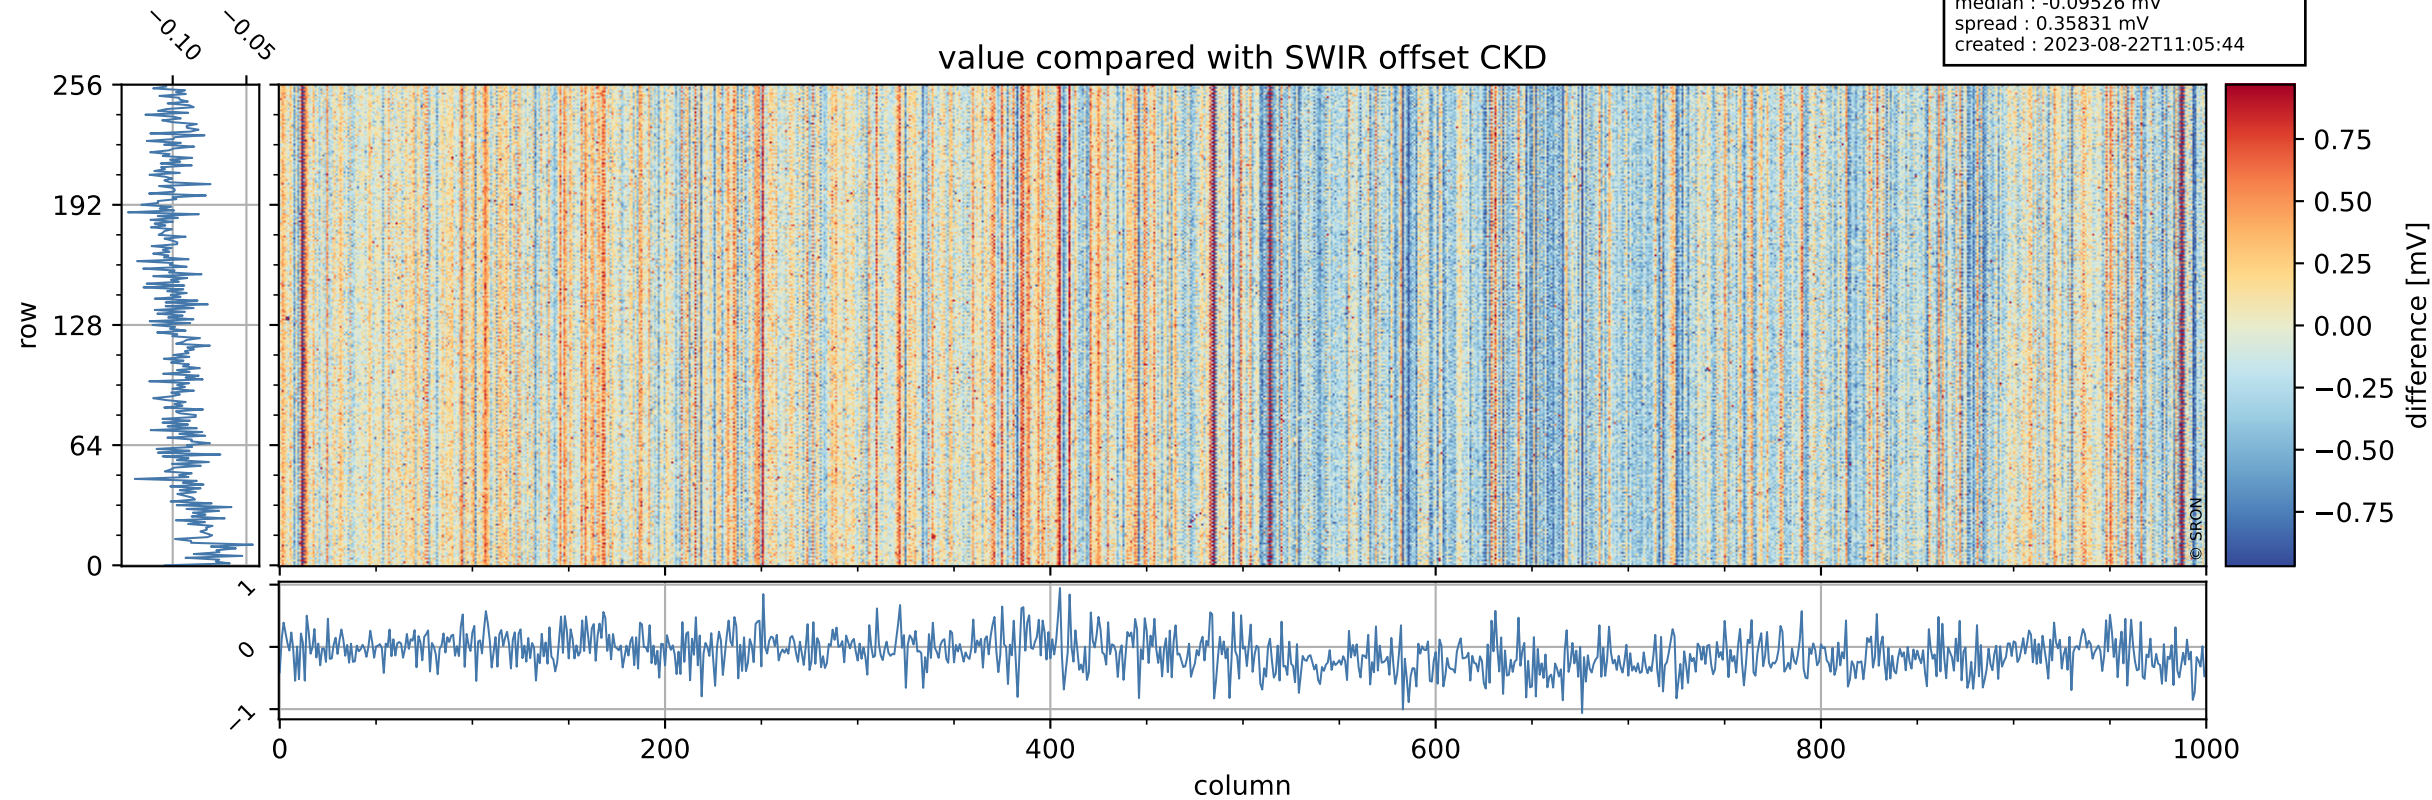

## value detector map

# Tropomi SWIR offset (beta nominal)

orbits : 18 in [11647, 11692]  
coverage : 2020-01-12 / 2020-01-15  
median : 28.213  $\mu\text{V}$   
spread : 14.341  $\mu\text{V}$   
created : 2023-08-22T11:05:43

# Tropomi SWIR offset (beta nominal)

orbits : 18 in [11647, 11692]  
coverage : 2020-01-12 / 2020-01-15  
median : -0.09526 mV  
spread : 0.35831 mV  
created : 2023-08-22T11:05:44

value compared with SWIR offset CKD

# Tropomi SWIR offset (beta nominal) ground-tracks of Sentinel-5P

orbits : 18 in [11647, 11692]  
coverage : 2020-01-12 / 2020-01-15  
created : 2023-08-22T11:05:44