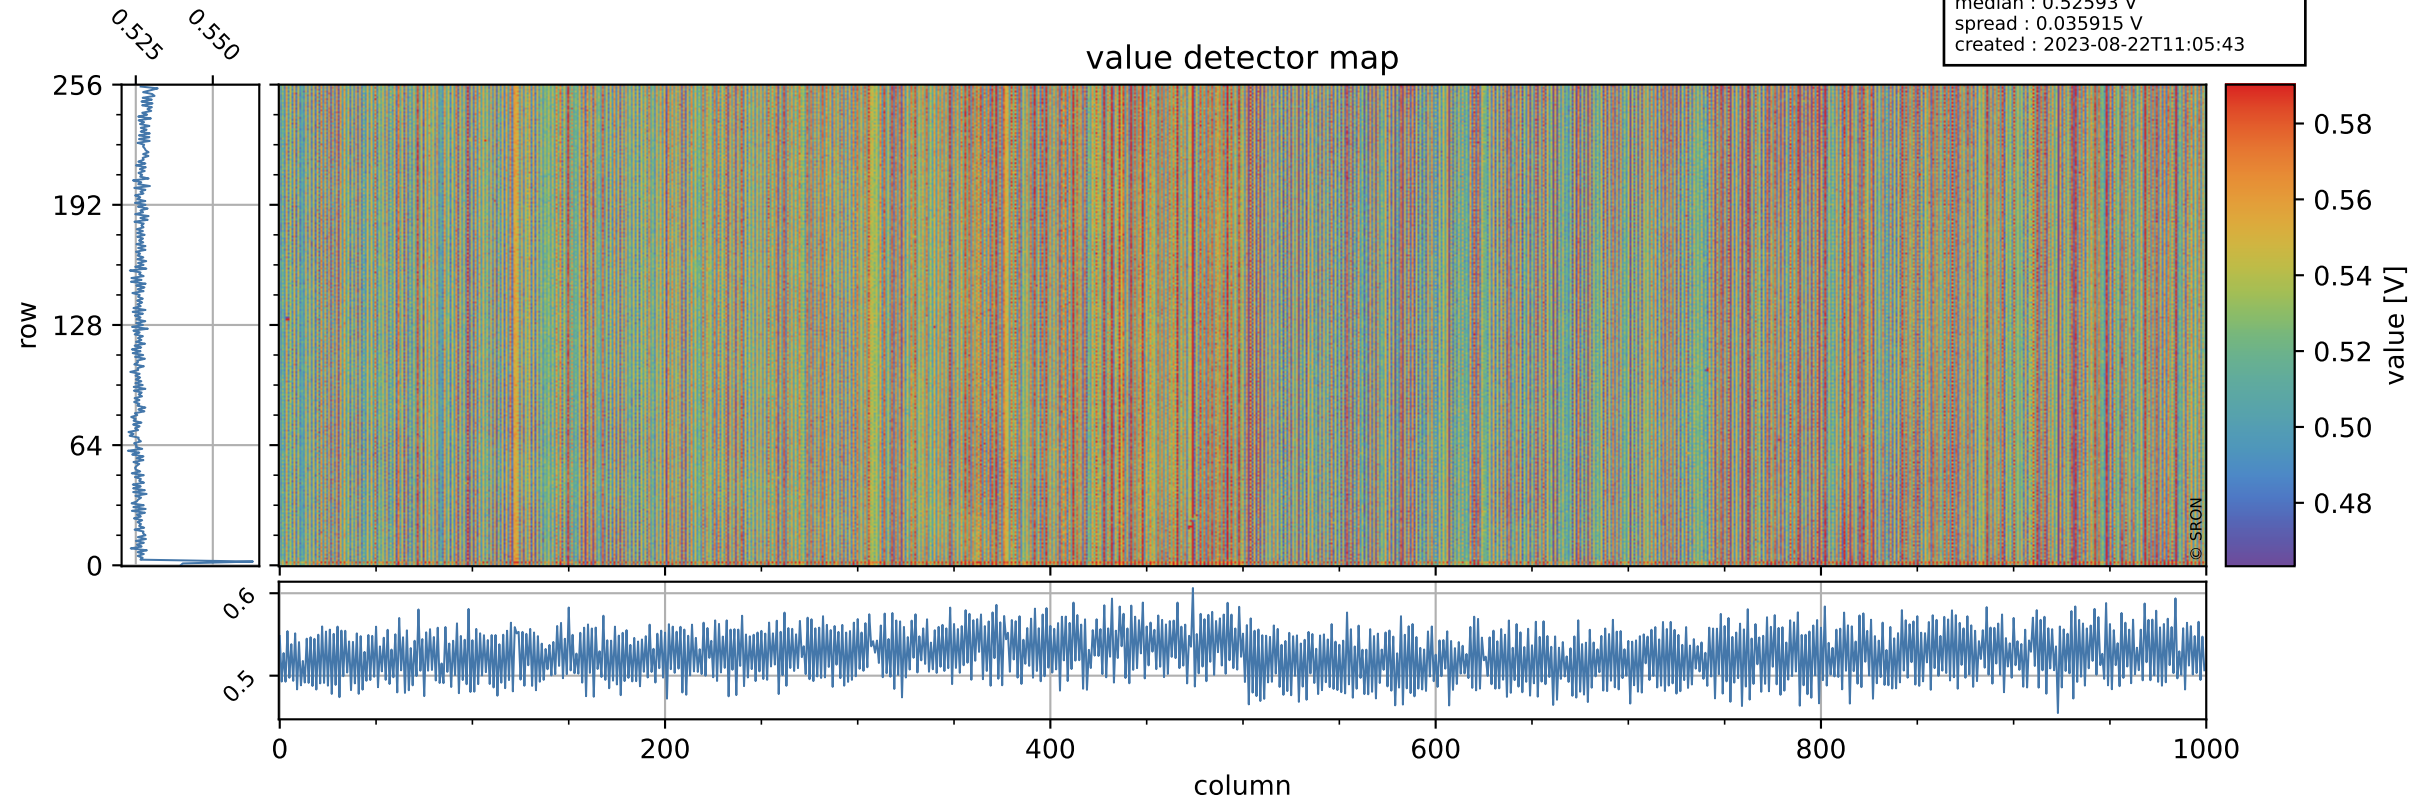

# Tropomi SWIR offset (beta nominal)

orbits : 18 in [11647, 11692]  
coverage : 2020-01-12 / 2020-01-15  
median : 0.52593 V  
spread : 0.035915 V  
created : 2023-08-22T11:05:43

## value detector map

# Tropomi SWIR offset (beta nominal)

orbits : 18 in [11647, 11692]  
coverage : 2020-01-12 / 2020-01-15  
median : 28.213  $\mu\text{V}$   
spread : 14.341  $\mu\text{V}$   
created : 2023-08-22T11:05:43

# Tropomi SWIR offset (beta nominal) ground-tracks of Sentinel-5P

orbits : 18 in [11647, 11692]  
coverage : 2020-01-12 / 2020-01-15  
created : 2023-08-22T11:05:44