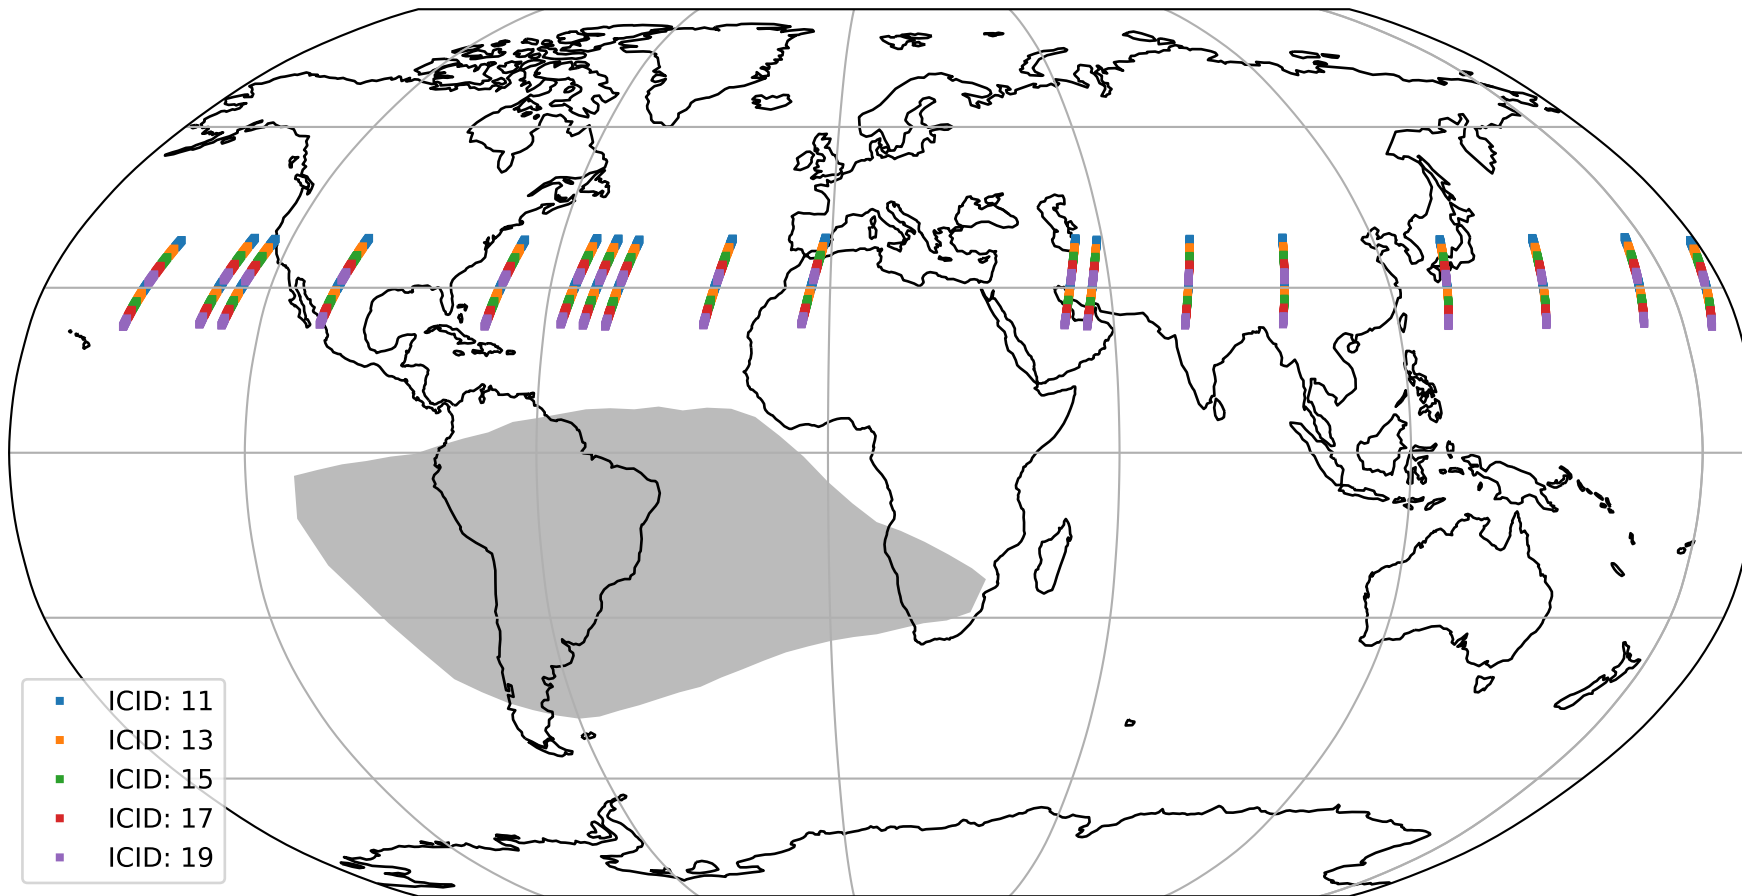

# Tropomi SWIR offset (beta nominal)

orbits : 18 in [11647, 11692]  
coverage : 2020-01-12 / 2020-01-15  
median : 28.213  $\mu\text{V}$   
spread : 14.341  $\mu\text{V}$   
created : 2023-08-22T11:05:43

# Tropomi SWIR offset (beta nominal)

orbits : 18 in [11647, 11692]  
coverage : 2020-01-12 / 2020-01-15  
median : -0.09526 mV  
spread : 0.35831 mV  
created : 2023-08-22T11:05:44

value compared with SWIR offset CKD

# Tropomi SWIR offset (beta nominal) ground-tracks of Sentinel-5P

orbits : 18 in [11647, 11692]  
coverage : 2020-01-12 / 2020-01-15  
created : 2023-08-22T11:05:44

# Tropomi SWIR offset (beta nominal)

orbits : [1867, 11692]  
coverage : 2018-02-20 / 2020-01-15  
created : 2023-08-22T11:05:44