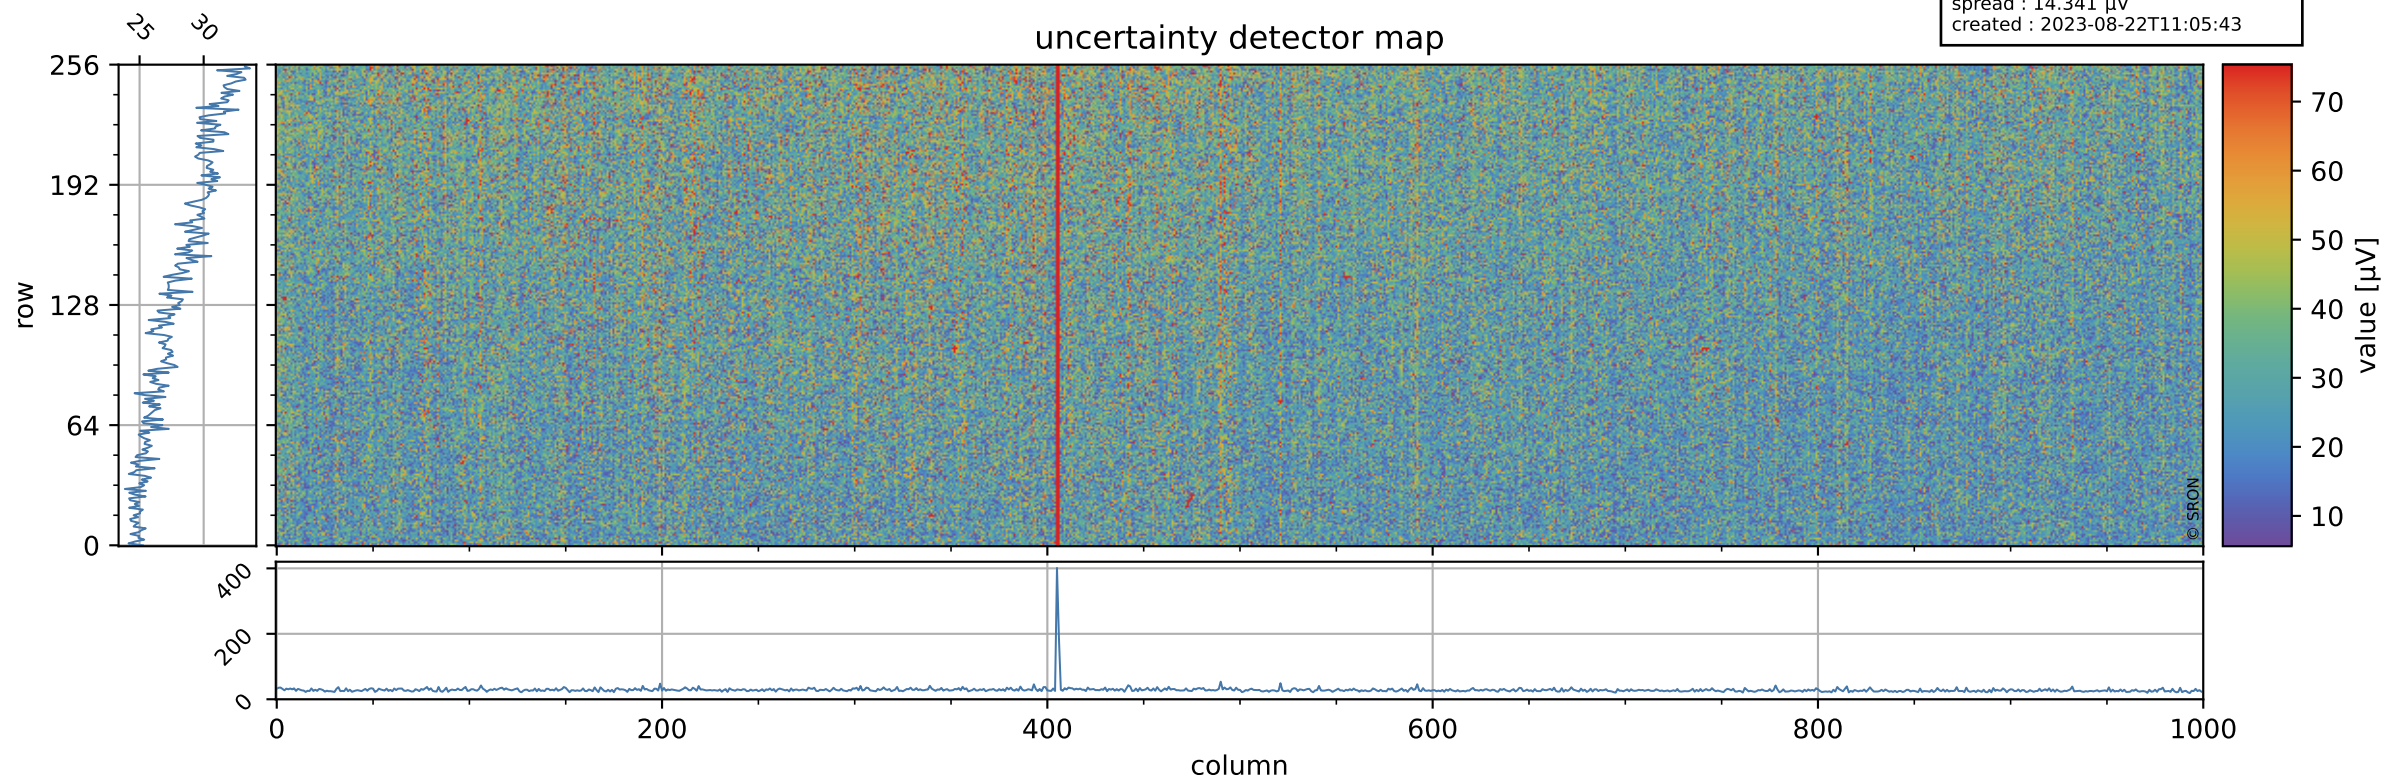

# Tropomi SWIR offset (beta nominal)

orbits : 18 in [11647, 11692]  
coverage : 2020-01-12 / 2020-01-15  
median : 0.52593 V  
spread : 0.035915 V  
created : 2023-08-22T11:05:43

## value detector map

# Tropomi SWIR offset (beta nominal)

orbits : 18 in [11647, 11692]  
coverage : 2020-01-12 / 2020-01-15  
median : 28.213  $\mu\text{V}$   
spread : 14.341  $\mu\text{V}$   
created : 2023-08-22T11:05:43

# Tropomi SWIR offset (beta nominal) ground-tracks of Sentinel-5P

orbits : 18 in [11647, 11692]  
coverage : 2020-01-12 / 2020-01-15  
created : 2023-08-22T11:05:44