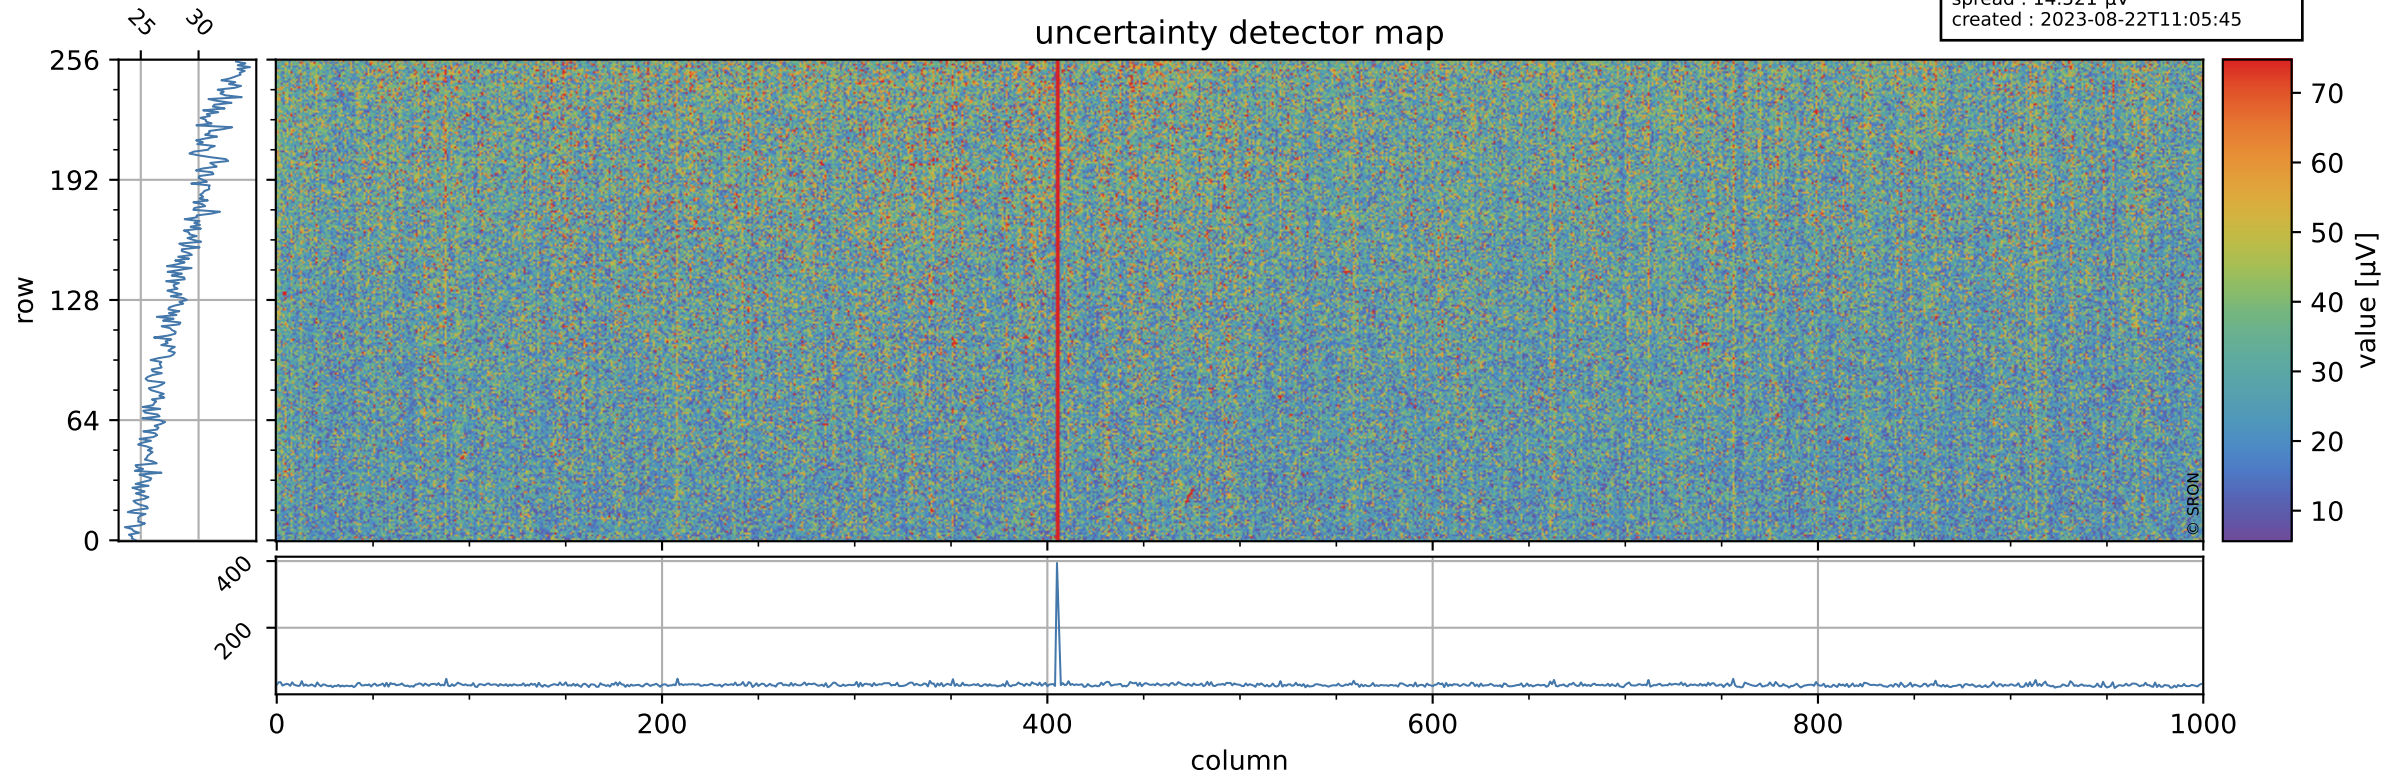

Tropomi SWIR offset (beta nominal)

orbits : 20 in [11692, 11737]
coverage : 2020-01-15 / 2020-01-18
median : 0.52594 V
spread : 0.03592 V
created : 2023-08-22T11:05:45

value detector map

Tropomi SWIR offset (beta nominal)

orbits : 20 in [11692, 11737]
coverage : 2020-01-15 / 2020-01-18
median : 28.616 μV
spread : 14.521 μV
created : 2023-08-22T11:05:45

Tropomi SWIR offset (beta nominal)

orbits : 20 in [11692, 11737]
coverage : 2020-01-15 / 2020-01-18
median : -0.082325 mV
spread : 0.36368 mV
created : 2023-08-22T11:05:45

value compared with SWIR offset CKD

Tropomi SWIR offset (beta nominal) ground-tracks of Sentinel-5P

orbits : 20 in [11692, 11737]
coverage : 2020-01-15 / 2020-01-18
created : 2023-08-22T11:05:46

Tropomi SWIR offset (beta nominal)

orbits : [1867, 11737]
coverage : 2018-02-20 / 2020-01-18
created : 2023-08-22T11:05:46

trend of detector median & temperatures