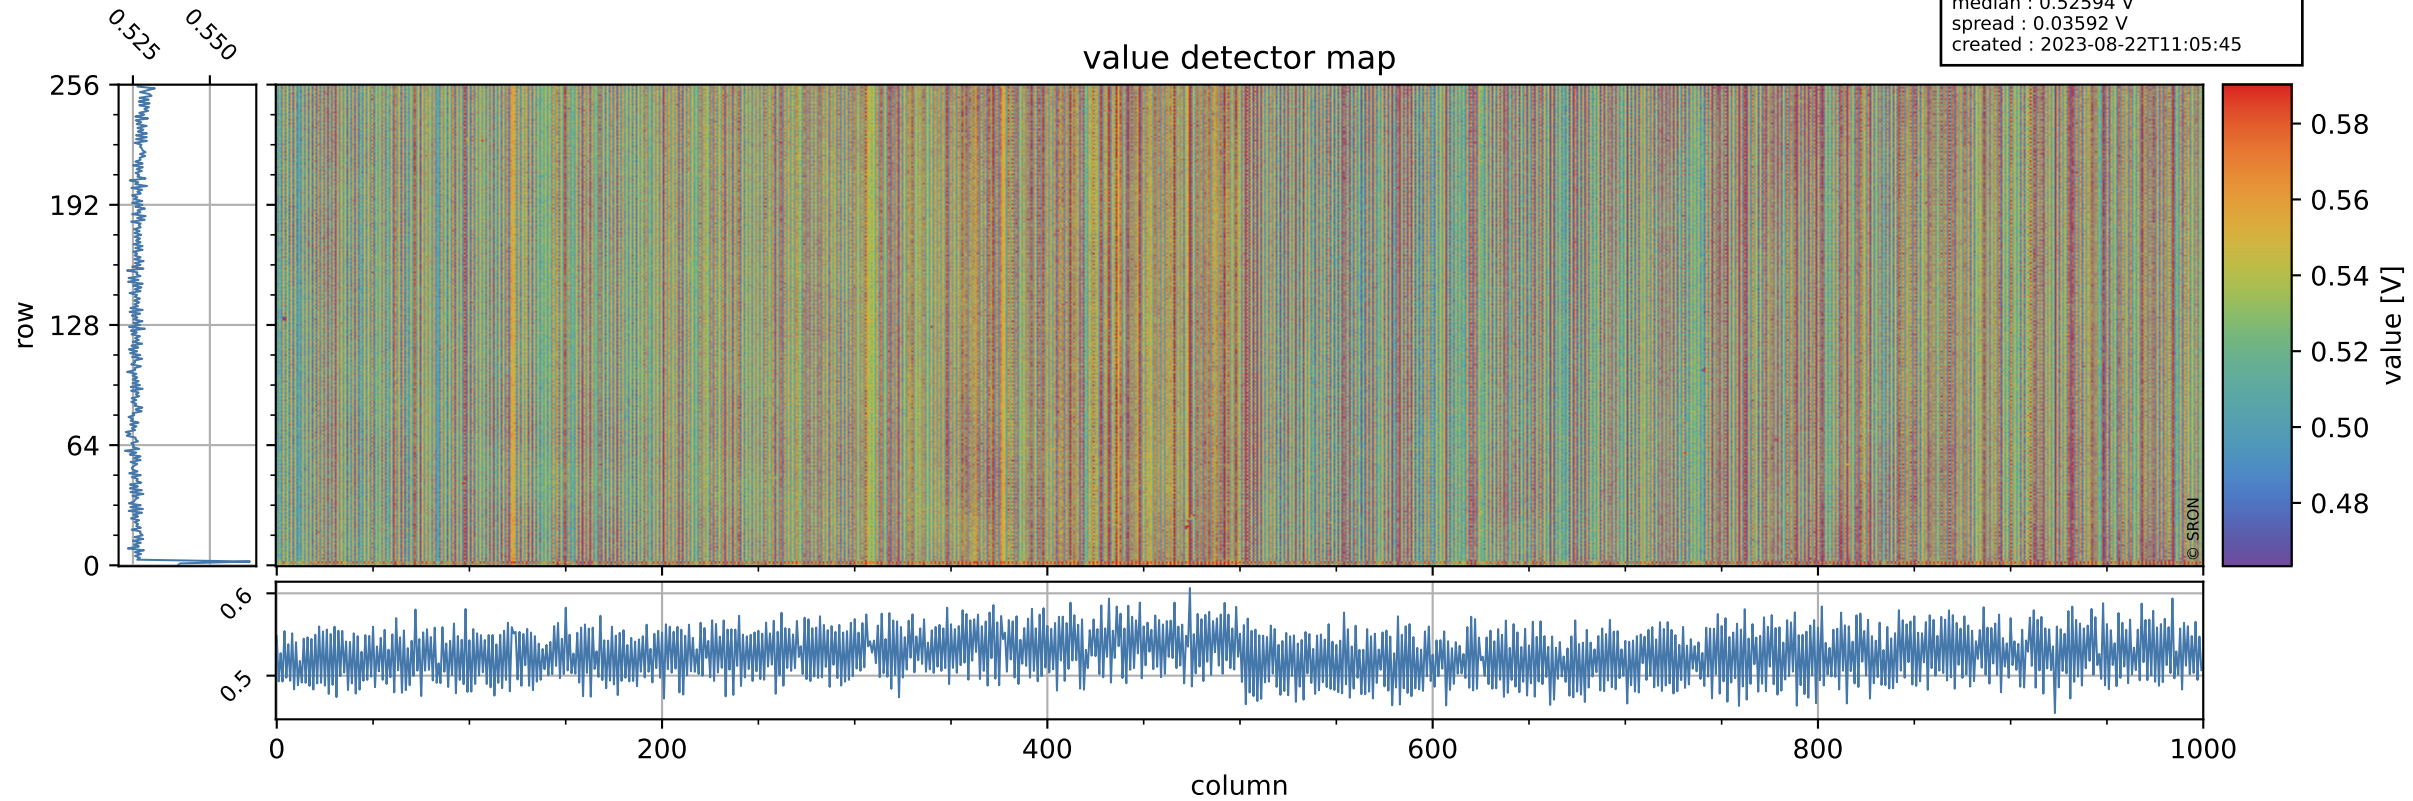

Tropomi SWIR offset (beta nominal)

orbits : 20 in [11692, 11737]
coverage : 2020-01-15 / 2020-01-18
median : 0.52594 V
spread : 0.03592 V
created : 2023-08-22T11:05:45

value detector map

Tropomi SWIR offset (beta nominal)

orbits : 20 in [11692, 11737]
coverage : 2020-01-15 / 2020-01-18
median : 28.616 μV
spread : 14.521 μV
created : 2023-08-22T11:05:45

Tropomi SWIR offset (beta nominal)

orbits : 20 in [11692, 11737]
coverage : 2020-01-15 / 2020-01-18
median : -0.082325 mV
spread : 0.36368 mV
created : 2023-08-22T11:05:45

value compared with SWIR offset CKD

Tropomi SWIR offset (beta nominal) ground-tracks of Sentinel-5P

orbits : 20 in [11692, 11737]
coverage : 2020-01-15 / 2020-01-18
created : 2023-08-22T11:05:46

Tropomi SWIR offset (beta nominal)

orbits : [1867, 11737]
coverage : 2018-02-20 / 2020-01-18
created : 2023-08-22T11:05:46

trend of detector median & temperatures