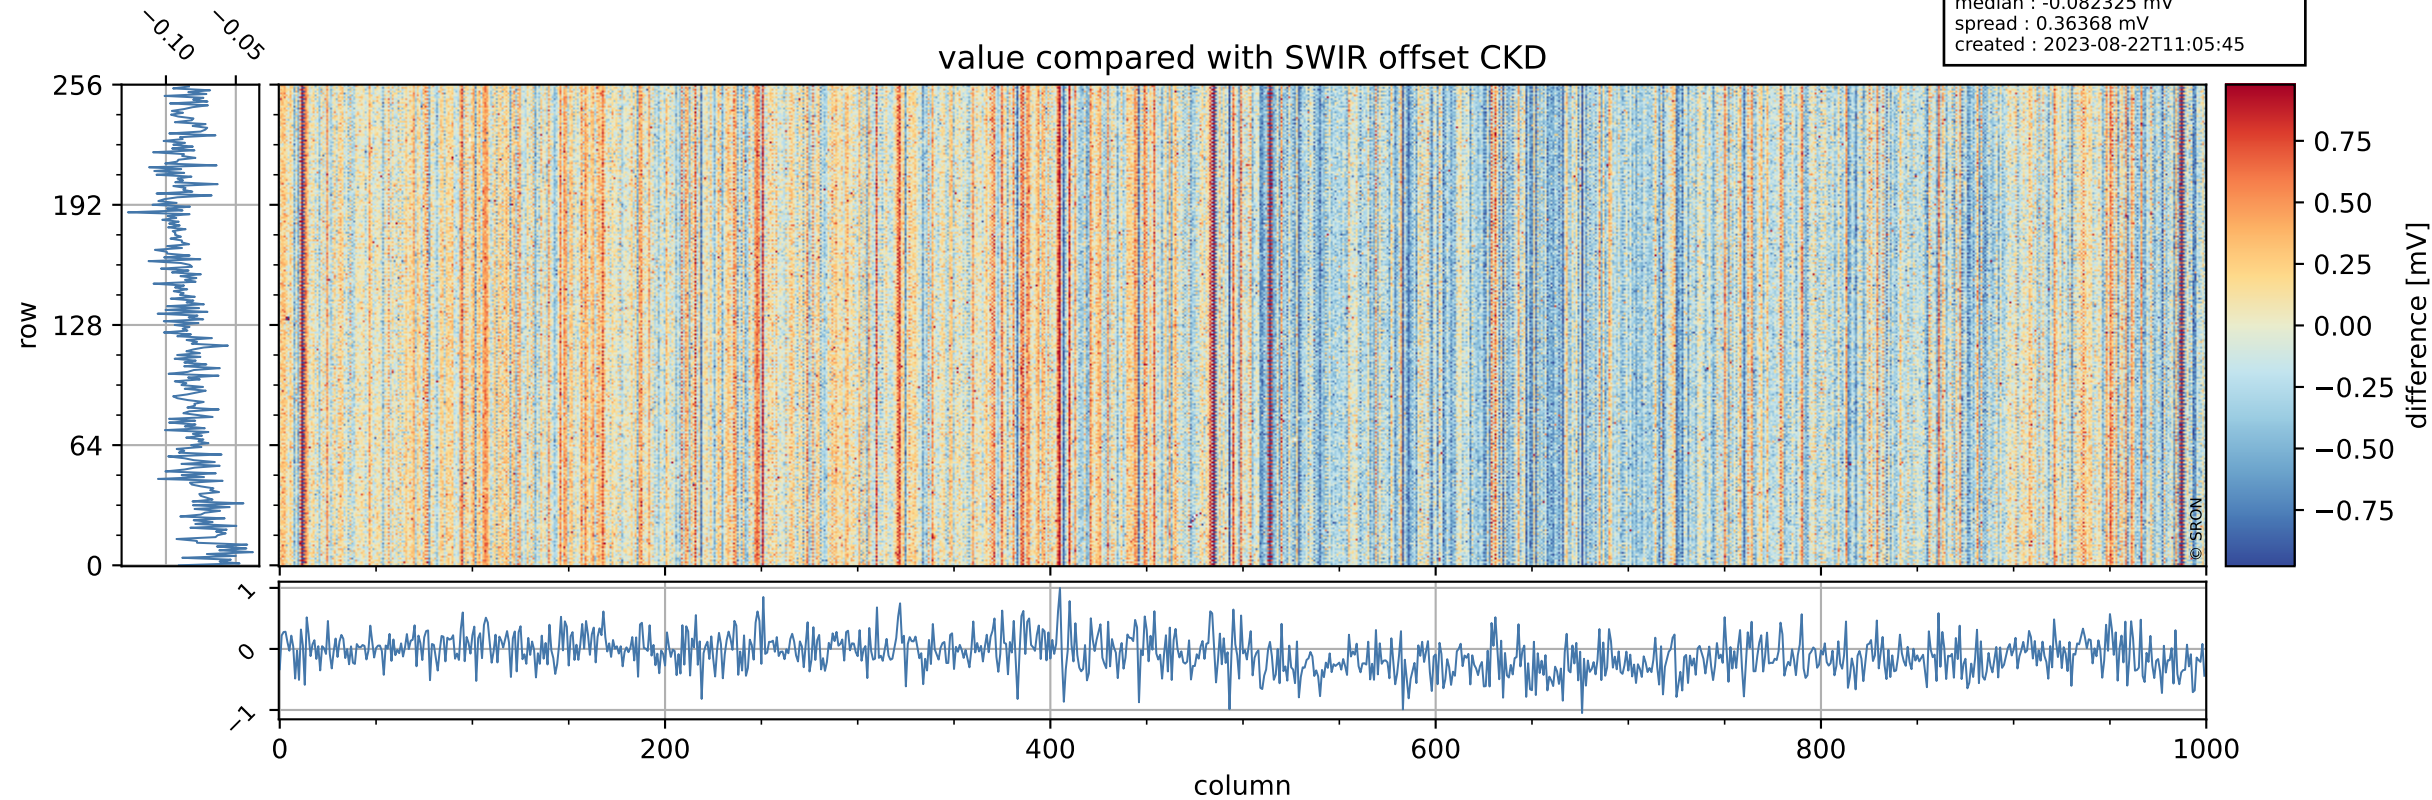

Tropomi SWIR offset (beta nominal)

orbits : 20 in [11692, 11737]
coverage : 2020-01-15 / 2020-01-18
median : 0.52594 V
spread : 0.03592 V
created : 2023-08-22T11:05:45

value detector map

Tropomi SWIR offset (beta nominal)

orbits : 20 in [11692, 11737]
coverage : 2020-01-15 / 2020-01-18
median : 28.616 μV
spread : 14.521 μV
created : 2023-08-22T11:05:45

Tropomi SWIR offset (beta nominal)

orbits : 20 in [11692, 11737]
coverage : 2020-01-15 / 2020-01-18
median : -0.082325 mV
spread : 0.36368 mV
created : 2023-08-22T11:05:45

value compared with SWIR offset CKD

Tropomi SWIR offset (beta nominal) ground-tracks of Sentinel-5P

orbits : 20 in [11692, 11737]
coverage : 2020-01-15 / 2020-01-18
created : 2023-08-22T11:05:46

Tropomi SWIR offset (beta nominal)

orbits : [1867, 11737]
coverage : 2018-02-20 / 2020-01-18
created : 2023-08-22T11:05:46

trend of detector median & temperatures