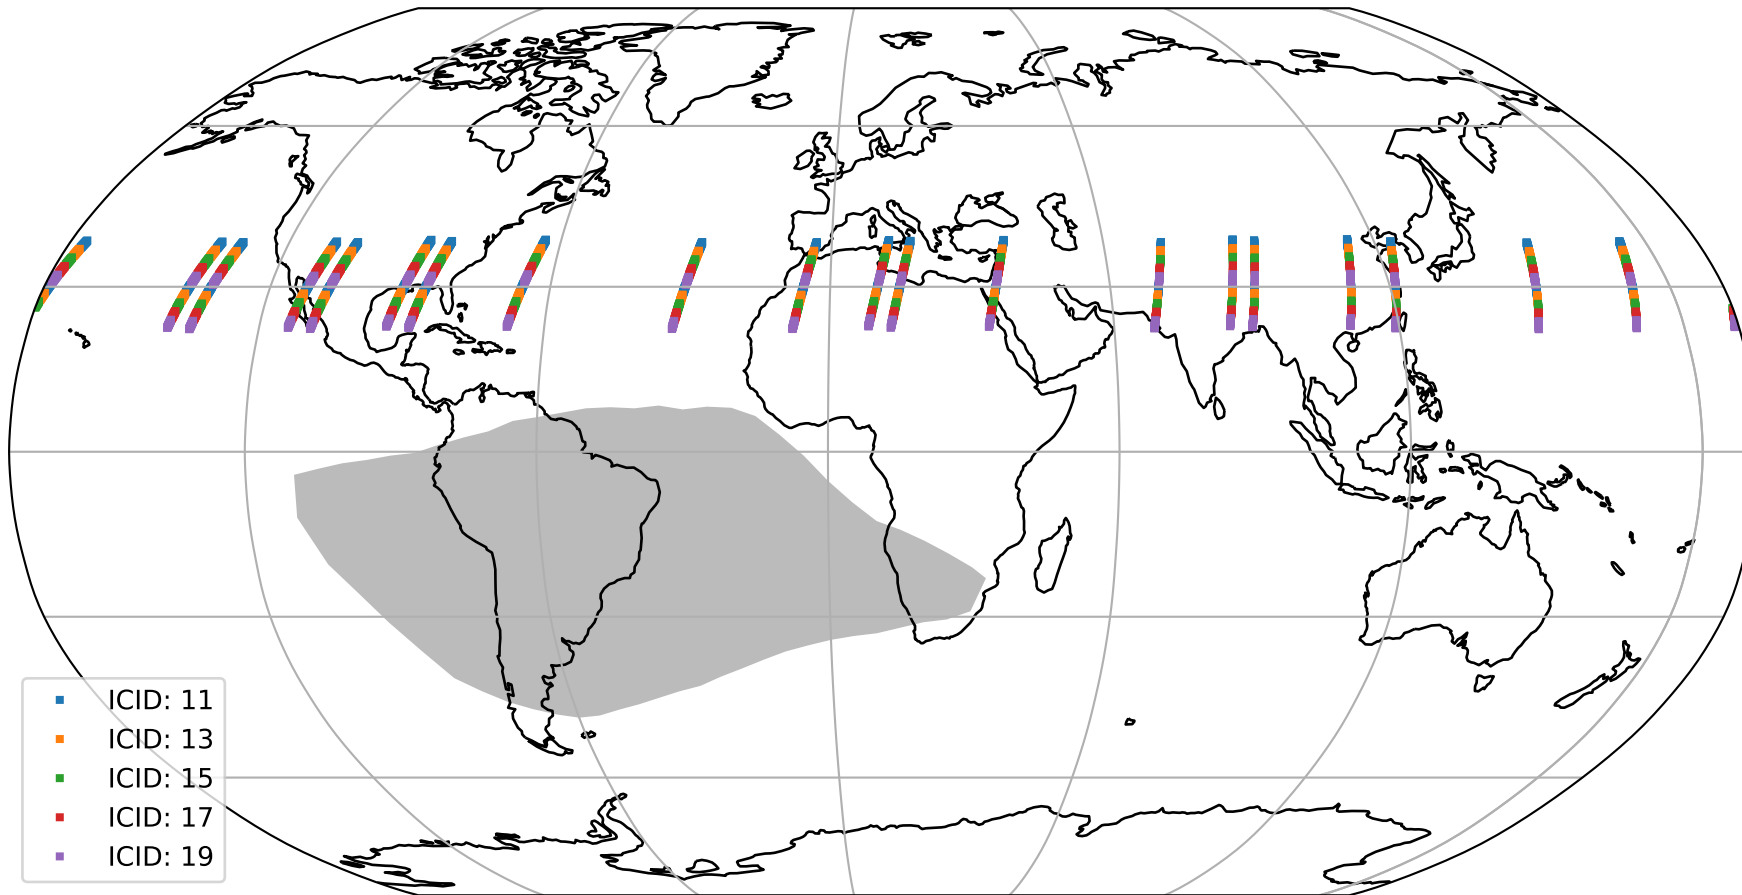

Tropomi SWIR offset (beta nominal)

orbits : 20 in [11692, 11737]
coverage : 2020-01-15 / 2020-01-18
median : 0.52594 V
spread : 0.03592 V
created : 2023-08-22T11:05:45

value detector map

Tropomi SWIR offset (beta nominal)

orbits : 20 in [11692, 11737]
coverage : 2020-01-15 / 2020-01-18
median : 28.616 μV
spread : 14.521 μV
created : 2023-08-22T11:05:45

Tropomi SWIR offset (beta nominal)

orbits : 20 in [11692, 11737]
coverage : 2020-01-15 / 2020-01-18
median : -0.082325 mV
spread : 0.36368 mV
created : 2023-08-22T11:05:45

value compared with SWIR offset CKD

Tropomi SWIR offset (beta nominal) ground-tracks of Sentinel-5P

orbits : 20 in [11692, 11737]
coverage : 2020-01-15 / 2020-01-18
created : 2023-08-22T11:05:46

Tropomi SWIR offset (beta nominal)

orbits : [1867, 11737]
coverage : 2018-02-20 / 2020-01-18
created : 2023-08-22T11:05:46

trend of detector median & temperatures