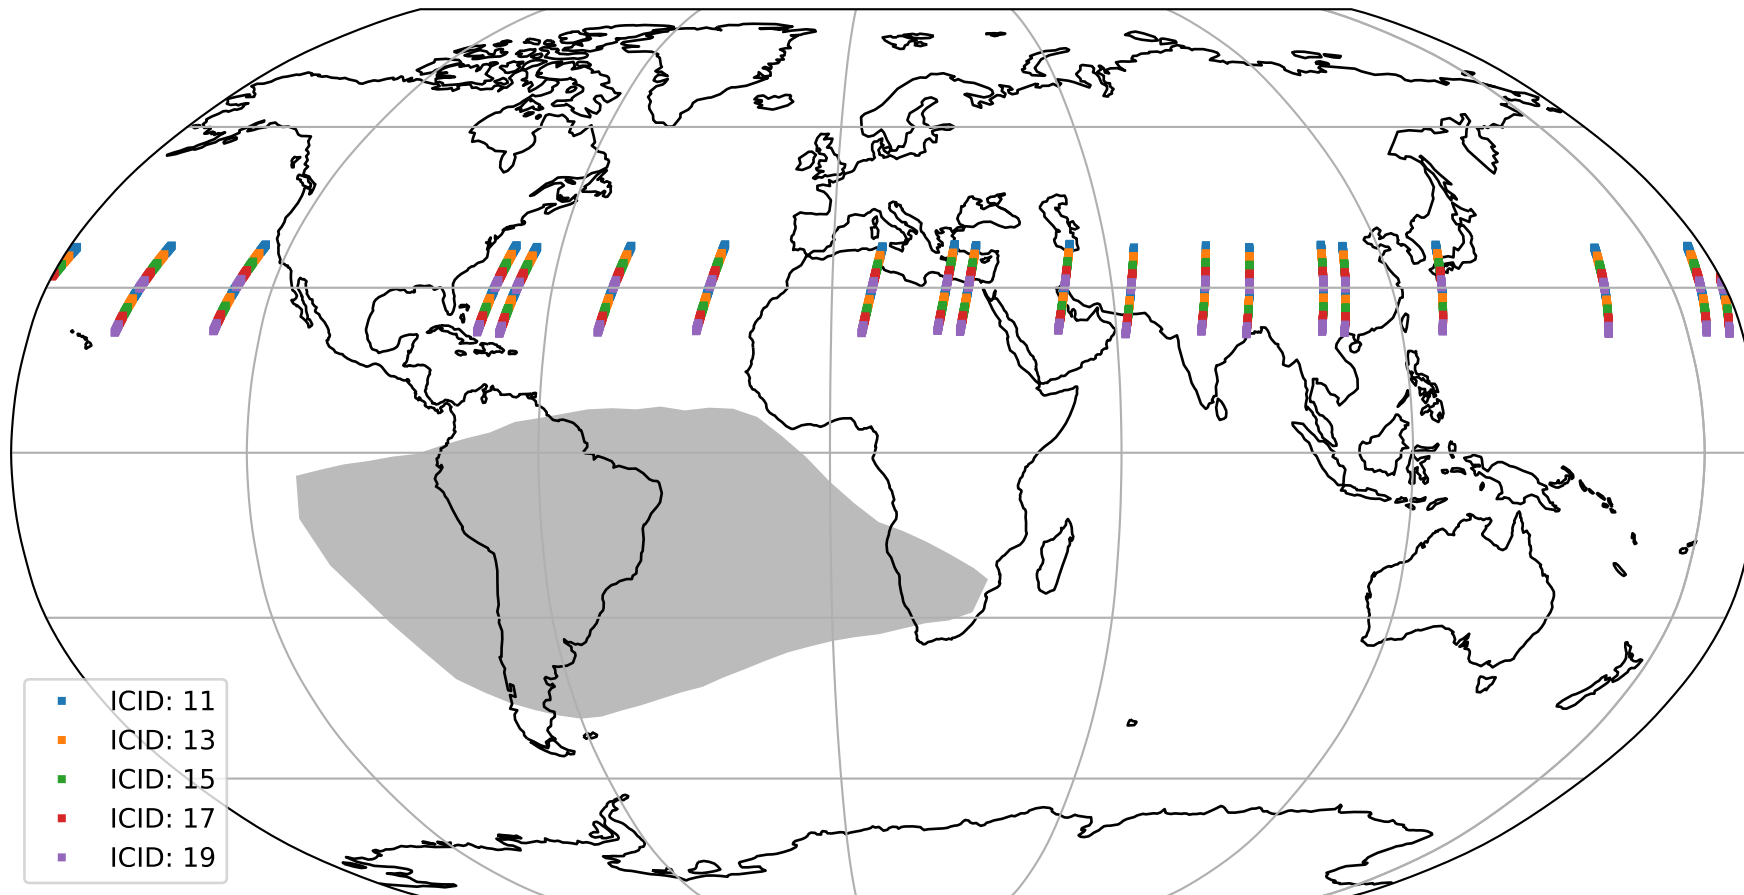

Tropomi SWIR offset (beta nominal)

orbits : 19 in [11737, 11782]
coverage : 2020-01-18 / 2020-01-21
median : 0.52594 V
spread : 0.035919 V
created : 2023-08-22T11:05:47

value detector map

Tropomi SWIR offset (beta nominal)

orbits : 19 in [11737, 11782]
coverage : 2020-01-18 / 2020-01-21
median : 28.718 μV
spread : 14.63 μV
created : 2023-08-22T11:05:47

Tropomi SWIR offset (beta nominal)

orbits : 19 in [11737, 11782]
coverage : 2020-01-18 / 2020-01-21
median : -0.088021 mV
spread : 0.36731 mV
created : 2023-08-22T11:05:47

value compared with SWIR offset CKD

Tropomi SWIR offset (beta nominal) ground-tracks of Sentinel-5P

orbits : 19 in [11737, 11782]
coverage : 2020-01-18 / 2020-01-21
created : 2023-08-22T11:05:48

Tropomi SWIR offset (beta nominal)

orbits : [1867, 11782]
coverage : 2018-02-20 / 2020-01-21
created : 2023-08-22T11:05:48

trend of detector median & temperatures