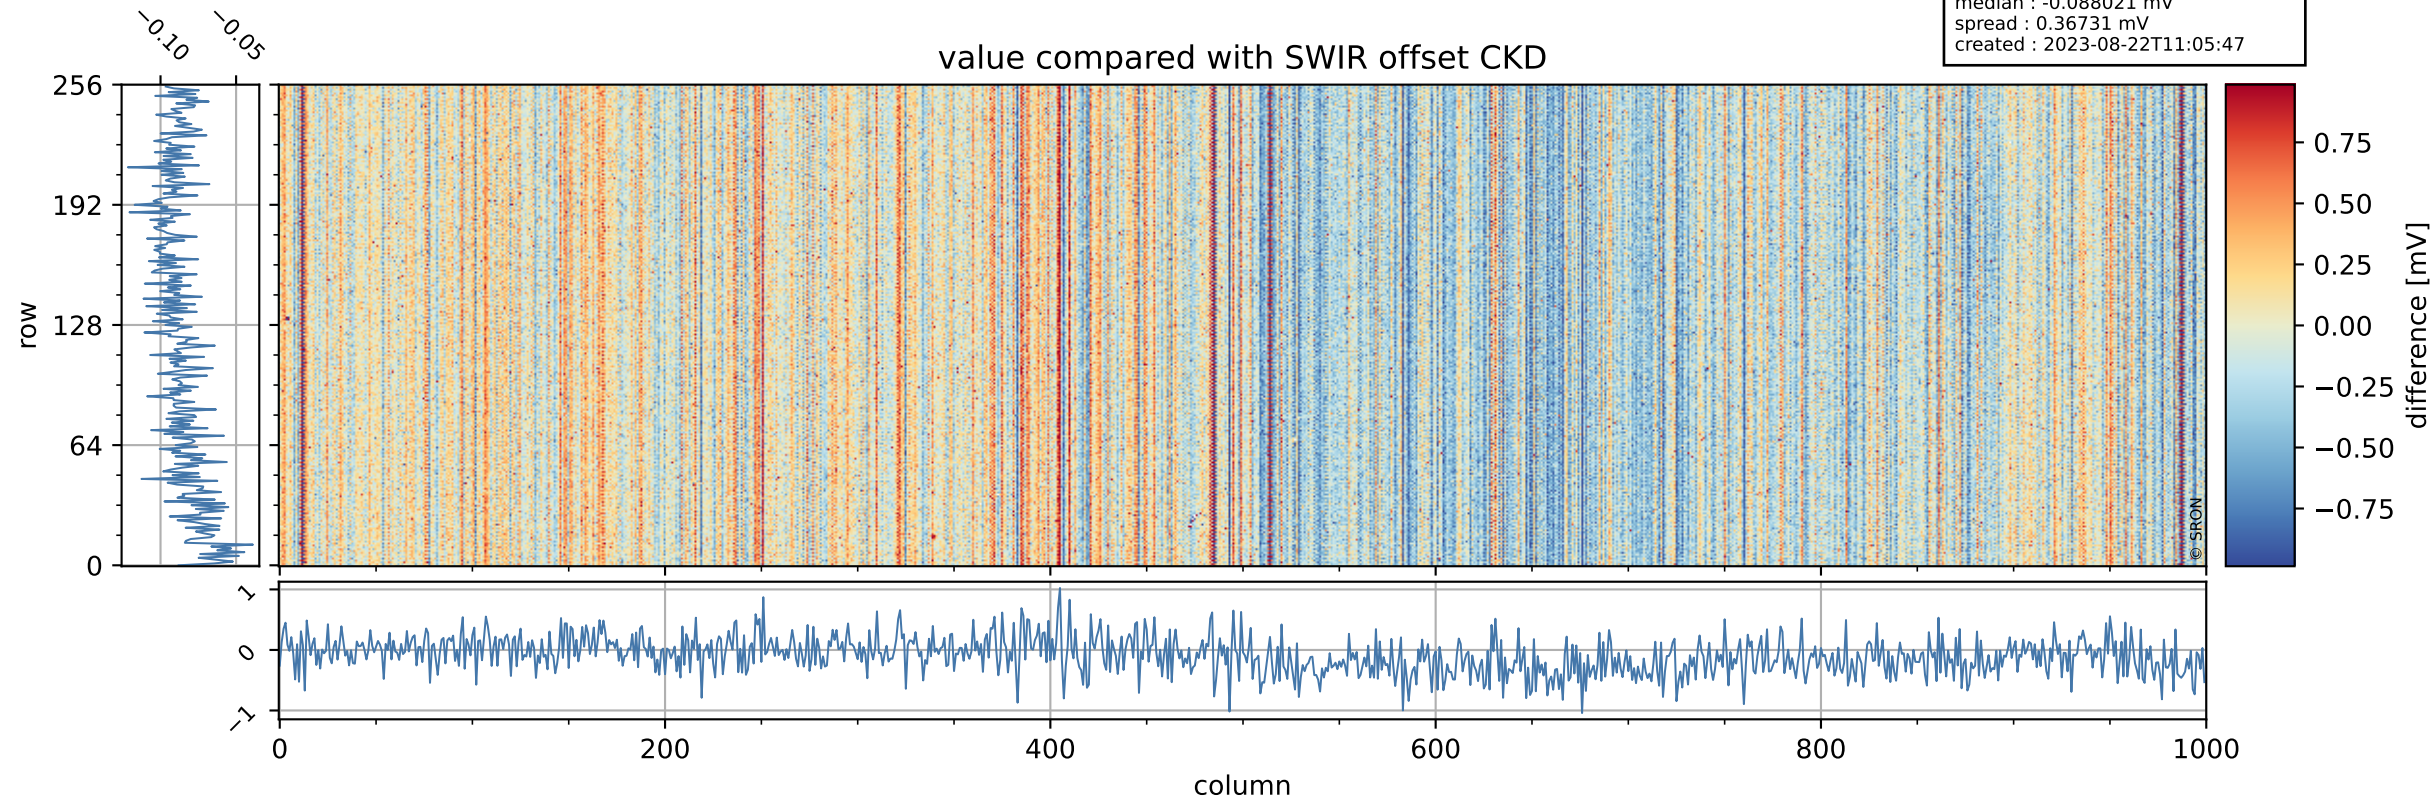

Tropomi SWIR offset (beta nominal)

orbits : 19 in [11737, 11782]
coverage : 2020-01-18 / 2020-01-21
median : 0.52594 V
spread : 0.035919 V
created : 2023-08-22T11:05:47

value detector map

Tropomi SWIR offset (beta nominal)

orbits : 19 in [11737, 11782]
coverage : 2020-01-18 / 2020-01-21
median : 28.718 μV
spread : 14.63 μV
created : 2023-08-22T11:05:47

Tropomi SWIR offset (beta nominal)

orbits : 19 in [11737, 11782]
coverage : 2020-01-18 / 2020-01-21
median : -0.088021 mV
spread : 0.36731 mV
created : 2023-08-22T11:05:47

value compared with SWIR offset CKD

Tropomi SWIR offset (beta nominal) ground-tracks of Sentinel-5P

orbits : 19 in [11737, 11782]
coverage : 2020-01-18 / 2020-01-21
created : 2023-08-22T11:05:48

Tropomi SWIR offset (beta nominal)

orbits : [1867, 11782]
coverage : 2018-02-20 / 2020-01-21
created : 2023-08-22T11:05:48

trend of detector median & temperatures