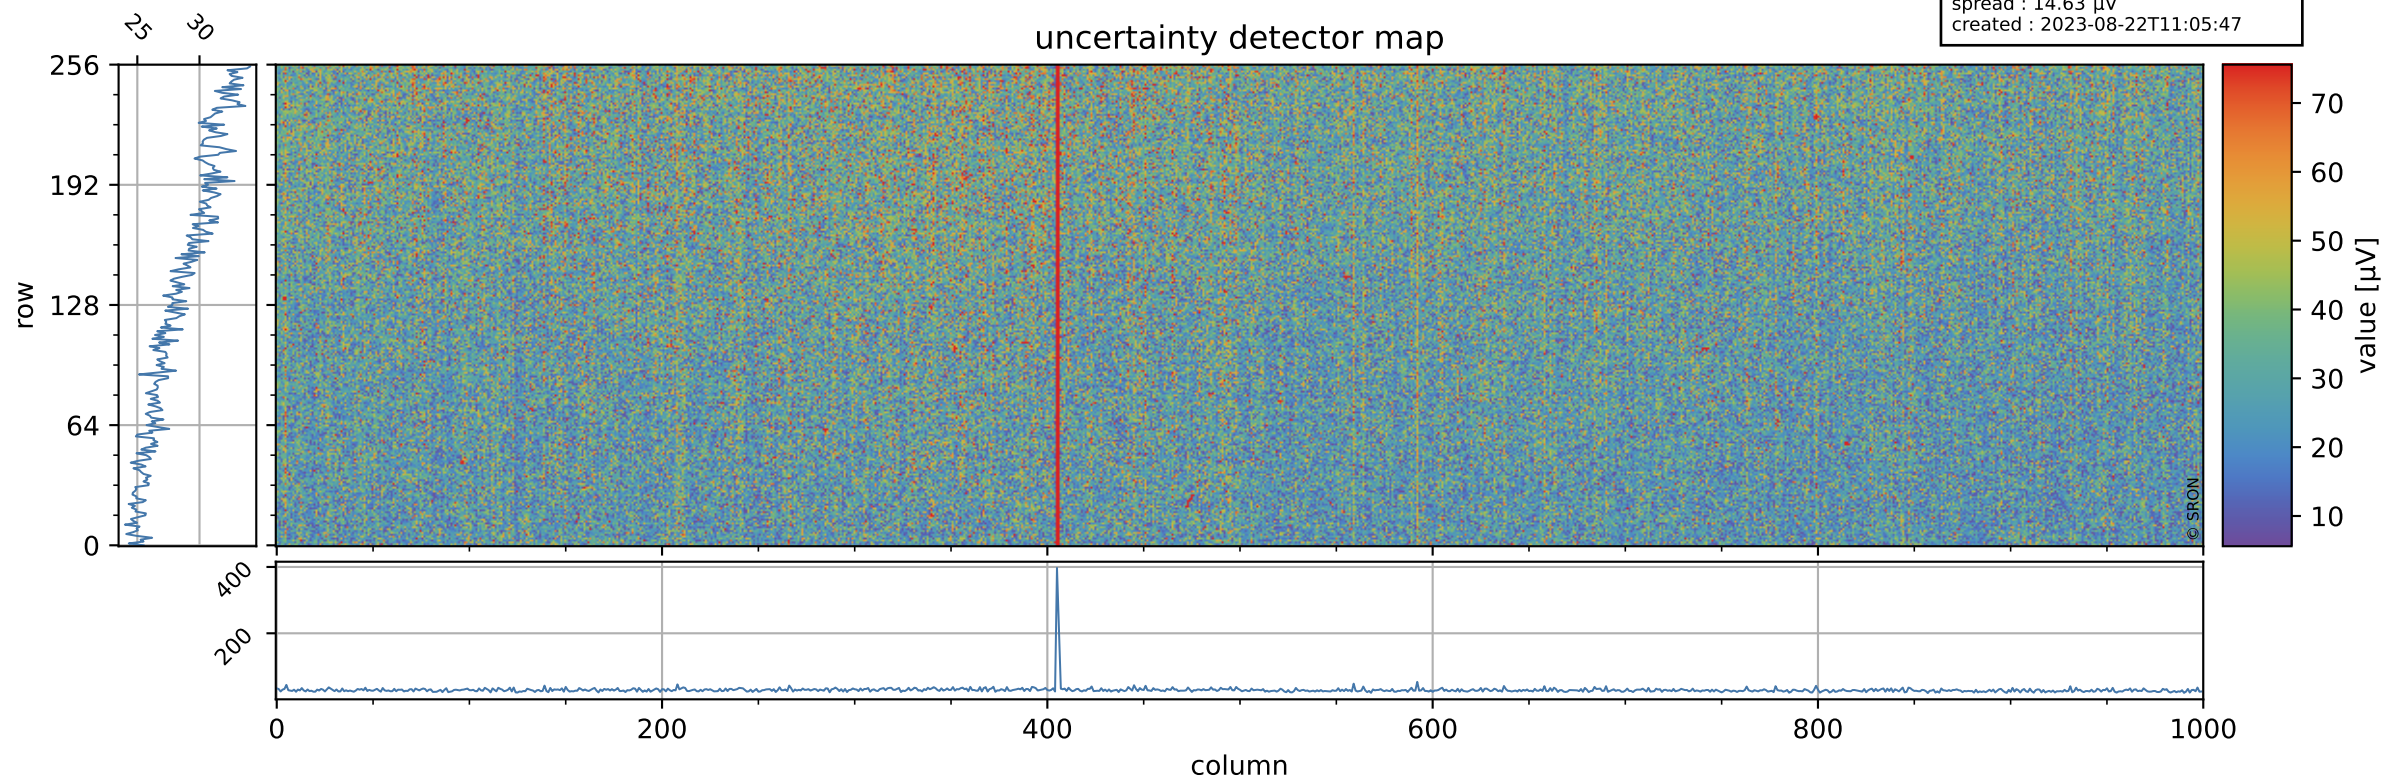

Tropomi SWIR offset (beta nominal)

orbits : 19 in [11737, 11782]
coverage : 2020-01-18 / 2020-01-21
median : 0.52594 V
spread : 0.035919 V
created : 2023-08-22T11:05:47

value detector map

Tropomi SWIR offset (beta nominal)

orbits : 19 in [11737, 11782]
coverage : 2020-01-18 / 2020-01-21
median : 28.718 μV
spread : 14.63 μV
created : 2023-08-22T11:05:47

Tropomi SWIR offset (beta nominal)

orbits : 19 in [11737, 11782]
coverage : 2020-01-18 / 2020-01-21
median : -0.088021 mV
spread : 0.36731 mV
created : 2023-08-22T11:05:47

value compared with SWIR offset CKD

Tropomi SWIR offset (beta nominal) ground-tracks of Sentinel-5P

orbits : 19 in [11737, 11782]
coverage : 2020-01-18 / 2020-01-21
created : 2023-08-22T11:05:48

Tropomi SWIR offset (beta nominal)

orbits : [1867, 11782]
coverage : 2018-02-20 / 2020-01-21
created : 2023-08-22T11:05:48

trend of detector median & temperatures