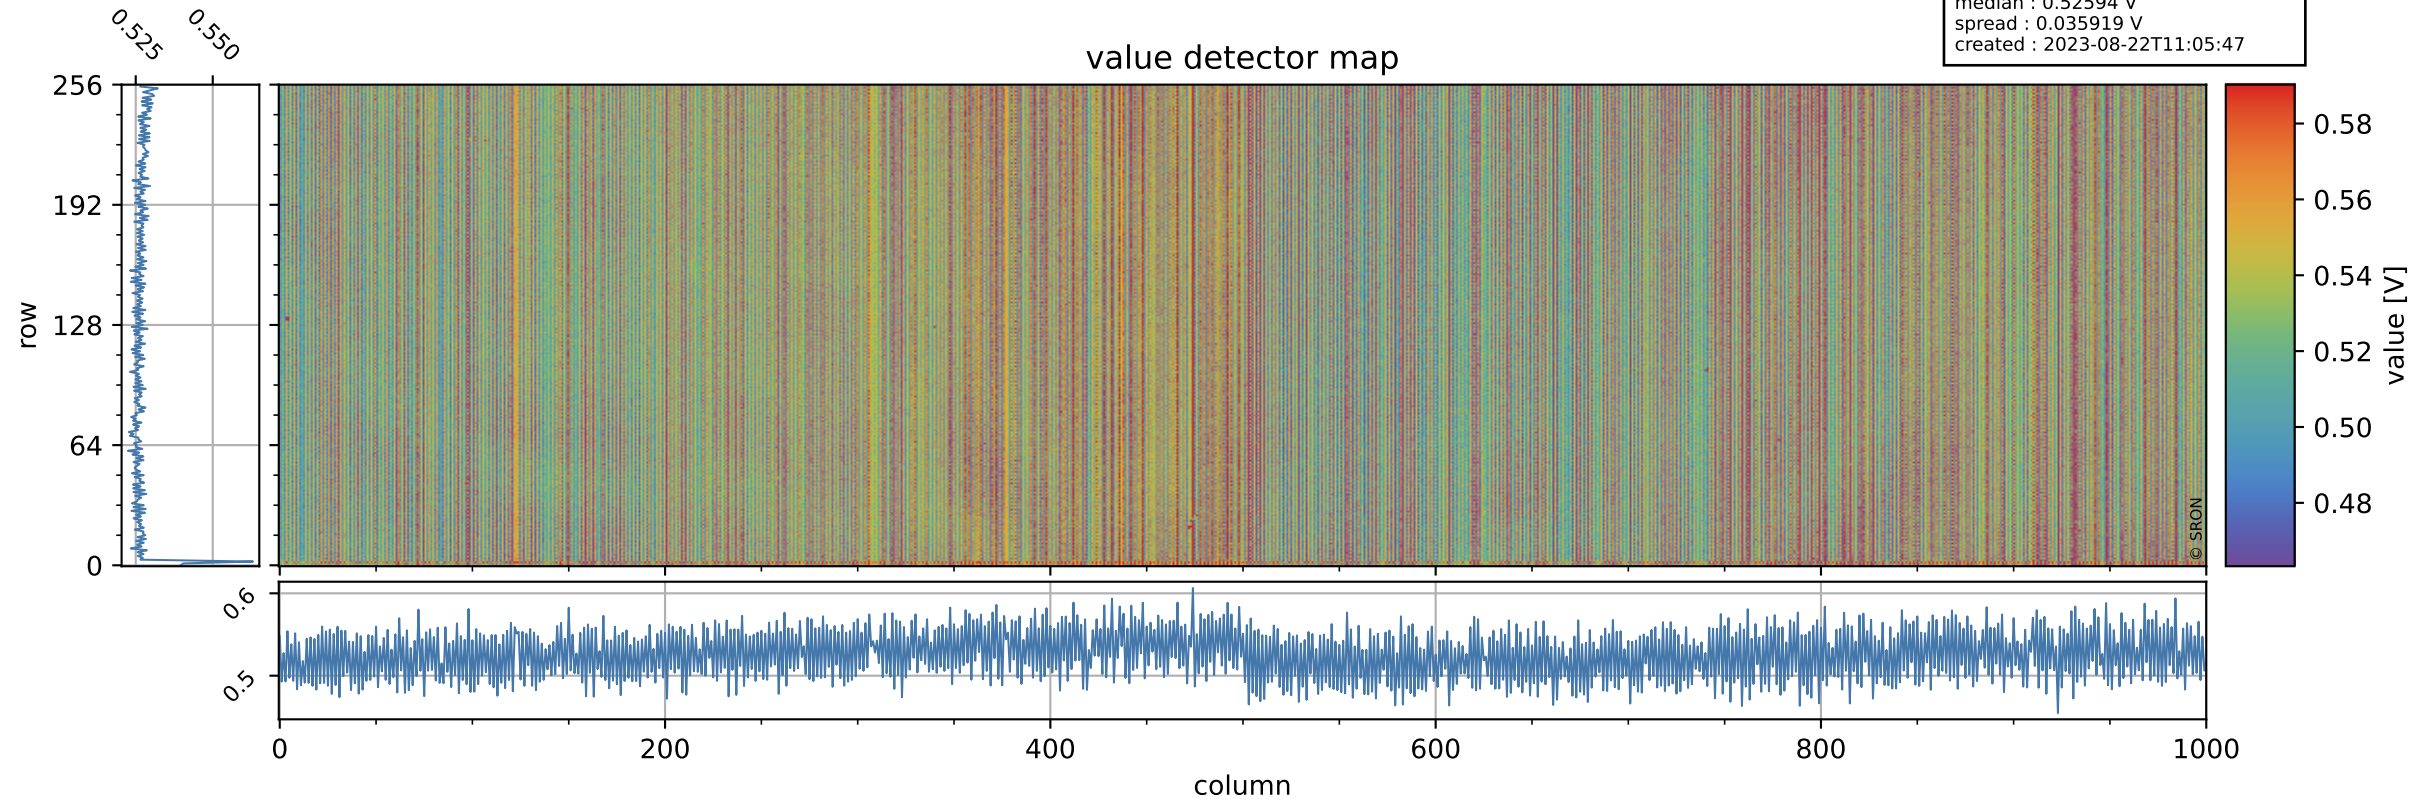

Tropomi SWIR offset (beta nominal)

orbits : 19 in [11737, 11782]
coverage : 2020-01-18 / 2020-01-21
median : 0.52594 V
spread : 0.035919 V
created : 2023-08-22T11:05:47

value detector map

Tropomi SWIR offset (beta nominal)

orbits : 19 in [11737, 11782]
coverage : 2020-01-18 / 2020-01-21
median : 28.718 μV
spread : 14.63 μV
created : 2023-08-22T11:05:47

Tropomi SWIR offset (beta nominal)

orbits : 19 in [11737, 11782]
coverage : 2020-01-18 / 2020-01-21
median : -0.088021 mV
spread : 0.36731 mV
created : 2023-08-22T11:05:47

value compared with SWIR offset CKD

Tropomi SWIR offset (beta nominal) ground-tracks of Sentinel-5P

orbits : 19 in [11737, 11782]
coverage : 2020-01-18 / 2020-01-21
created : 2023-08-22T11:05:48

Tropomi SWIR offset (beta nominal)

orbits : [1867, 11782]
coverage : 2018-02-20 / 2020-01-21
created : 2023-08-22T11:05:48

trend of detector median & temperatures