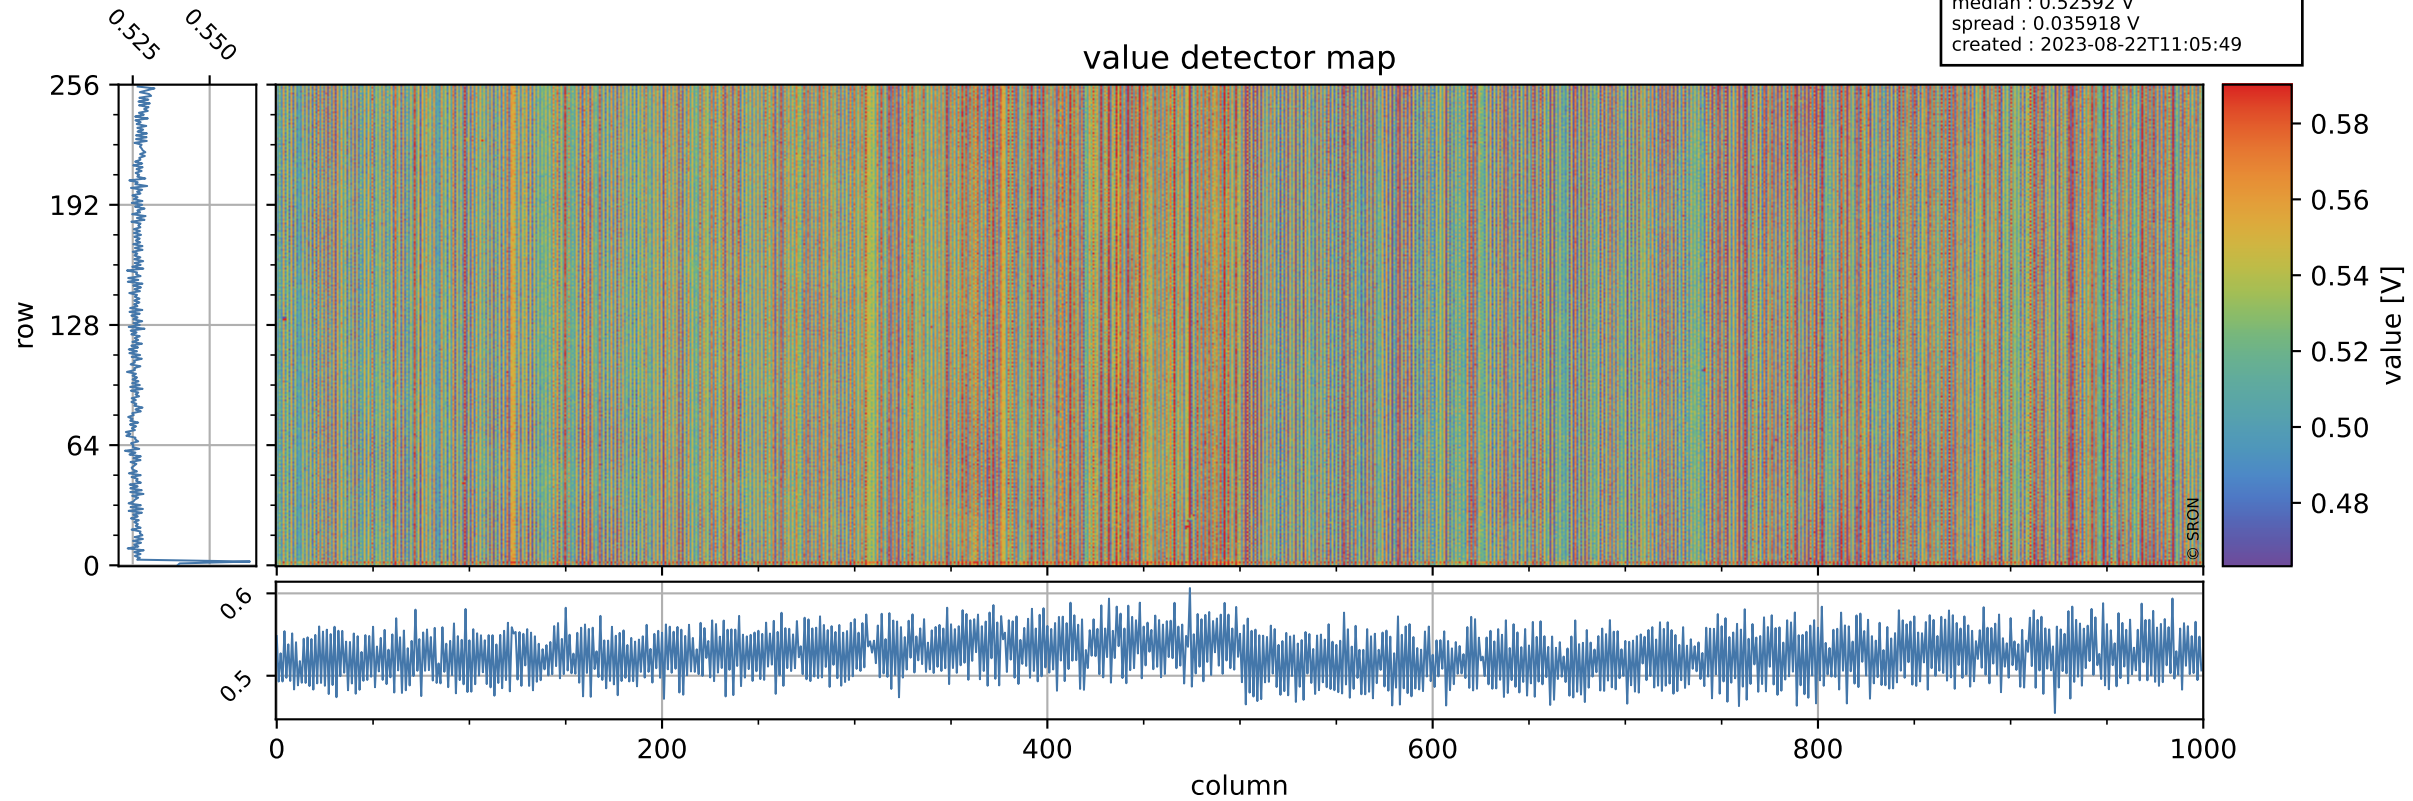

Tropomi SWIR offset (beta nominal)

orbits : 20 in [11782, 11827]
coverage : 2020-01-22 / 2020-01-25
median : 0.52592 V
spread : 0.035918 V
created : 2023-08-22T11:05:49

value detector map

Tropomi SWIR offset (beta nominal)

orbits : 20 in [11782, 11827]
coverage : 2020-01-22 / 2020-01-25
median : 28.82 μV
spread : 14.654 μV
created : 2023-08-22T11:05:49

Tropomi SWIR offset (beta nominal)

orbits : 20 in [11782, 11827]
coverage : 2020-01-22 / 2020-01-25
median : -0.10229 mV
spread : 0.36243 mV
created : 2023-08-22T11:05:49

value compared with SWIR offset CKD

Tropomi SWIR offset (beta nominal) ground-tracks of Sentinel-5P

orbits : 20 in [11782, 11827]
coverage : 2020-01-22 / 2020-01-25
created : 2023-08-22T11:05:50

Tropomi SWIR offset (beta nominal)

orbits : [1867, 11827]
coverage : 2018-02-20 / 2020-01-25
created : 2023-08-22T11:05:50

trend of detector median & temperatures