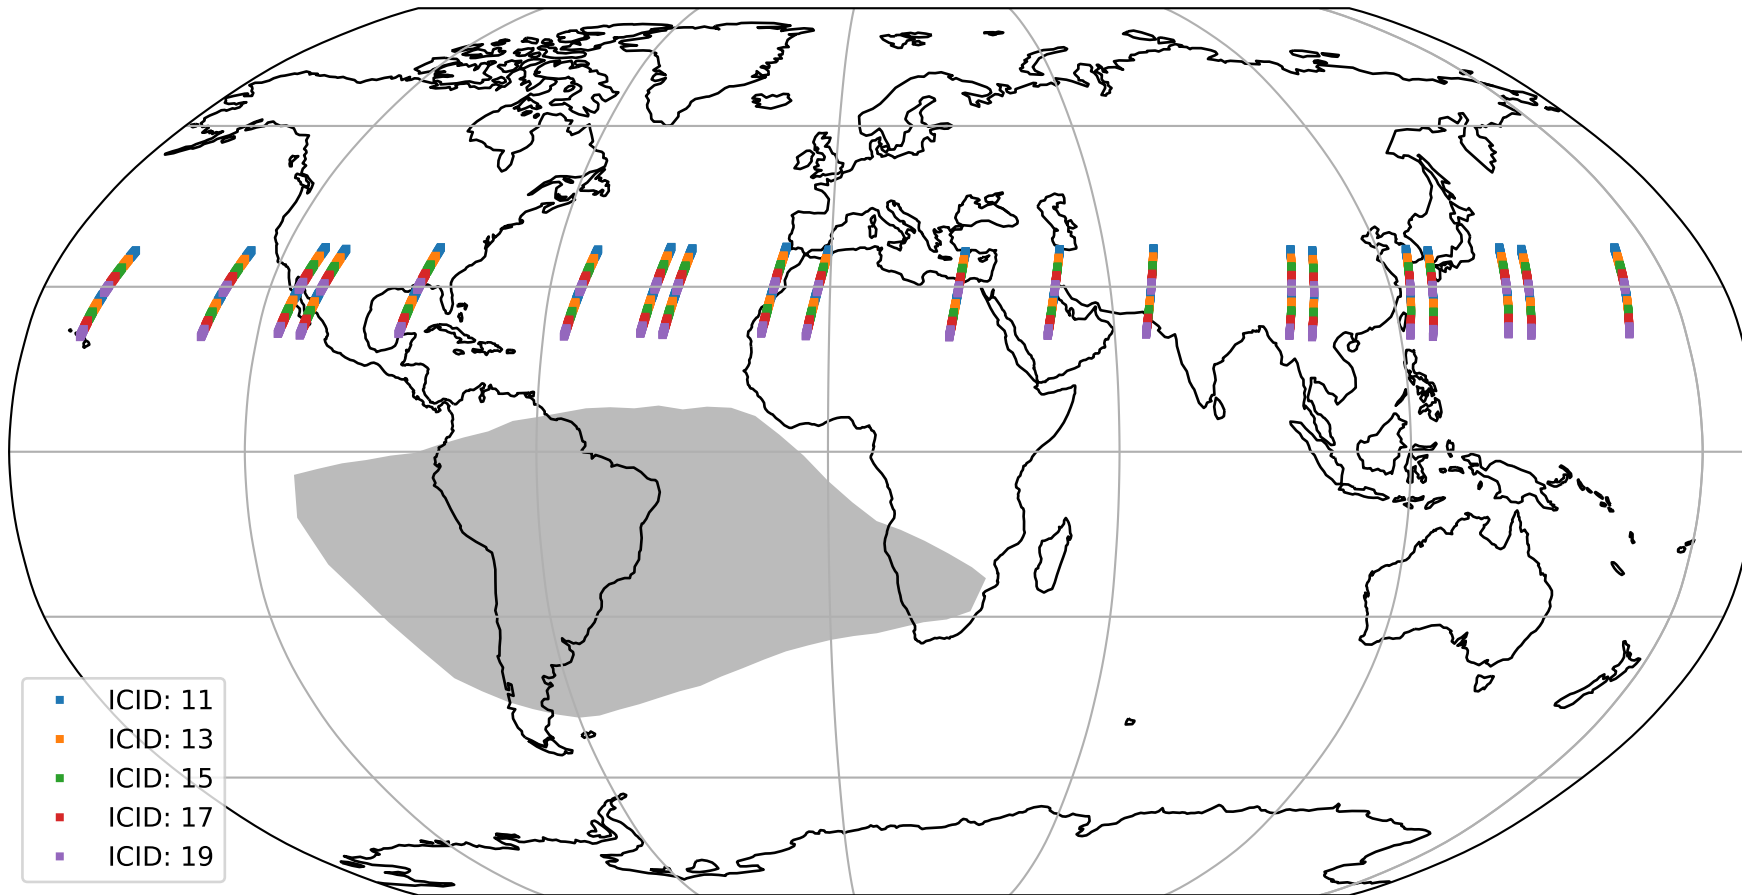

Tropomi SWIR offset (beta nominal)

orbits : 20 in [11782, 11827]
coverage : 2020-01-22 / 2020-01-25
median : 0.52592 V
spread : 0.035918 V
created : 2023-08-22T11:05:49

value detector map

Tropomi SWIR offset (beta nominal)

orbits : 20 in [11782, 11827]
coverage : 2020-01-22 / 2020-01-25
median : 28.82 μV
spread : 14.654 μV
created : 2023-08-22T11:05:49

Tropomi SWIR offset (beta nominal)

orbits : 20 in [11782, 11827]
coverage : 2020-01-22 / 2020-01-25
median : -0.10229 mV
spread : 0.36243 mV
created : 2023-08-22T11:05:49

value compared with SWIR offset CKD

Tropomi SWIR offset (beta nominal) ground-tracks of Sentinel-5P

orbits : 20 in [11782, 11827]
coverage : 2020-01-22 / 2020-01-25
created : 2023-08-22T11:05:50

Tropomi SWIR offset (beta nominal)

orbits : [1867, 11827]
coverage : 2018-02-20 / 2020-01-25
created : 2023-08-22T11:05:50

trend of detector median & temperatures