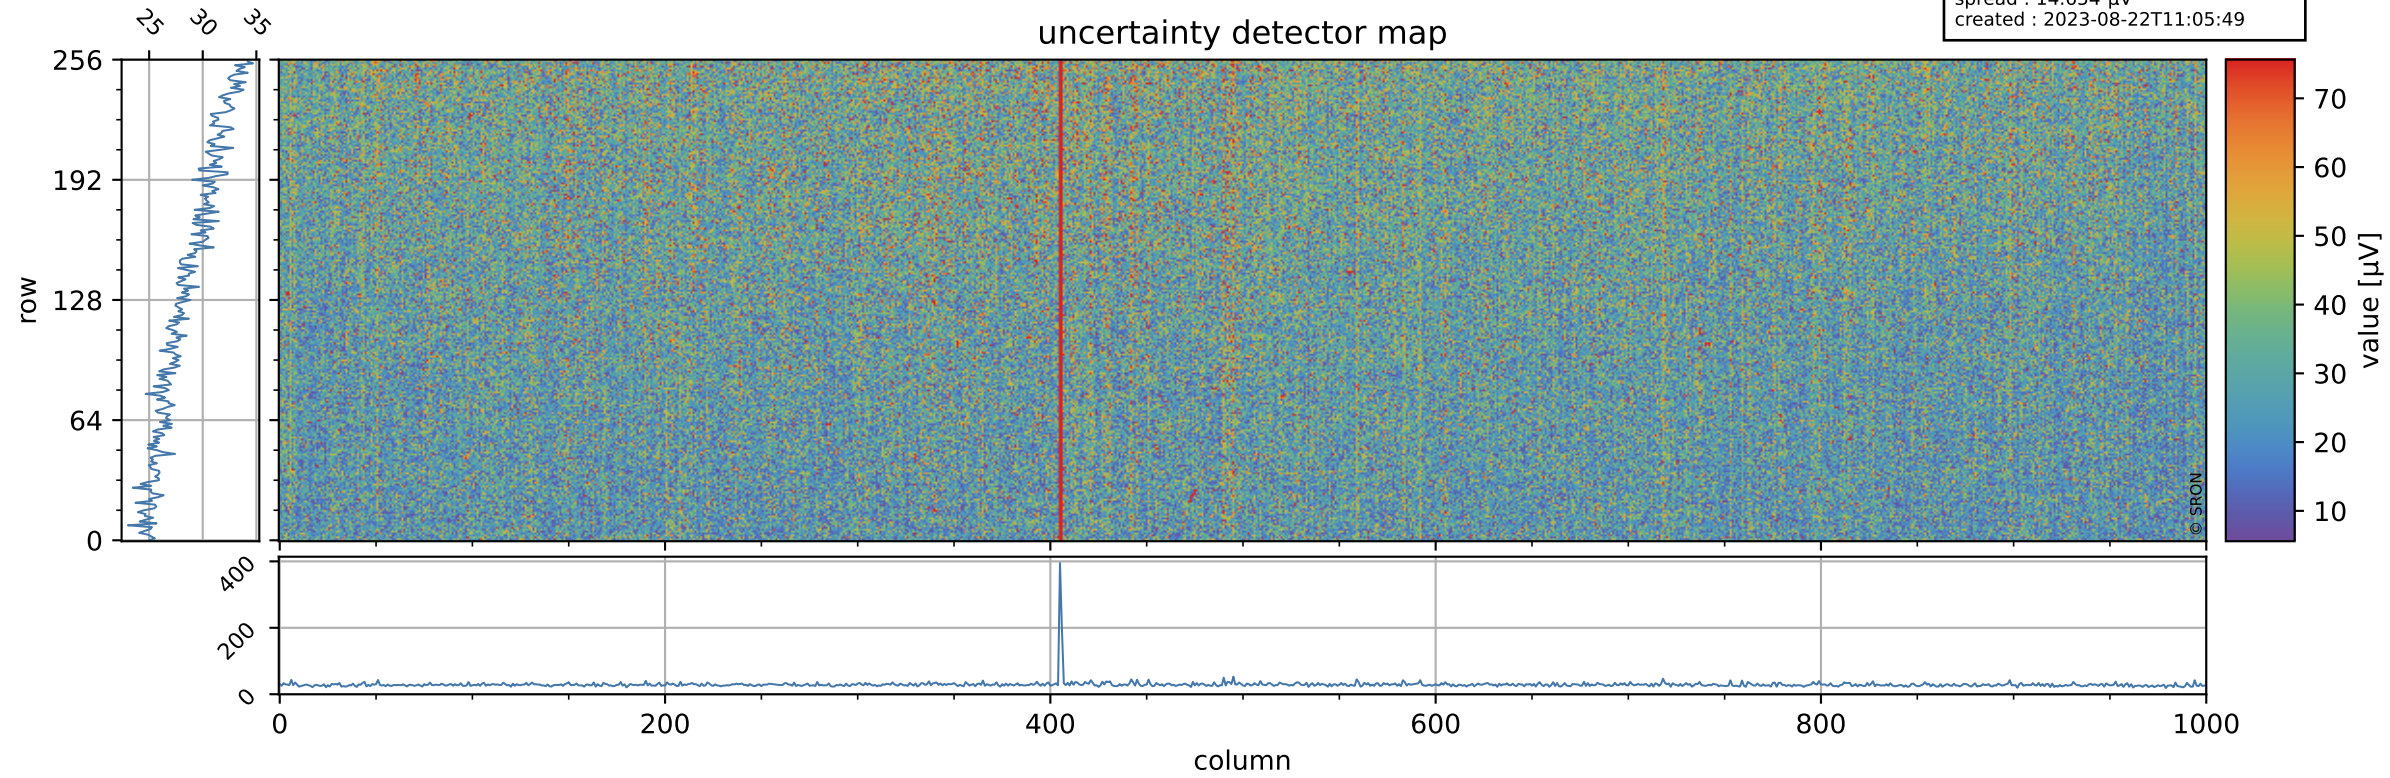

Tropomi SWIR offset (beta nominal)

orbits : 20 in [11782, 11827]
coverage : 2020-01-22 / 2020-01-25
median : 0.52592 V
spread : 0.035918 V
created : 2023-08-22T11:05:49

value detector map

Tropomi SWIR offset (beta nominal)

orbits : 20 in [11782, 11827]
coverage : 2020-01-22 / 2020-01-25
median : 28.82 μV
spread : 14.654 μV
created : 2023-08-22T11:05:49

Tropomi SWIR offset (beta nominal)

orbits : 20 in [11782, 11827]
coverage : 2020-01-22 / 2020-01-25
median : -0.10229 mV
spread : 0.36243 mV
created : 2023-08-22T11:05:49

value compared with SWIR offset CKD

Tropomi SWIR offset (beta nominal) ground-tracks of Sentinel-5P

orbits : 20 in [11782, 11827]
coverage : 2020-01-22 / 2020-01-25
created : 2023-08-22T11:05:50

Tropomi SWIR offset (beta nominal)

orbits : [1867, 11827]
coverage : 2018-02-20 / 2020-01-25
created : 2023-08-22T11:05:50

trend of detector median & temperatures