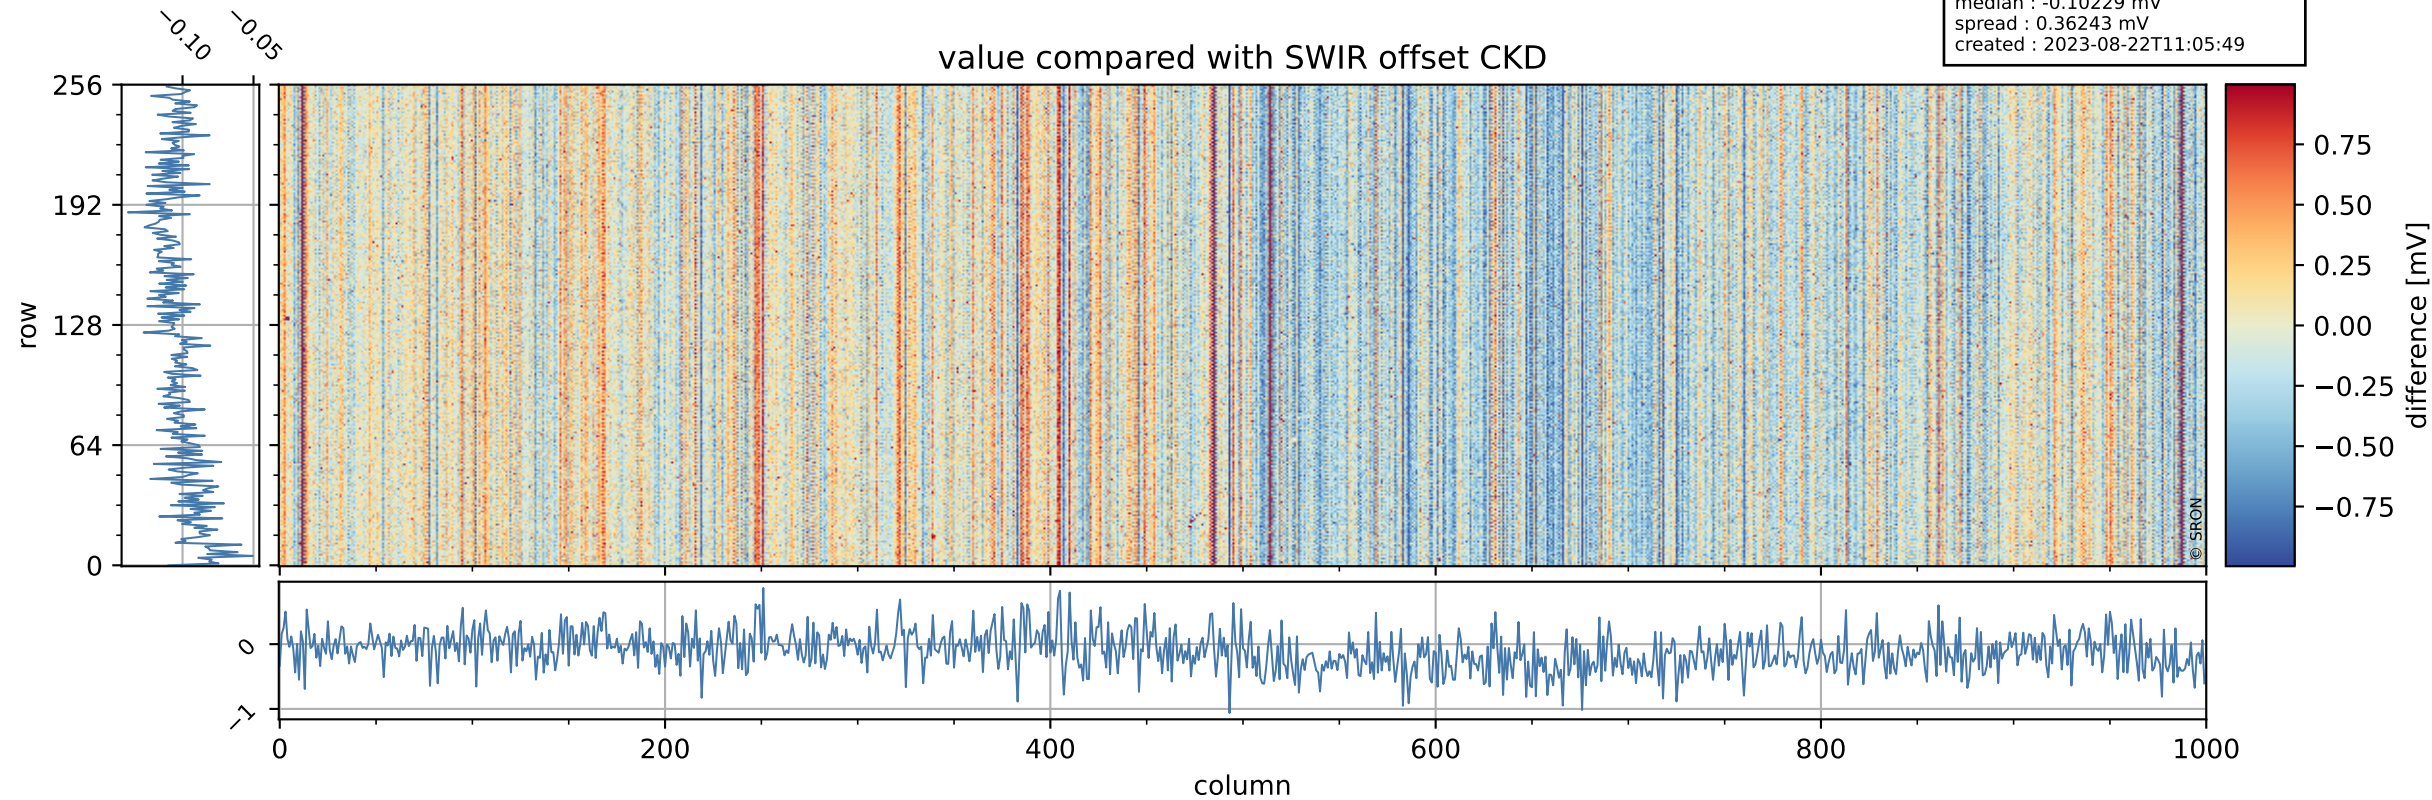

Tropomi SWIR offset (beta nominal)

orbits : 20 in [11782, 11827]
coverage : 2020-01-22 / 2020-01-25
median : 0.52592 V
spread : 0.035918 V
created : 2023-08-22T11:05:49

value detector map

Tropomi SWIR offset (beta nominal)

orbits : 20 in [11782, 11827]
coverage : 2020-01-22 / 2020-01-25
median : 28.82 μV
spread : 14.654 μV
created : 2023-08-22T11:05:49

Tropomi SWIR offset (beta nominal)

orbits : 20 in [11782, 11827]
coverage : 2020-01-22 / 2020-01-25
median : -0.10229 mV
spread : 0.36243 mV
created : 2023-08-22T11:05:49

value compared with SWIR offset CKD

Tropomi SWIR offset (beta nominal) ground-tracks of Sentinel-5P

orbits : 20 in [11782, 11827]
coverage : 2020-01-22 / 2020-01-25
created : 2023-08-22T11:05:50

Tropomi SWIR offset (beta nominal)

orbits : [1867, 11827]
coverage : 2018-02-20 / 2020-01-25
created : 2023-08-22T11:05:50

trend of detector median & temperatures