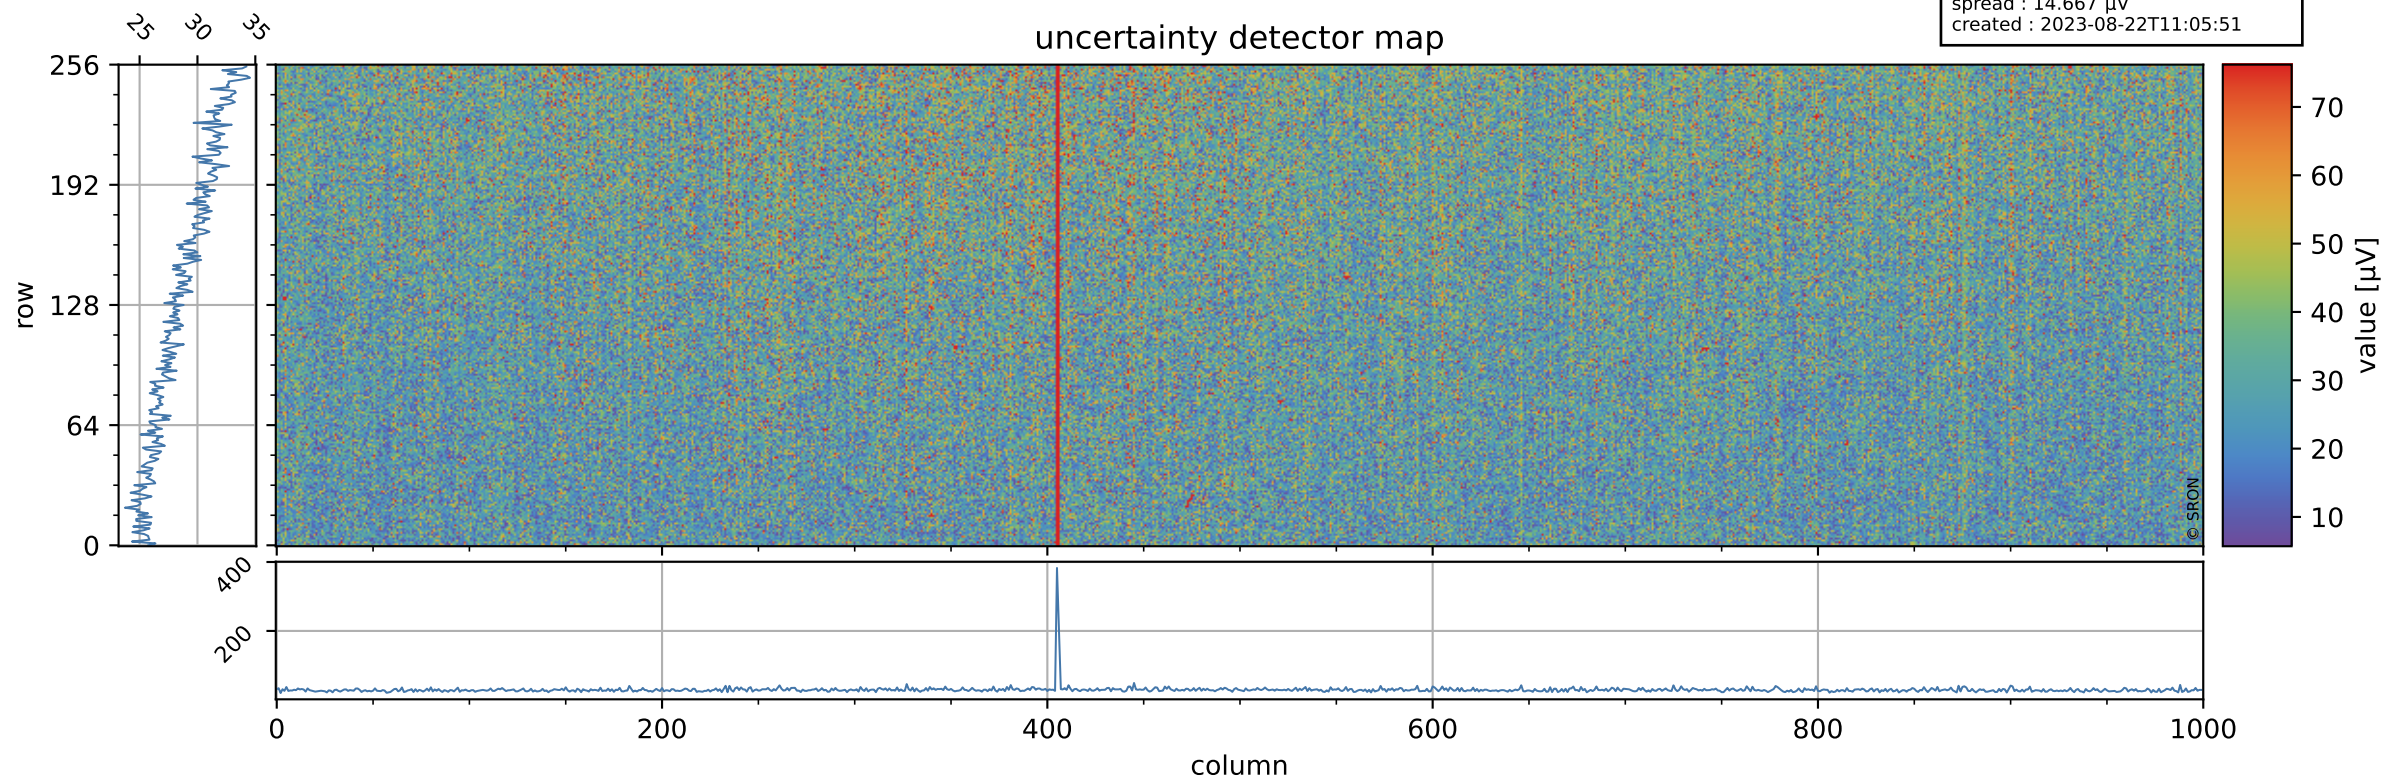

Tropomi SWIR offset (beta nominal)

orbits : 18 in [11827, 11872]
coverage : 2020-01-25 / 2020-01-28
median : 0.52593 V
spread : 0.035919 V
created : 2023-08-22T11:05:51

value detector map

Tropomi SWIR offset (beta nominal)

orbits : 18 in [11827, 11872]
coverage : 2020-01-25 / 2020-01-28
median : 28.951 μV
spread : 14.667 μV
created : 2023-08-22T11:05:51

Tropomi SWIR offset (beta nominal)

orbits : 18 in [11827, 11872]
coverage : 2020-01-25 / 2020-01-28
median : -0.095688 mV
spread : 0.36841 mV
created : 2023-08-22T11:05:51

value compared with SWIR offset CKD

Tropomi SWIR offset (beta nominal) ground-tracks of Sentinel-5P

orbits : 18 in [11827, 11872]
coverage : 2020-01-25 / 2020-01-28
created : 2023-08-22T11:05:51

Tropomi SWIR offset (beta nominal)

orbits : [1867, 11872]
coverage : 2018-02-20 / 2020-01-28
created : 2023-08-22T11:05:52

trend of detector median & temperatures