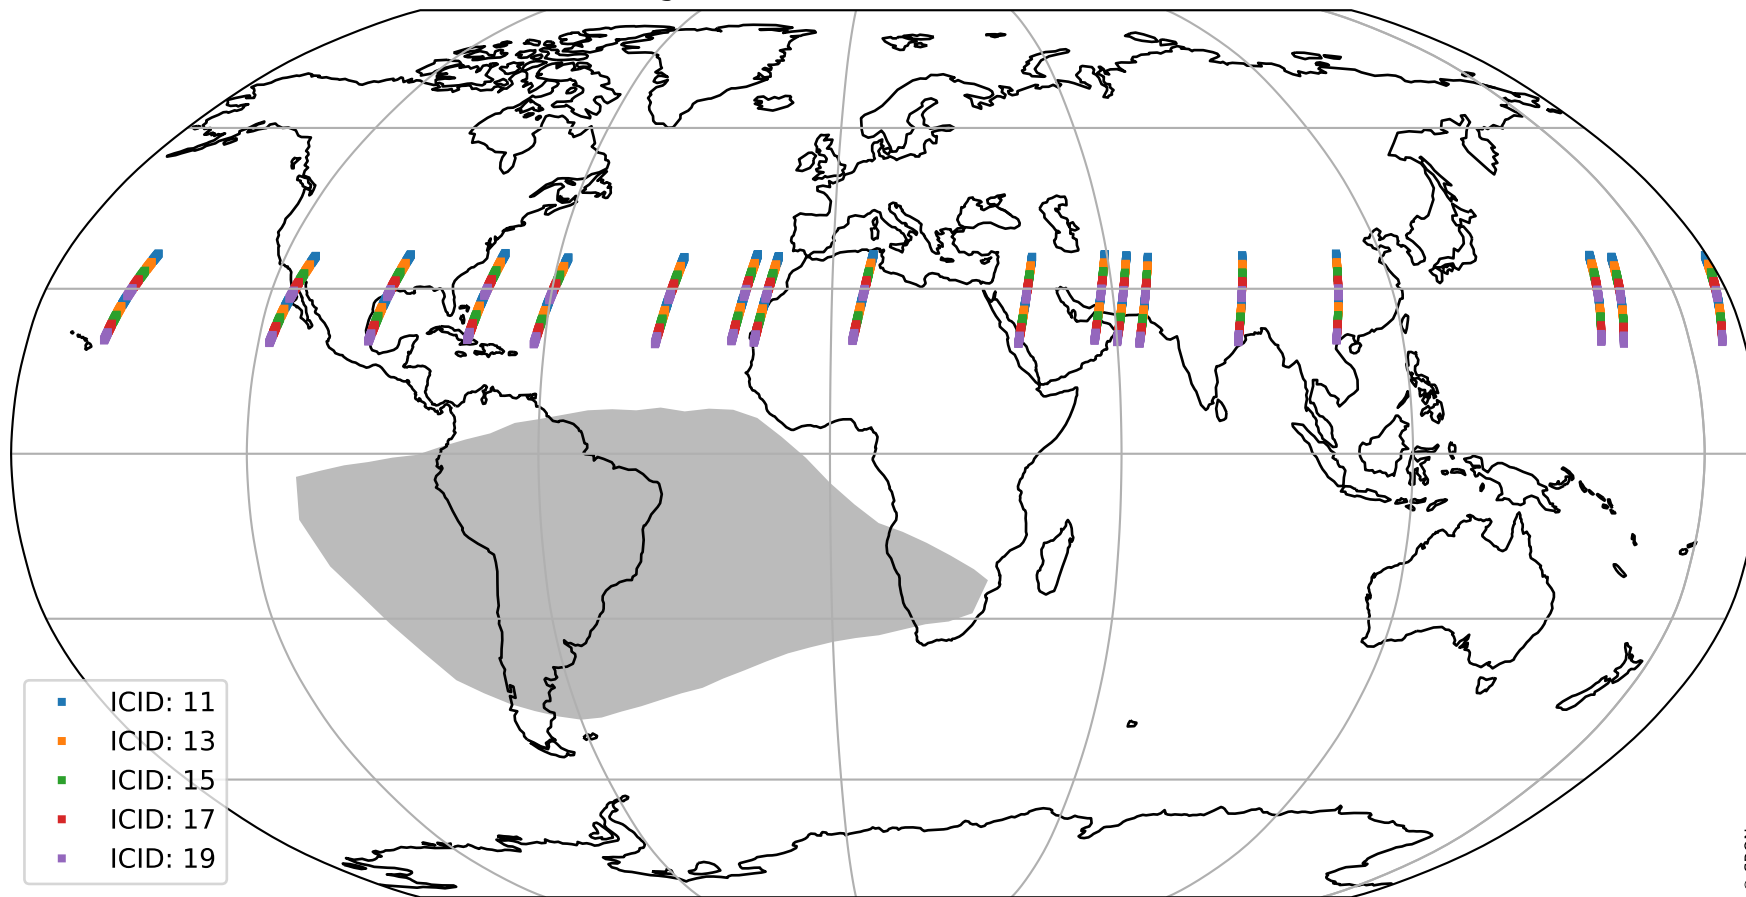

Tropomi SWIR offset (beta nominal)

orbits : 18 in [11827, 11872]
coverage : 2020-01-25 / 2020-01-28
median : 0.52593 V
spread : 0.035919 V
created : 2023-08-22T11:05:51

value detector map

Tropomi SWIR offset (beta nominal)

orbits : 18 in [11827, 11872]
coverage : 2020-01-25 / 2020-01-28
median : 28.951 μV
spread : 14.667 μV
created : 2023-08-22T11:05:51

Tropomi SWIR offset (beta nominal)

orbits : 18 in [11827, 11872]
coverage : 2020-01-25 / 2020-01-28
median : -0.095688 mV
spread : 0.36841 mV
created : 2023-08-22T11:05:51

value compared with SWIR offset CKD

Tropomi SWIR offset (beta nominal) ground-tracks of Sentinel-5P

orbits : 18 in [11827, 11872]
coverage : 2020-01-25 / 2020-01-28
created : 2023-08-22T11:05:51

Tropomi SWIR offset (beta nominal)

orbits : [1867, 11872]
coverage : 2018-02-20 / 2020-01-28
created : 2023-08-22T11:05:52

trend of detector median & temperatures