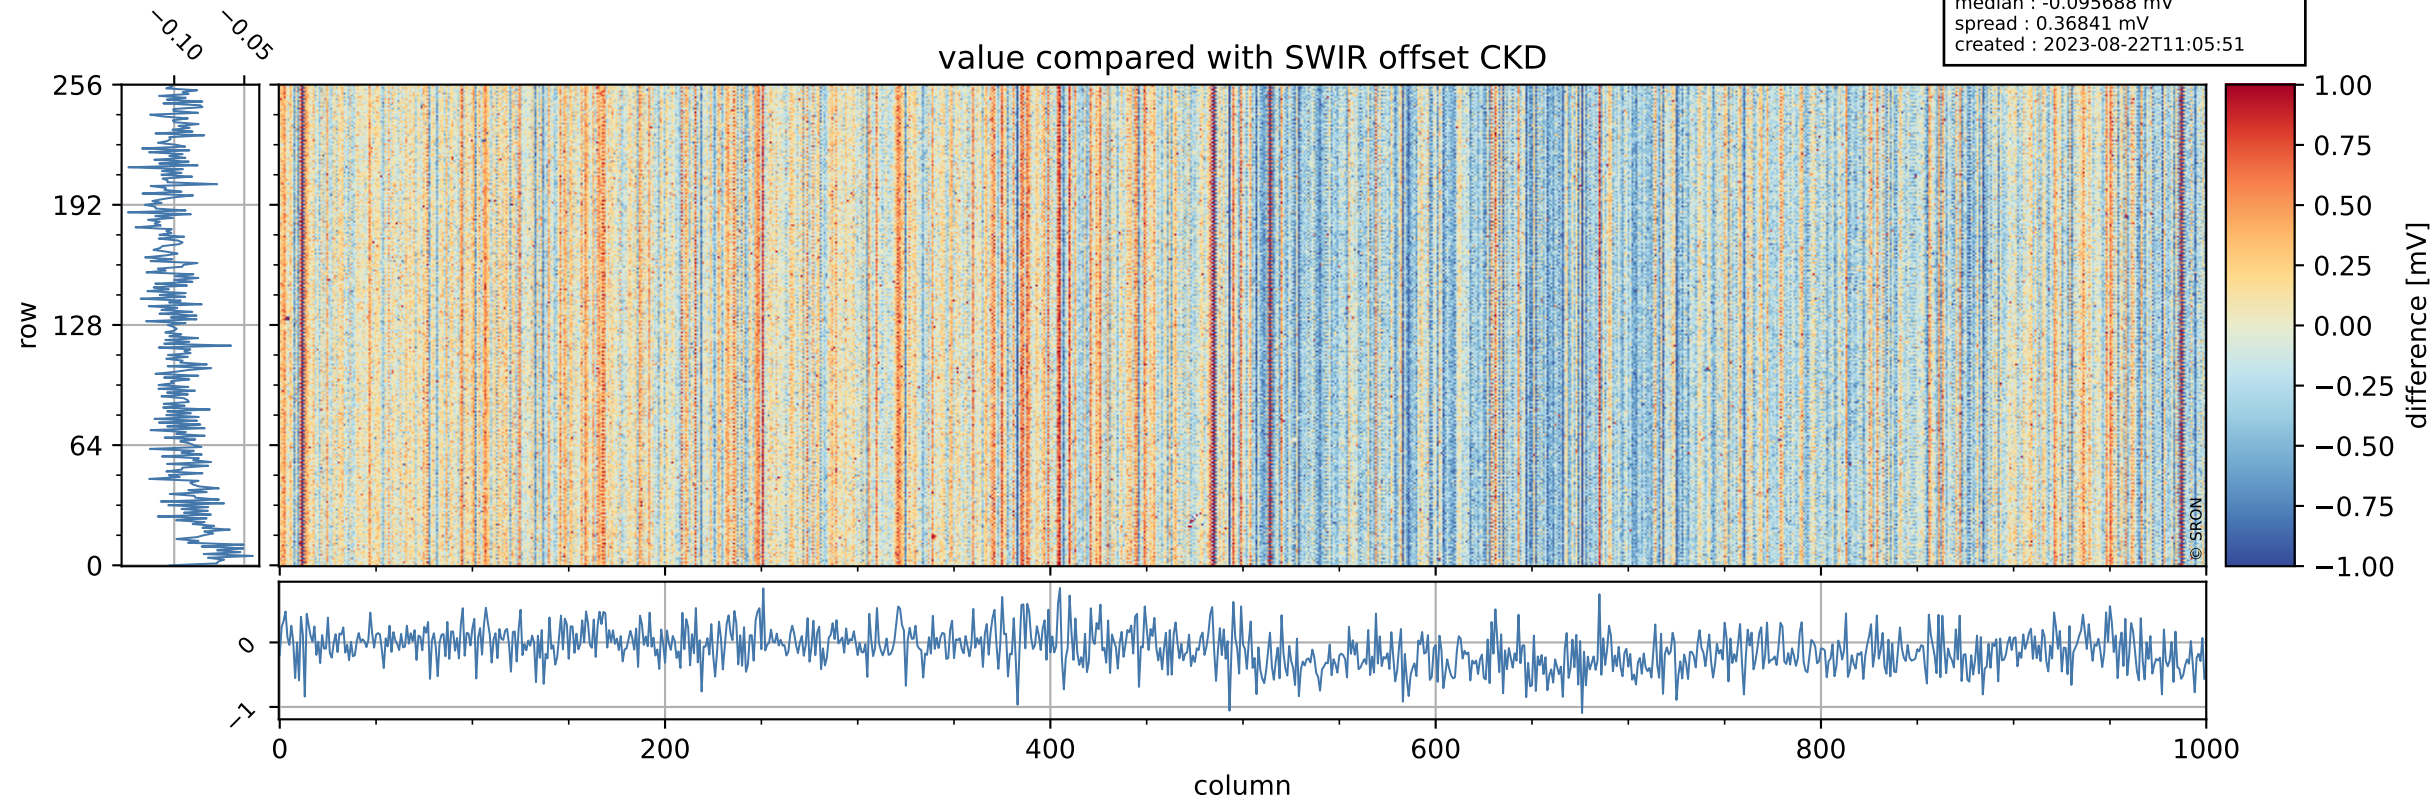

Tropomi SWIR offset (beta nominal)

orbits : 18 in [11827, 11872]
coverage : 2020-01-25 / 2020-01-28
median : 0.52593 V
spread : 0.035919 V
created : 2023-08-22T11:05:51

value detector map

Tropomi SWIR offset (beta nominal)

orbits : 18 in [11827, 11872]
coverage : 2020-01-25 / 2020-01-28
median : 28.951 μV
spread : 14.667 μV
created : 2023-08-22T11:05:51

Tropomi SWIR offset (beta nominal)

orbits : 18 in [11827, 11872]
coverage : 2020-01-25 / 2020-01-28
median : -0.095688 mV
spread : 0.36841 mV
created : 2023-08-22T11:05:51

value compared with SWIR offset CKD

Tropomi SWIR offset (beta nominal) ground-tracks of Sentinel-5P

orbits : 18 in [11827, 11872]
coverage : 2020-01-25 / 2020-01-28
created : 2023-08-22T11:05:51

Tropomi SWIR offset (beta nominal)

orbits : [1867, 11872]
coverage : 2018-02-20 / 2020-01-28
created : 2023-08-22T11:05:52

trend of detector median & temperatures