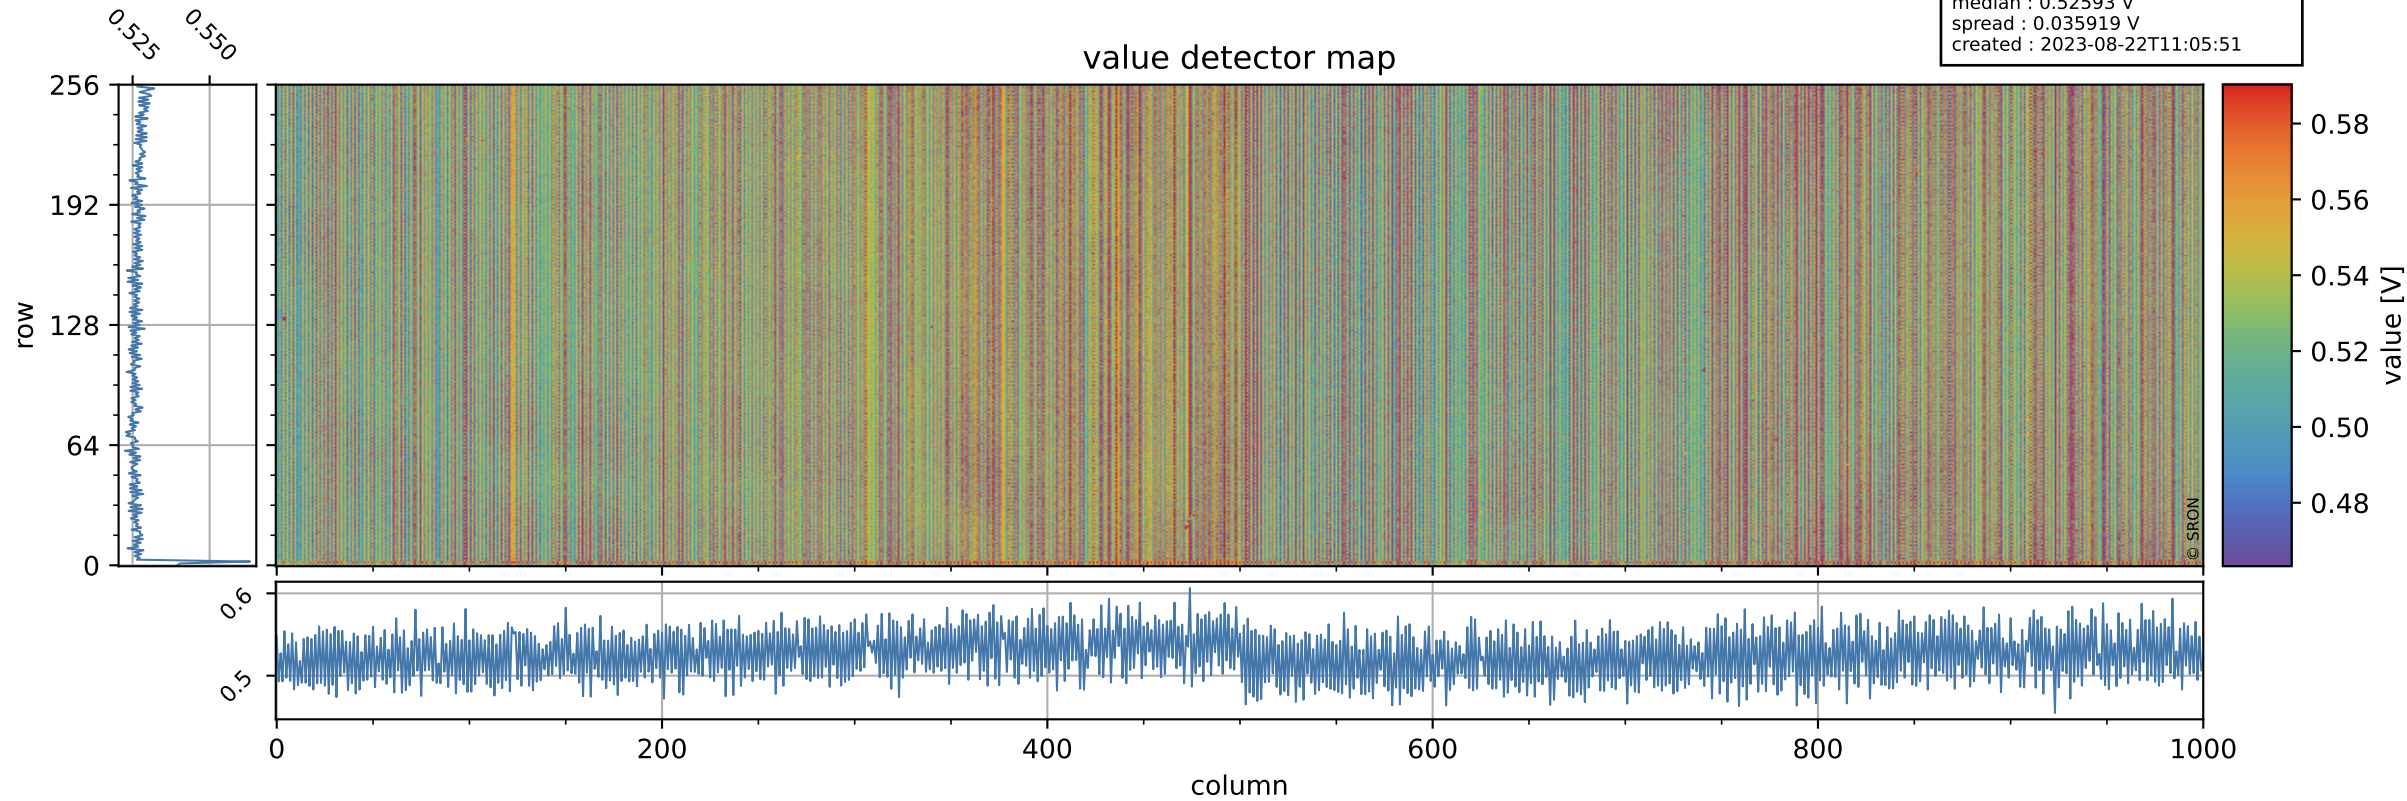

Tropomi SWIR offset (beta nominal)

orbits : 18 in [11827, 11872]
coverage : 2020-01-25 / 2020-01-28
median : 0.52593 V
spread : 0.035919 V
created : 2023-08-22T11:05:51

value detector map

Tropomi SWIR offset (beta nominal)

orbits : 18 in [11827, 11872]
coverage : 2020-01-25 / 2020-01-28
median : 28.951 μV
spread : 14.667 μV
created : 2023-08-22T11:05:51

Tropomi SWIR offset (beta nominal)

orbits : 18 in [11827, 11872]
coverage : 2020-01-25 / 2020-01-28
median : -0.095688 mV
spread : 0.36841 mV
created : 2023-08-22T11:05:51

value compared with SWIR offset CKD

Tropomi SWIR offset (beta nominal) ground-tracks of Sentinel-5P

orbits : 18 in [11827, 11872]
coverage : 2020-01-25 / 2020-01-28
created : 2023-08-22T11:05:51

Tropomi SWIR offset (beta nominal)

orbits : [1867, 11872]
coverage : 2018-02-20 / 2020-01-28
created : 2023-08-22T11:05:52

trend of detector median & temperatures