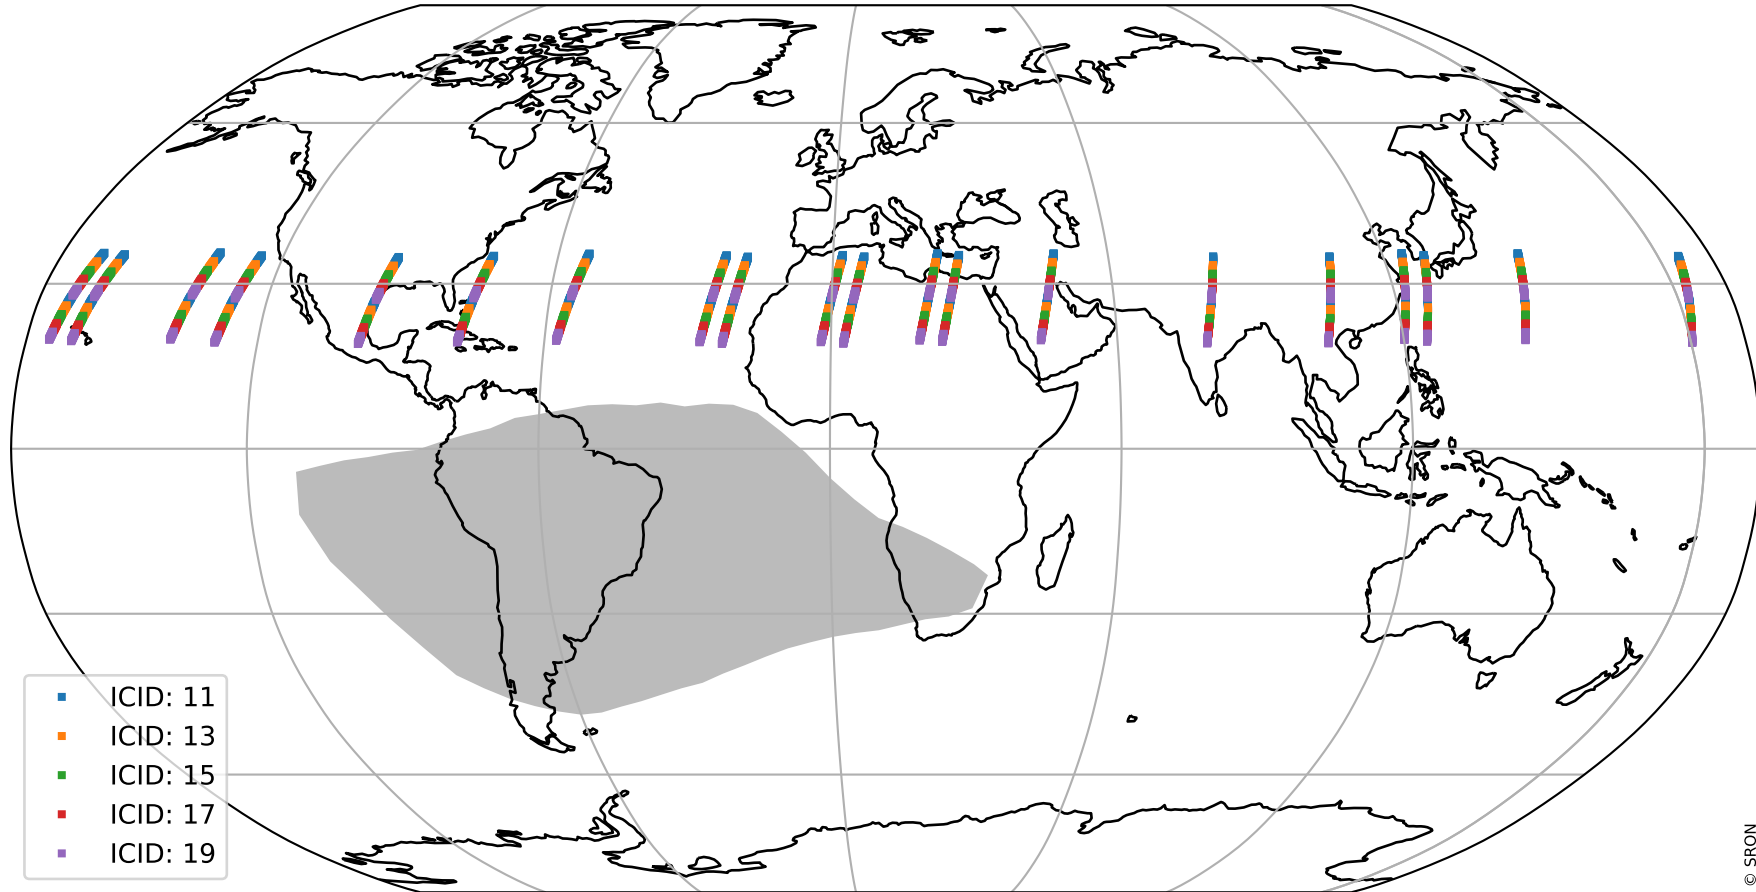

Tropomi SWIR offset (beta nominal)

orbits : 20 in [11872, 11917]
coverage : 2020-01-28 / 2020-01-31
median : 0.52595 V
spread : 0.035919 V
created : 2023-08-22T11:05:52

value detector map

Tropomi SWIR offset (beta nominal)

orbits : 20 in [11872, 11917]
coverage : 2020-01-28 / 2020-01-31
median : 27.673 μV
spread : 14.214 μV
created : 2023-08-22T11:05:53

Tropomi SWIR offset (beta nominal)

orbits : 20 in [11872, 11917]
coverage : 2020-01-28 / 2020-01-31
median : -0.069451 mV
spread : 0.36367 mV
created : 2023-08-22T11:05:53

value compared with SWIR offset CKD

Tropomi SWIR offset (beta nominal) ground-tracks of Sentinel-5P

orbits : 20 in [11872, 11917]
coverage : 2020-01-28 / 2020-01-31
created : 2023-08-22T11:05:53

Tropomi SWIR offset (beta nominal)

orbits : [1867, 11917]
coverage : 2018-02-20 / 2020-01-31
created : 2023-08-22T11:05:54

trend of detector median & temperatures