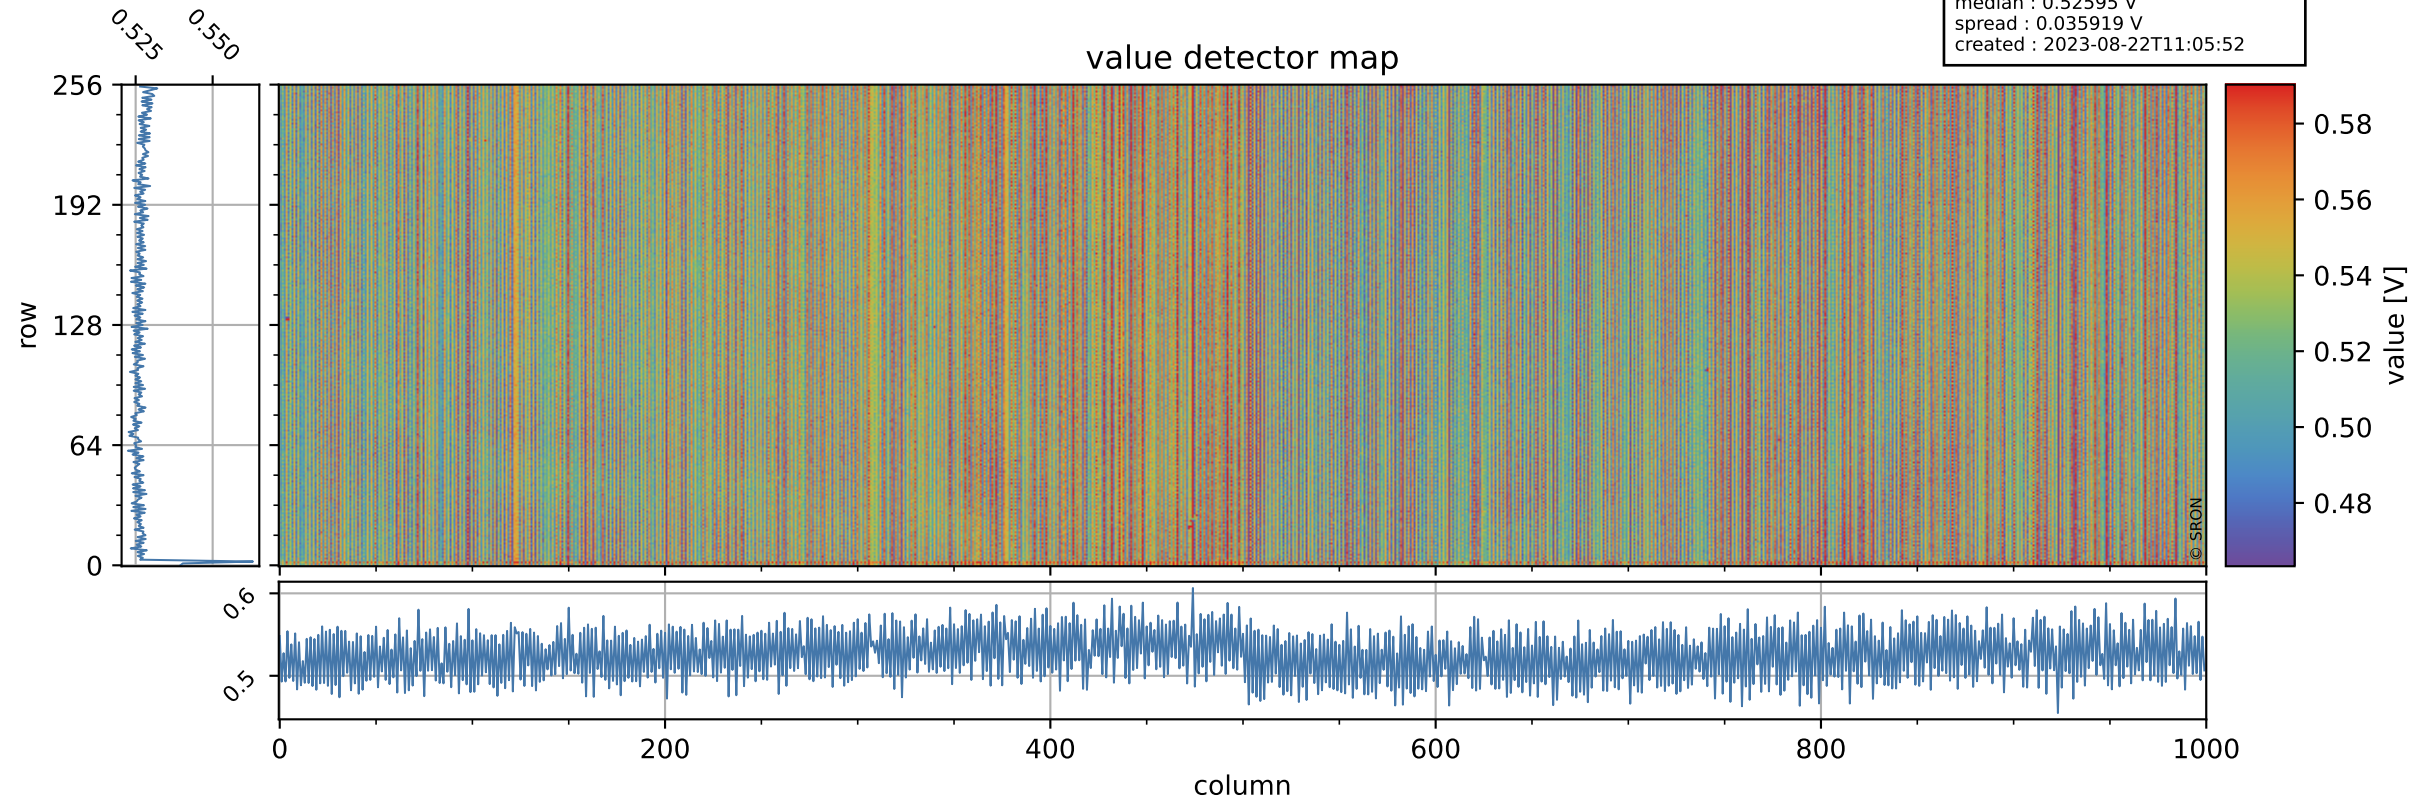

Tropomi SWIR offset (beta nominal)

orbits : 20 in [11872, 11917]
coverage : 2020-01-28 / 2020-01-31
median : 0.52595 V
spread : 0.035919 V
created : 2023-08-22T11:05:52

value detector map

Tropomi SWIR offset (beta nominal)

orbits : 20 in [11872, 11917]
coverage : 2020-01-28 / 2020-01-31
median : 27.673 μV
spread : 14.214 μV
created : 2023-08-22T11:05:53

Tropomi SWIR offset (beta nominal)

orbits : 20 in [11872, 11917]
coverage : 2020-01-28 / 2020-01-31
median : -0.069451 mV
spread : 0.36367 mV
created : 2023-08-22T11:05:53

value compared with SWIR offset CKD

Tropomi SWIR offset (beta nominal) ground-tracks of Sentinel-5P

orbits : 20 in [11872, 11917]
coverage : 2020-01-28 / 2020-01-31
created : 2023-08-22T11:05:53

Tropomi SWIR offset (beta nominal)

orbits : [1867, 11917]
coverage : 2018-02-20 / 2020-01-31
created : 2023-08-22T11:05:54

trend of detector median & temperatures