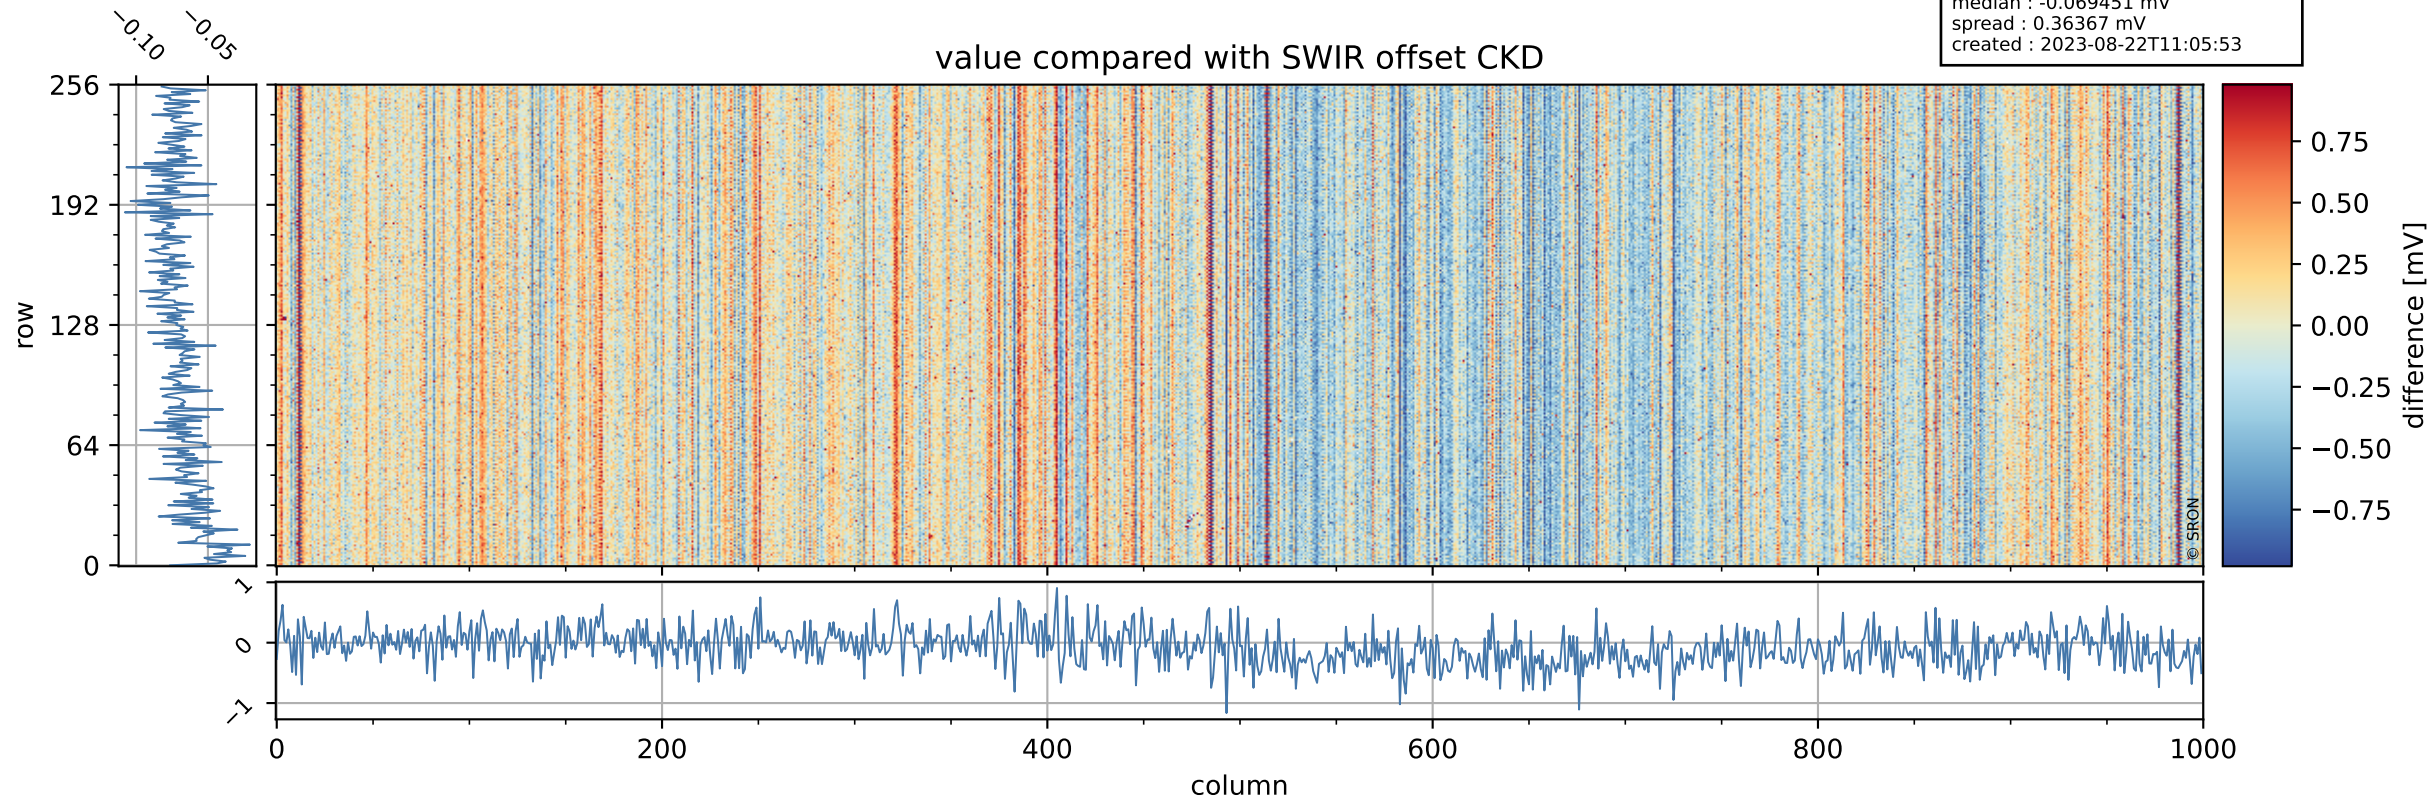

Tropomi SWIR offset (beta nominal)

orbits : 20 in [11872, 11917]
coverage : 2020-01-28 / 2020-01-31
median : 0.52595 V
spread : 0.035919 V
created : 2023-08-22T11:05:52

value detector map

Tropomi SWIR offset (beta nominal)

orbits : 20 in [11872, 11917]
coverage : 2020-01-28 / 2020-01-31
median : 27.673 μV
spread : 14.214 μV
created : 2023-08-22T11:05:53

Tropomi SWIR offset (beta nominal)

orbits : 20 in [11872, 11917]
coverage : 2020-01-28 / 2020-01-31
median : -0.069451 mV
spread : 0.36367 mV
created : 2023-08-22T11:05:53

value compared with SWIR offset CKD

Tropomi SWIR offset (beta nominal) ground-tracks of Sentinel-5P

orbits : 20 in [11872, 11917]
coverage : 2020-01-28 / 2020-01-31
created : 2023-08-22T11:05:53

Tropomi SWIR offset (beta nominal)

orbits : [1867, 11917]
coverage : 2018-02-20 / 2020-01-31
created : 2023-08-22T11:05:54

trend of detector median & temperatures