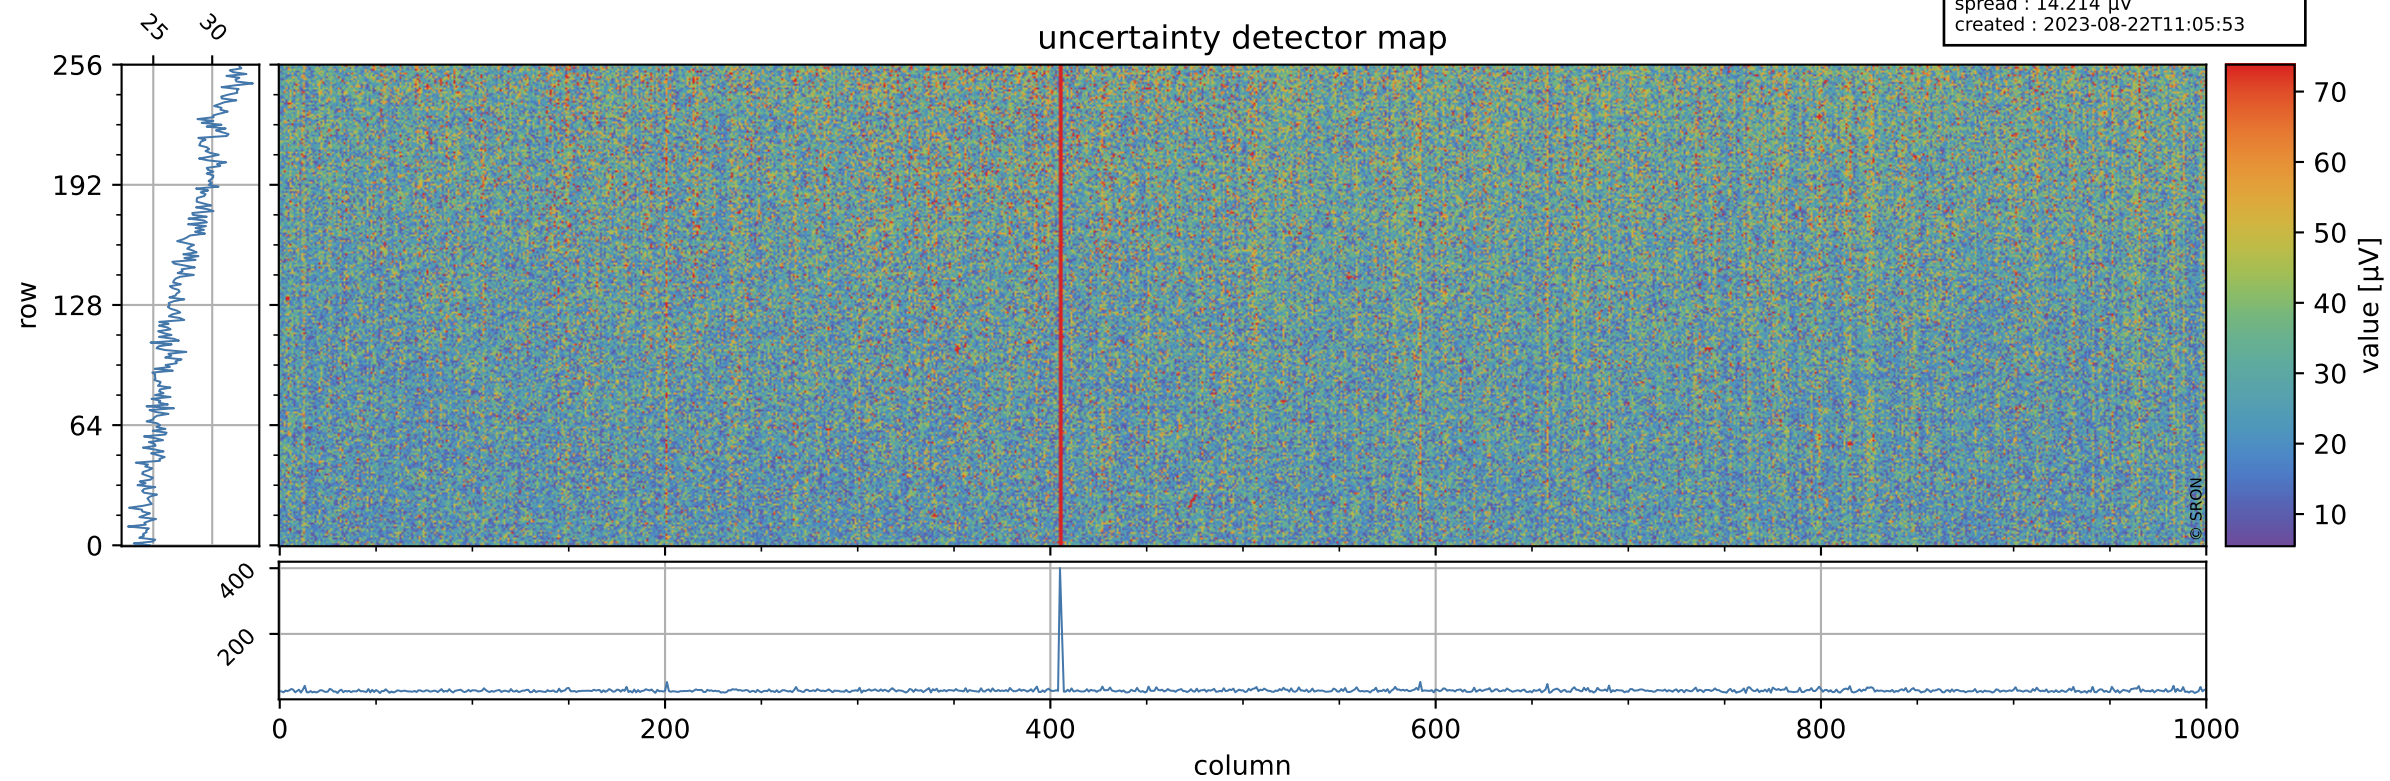

Tropomi SWIR offset (beta nominal)

orbits : 20 in [11872, 11917]
coverage : 2020-01-28 / 2020-01-31
median : 0.52595 V
spread : 0.035919 V
created : 2023-08-22T11:05:52

value detector map

Tropomi SWIR offset (beta nominal)

orbits : 20 in [11872, 11917]
coverage : 2020-01-28 / 2020-01-31
median : 27.673 μV
spread : 14.214 μV
created : 2023-08-22T11:05:53

Tropomi SWIR offset (beta nominal)

orbits : 20 in [11872, 11917]
coverage : 2020-01-28 / 2020-01-31
median : -0.069451 mV
spread : 0.36367 mV
created : 2023-08-22T11:05:53

value compared with SWIR offset CKD

Tropomi SWIR offset (beta nominal) ground-tracks of Sentinel-5P

orbits : 20 in [11872, 11917]
coverage : 2020-01-28 / 2020-01-31
created : 2023-08-22T11:05:53

Tropomi SWIR offset (beta nominal)

orbits : [1867, 11917]
coverage : 2018-02-20 / 2020-01-31
created : 2023-08-22T11:05:54

trend of detector median & temperatures