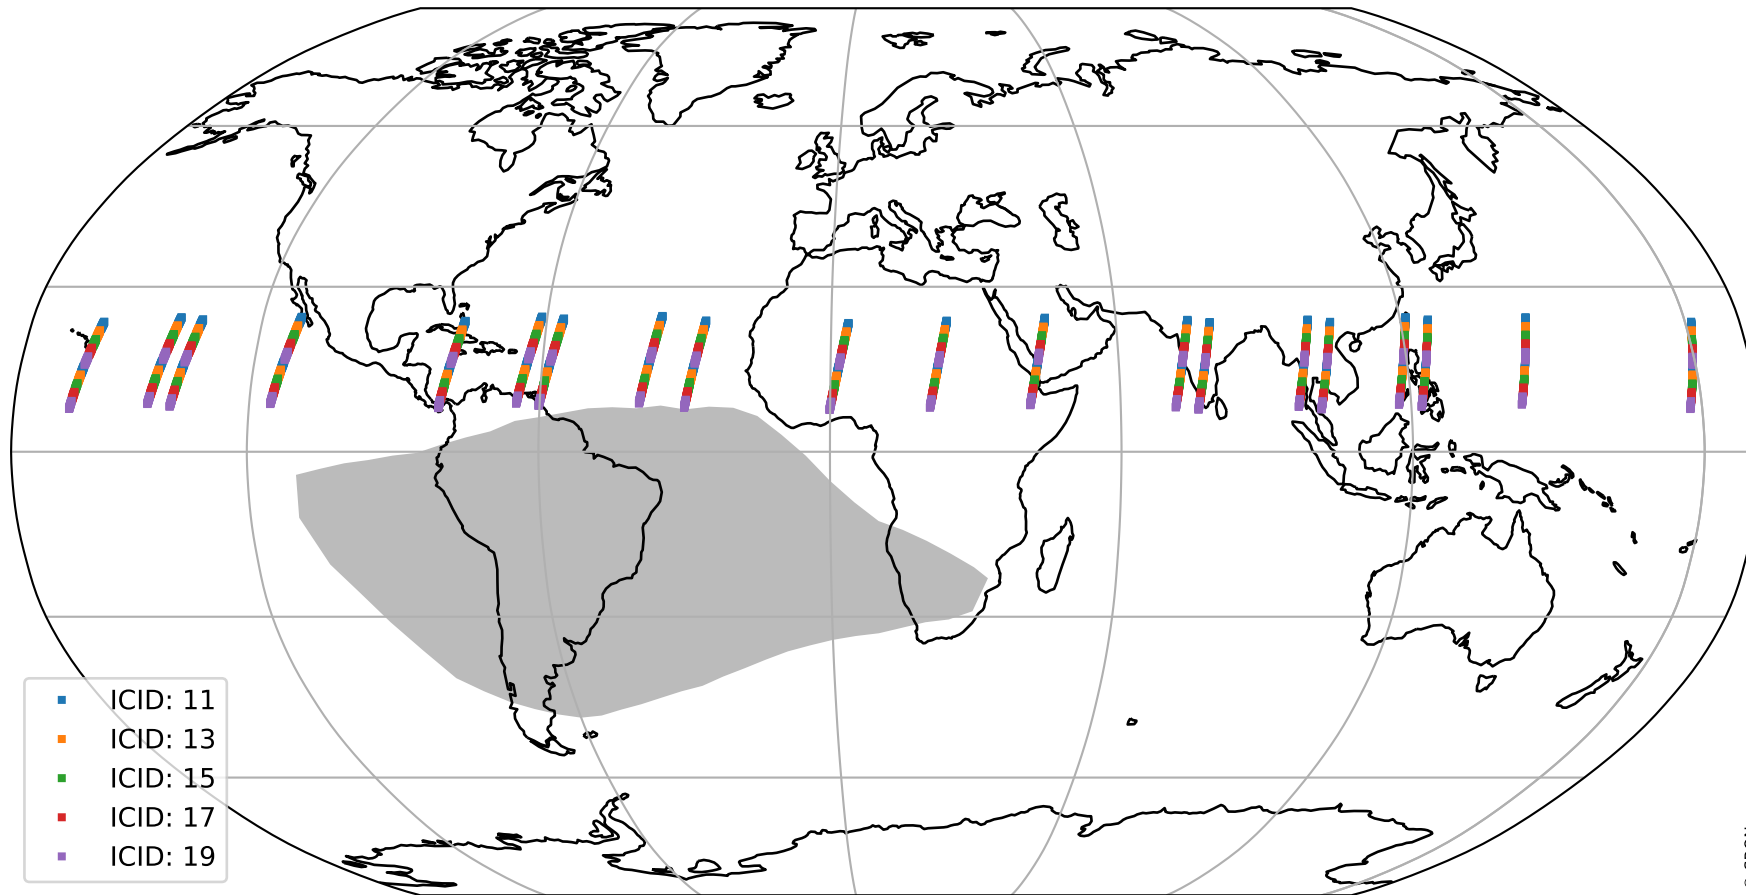

# Tropomi SWIR offset (beta nominal)

orbits : 20 in [12322, 12367]  
coverage : 2020-02-29 / 2020-03-03  
median : 27.421  $\mu\text{V}$   
spread : 13.993  $\mu\text{V}$   
created : 2023-08-22T11:06:12

# Tropomi SWIR offset (beta nominal)

orbits : 20 in [12322, 12367]  
coverage : 2020-02-29 / 2020-03-03  
median : -0.10828 mV  
spread : 0.35852 mV  
created : 2023-08-22T11:06:12

value compared with SWIR offset CKD

# Tropomi SWIR offset (beta nominal) ground-tracks of Sentinel-5P

orbits : 20 in [12322, 12367]  
coverage : 2020-02-29 / 2020-03-03  
created : 2023-08-22T11:06:12

# Tropomi SWIR offset (beta nominal)

orbits : [1867, 12367]  
coverage : 2018-02-20 / 2020-03-03  
created : 2023-08-22T11:06:13