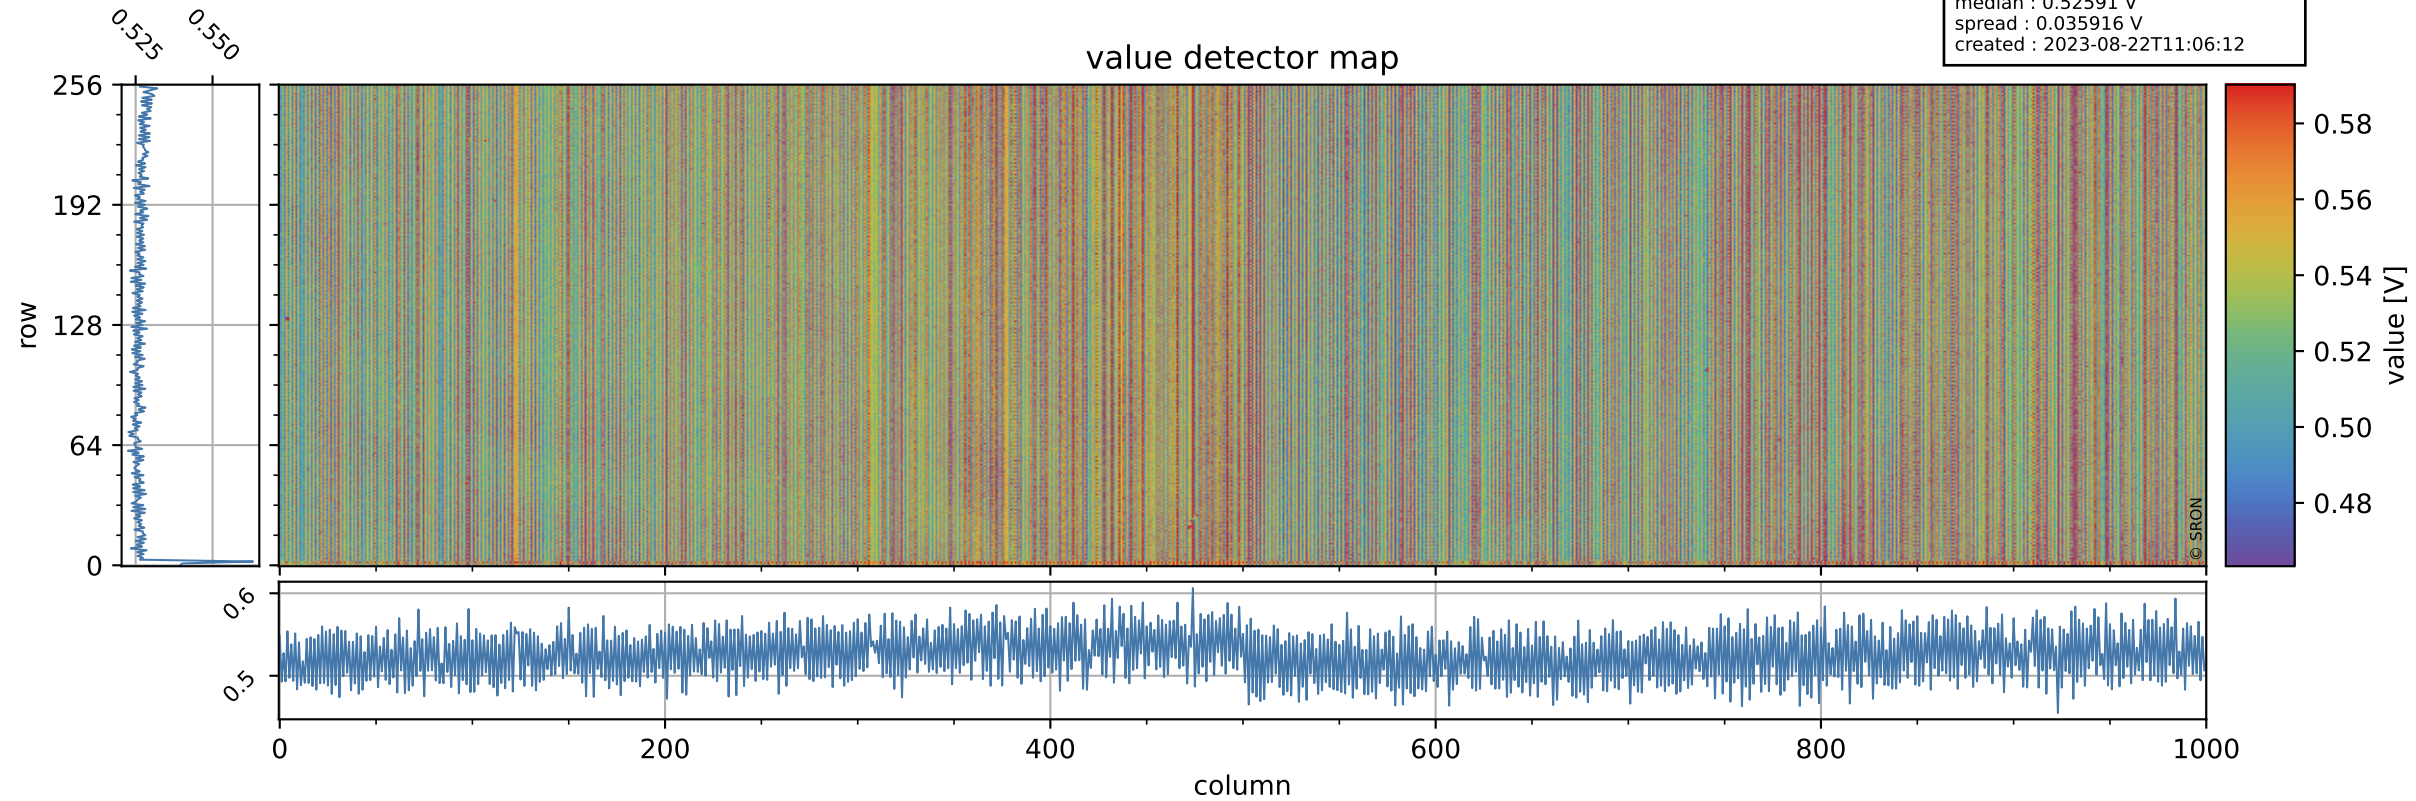

# Tropomi SWIR offset (beta nominal)

orbits : 20 in [12322, 12367]  
coverage : 2020-02-29 / 2020-03-03  
median : 0.52591 V  
spread : 0.035916 V  
created : 2023-08-22T11:06:12

## value detector map

# Tropomi SWIR offset (beta nominal)

orbits : 20 in [12322, 12367]  
coverage : 2020-02-29 / 2020-03-03  
median : 27.421  $\mu\text{V}$   
spread : 13.993  $\mu\text{V}$   
created : 2023-08-22T11:06:12

# Tropomi SWIR offset (beta nominal) ground-tracks of Sentinel-5P

orbits : 20 in [12322, 12367]  
coverage : 2020-02-29 / 2020-03-03  
created : 2023-08-22T11:06:12