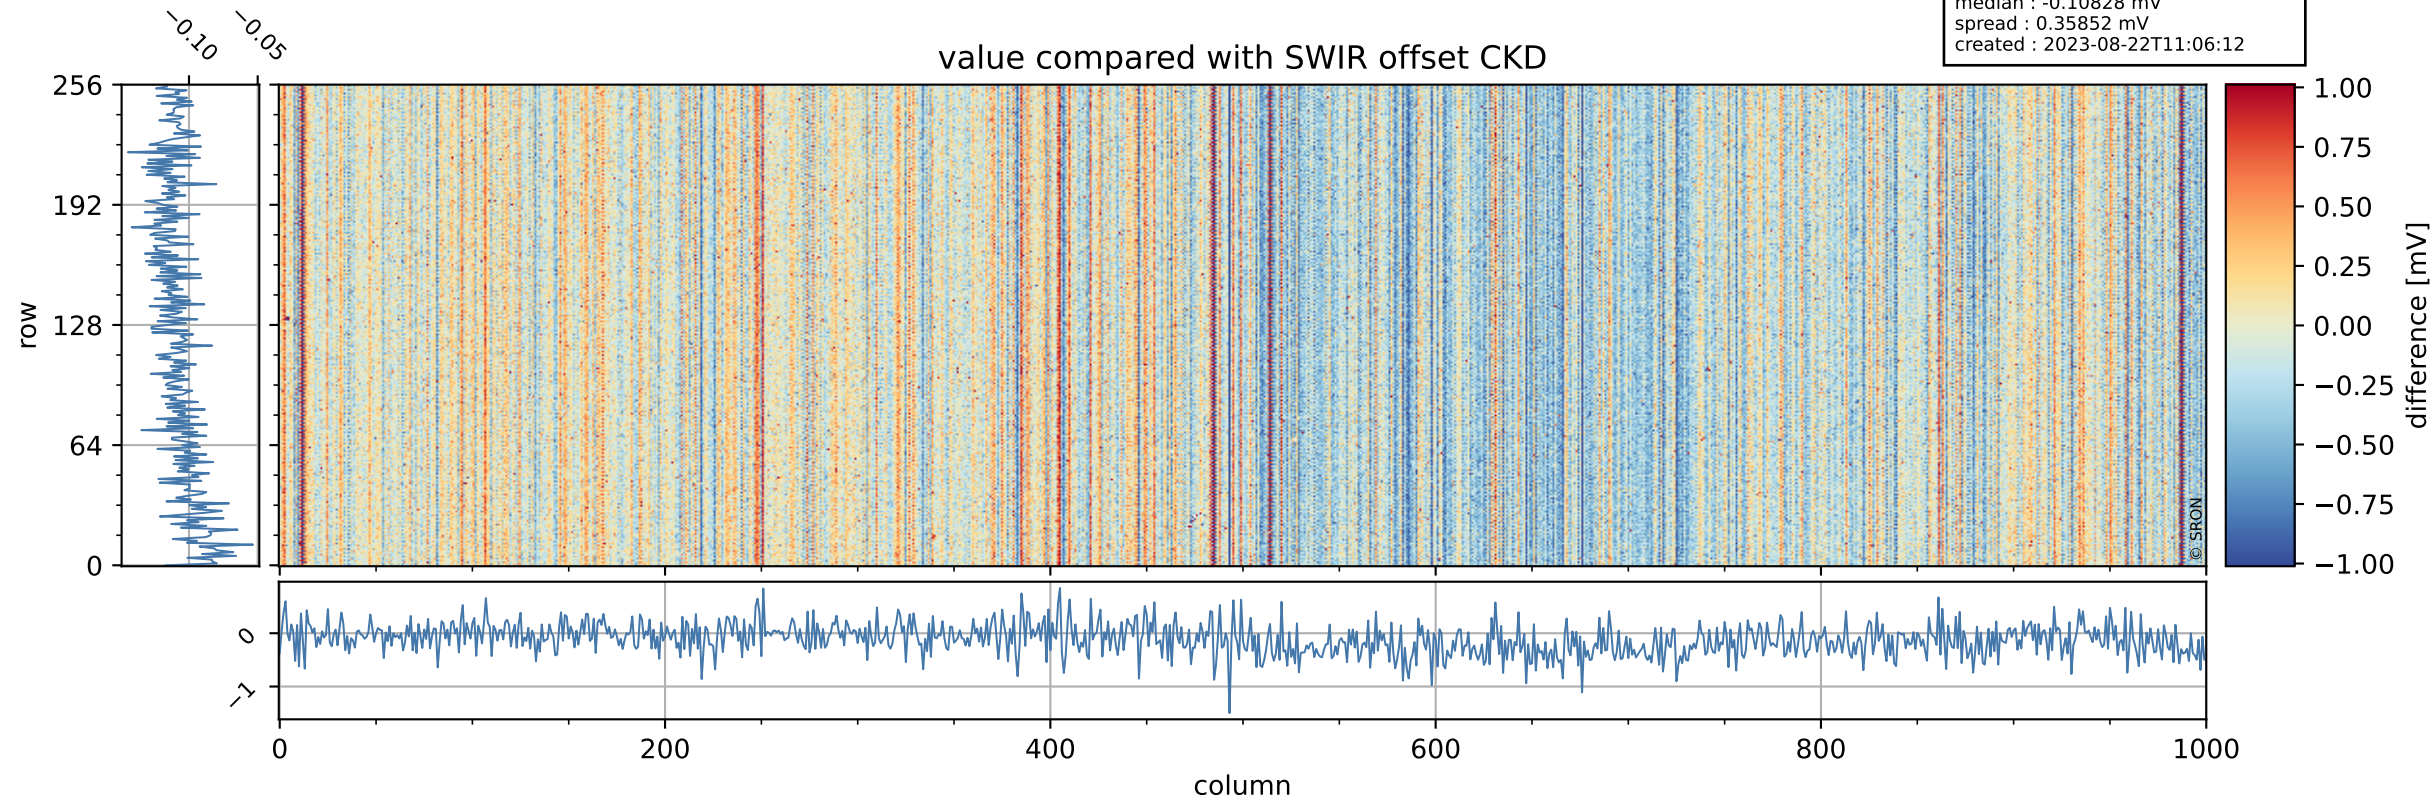

## value detector map

# Tropomi SWIR offset (beta nominal)

orbits : 20 in [12322, 12367]  
coverage : 2020-02-29 / 2020-03-03  
median : 27.421  $\mu\text{V}$   
spread : 13.993  $\mu\text{V}$   
created : 2023-08-22T11:06:12

# Tropomi SWIR offset (beta nominal)

orbits : 20 in [12322, 12367]  
coverage : 2020-02-29 / 2020-03-03  
median : -0.10828 mV  
spread : 0.35852 mV  
created : 2023-08-22T11:06:12

value compared with SWIR offset CKD

# Tropomi SWIR offset (beta nominal) ground-tracks of Sentinel-5P

orbits : 20 in [12322, 12367]  
coverage : 2020-02-29 / 2020-03-03  
created : 2023-08-22T11:06:12