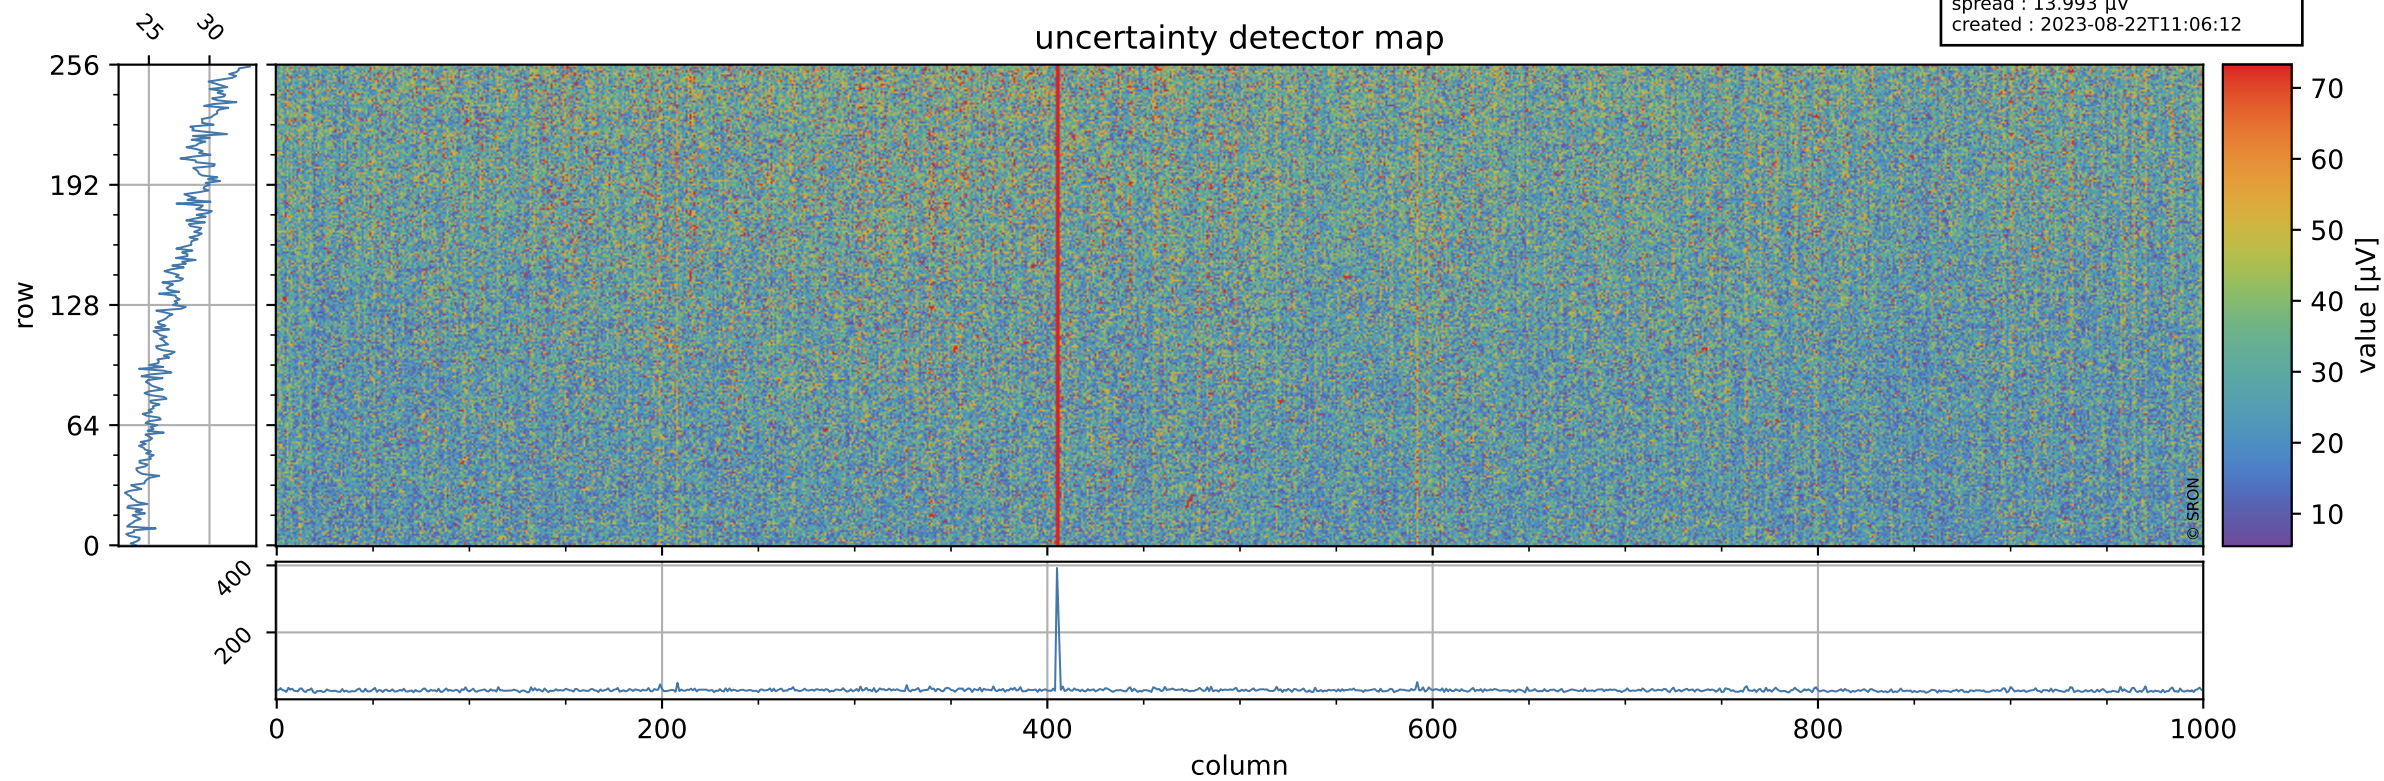

# Tropomi SWIR offset (beta nominal)

orbits : 20 in [12322, 12367]  
coverage : 2020-02-29 / 2020-03-03  
median : 0.52591 V  
spread : 0.035916 V  
created : 2023-08-22T11:06:12

## value detector map

# Tropomi SWIR offset (beta nominal)

orbits : 20 in [12322, 12367]  
coverage : 2020-02-29 / 2020-03-03  
median : 27.421  $\mu\text{V}$   
spread : 13.993  $\mu\text{V}$   
created : 2023-08-22T11:06:12

# Tropomi SWIR offset (beta nominal) ground-tracks of Sentinel-5P

orbits : 20 in [12322, 12367]  
coverage : 2020-02-29 / 2020-03-03  
created : 2023-08-22T11:06:12