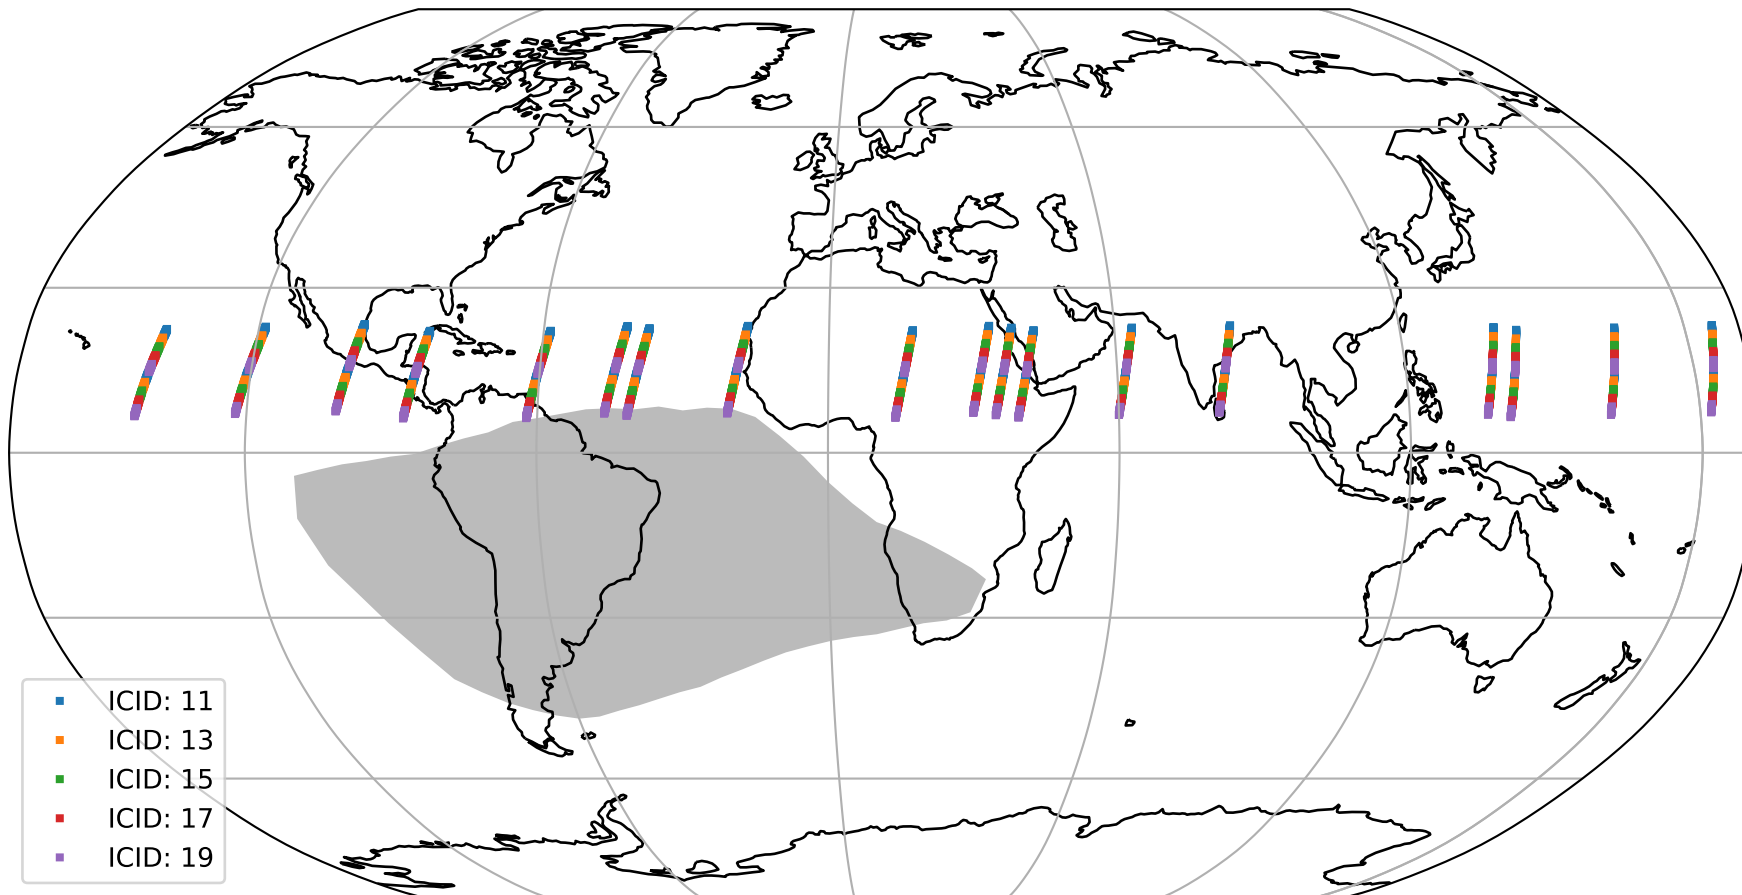

Tropomi SWIR offset (beta nominal)

orbits : 18 in [12367, 12412]
coverage : 2020-03-03 / 2020-03-06
median : 0.5259 V
spread : 0.035918 V
created : 2023-08-22T11:06:13

value detector map

Tropomi SWIR offset (beta nominal)

orbits : 18 in [12367, 12412]
coverage : 2020-03-03 / 2020-03-06
median : 28.262 μV
spread : 14.316 μV
created : 2023-08-22T11:06:14

Tropomi SWIR offset (beta nominal)

orbits : 18 in [12367, 12412]
coverage : 2020-03-03 / 2020-03-06
median : -0.11995 mV
spread : 0.36645 mV
created : 2023-08-22T11:06:14

value compared with SWIR offset CKD

Tropomi SWIR offset (beta nominal) ground-tracks of Sentinel-5P

orbits : 18 in [12367, 12412]
coverage : 2020-03-03 / 2020-03-06
created : 2023-08-22T11:06:14

Tropomi SWIR offset (beta nominal)

orbits : [1867, 12412]
coverage : 2018-02-20 / 2020-03-06
created : 2023-08-22T11:06:15

trend of detector median & temperatures