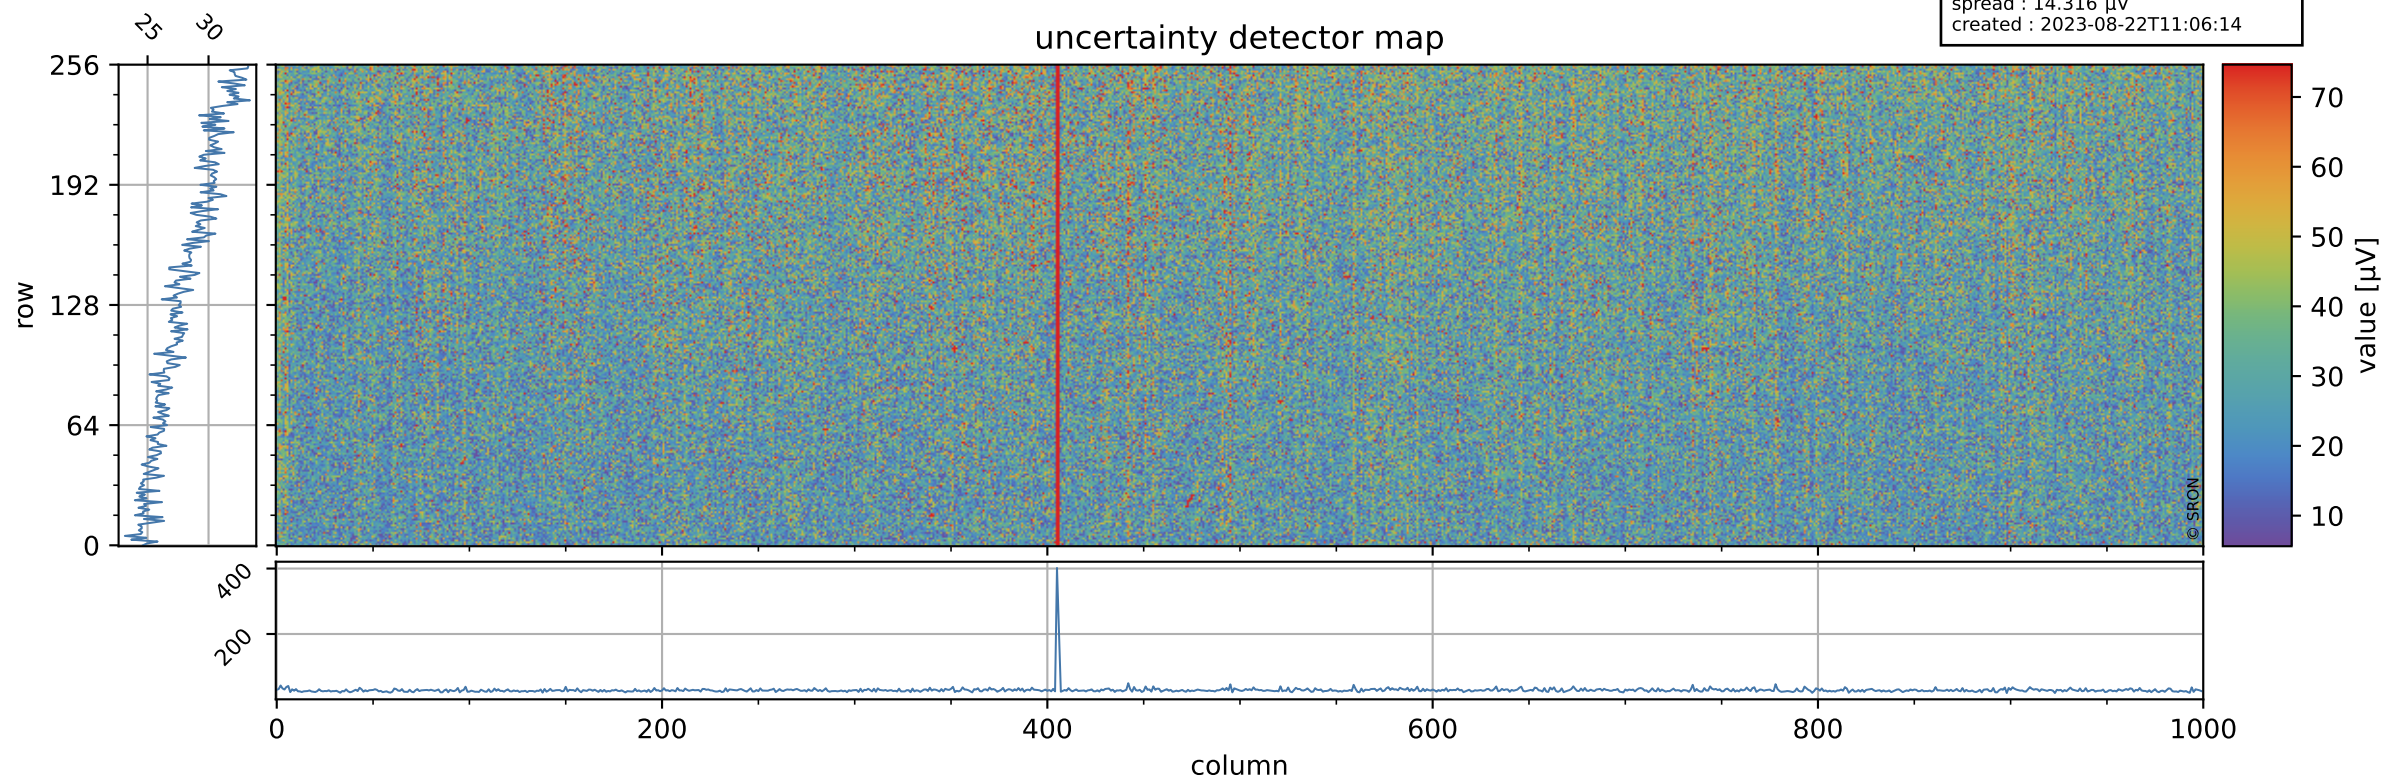

Tropomi SWIR offset (beta nominal)

orbits : 18 in [12367, 12412]
coverage : 2020-03-03 / 2020-03-06
median : 0.5259 V
spread : 0.035918 V
created : 2023-08-22T11:06:13

value detector map

Tropomi SWIR offset (beta nominal)

orbits : 18 in [12367, 12412]
coverage : 2020-03-03 / 2020-03-06
median : 28.262 μV
spread : 14.316 μV
created : 2023-08-22T11:06:14

Tropomi SWIR offset (beta nominal)

orbits : 18 in [12367, 12412]
coverage : 2020-03-03 / 2020-03-06
median : -0.11995 mV
spread : 0.36645 mV
created : 2023-08-22T11:06:14

value compared with SWIR offset CKD

Tropomi SWIR offset (beta nominal) ground-tracks of Sentinel-5P

orbits : 18 in [12367, 12412]
coverage : 2020-03-03 / 2020-03-06
created : 2023-08-22T11:06:14

Tropomi SWIR offset (beta nominal)

orbits : [1867, 12412]
coverage : 2018-02-20 / 2020-03-06
created : 2023-08-22T11:06:15

trend of detector median & temperatures