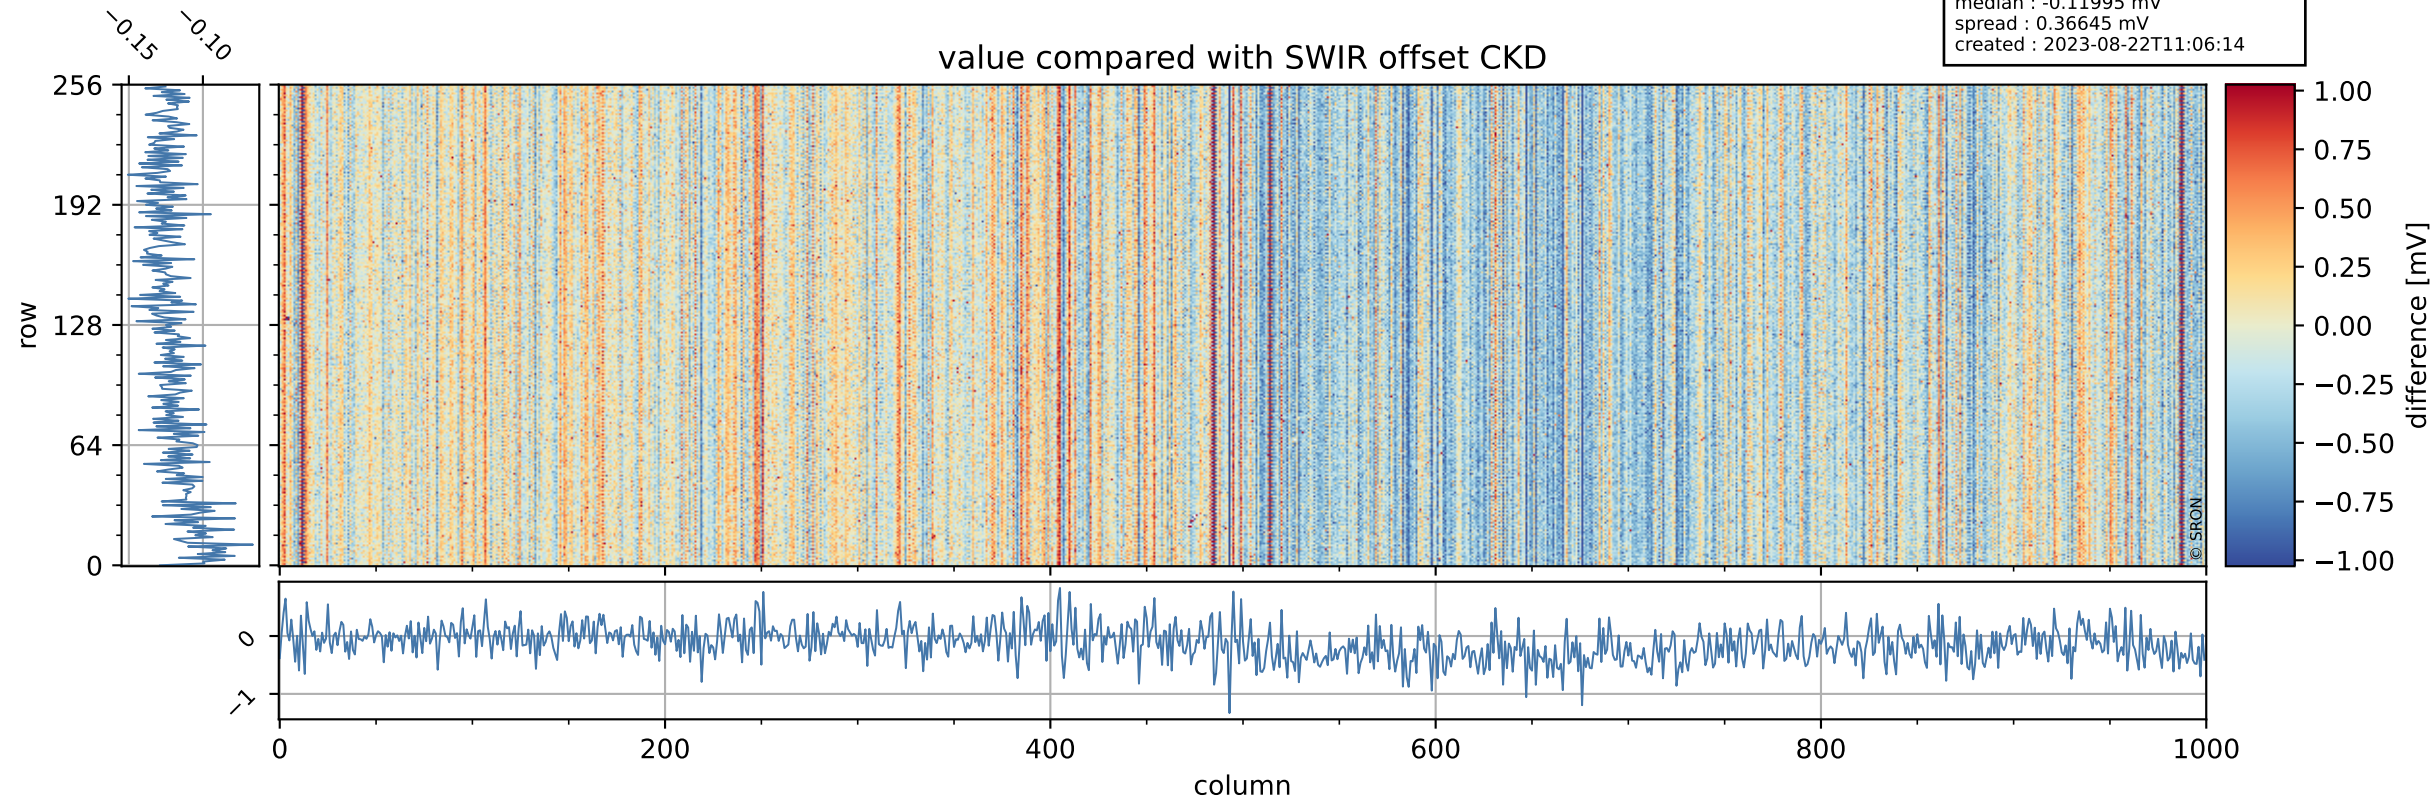

Tropomi SWIR offset (beta nominal)

orbits : 18 in [12367, 12412]
coverage : 2020-03-03 / 2020-03-06
median : 0.5259 V
spread : 0.035918 V
created : 2023-08-22T11:06:13

value detector map

Tropomi SWIR offset (beta nominal)

orbits : 18 in [12367, 12412]
coverage : 2020-03-03 / 2020-03-06
median : 28.262 μV
spread : 14.316 μV
created : 2023-08-22T11:06:14

Tropomi SWIR offset (beta nominal)

orbits : 18 in [12367, 12412]
coverage : 2020-03-03 / 2020-03-06
median : -0.11995 mV
spread : 0.36645 mV
created : 2023-08-22T11:06:14

value compared with SWIR offset CKD

Tropomi SWIR offset (beta nominal) ground-tracks of Sentinel-5P

orbits : 18 in [12367, 12412]
coverage : 2020-03-03 / 2020-03-06
created : 2023-08-22T11:06:14

Tropomi SWIR offset (beta nominal)

orbits : [1867, 12412]
coverage : 2018-02-20 / 2020-03-06
created : 2023-08-22T11:06:15

trend of detector median & temperatures