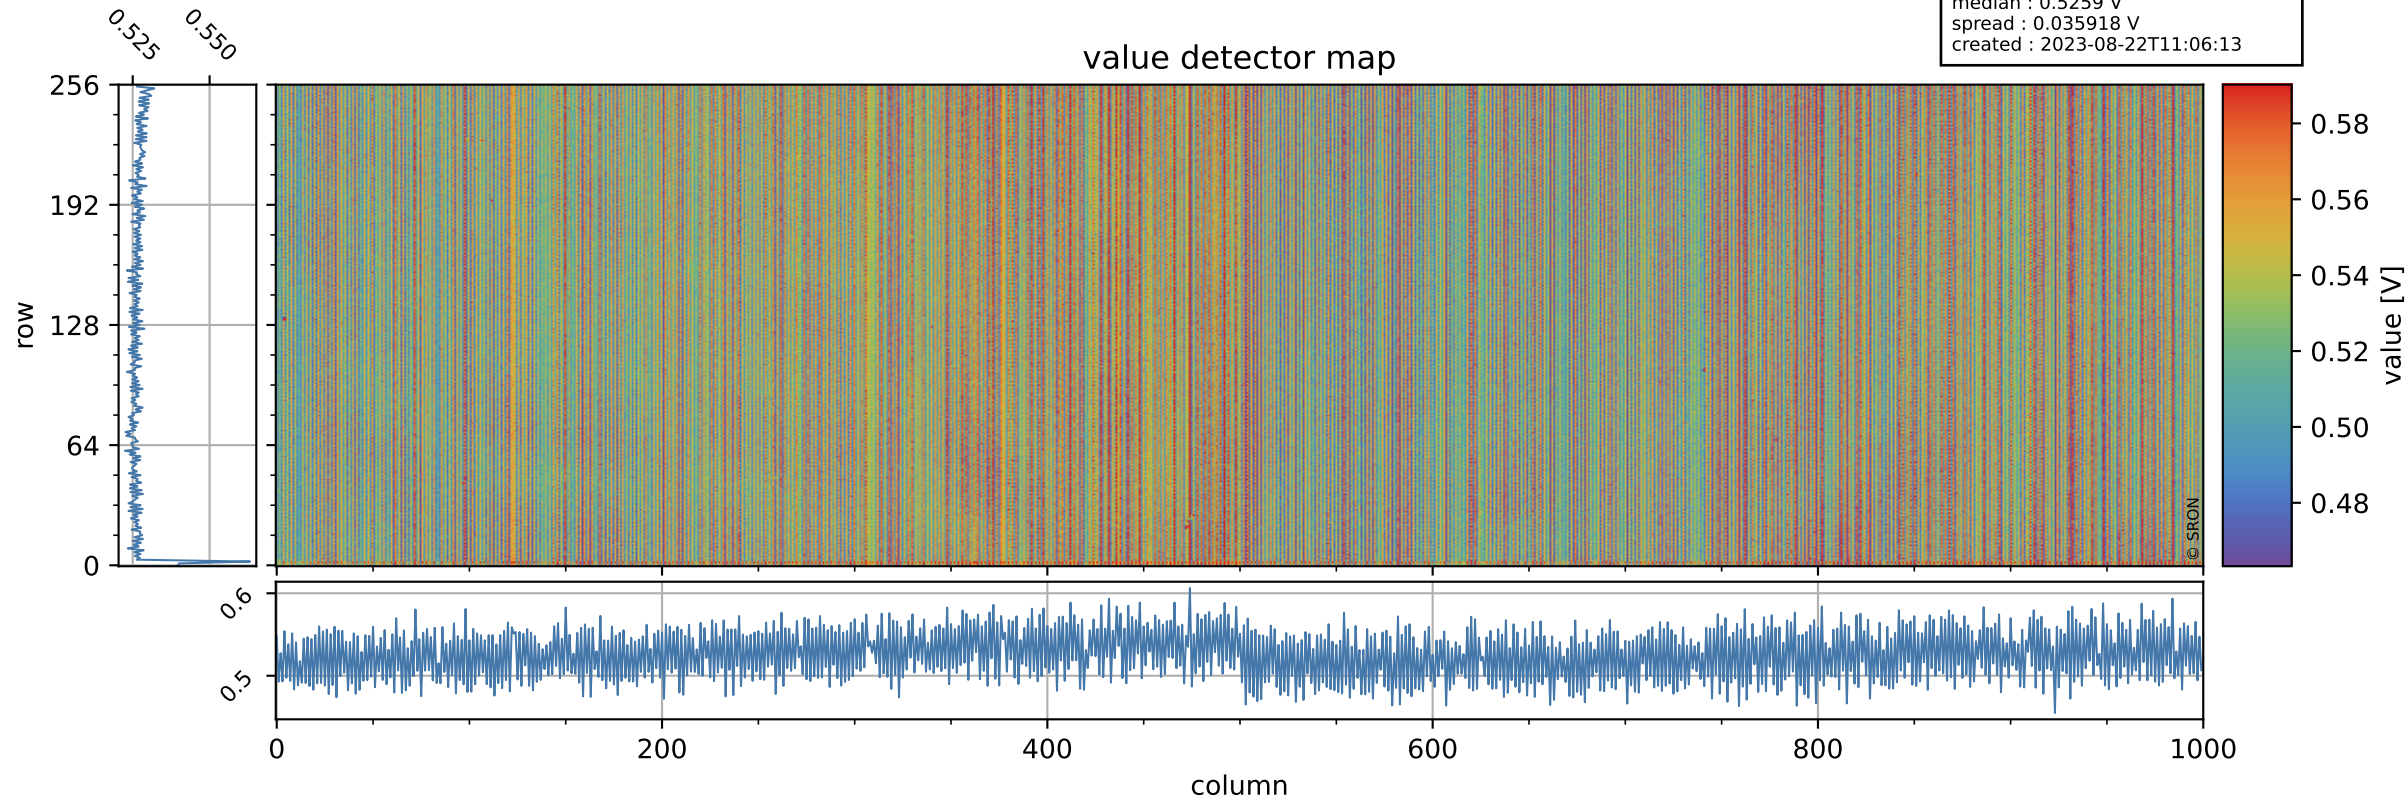

Tropomi SWIR offset (beta nominal)

orbits : 18 in [12367, 12412]
coverage : 2020-03-03 / 2020-03-06
median : 0.5259 V
spread : 0.035918 V
created : 2023-08-22T11:06:13

value detector map

Tropomi SWIR offset (beta nominal)

orbits : 18 in [12367, 12412]
coverage : 2020-03-03 / 2020-03-06
median : 28.262 μV
spread : 14.316 μV
created : 2023-08-22T11:06:14

Tropomi SWIR offset (beta nominal)

orbits : 18 in [12367, 12412]
coverage : 2020-03-03 / 2020-03-06
median : -0.11995 mV
spread : 0.36645 mV
created : 2023-08-22T11:06:14

value compared with SWIR offset CKD

Tropomi SWIR offset (beta nominal) ground-tracks of Sentinel-5P

orbits : 18 in [12367, 12412]
coverage : 2020-03-03 / 2020-03-06
created : 2023-08-22T11:06:14

Tropomi SWIR offset (beta nominal)

orbits : [1867, 12412]
coverage : 2018-02-20 / 2020-03-06
created : 2023-08-22T11:06:15

trend of detector median & temperatures