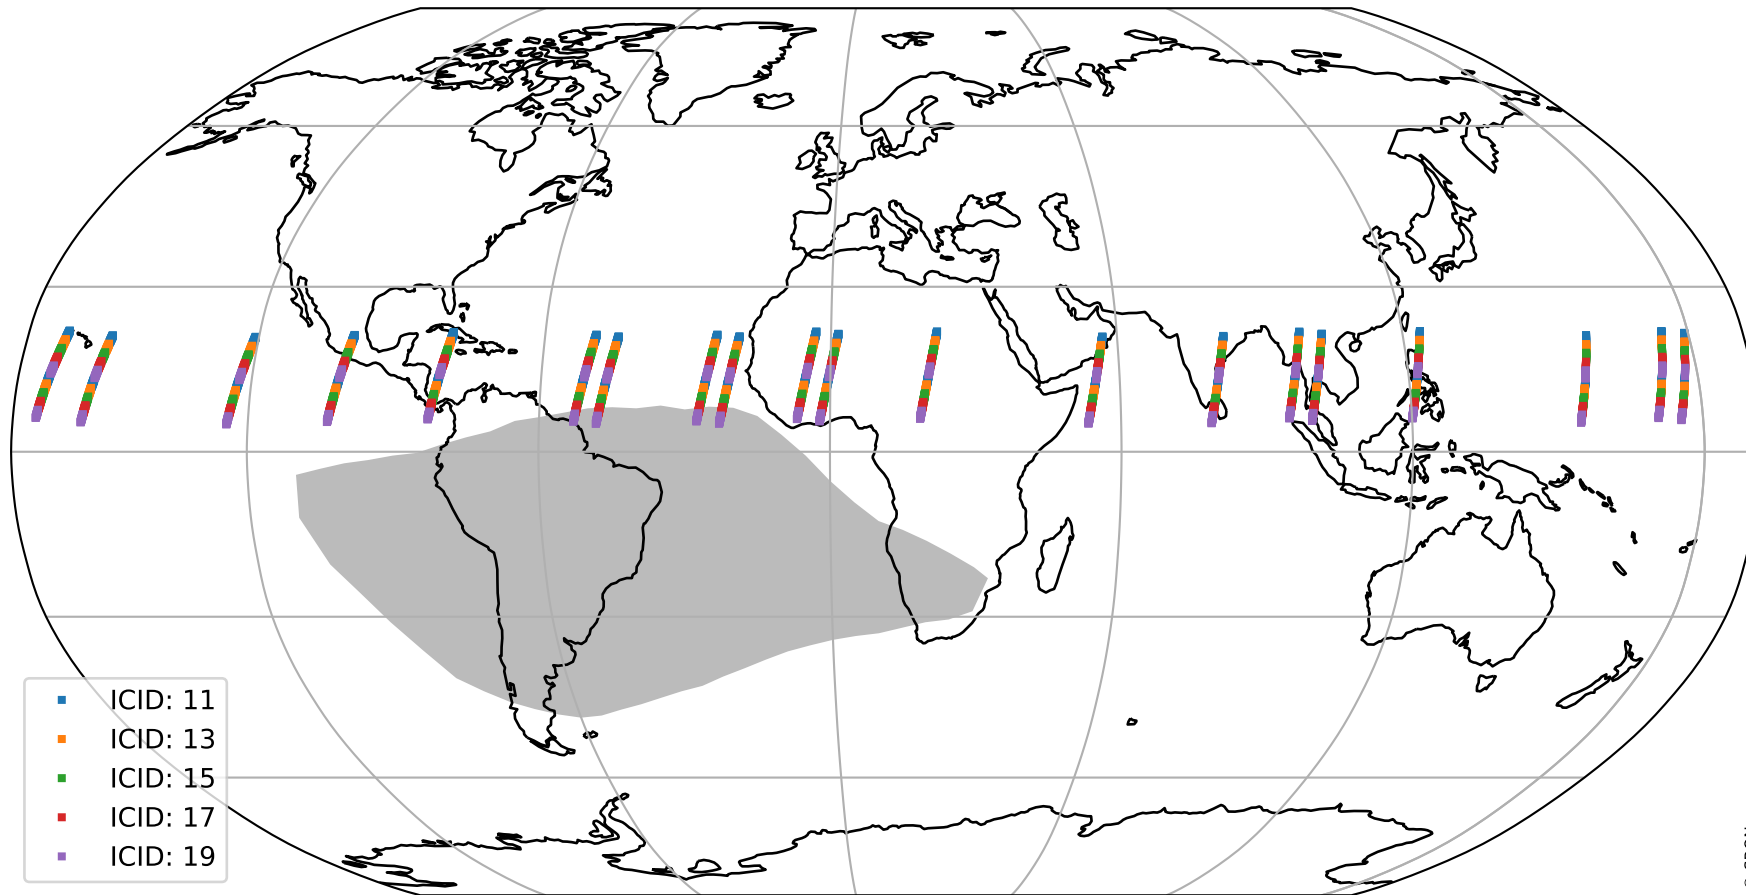

# Tropomi SWIR offset (beta nominal)

orbits : 20 in [12412, 12457]  
coverage : 2020-03-06 / 2020-03-09  
median : 27.756  $\mu\text{V}$   
spread : 14.234  $\mu\text{V}$   
created : 2023-08-22T11:06:16

# Tropomi SWIR offset (beta nominal)

orbits : 20 in [12412, 12457]  
coverage : 2020-03-06 / 2020-03-09  
median : -0.1373 mV  
spread : 0.36443 mV  
created : 2023-08-22T11:06:16

value compared with SWIR offset CKD

# Tropomi SWIR offset (beta nominal) ground-tracks of Sentinel-5P

orbits : 20 in [12412, 12457]  
coverage : 2020-03-06 / 2020-03-09  
created : 2023-08-22T11:06:16

# Tropomi SWIR offset (beta nominal)

orbits : [1867, 12457]  
coverage : 2018-02-20 / 2020-03-09  
created : 2023-08-22T11:06:17