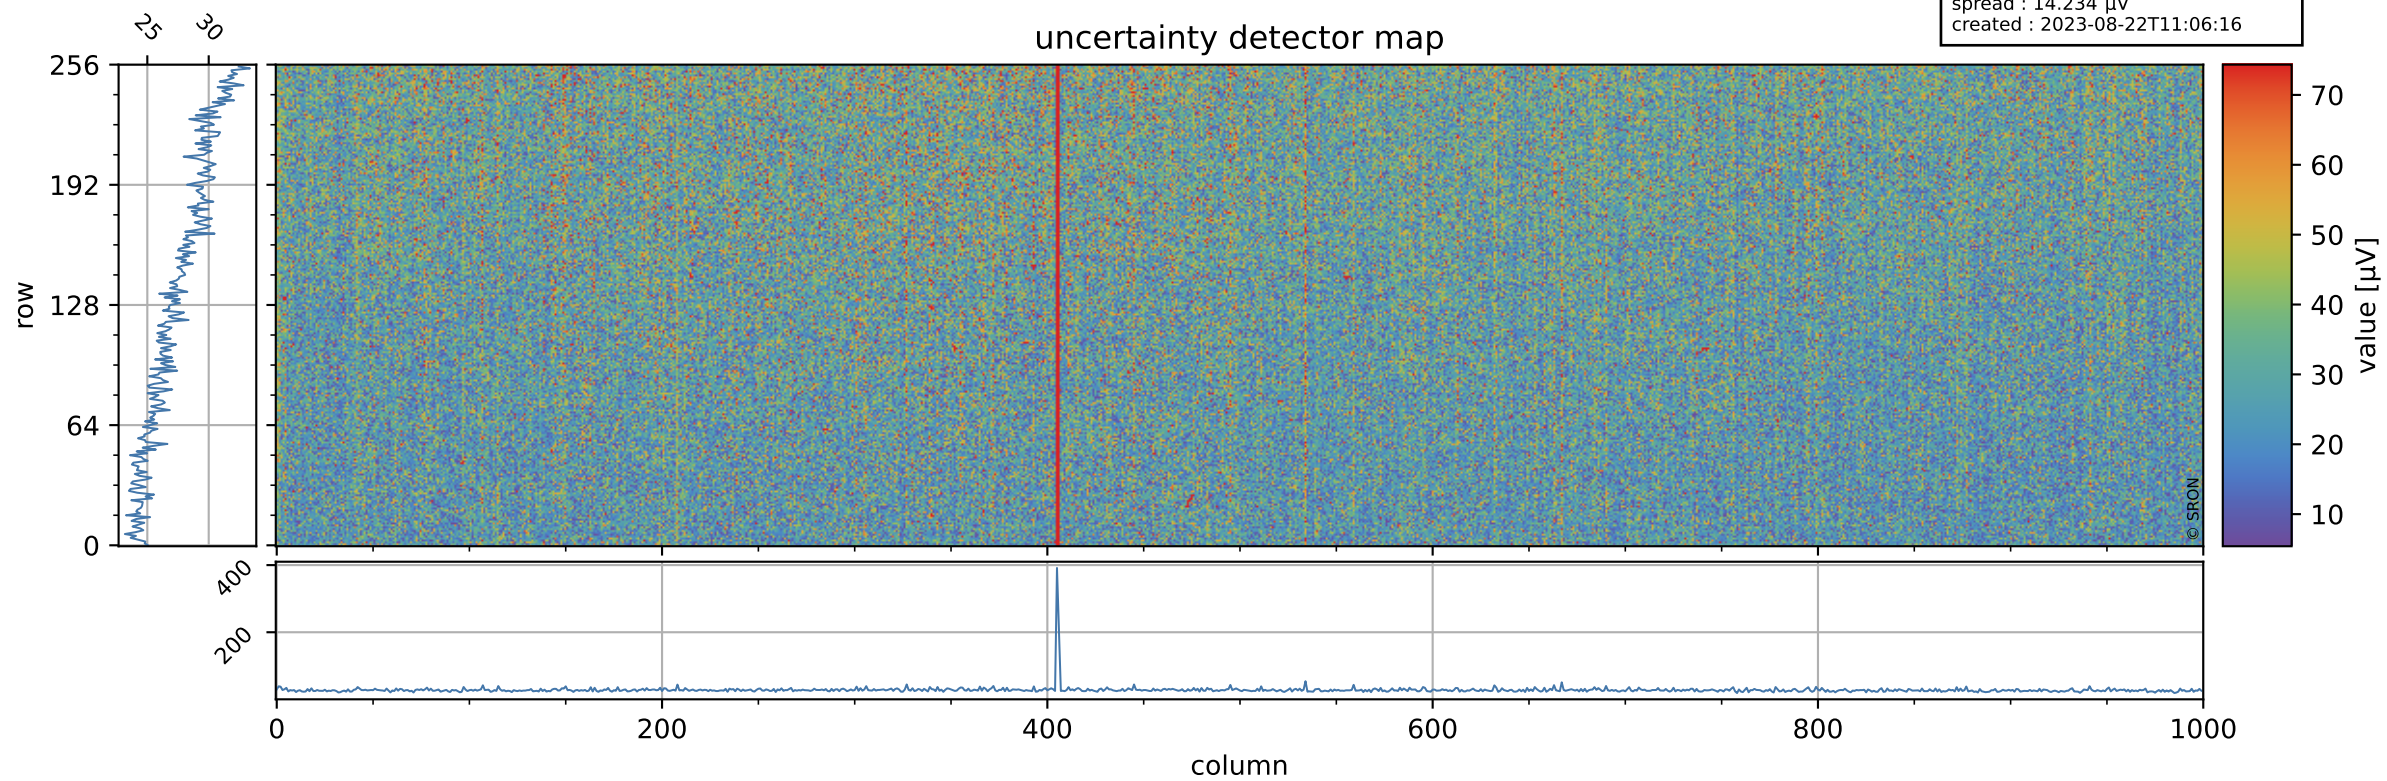

# Tropomi SWIR offset (beta nominal)

orbits : 20 in [12412, 12457]  
coverage : 2020-03-06 / 2020-03-09  
median : 0.52588 V  
spread : 0.035918 V  
created : 2023-08-22T11:06:15

## value detector map

# Tropomi SWIR offset (beta nominal)

orbits : 20 in [12412, 12457]  
coverage : 2020-03-06 / 2020-03-09  
median : 27.756  $\mu\text{V}$   
spread : 14.234  $\mu\text{V}$   
created : 2023-08-22T11:06:16

# Tropomi SWIR offset (beta nominal) ground-tracks of Sentinel-5P

orbits : 20 in [12412, 12457]  
coverage : 2020-03-06 / 2020-03-09  
created : 2023-08-22T11:06:16