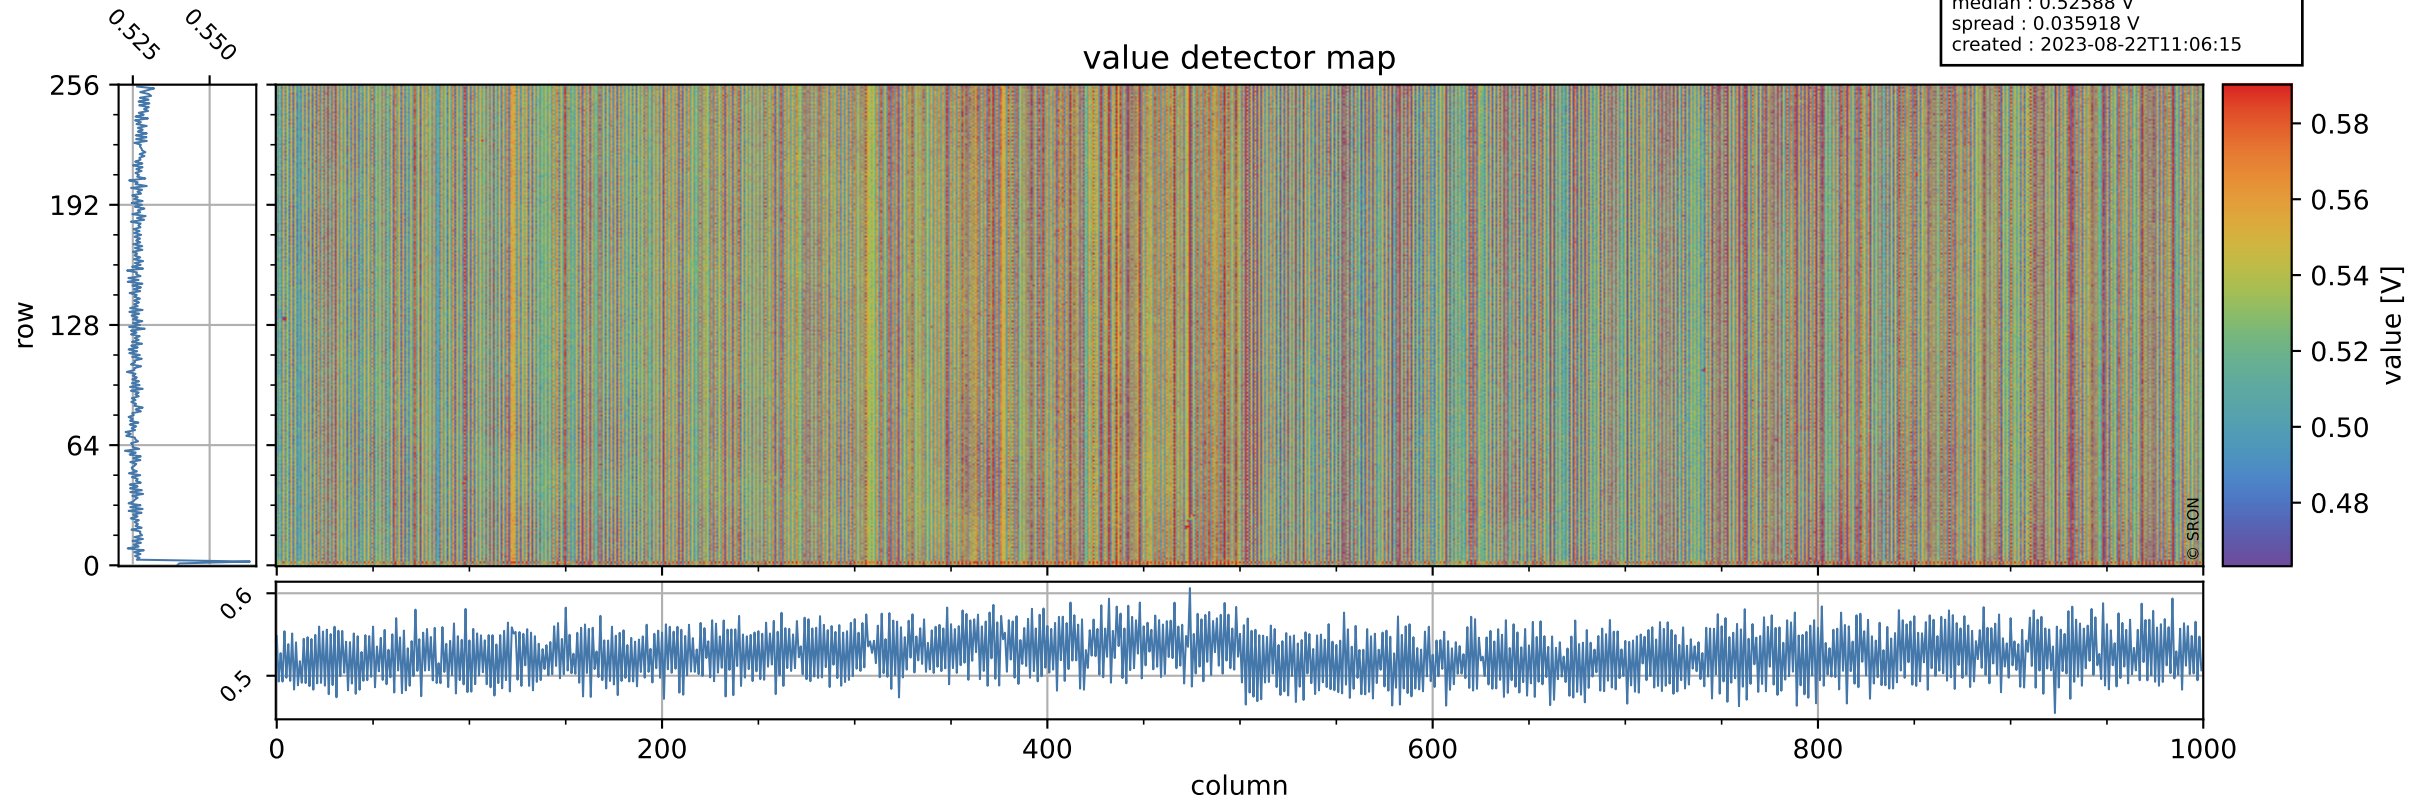

# Tropomi SWIR offset (beta nominal)

orbits : 20 in [12412, 12457]  
coverage : 2020-03-06 / 2020-03-09  
median : 0.52588 V  
spread : 0.035918 V  
created : 2023-08-22T11:06:15

## value detector map

# Tropomi SWIR offset (beta nominal)

orbits : 20 in [12412, 12457]  
coverage : 2020-03-06 / 2020-03-09  
median : 27.756  $\mu\text{V}$   
spread : 14.234  $\mu\text{V}$   
created : 2023-08-22T11:06:16

# Tropomi SWIR offset (beta nominal) ground-tracks of Sentinel-5P

orbits : 20 in [12412, 12457]  
coverage : 2020-03-06 / 2020-03-09  
created : 2023-08-22T11:06:16