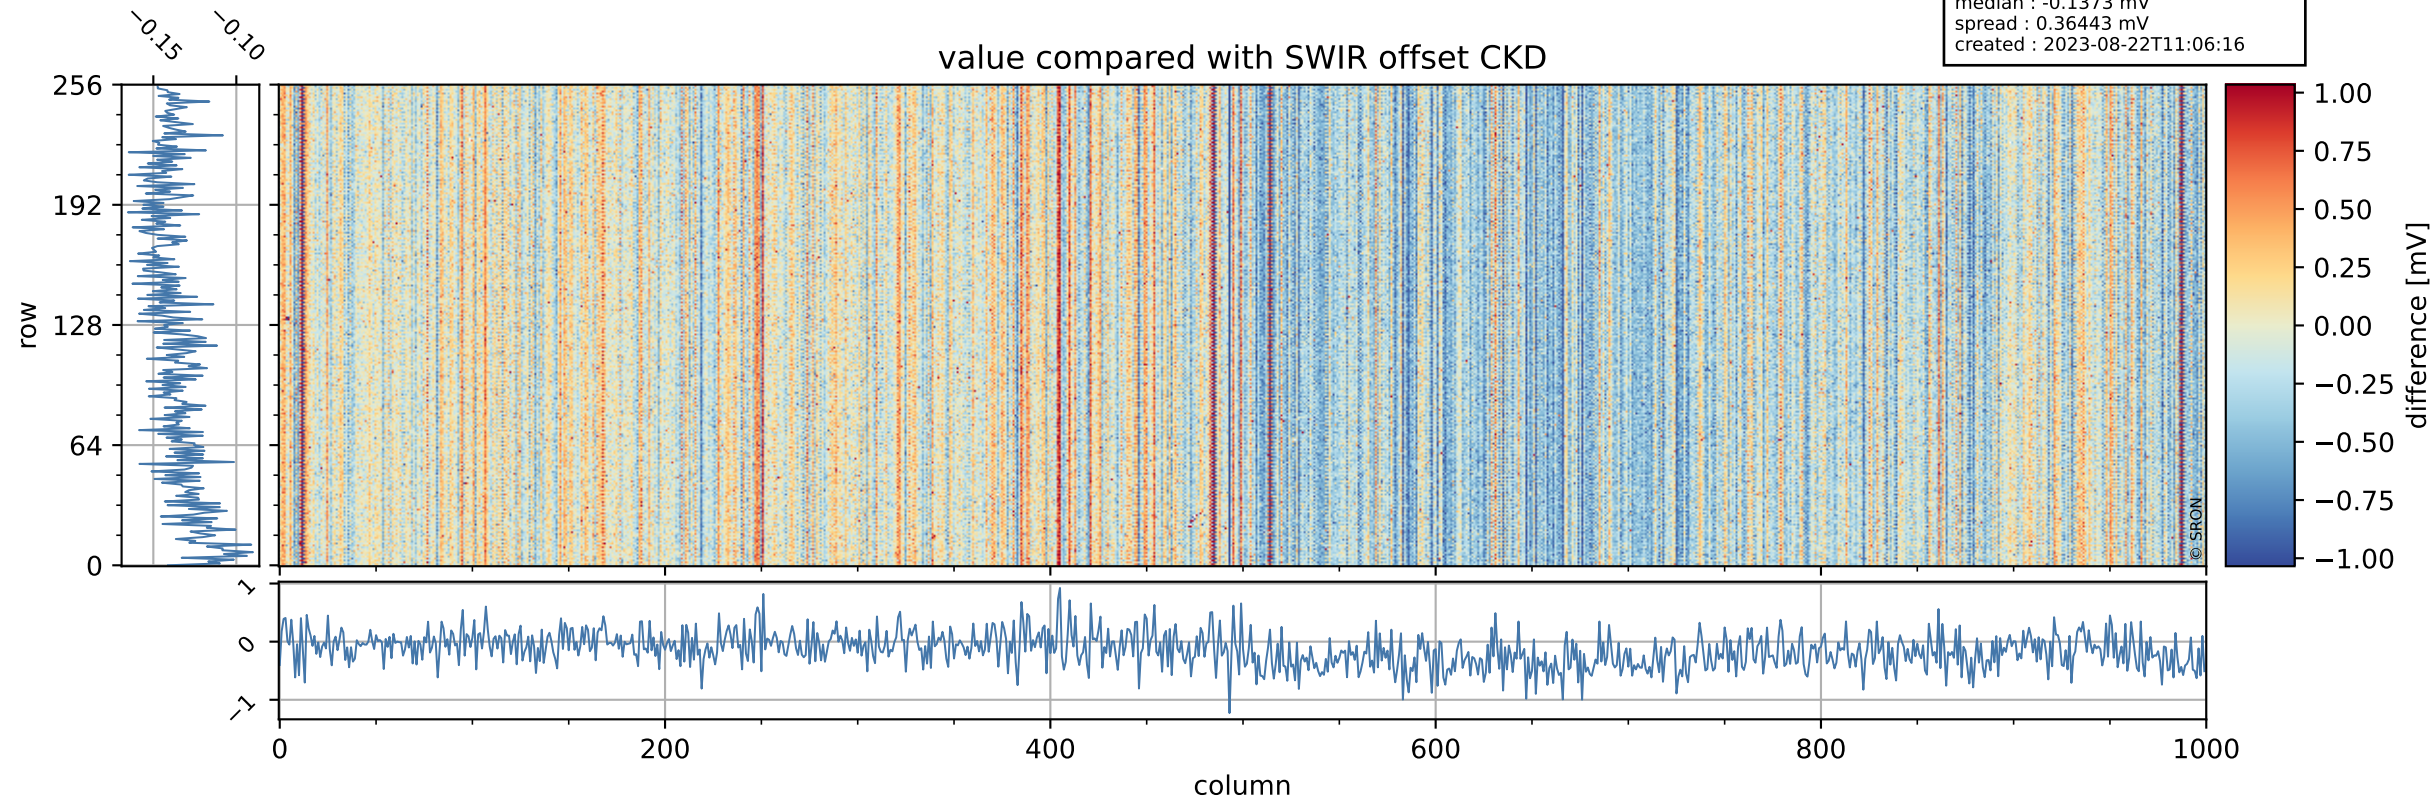

## value detector map

# Tropomi SWIR offset (beta nominal)

orbits : 20 in [12412, 12457]  
coverage : 2020-03-06 / 2020-03-09  
median : 27.756  $\mu\text{V}$   
spread : 14.234  $\mu\text{V}$   
created : 2023-08-22T11:06:16

# Tropomi SWIR offset (beta nominal)

orbits : 20 in [12412, 12457]  
coverage : 2020-03-06 / 2020-03-09  
median : -0.1373 mV  
spread : 0.36443 mV  
created : 2023-08-22T11:06:16

value compared with SWIR offset CKD

# Tropomi SWIR offset (beta nominal) ground-tracks of Sentinel-5P

orbits : 20 in [12412, 12457]  
coverage : 2020-03-06 / 2020-03-09  
created : 2023-08-22T11:06:16