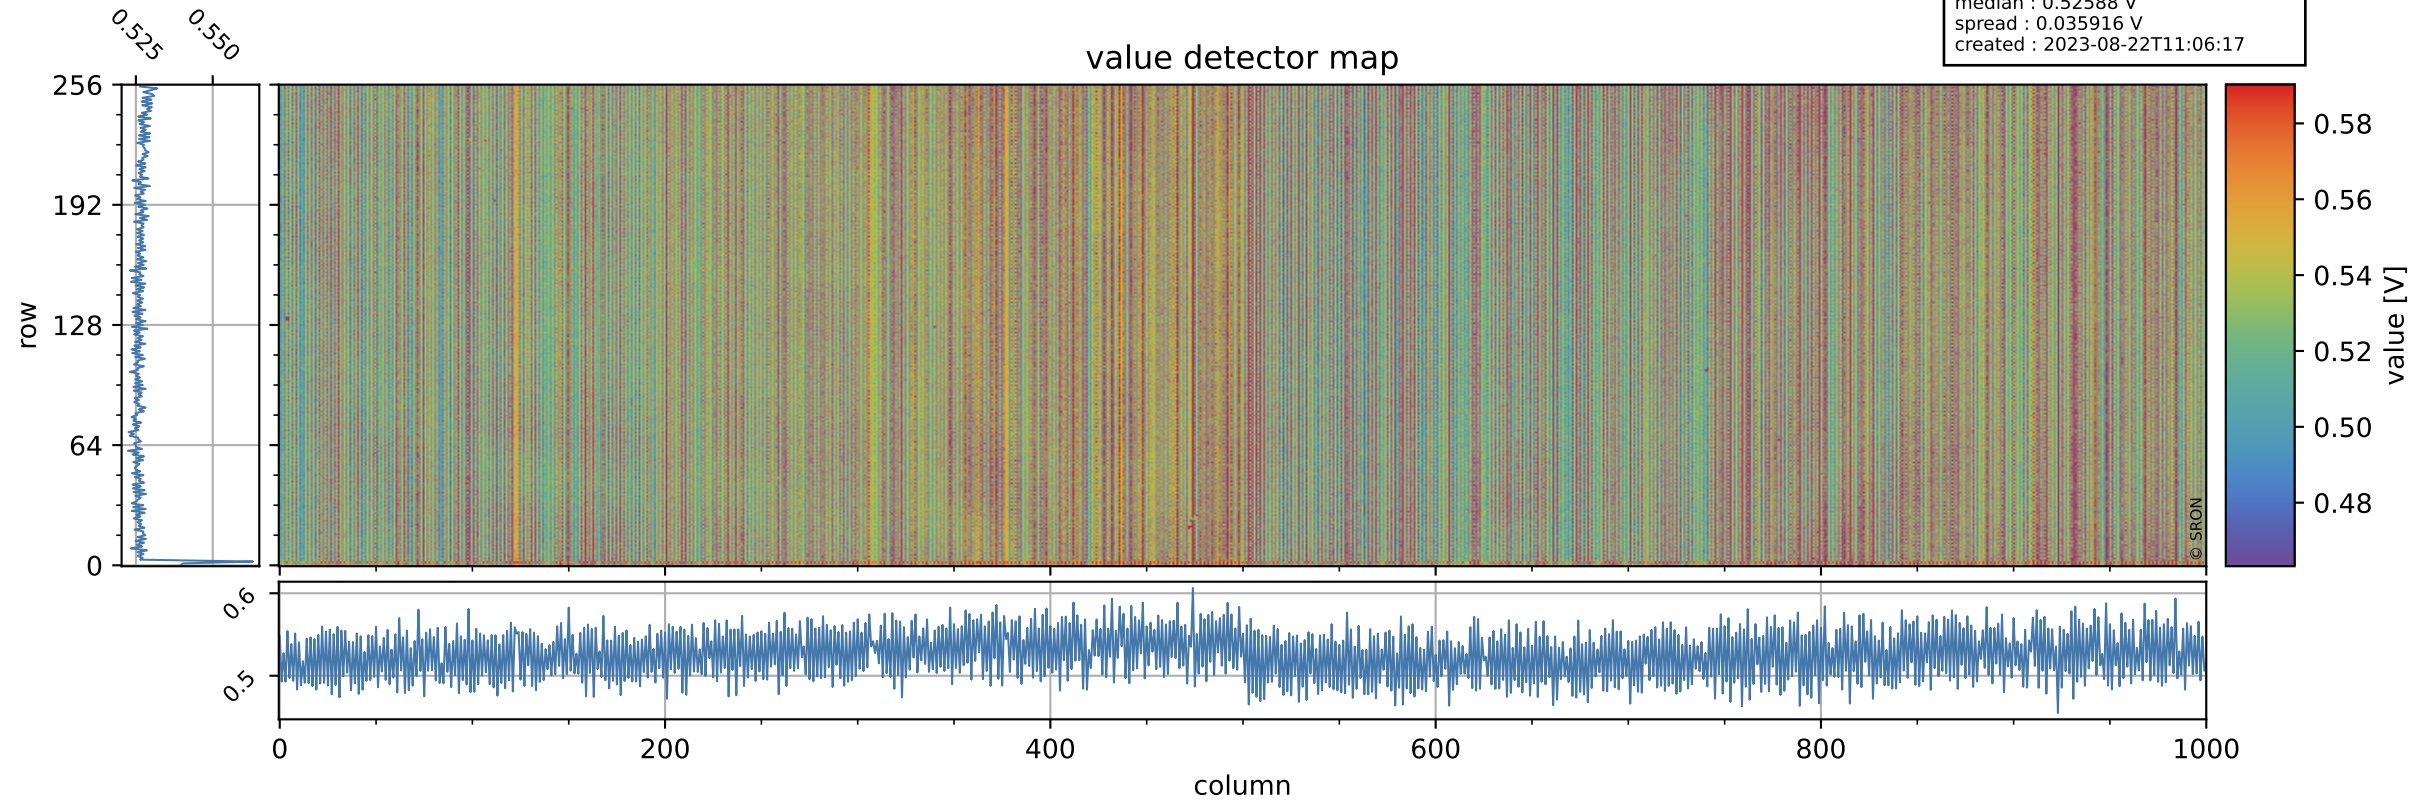

# Tropomi SWIR offset (beta nominal)

orbits : 19 in [12457, 12502]  
coverage : 2020-03-09 / 2020-03-12  
median : 0.52588 V  
spread : 0.035916 V  
created : 2023-08-22T11:06:17

## value detector map

# Tropomi SWIR offset (beta nominal)

orbits : 19 in [12457, 12502]  
coverage : 2020-03-09 / 2020-03-12  
median : 26.701  $\mu\text{V}$   
spread : 13.545  $\mu\text{V}$   
created : 2023-08-22T11:06:18

# Tropomi SWIR offset (beta nominal) ground-tracks of Sentinel-5P

orbits : 19 in [12457, 12502]  
coverage : 2020-03-09 / 2020-03-12  
created : 2023-08-22T11:06:18