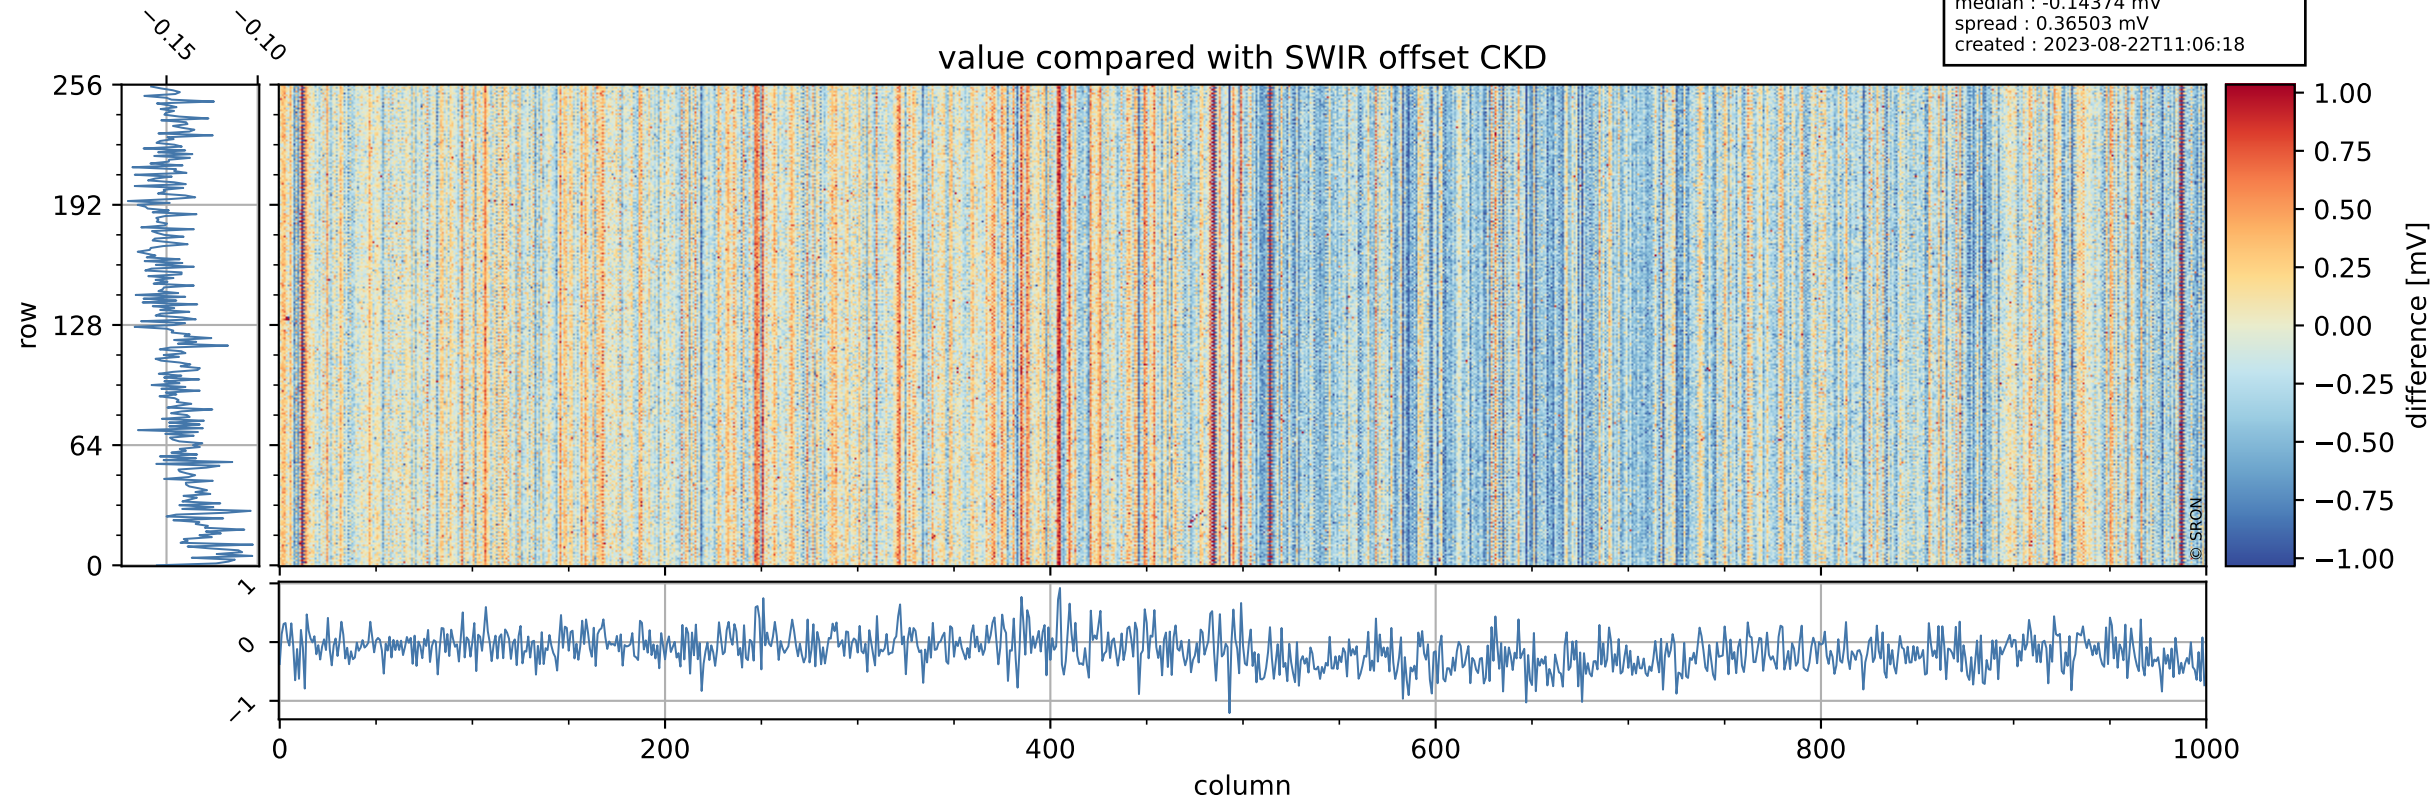

## value detector map

# Tropomi SWIR offset (beta nominal)

orbits : 19 in [12457, 12502]  
coverage : 2020-03-09 / 2020-03-12  
median : 26.701  $\mu\text{V}$   
spread : 13.545  $\mu\text{V}$   
created : 2023-08-22T11:06:18

# Tropomi SWIR offset (beta nominal)

orbits : 19 in [12457, 12502]  
coverage : 2020-03-09 / 2020-03-12  
median : -0.14374 mV  
spread : 0.36503 mV  
created : 2023-08-22T11:06:18

value compared with SWIR offset CKD

# Tropomi SWIR offset (beta nominal) ground-tracks of Sentinel-5P

orbits : 19 in [12457, 12502]  
coverage : 2020-03-09 / 2020-03-12  
created : 2023-08-22T11:06:18