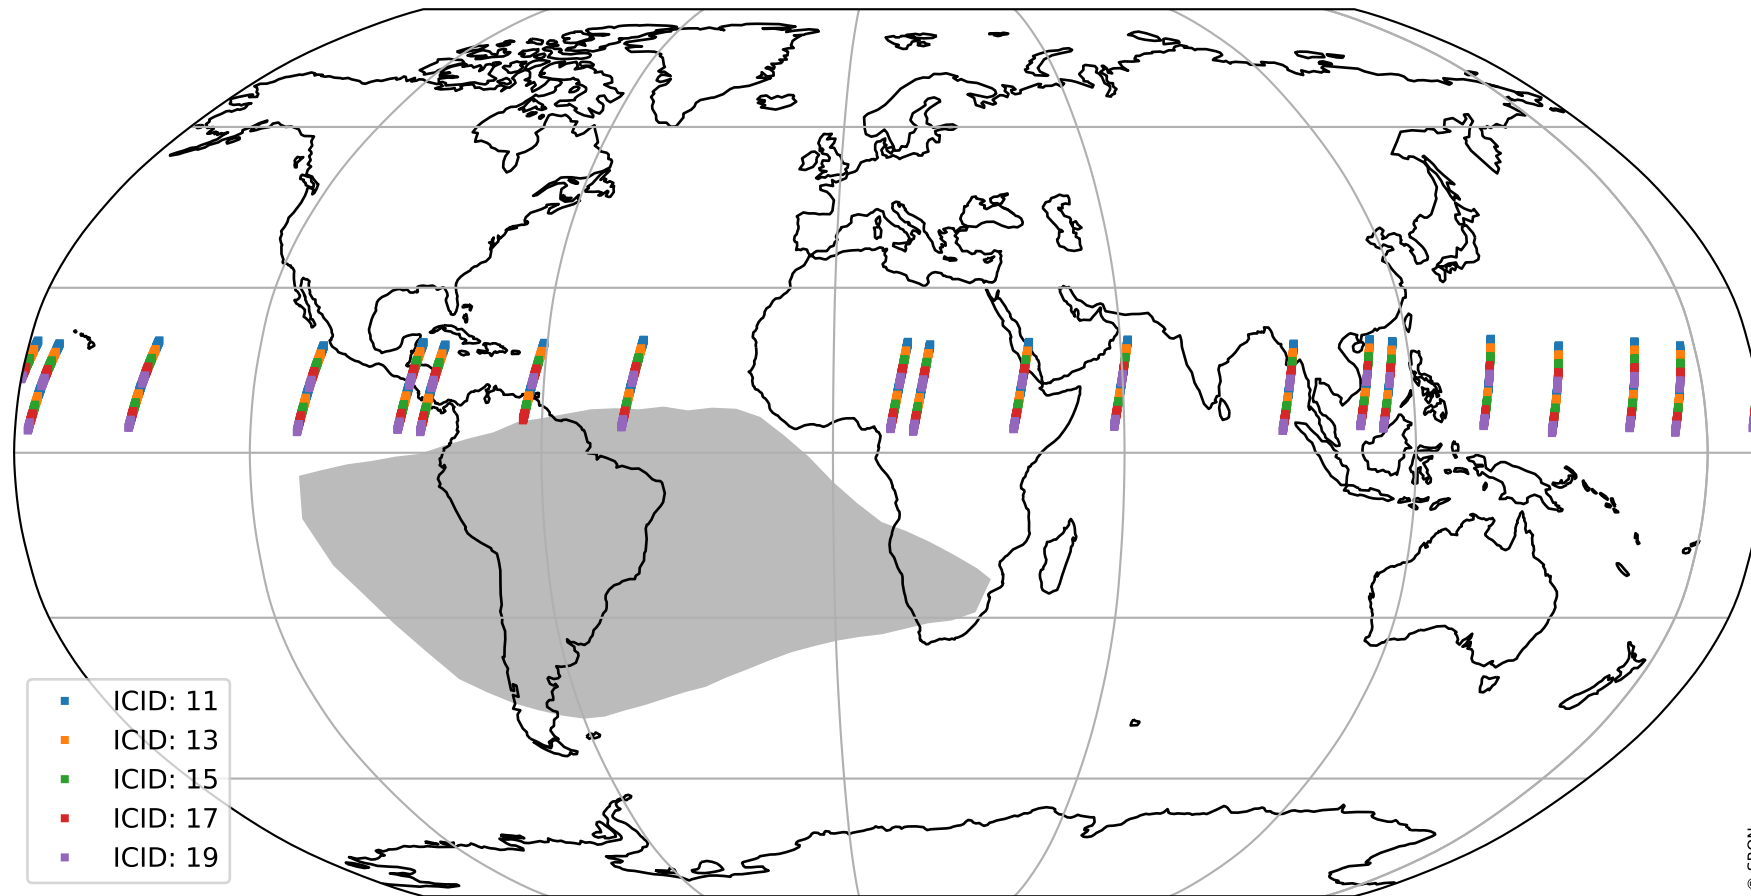

# Tropomi SWIR offset (beta nominal)

orbits : 19 in [12457, 12502]  
coverage : 2020-03-09 / 2020-03-12  
median : 26.701  $\mu\text{V}$   
spread : 13.545  $\mu\text{V}$   
created : 2023-08-22T11:06:18

# Tropomi SWIR offset (beta nominal)

orbits : 19 in [12457, 12502]  
coverage : 2020-03-09 / 2020-03-12  
median : -0.14374 mV  
spread : 0.36503 mV  
created : 2023-08-22T11:06:18

value compared with SWIR offset CKD

# Tropomi SWIR offset (beta nominal) ground-tracks of Sentinel-5P

orbits : 19 in [12457, 12502]  
coverage : 2020-03-09 / 2020-03-12  
created : 2023-08-22T11:06:18

# Tropomi SWIR offset (beta nominal)

orbits : [1867, 12502]  
coverage : 2018-02-20 / 2020-03-12  
created : 2023-08-22T11:06:19