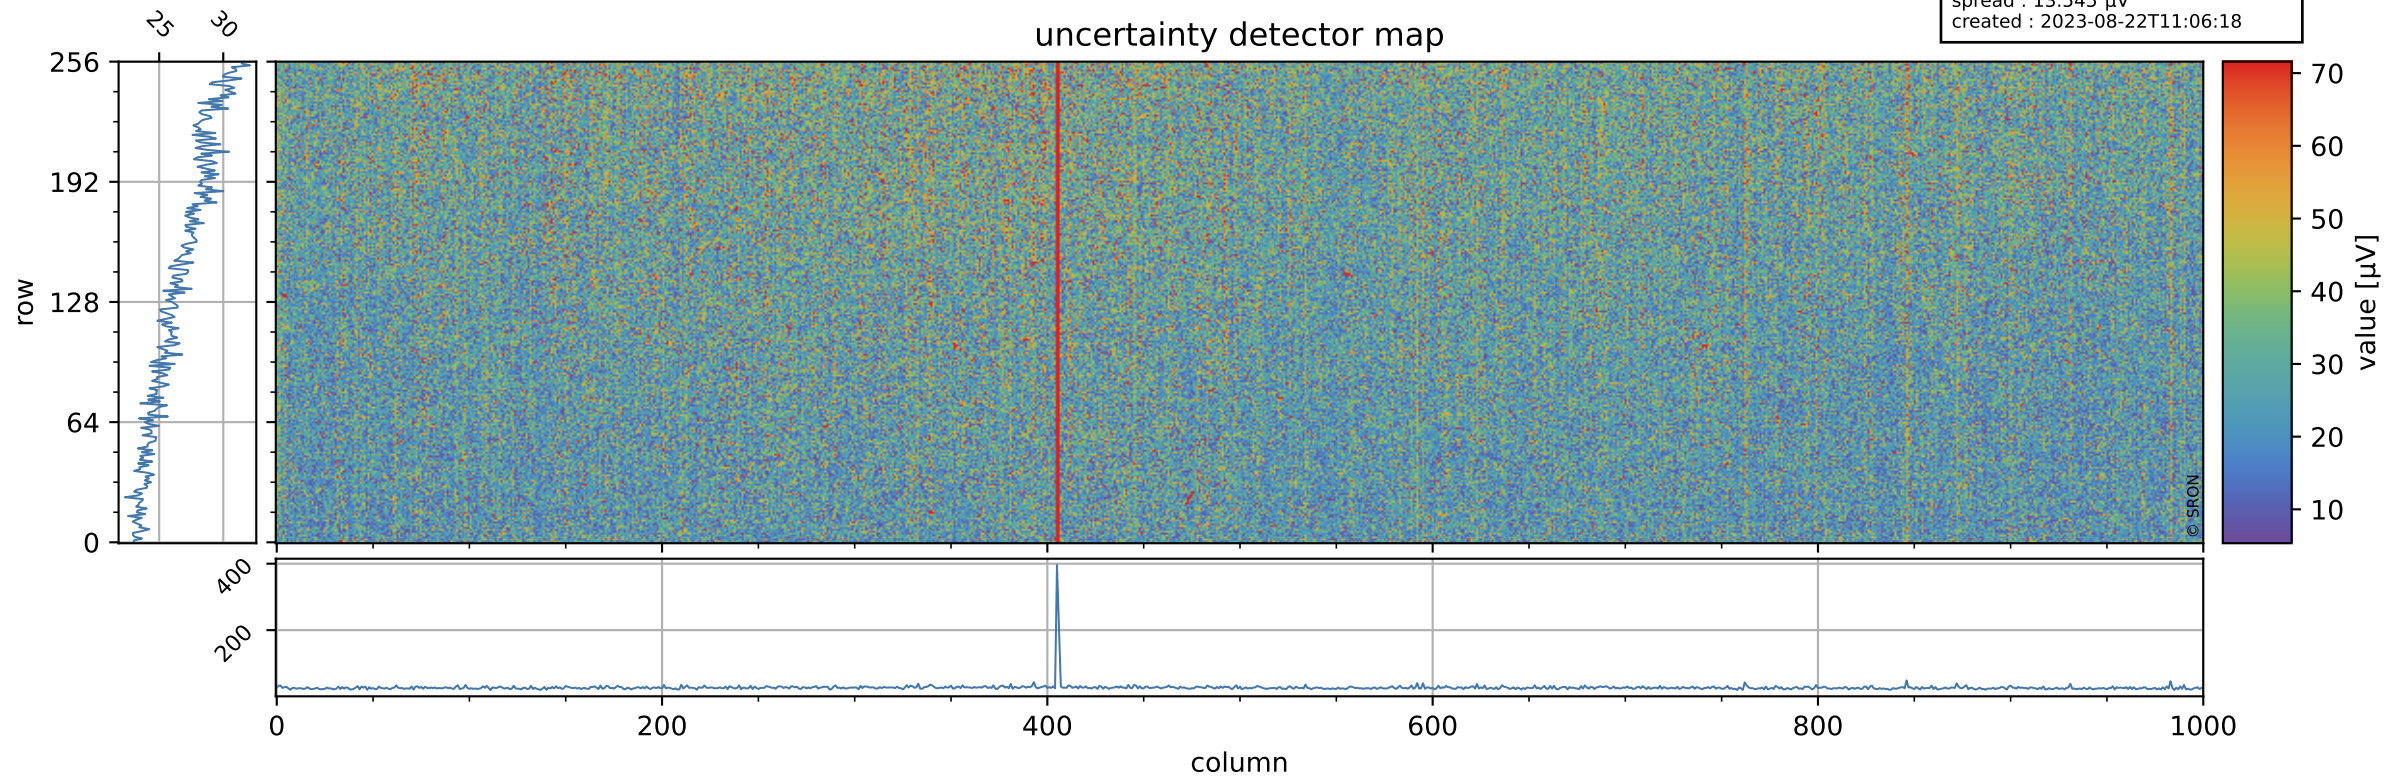

# Tropomi SWIR offset (beta nominal)

orbits : 19 in [12457, 12502]  
coverage : 2020-03-09 / 2020-03-12  
median : 0.52588 V  
spread : 0.035916 V  
created : 2023-08-22T11:06:17

## value detector map

# Tropomi SWIR offset (beta nominal)

orbits : 19 in [12457, 12502]  
coverage : 2020-03-09 / 2020-03-12  
median : 26.701  $\mu\text{V}$   
spread : 13.545  $\mu\text{V}$   
created : 2023-08-22T11:06:18

# Tropomi SWIR offset (beta nominal) ground-tracks of Sentinel-5P

orbits : 19 in [12457, 12502]  
coverage : 2020-03-09 / 2020-03-12  
created : 2023-08-22T11:06:18