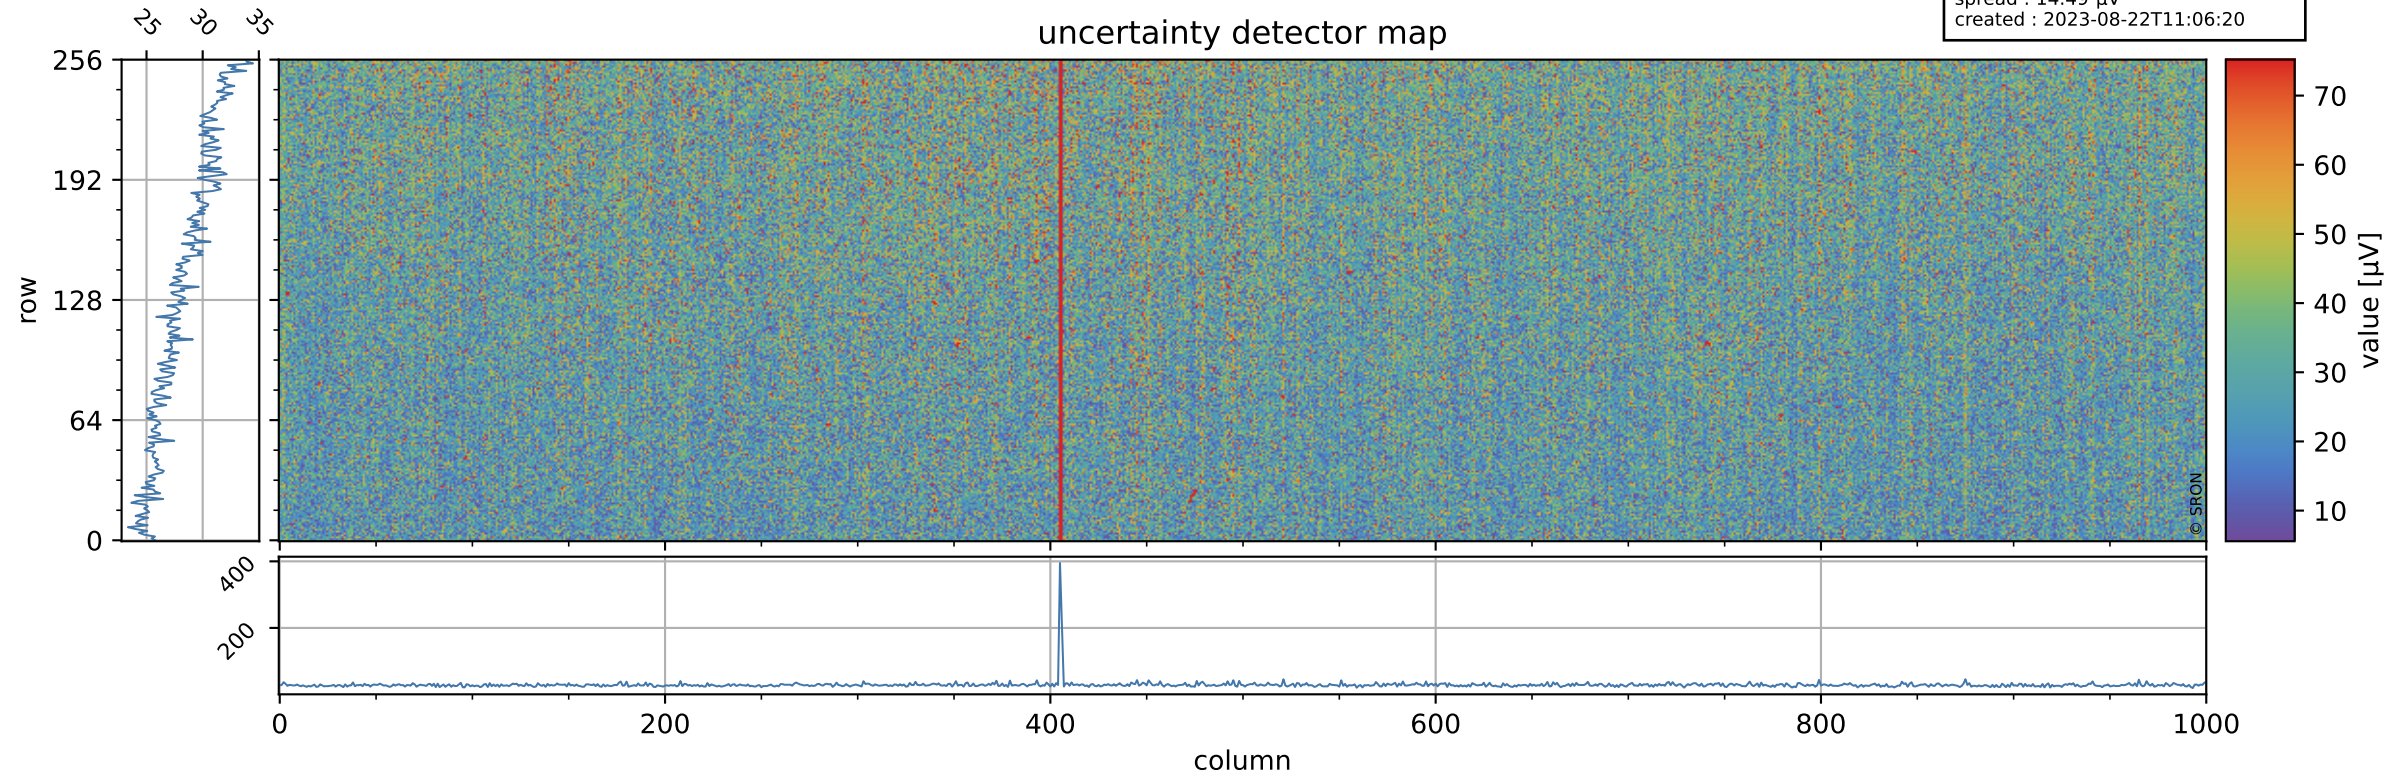

Tropomi SWIR offset (beta nominal)

orbits : 20 in [12502, 12547]
coverage : 2020-03-12 / 2020-03-15
median : 0.52589 V
spread : 0.035919 V
created : 2023-08-22T11:06:19

value detector map

Tropomi SWIR offset (beta nominal)

orbits : 20 in [12502, 12547]
coverage : 2020-03-12 / 2020-03-15
median : 28.491 μV
spread : 14.49 μV
created : 2023-08-22T11:06:20

Tropomi SWIR offset (beta nominal)

orbits : 20 in [12502, 12547]
coverage : 2020-03-12 / 2020-03-15
median : -0.12511 mV
spread : 0.37007 mV
created : 2023-08-22T11:06:20

value compared with SWIR offset CKD

Tropomi SWIR offset (beta nominal) ground-tracks of Sentinel-5P

orbits : 20 in [12502, 12547]
coverage : 2020-03-12 / 2020-03-15
created : 2023-08-22T11:06:20

Tropomi SWIR offset (beta nominal)

orbits : [1867, 12547]
coverage : 2018-02-20 / 2020-03-15
created : 2023-08-22T11:06:20

trend of detector median & temperatures