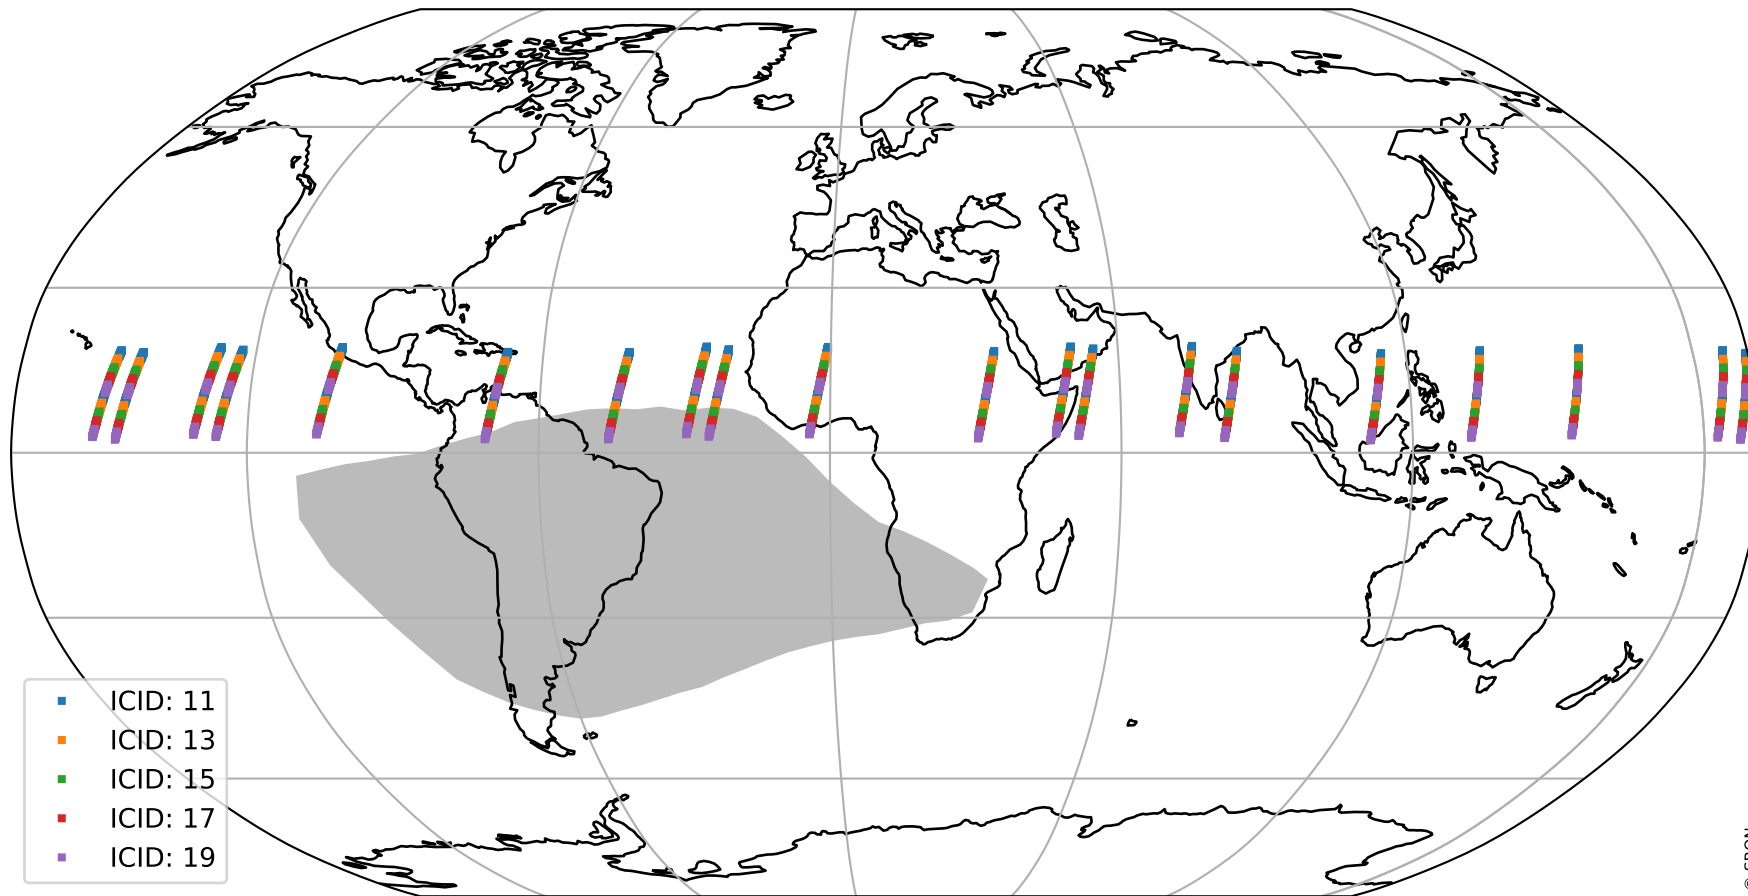

Tropomi SWIR offset (beta nominal)

orbits : 20 in [12502, 12547]
coverage : 2020-03-12 / 2020-03-15
median : 0.52589 V
spread : 0.035919 V
created : 2023-08-22T11:06:19

value detector map

Tropomi SWIR offset (beta nominal)

orbits : 20 in [12502, 12547]
coverage : 2020-03-12 / 2020-03-15
median : 28.491 μV
spread : 14.49 μV
created : 2023-08-22T11:06:20

Tropomi SWIR offset (beta nominal)

orbits : 20 in [12502, 12547]
coverage : 2020-03-12 / 2020-03-15
median : -0.12511 mV
spread : 0.37007 mV
created : 2023-08-22T11:06:20

value compared with SWIR offset CKD

Tropomi SWIR offset (beta nominal) ground-tracks of Sentinel-5P

orbits : 20 in [12502, 12547]
coverage : 2020-03-12 / 2020-03-15
created : 2023-08-22T11:06:20

Tropomi SWIR offset (beta nominal)

orbits : [1867, 12547]
coverage : 2018-02-20 / 2020-03-15
created : 2023-08-22T11:06:20

trend of detector median & temperatures