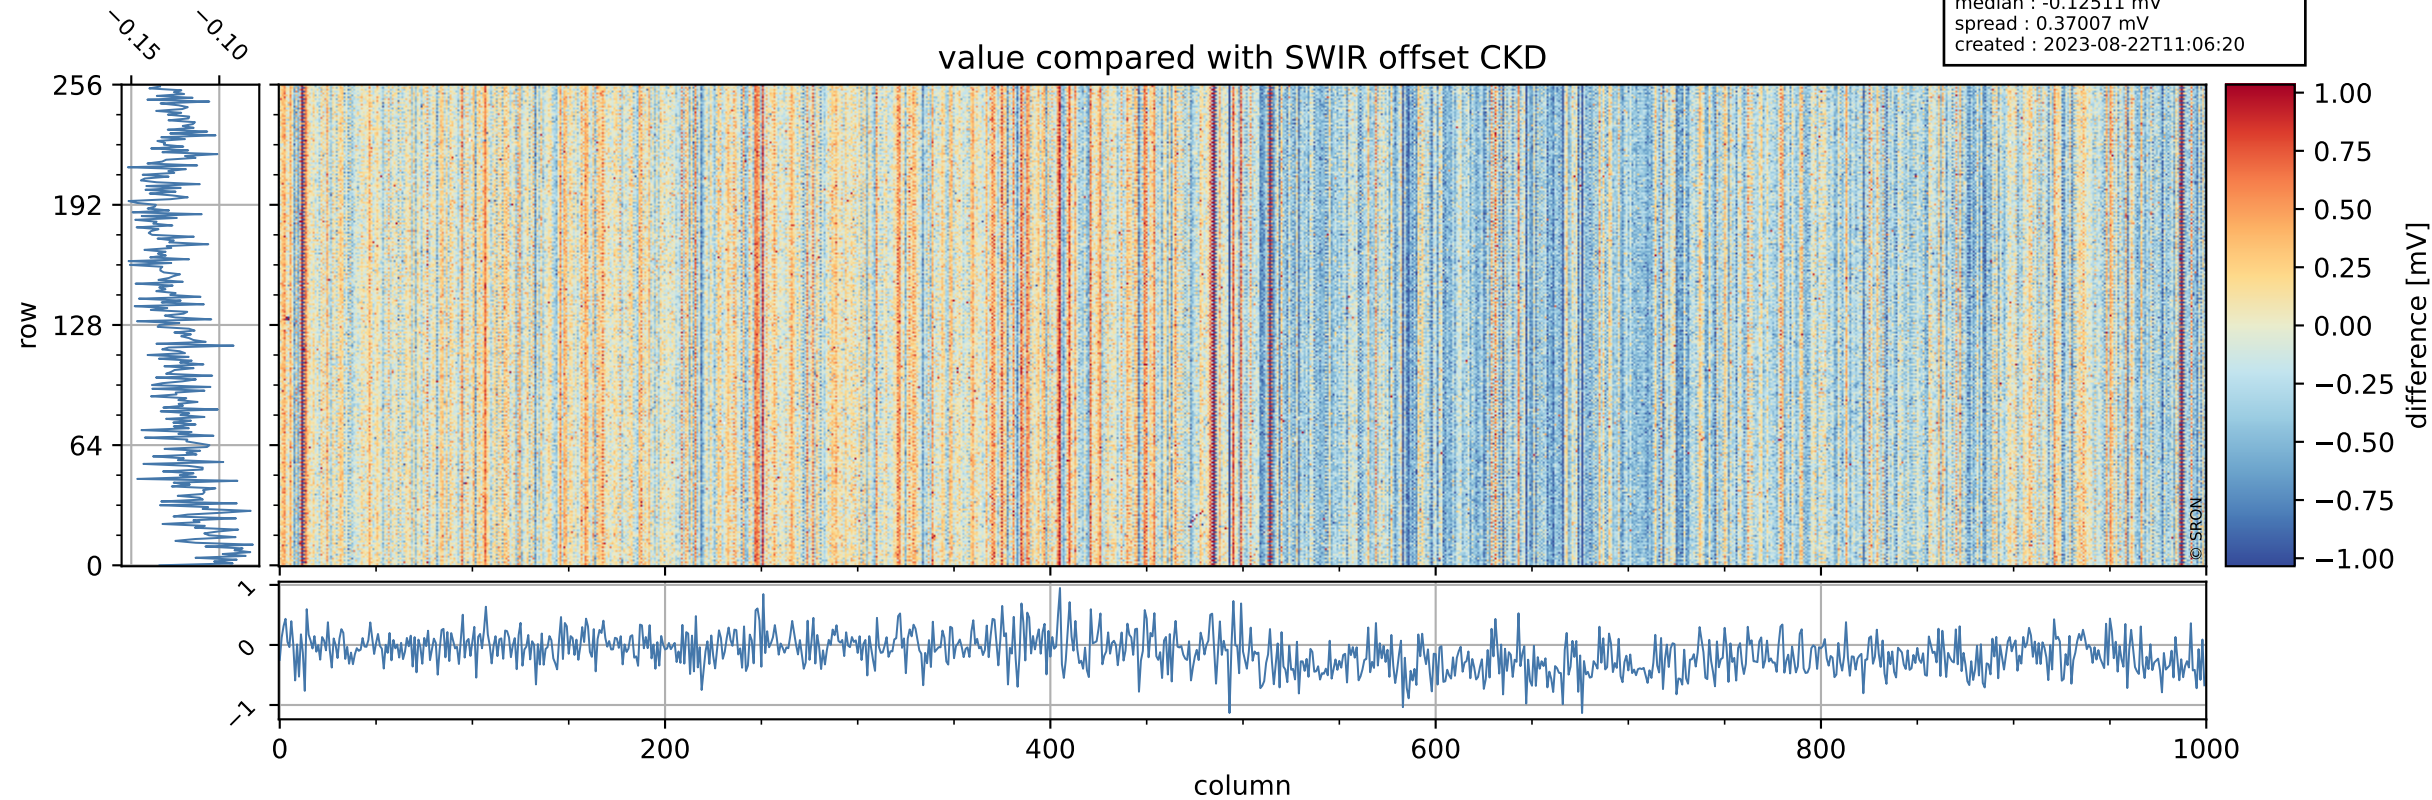

Tropomi SWIR offset (beta nominal)

orbits : 20 in [12502, 12547]
coverage : 2020-03-12 / 2020-03-15
median : 0.52589 V
spread : 0.035919 V
created : 2023-08-22T11:06:19

value detector map

Tropomi SWIR offset (beta nominal)

orbits : 20 in [12502, 12547]
coverage : 2020-03-12 / 2020-03-15
median : 28.491 μV
spread : 14.49 μV
created : 2023-08-22T11:06:20

Tropomi SWIR offset (beta nominal)

orbits : 20 in [12502, 12547]
coverage : 2020-03-12 / 2020-03-15
median : -0.12511 mV
spread : 0.37007 mV
created : 2023-08-22T11:06:20

value compared with SWIR offset CKD

Tropomi SWIR offset (beta nominal) ground-tracks of Sentinel-5P

orbits : 20 in [12502, 12547]
coverage : 2020-03-12 / 2020-03-15
created : 2023-08-22T11:06:20

Tropomi SWIR offset (beta nominal)

orbits : [1867, 12547]
coverage : 2018-02-20 / 2020-03-15
created : 2023-08-22T11:06:20

trend of detector median & temperatures