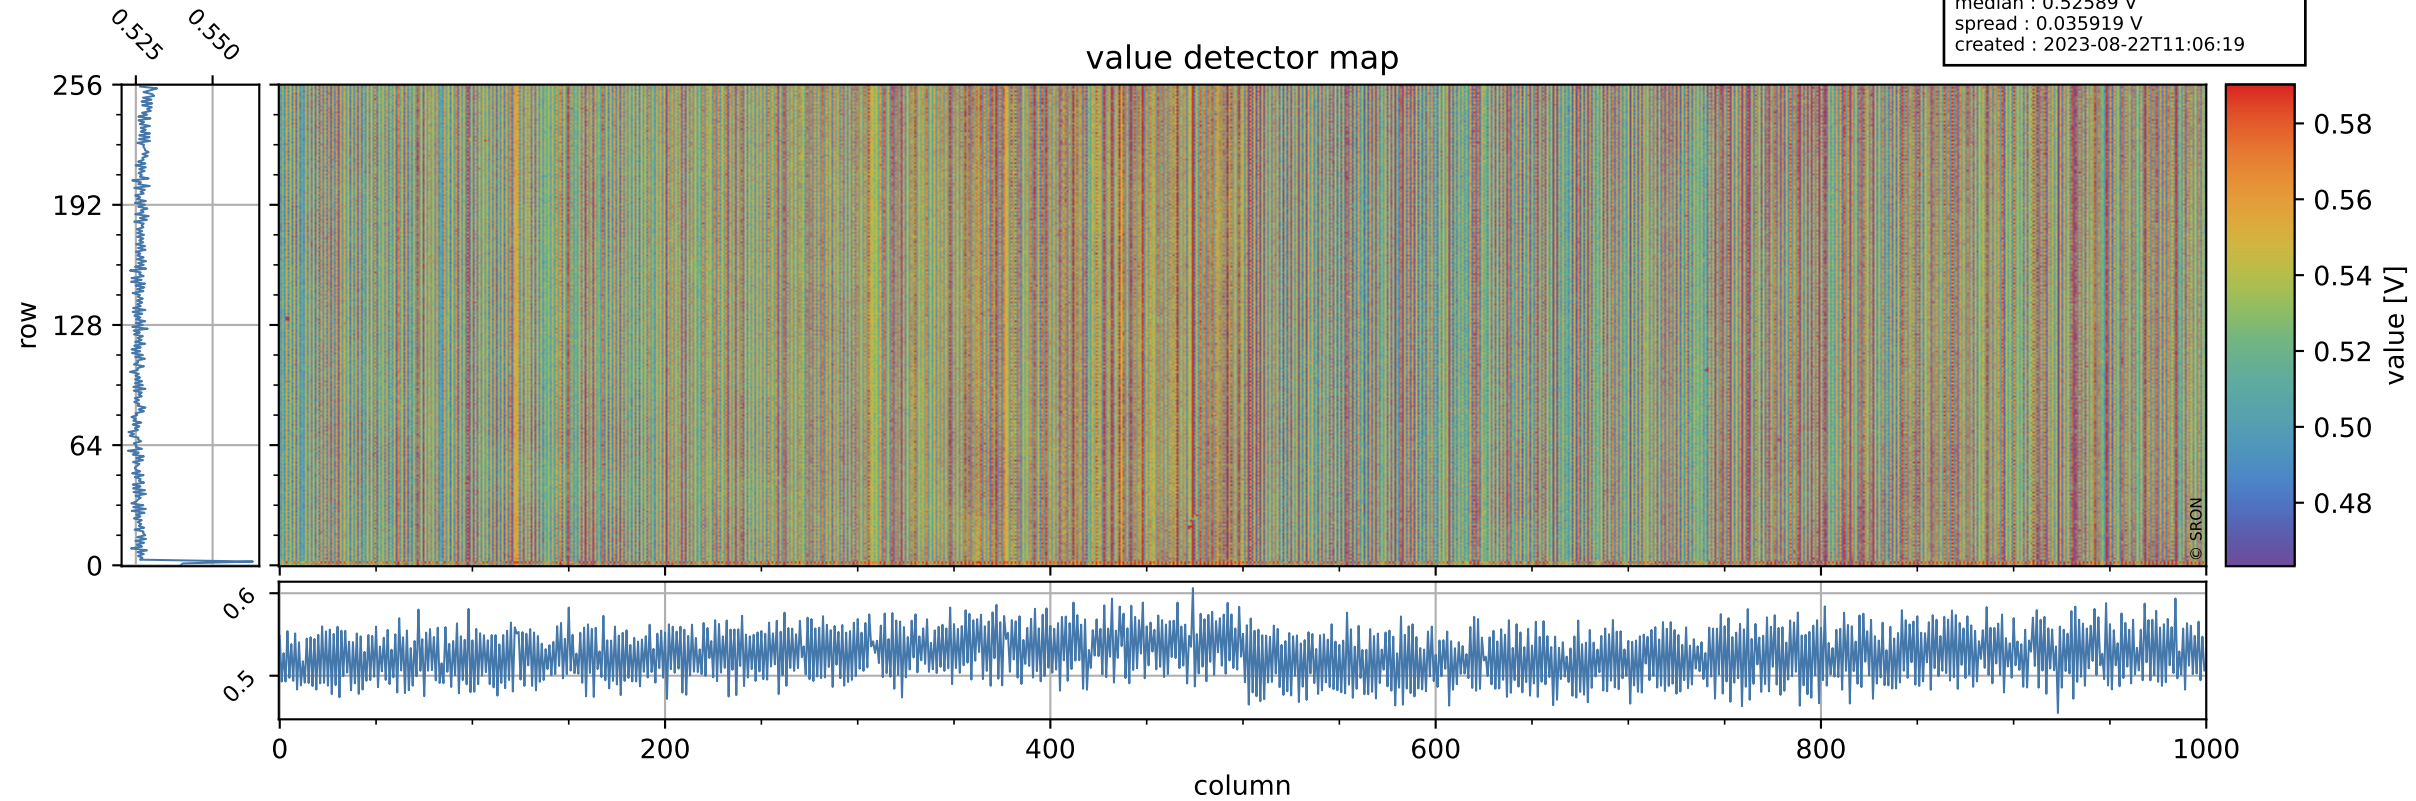

Tropomi SWIR offset (beta nominal)

orbits : 20 in [12502, 12547]
coverage : 2020-03-12 / 2020-03-15
median : 0.52589 V
spread : 0.035919 V
created : 2023-08-22T11:06:19

value detector map

Tropomi SWIR offset (beta nominal)

orbits : 20 in [12502, 12547]
coverage : 2020-03-12 / 2020-03-15
median : 28.491 μV
spread : 14.49 μV
created : 2023-08-22T11:06:20

Tropomi SWIR offset (beta nominal)

orbits : 20 in [12502, 12547]
coverage : 2020-03-12 / 2020-03-15
median : -0.12511 mV
spread : 0.37007 mV
created : 2023-08-22T11:06:20

value compared with SWIR offset CKD

Tropomi SWIR offset (beta nominal) ground-tracks of Sentinel-5P

orbits : 20 in [12502, 12547]
coverage : 2020-03-12 / 2020-03-15
created : 2023-08-22T11:06:20

Tropomi SWIR offset (beta nominal)

orbits : [1867, 12547]
coverage : 2018-02-20 / 2020-03-15
created : 2023-08-22T11:06:20

trend of detector median & temperatures