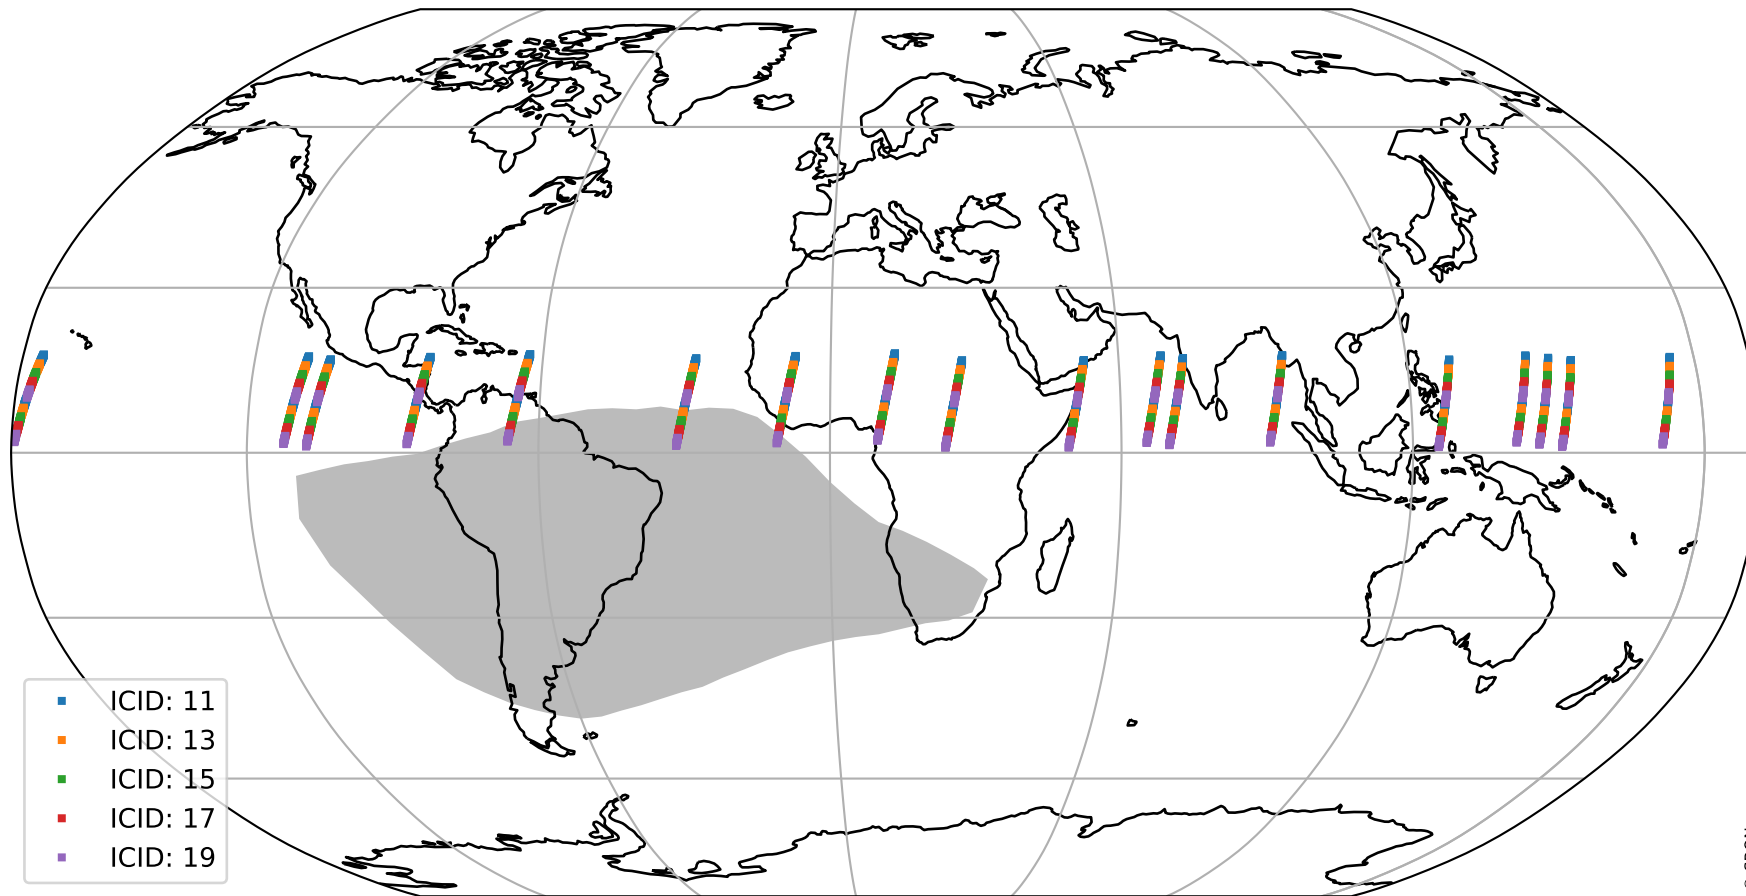

Tropomi SWIR offset (beta nominal)

orbits : 18 in [12547, 12592]
coverage : 2020-03-15 / 2020-03-18
median : 0.5259 V
spread : 0.035919 V
created : 2023-08-22T11:06:21

value detector map

Tropomi SWIR offset (beta nominal)

orbits : 18 in [12547, 12592]
coverage : 2020-03-15 / 2020-03-18
median : 29.088 μV
spread : 14.625 μV
created : 2023-08-22T11:06:21

Tropomi SWIR offset (beta nominal)

orbits : 18 in [12547, 12592]
coverage : 2020-03-15 / 2020-03-18
median : -0.11202 mV
spread : 0.37501 mV
created : 2023-08-22T11:06:22

value compared with SWIR offset CKD

Tropomi SWIR offset (beta nominal) ground-tracks of Sentinel-5P

orbits : 18 in [12547, 12592]
coverage : 2020-03-15 / 2020-03-18
created : 2023-08-22T11:06:22

Tropomi SWIR offset (beta nominal)

orbits : [1867, 12592]
coverage : 2018-02-20 / 2020-03-18
created : 2023-08-22T11:06:22

trend of detector median & temperatures