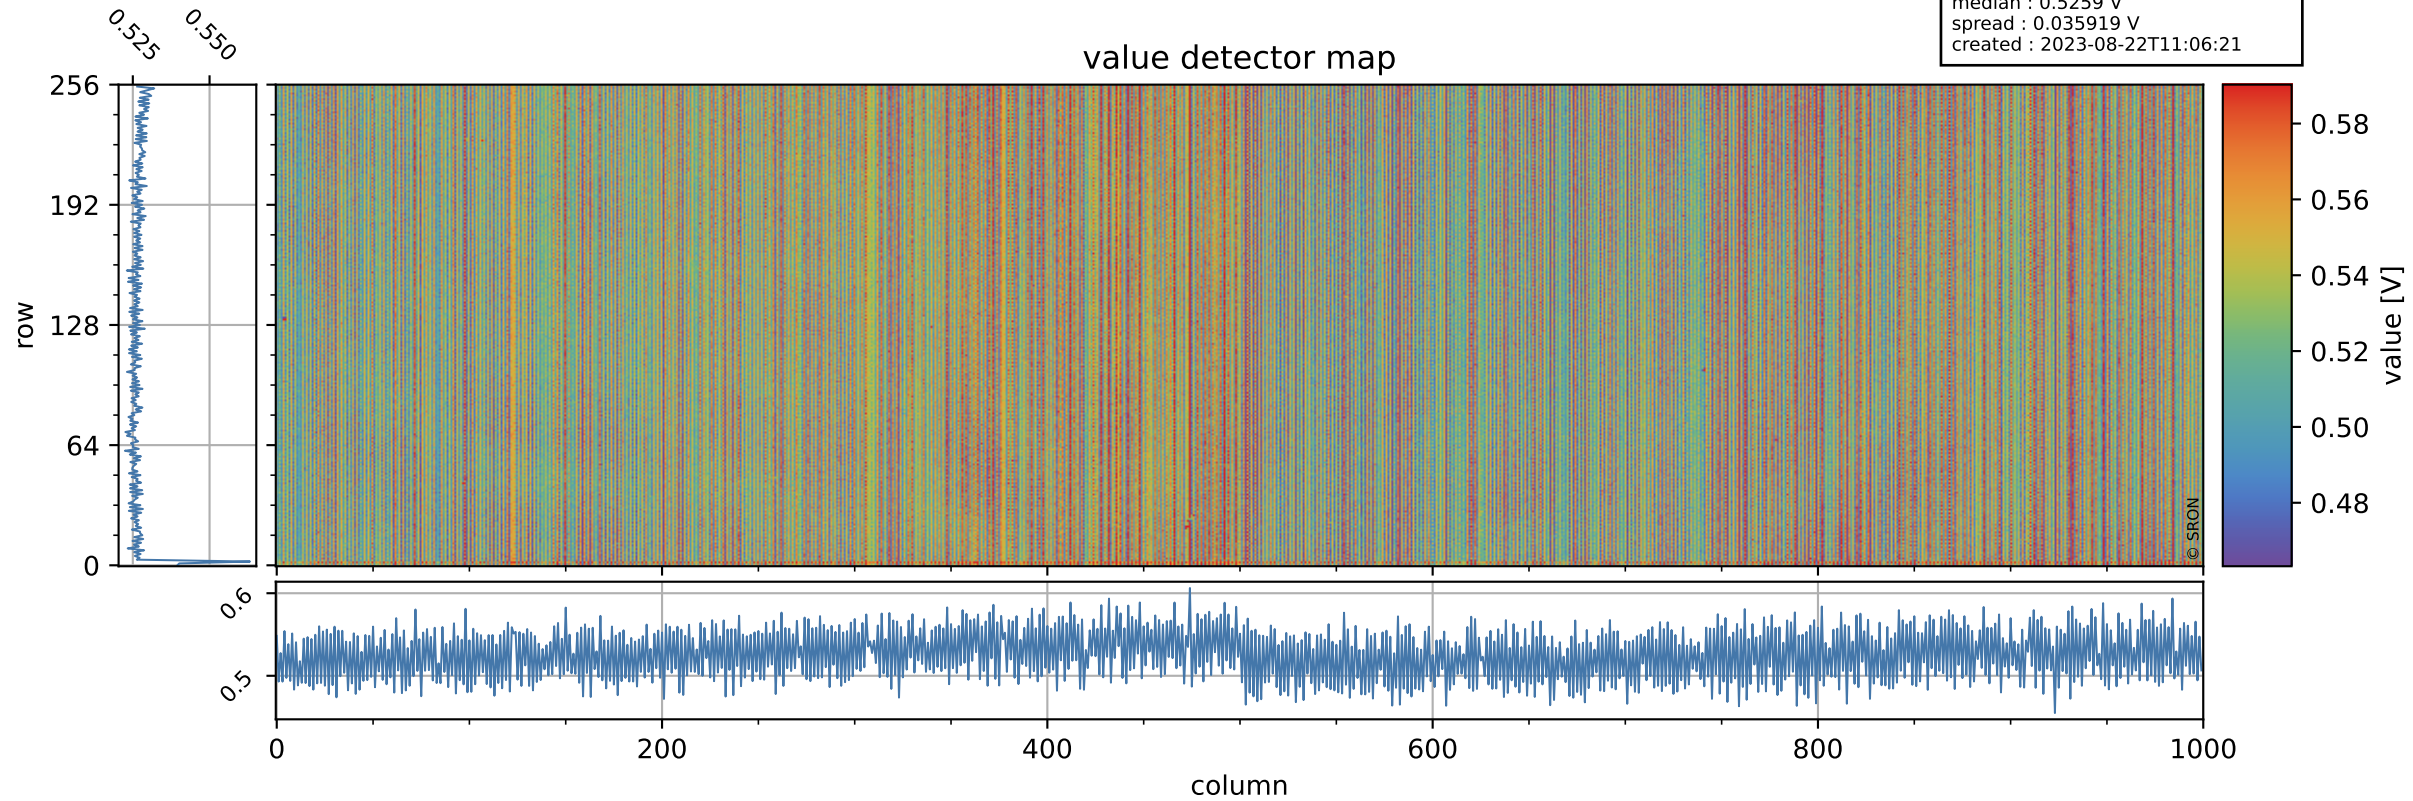

Tropomi SWIR offset (beta nominal)

orbits : 18 in [12547, 12592]
coverage : 2020-03-15 / 2020-03-18
median : 0.5259 V
spread : 0.035919 V
created : 2023-08-22T11:06:21

value detector map

Tropomi SWIR offset (beta nominal)

orbits : 18 in [12547, 12592]
coverage : 2020-03-15 / 2020-03-18
median : 29.088 μV
spread : 14.625 μV
created : 2023-08-22T11:06:21

Tropomi SWIR offset (beta nominal)

orbits : 18 in [12547, 12592]
coverage : 2020-03-15 / 2020-03-18
median : -0.11202 mV
spread : 0.37501 mV
created : 2023-08-22T11:06:22

value compared with SWIR offset CKD

Tropomi SWIR offset (beta nominal) ground-tracks of Sentinel-5P

orbits : 18 in [12547, 12592]
coverage : 2020-03-15 / 2020-03-18
created : 2023-08-22T11:06:22

Tropomi SWIR offset (beta nominal)

orbits : [1867, 12592]
coverage : 2018-02-20 / 2020-03-18
created : 2023-08-22T11:06:22

trend of detector median & temperatures