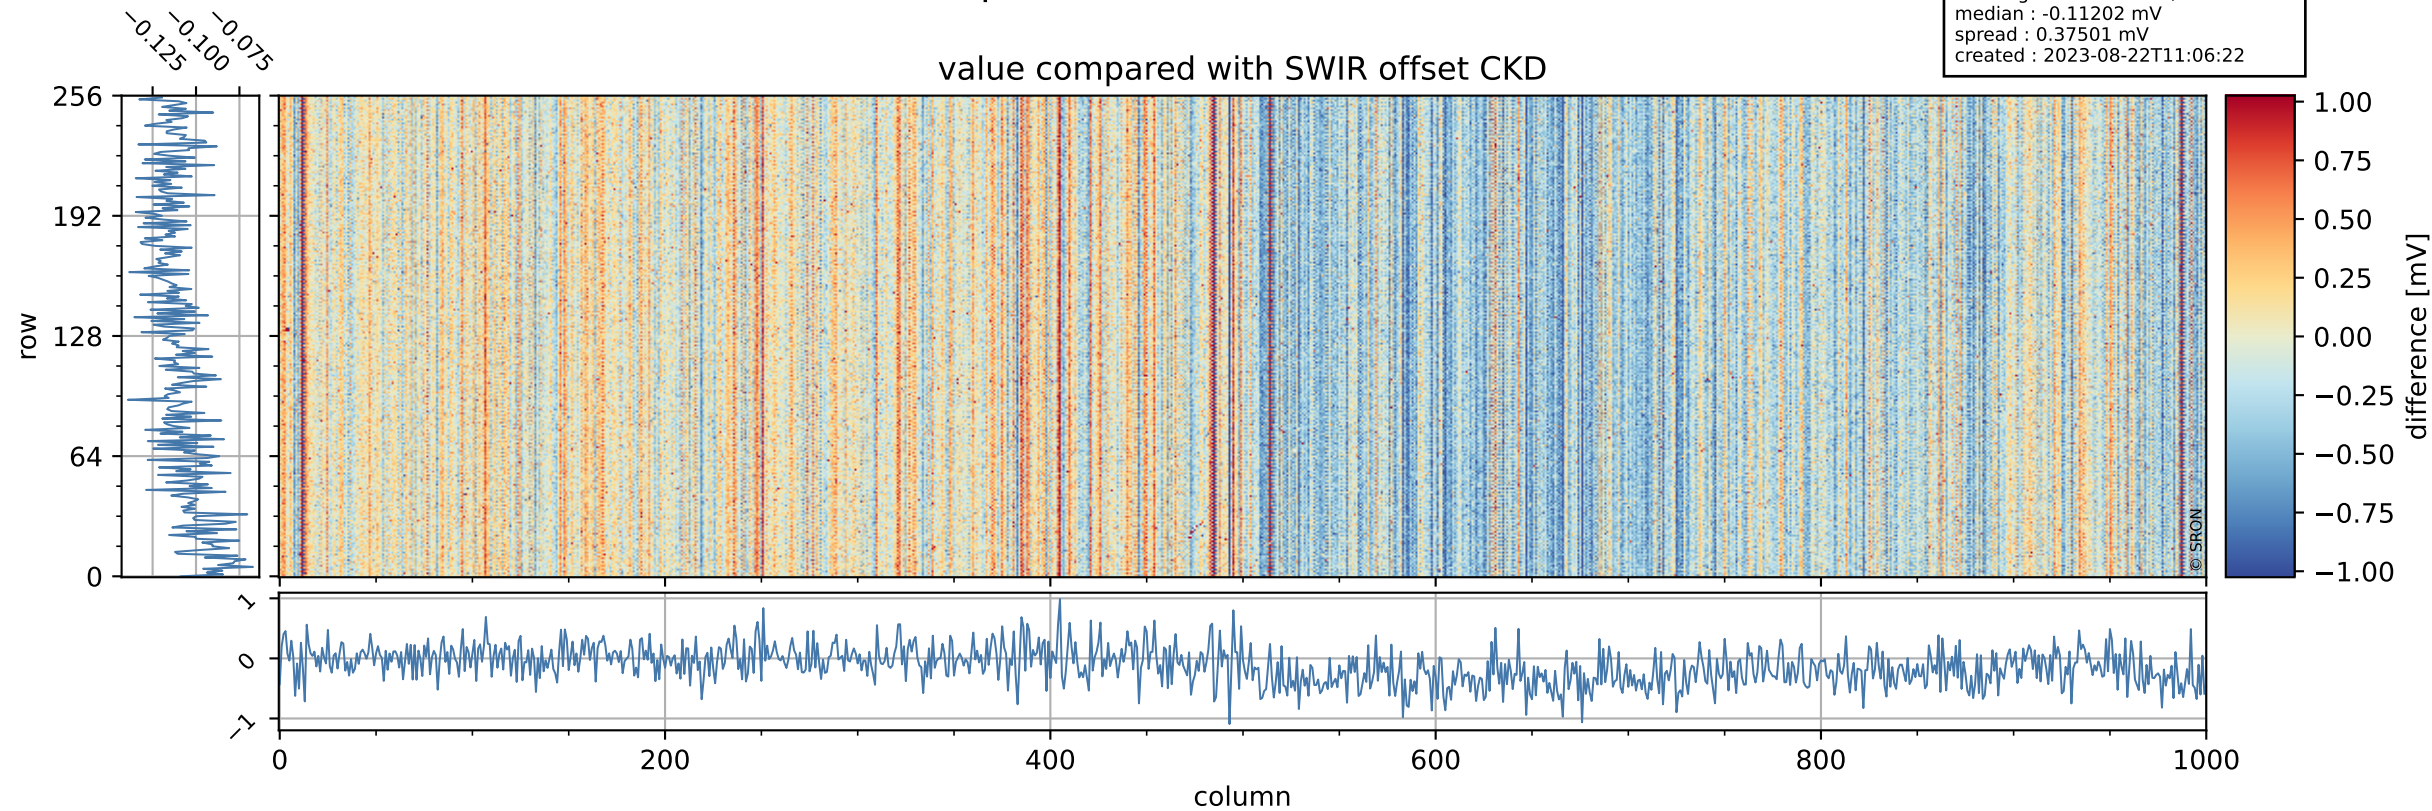

Tropomi SWIR offset (beta nominal)

orbits : 18 in [12547, 12592]
coverage : 2020-03-15 / 2020-03-18
median : 0.5259 V
spread : 0.035919 V
created : 2023-08-22T11:06:21

value detector map

Tropomi SWIR offset (beta nominal)

orbits : 18 in [12547, 12592]
coverage : 2020-03-15 / 2020-03-18
median : 29.088 μV
spread : 14.625 μV
created : 2023-08-22T11:06:21

Tropomi SWIR offset (beta nominal)

orbits : 18 in [12547, 12592]
coverage : 2020-03-15 / 2020-03-18
median : -0.11202 mV
spread : 0.37501 mV
created : 2023-08-22T11:06:22

value compared with SWIR offset CKD

Tropomi SWIR offset (beta nominal) ground-tracks of Sentinel-5P

orbits : 18 in [12547, 12592]
coverage : 2020-03-15 / 2020-03-18
created : 2023-08-22T11:06:22

Tropomi SWIR offset (beta nominal)

orbits : [1867, 12592]
coverage : 2018-02-20 / 2020-03-18
created : 2023-08-22T11:06:22

trend of detector median & temperatures