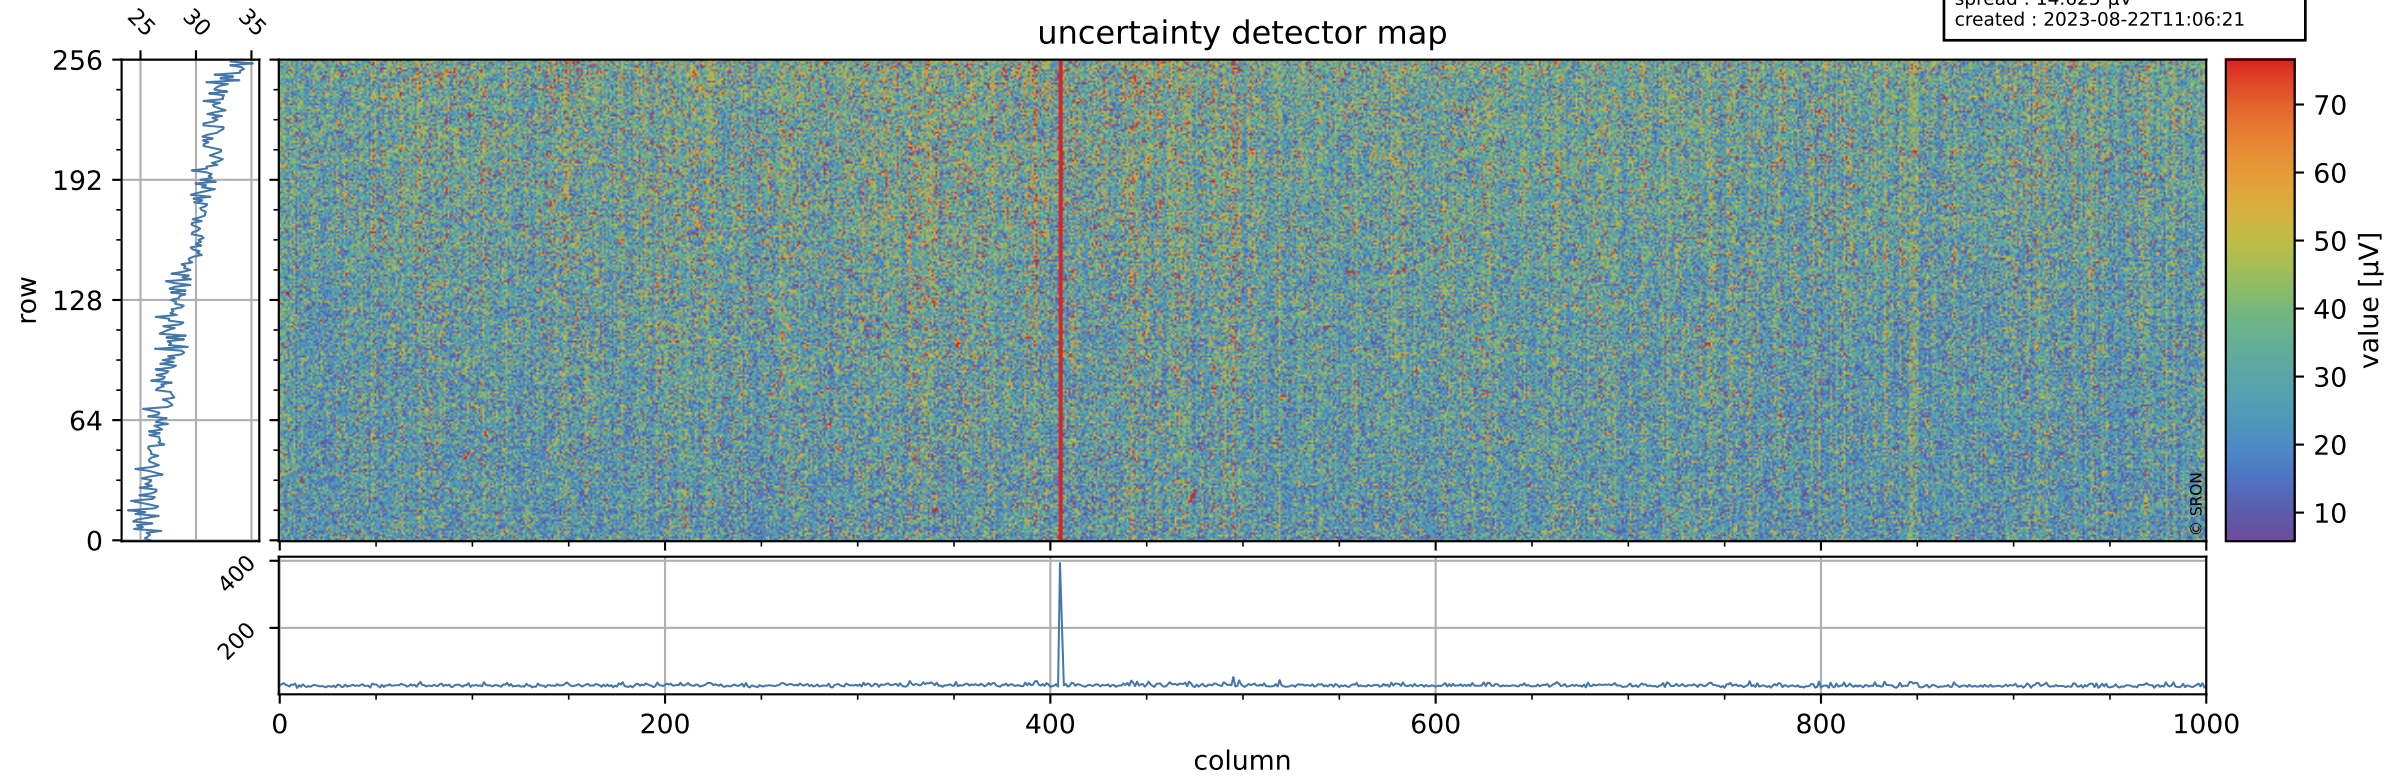

Tropomi SWIR offset (beta nominal)

orbits : 18 in [12547, 12592]
coverage : 2020-03-15 / 2020-03-18
median : 0.5259 V
spread : 0.035919 V
created : 2023-08-22T11:06:21

value detector map

Tropomi SWIR offset (beta nominal)

orbits : 18 in [12547, 12592]
coverage : 2020-03-15 / 2020-03-18
median : 29.088 μV
spread : 14.625 μV
created : 2023-08-22T11:06:21

Tropomi SWIR offset (beta nominal)

orbits : 18 in [12547, 12592]
coverage : 2020-03-15 / 2020-03-18
median : -0.11202 mV
spread : 0.37501 mV
created : 2023-08-22T11:06:22

value compared with SWIR offset CKD

Tropomi SWIR offset (beta nominal) ground-tracks of Sentinel-5P

orbits : 18 in [12547, 12592]
coverage : 2020-03-15 / 2020-03-18
created : 2023-08-22T11:06:22

Tropomi SWIR offset (beta nominal)

orbits : [1867, 12592]
coverage : 2018-02-20 / 2020-03-18
created : 2023-08-22T11:06:22

trend of detector median & temperatures