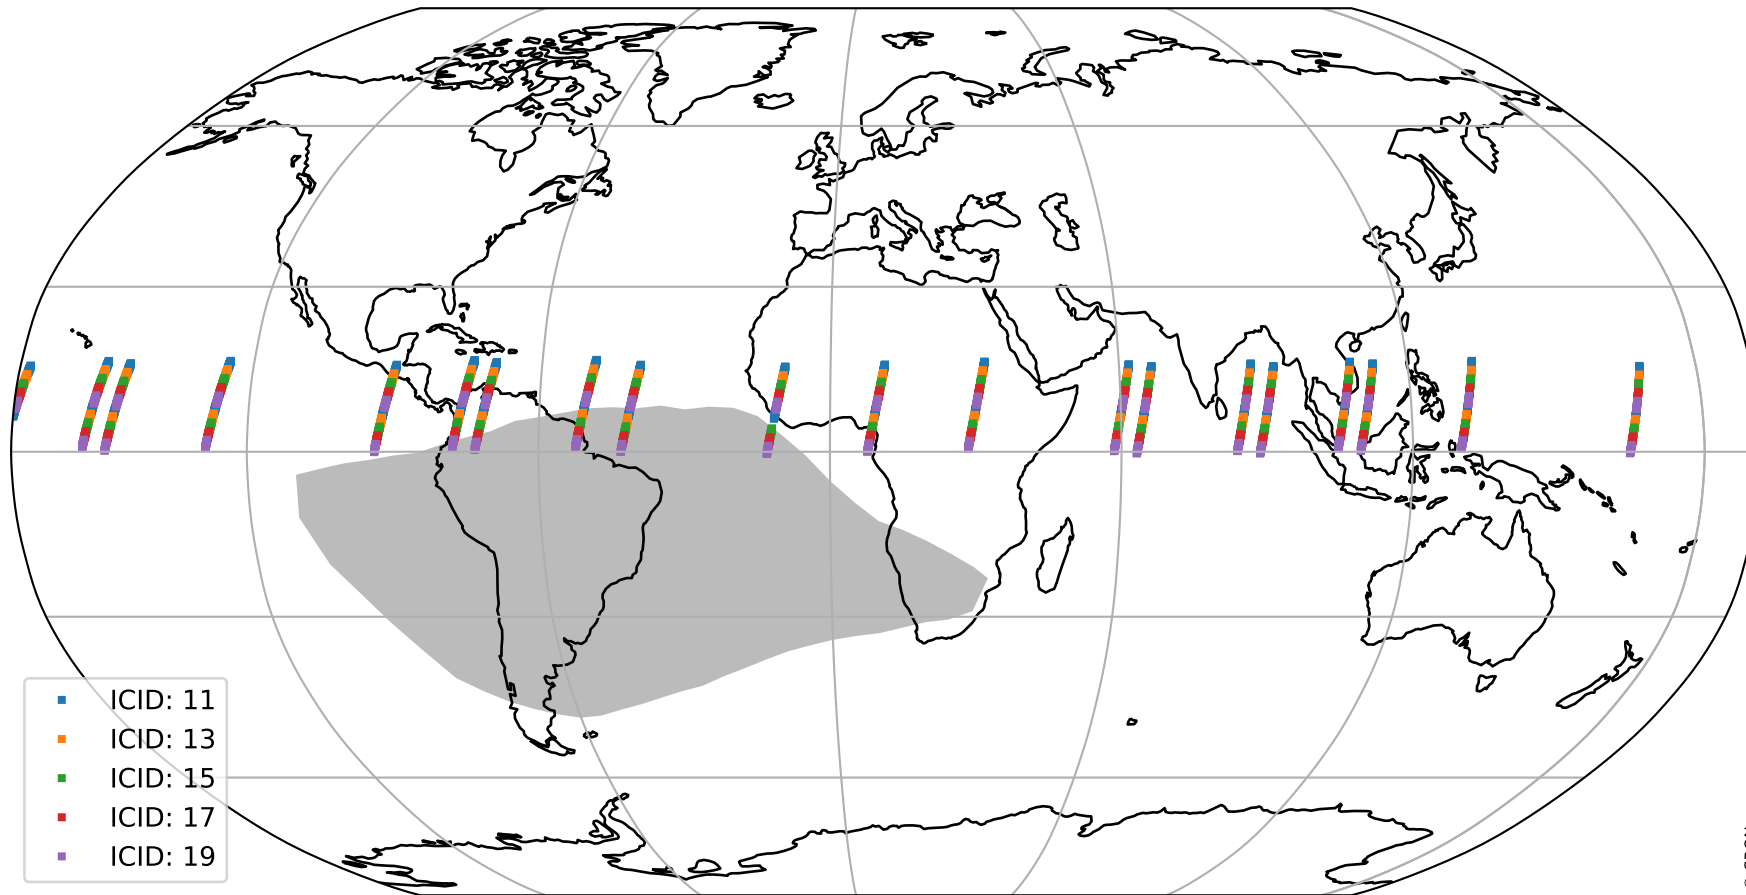

# Tropomi SWIR offset (beta nominal)

orbits : 20 in [12592, 12637]  
coverage : 2020-03-19 / 2020-03-22  
median : 28.928  $\mu\text{V}$   
spread : 14.557  $\mu\text{V}$   
created : 2023-08-22T11:06:23

# Tropomi SWIR offset (beta nominal)

orbits : 20 in [12592, 12637]  
coverage : 2020-03-19 / 2020-03-22  
median : -0.10867 mV  
spread : 0.36944 mV  
created : 2023-08-22T11:06:24

value compared with SWIR offset CKD

# Tropomi SWIR offset (beta nominal) ground-tracks of Sentinel-5P

orbits : 20 in [12592, 12637]  
coverage : 2020-03-19 / 2020-03-22  
created : 2023-08-22T11:06:24

# Tropomi SWIR offset (beta nominal)

orbits : [1867, 12637]  
coverage : 2018-02-20 / 2020-03-22  
created : 2023-08-22T11:06:24