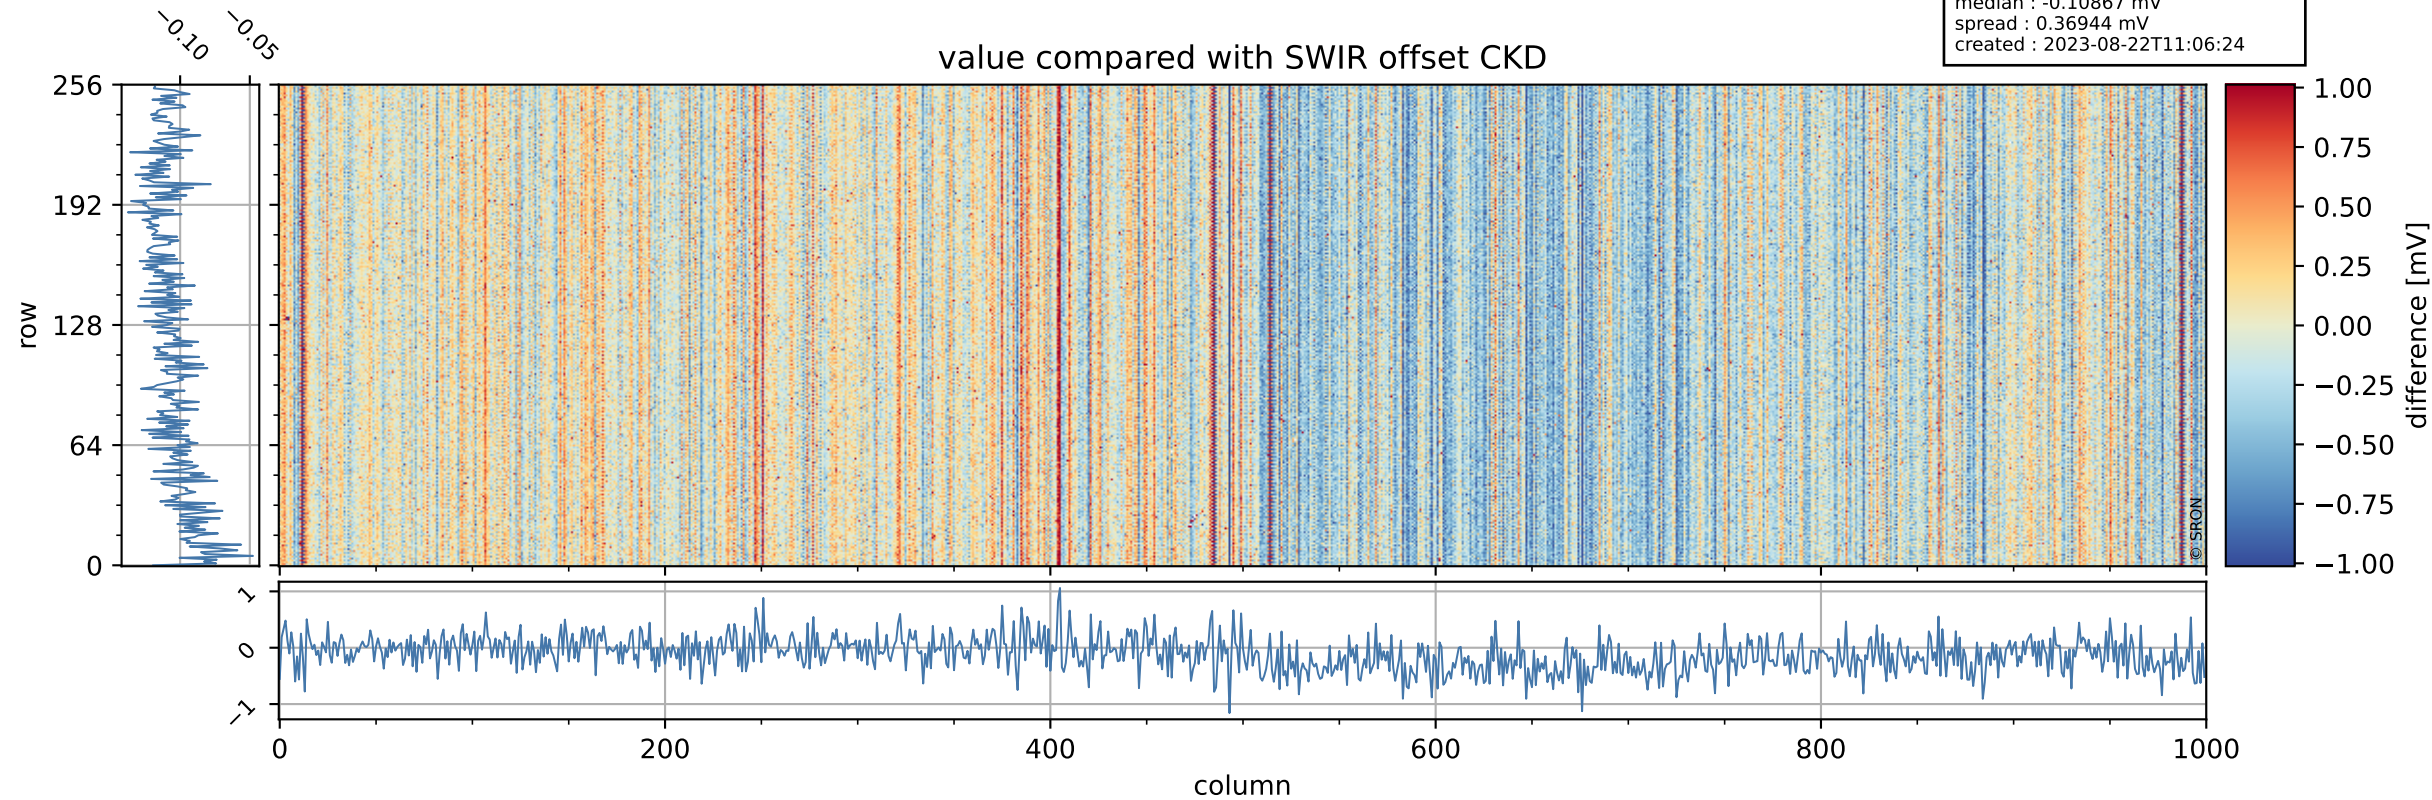

## value detector map

# Tropomi SWIR offset (beta nominal)

orbits : 20 in [12592, 12637]  
coverage : 2020-03-19 / 2020-03-22  
median : 28.928  $\mu\text{V}$   
spread : 14.557  $\mu\text{V}$   
created : 2023-08-22T11:06:23

# Tropomi SWIR offset (beta nominal)

orbits : 20 in [12592, 12637]  
coverage : 2020-03-19 / 2020-03-22  
median : -0.10867 mV  
spread : 0.36944 mV  
created : 2023-08-22T11:06:24

value compared with SWIR offset CKD

# Tropomi SWIR offset (beta nominal) ground-tracks of Sentinel-5P

orbits : 20 in [12592, 12637]  
coverage : 2020-03-19 / 2020-03-22  
created : 2023-08-22T11:06:24