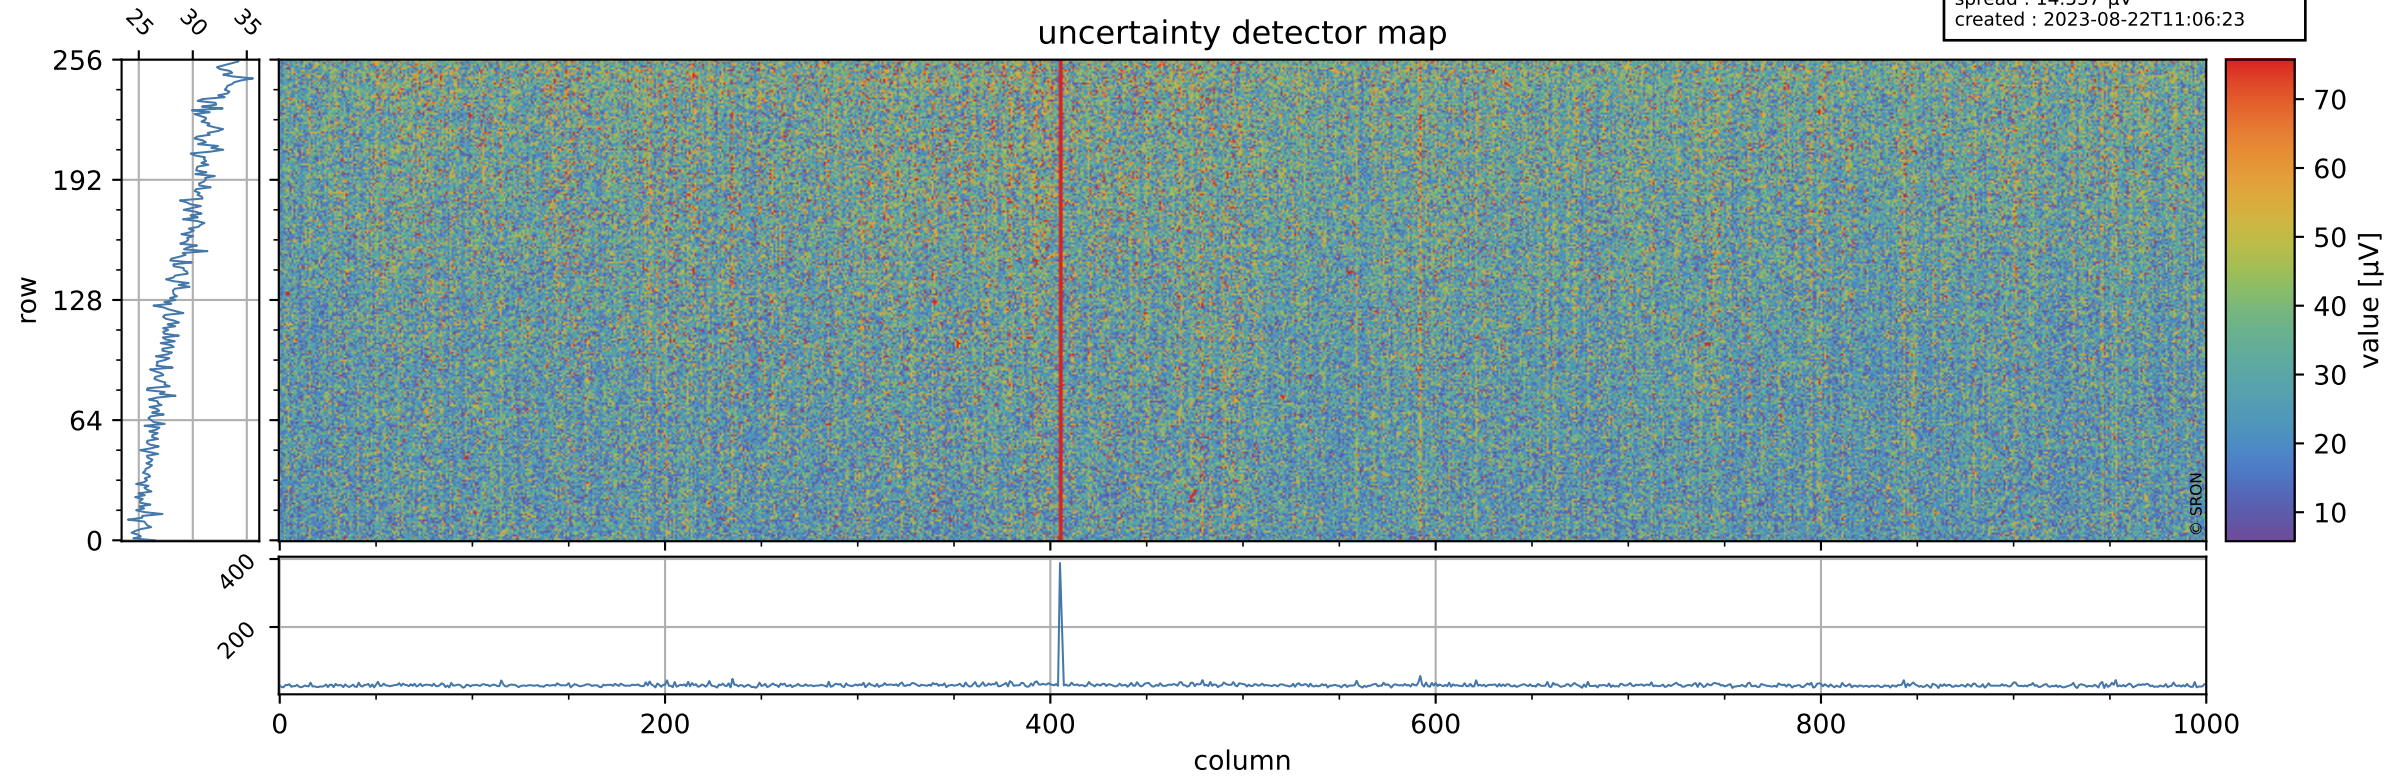

# Tropomi SWIR offset (beta nominal)

orbits : 20 in [12592, 12637]  
coverage : 2020-03-19 / 2020-03-22  
median : 0.52591 V  
spread : 0.035918 V  
created : 2023-08-22T11:06:23

## value detector map

# Tropomi SWIR offset (beta nominal)

orbits : 20 in [12592, 12637]  
coverage : 2020-03-19 / 2020-03-22  
median : 28.928  $\mu\text{V}$   
spread : 14.557  $\mu\text{V}$   
created : 2023-08-22T11:06:23

# Tropomi SWIR offset (beta nominal) ground-tracks of Sentinel-5P

orbits : 20 in [12592, 12637]  
coverage : 2020-03-19 / 2020-03-22  
created : 2023-08-22T11:06:24