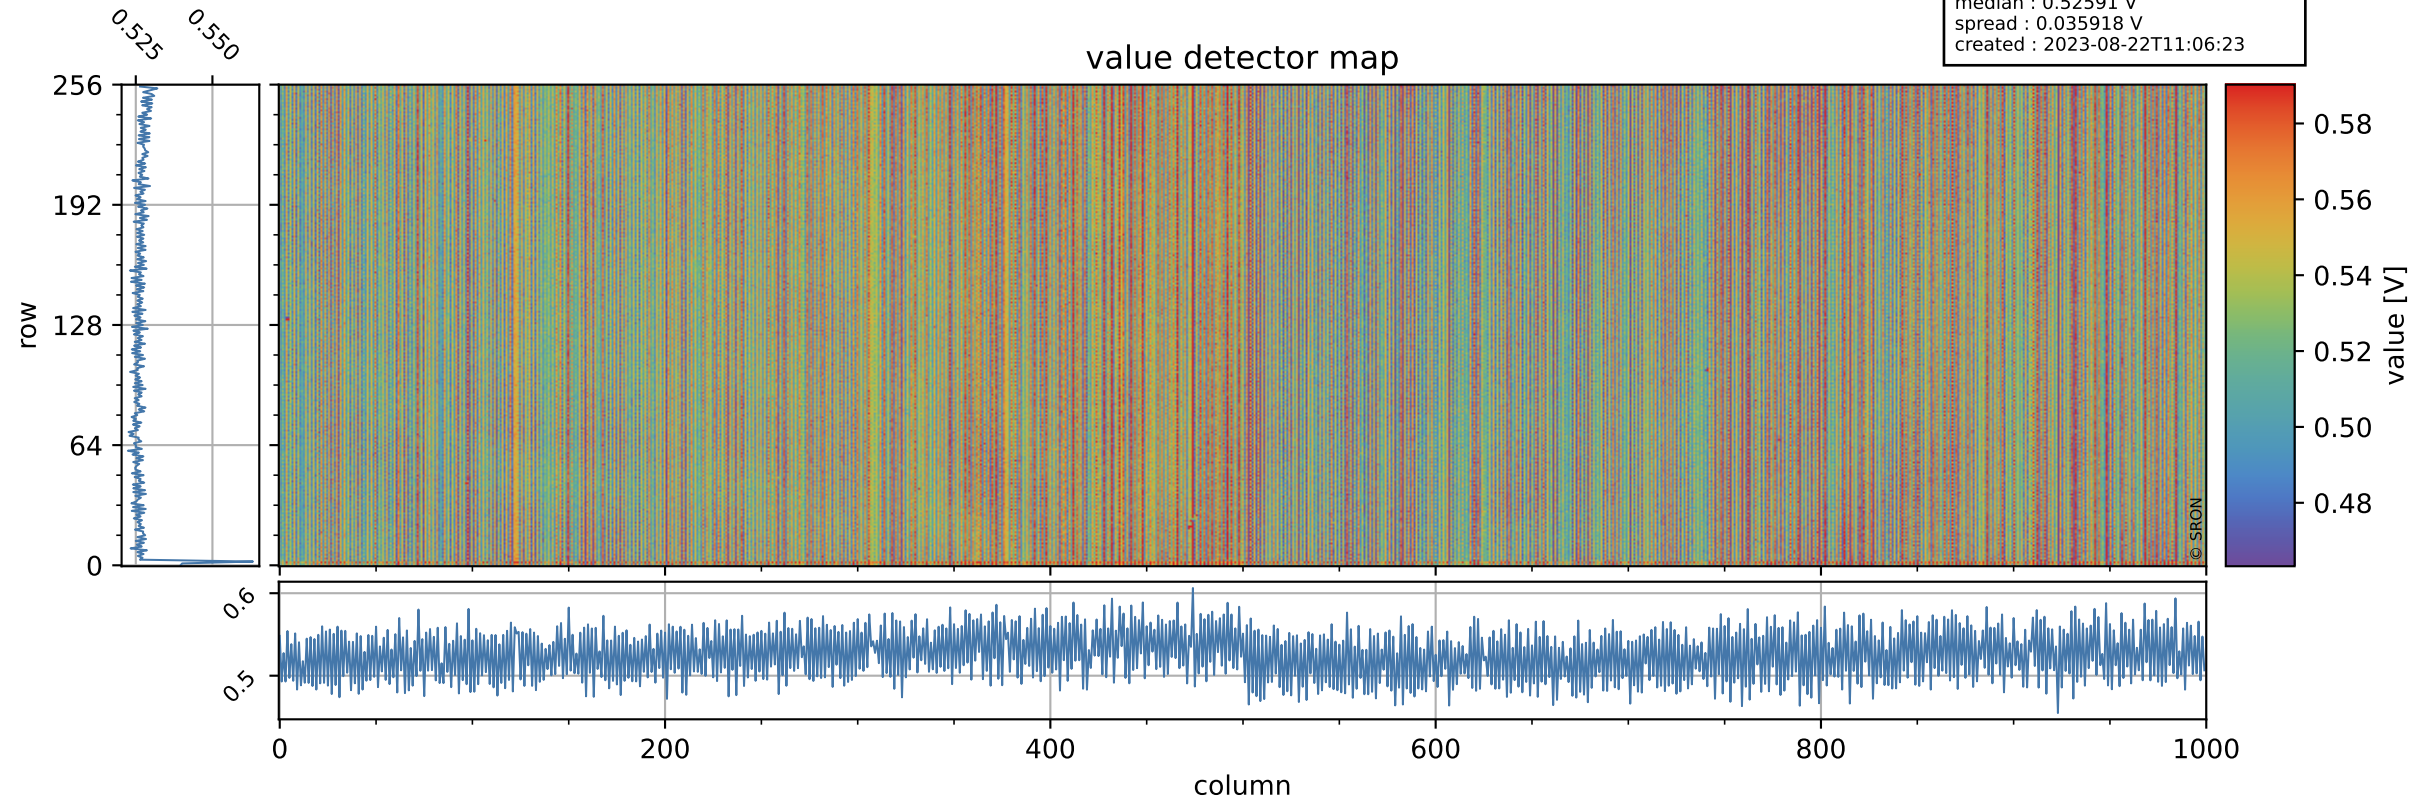

# Tropomi SWIR offset (beta nominal)

orbits : 20 in [12592, 12637]  
coverage : 2020-03-19 / 2020-03-22  
median : 0.52591 V  
spread : 0.035918 V  
created : 2023-08-22T11:06:23

## value detector map

# Tropomi SWIR offset (beta nominal)

orbits : 20 in [12592, 12637]  
coverage : 2020-03-19 / 2020-03-22  
median : 28.928  $\mu\text{V}$   
spread : 14.557  $\mu\text{V}$   
created : 2023-08-22T11:06:23

# Tropomi SWIR offset (beta nominal) ground-tracks of Sentinel-5P

orbits : 20 in [12592, 12637]  
coverage : 2020-03-19 / 2020-03-22  
created : 2023-08-22T11:06:24