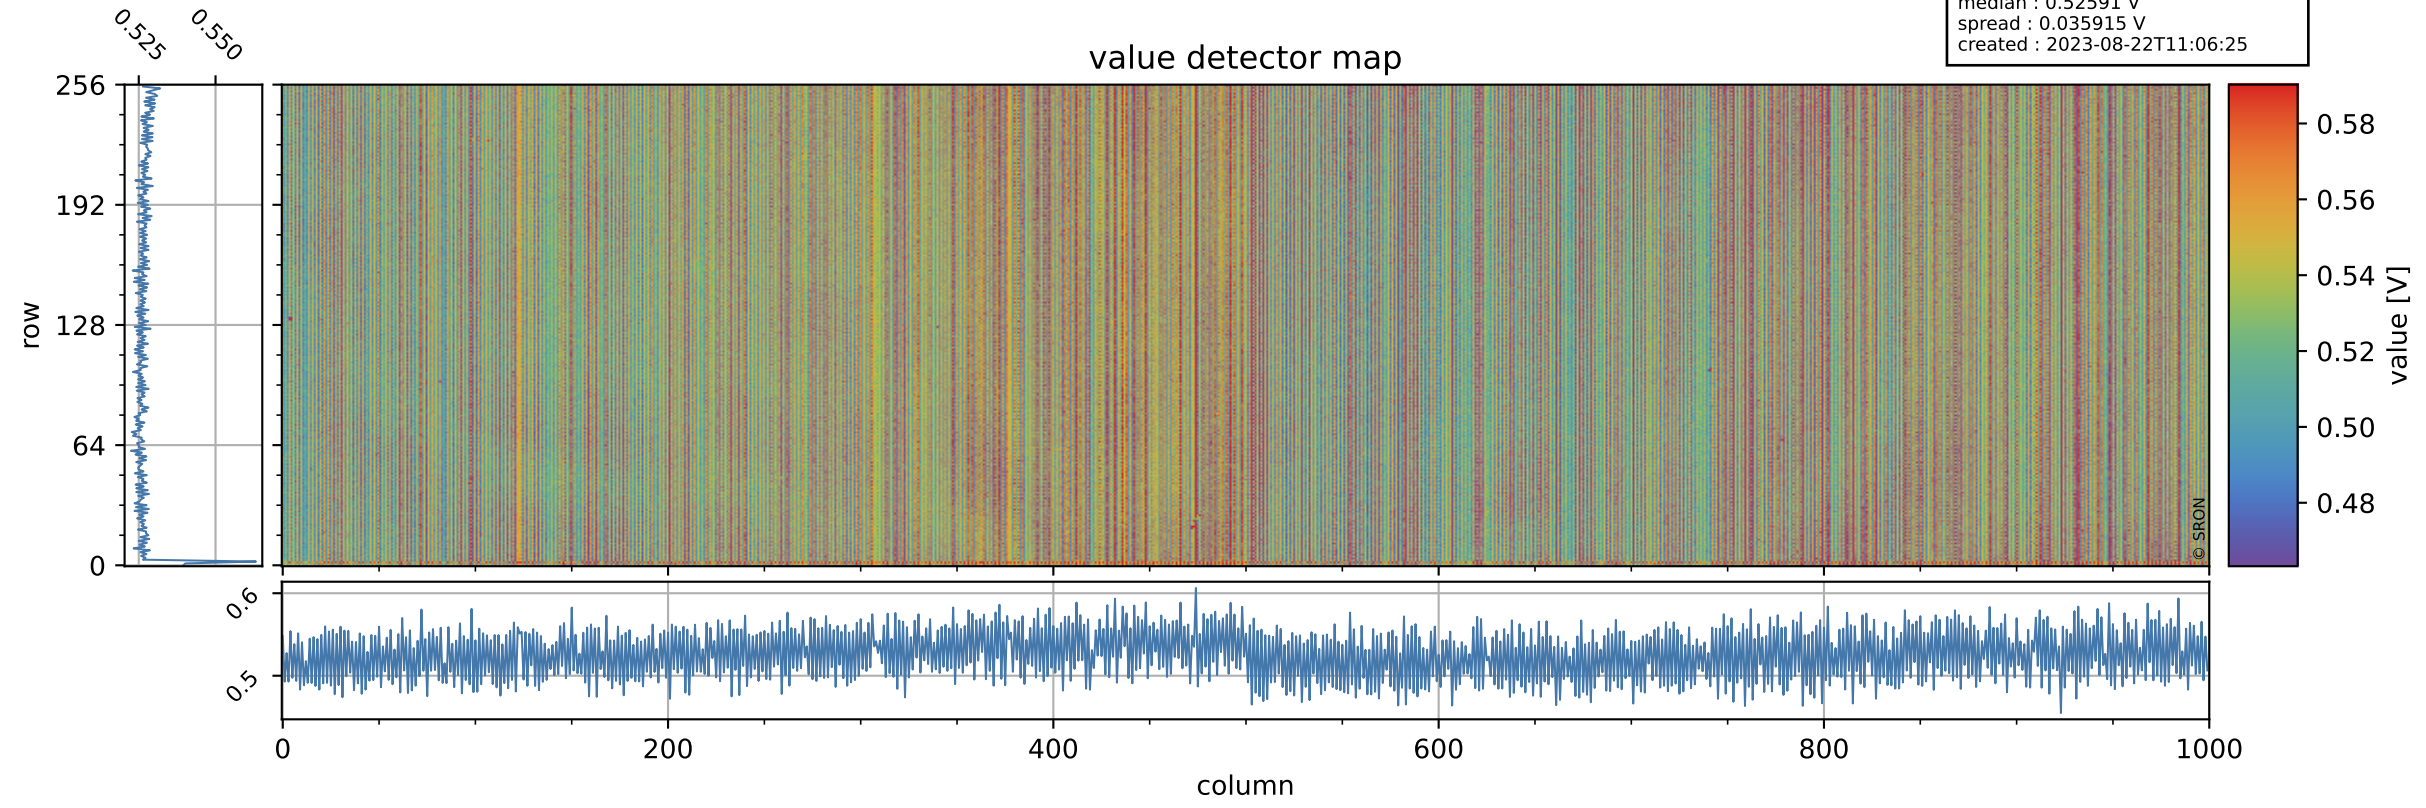

Tropomi SWIR offset (beta nominal)

orbits : 19 in [12637, 12682]
coverage : 2020-03-22 / 2020-03-25
median : 0.52591 V
spread : 0.035915 V
created : 2023-08-22T11:06:25

value detector map

Tropomi SWIR offset (beta nominal)

orbits : 19 in [12637, 12682]
coverage : 2020-03-22 / 2020-03-25
median : 28.943 μV
spread : 14.575 μV
created : 2023-08-22T11:06:25

Tropomi SWIR offset (beta nominal)

orbits : 19 in [12637, 12682]
coverage : 2020-03-22 / 2020-03-25
median : -0.11211 mV
spread : 0.3748 mV
created : 2023-08-22T11:06:26

value compared with SWIR offset CKD

Tropomi SWIR offset (beta nominal) ground-tracks of Sentinel-5P

orbits : 19 in [12637, 12682]
coverage : 2020-03-22 / 2020-03-25
created : 2023-08-22T11:06:26

Tropomi SWIR offset (beta nominal)

orbits : [1867, 12682]
coverage : 2018-02-20 / 2020-03-25
created : 2023-08-22T11:06:26

trend of detector median & temperatures