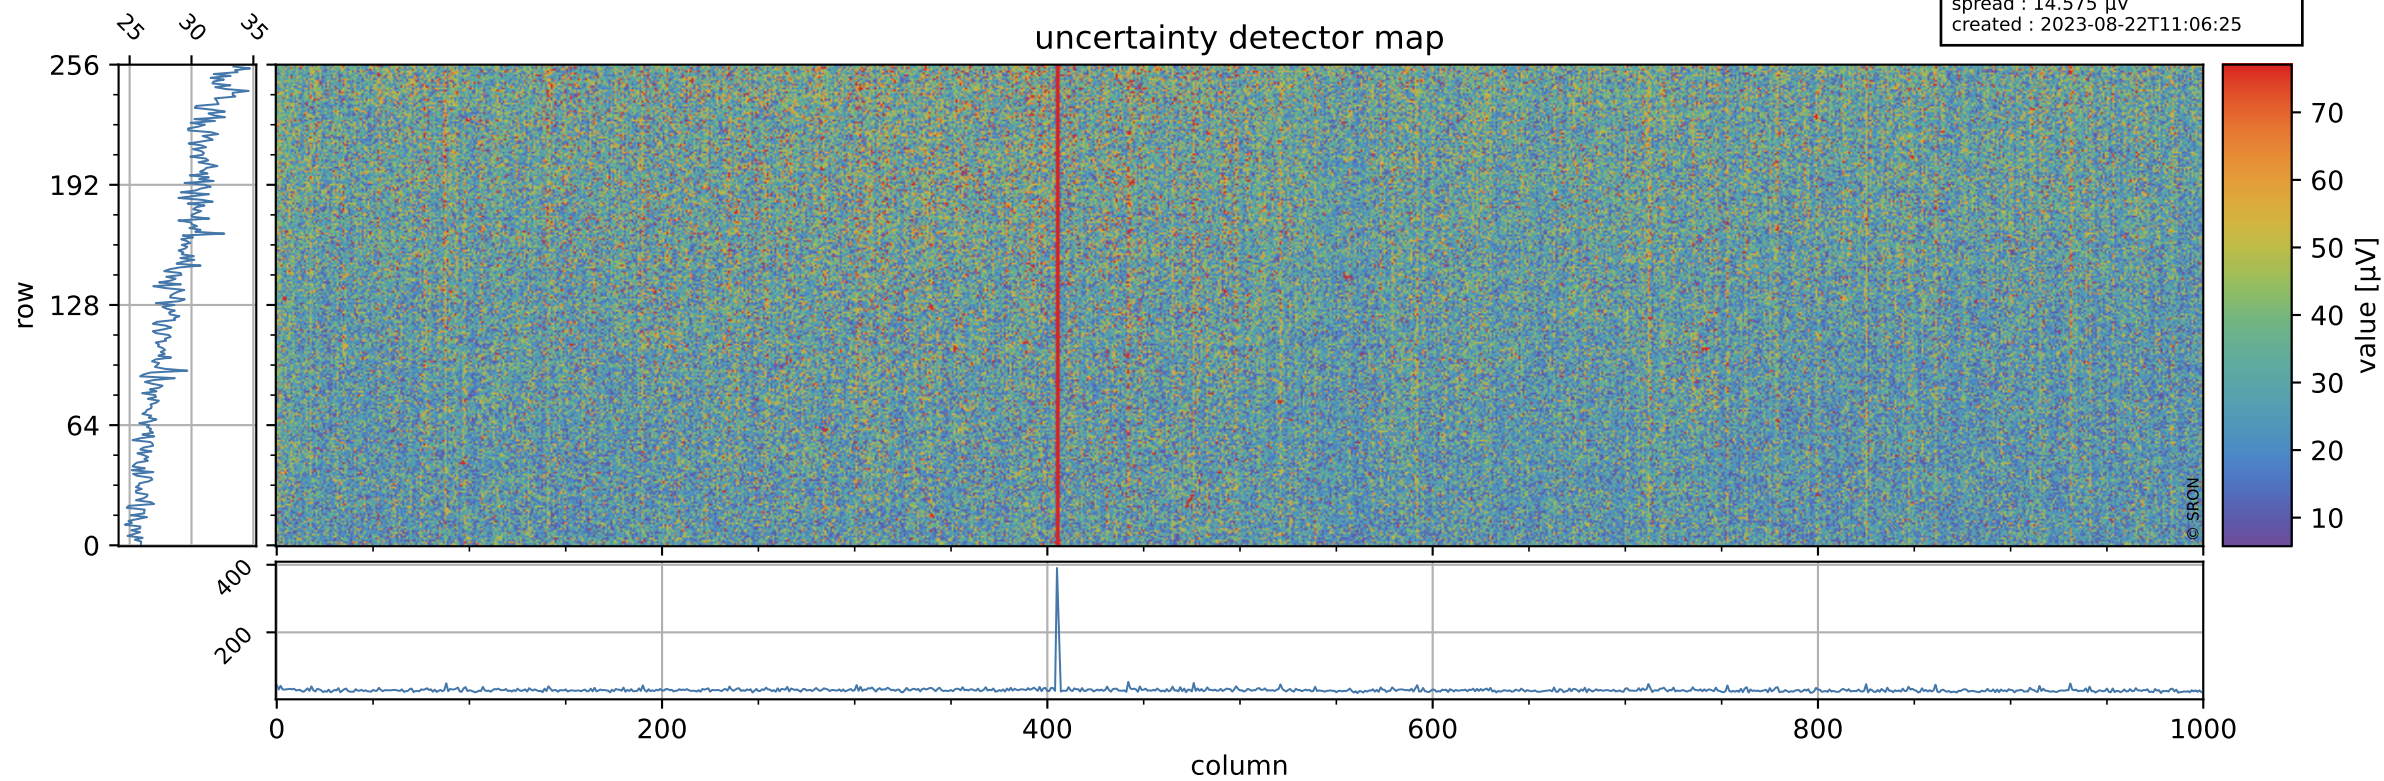

Tropomi SWIR offset (beta nominal)

orbits : 19 in [12637, 12682]
coverage : 2020-03-22 / 2020-03-25
median : 0.52591 V
spread : 0.035915 V
created : 2023-08-22T11:06:25

value detector map

Tropomi SWIR offset (beta nominal)

orbits : 19 in [12637, 12682]
coverage : 2020-03-22 / 2020-03-25
median : 28.943 μV
spread : 14.575 μV
created : 2023-08-22T11:06:25

Tropomi SWIR offset (beta nominal)

orbits : 19 in [12637, 12682]
coverage : 2020-03-22 / 2020-03-25
median : -0.11211 mV
spread : 0.3748 mV
created : 2023-08-22T11:06:26

value compared with SWIR offset CKD

Tropomi SWIR offset (beta nominal) ground-tracks of Sentinel-5P

orbits : 19 in [12637, 12682]
coverage : 2020-03-22 / 2020-03-25
created : 2023-08-22T11:06:26

Tropomi SWIR offset (beta nominal)

orbits : [1867, 12682]
coverage : 2018-02-20 / 2020-03-25
created : 2023-08-22T11:06:26

trend of detector median & temperatures