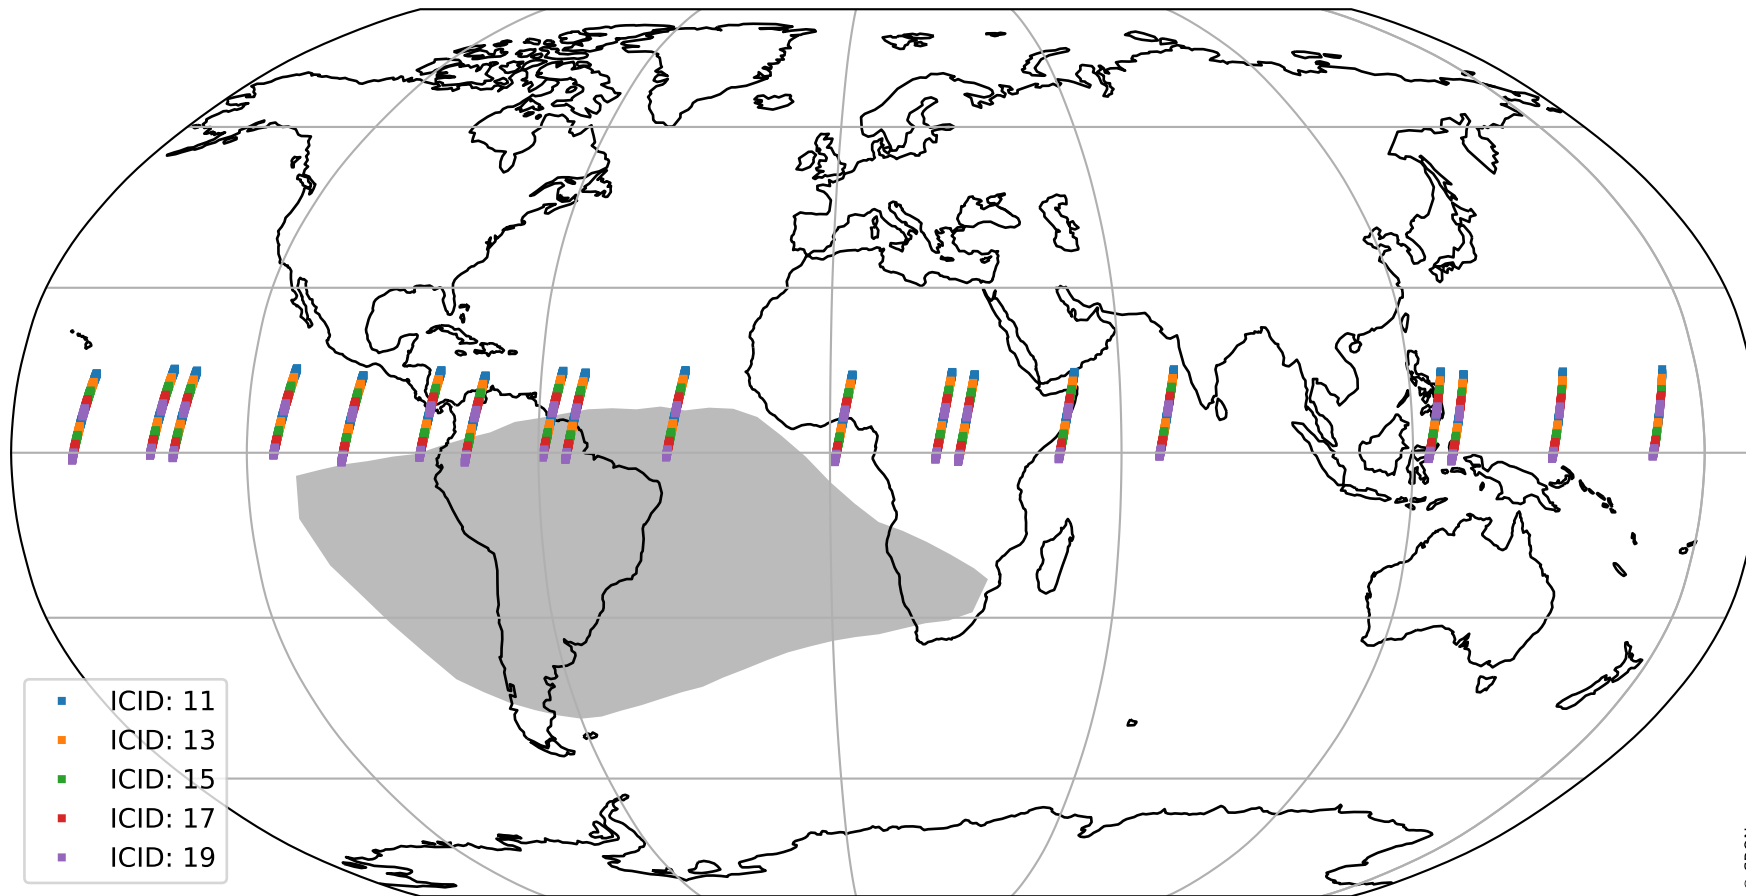

Tropomi SWIR offset (beta nominal)

orbits : 19 in [12637, 12682]
coverage : 2020-03-22 / 2020-03-25
median : 0.52591 V
spread : 0.035915 V
created : 2023-08-22T11:06:25

value detector map

Tropomi SWIR offset (beta nominal)

orbits : 19 in [12637, 12682]
coverage : 2020-03-22 / 2020-03-25
median : 28.943 μV
spread : 14.575 μV
created : 2023-08-22T11:06:25

Tropomi SWIR offset (beta nominal)

orbits : 19 in [12637, 12682]
coverage : 2020-03-22 / 2020-03-25
median : -0.11211 mV
spread : 0.3748 mV
created : 2023-08-22T11:06:26

value compared with SWIR offset CKD

Tropomi SWIR offset (beta nominal) ground-tracks of Sentinel-5P

orbits : 19 in [12637, 12682]
coverage : 2020-03-22 / 2020-03-25
created : 2023-08-22T11:06:26

Tropomi SWIR offset (beta nominal)

orbits : [1867, 12682]
coverage : 2018-02-20 / 2020-03-25
created : 2023-08-22T11:06:26

trend of detector median & temperatures