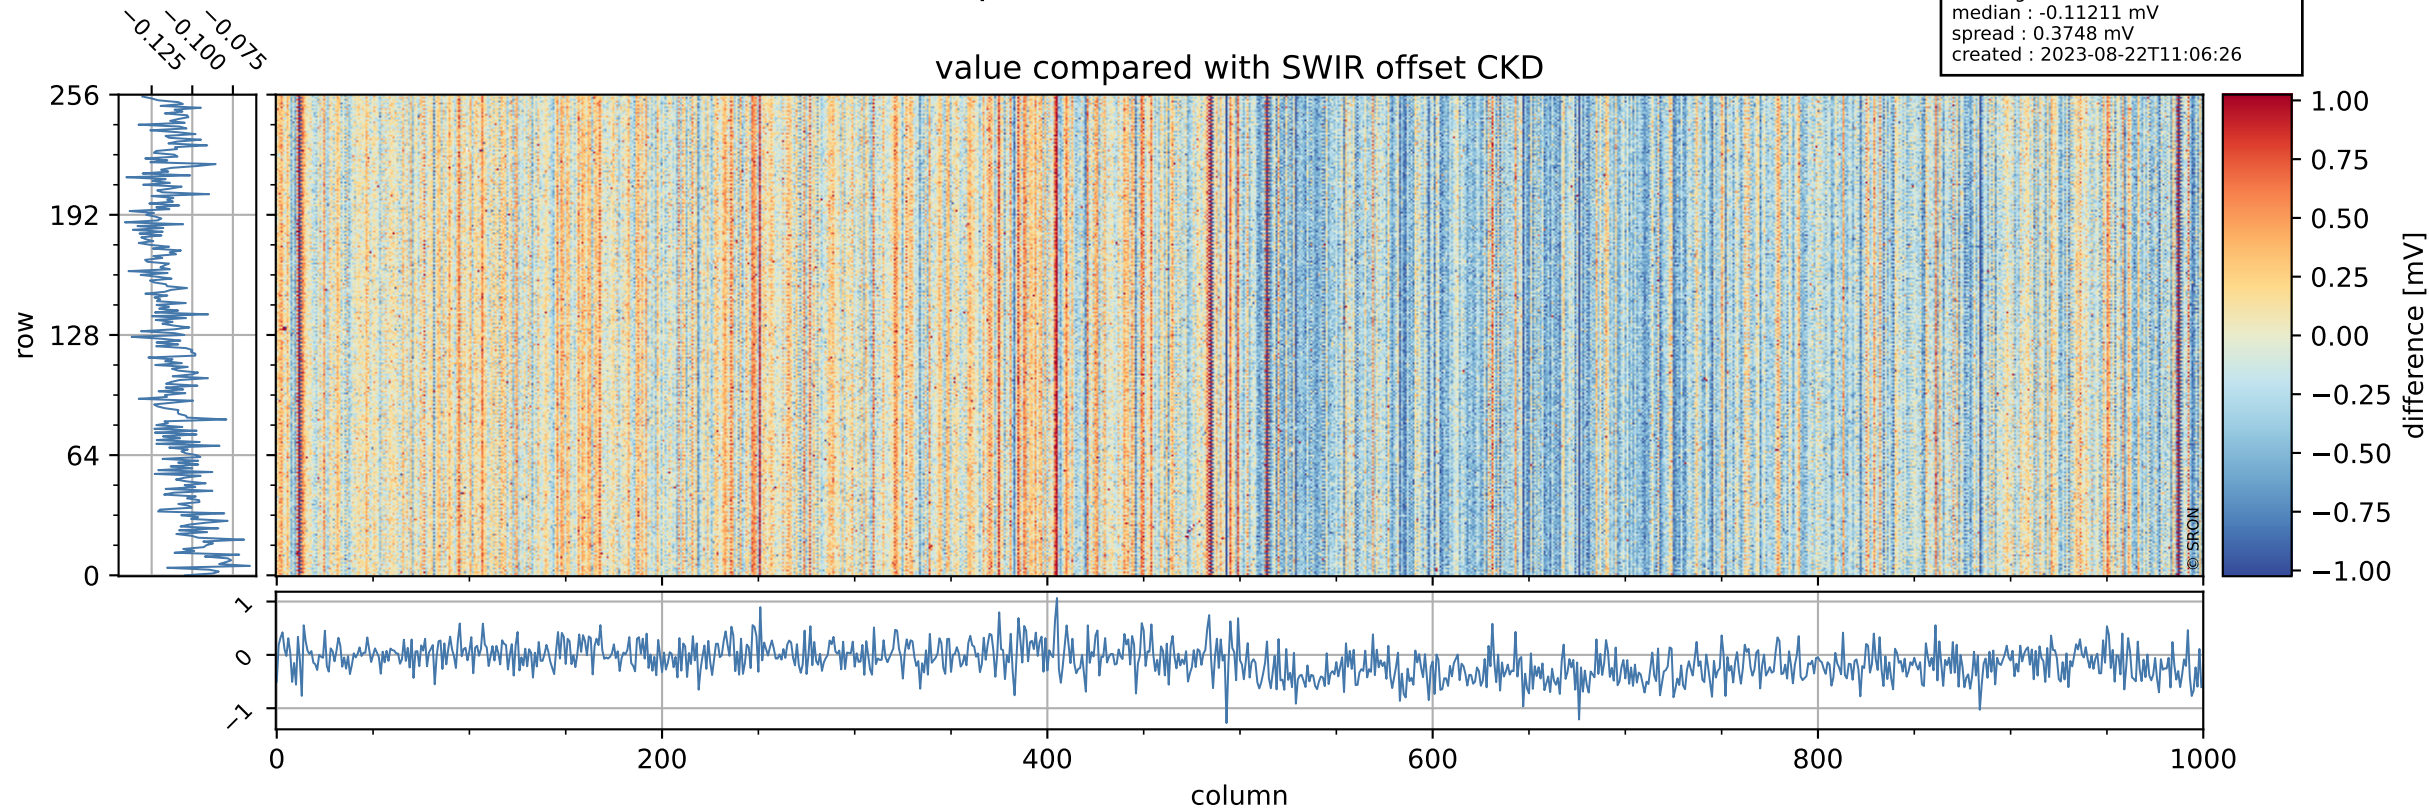

Tropomi SWIR offset (beta nominal)

orbits : 19 in [12637, 12682]
coverage : 2020-03-22 / 2020-03-25
median : 0.52591 V
spread : 0.035915 V
created : 2023-08-22T11:06:25

value detector map

Tropomi SWIR offset (beta nominal)

orbits : 19 in [12637, 12682]
coverage : 2020-03-22 / 2020-03-25
median : 28.943 μV
spread : 14.575 μV
created : 2023-08-22T11:06:25

Tropomi SWIR offset (beta nominal)

orbits : 19 in [12637, 12682]
coverage : 2020-03-22 / 2020-03-25
median : -0.11211 mV
spread : 0.3748 mV
created : 2023-08-22T11:06:26

value compared with SWIR offset CKD

Tropomi SWIR offset (beta nominal) ground-tracks of Sentinel-5P

orbits : 19 in [12637, 12682]
coverage : 2020-03-22 / 2020-03-25
created : 2023-08-22T11:06:26

Tropomi SWIR offset (beta nominal)

orbits : [1867, 12682]
coverage : 2018-02-20 / 2020-03-25
created : 2023-08-22T11:06:26

trend of detector median & temperatures