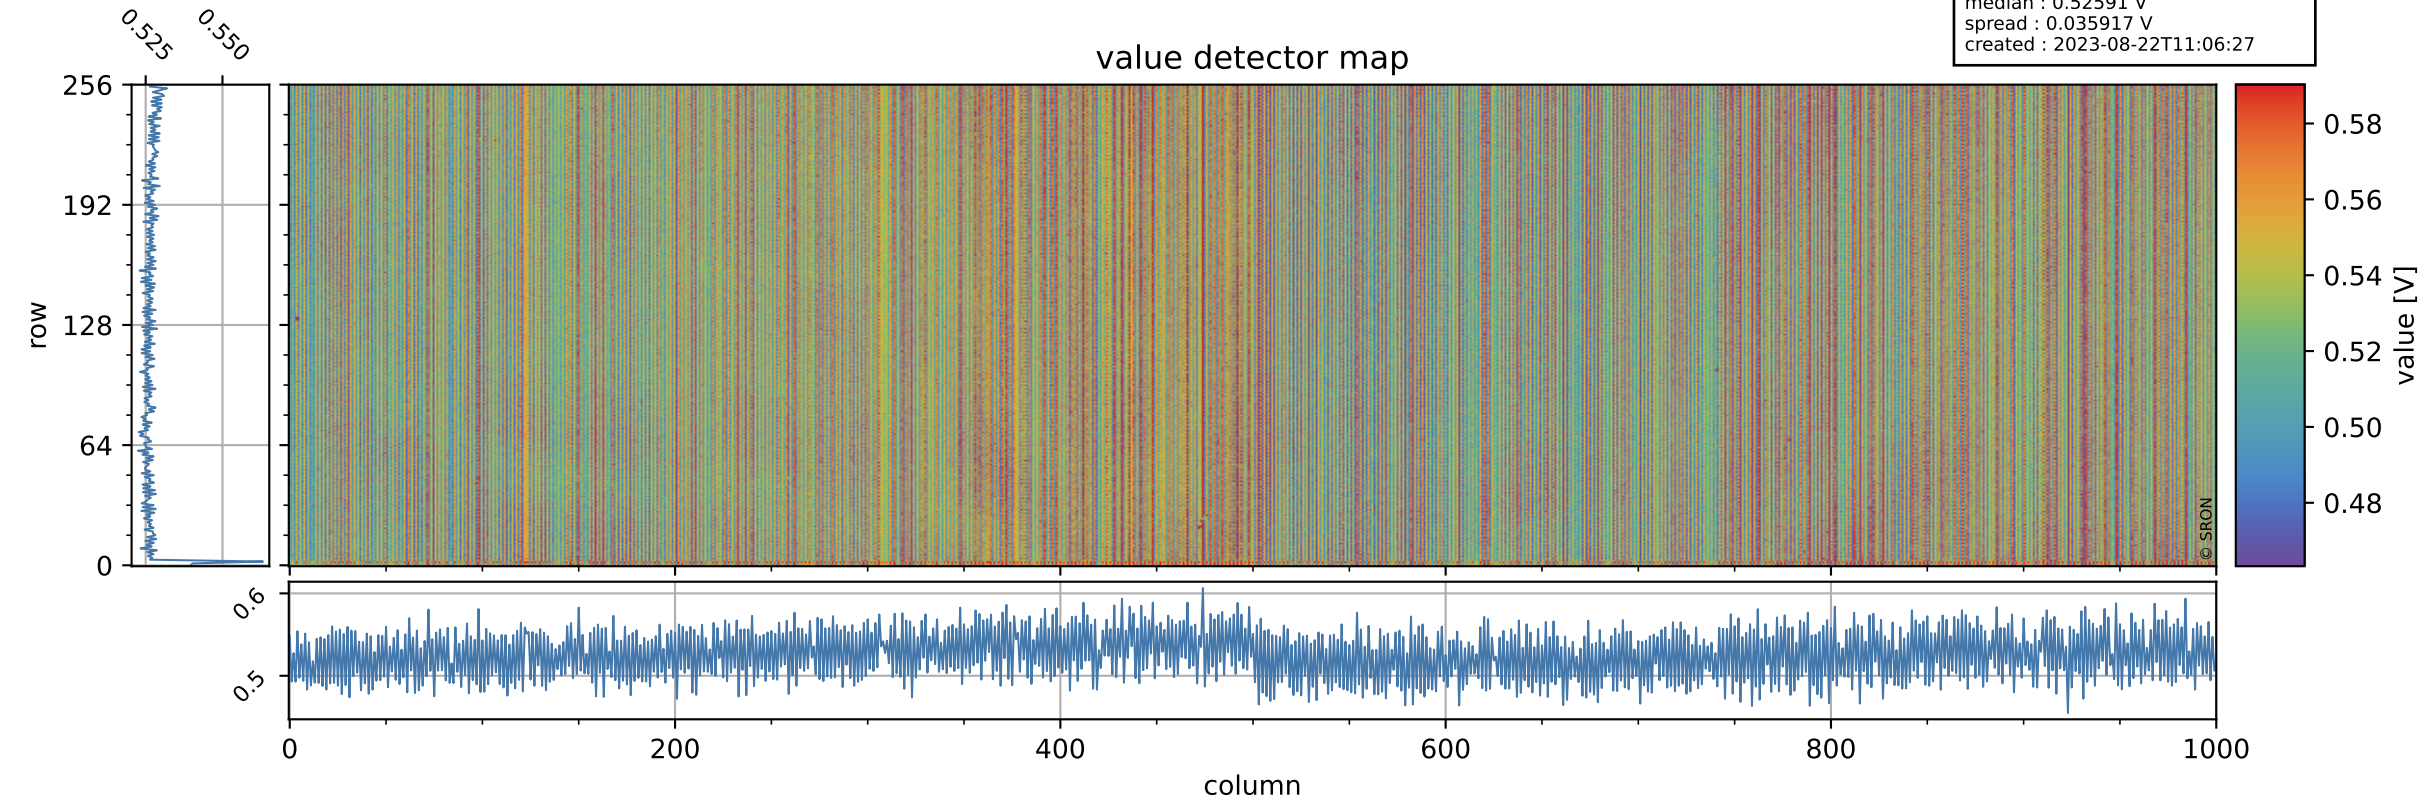

Tropomi SWIR offset (beta nominal)

orbits : 20 in [12682, 12727]
coverage : 2020-03-25 / 2020-03-28
median : 0.52591 V
spread : 0.035917 V
created : 2023-08-22T11:06:27

value detector map

Tropomi SWIR offset (beta nominal)

orbits : 20 in [12682, 12727]
coverage : 2020-03-25 / 2020-03-28
median : 32.693 μV
spread : 16.741 μV
created : 2023-08-22T11:06:27

Tropomi SWIR offset (beta nominal)

orbits : 20 in [12682, 12727]
coverage : 2020-03-25 / 2020-03-28
median : -0.10565 mV
spread : 0.37847 mV
created : 2023-08-22T11:06:28

value compared with SWIR offset CKD

Tropomi SWIR offset (beta nominal) ground-tracks of Sentinel-5P

orbits : 20 in [12682, 12727]
coverage : 2020-03-25 / 2020-03-28
created : 2023-08-22T11:06:28

Tropomi SWIR offset (beta nominal)

orbits : [1867, 12727]
coverage : 2018-02-20 / 2020-03-28
created : 2023-08-22T11:06:28

trend of detector median & temperatures