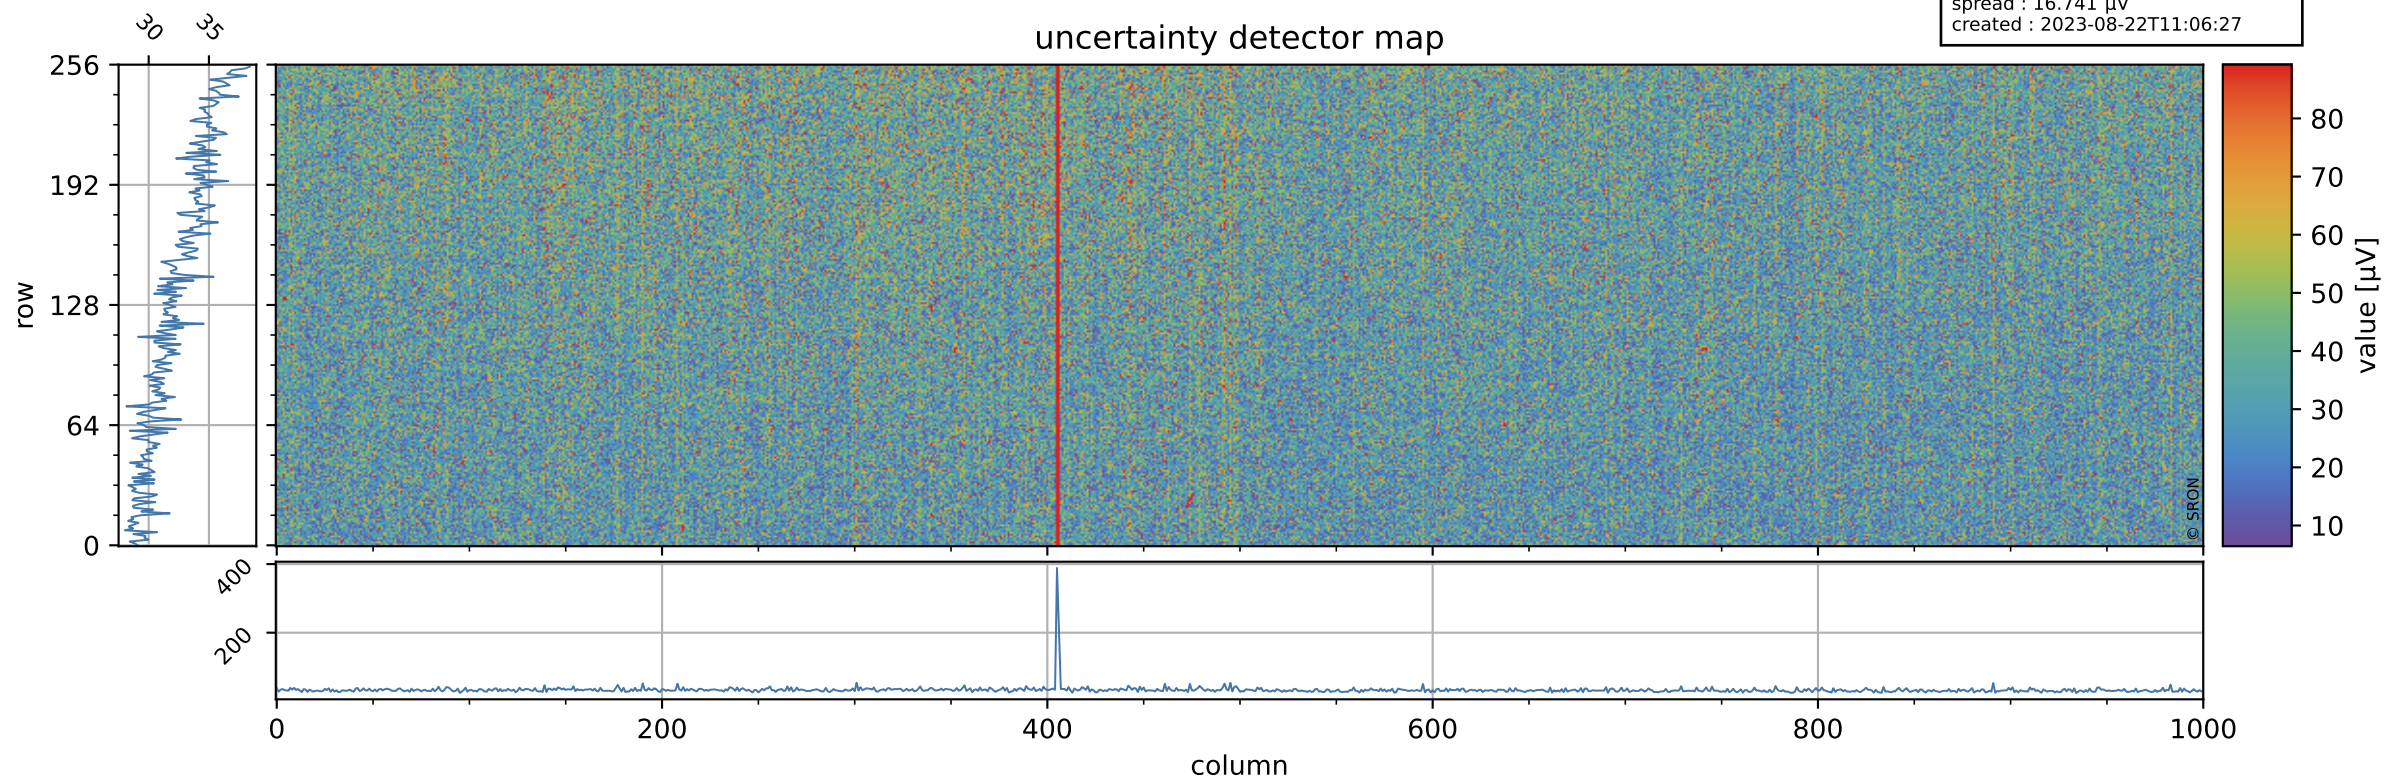

Tropomi SWIR offset (beta nominal)

orbits : 20 in [12682, 12727]
coverage : 2020-03-25 / 2020-03-28
median : 0.52591 V
spread : 0.035917 V
created : 2023-08-22T11:06:27

value detector map

Tropomi SWIR offset (beta nominal)

orbits : 20 in [12682, 12727]
coverage : 2020-03-25 / 2020-03-28
median : 32.693 μV
spread : 16.741 μV
created : 2023-08-22T11:06:27

Tropomi SWIR offset (beta nominal)

orbits : 20 in [12682, 12727]
coverage : 2020-03-25 / 2020-03-28
median : -0.10565 mV
spread : 0.37847 mV
created : 2023-08-22T11:06:28

value compared with SWIR offset CKD

Tropomi SWIR offset (beta nominal) ground-tracks of Sentinel-5P

orbits : 20 in [12682, 12727]
coverage : 2020-03-25 / 2020-03-28
created : 2023-08-22T11:06:28

Tropomi SWIR offset (beta nominal)

orbits : [1867, 12727]
coverage : 2018-02-20 / 2020-03-28
created : 2023-08-22T11:06:28

trend of detector median & temperatures