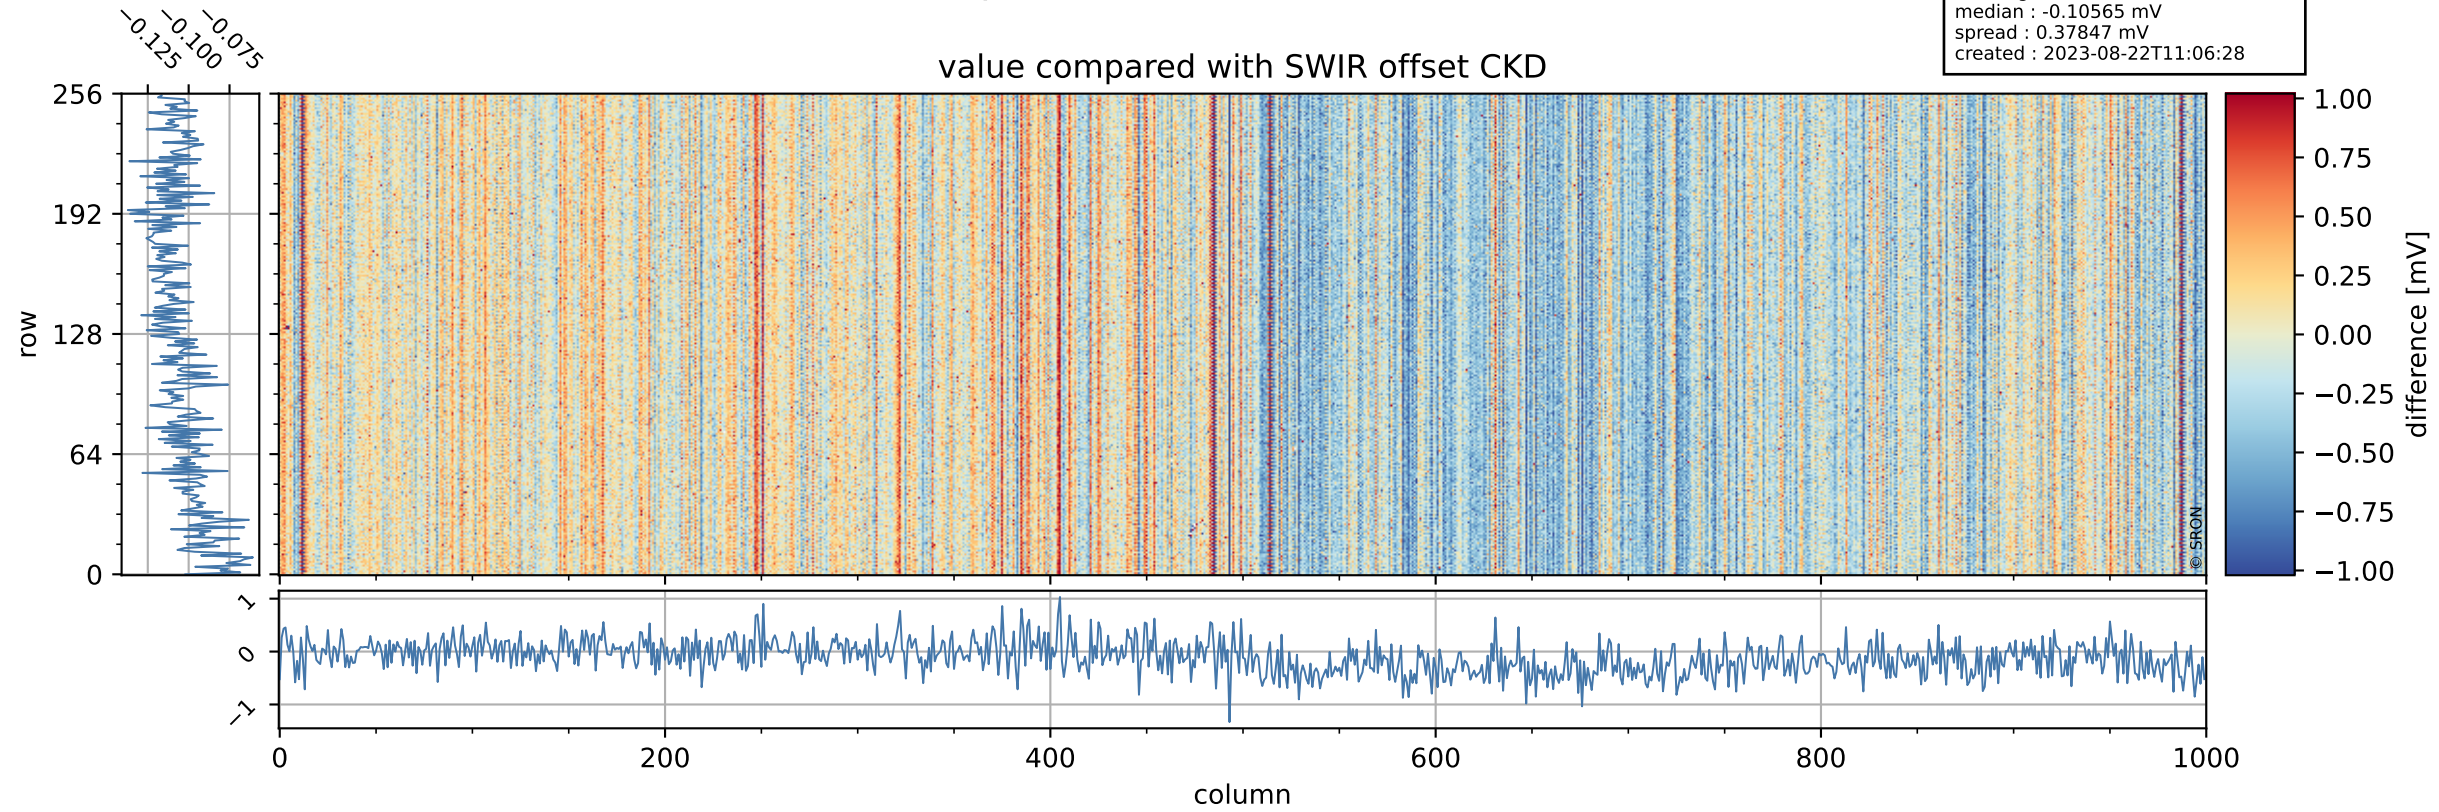

Tropomi SWIR offset (beta nominal)

orbits : 20 in [12682, 12727]
coverage : 2020-03-25 / 2020-03-28
median : 0.52591 V
spread : 0.035917 V
created : 2023-08-22T11:06:27

value detector map

Tropomi SWIR offset (beta nominal)

orbits : 20 in [12682, 12727]
coverage : 2020-03-25 / 2020-03-28
median : 32.693 μV
spread : 16.741 μV
created : 2023-08-22T11:06:27

Tropomi SWIR offset (beta nominal)

orbits : 20 in [12682, 12727]
coverage : 2020-03-25 / 2020-03-28
median : -0.10565 mV
spread : 0.37847 mV
created : 2023-08-22T11:06:28

value compared with SWIR offset CKD

Tropomi SWIR offset (beta nominal) ground-tracks of Sentinel-5P

orbits : 20 in [12682, 12727]
coverage : 2020-03-25 / 2020-03-28
created : 2023-08-22T11:06:28

Tropomi SWIR offset (beta nominal)

orbits : [1867, 12727]
coverage : 2018-02-20 / 2020-03-28
created : 2023-08-22T11:06:28

trend of detector median & temperatures