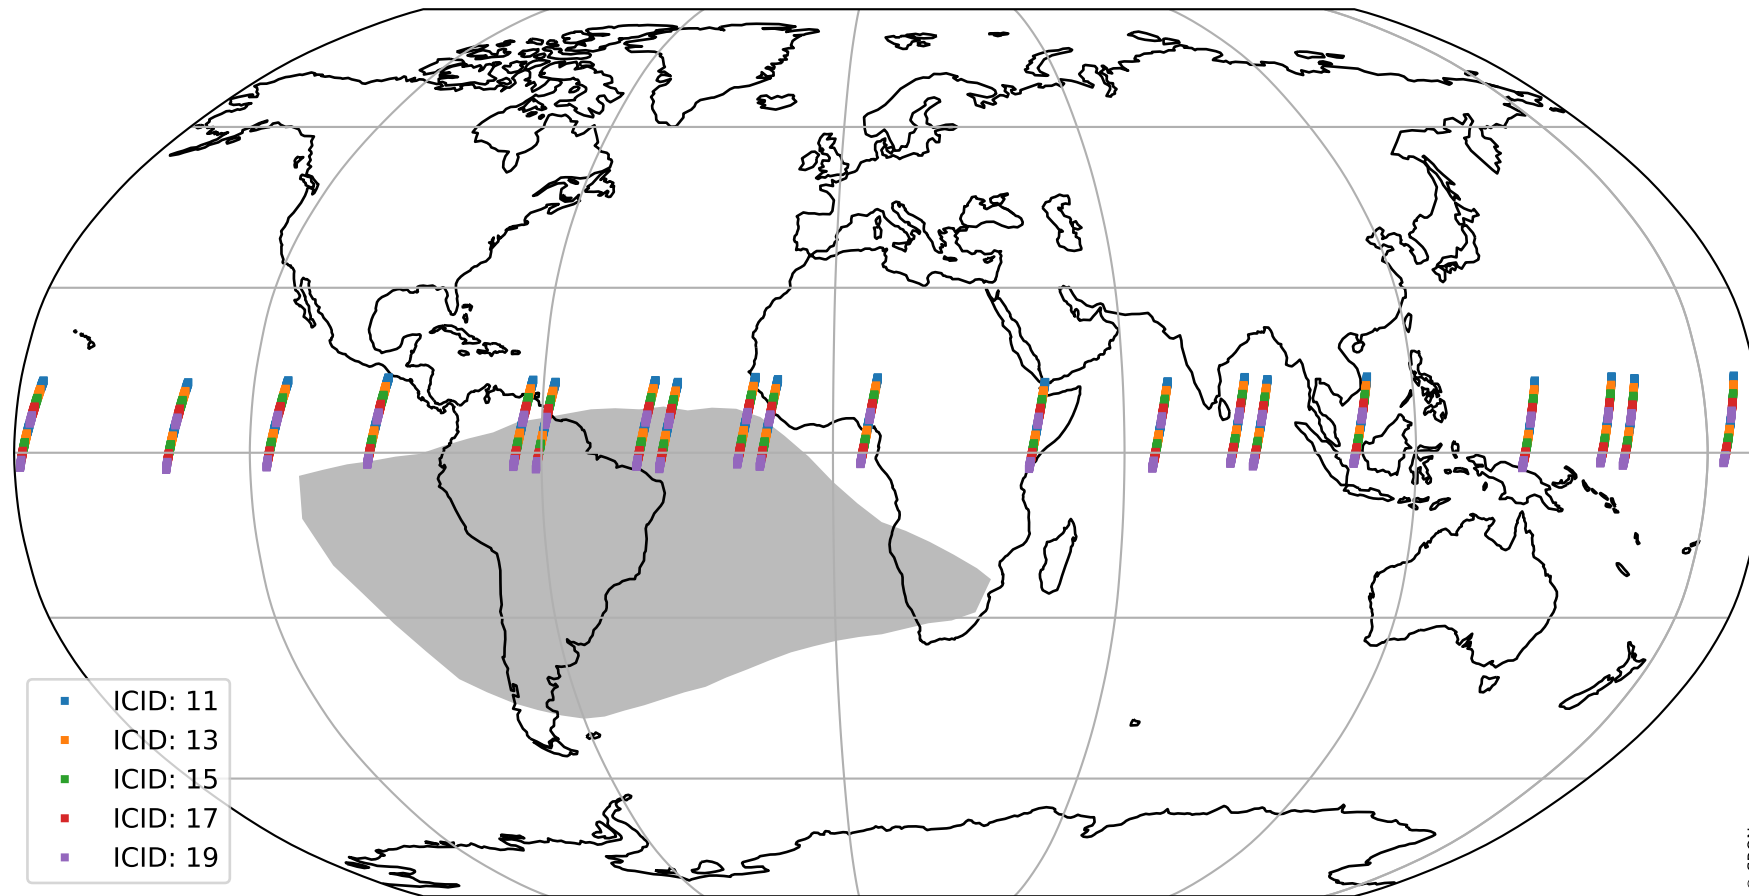

Tropomi SWIR offset (beta nominal)

orbits : 20 in [12682, 12727]
coverage : 2020-03-25 / 2020-03-28
median : 0.52591 V
spread : 0.035917 V
created : 2023-08-22T11:06:27

value detector map

Tropomi SWIR offset (beta nominal)

orbits : 20 in [12682, 12727]
coverage : 2020-03-25 / 2020-03-28
median : 32.693 μV
spread : 16.741 μV
created : 2023-08-22T11:06:27

Tropomi SWIR offset (beta nominal)

orbits : 20 in [12682, 12727]
coverage : 2020-03-25 / 2020-03-28
median : -0.10565 mV
spread : 0.37847 mV
created : 2023-08-22T11:06:28

value compared with SWIR offset CKD

Tropomi SWIR offset (beta nominal) ground-tracks of Sentinel-5P

orbits : 20 in [12682, 12727]
coverage : 2020-03-25 / 2020-03-28
created : 2023-08-22T11:06:28

Tropomi SWIR offset (beta nominal)

orbits : [1867, 12727]
coverage : 2018-02-20 / 2020-03-28
created : 2023-08-22T11:06:28

trend of detector median & temperatures