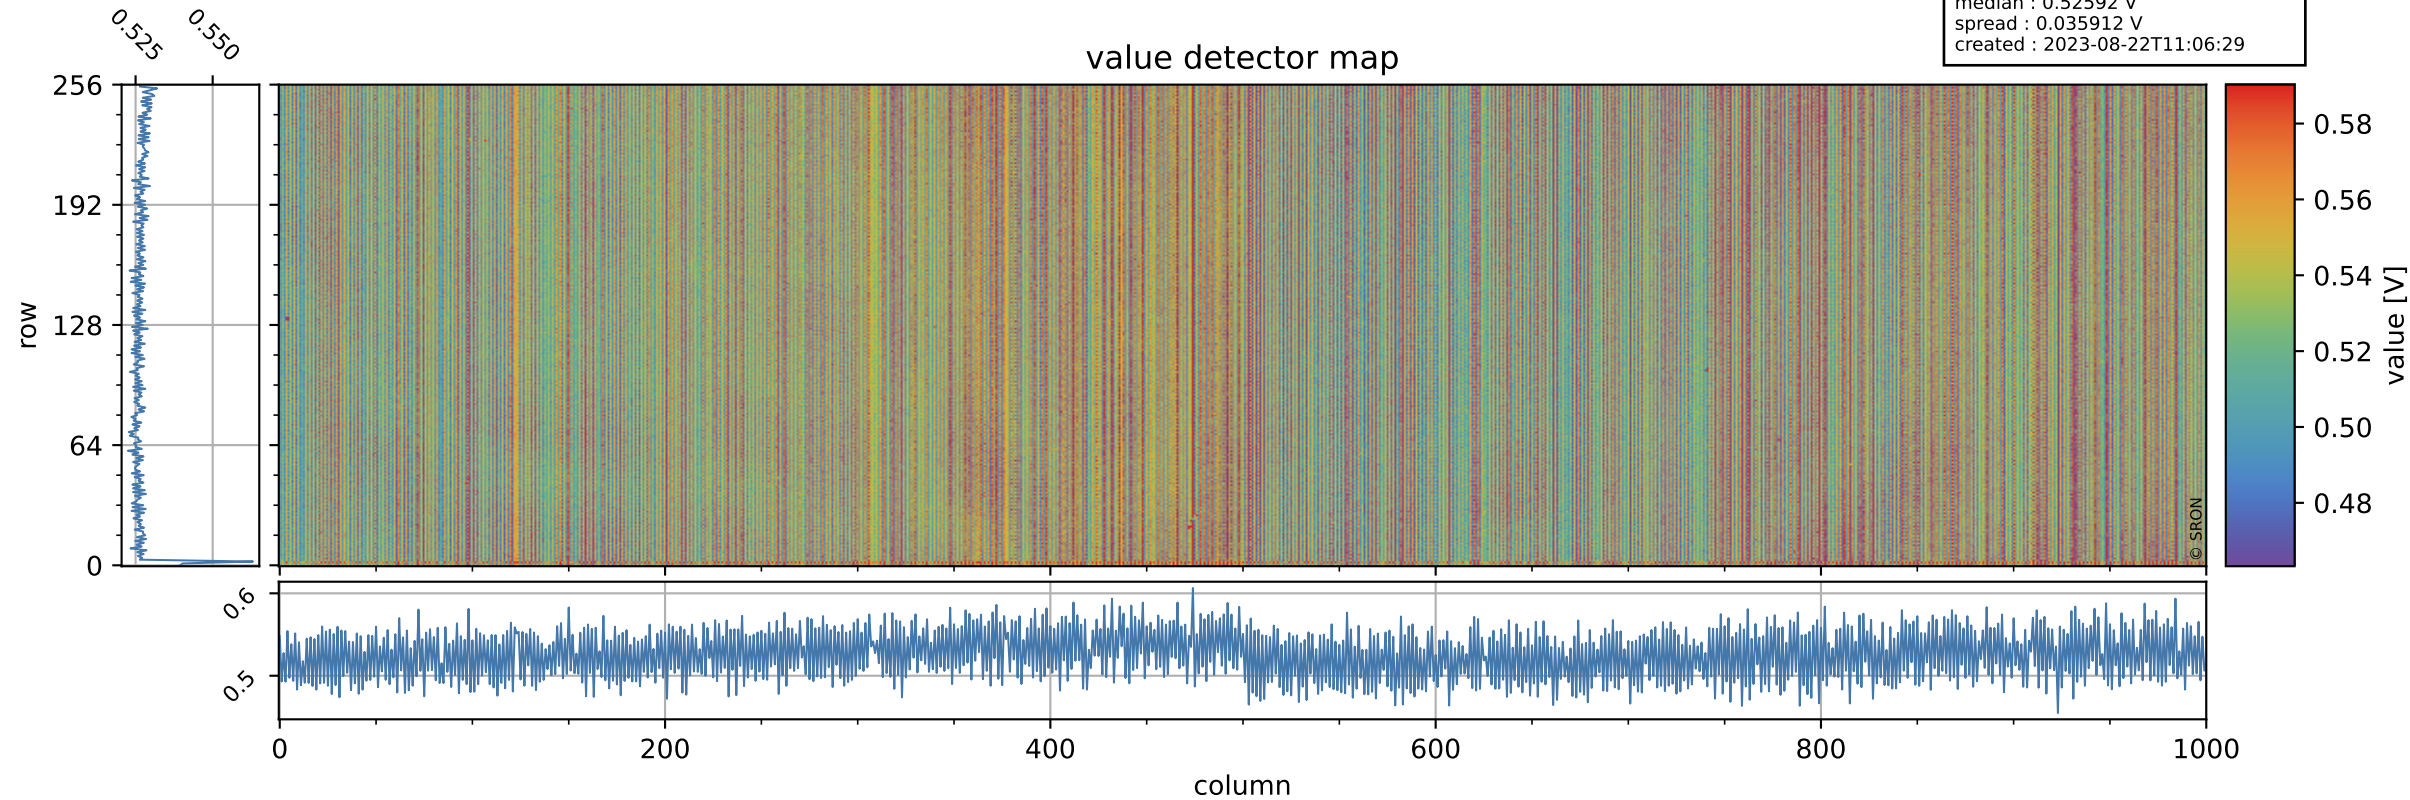

Tropomi SWIR offset (beta nominal)

orbits : 18 in [12727, 12772]
coverage : 2020-03-28 / 2020-03-31
median : 0.52592 V
spread : 0.035912 V
created : 2023-08-22T11:06:29

value detector map

Tropomi SWIR offset (beta nominal)

orbits : 18 in [12727, 12772]
coverage : 2020-03-28 / 2020-03-31
median : 29.826 μV
spread : 14.911 μV
created : 2023-08-22T11:06:29

Tropomi SWIR offset (beta nominal)

orbits : 18 in [12727, 12772]
coverage : 2020-03-28 / 2020-03-31
median : -0.098459 mV
spread : 0.37104 mV
created : 2023-08-22T11:06:29

value compared with SWIR offset CKD

Tropomi SWIR offset (beta nominal) ground-tracks of Sentinel-5P

orbits : 18 in [12727, 12772]
coverage : 2020-03-28 / 2020-03-31
created : 2023-08-22T11:06:30

Tropomi SWIR offset (beta nominal)

orbits : [1867, 12772]
coverage : 2018-02-20 / 2020-03-31
created : 2023-08-22T11:06:30

trend of detector median & temperatures