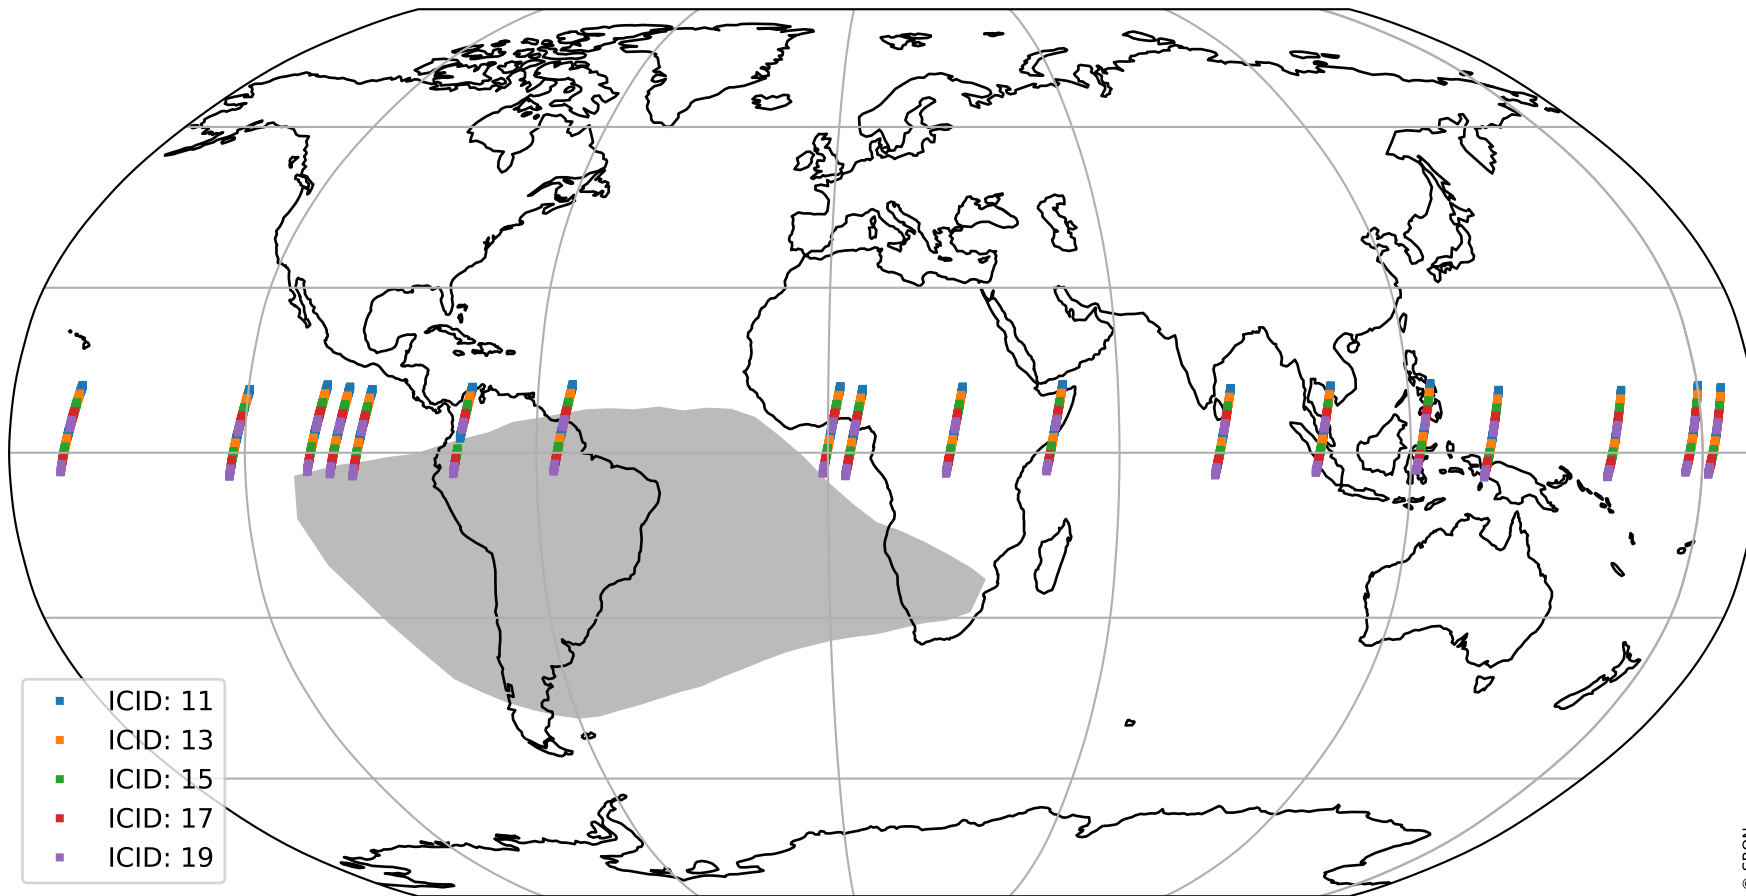

Tropomi SWIR offset (beta nominal)

orbits : 18 in [12727, 12772]
coverage : 2020-03-28 / 2020-03-31
median : 0.52592 V
spread : 0.035912 V
created : 2023-08-22T11:06:29

value detector map

Tropomi SWIR offset (beta nominal)

orbits : 18 in [12727, 12772]
coverage : 2020-03-28 / 2020-03-31
median : 29.826 μV
spread : 14.911 μV
created : 2023-08-22T11:06:29

Tropomi SWIR offset (beta nominal)

orbits : 18 in [12727, 12772]
coverage : 2020-03-28 / 2020-03-31
median : -0.098459 mV
spread : 0.37104 mV
created : 2023-08-22T11:06:29

value compared with SWIR offset CKD

Tropomi SWIR offset (beta nominal) ground-tracks of Sentinel-5P

orbits : 18 in [12727, 12772]
coverage : 2020-03-28 / 2020-03-31
created : 2023-08-22T11:06:30

Tropomi SWIR offset (beta nominal)

orbits : [1867, 12772]
coverage : 2018-02-20 / 2020-03-31
created : 2023-08-22T11:06:30

trend of detector median & temperatures