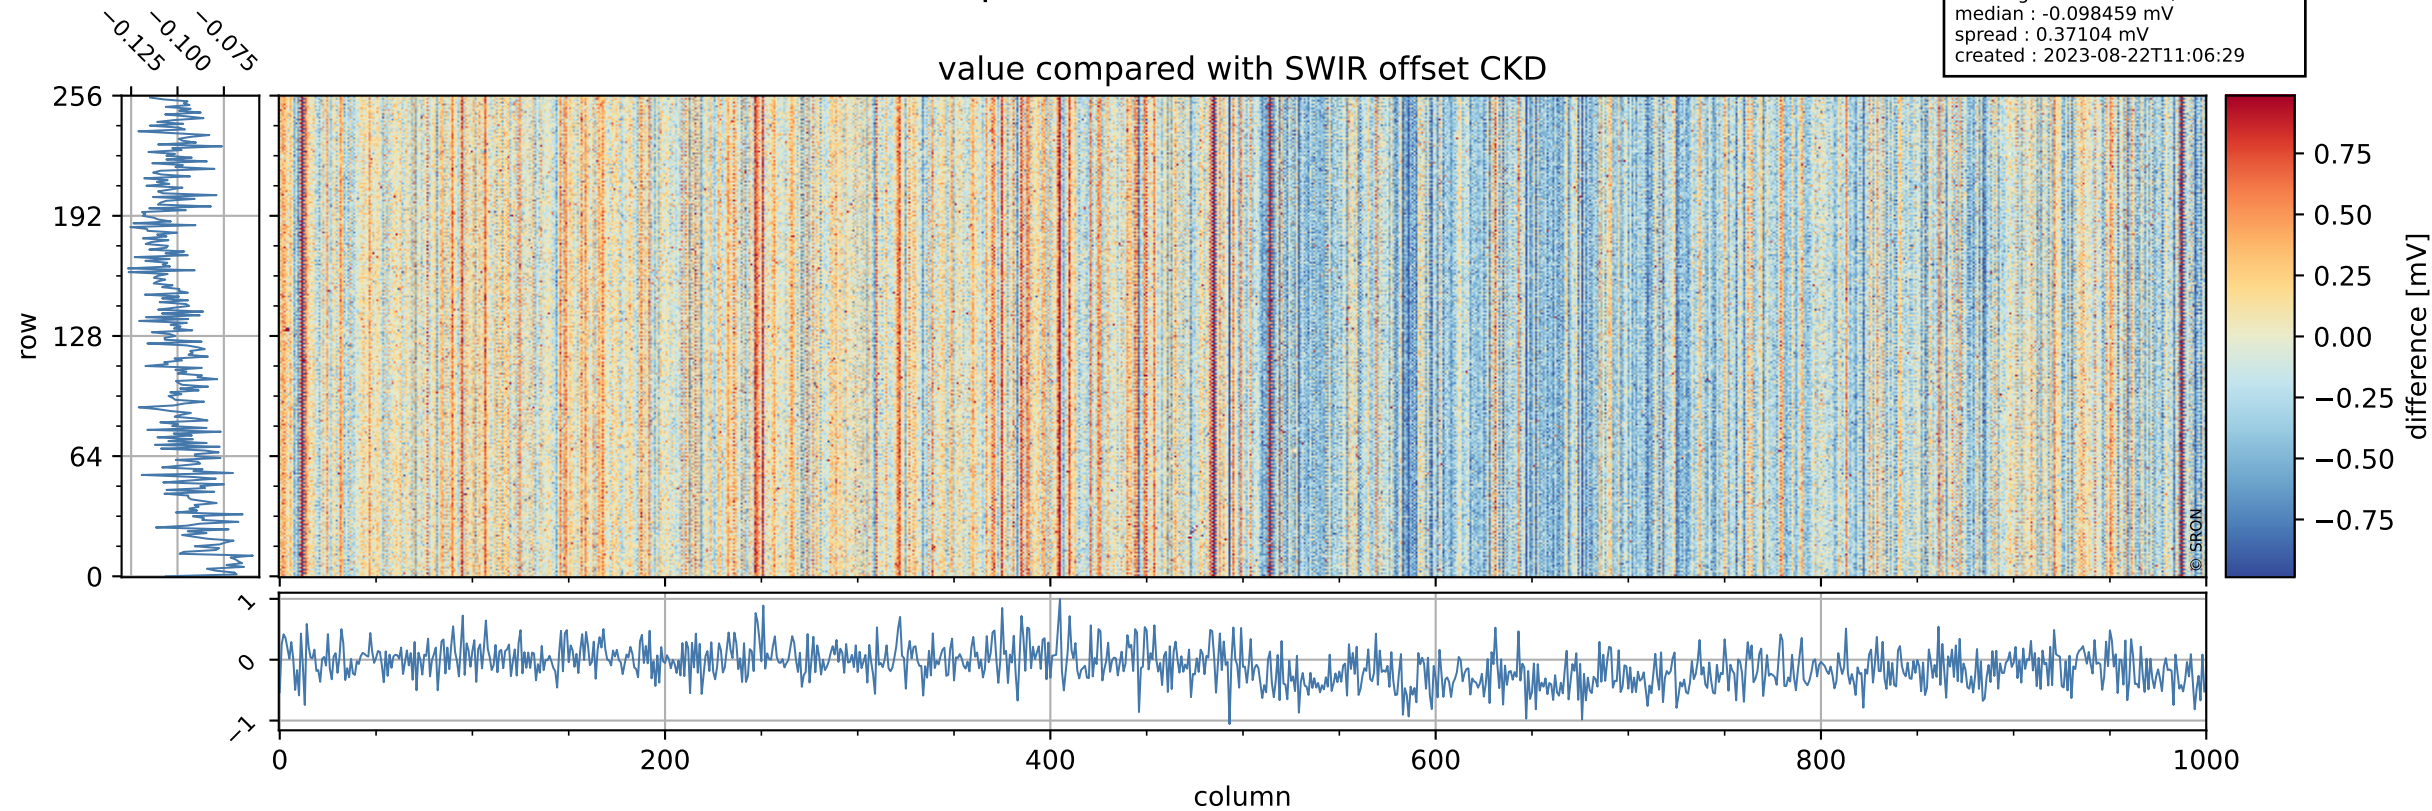

Tropomi SWIR offset (beta nominal)

orbits : 18 in [12727, 12772]
coverage : 2020-03-28 / 2020-03-31
median : 0.52592 V
spread : 0.035912 V
created : 2023-08-22T11:06:29

value detector map

Tropomi SWIR offset (beta nominal)

orbits : 18 in [12727, 12772]
coverage : 2020-03-28 / 2020-03-31
median : 29.826 μV
spread : 14.911 μV
created : 2023-08-22T11:06:29

Tropomi SWIR offset (beta nominal)

orbits : 18 in [12727, 12772]
coverage : 2020-03-28 / 2020-03-31
median : -0.098459 mV
spread : 0.37104 mV
created : 2023-08-22T11:06:29

value compared with SWIR offset CKD

Tropomi SWIR offset (beta nominal) ground-tracks of Sentinel-5P

orbits : 18 in [12727, 12772]
coverage : 2020-03-28 / 2020-03-31
created : 2023-08-22T11:06:30

Tropomi SWIR offset (beta nominal)

orbits : [1867, 12772]
coverage : 2018-02-20 / 2020-03-31
created : 2023-08-22T11:06:30

trend of detector median & temperatures