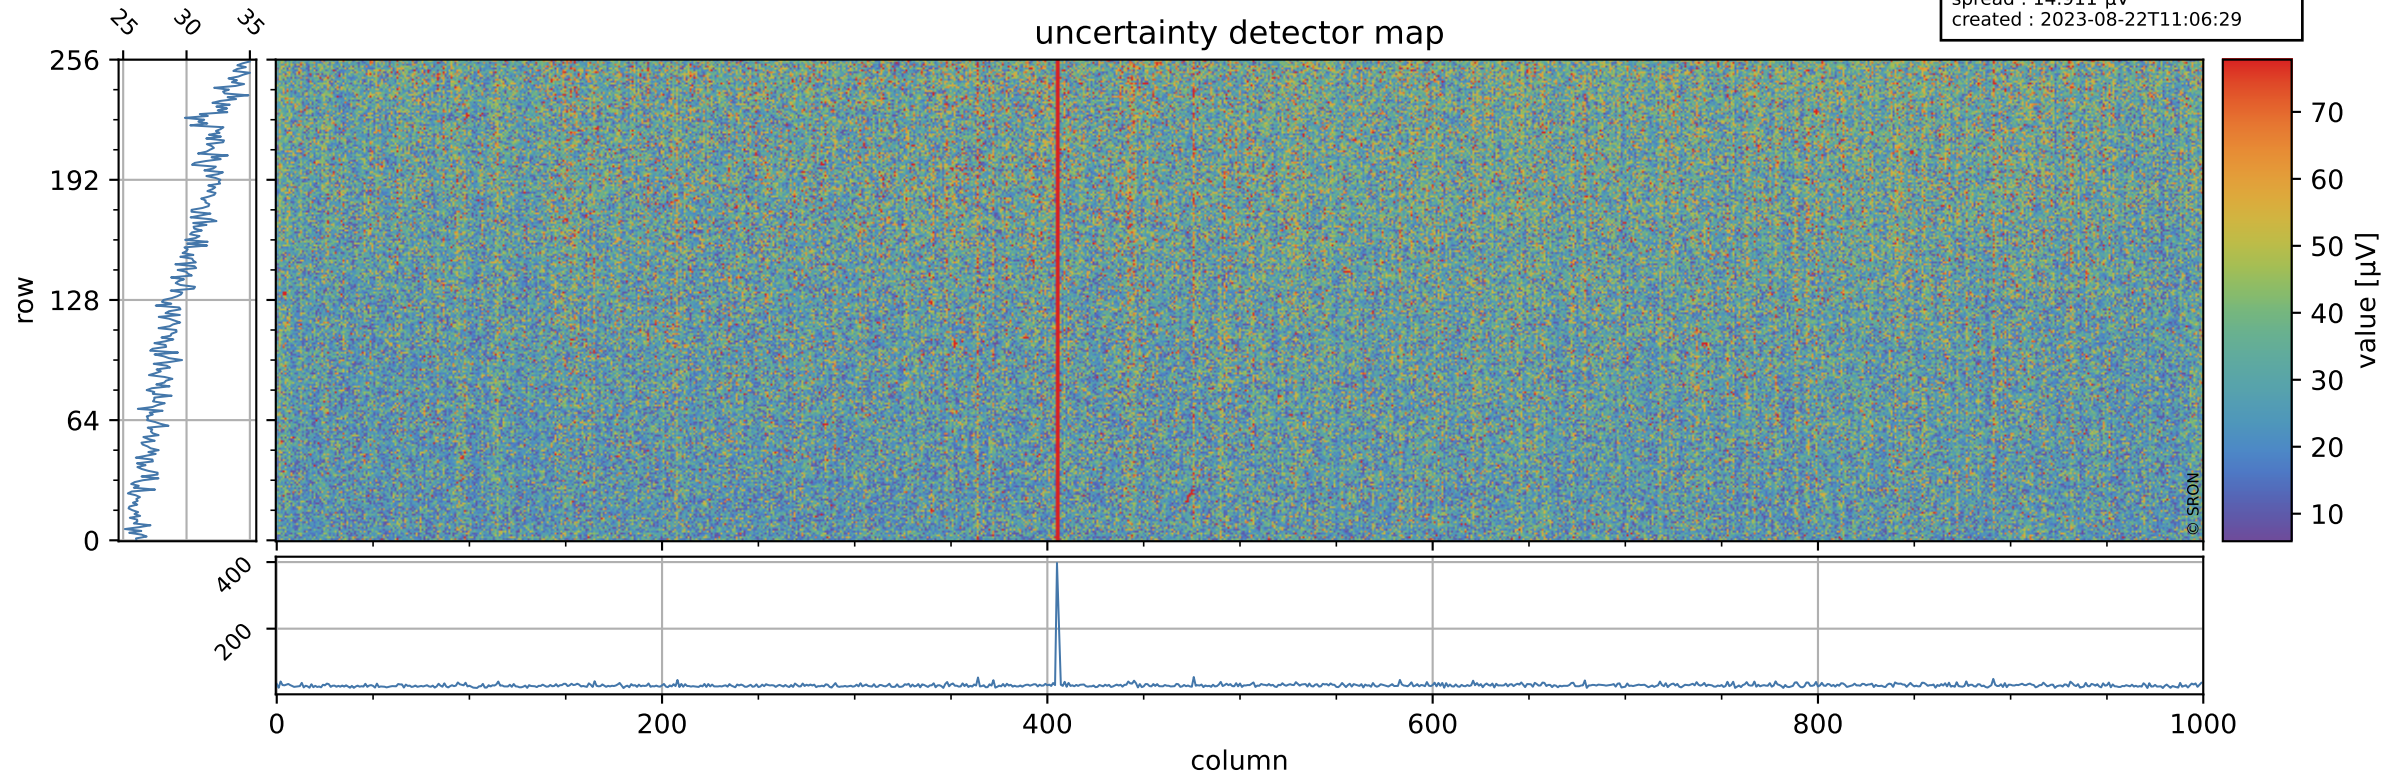

Tropomi SWIR offset (beta nominal)

orbits : 18 in [12727, 12772]
coverage : 2020-03-28 / 2020-03-31
median : 0.52592 V
spread : 0.035912 V
created : 2023-08-22T11:06:29

value detector map

Tropomi SWIR offset (beta nominal)

orbits : 18 in [12727, 12772]
coverage : 2020-03-28 / 2020-03-31
median : 29.826 μV
spread : 14.911 μV
created : 2023-08-22T11:06:29

Tropomi SWIR offset (beta nominal)

orbits : 18 in [12727, 12772]
coverage : 2020-03-28 / 2020-03-31
median : -0.098459 mV
spread : 0.37104 mV
created : 2023-08-22T11:06:29

value compared with SWIR offset CKD

Tropomi SWIR offset (beta nominal) ground-tracks of Sentinel-5P

orbits : 18 in [12727, 12772]
coverage : 2020-03-28 / 2020-03-31
created : 2023-08-22T11:06:30

Tropomi SWIR offset (beta nominal)

orbits : [1867, 12772]
coverage : 2018-02-20 / 2020-03-31
created : 2023-08-22T11:06:30

trend of detector median & temperatures