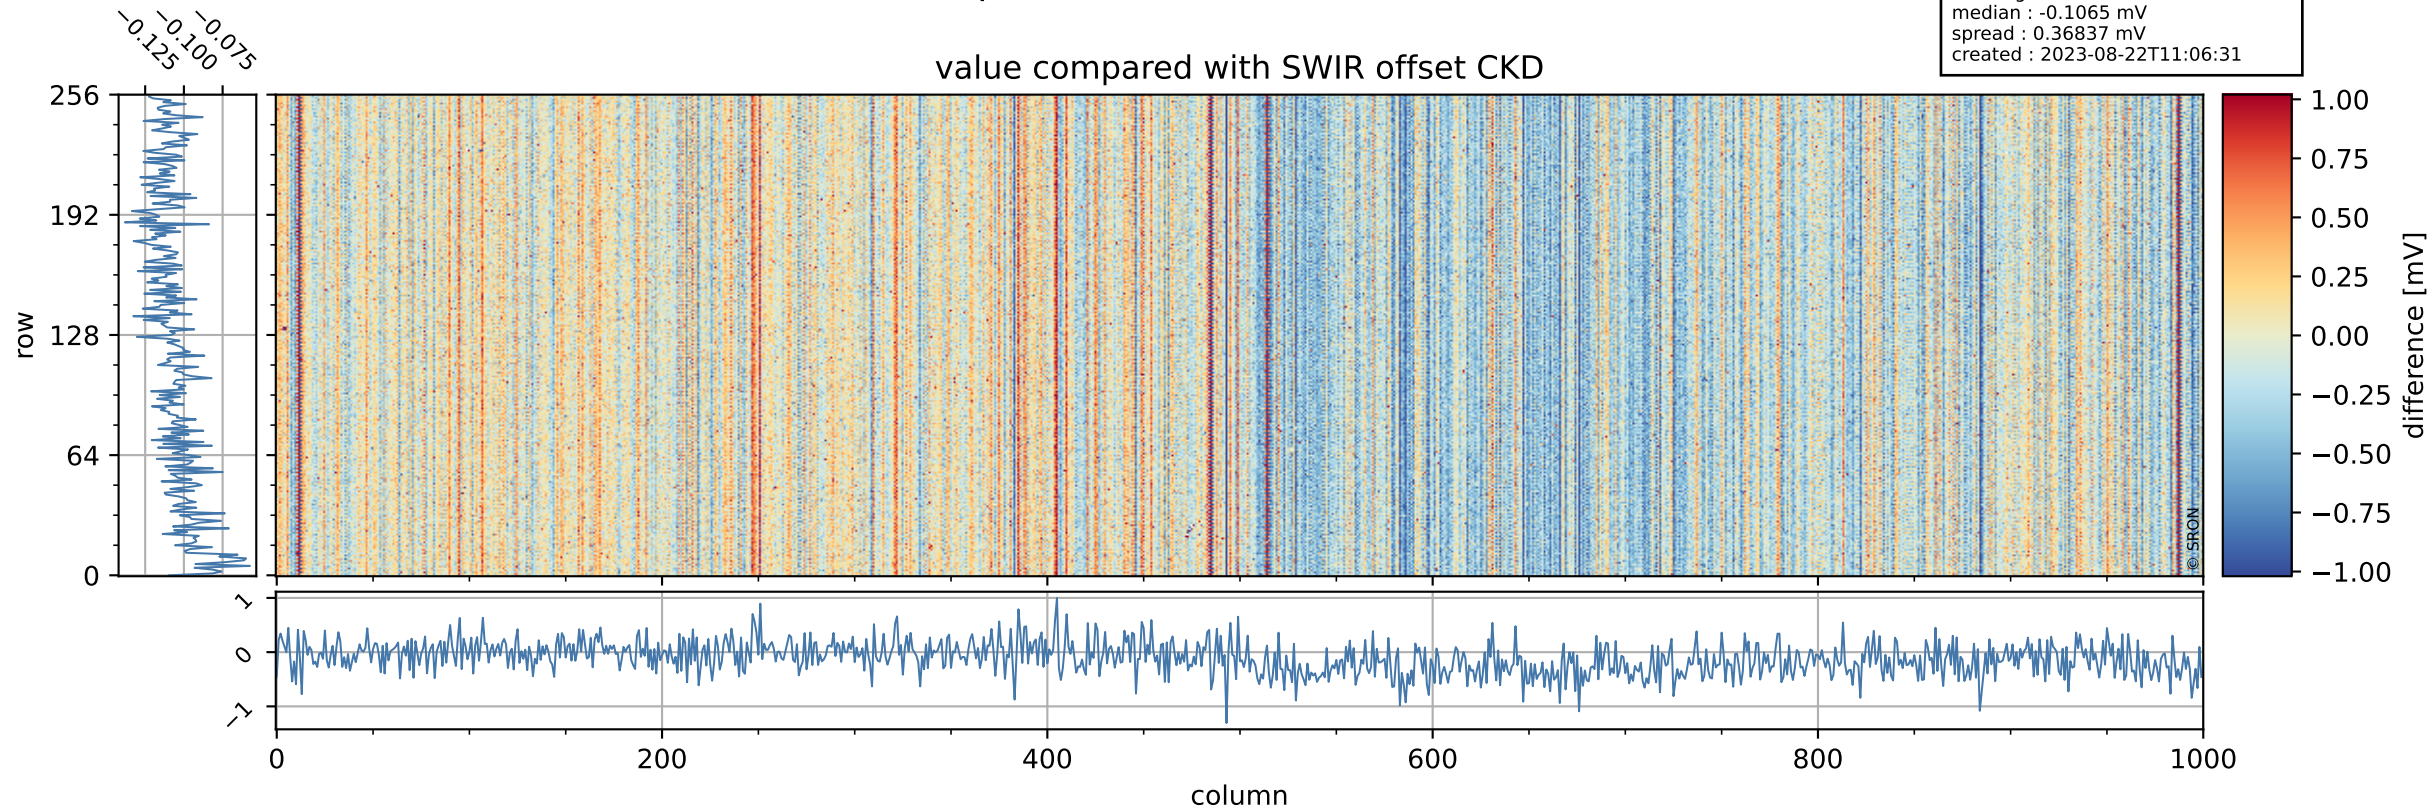

Tropomi SWIR offset (beta nominal)

orbits : 20 in [12772, 12817]
coverage : 2020-03-31 / 2020-04-03
median : 0.52591 V
spread : 0.035915 V
created : 2023-08-22T11:06:31

value detector map

Tropomi SWIR offset (beta nominal)

orbits : 20 in [12772, 12817]
coverage : 2020-03-31 / 2020-04-03
median : 31.778 μV
spread : 15.614 μV
created : 2023-08-22T11:06:31

Tropomi SWIR offset (beta nominal)

orbits : 20 in [12772, 12817]
coverage : 2020-03-31 / 2020-04-03
median : -0.1065 mV
spread : 0.36837 mV
created : 2023-08-22T11:06:31

value compared with SWIR offset CKD

Tropomi SWIR offset (beta nominal) ground-tracks of Sentinel-5P

orbits : 20 in [12772, 12817]
coverage : 2020-03-31 / 2020-04-03
created : 2023-08-22T11:06:32

Tropomi SWIR offset (beta nominal)

orbits : [1867, 12817]
coverage : 2018-02-20 / 2020-04-03
created : 2023-08-22T11:06:32

trend of detector median & temperatures