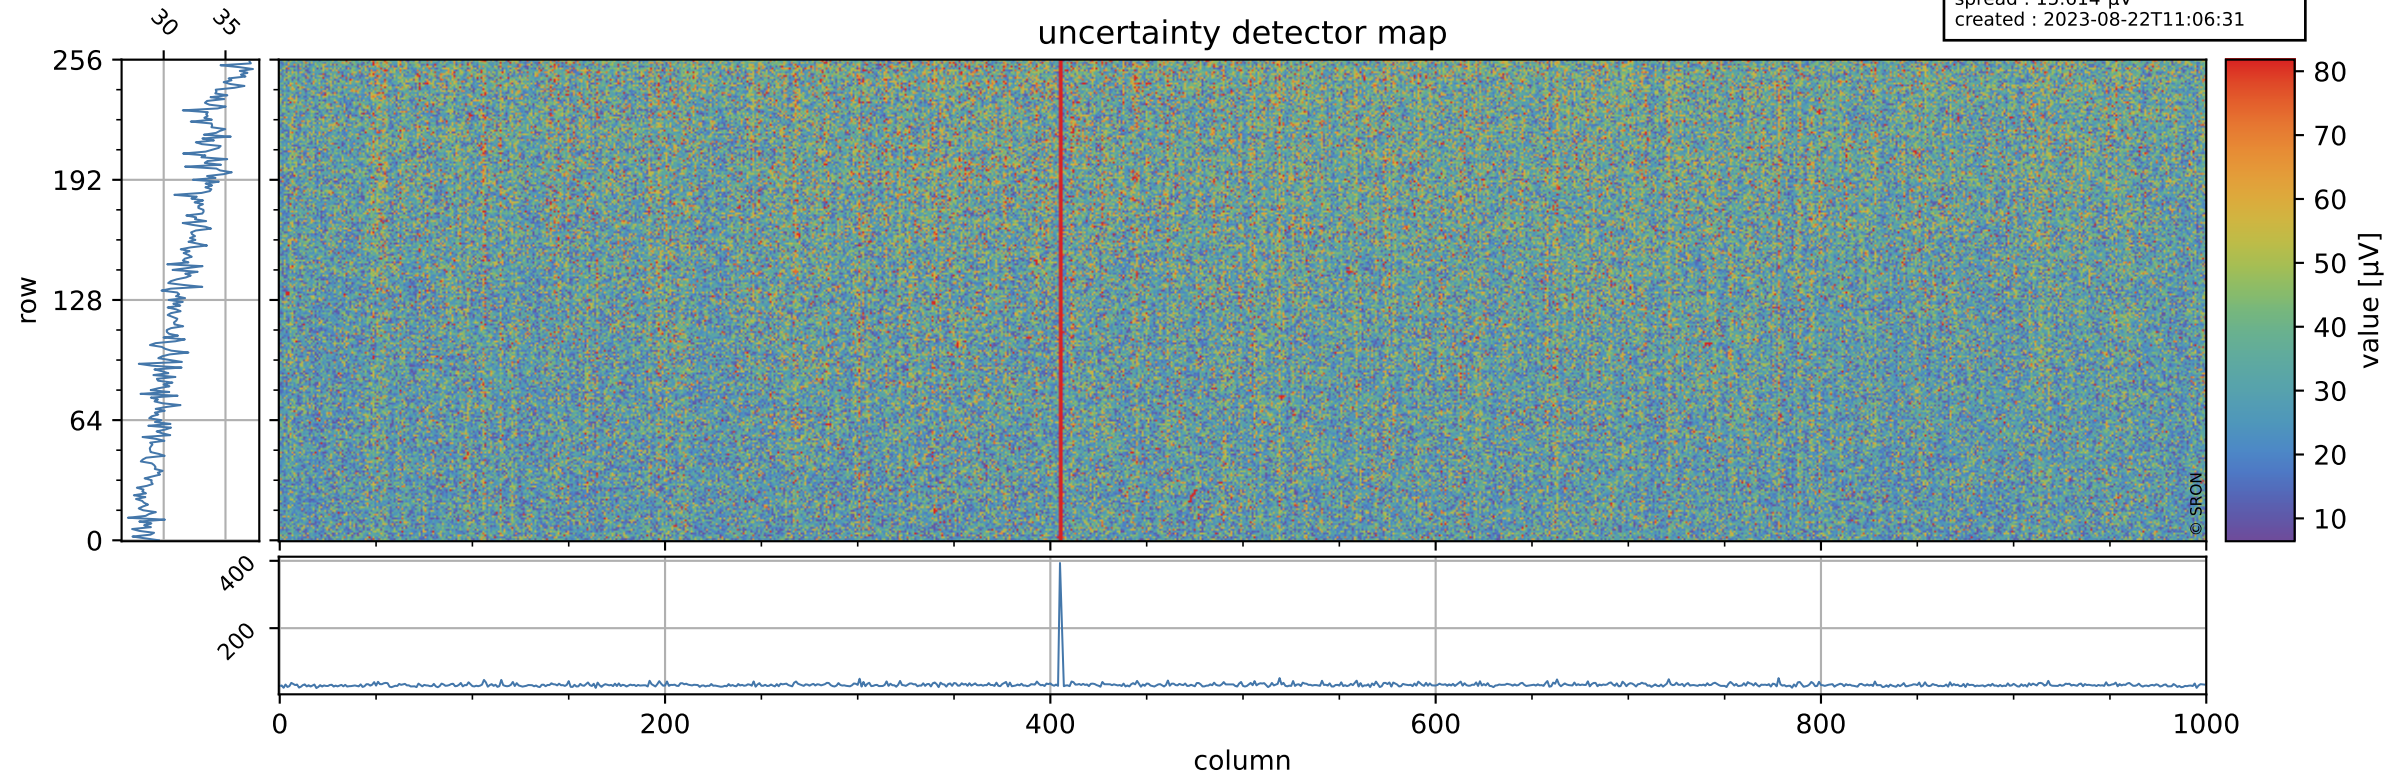

Tropomi SWIR offset (beta nominal)

orbits : 20 in [12772, 12817]
coverage : 2020-03-31 / 2020-04-03
median : 0.52591 V
spread : 0.035915 V
created : 2023-08-22T11:06:31

value detector map

Tropomi SWIR offset (beta nominal)

orbits : 20 in [12772, 12817]
coverage : 2020-03-31 / 2020-04-03
median : 31.778 μV
spread : 15.614 μV
created : 2023-08-22T11:06:31

Tropomi SWIR offset (beta nominal)

orbits : 20 in [12772, 12817]
coverage : 2020-03-31 / 2020-04-03
median : -0.1065 mV
spread : 0.36837 mV
created : 2023-08-22T11:06:31

value compared with SWIR offset CKD

Tropomi SWIR offset (beta nominal) ground-tracks of Sentinel-5P

orbits : 20 in [12772, 12817]
coverage : 2020-03-31 / 2020-04-03
created : 2023-08-22T11:06:32

Tropomi SWIR offset (beta nominal)

orbits : [1867, 12817]
coverage : 2018-02-20 / 2020-04-03
created : 2023-08-22T11:06:32

trend of detector median & temperatures