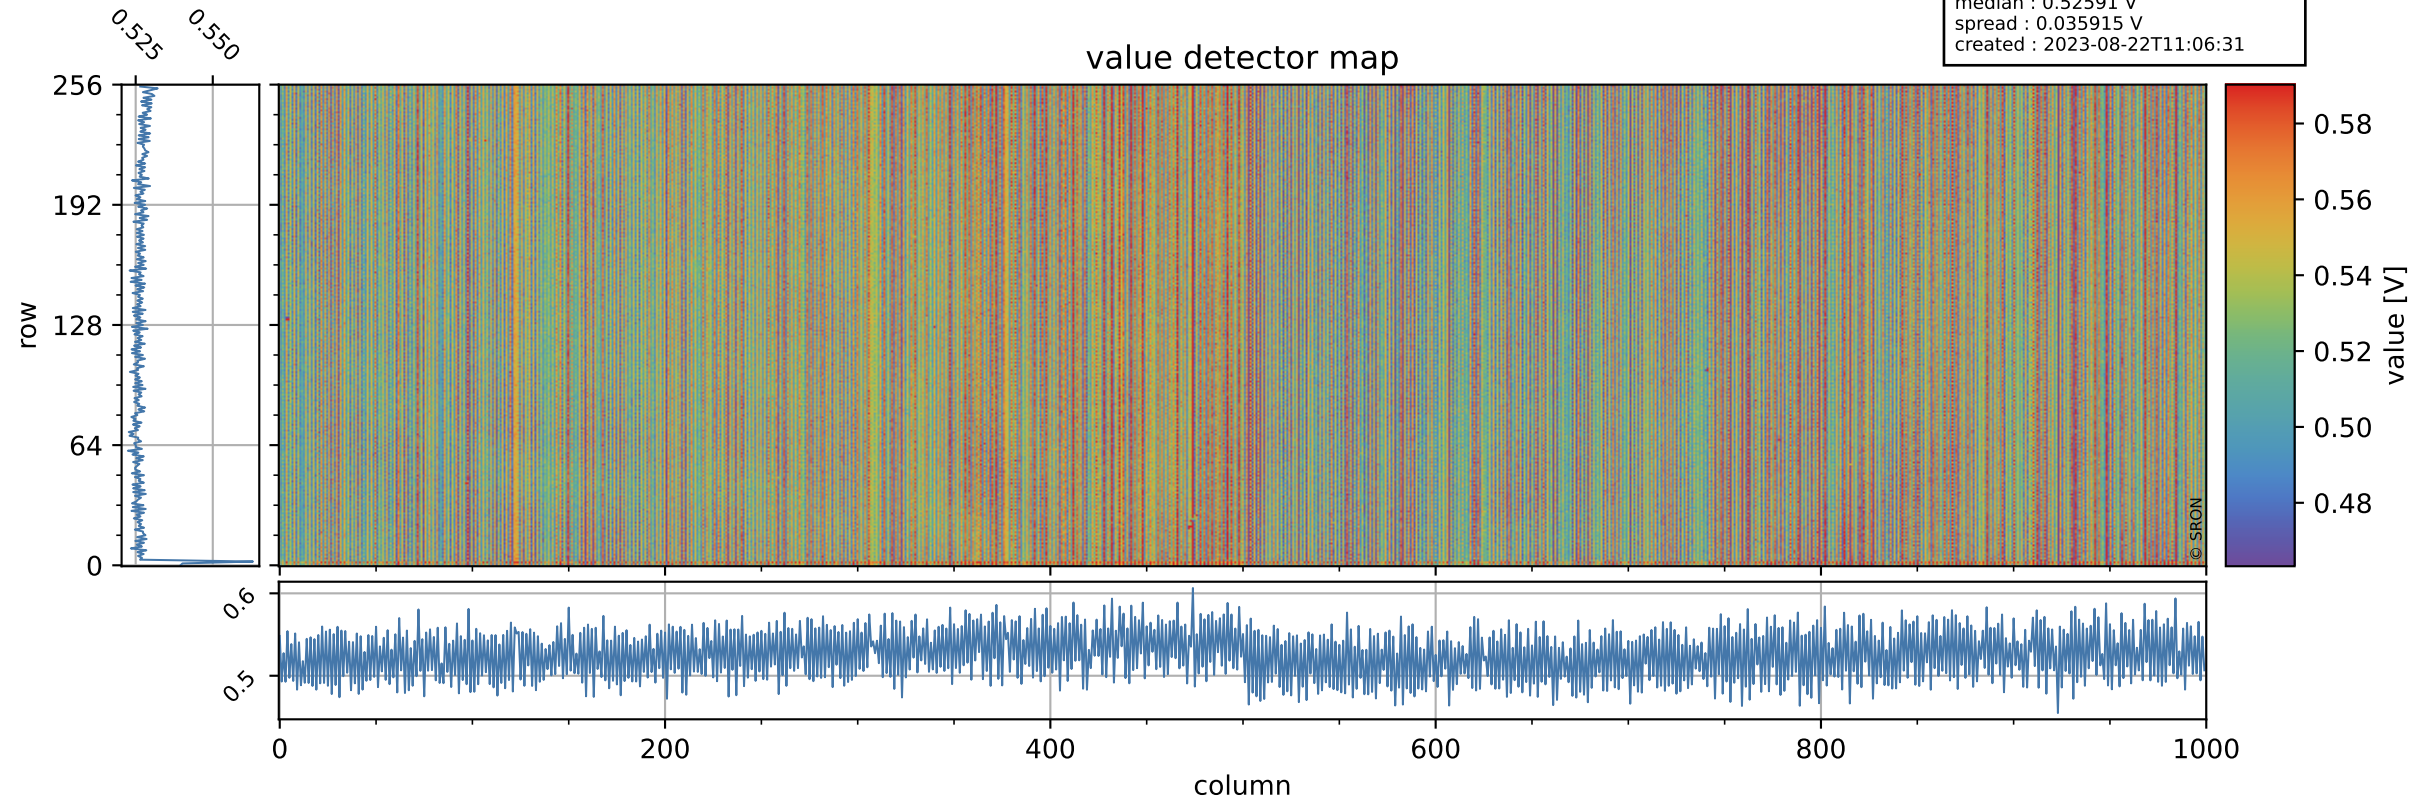

Tropomi SWIR offset (beta nominal)

orbits : 20 in [12772, 12817]
coverage : 2020-03-31 / 2020-04-03
median : 0.52591 V
spread : 0.035915 V
created : 2023-08-22T11:06:31

value detector map

Tropomi SWIR offset (beta nominal)

orbits : 20 in [12772, 12817]
coverage : 2020-03-31 / 2020-04-03
median : 31.778 μV
spread : 15.614 μV
created : 2023-08-22T11:06:31

Tropomi SWIR offset (beta nominal)

orbits : 20 in [12772, 12817]
coverage : 2020-03-31 / 2020-04-03
median : -0.1065 mV
spread : 0.36837 mV
created : 2023-08-22T11:06:31

value compared with SWIR offset CKD

Tropomi SWIR offset (beta nominal) ground-tracks of Sentinel-5P

orbits : 20 in [12772, 12817]
coverage : 2020-03-31 / 2020-04-03
created : 2023-08-22T11:06:32

Tropomi SWIR offset (beta nominal)

orbits : [1867, 12817]
coverage : 2018-02-20 / 2020-04-03
created : 2023-08-22T11:06:32

trend of detector median & temperatures