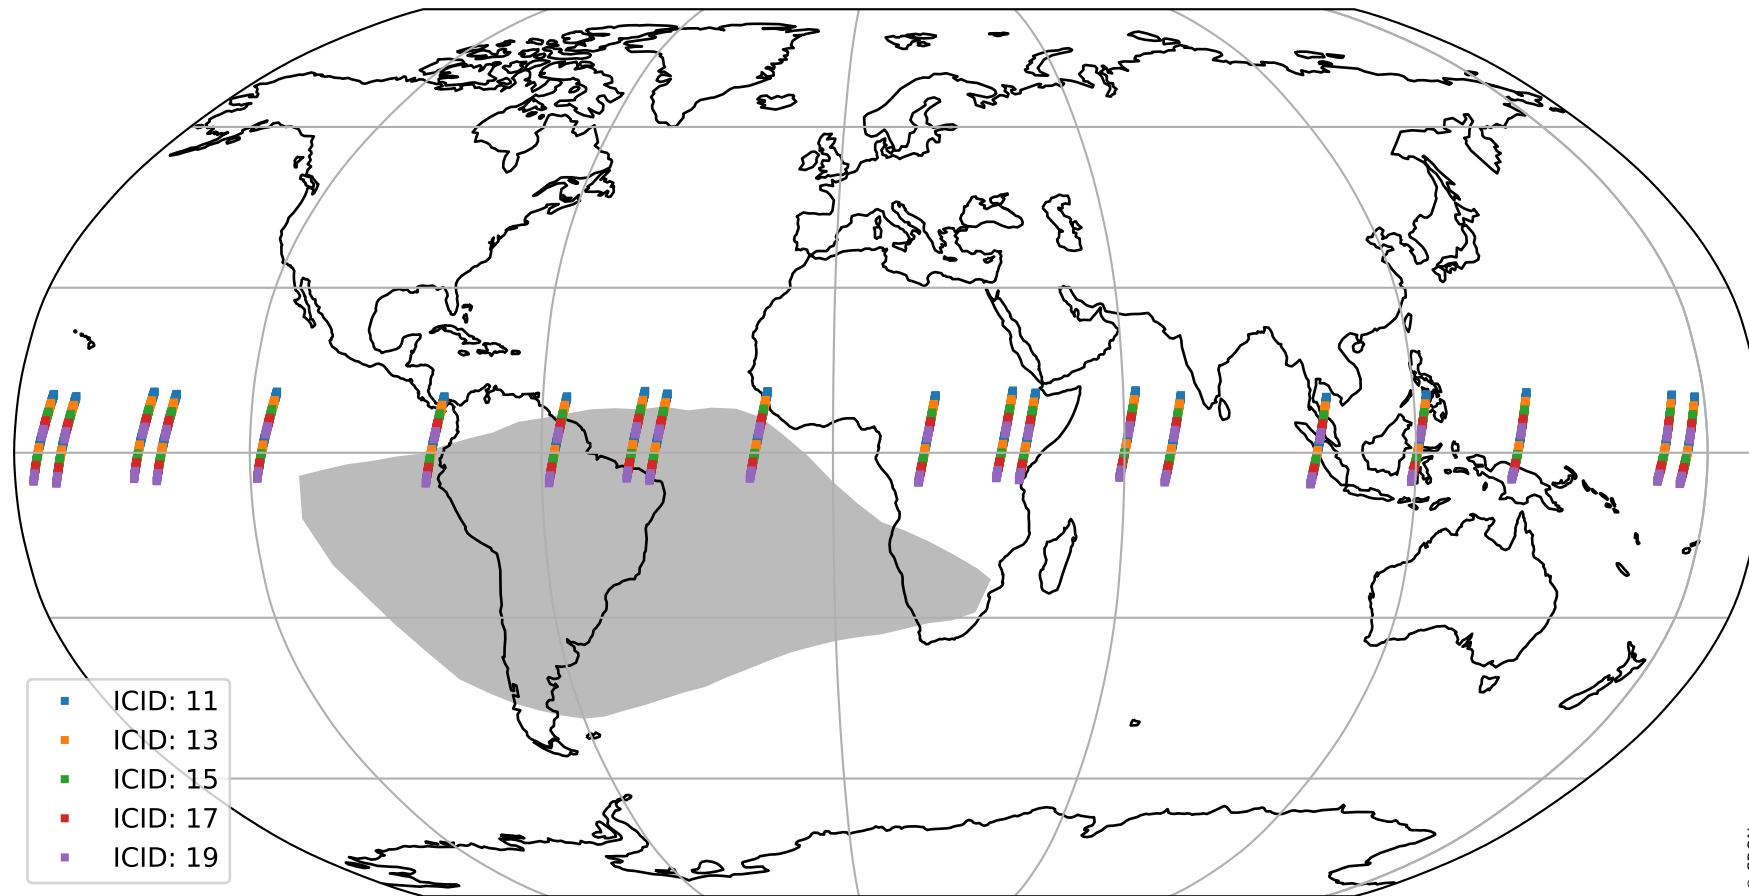

Tropomi SWIR offset (beta nominal)

orbits : 20 in [12772, 12817]
coverage : 2020-03-31 / 2020-04-03
median : 0.52591 V
spread : 0.035915 V
created : 2023-08-22T11:06:31

value detector map

Tropomi SWIR offset (beta nominal)

orbits : 20 in [12772, 12817]
coverage : 2020-03-31 / 2020-04-03
median : 31.778 μV
spread : 15.614 μV
created : 2023-08-22T11:06:31

Tropomi SWIR offset (beta nominal)

orbits : 20 in [12772, 12817]
coverage : 2020-03-31 / 2020-04-03
median : -0.1065 mV
spread : 0.36837 mV
created : 2023-08-22T11:06:31

value compared with SWIR offset CKD

Tropomi SWIR offset (beta nominal) ground-tracks of Sentinel-5P

orbits : 20 in [12772, 12817]
coverage : 2020-03-31 / 2020-04-03
created : 2023-08-22T11:06:32

Tropomi SWIR offset (beta nominal)

orbits : [1867, 12817]
coverage : 2018-02-20 / 2020-04-03
created : 2023-08-22T11:06:32

trend of detector median & temperatures