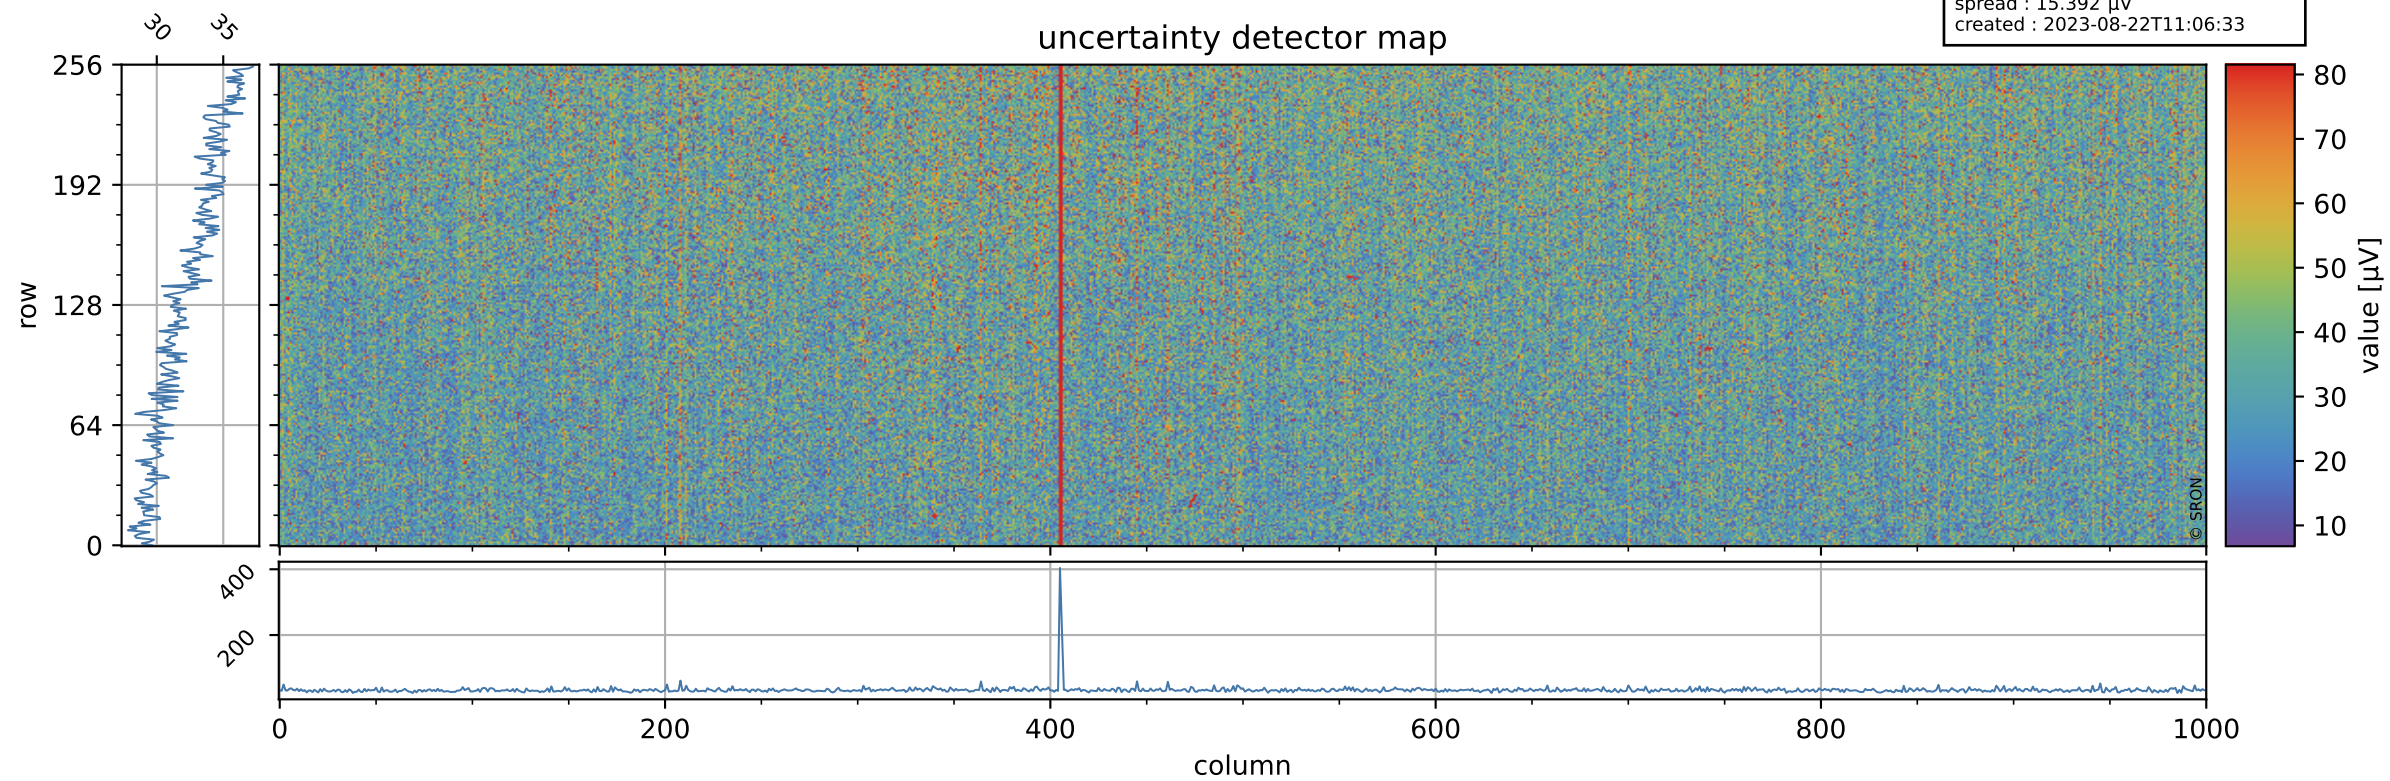

Tropomi SWIR offset (beta nominal)

orbits : 19 in [12817, 12862]
coverage : 2020-04-03 / 2020-04-07
median : 0.52589 V
spread : 0.035917 V
created : 2023-08-22T11:06:33

value detector map

Tropomi SWIR offset (beta nominal)

orbits : 19 in [12817, 12862]
coverage : 2020-04-03 / 2020-04-07
median : 32.435 μV
spread : 15.392 μV
created : 2023-08-22T11:06:33

Tropomi SWIR offset (beta nominal)

orbits : 19 in [12817, 12862]
coverage : 2020-04-03 / 2020-04-07
median : -0.12947 mV
spread : 0.36894 mV
created : 2023-08-22T11:06:33

value compared with SWIR offset CKD

Tropomi SWIR offset (beta nominal) ground-tracks of Sentinel-5P

orbits : 19 in [12817, 12862]
coverage : 2020-04-03 / 2020-04-07
created : 2023-08-22T11:06:34

Tropomi SWIR offset (beta nominal)

orbits : [1867, 12862]
coverage : 2018-02-20 / 2020-04-07
created : 2023-08-22T11:06:34

trend of detector median & temperatures