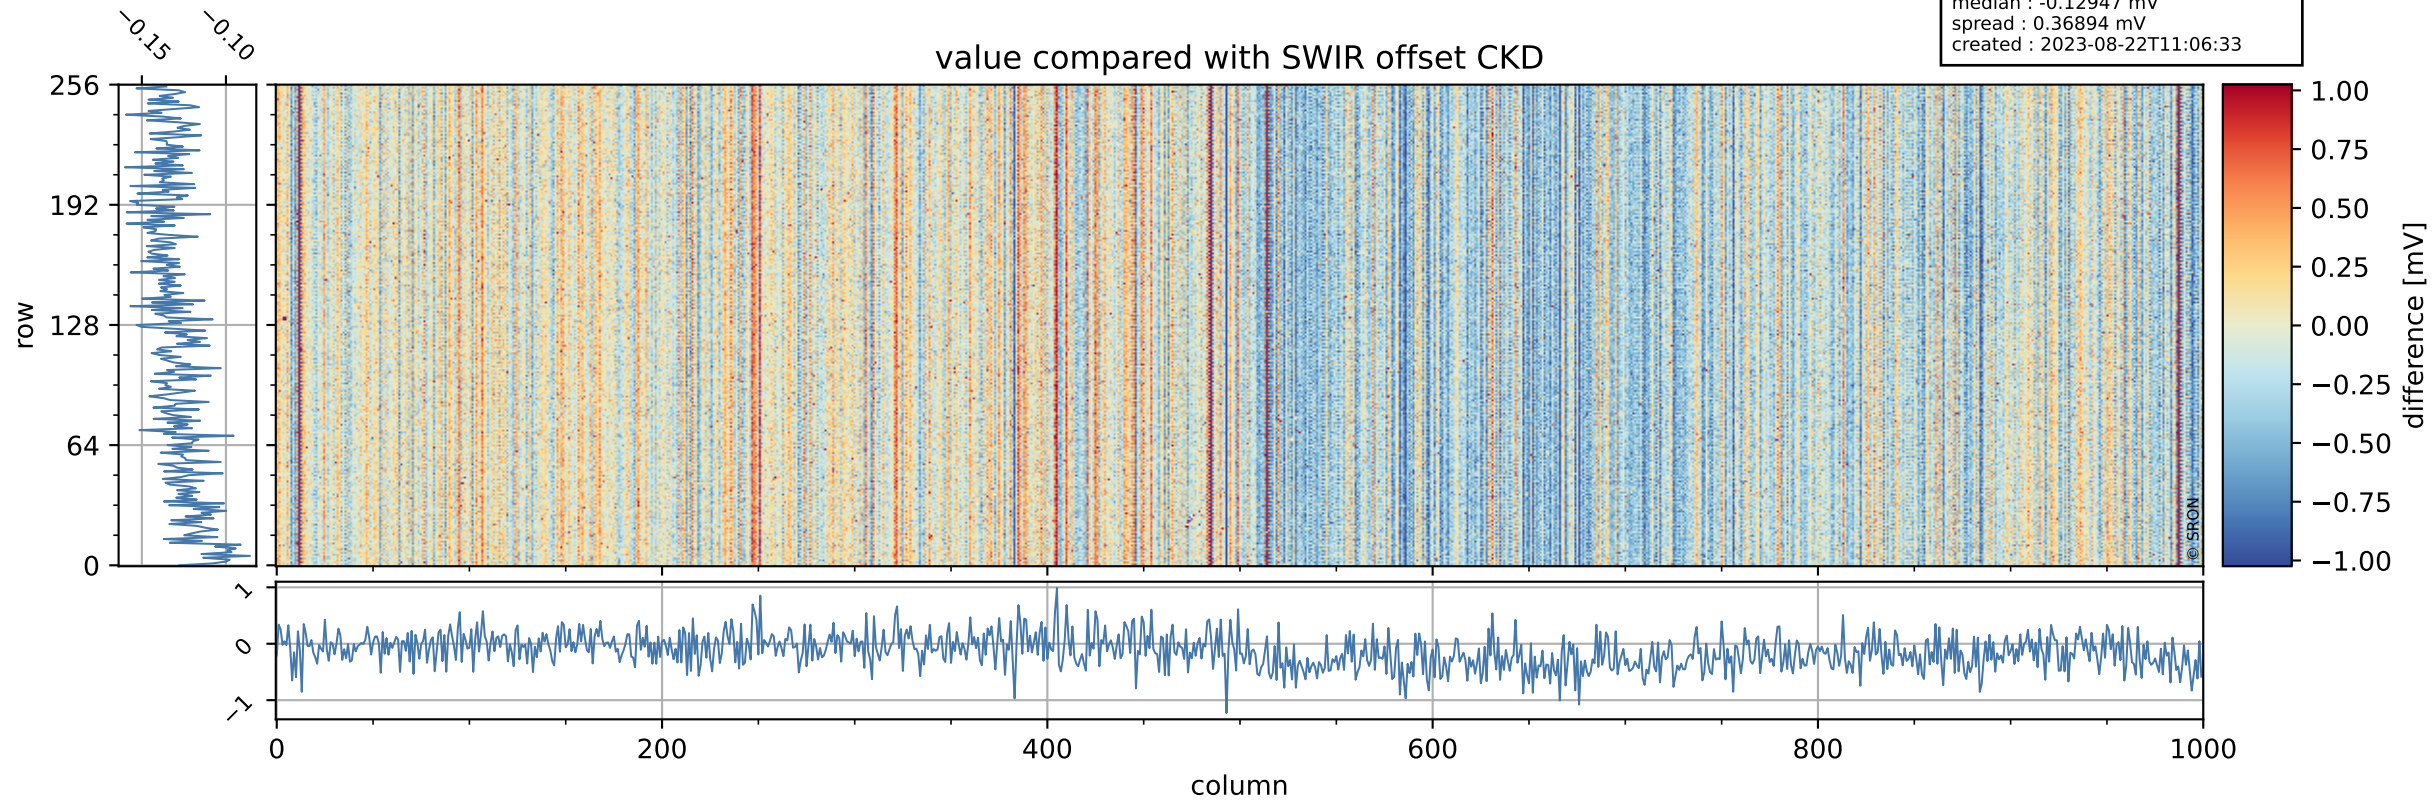

Tropomi SWIR offset (beta nominal)

orbits : 19 in [12817, 12862]
coverage : 2020-04-03 / 2020-04-07
median : 0.52589 V
spread : 0.035917 V
created : 2023-08-22T11:06:33

value detector map

Tropomi SWIR offset (beta nominal)

orbits : 19 in [12817, 12862]
coverage : 2020-04-03 / 2020-04-07
median : 32.435 μV
spread : 15.392 μV
created : 2023-08-22T11:06:33

Tropomi SWIR offset (beta nominal)

orbits : 19 in [12817, 12862]
coverage : 2020-04-03 / 2020-04-07
median : -0.12947 mV
spread : 0.36894 mV
created : 2023-08-22T11:06:33

value compared with SWIR offset CKD

Tropomi SWIR offset (beta nominal) ground-tracks of Sentinel-5P

orbits : 19 in [12817, 12862]
coverage : 2020-04-03 / 2020-04-07
created : 2023-08-22T11:06:34

Tropomi SWIR offset (beta nominal)

orbits : [1867, 12862]
coverage : 2018-02-20 / 2020-04-07
created : 2023-08-22T11:06:34

trend of detector median & temperatures