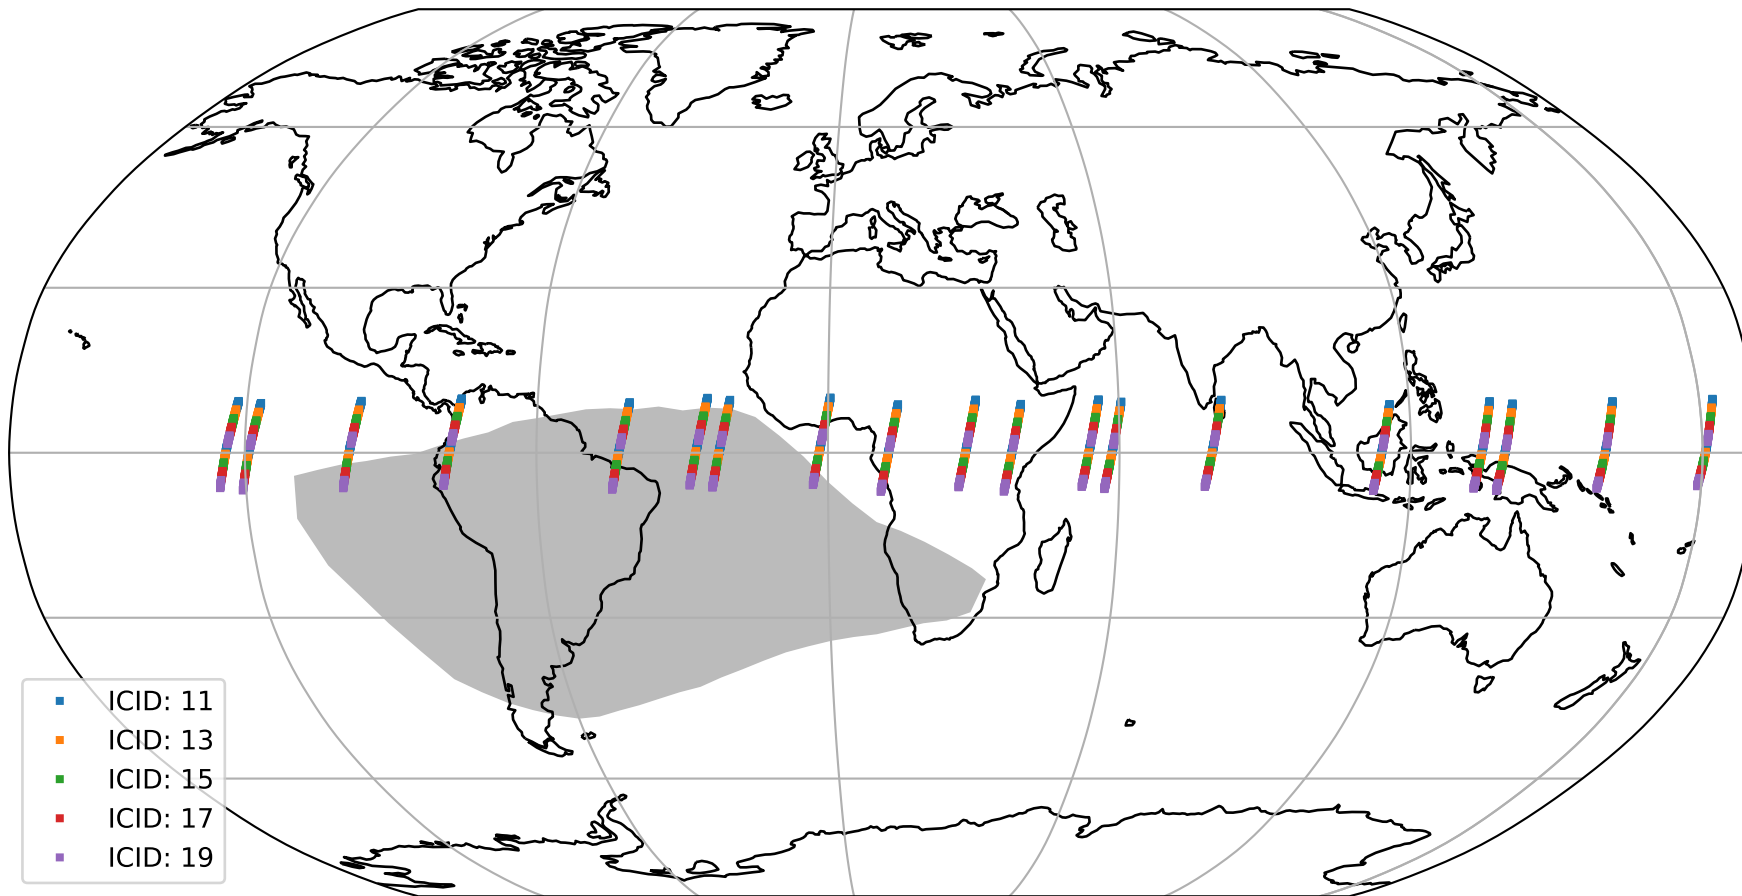

Tropomi SWIR offset (beta nominal)

orbits : 19 in [12817, 12862]
coverage : 2020-04-03 / 2020-04-07
median : 0.52589 V
spread : 0.035917 V
created : 2023-08-22T11:06:33

value detector map

Tropomi SWIR offset (beta nominal)

orbits : 19 in [12817, 12862]
coverage : 2020-04-03 / 2020-04-07
median : 32.435 μV
spread : 15.392 μV
created : 2023-08-22T11:06:33

Tropomi SWIR offset (beta nominal)

orbits : 19 in [12817, 12862]
coverage : 2020-04-03 / 2020-04-07
median : -0.12947 mV
spread : 0.36894 mV
created : 2023-08-22T11:06:33

value compared with SWIR offset CKD

Tropomi SWIR offset (beta nominal) ground-tracks of Sentinel-5P

orbits : 19 in [12817, 12862]
coverage : 2020-04-03 / 2020-04-07
created : 2023-08-22T11:06:34

Tropomi SWIR offset (beta nominal)

orbits : [1867, 12862]
coverage : 2018-02-20 / 2020-04-07
created : 2023-08-22T11:06:34

trend of detector median & temperatures