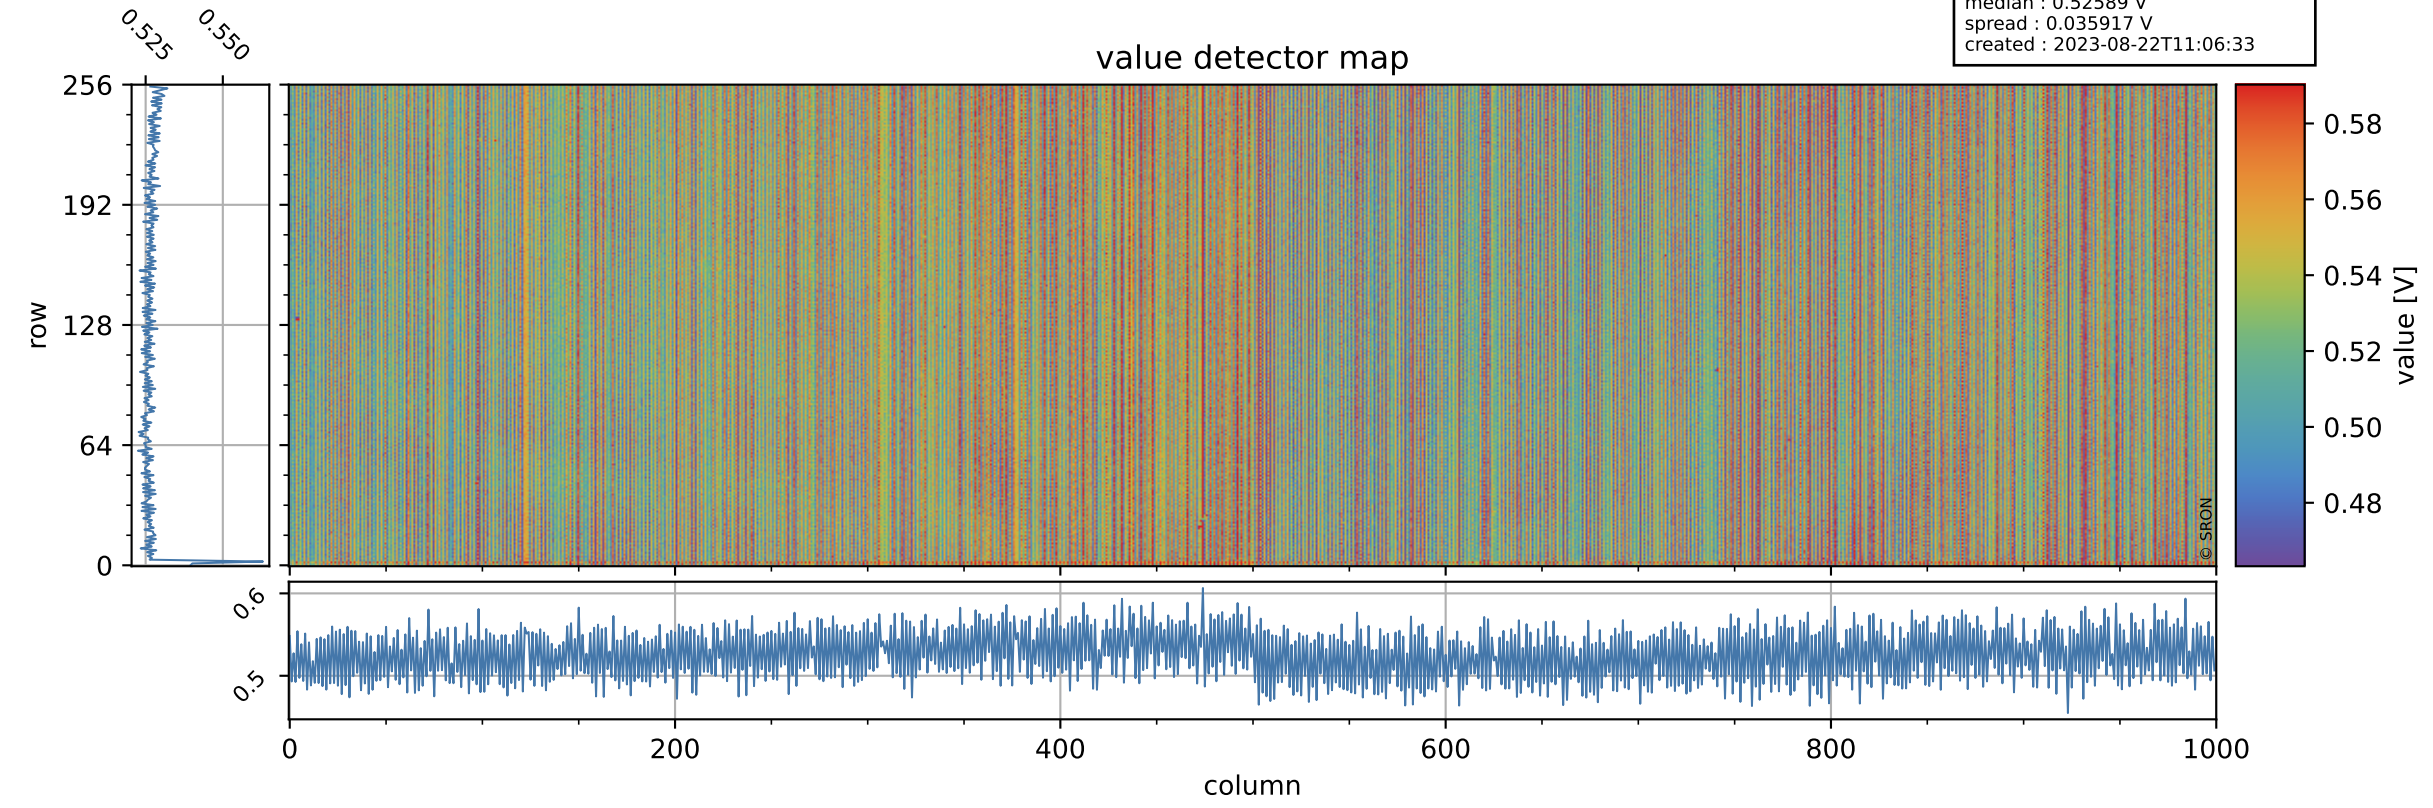

Tropomi SWIR offset (beta nominal)

orbits : 19 in [12817, 12862]
coverage : 2020-04-03 / 2020-04-07
median : 0.52589 V
spread : 0.035917 V
created : 2023-08-22T11:06:33

value detector map

Tropomi SWIR offset (beta nominal)

orbits : 19 in [12817, 12862]
coverage : 2020-04-03 / 2020-04-07
median : 32.435 μV
spread : 15.392 μV
created : 2023-08-22T11:06:33

Tropomi SWIR offset (beta nominal)

orbits : 19 in [12817, 12862]
coverage : 2020-04-03 / 2020-04-07
median : -0.12947 mV
spread : 0.36894 mV
created : 2023-08-22T11:06:33

value compared with SWIR offset CKD

Tropomi SWIR offset (beta nominal) ground-tracks of Sentinel-5P

orbits : 19 in [12817, 12862]
coverage : 2020-04-03 / 2020-04-07
created : 2023-08-22T11:06:34

Tropomi SWIR offset (beta nominal)

orbits : [1867, 12862]
coverage : 2018-02-20 / 2020-04-07
created : 2023-08-22T11:06:34

trend of detector median & temperatures