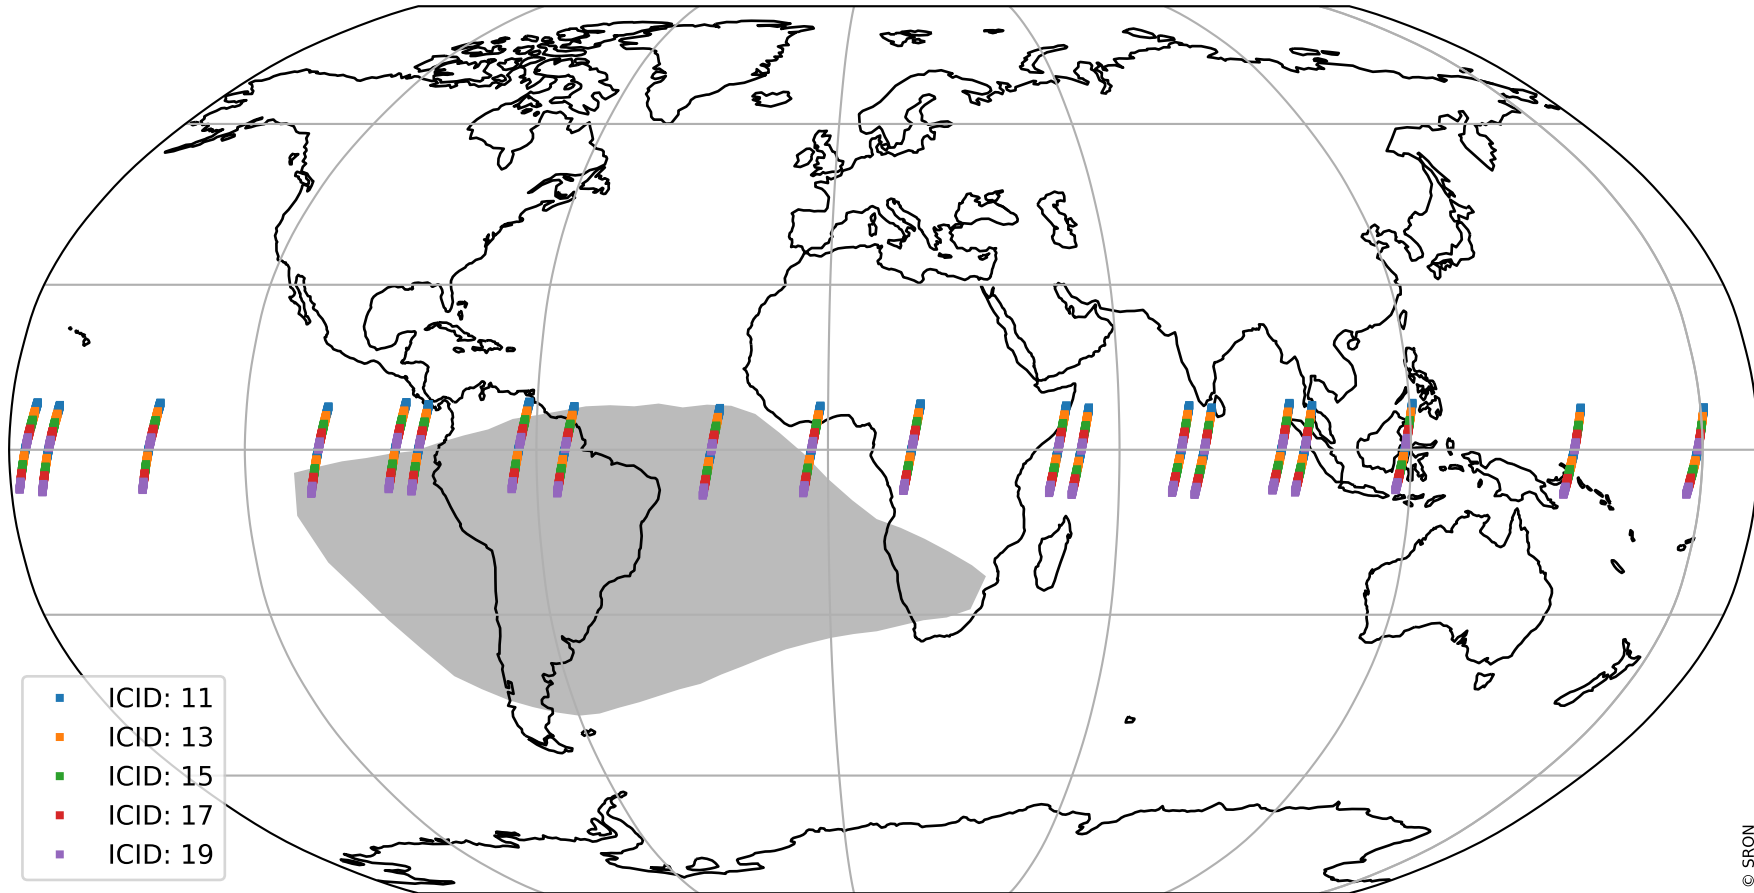

Tropomi SWIR offset (beta nominal)

orbits : 20 in [12862, 12907]
coverage : 2020-04-07 / 2020-04-10
median : 0.52591 V
spread : 0.035915 V
created : 2023-08-22T11:06:35

value detector map

Tropomi SWIR offset (beta nominal)

orbits : 20 in [12862, 12907]
coverage : 2020-04-07 / 2020-04-10
median : 30.245 μV
spread : 15.101 μV
created : 2023-08-22T11:06:35

Tropomi SWIR offset (beta nominal)

orbits : 20 in [12862, 12907]
coverage : 2020-04-07 / 2020-04-10
median : -0.11542 mV
spread : 0.36582 mV
created : 2023-08-22T11:06:35

value compared with SWIR offset CKD

Tropomi SWIR offset (beta nominal) ground-tracks of Sentinel-5P

orbits : 20 in [12862, 12907]
coverage : 2020-04-07 / 2020-04-10
created : 2023-08-22T11:06:36

Tropomi SWIR offset (beta nominal)

orbits : [1867, 12907]
coverage : 2018-02-20 / 2020-04-10
created : 2023-08-22T11:06:36

trend of detector median & temperatures