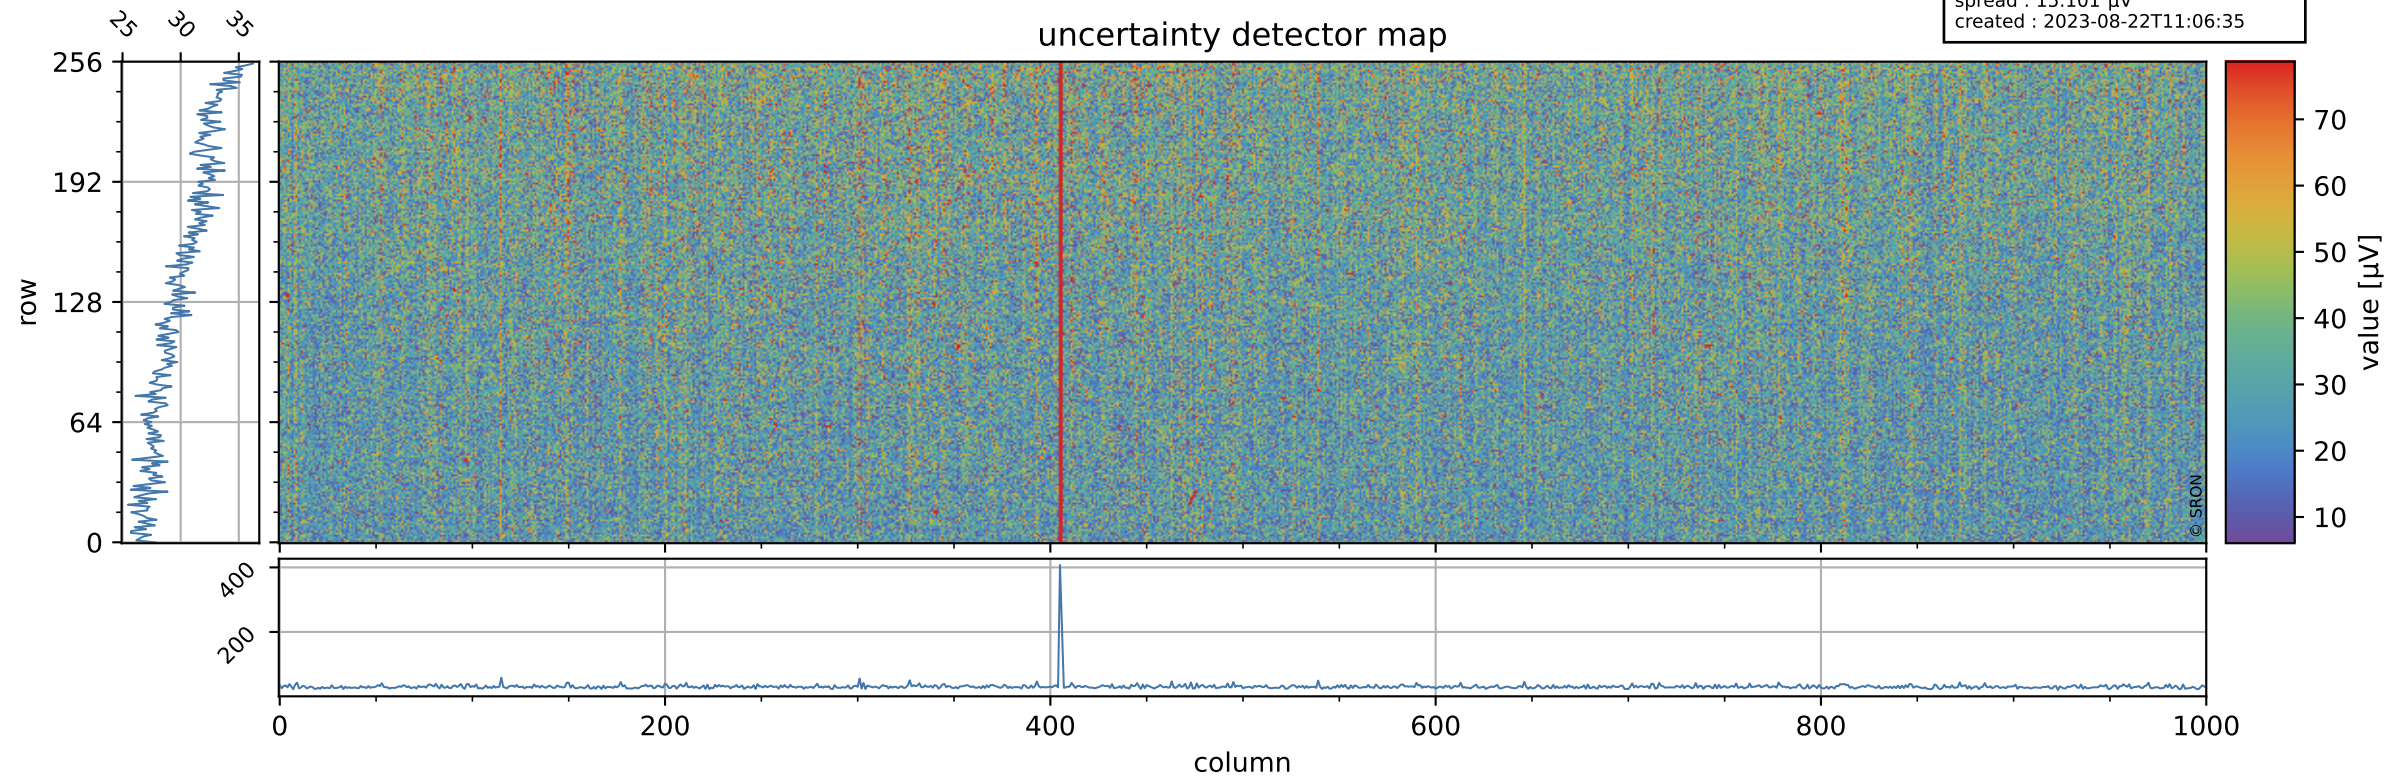

Tropomi SWIR offset (beta nominal)

orbits : 20 in [12862, 12907]
coverage : 2020-04-07 / 2020-04-10
median : 0.52591 V
spread : 0.035915 V
created : 2023-08-22T11:06:35

value detector map

Tropomi SWIR offset (beta nominal)

orbits : 20 in [12862, 12907]
coverage : 2020-04-07 / 2020-04-10
median : 30.245 μV
spread : 15.101 μV
created : 2023-08-22T11:06:35

Tropomi SWIR offset (beta nominal)

orbits : 20 in [12862, 12907]
coverage : 2020-04-07 / 2020-04-10
median : -0.11542 mV
spread : 0.36582 mV
created : 2023-08-22T11:06:35

value compared with SWIR offset CKD

Tropomi SWIR offset (beta nominal) ground-tracks of Sentinel-5P

orbits : 20 in [12862, 12907]
coverage : 2020-04-07 / 2020-04-10
created : 2023-08-22T11:06:36

Tropomi SWIR offset (beta nominal)

orbits : [1867, 12907]
coverage : 2018-02-20 / 2020-04-10
created : 2023-08-22T11:06:36

trend of detector median & temperatures