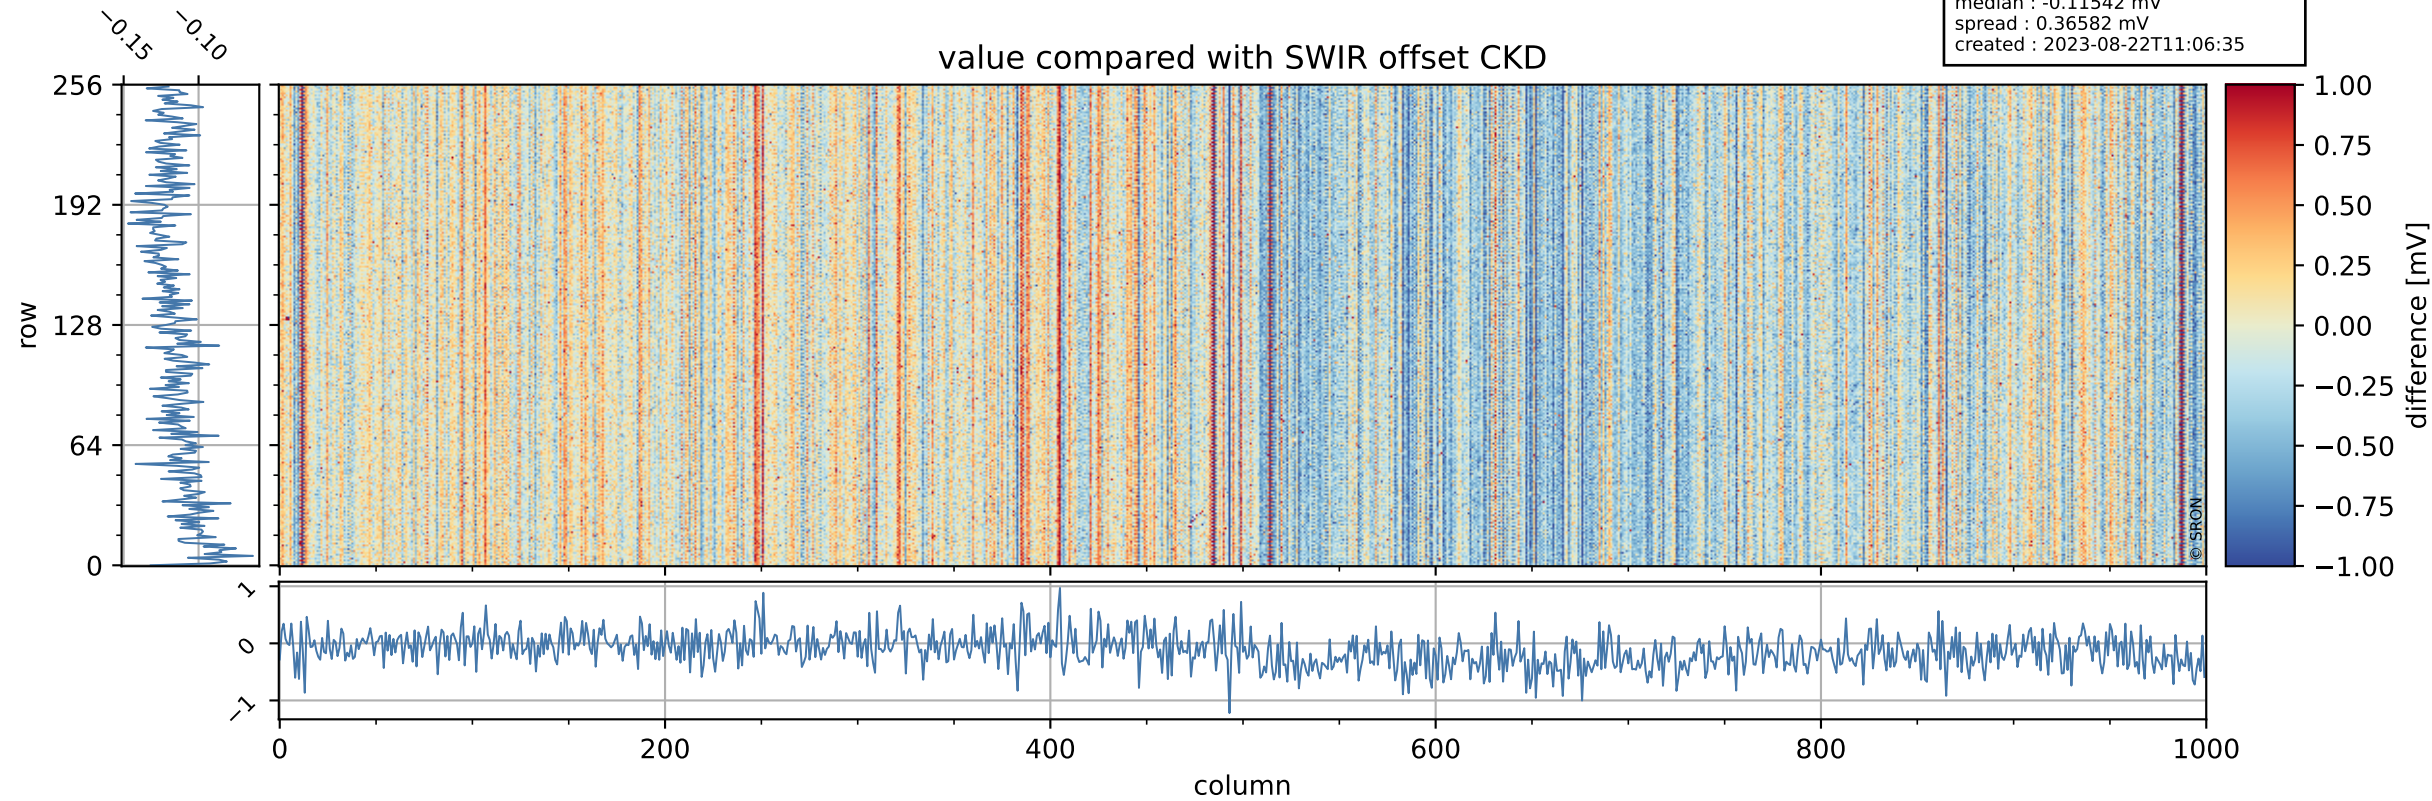

Tropomi SWIR offset (beta nominal)

orbits : 20 in [12862, 12907]
coverage : 2020-04-07 / 2020-04-10
median : 0.52591 V
spread : 0.035915 V
created : 2023-08-22T11:06:35

value detector map

Tropomi SWIR offset (beta nominal)

orbits : 20 in [12862, 12907]
coverage : 2020-04-07 / 2020-04-10
median : 30.245 μV
spread : 15.101 μV
created : 2023-08-22T11:06:35

Tropomi SWIR offset (beta nominal)

orbits : 20 in [12862, 12907]
coverage : 2020-04-07 / 2020-04-10
median : -0.11542 mV
spread : 0.36582 mV
created : 2023-08-22T11:06:35

value compared with SWIR offset CKD

Tropomi SWIR offset (beta nominal) ground-tracks of Sentinel-5P

orbits : 20 in [12862, 12907]
coverage : 2020-04-07 / 2020-04-10
created : 2023-08-22T11:06:36

Tropomi SWIR offset (beta nominal)

orbits : [1867, 12907]
coverage : 2018-02-20 / 2020-04-10
created : 2023-08-22T11:06:36

trend of detector median & temperatures