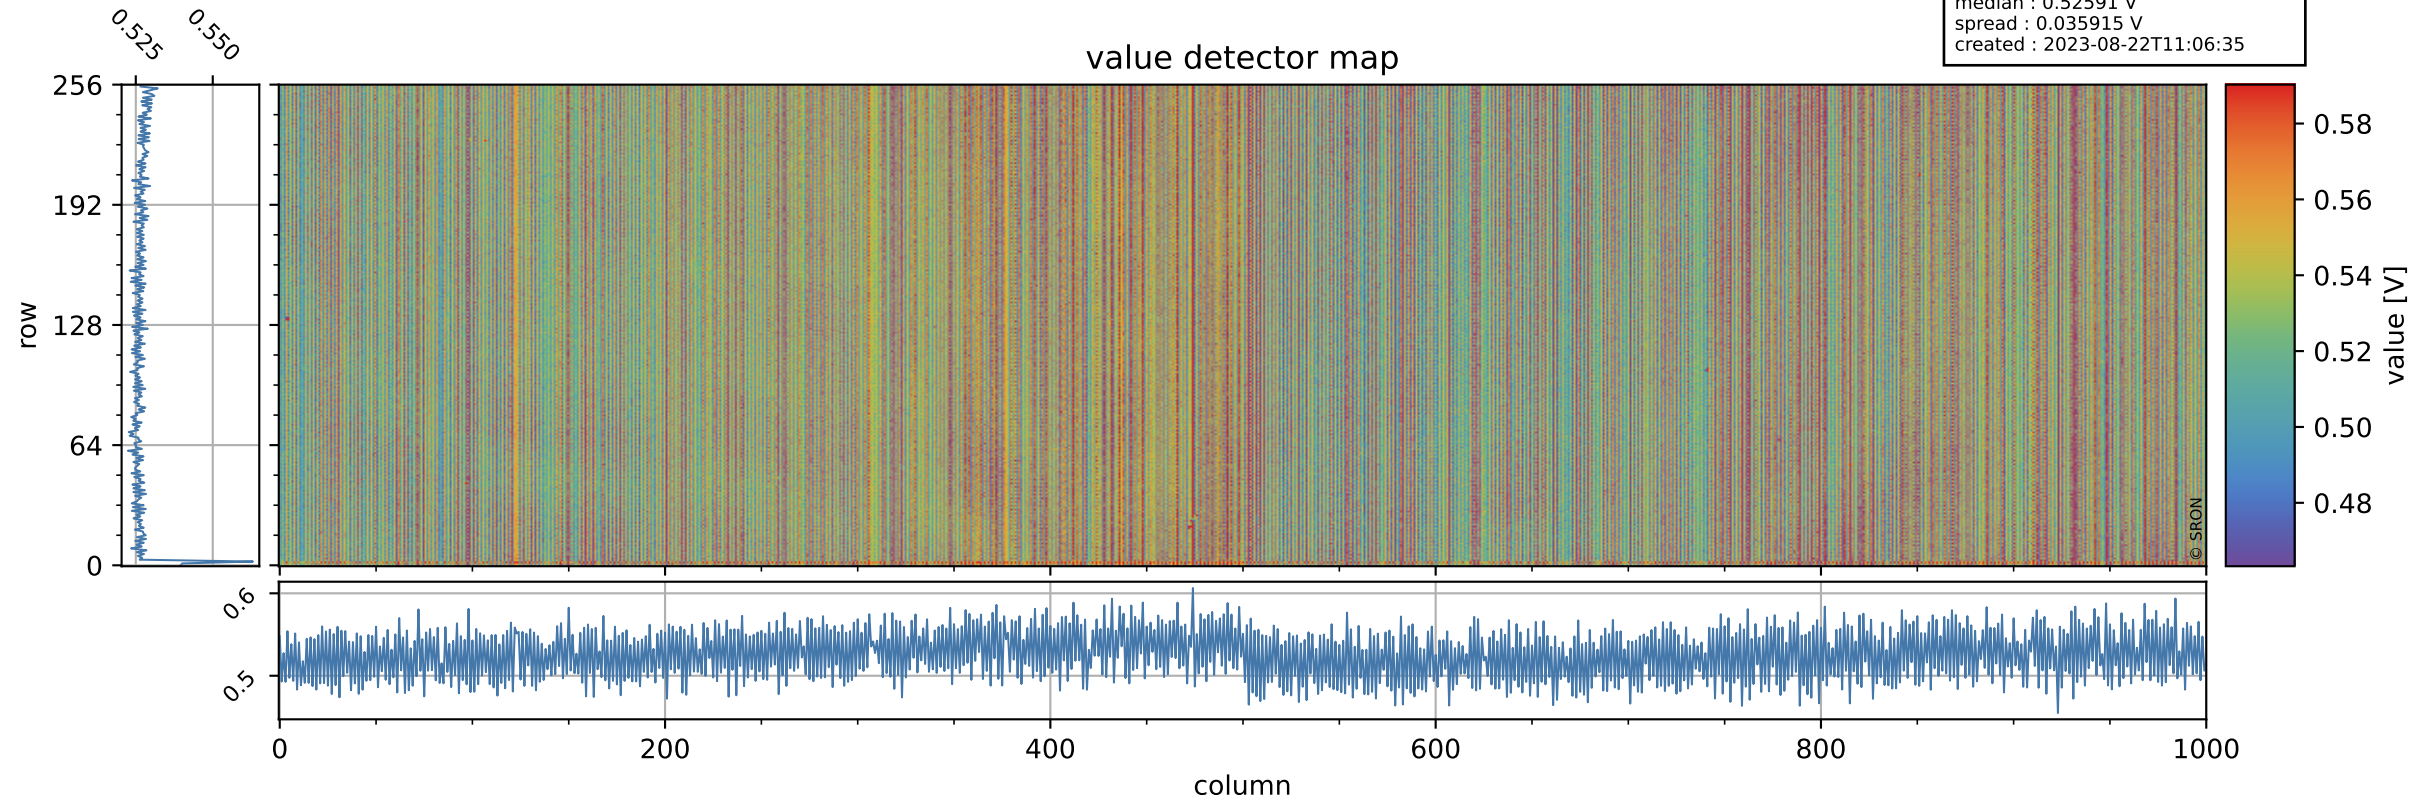

Tropomi SWIR offset (beta nominal)

orbits : 20 in [12862, 12907]
coverage : 2020-04-07 / 2020-04-10
median : 0.52591 V
spread : 0.035915 V
created : 2023-08-22T11:06:35

value detector map

Tropomi SWIR offset (beta nominal)

orbits : 20 in [12862, 12907]
coverage : 2020-04-07 / 2020-04-10
median : 30.245 μV
spread : 15.101 μV
created : 2023-08-22T11:06:35

Tropomi SWIR offset (beta nominal)

orbits : 20 in [12862, 12907]
coverage : 2020-04-07 / 2020-04-10
median : -0.11542 mV
spread : 0.36582 mV
created : 2023-08-22T11:06:35

value compared with SWIR offset CKD

Tropomi SWIR offset (beta nominal) ground-tracks of Sentinel-5P

orbits : 20 in [12862, 12907]
coverage : 2020-04-07 / 2020-04-10
created : 2023-08-22T11:06:36

Tropomi SWIR offset (beta nominal)

orbits : [1867, 12907]
coverage : 2018-02-20 / 2020-04-10
created : 2023-08-22T11:06:36

trend of detector median & temperatures