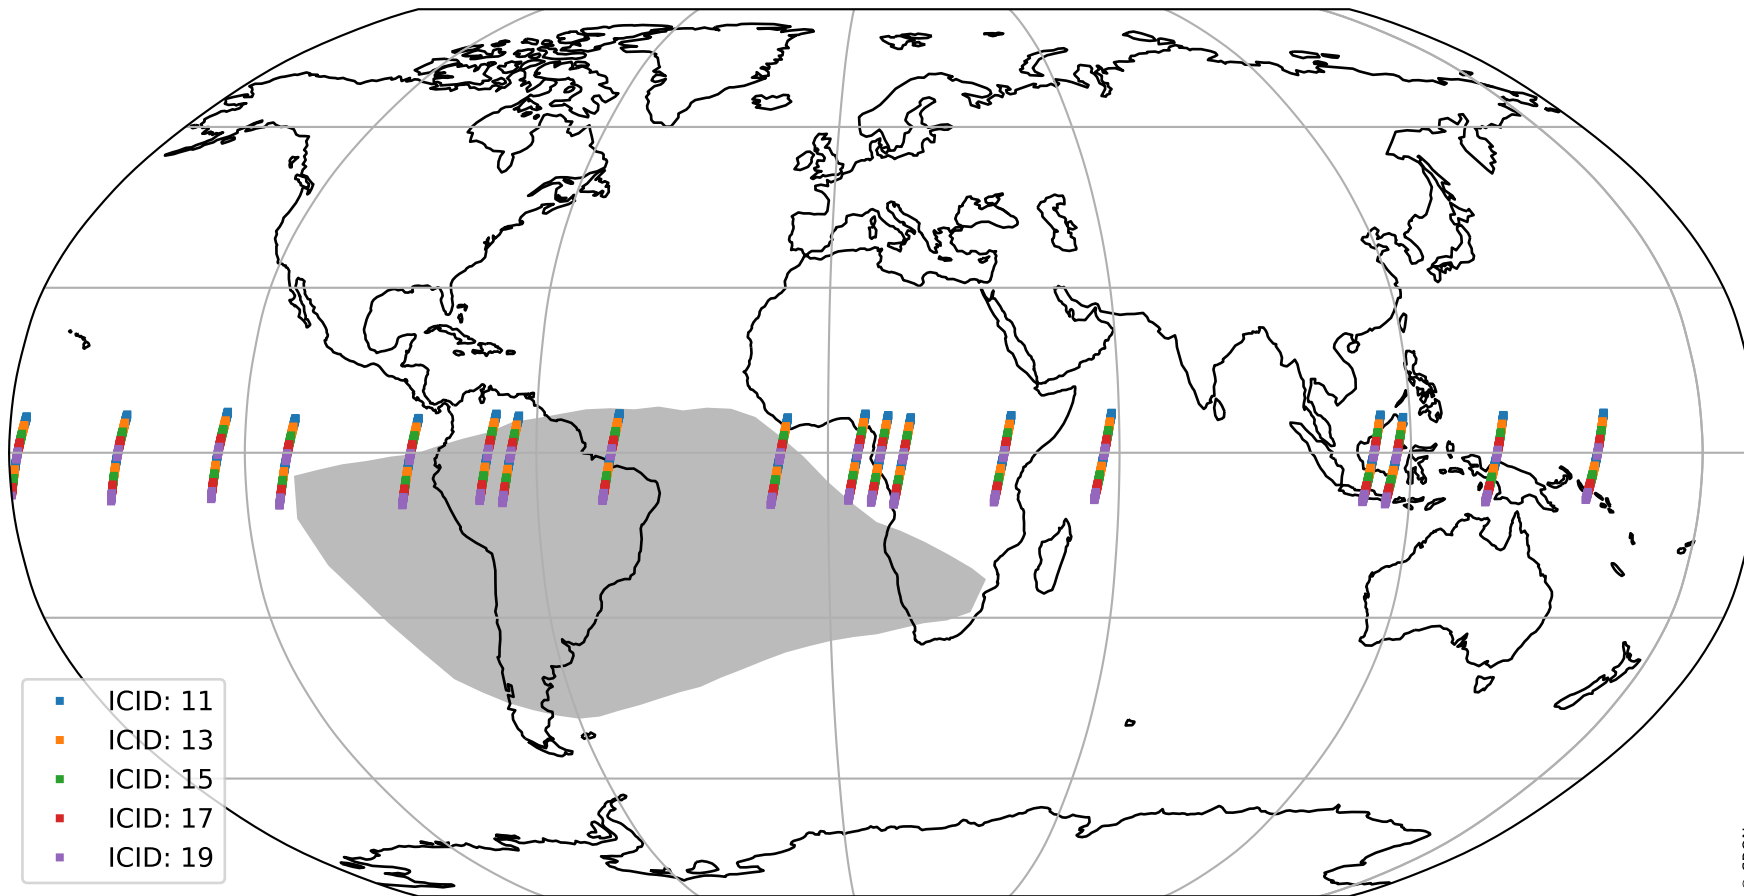

# Tropomi SWIR offset (beta nominal)

orbits : 18 in [12907, 12952]  
coverage : 2020-04-10 / 2020-04-13  
median : 30.14  $\mu\text{V}$   
spread : 15.001  $\mu\text{V}$   
created : 2023-08-22T11:06:37

# Tropomi SWIR offset (beta nominal)

orbits : 18 in [12907, 12952]  
coverage : 2020-04-10 / 2020-04-13  
median : -0.090326 mV  
spread : 0.36157 mV  
created : 2023-08-22T11:06:37

value compared with SWIR offset CKD

# Tropomi SWIR offset (beta nominal) ground-tracks of Sentinel-5P

orbits : 18 in [12907, 12952]  
coverage : 2020-04-10 / 2020-04-13  
created : 2023-08-22T11:06:37

# Tropomi SWIR offset (beta nominal)

orbits : [1867, 12952]  
coverage : 2018-02-20 / 2020-04-13  
created : 2023-08-22T11:06:38