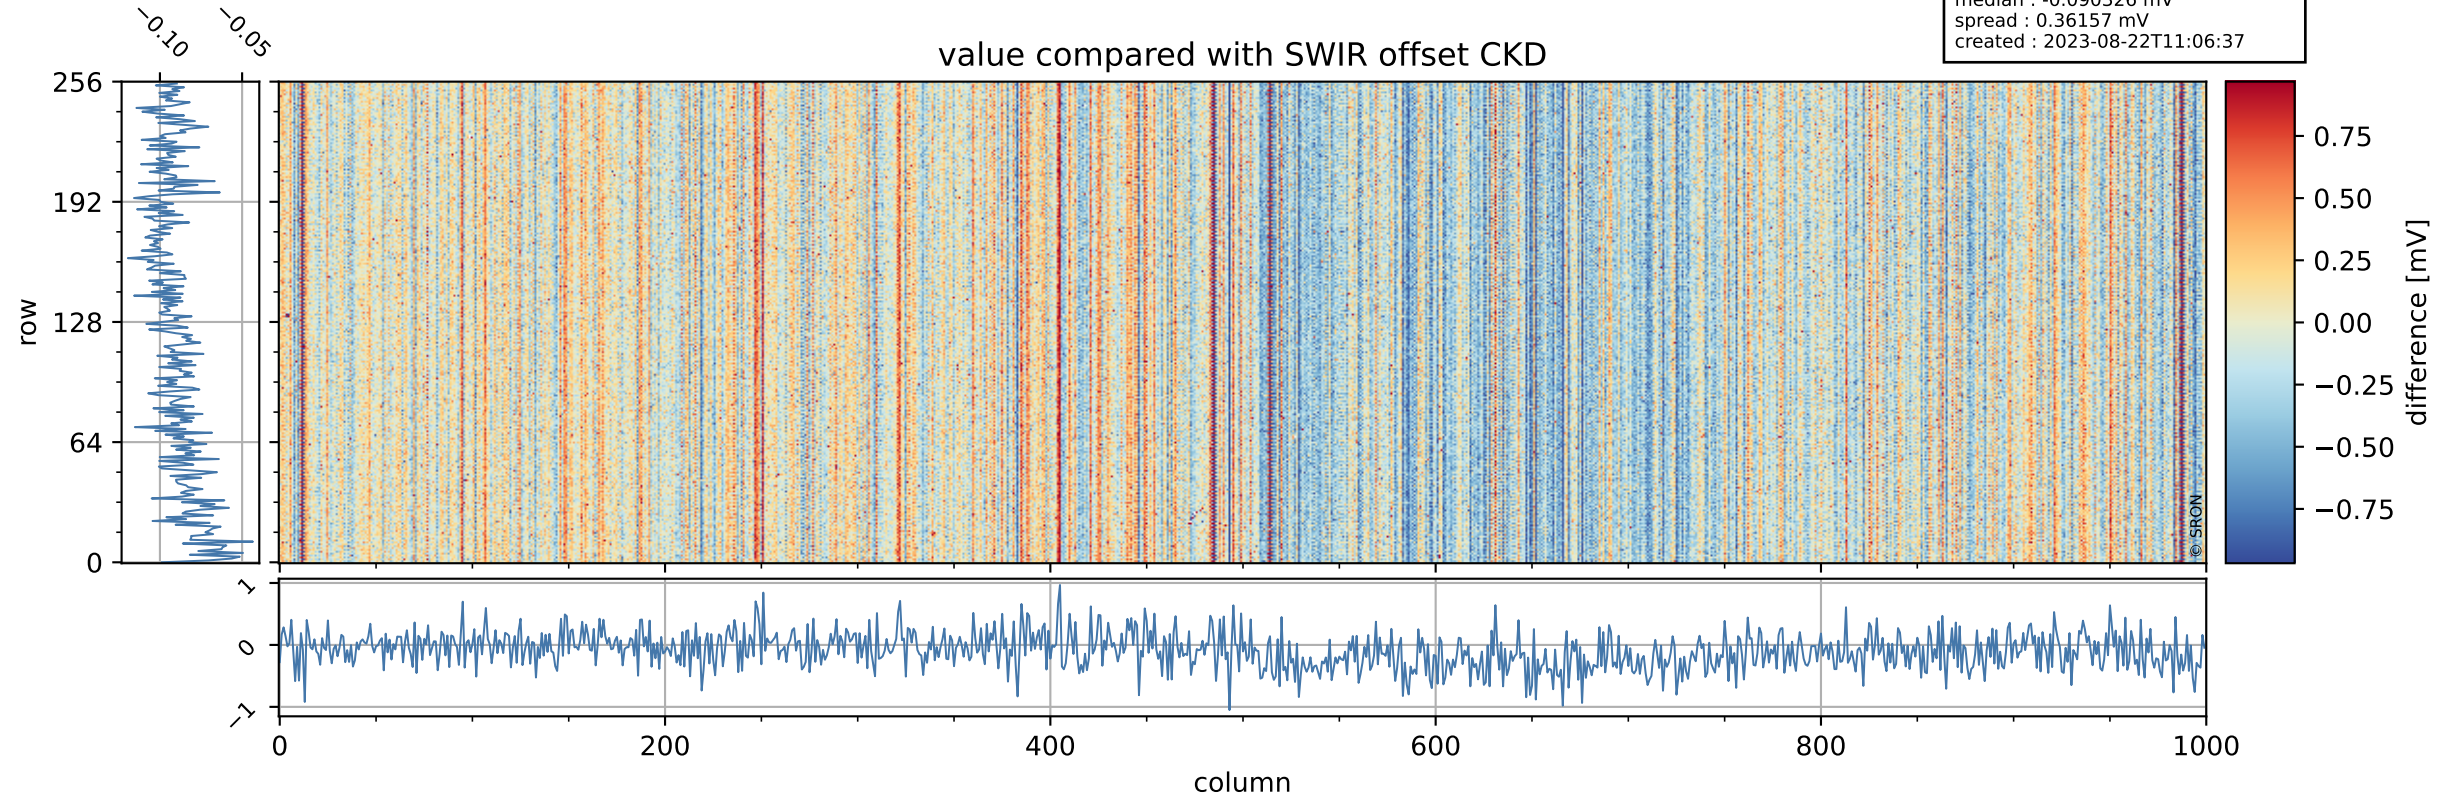

## value detector map

# Tropomi SWIR offset (beta nominal)

orbits : 18 in [12907, 12952]  
coverage : 2020-04-10 / 2020-04-13  
median : 30.14  $\mu\text{V}$   
spread : 15.001  $\mu\text{V}$   
created : 2023-08-22T11:06:37

# Tropomi SWIR offset (beta nominal)

orbits : 18 in [12907, 12952]  
coverage : 2020-04-10 / 2020-04-13  
median : -0.090326 mV  
spread : 0.36157 mV  
created : 2023-08-22T11:06:37

value compared with SWIR offset CKD

# Tropomi SWIR offset (beta nominal) ground-tracks of Sentinel-5P

orbits : 18 in [12907, 12952]  
coverage : 2020-04-10 / 2020-04-13  
created : 2023-08-22T11:06:37