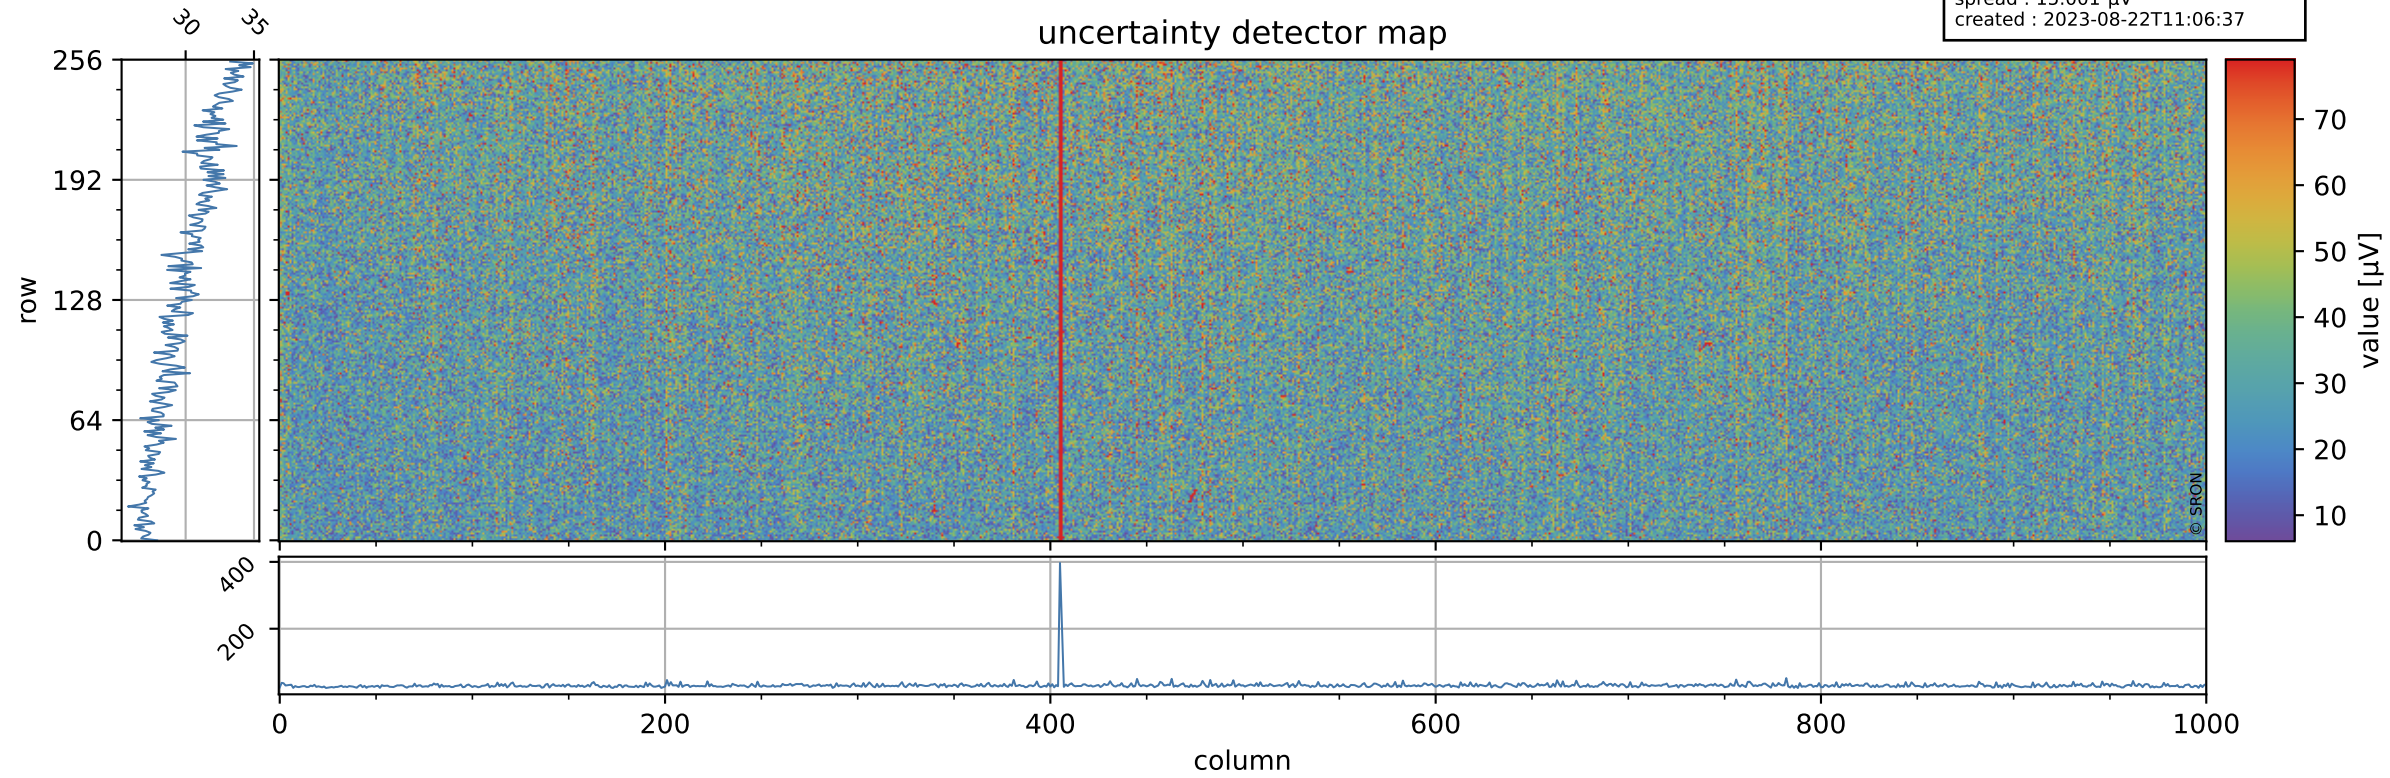

# Tropomi SWIR offset (beta nominal)

orbits : 18 in [12907, 12952]  
coverage : 2020-04-10 / 2020-04-13  
median : 0.52593 V  
spread : 0.035913 V  
created : 2023-08-22T11:06:37

## value detector map

# Tropomi SWIR offset (beta nominal)

orbits : 18 in [12907, 12952]  
coverage : 2020-04-10 / 2020-04-13  
median : 30.14  $\mu\text{V}$   
spread : 15.001  $\mu\text{V}$   
created : 2023-08-22T11:06:37

# Tropomi SWIR offset (beta nominal) ground-tracks of Sentinel-5P

orbits : 18 in [12907, 12952]  
coverage : 2020-04-10 / 2020-04-13  
created : 2023-08-22T11:06:37