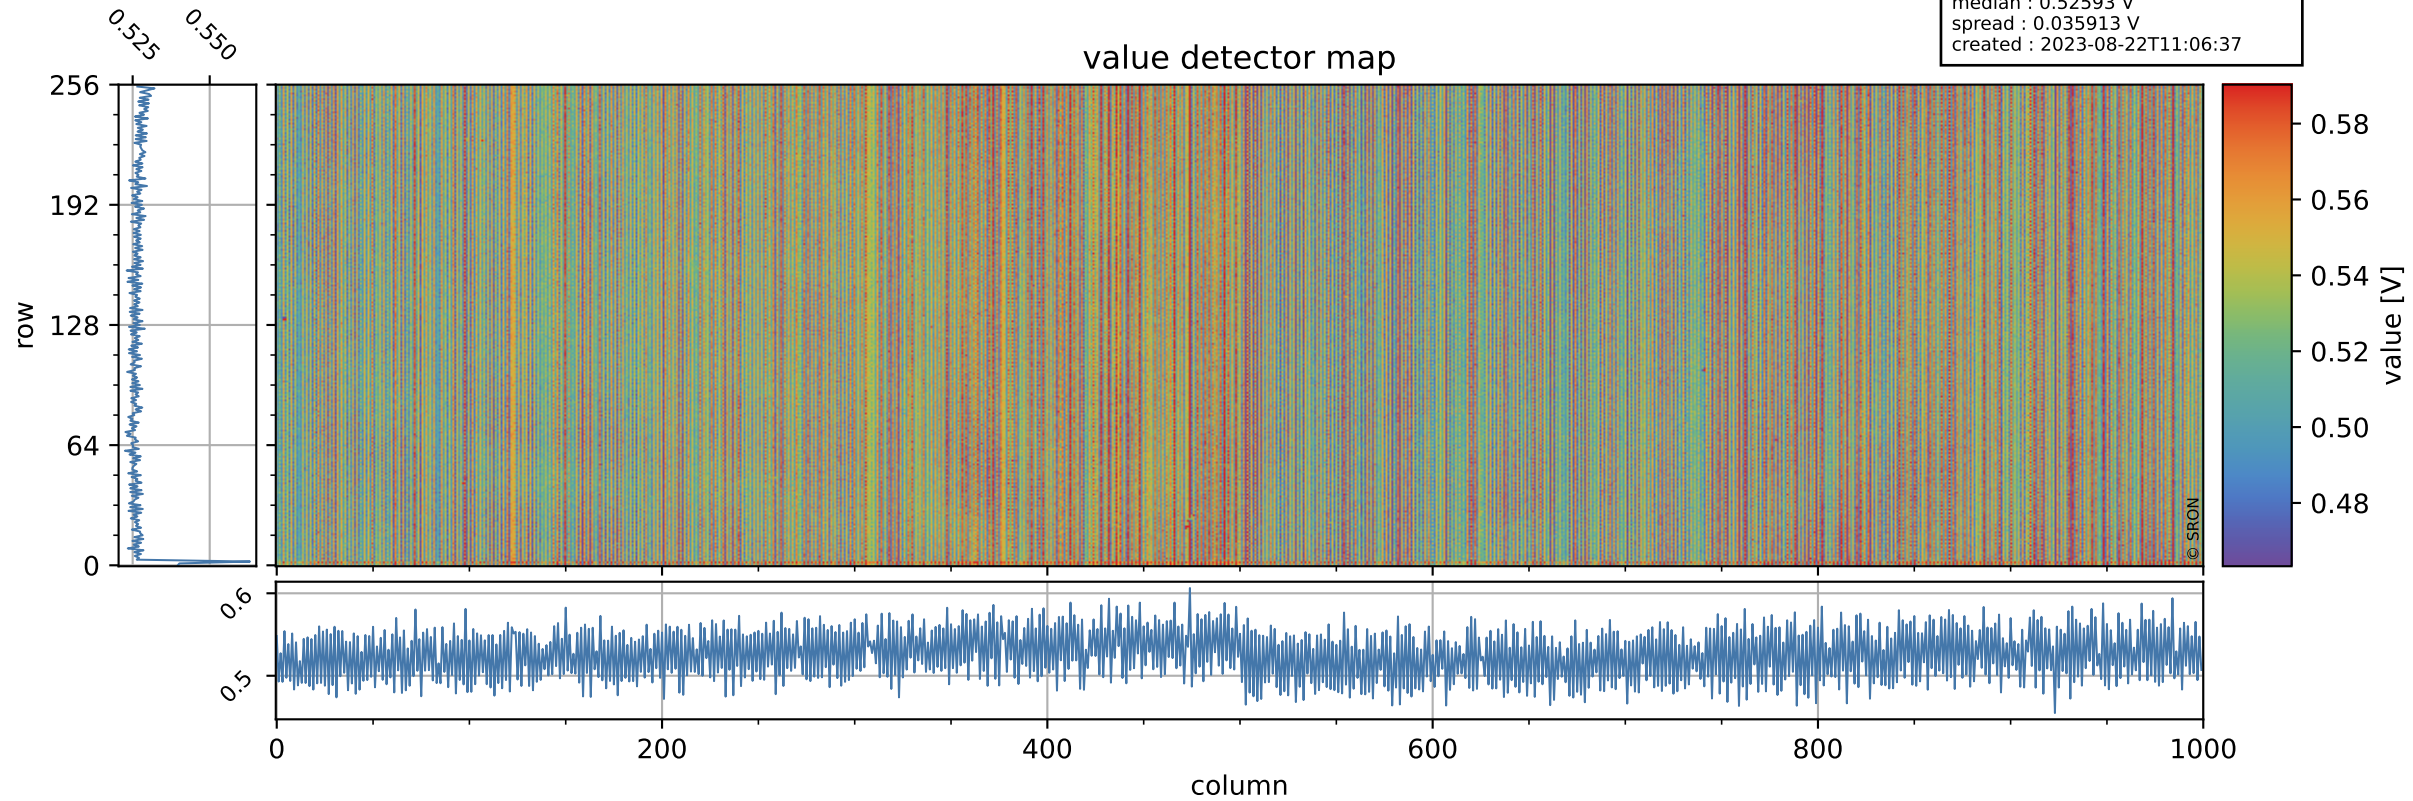

# Tropomi SWIR offset (beta nominal)

orbits : 18 in [12907, 12952]  
coverage : 2020-04-10 / 2020-04-13  
median : 0.52593 V  
spread : 0.035913 V  
created : 2023-08-22T11:06:37

## value detector map

# Tropomi SWIR offset (beta nominal)

orbits : 18 in [12907, 12952]  
coverage : 2020-04-10 / 2020-04-13  
median : 30.14  $\mu\text{V}$   
spread : 15.001  $\mu\text{V}$   
created : 2023-08-22T11:06:37

# Tropomi SWIR offset (beta nominal) ground-tracks of Sentinel-5P

orbits : 18 in [12907, 12952]  
coverage : 2020-04-10 / 2020-04-13  
created : 2023-08-22T11:06:37