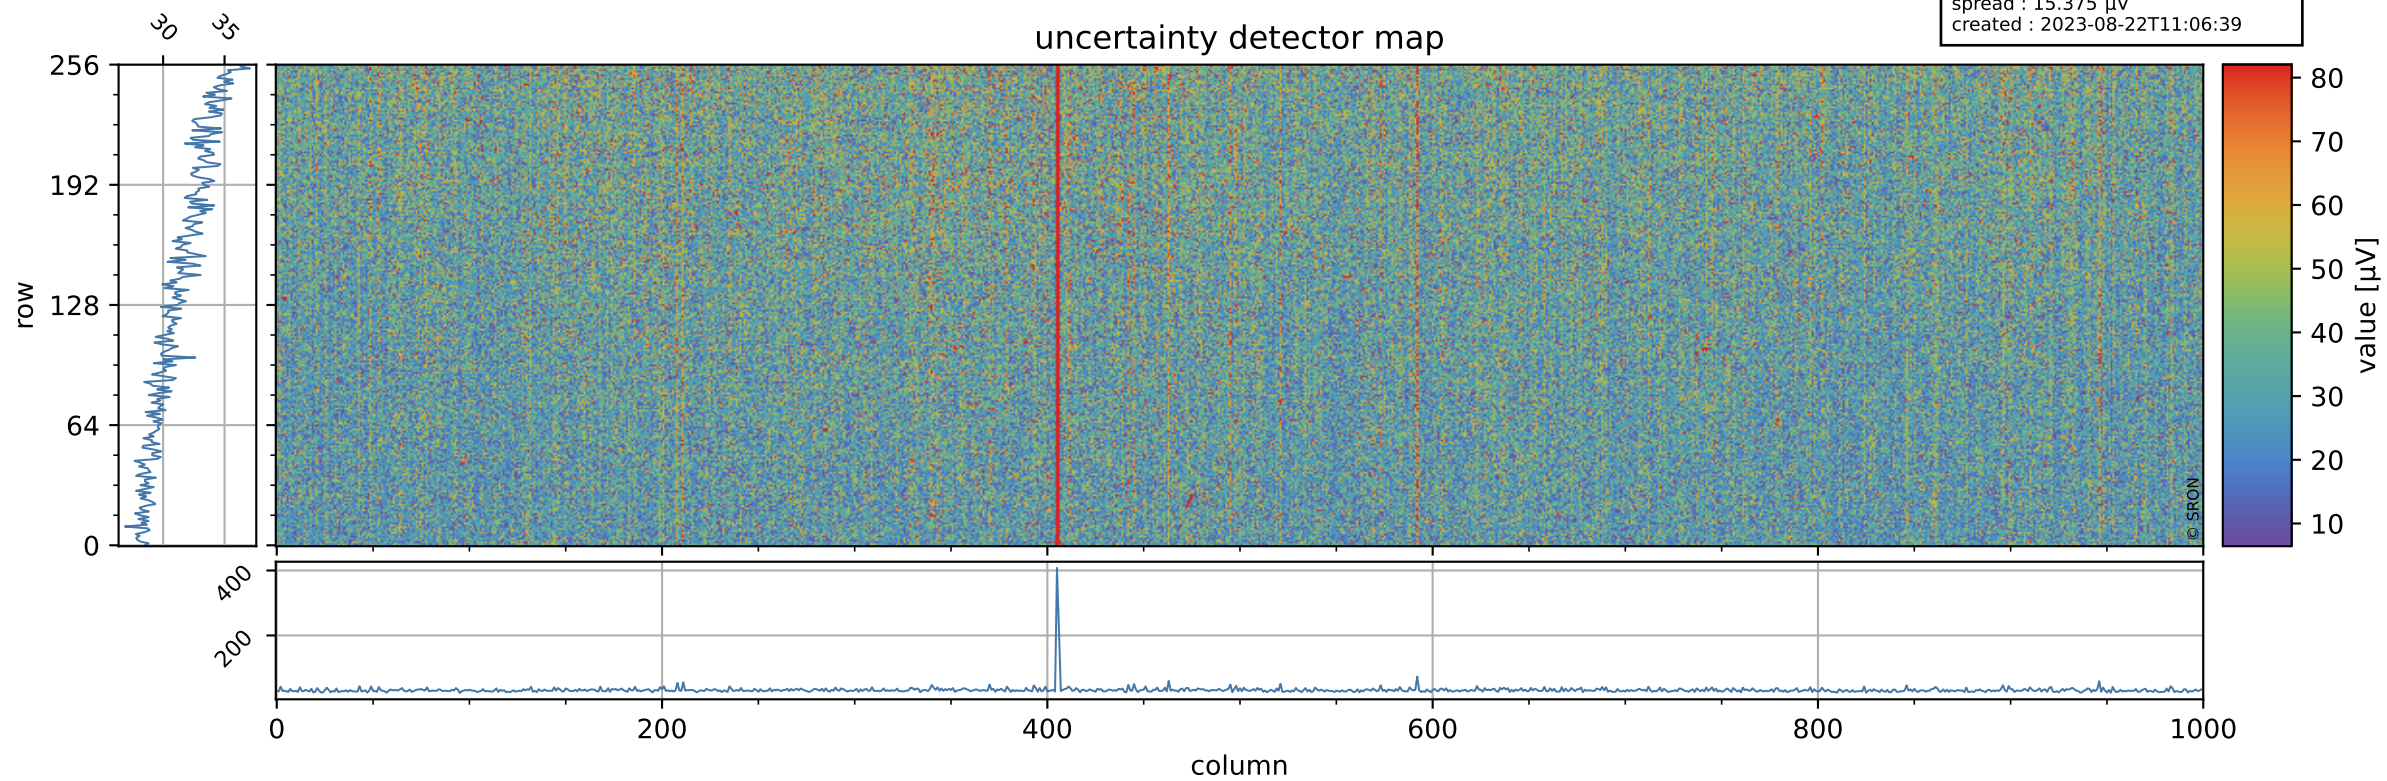

Tropomi SWIR offset (beta nominal)

orbits : 20 in [12952, 12997]
coverage : 2020-04-13 / 2020-04-16
median : 0.52593 V
spread : 0.035916 V
created : 2023-08-22T11:06:39

value detector map

Tropomi SWIR offset (beta nominal)

orbits : 20 in [12952, 12997]
coverage : 2020-04-13 / 2020-04-16
median : 31.492 μV
spread : 15.375 μV
created : 2023-08-22T11:06:39

Tropomi SWIR offset (beta nominal)

orbits : 20 in [12952, 12997]
coverage : 2020-04-13 / 2020-04-16
median : -0.094478 mV
spread : 0.36796 mV
created : 2023-08-22T11:06:39

value compared with SWIR offset CKD

Tropomi SWIR offset (beta nominal) ground-tracks of Sentinel-5P

orbits : 20 in [12952, 12997]
coverage : 2020-04-13 / 2020-04-16
created : 2023-08-22T11:06:39

Tropomi SWIR offset (beta nominal)

orbits : [1867, 12997]
coverage : 2018-02-20 / 2020-04-16
created : 2023-08-22T11:06:40

trend of detector median & temperatures