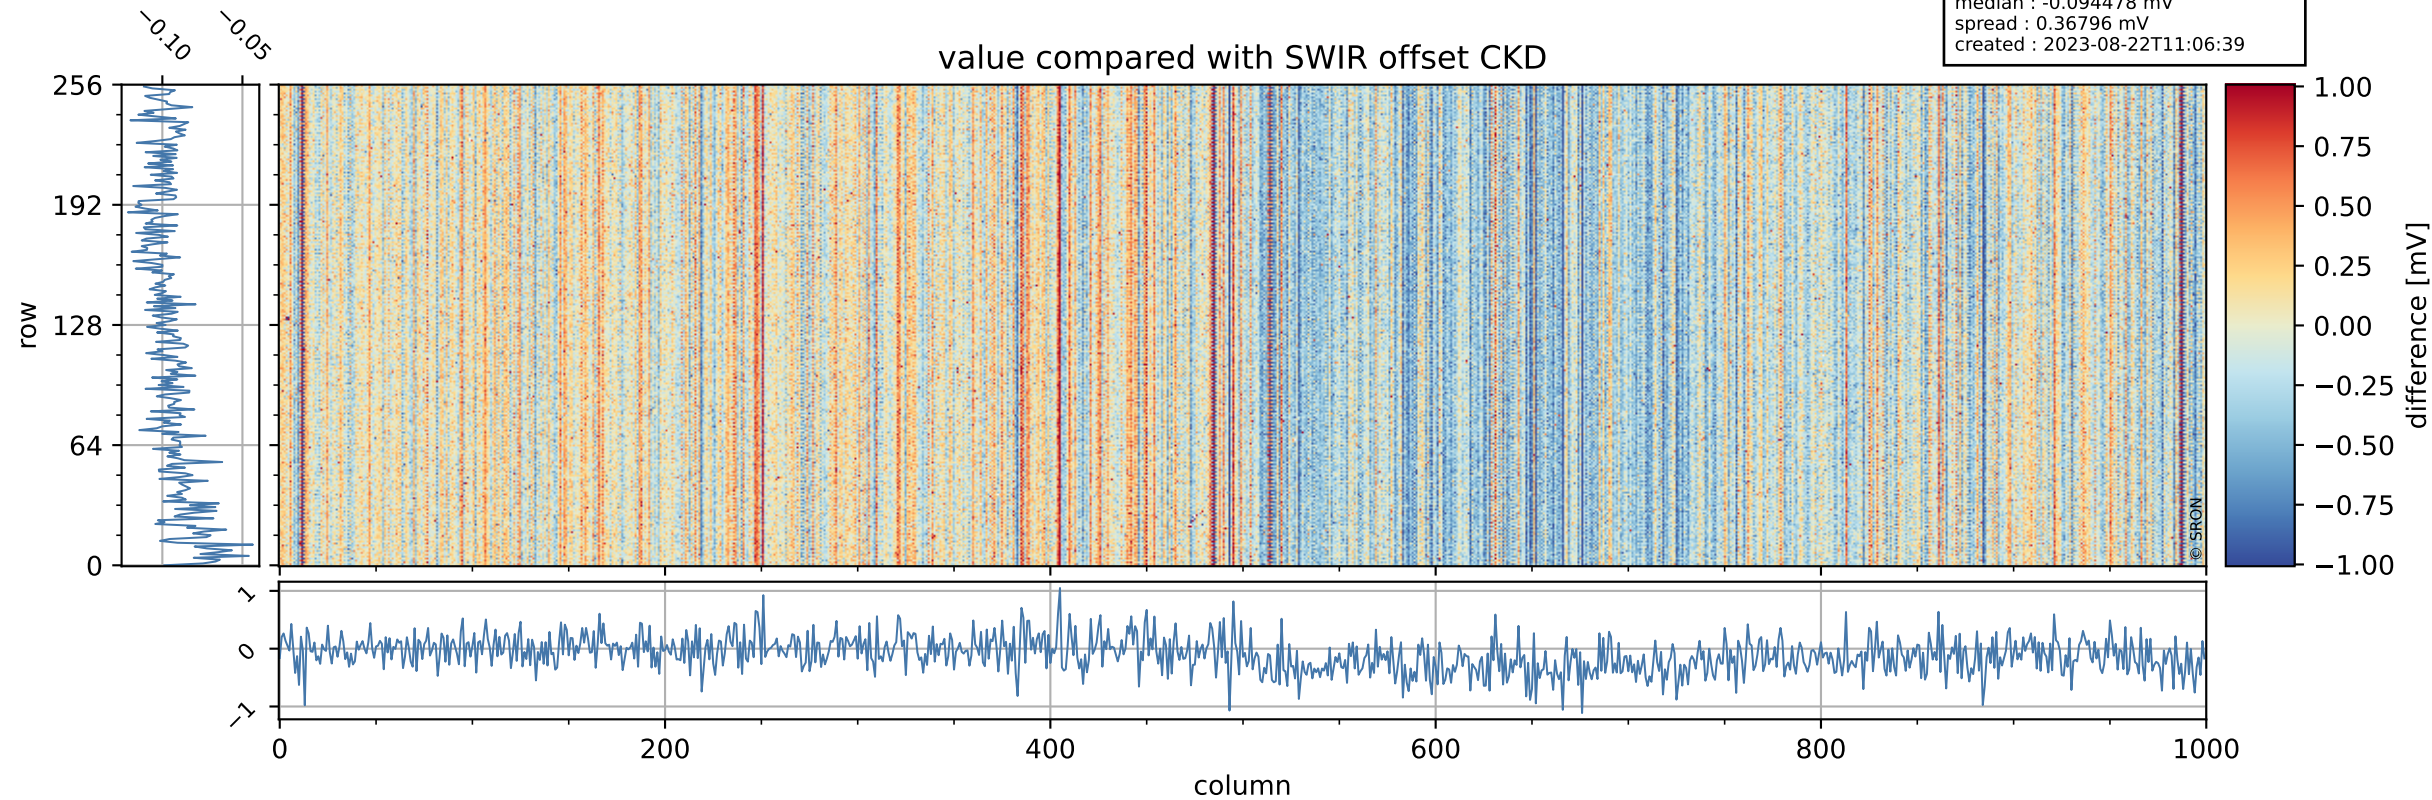

Tropomi SWIR offset (beta nominal)

orbits : 20 in [12952, 12997]
coverage : 2020-04-13 / 2020-04-16
median : 0.52593 V
spread : 0.035916 V
created : 2023-08-22T11:06:39

value detector map

Tropomi SWIR offset (beta nominal)

orbits : 20 in [12952, 12997]
coverage : 2020-04-13 / 2020-04-16
median : 31.492 μV
spread : 15.375 μV
created : 2023-08-22T11:06:39

Tropomi SWIR offset (beta nominal)

orbits : 20 in [12952, 12997]
coverage : 2020-04-13 / 2020-04-16
median : -0.094478 mV
spread : 0.36796 mV
created : 2023-08-22T11:06:39

value compared with SWIR offset CKD

Tropomi SWIR offset (beta nominal) ground-tracks of Sentinel-5P

orbits : 20 in [12952, 12997]
coverage : 2020-04-13 / 2020-04-16
created : 2023-08-22T11:06:39

Tropomi SWIR offset (beta nominal)

orbits : [1867, 12997]
coverage : 2018-02-20 / 2020-04-16
created : 2023-08-22T11:06:40

trend of detector median & temperatures