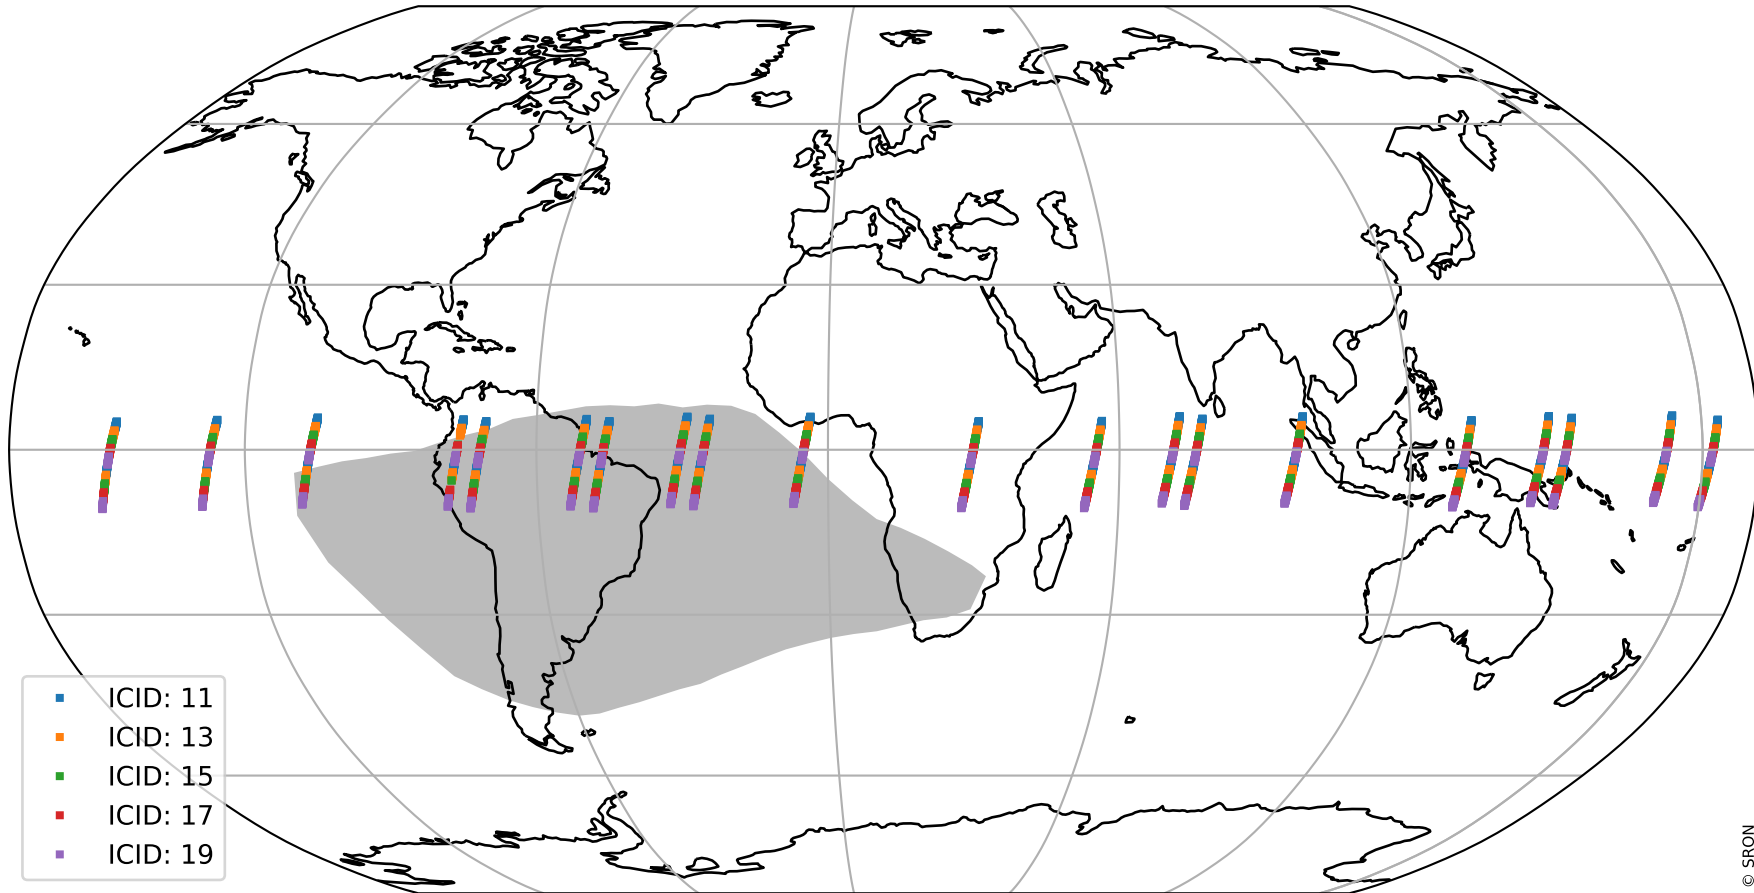

Tropomi SWIR offset (beta nominal)

orbits : 20 in [12952, 12997]
coverage : 2020-04-13 / 2020-04-16
median : 0.52593 V
spread : 0.035916 V
created : 2023-08-22T11:06:39

value detector map

Tropomi SWIR offset (beta nominal)

orbits : 20 in [12952, 12997]
coverage : 2020-04-13 / 2020-04-16
median : 31.492 μV
spread : 15.375 μV
created : 2023-08-22T11:06:39

Tropomi SWIR offset (beta nominal)

orbits : 20 in [12952, 12997]
coverage : 2020-04-13 / 2020-04-16
median : -0.094478 mV
spread : 0.36796 mV
created : 2023-08-22T11:06:39

value compared with SWIR offset CKD

Tropomi SWIR offset (beta nominal) ground-tracks of Sentinel-5P

orbits : 20 in [12952, 12997]
coverage : 2020-04-13 / 2020-04-16
created : 2023-08-22T11:06:39

Tropomi SWIR offset (beta nominal)

orbits : [1867, 12997]
coverage : 2018-02-20 / 2020-04-16
created : 2023-08-22T11:06:40

trend of detector median & temperatures