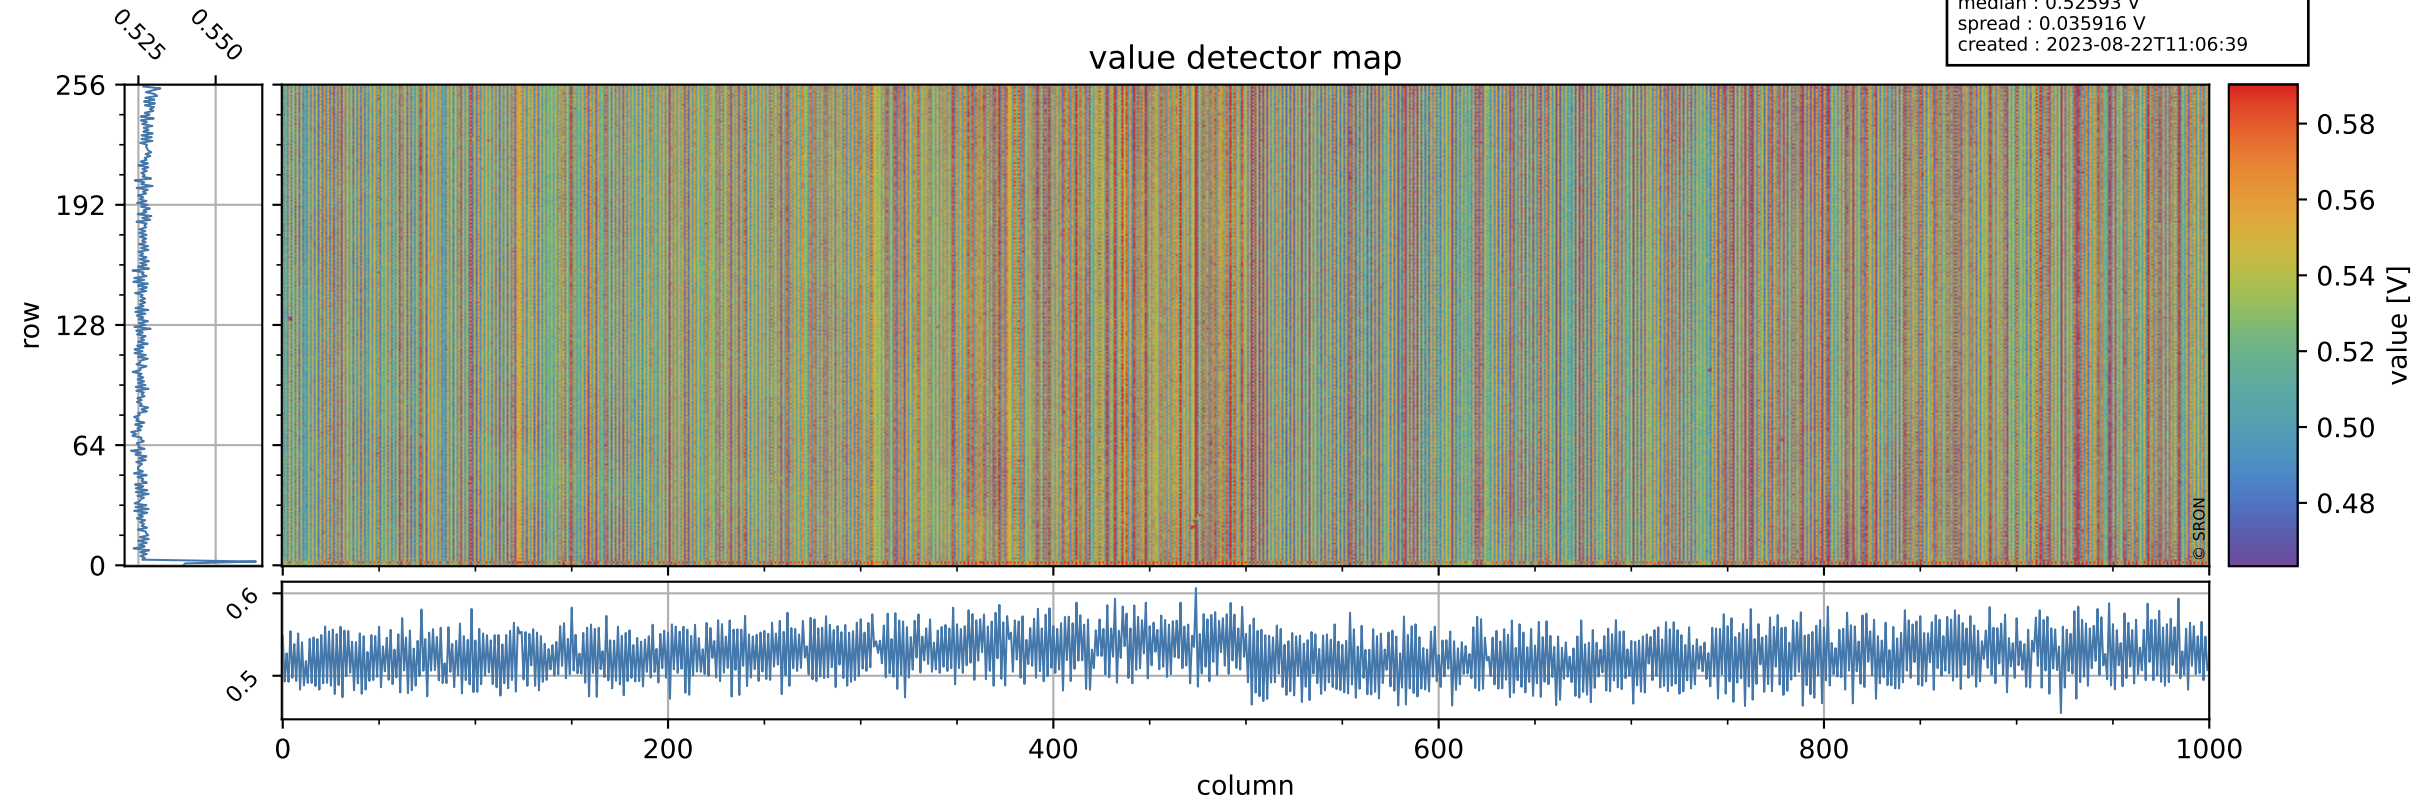

Tropomi SWIR offset (beta nominal)

orbits : 20 in [12952, 12997]
coverage : 2020-04-13 / 2020-04-16
median : 0.52593 V
spread : 0.035916 V
created : 2023-08-22T11:06:39

value detector map

Tropomi SWIR offset (beta nominal)

orbits : 20 in [12952, 12997]
coverage : 2020-04-13 / 2020-04-16
median : 31.492 μV
spread : 15.375 μV
created : 2023-08-22T11:06:39

Tropomi SWIR offset (beta nominal)

orbits : 20 in [12952, 12997]
coverage : 2020-04-13 / 2020-04-16
median : -0.094478 mV
spread : 0.36796 mV
created : 2023-08-22T11:06:39

value compared with SWIR offset CKD

Tropomi SWIR offset (beta nominal) ground-tracks of Sentinel-5P

orbits : 20 in [12952, 12997]
coverage : 2020-04-13 / 2020-04-16
created : 2023-08-22T11:06:39

Tropomi SWIR offset (beta nominal)

orbits : [1867, 12997]
coverage : 2018-02-20 / 2020-04-16
created : 2023-08-22T11:06:40

trend of detector median & temperatures