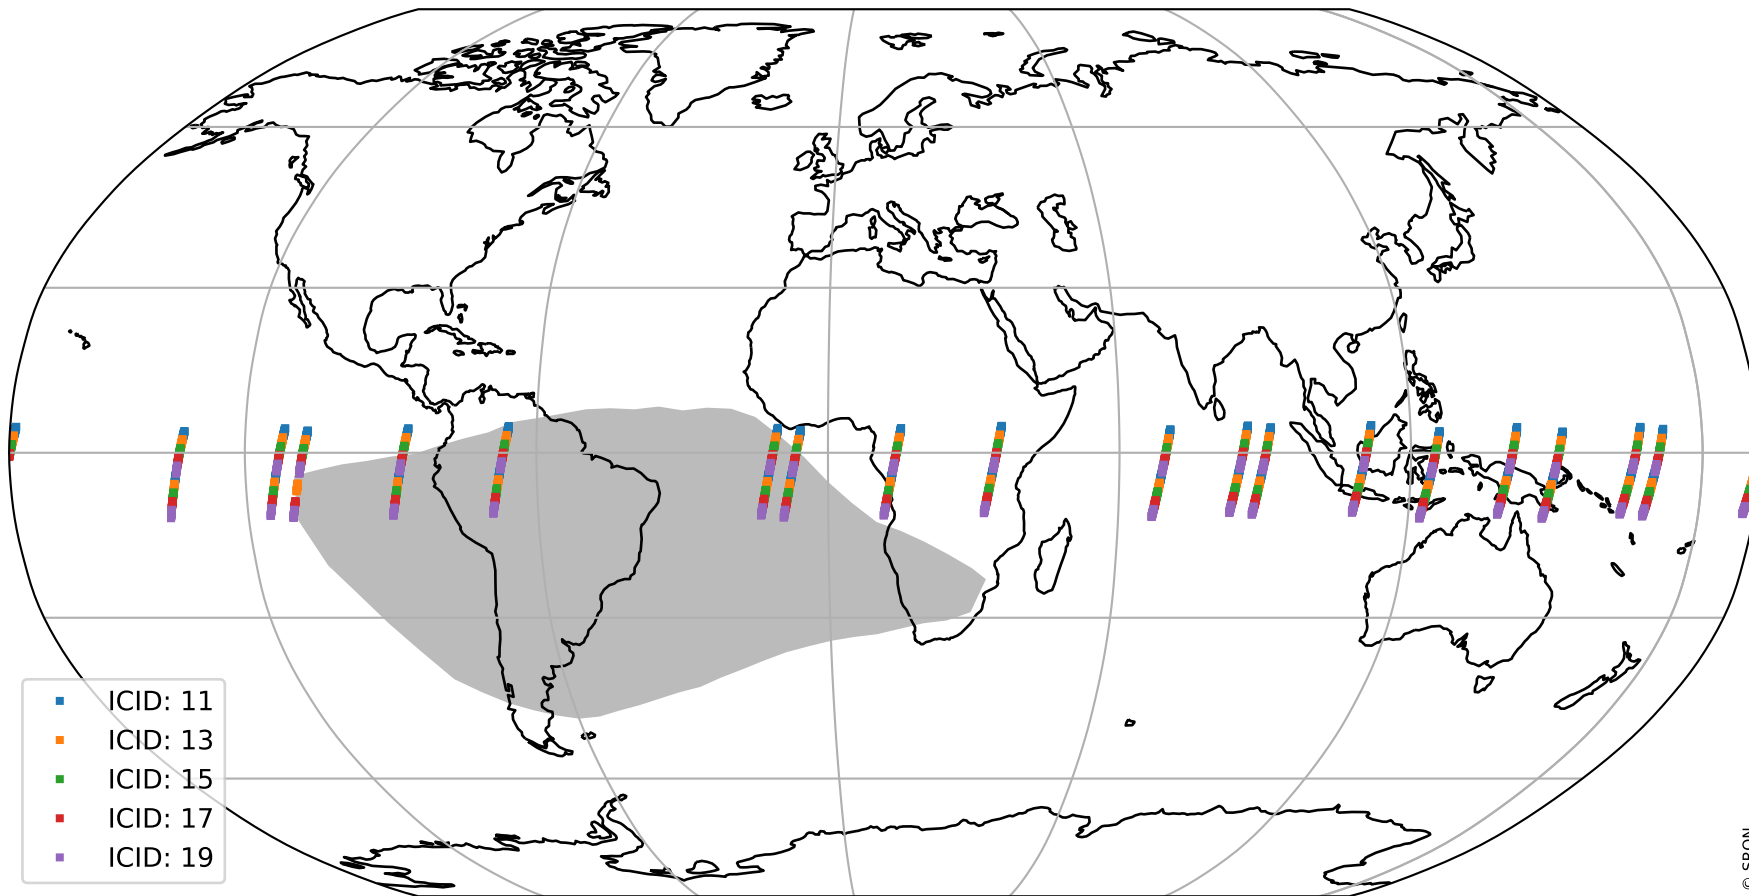

Tropomi SWIR offset (beta nominal)

orbits : 19 in [12997, 13042]
coverage : 2020-04-16 / 2020-04-19
median : 0.52593 V
spread : 0.035916 V
created : 2023-08-22T11:06:40

value detector map

Tropomi SWIR offset (beta nominal)

orbits : 19 in [12997, 13042]
coverage : 2020-04-16 / 2020-04-19
median : 30.663 μV
spread : 15.276 μV
created : 2023-08-22T11:06:41

Tropomi SWIR offset (beta nominal)

orbits : 19 in [12997, 13042]
coverage : 2020-04-16 / 2020-04-19
median : -0.088656 mV
spread : 0.3718 mV
created : 2023-08-22T11:06:41

value compared with SWIR offset CKD

Tropomi SWIR offset (beta nominal) ground-tracks of Sentinel-5P

orbits : 19 in [12997, 13042]
coverage : 2020-04-16 / 2020-04-19
created : 2023-08-22T11:06:41

Tropomi SWIR offset (beta nominal)

orbits : [1867, 13042]
coverage : 2018-02-20 / 2020-04-19
created : 2023-08-22T11:06:42

trend of detector median & temperatures