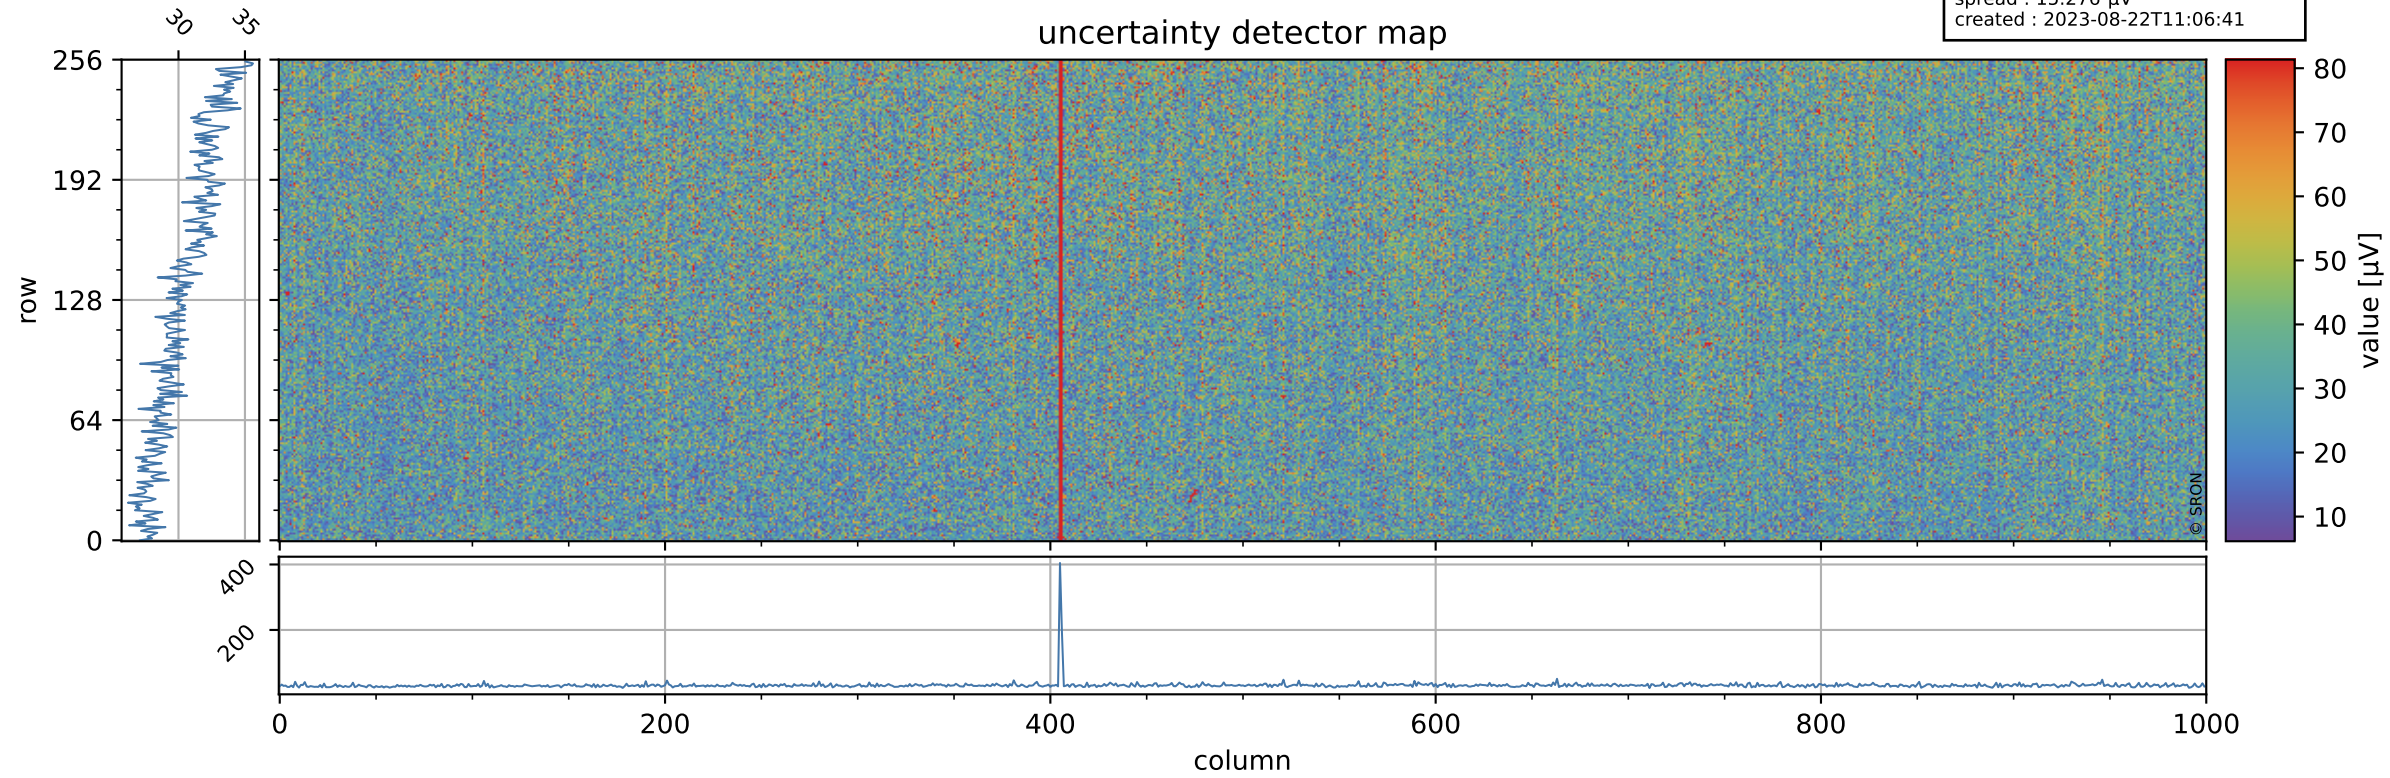

Tropomi SWIR offset (beta nominal)

orbits : 19 in [12997, 13042]
coverage : 2020-04-16 / 2020-04-19
median : 0.52593 V
spread : 0.035916 V
created : 2023-08-22T11:06:40

value detector map

Tropomi SWIR offset (beta nominal)

orbits : 19 in [12997, 13042]
coverage : 2020-04-16 / 2020-04-19
median : 30.663 μV
spread : 15.276 μV
created : 2023-08-22T11:06:41

Tropomi SWIR offset (beta nominal)

orbits : 19 in [12997, 13042]
coverage : 2020-04-16 / 2020-04-19
median : -0.088656 mV
spread : 0.3718 mV
created : 2023-08-22T11:06:41

value compared with SWIR offset CKD

Tropomi SWIR offset (beta nominal) ground-tracks of Sentinel-5P

orbits : 19 in [12997, 13042]
coverage : 2020-04-16 / 2020-04-19
created : 2023-08-22T11:06:41

Tropomi SWIR offset (beta nominal)

orbits : [1867, 13042]
coverage : 2018-02-20 / 2020-04-19
created : 2023-08-22T11:06:42

trend of detector median & temperatures