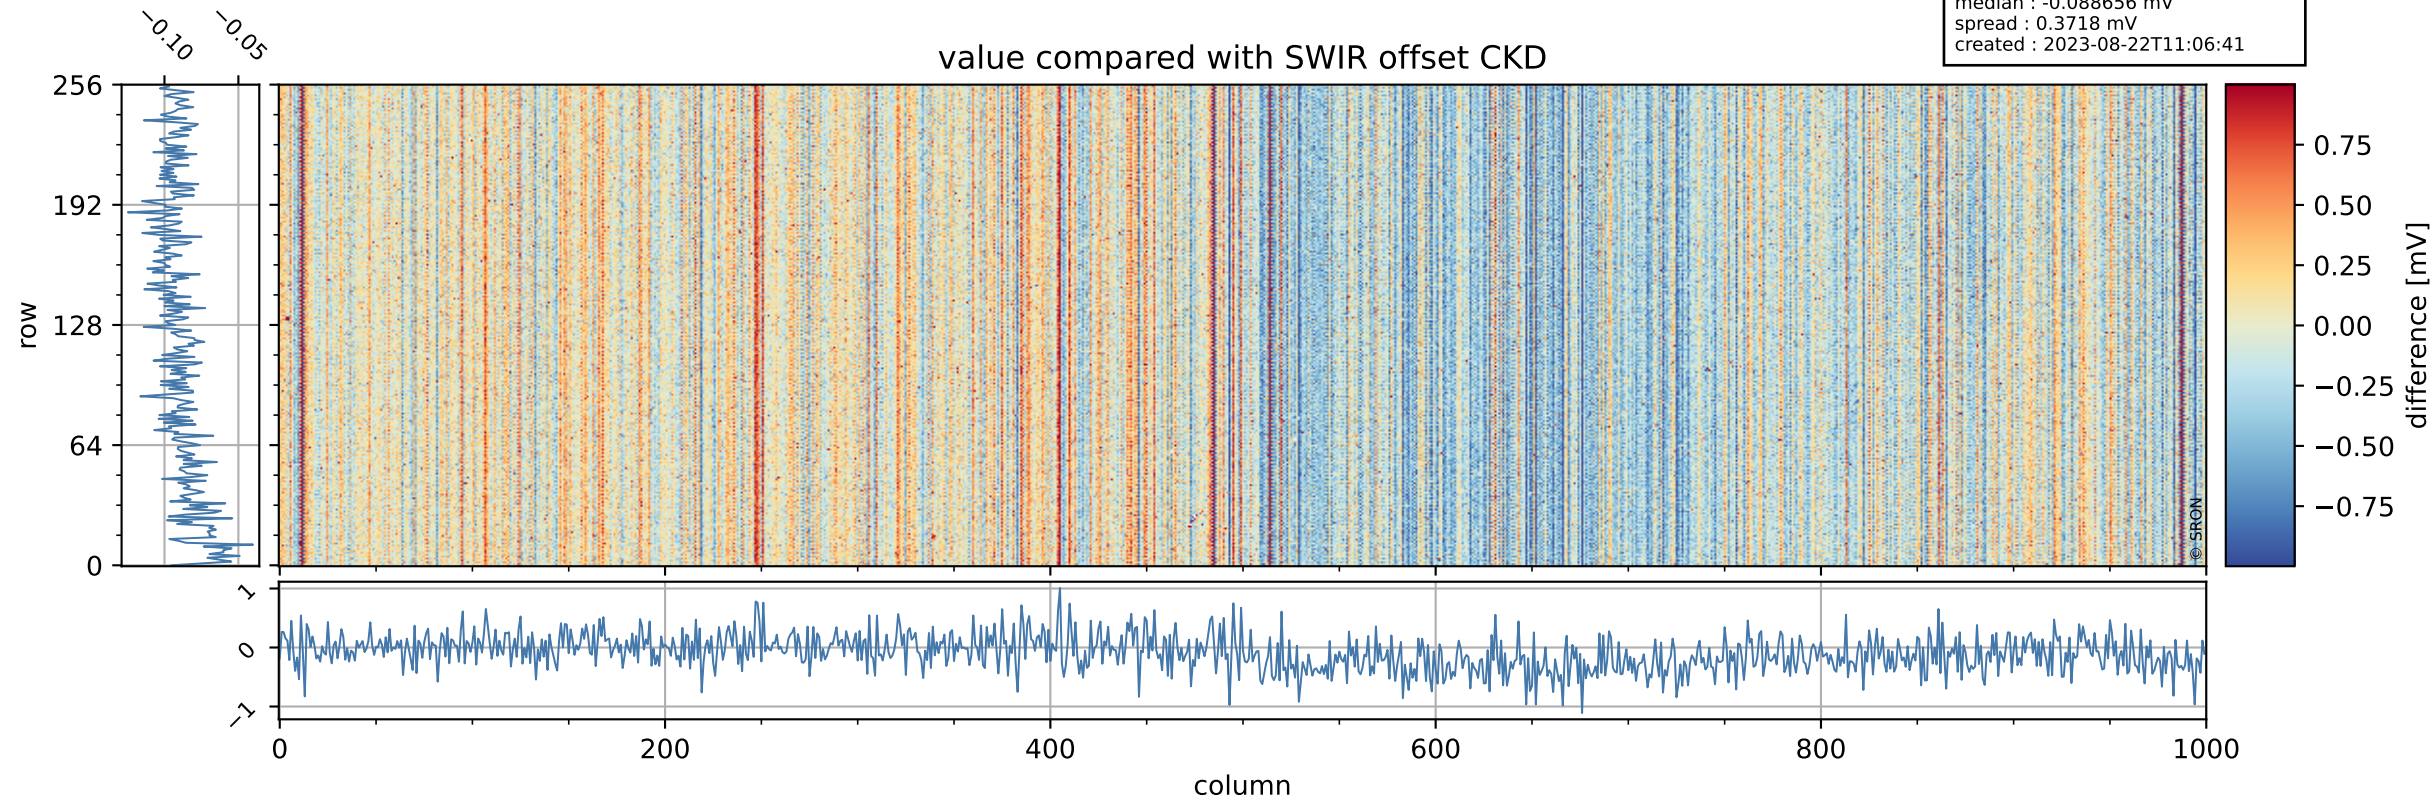

Tropomi SWIR offset (beta nominal)

orbits : 19 in [12997, 13042]
coverage : 2020-04-16 / 2020-04-19
median : 0.52593 V
spread : 0.035916 V
created : 2023-08-22T11:06:40

value detector map

Tropomi SWIR offset (beta nominal)

orbits : 19 in [12997, 13042]
coverage : 2020-04-16 / 2020-04-19
median : 30.663 μV
spread : 15.276 μV
created : 2023-08-22T11:06:41

Tropomi SWIR offset (beta nominal)

orbits : 19 in [12997, 13042]
coverage : 2020-04-16 / 2020-04-19
median : -0.088656 mV
spread : 0.3718 mV
created : 2023-08-22T11:06:41

value compared with SWIR offset CKD

Tropomi SWIR offset (beta nominal) ground-tracks of Sentinel-5P

orbits : 19 in [12997, 13042]
coverage : 2020-04-16 / 2020-04-19
created : 2023-08-22T11:06:41

Tropomi SWIR offset (beta nominal)

orbits : [1867, 13042]
coverage : 2018-02-20 / 2020-04-19
created : 2023-08-22T11:06:42

trend of detector median & temperatures