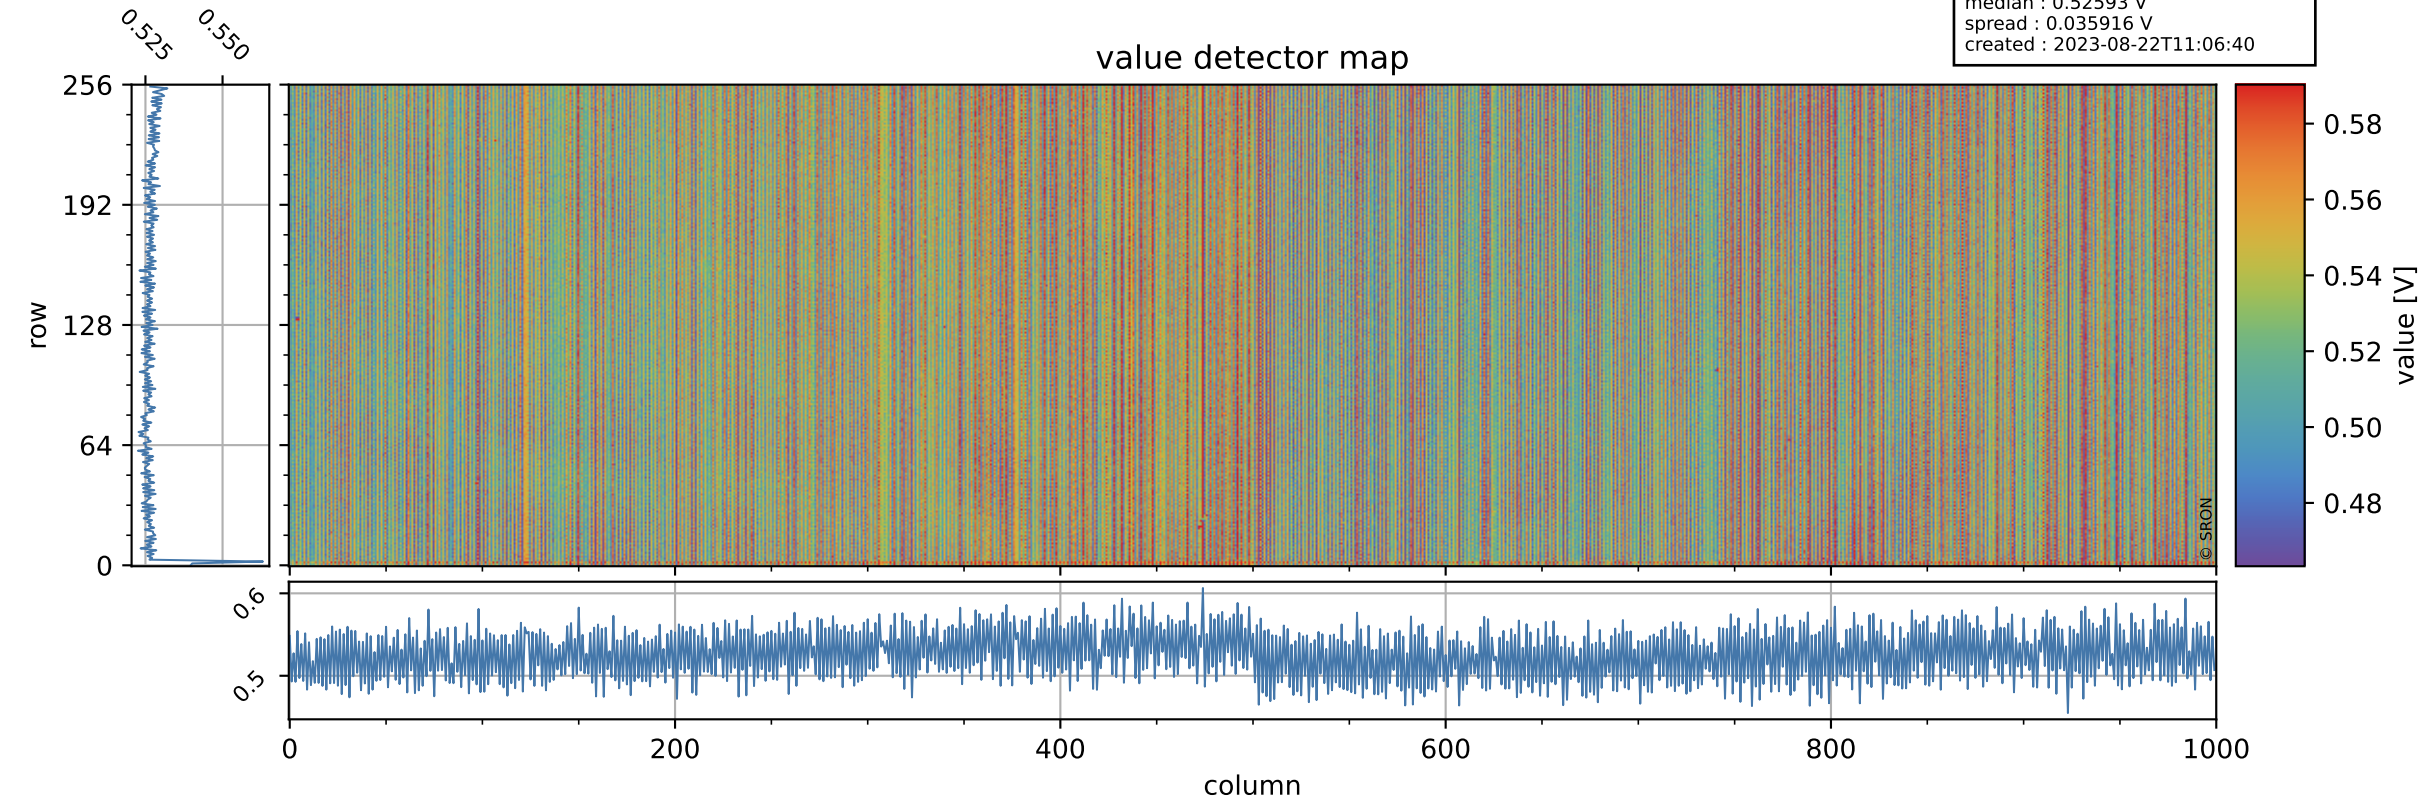

Tropomi SWIR offset (beta nominal)

orbits : 19 in [12997, 13042]
coverage : 2020-04-16 / 2020-04-19
median : 0.52593 V
spread : 0.035916 V
created : 2023-08-22T11:06:40

value detector map

Tropomi SWIR offset (beta nominal)

orbits : 19 in [12997, 13042]
coverage : 2020-04-16 / 2020-04-19
median : 30.663 μV
spread : 15.276 μV
created : 2023-08-22T11:06:41

Tropomi SWIR offset (beta nominal)

orbits : 19 in [12997, 13042]
coverage : 2020-04-16 / 2020-04-19
median : -0.088656 mV
spread : 0.3718 mV
created : 2023-08-22T11:06:41

value compared with SWIR offset CKD

Tropomi SWIR offset (beta nominal) ground-tracks of Sentinel-5P

orbits : 19 in [12997, 13042]
coverage : 2020-04-16 / 2020-04-19
created : 2023-08-22T11:06:41

Tropomi SWIR offset (beta nominal)

orbits : [1867, 13042]
coverage : 2018-02-20 / 2020-04-19
created : 2023-08-22T11:06:42

trend of detector median & temperatures