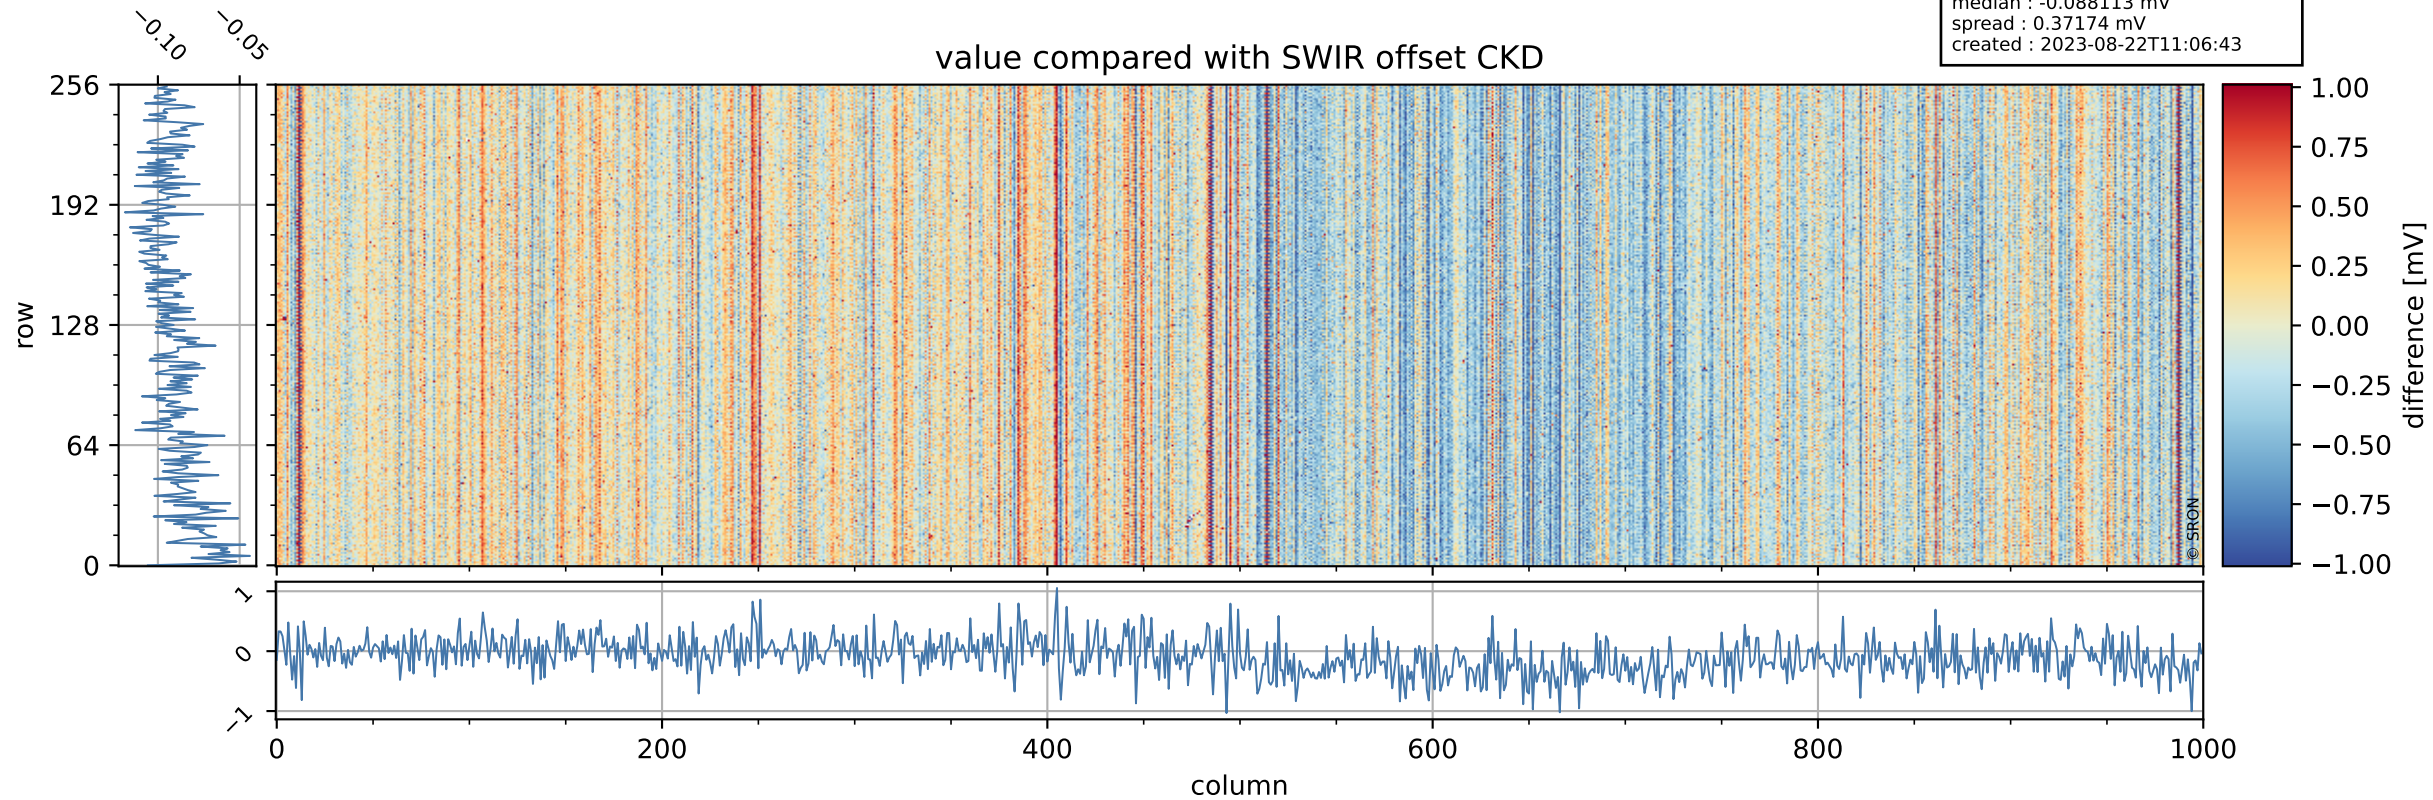

Tropomi SWIR offset (beta nominal)

orbits : 20 in [13042, 13087]
coverage : 2020-04-19 / 2020-04-22
median : 0.52593 V
spread : 0.035911 V
created : 2023-08-22T11:06:42

value detector map

Tropomi SWIR offset (beta nominal)

orbits : 20 in [13042, 13087]
coverage : 2020-04-19 / 2020-04-22
median : 29.876 μV
spread : 14.965 μV
created : 2023-08-22T11:06:43

Tropomi SWIR offset (beta nominal)

orbits : 20 in [13042, 13087]
coverage : 2020-04-19 / 2020-04-22
median : -0.088113 mV
spread : 0.37174 mV
created : 2023-08-22T11:06:43

value compared with SWIR offset CKD

Tropomi SWIR offset (beta nominal) ground-tracks of Sentinel-5P

orbits : 20 in [13042, 13087]
coverage : 2020-04-19 / 2020-04-22
created : 2023-08-22T11:06:43

Tropomi SWIR offset (beta nominal)

orbits : [1867, 13087]
coverage : 2018-02-20 / 2020-04-22
created : 2023-08-22T11:06:44

trend of detector median & temperatures