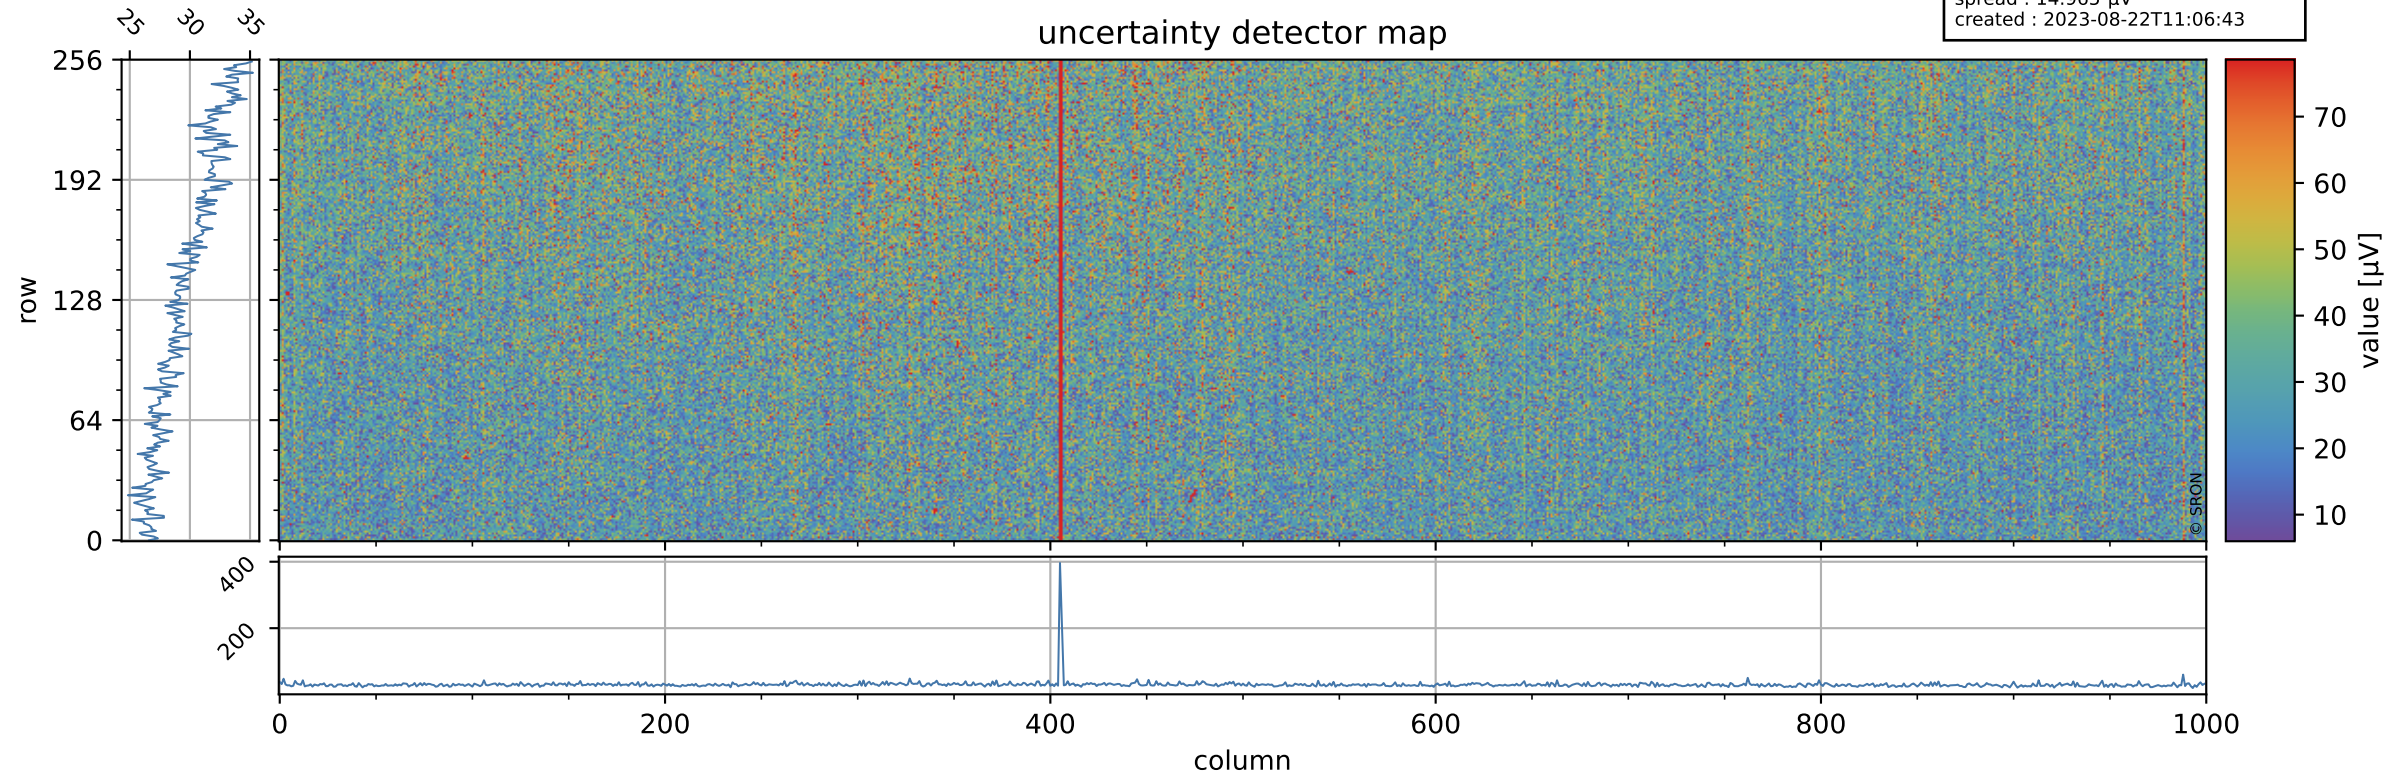

Tropomi SWIR offset (beta nominal)

orbits : 20 in [13042, 13087]
coverage : 2020-04-19 / 2020-04-22
median : 0.52593 V
spread : 0.035911 V
created : 2023-08-22T11:06:42

value detector map

Tropomi SWIR offset (beta nominal)

orbits : 20 in [13042, 13087]
coverage : 2020-04-19 / 2020-04-22
median : 29.876 μV
spread : 14.965 μV
created : 2023-08-22T11:06:43

Tropomi SWIR offset (beta nominal)

orbits : 20 in [13042, 13087]
coverage : 2020-04-19 / 2020-04-22
median : -0.088113 mV
spread : 0.37174 mV
created : 2023-08-22T11:06:43

value compared with SWIR offset CKD

Tropomi SWIR offset (beta nominal) ground-tracks of Sentinel-5P

orbits : 20 in [13042, 13087]
coverage : 2020-04-19 / 2020-04-22
created : 2023-08-22T11:06:43

Tropomi SWIR offset (beta nominal)

orbits : [1867, 13087]
coverage : 2018-02-20 / 2020-04-22
created : 2023-08-22T11:06:44

trend of detector median & temperatures