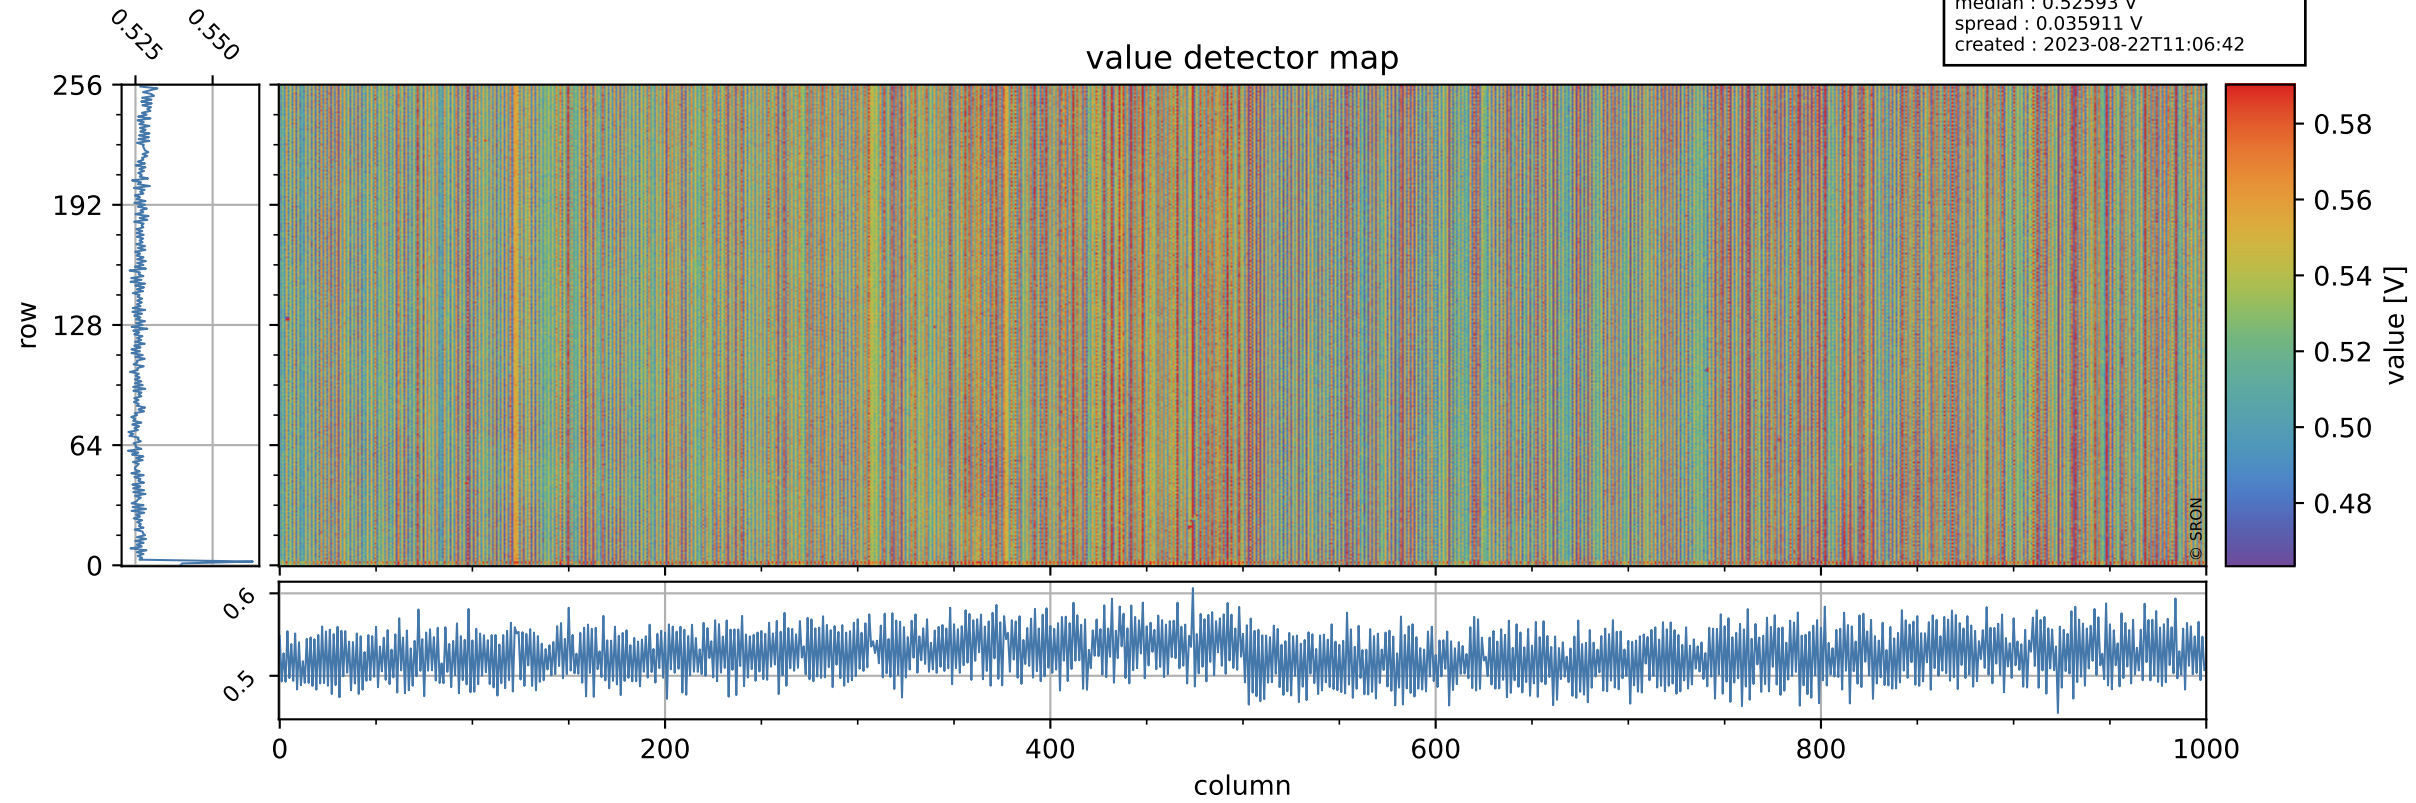

Tropomi SWIR offset (beta nominal)

orbits : 20 in [13042, 13087]
coverage : 2020-04-19 / 2020-04-22
median : 0.52593 V
spread : 0.035911 V
created : 2023-08-22T11:06:42

value detector map

Tropomi SWIR offset (beta nominal)

orbits : 20 in [13042, 13087]
coverage : 2020-04-19 / 2020-04-22
median : 29.876 μV
spread : 14.965 μV
created : 2023-08-22T11:06:43

Tropomi SWIR offset (beta nominal)

orbits : 20 in [13042, 13087]
coverage : 2020-04-19 / 2020-04-22
median : -0.088113 mV
spread : 0.37174 mV
created : 2023-08-22T11:06:43

value compared with SWIR offset CKD

Tropomi SWIR offset (beta nominal) ground-tracks of Sentinel-5P

orbits : 20 in [13042, 13087]
coverage : 2020-04-19 / 2020-04-22
created : 2023-08-22T11:06:43

Tropomi SWIR offset (beta nominal)

orbits : [1867, 13087]
coverage : 2018-02-20 / 2020-04-22
created : 2023-08-22T11:06:44

trend of detector median & temperatures