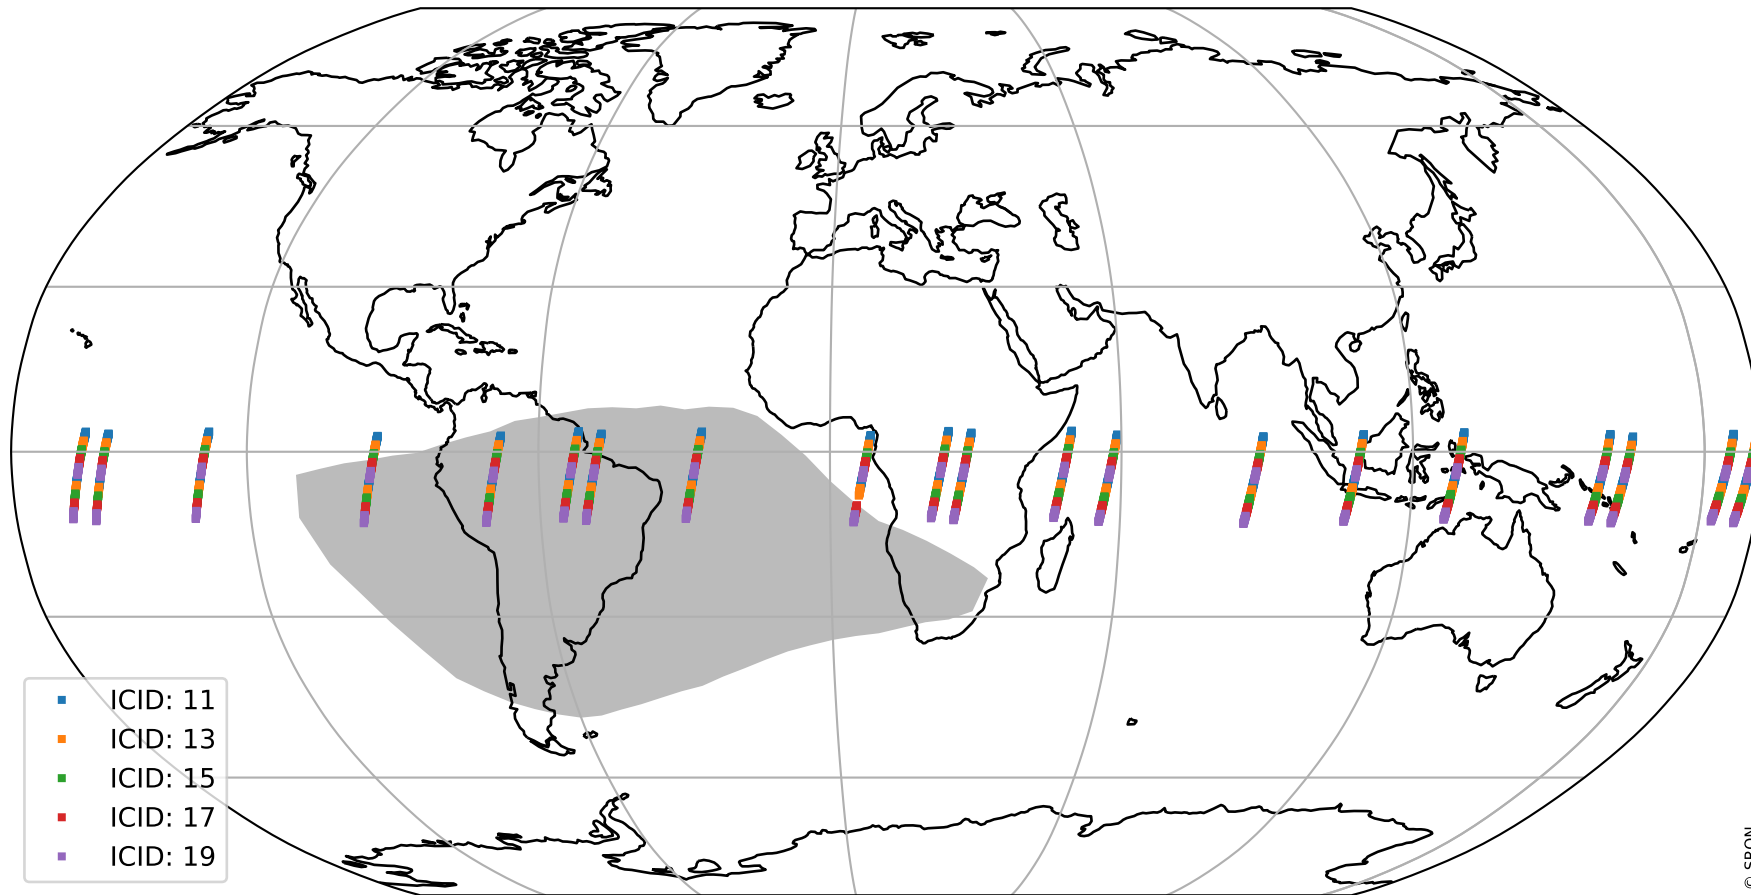

Tropomi SWIR offset (beta nominal)

orbits : 20 in [13042, 13087]
coverage : 2020-04-19 / 2020-04-22
median : 0.52593 V
spread : 0.035911 V
created : 2023-08-22T11:06:42

value detector map

Tropomi SWIR offset (beta nominal)

orbits : 20 in [13042, 13087]
coverage : 2020-04-19 / 2020-04-22
median : 29.876 μV
spread : 14.965 μV
created : 2023-08-22T11:06:43

Tropomi SWIR offset (beta nominal)

orbits : 20 in [13042, 13087]
coverage : 2020-04-19 / 2020-04-22
median : -0.088113 mV
spread : 0.37174 mV
created : 2023-08-22T11:06:43

value compared with SWIR offset CKD

Tropomi SWIR offset (beta nominal) ground-tracks of Sentinel-5P

orbits : 20 in [13042, 13087]
coverage : 2020-04-19 / 2020-04-22
created : 2023-08-22T11:06:43

Tropomi SWIR offset (beta nominal)

orbits : [1867, 13087]
coverage : 2018-02-20 / 2020-04-22
created : 2023-08-22T11:06:44

trend of detector median & temperatures