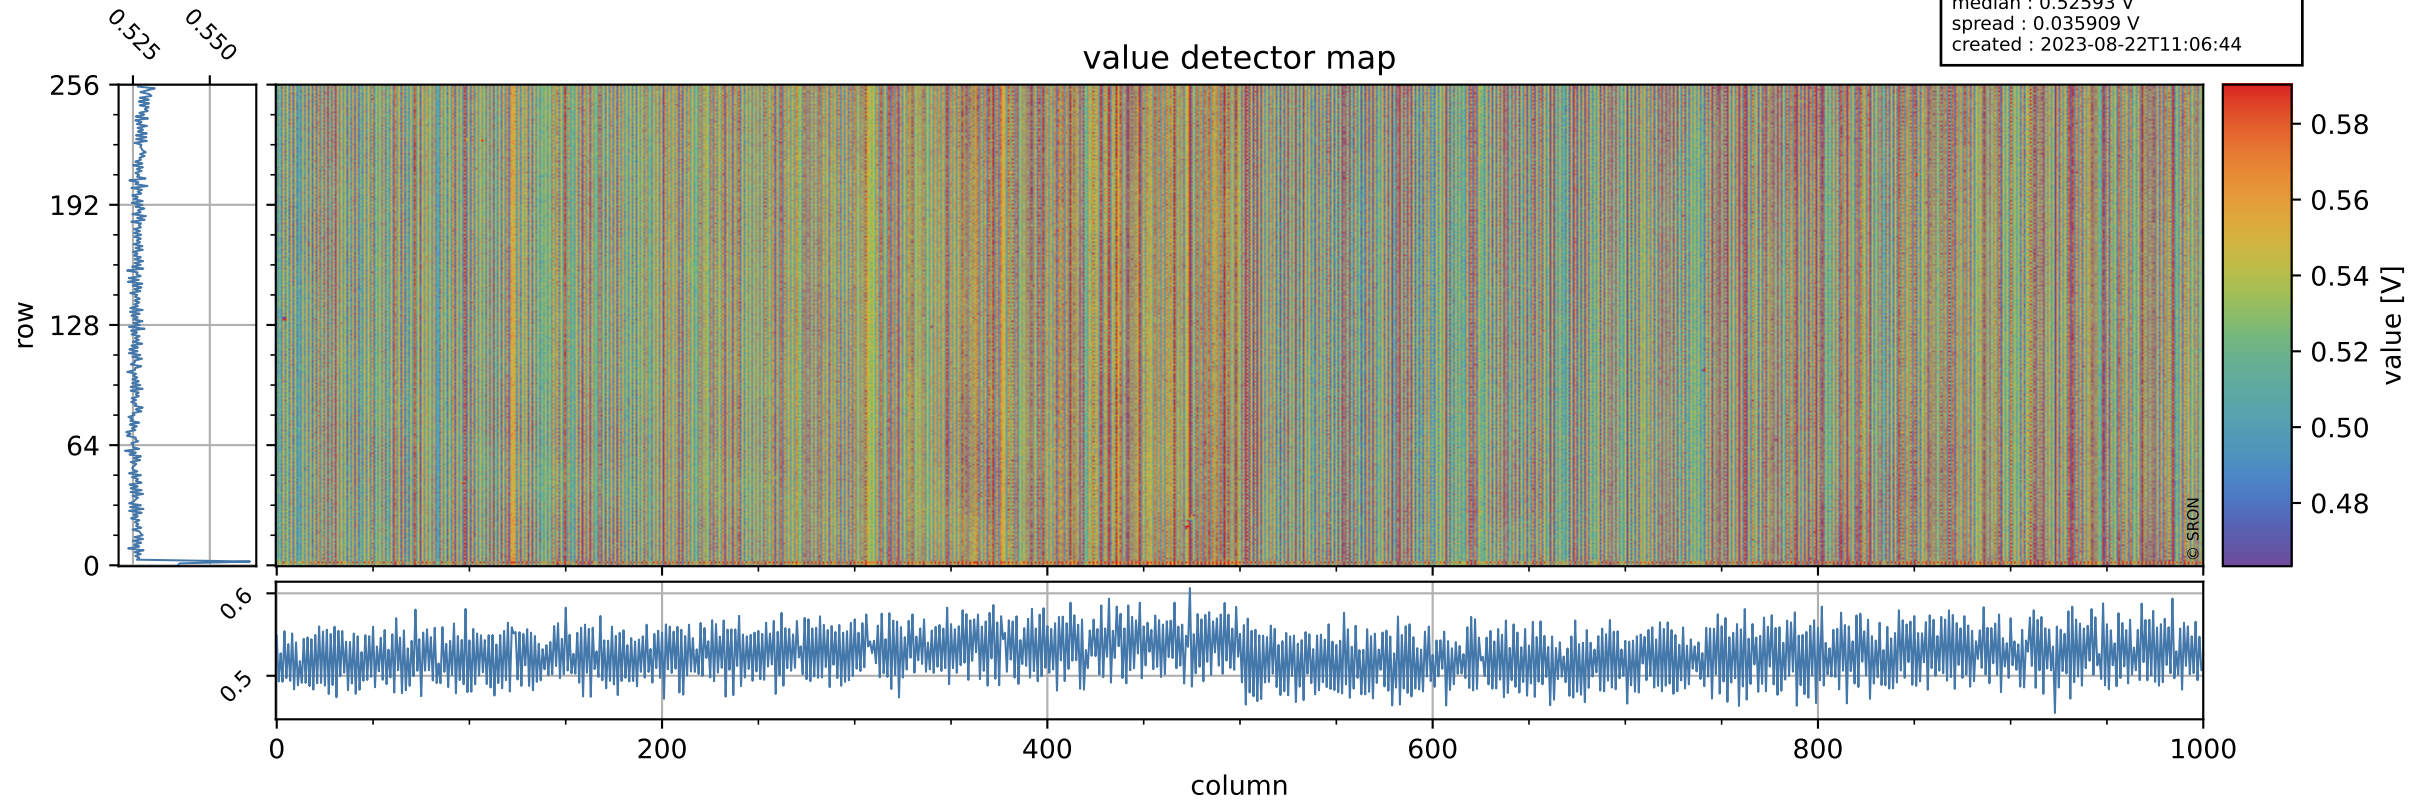

# Tropomi SWIR offset (beta nominal)

orbits : 18 in [13087, 13132]  
coverage : 2020-04-23 / 2020-04-26  
median : 0.52593 V  
spread : 0.035909 V  
created : 2023-08-22T11:06:44

## value detector map

# Tropomi SWIR offset (beta nominal)

orbits : 18 in [13087, 13132]  
coverage : 2020-04-23 / 2020-04-26  
median : 33.989  $\mu\text{V}$   
spread : 16.281  $\mu\text{V}$   
created : 2023-08-22T11:06:45

# Tropomi SWIR offset (beta nominal) ground-tracks of Sentinel-5P

orbits : 18 in [13087, 13132]  
coverage : 2020-04-23 / 2020-04-26  
created : 2023-08-22T11:06:45