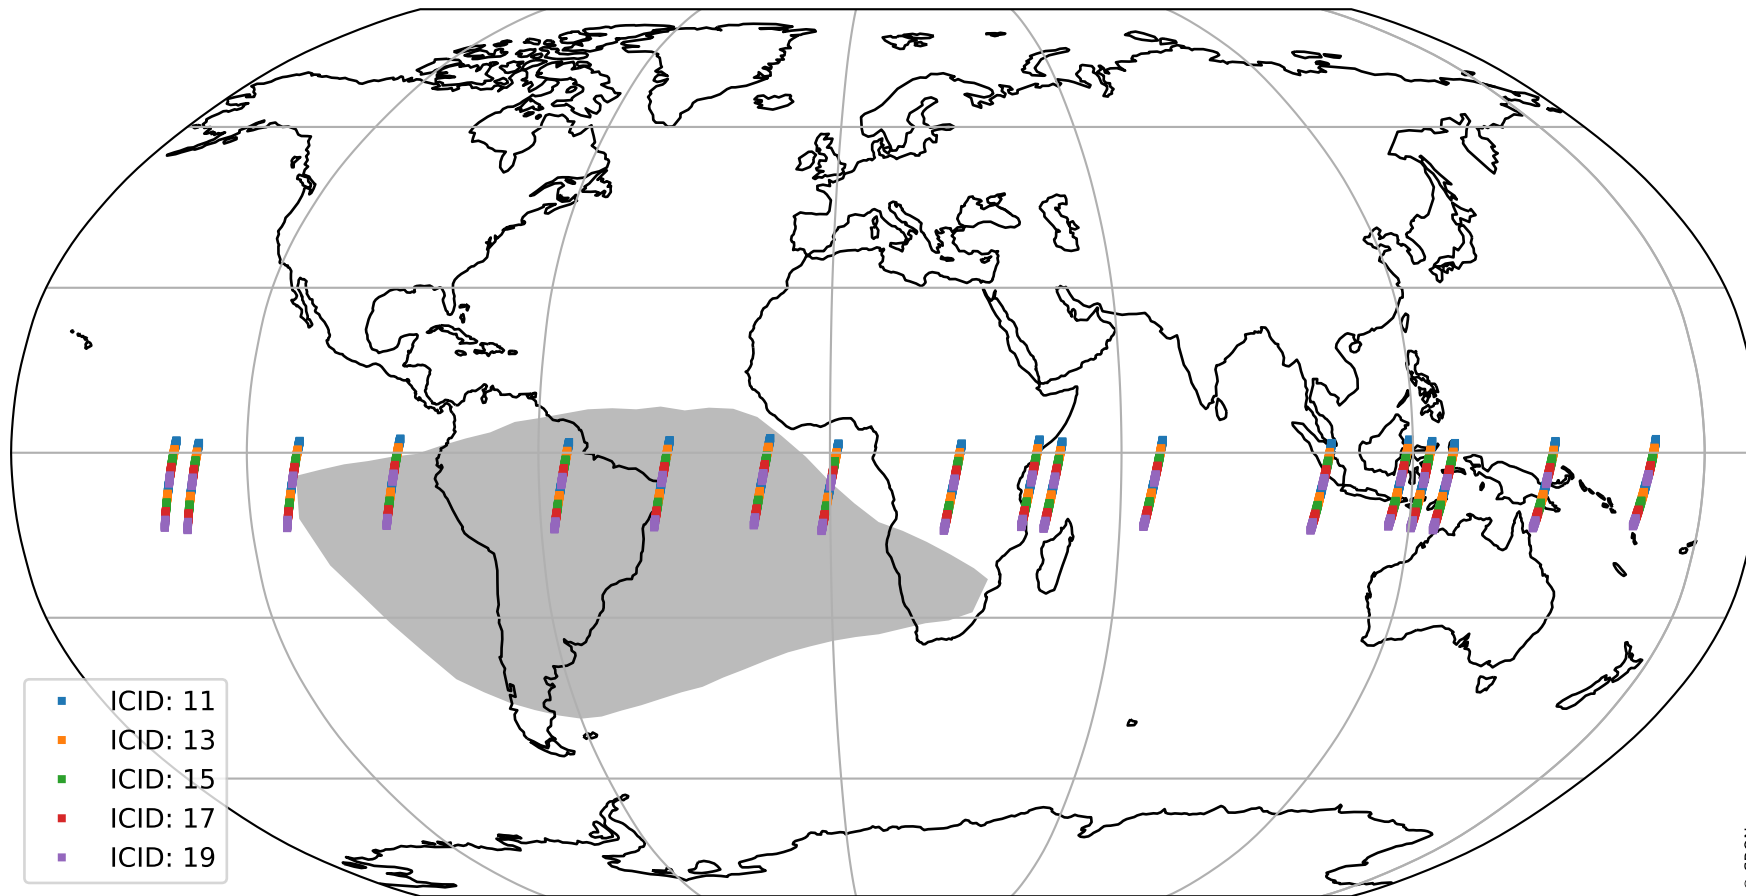

# Tropomi SWIR offset (beta nominal)

orbits : 18 in [13087, 13132]  
coverage : 2020-04-23 / 2020-04-26  
median : 33.989  $\mu\text{V}$   
spread : 16.281  $\mu\text{V}$   
created : 2023-08-22T11:06:45

# Tropomi SWIR offset (beta nominal)

orbits : 18 in [13087, 13132]  
coverage : 2020-04-23 / 2020-04-26  
median : -0.088921 mV  
spread : 0.36736 mV  
created : 2023-08-22T11:06:45

value compared with SWIR offset CKD

# Tropomi SWIR offset (beta nominal) ground-tracks of Sentinel-5P

orbits : 18 in [13087, 13132]  
coverage : 2020-04-23 / 2020-04-26  
created : 2023-08-22T11:06:45

# Tropomi SWIR offset (beta nominal)

orbits : [1867, 13132]  
coverage : 2018-02-20 / 2020-04-26  
created : 2023-08-22T11:06:46