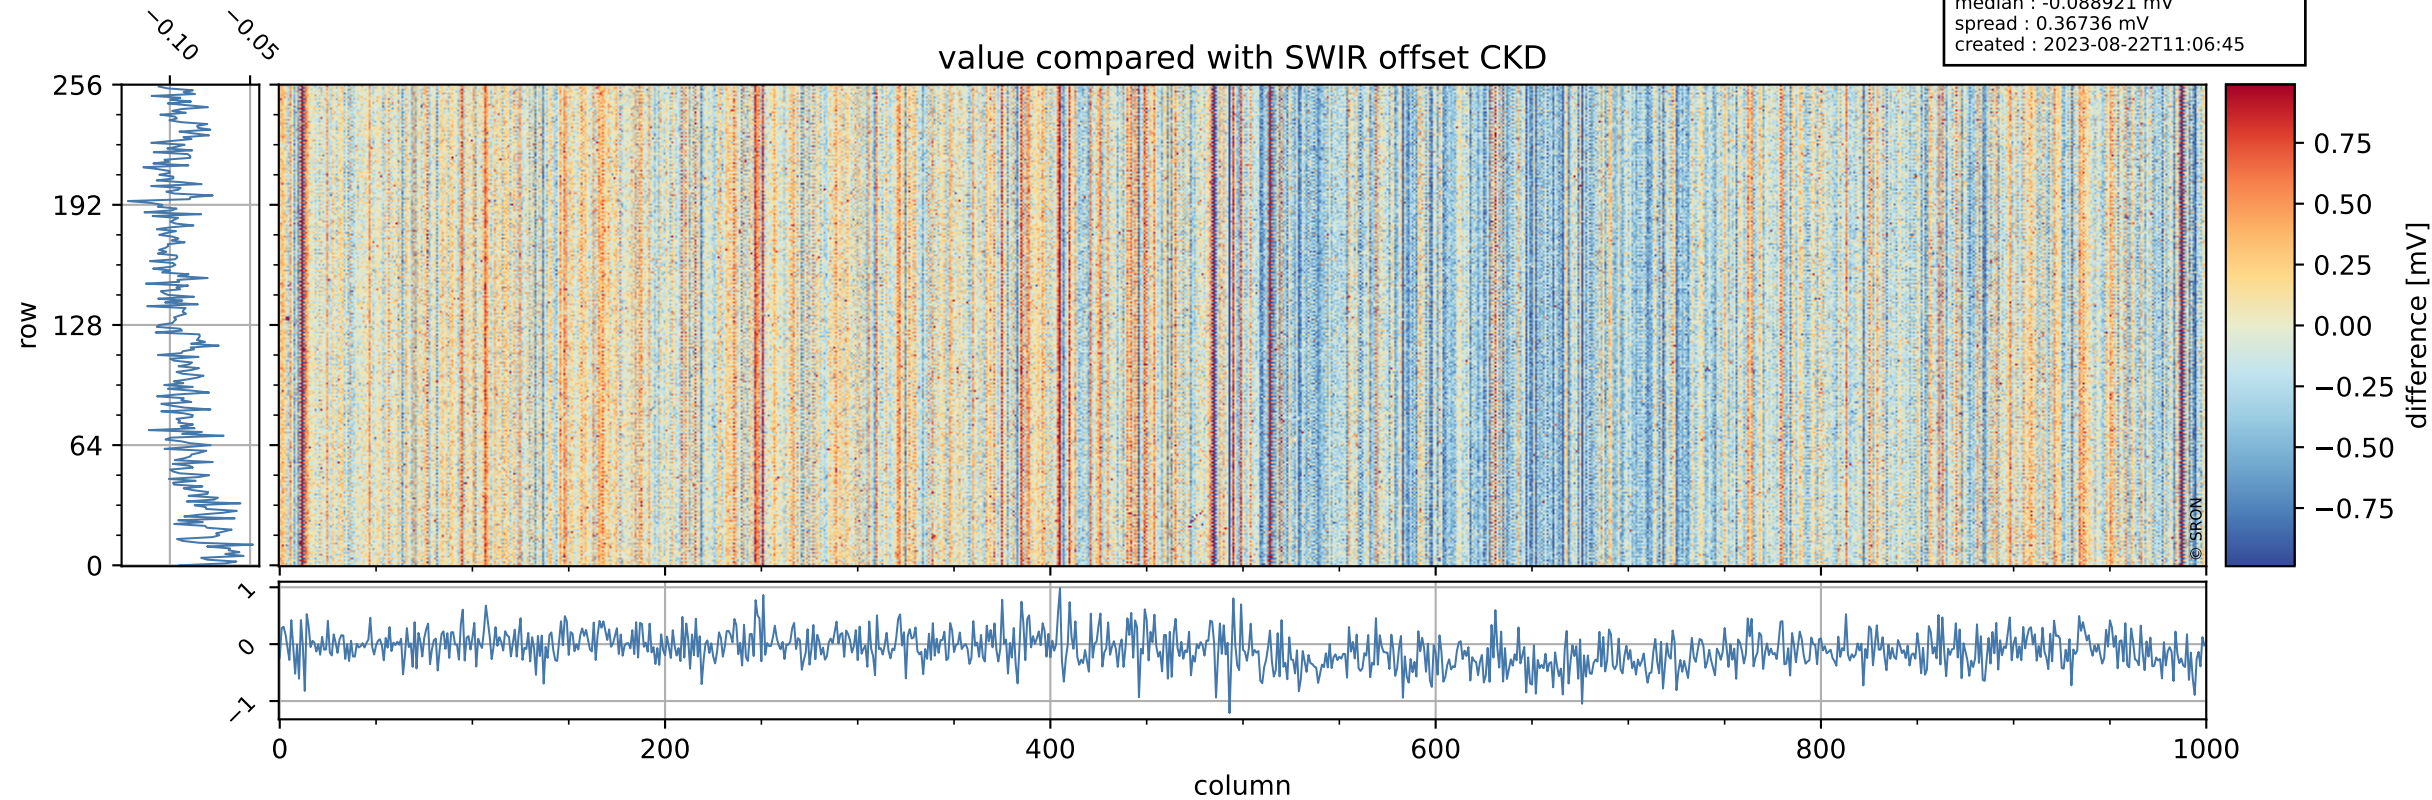

## value detector map

# Tropomi SWIR offset (beta nominal)

orbits : 18 in [13087, 13132]  
coverage : 2020-04-23 / 2020-04-26  
median : 33.989  $\mu\text{V}$   
spread : 16.281  $\mu\text{V}$   
created : 2023-08-22T11:06:45

# Tropomi SWIR offset (beta nominal)

orbits : 18 in [13087, 13132]  
coverage : 2020-04-23 / 2020-04-26  
median : -0.088921 mV  
spread : 0.36736 mV  
created : 2023-08-22T11:06:45

value compared with SWIR offset CKD

# Tropomi SWIR offset (beta nominal) ground-tracks of Sentinel-5P

orbits : 18 in [13087, 13132]  
coverage : 2020-04-23 / 2020-04-26  
created : 2023-08-22T11:06:45