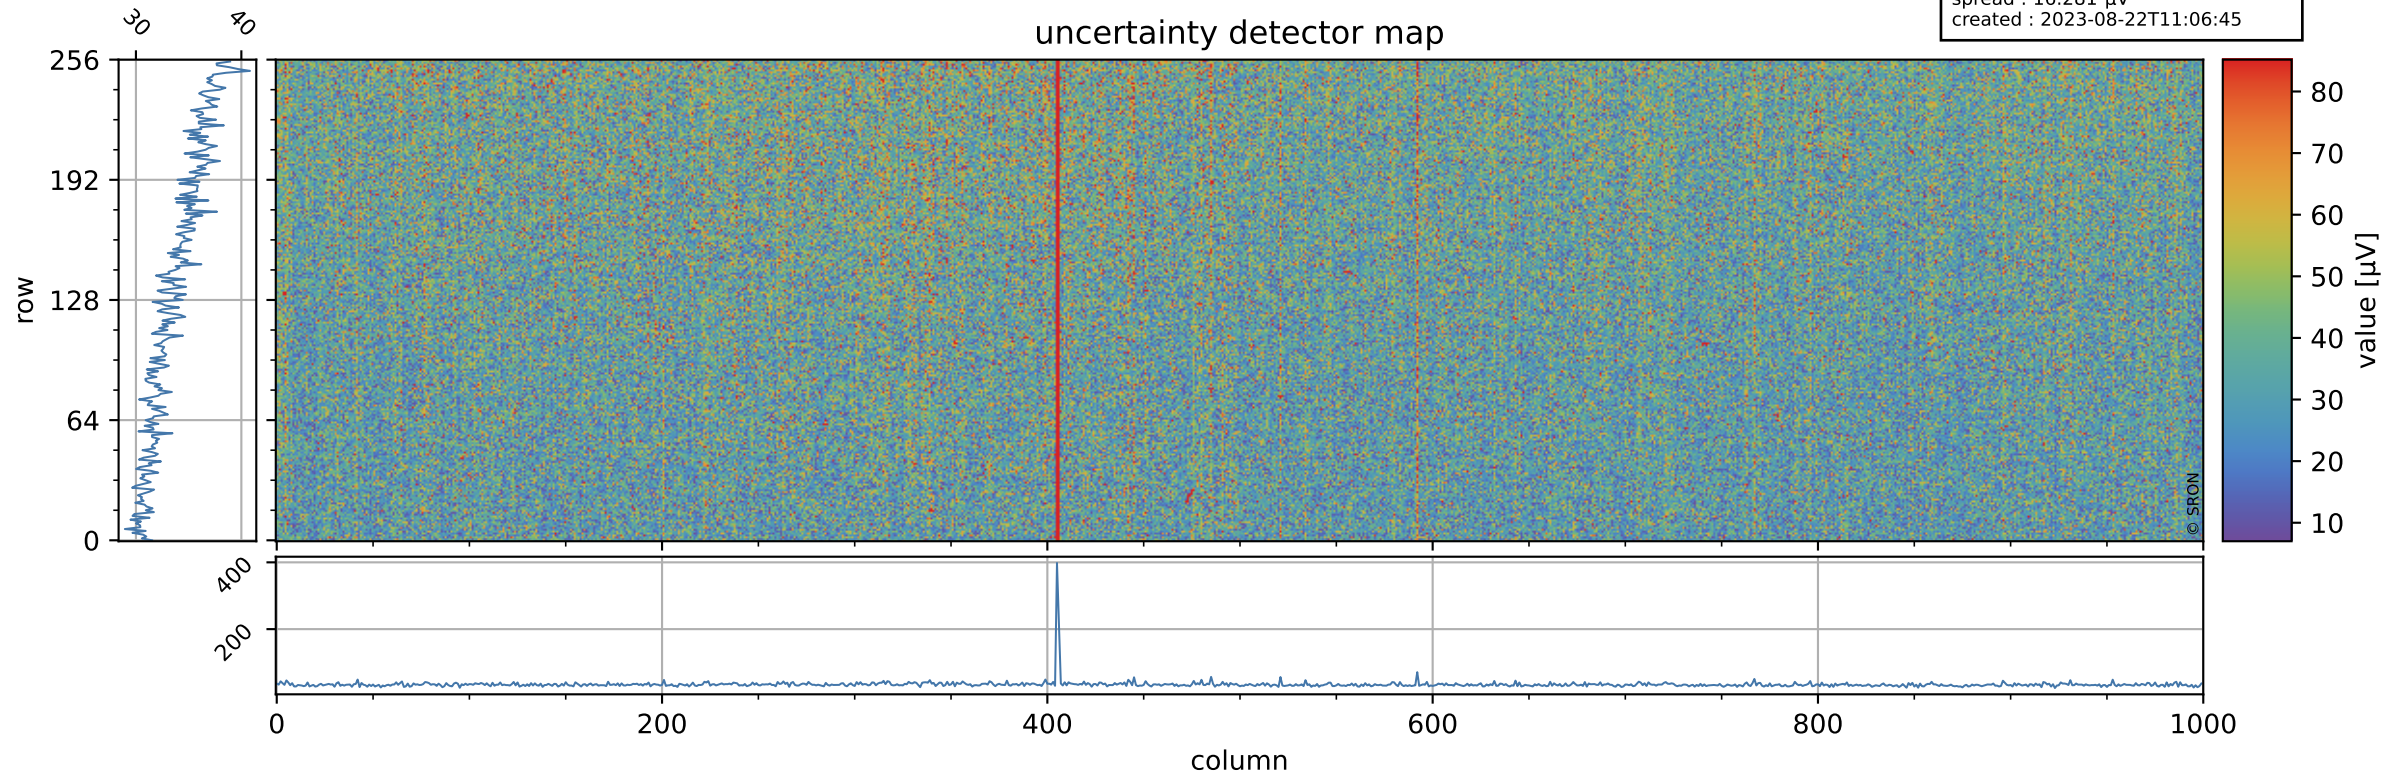

# Tropomi SWIR offset (beta nominal)

orbits : 18 in [13087, 13132]  
coverage : 2020-04-23 / 2020-04-26  
median : 0.52593 V  
spread : 0.035909 V  
created : 2023-08-22T11:06:44

## value detector map

# Tropomi SWIR offset (beta nominal)

orbits : 18 in [13087, 13132]  
coverage : 2020-04-23 / 2020-04-26  
median : 33.989  $\mu\text{V}$   
spread : 16.281  $\mu\text{V}$   
created : 2023-08-22T11:06:45

# Tropomi SWIR offset (beta nominal) ground-tracks of Sentinel-5P

orbits : 18 in [13087, 13132]  
coverage : 2020-04-23 / 2020-04-26  
created : 2023-08-22T11:06:45