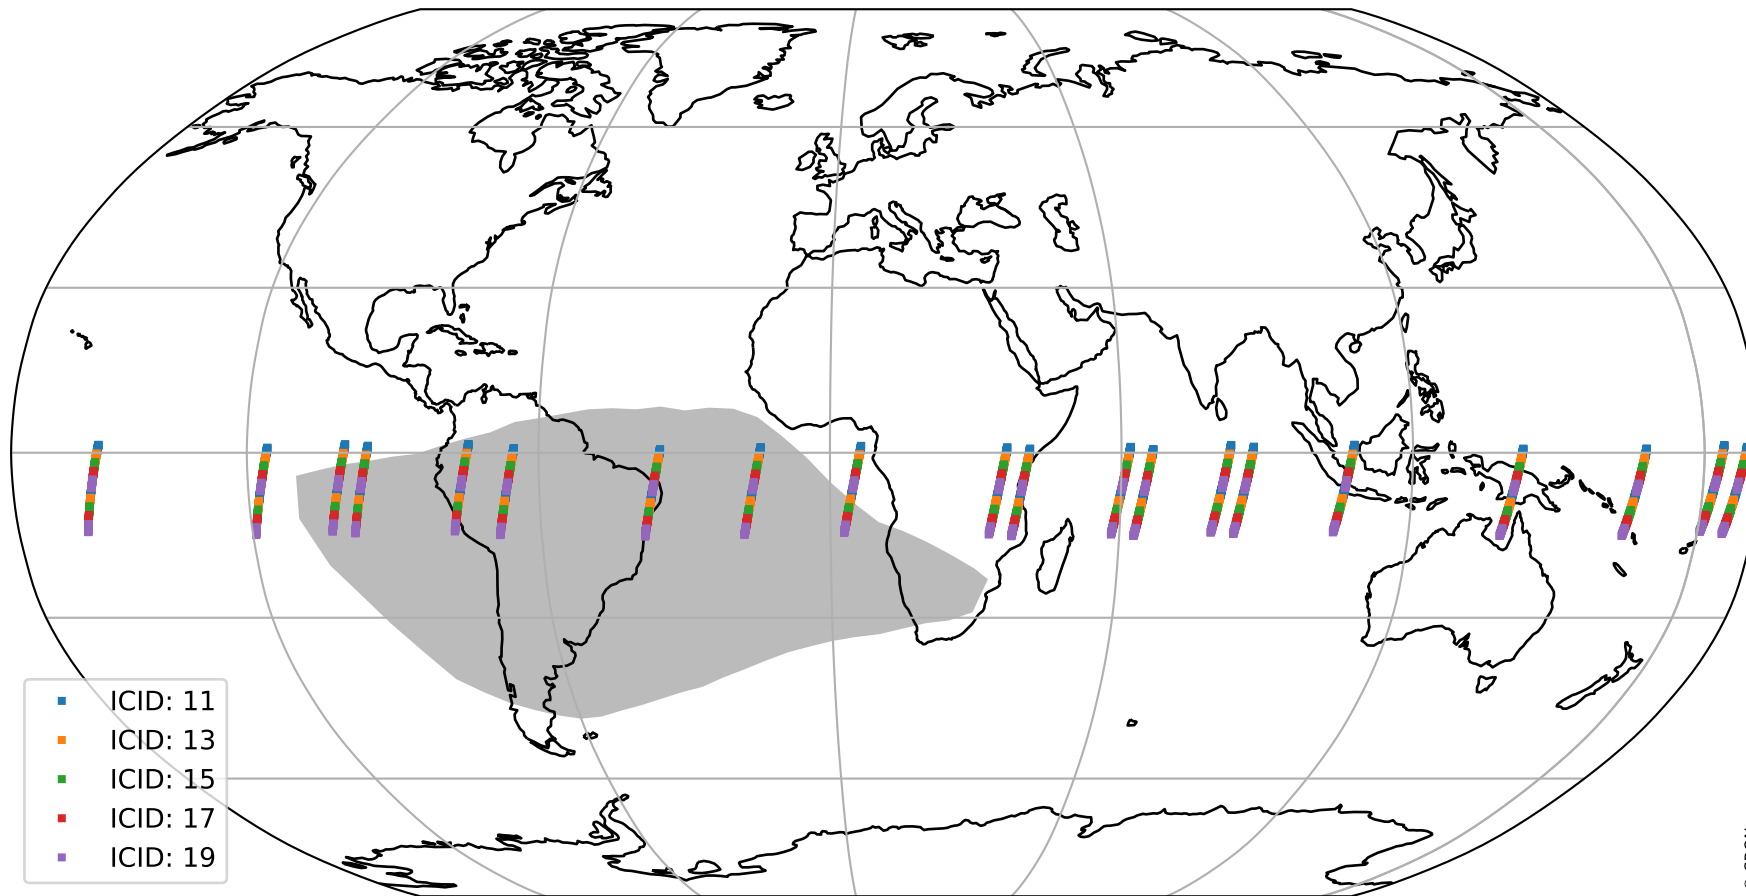

Tropomi SWIR offset (beta nominal)

orbits : 20 in [13132, 13177]
coverage : 2020-04-26 / 2020-04-29
median : 0.52593 V
spread : 0.035914 V
created : 2023-08-22T11:06:46

value detector map

Tropomi SWIR offset (beta nominal)

orbits : 20 in [13132, 13177]
coverage : 2020-04-26 / 2020-04-29
median : 31.572 μV
spread : 15.591 μV
created : 2023-08-22T11:06:47

Tropomi SWIR offset (beta nominal)

orbits : 20 in [13132, 13177]
coverage : 2020-04-26 / 2020-04-29
median : -0.085654 mV
spread : 0.37746 mV
created : 2023-08-22T11:06:47

value compared with SWIR offset CKD

Tropomi SWIR offset (beta nominal) ground-tracks of Sentinel-5P

orbits : 20 in [13132, 13177]
coverage : 2020-04-26 / 2020-04-29
created : 2023-08-22T11:06:47

Tropomi SWIR offset (beta nominal)

orbits : [1867, 13177]
coverage : 2018-02-20 / 2020-04-29
created : 2023-08-22T11:06:48

trend of detector median & temperatures