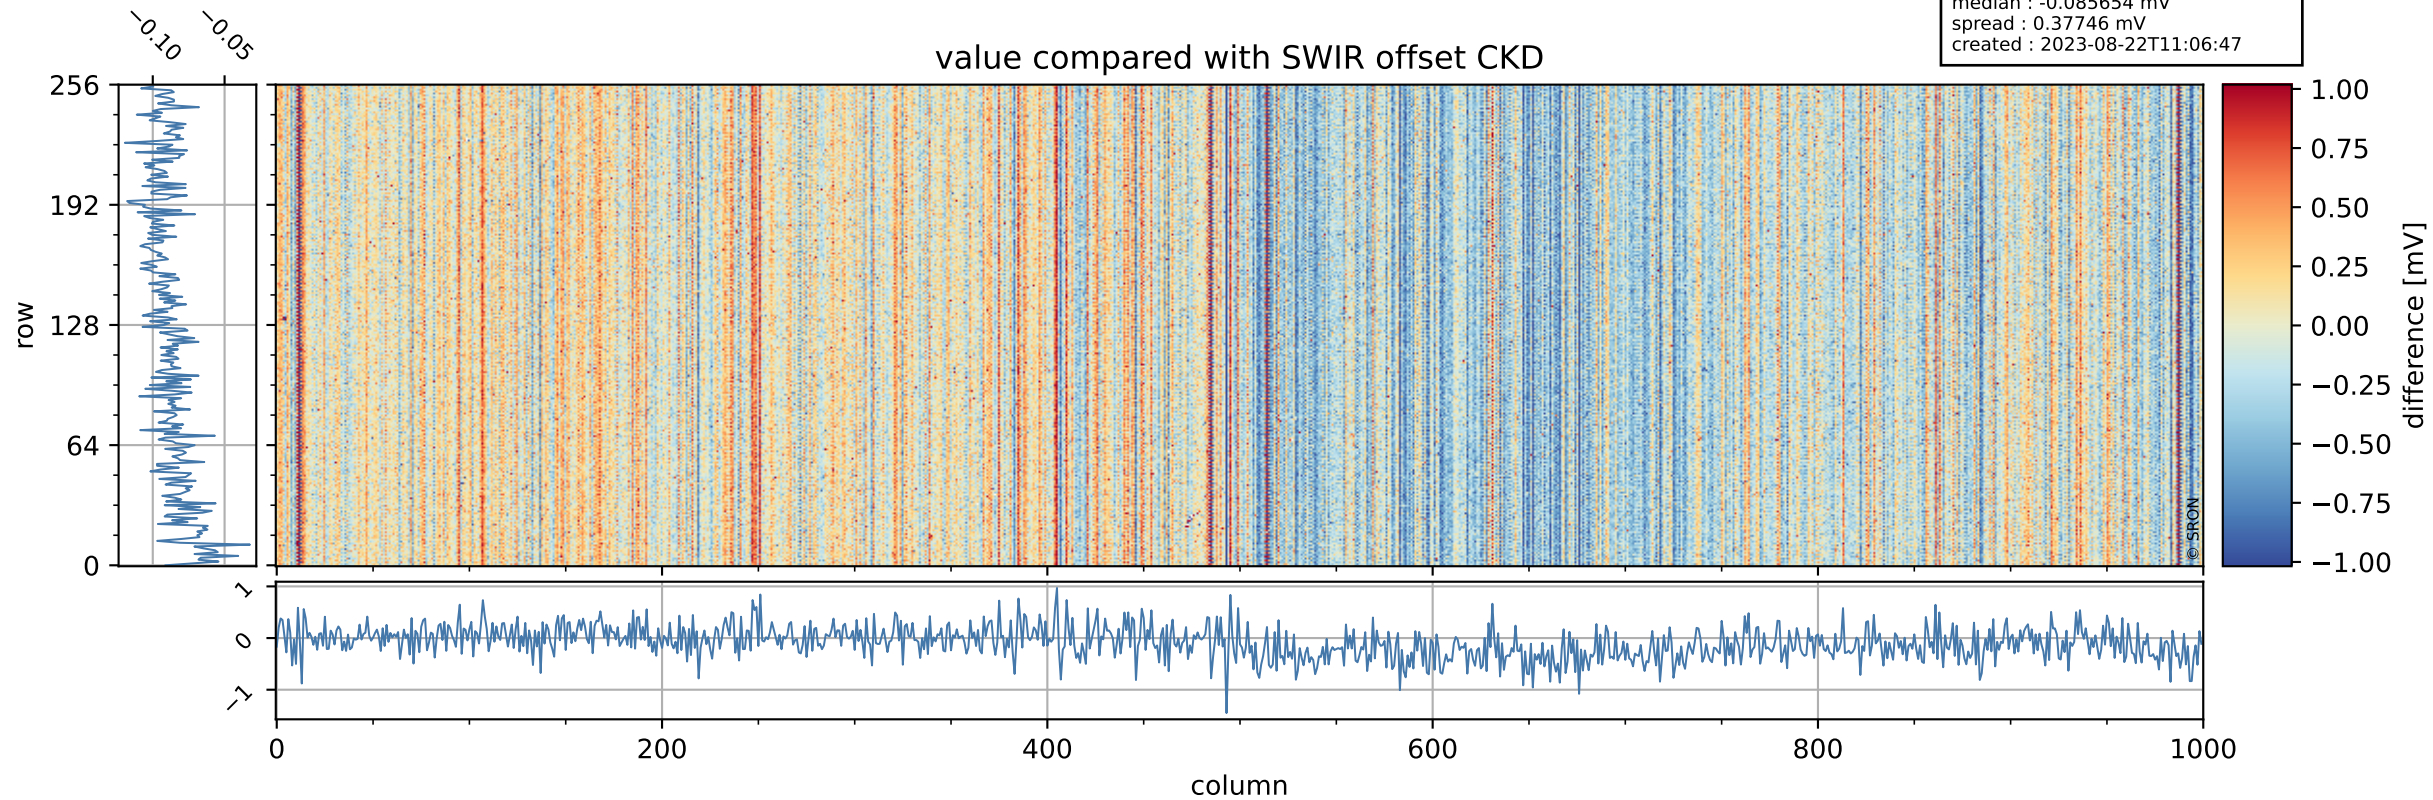

Tropomi SWIR offset (beta nominal)

orbits : 20 in [13132, 13177]
coverage : 2020-04-26 / 2020-04-29
median : 0.52593 V
spread : 0.035914 V
created : 2023-08-22T11:06:46

value detector map

Tropomi SWIR offset (beta nominal)

orbits : 20 in [13132, 13177]
coverage : 2020-04-26 / 2020-04-29
median : 31.572 μV
spread : 15.591 μV
created : 2023-08-22T11:06:47

Tropomi SWIR offset (beta nominal)

orbits : 20 in [13132, 13177]
coverage : 2020-04-26 / 2020-04-29
median : -0.085654 mV
spread : 0.37746 mV
created : 2023-08-22T11:06:47

value compared with SWIR offset CKD

Tropomi SWIR offset (beta nominal) ground-tracks of Sentinel-5P

orbits : 20 in [13132, 13177]
coverage : 2020-04-26 / 2020-04-29
created : 2023-08-22T11:06:47

Tropomi SWIR offset (beta nominal)

orbits : [1867, 13177]
coverage : 2018-02-20 / 2020-04-29
created : 2023-08-22T11:06:48

trend of detector median & temperatures