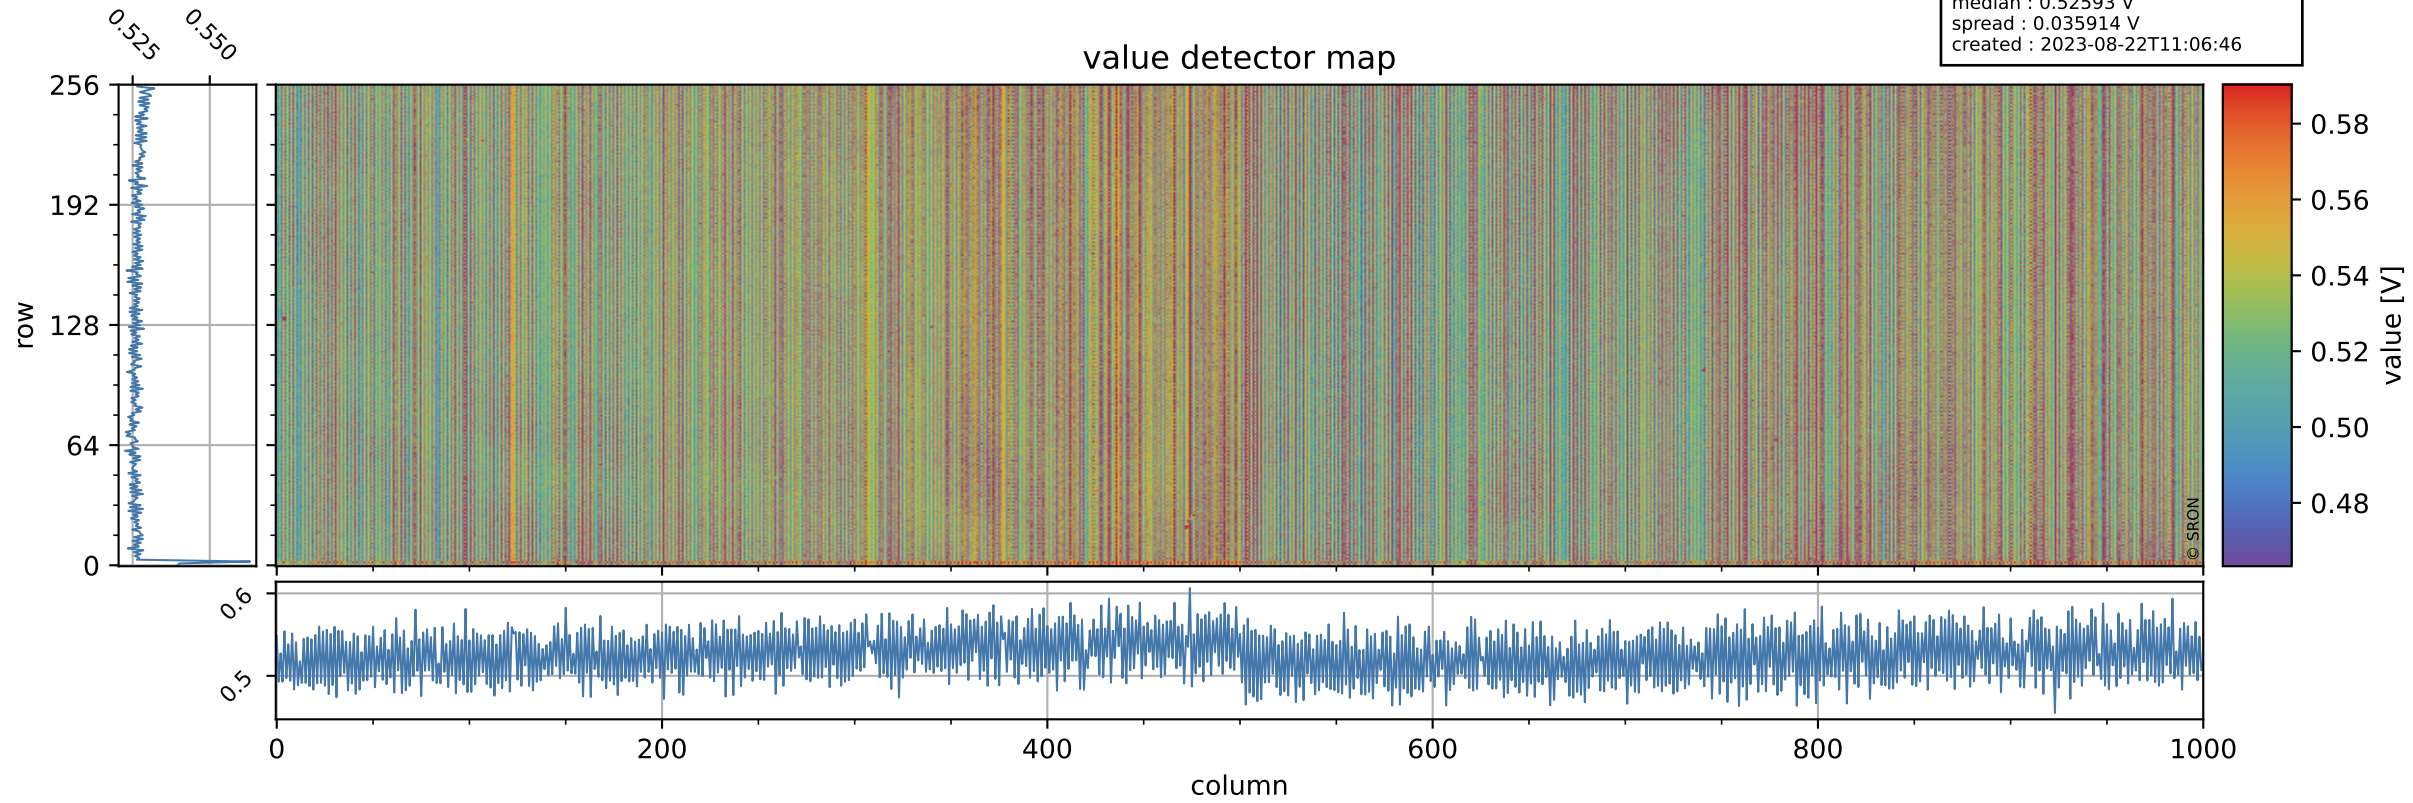

Tropomi SWIR offset (beta nominal)

orbits : 20 in [13132, 13177]
coverage : 2020-04-26 / 2020-04-29
median : 0.52593 V
spread : 0.035914 V
created : 2023-08-22T11:06:46

value detector map

Tropomi SWIR offset (beta nominal)

orbits : 20 in [13132, 13177]
coverage : 2020-04-26 / 2020-04-29
median : 31.572 μV
spread : 15.591 μV
created : 2023-08-22T11:06:47

Tropomi SWIR offset (beta nominal)

orbits : 20 in [13132, 13177]
coverage : 2020-04-26 / 2020-04-29
median : -0.085654 mV
spread : 0.37746 mV
created : 2023-08-22T11:06:47

value compared with SWIR offset CKD

Tropomi SWIR offset (beta nominal) ground-tracks of Sentinel-5P

orbits : 20 in [13132, 13177]
coverage : 2020-04-26 / 2020-04-29
created : 2023-08-22T11:06:47

Tropomi SWIR offset (beta nominal)

orbits : [1867, 13177]
coverage : 2018-02-20 / 2020-04-29
created : 2023-08-22T11:06:48

trend of detector median & temperatures