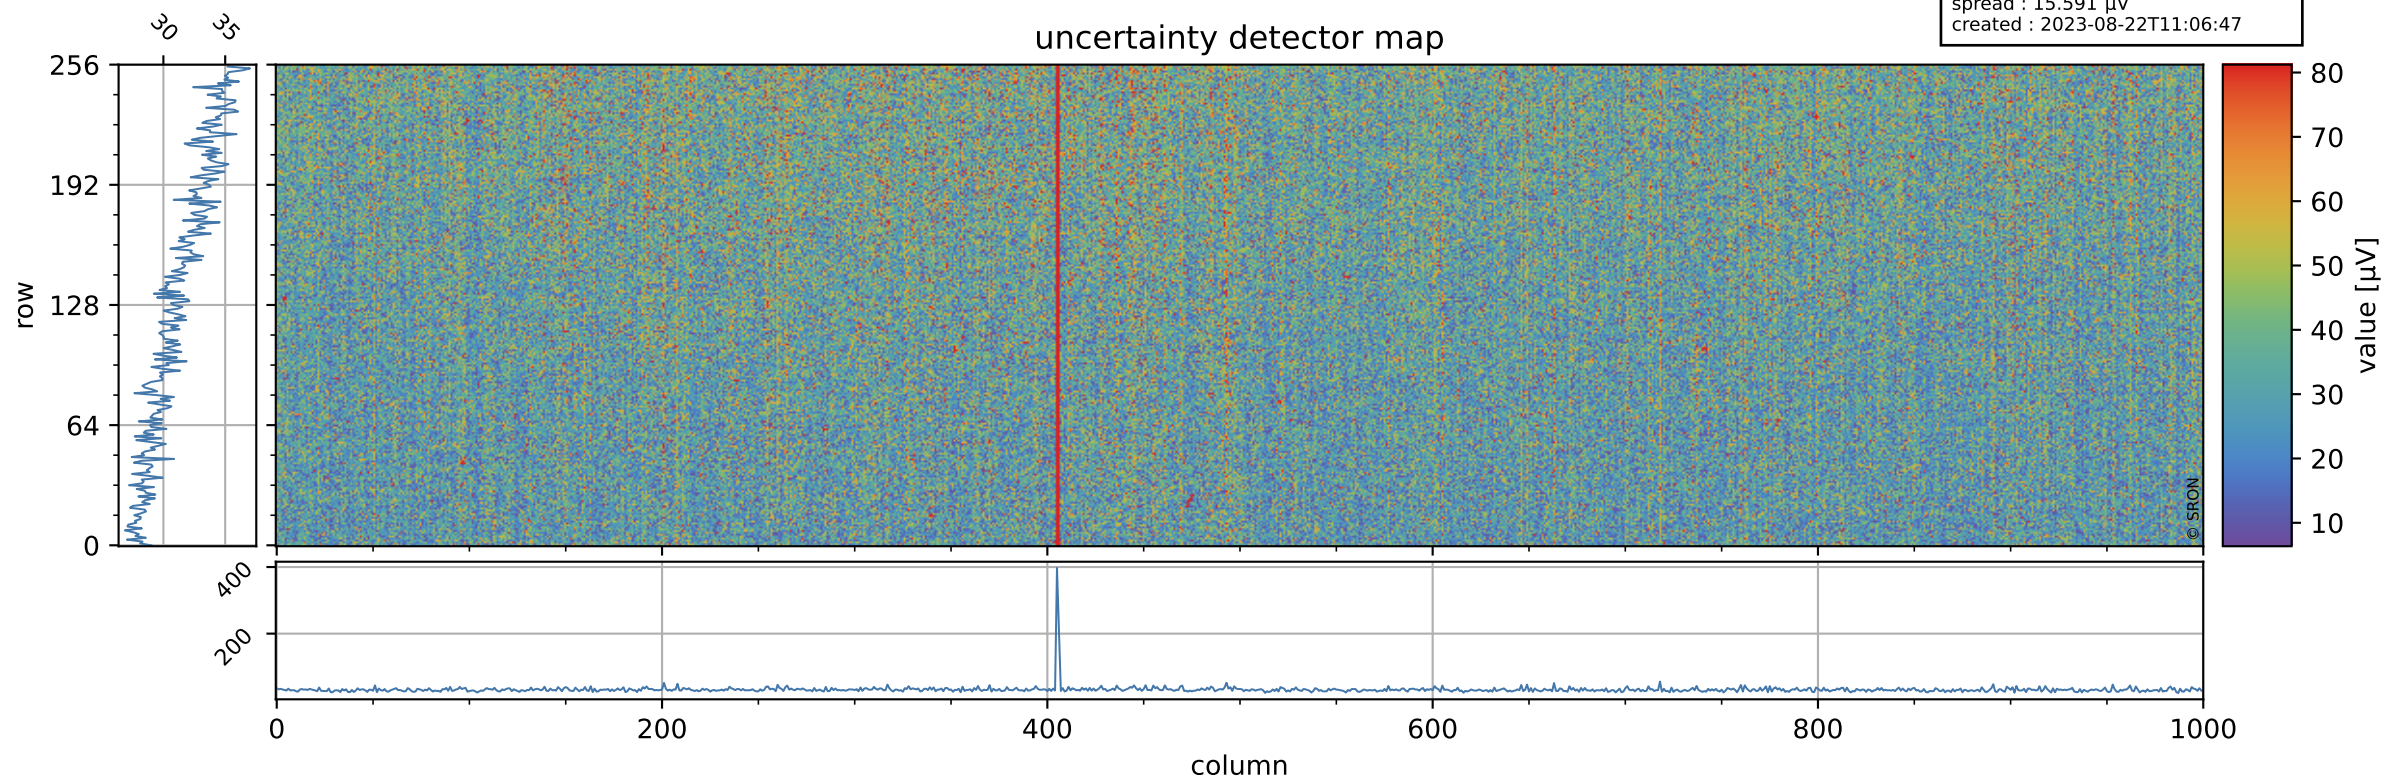

Tropomi SWIR offset (beta nominal)

orbits : 20 in [13132, 13177]
coverage : 2020-04-26 / 2020-04-29
median : 0.52593 V
spread : 0.035914 V
created : 2023-08-22T11:06:46

value detector map

Tropomi SWIR offset (beta nominal)

orbits : 20 in [13132, 13177]
coverage : 2020-04-26 / 2020-04-29
median : 31.572 μV
spread : 15.591 μV
created : 2023-08-22T11:06:47

Tropomi SWIR offset (beta nominal)

orbits : 20 in [13132, 13177]
coverage : 2020-04-26 / 2020-04-29
median : -0.085654 mV
spread : 0.37746 mV
created : 2023-08-22T11:06:47

value compared with SWIR offset CKD

Tropomi SWIR offset (beta nominal) ground-tracks of Sentinel-5P

orbits : 20 in [13132, 13177]
coverage : 2020-04-26 / 2020-04-29
created : 2023-08-22T11:06:47

Tropomi SWIR offset (beta nominal)

orbits : [1867, 13177]
coverage : 2018-02-20 / 2020-04-29
created : 2023-08-22T11:06:48

trend of detector median & temperatures