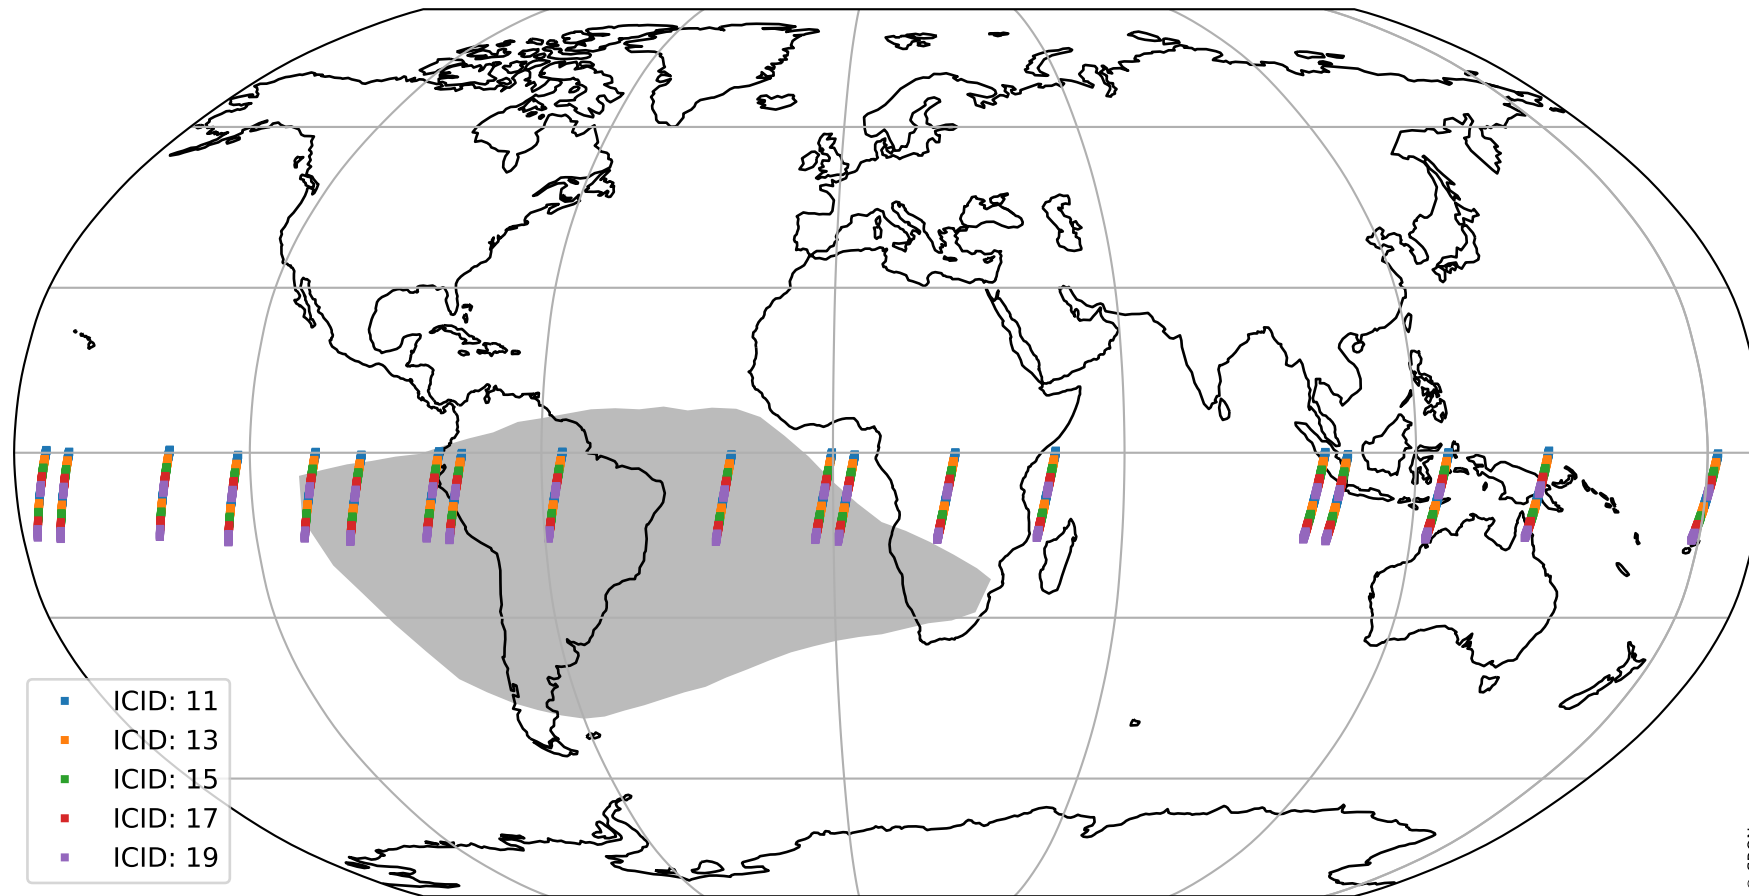

Tropomi SWIR offset (beta nominal)

orbits : 19 in [13177, 13222]
coverage : 2020-04-29 / 2020-05-02
median : 0.52592 V
spread : 0.035915 V
created : 2023-08-22T11:06:48

value detector map

Tropomi SWIR offset (beta nominal)

orbits : 19 in [13177, 13222]
coverage : 2020-04-29 / 2020-05-02
median : 31.623 μV
spread : 15.643 μV
created : 2023-08-22T11:06:49

Tropomi SWIR offset (beta nominal)

orbits : 19 in [13177, 13222]
coverage : 2020-04-29 / 2020-05-02
median : -0.10268 mV
spread : 0.38197 mV
created : 2023-08-22T11:06:49

value compared with SWIR offset CKD

Tropomi SWIR offset (beta nominal) ground-tracks of Sentinel-5P

orbits : 19 in [13177, 13222]
coverage : 2020-04-29 / 2020-05-02
created : 2023-08-22T11:06:49

Tropomi SWIR offset (beta nominal)

orbits : [1867, 13222]
coverage : 2018-02-20 / 2020-05-02
created : 2023-08-22T11:06:49

trend of detector median & temperatures