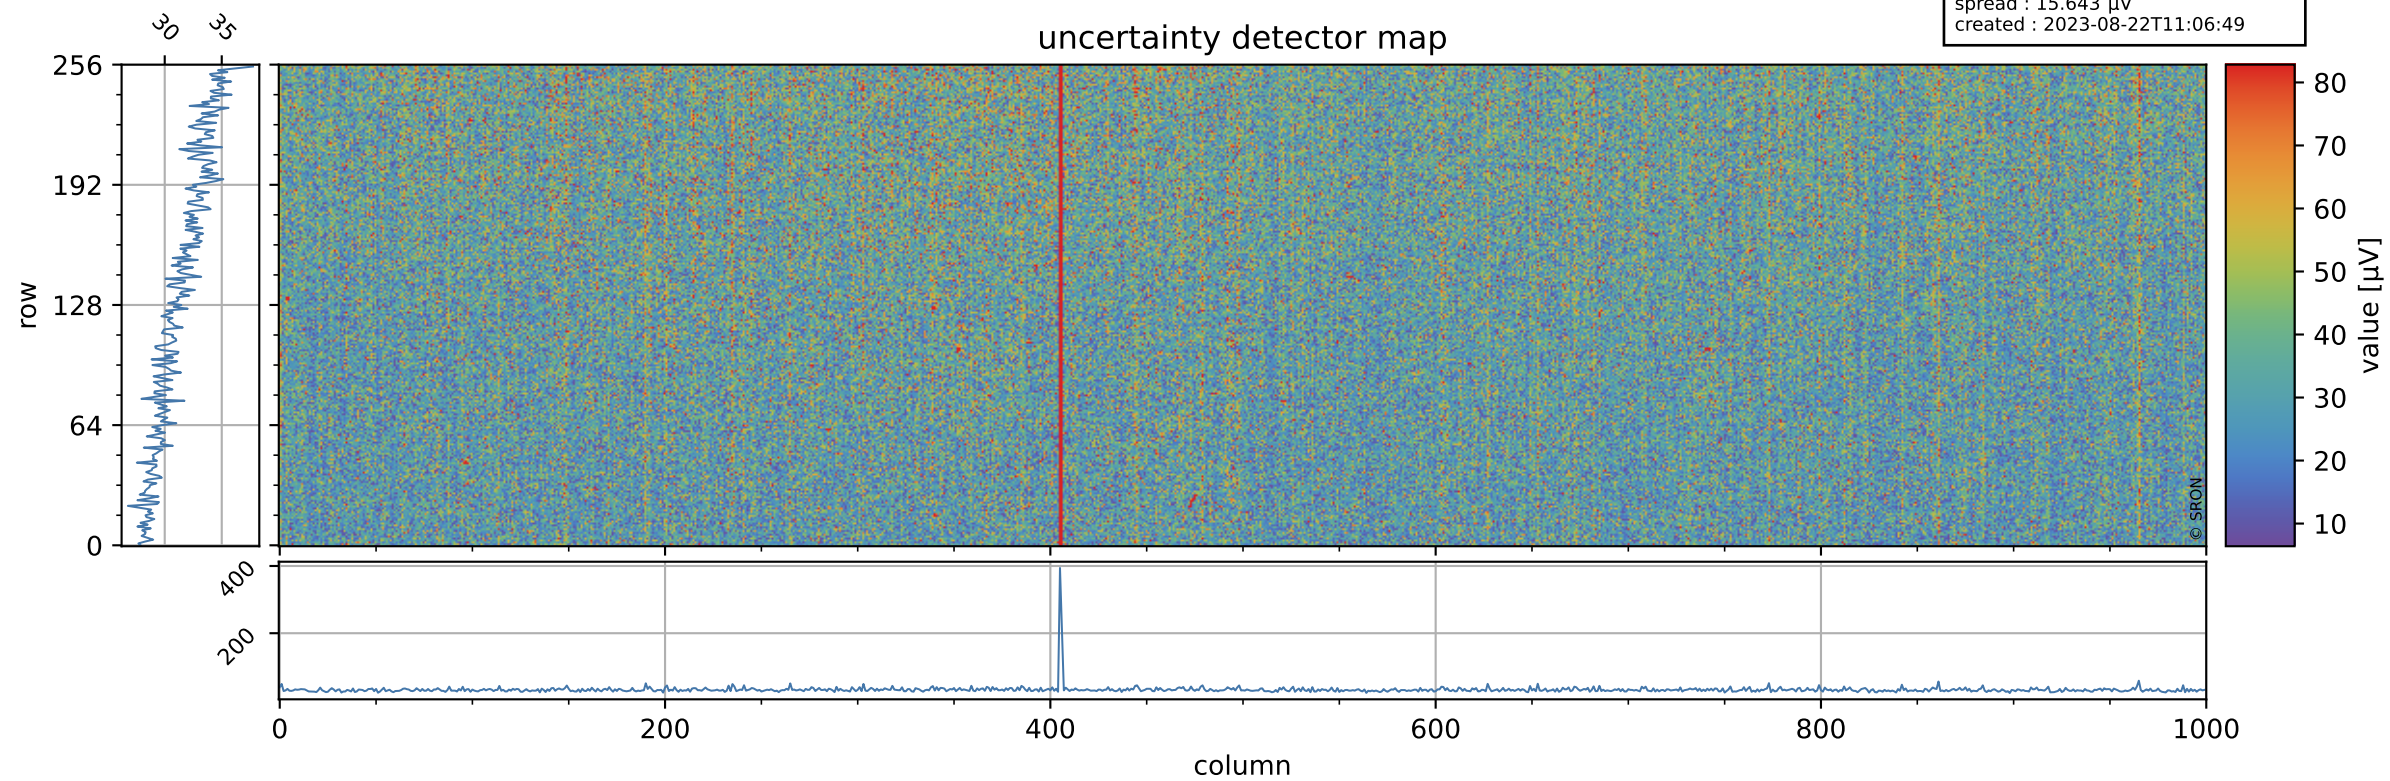

Tropomi SWIR offset (beta nominal)

orbits : 19 in [13177, 13222]
coverage : 2020-04-29 / 2020-05-02
median : 0.52592 V
spread : 0.035915 V
created : 2023-08-22T11:06:48

value detector map

Tropomi SWIR offset (beta nominal)

orbits : 19 in [13177, 13222]
coverage : 2020-04-29 / 2020-05-02
median : 31.623 μV
spread : 15.643 μV
created : 2023-08-22T11:06:49

Tropomi SWIR offset (beta nominal)

orbits : 19 in [13177, 13222]
coverage : 2020-04-29 / 2020-05-02
median : -0.10268 mV
spread : 0.38197 mV
created : 2023-08-22T11:06:49

value compared with SWIR offset CKD

Tropomi SWIR offset (beta nominal) ground-tracks of Sentinel-5P

orbits : 19 in [13177, 13222]
coverage : 2020-04-29 / 2020-05-02
created : 2023-08-22T11:06:49

Tropomi SWIR offset (beta nominal)

orbits : [1867, 13222]
coverage : 2018-02-20 / 2020-05-02
created : 2023-08-22T11:06:49

trend of detector median & temperatures