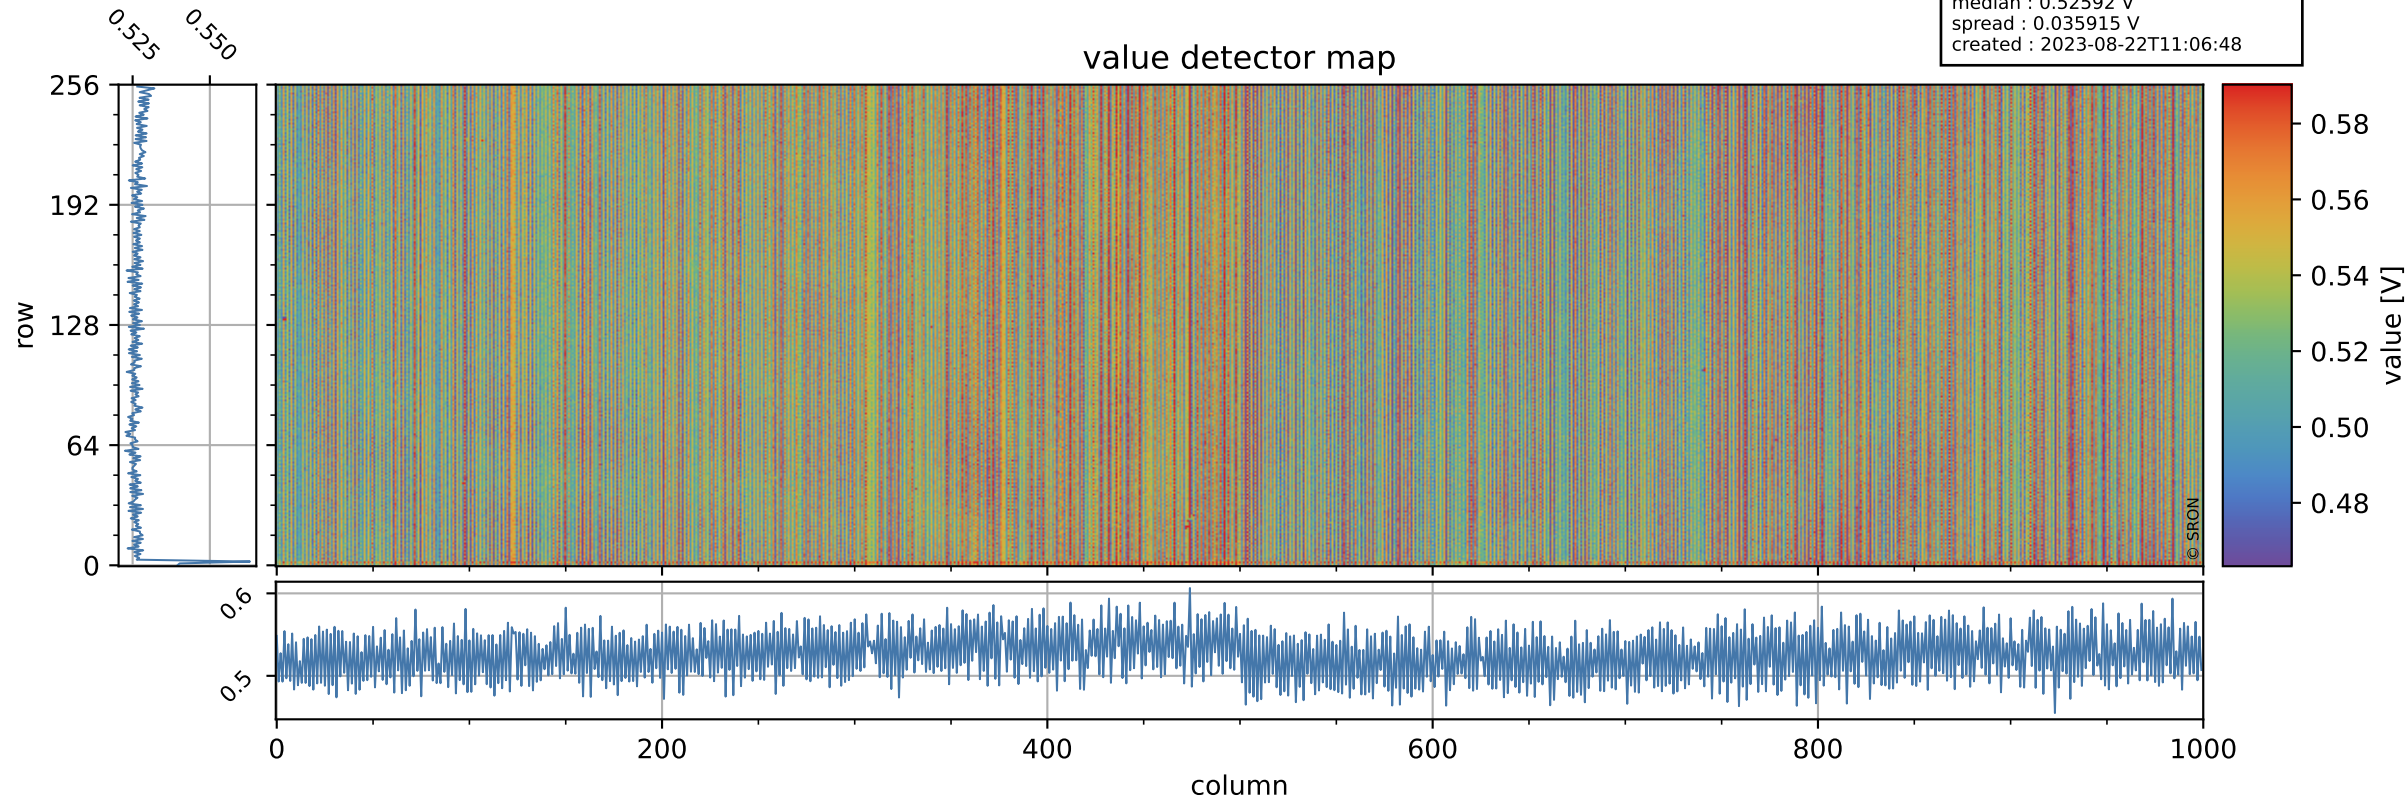

Tropomi SWIR offset (beta nominal)

orbits : 19 in [13177, 13222]
coverage : 2020-04-29 / 2020-05-02
median : 0.52592 V
spread : 0.035915 V
created : 2023-08-22T11:06:48

value detector map

Tropomi SWIR offset (beta nominal)

orbits : 19 in [13177, 13222]
coverage : 2020-04-29 / 2020-05-02
median : 31.623 μV
spread : 15.643 μV
created : 2023-08-22T11:06:49

Tropomi SWIR offset (beta nominal)

orbits : 19 in [13177, 13222]
coverage : 2020-04-29 / 2020-05-02
median : -0.10268 mV
spread : 0.38197 mV
created : 2023-08-22T11:06:49

value compared with SWIR offset CKD

Tropomi SWIR offset (beta nominal) ground-tracks of Sentinel-5P

orbits : 19 in [13177, 13222]
coverage : 2020-04-29 / 2020-05-02
created : 2023-08-22T11:06:49

Tropomi SWIR offset (beta nominal)

orbits : [1867, 13222]
coverage : 2018-02-20 / 2020-05-02
created : 2023-08-22T11:06:49

trend of detector median & temperatures