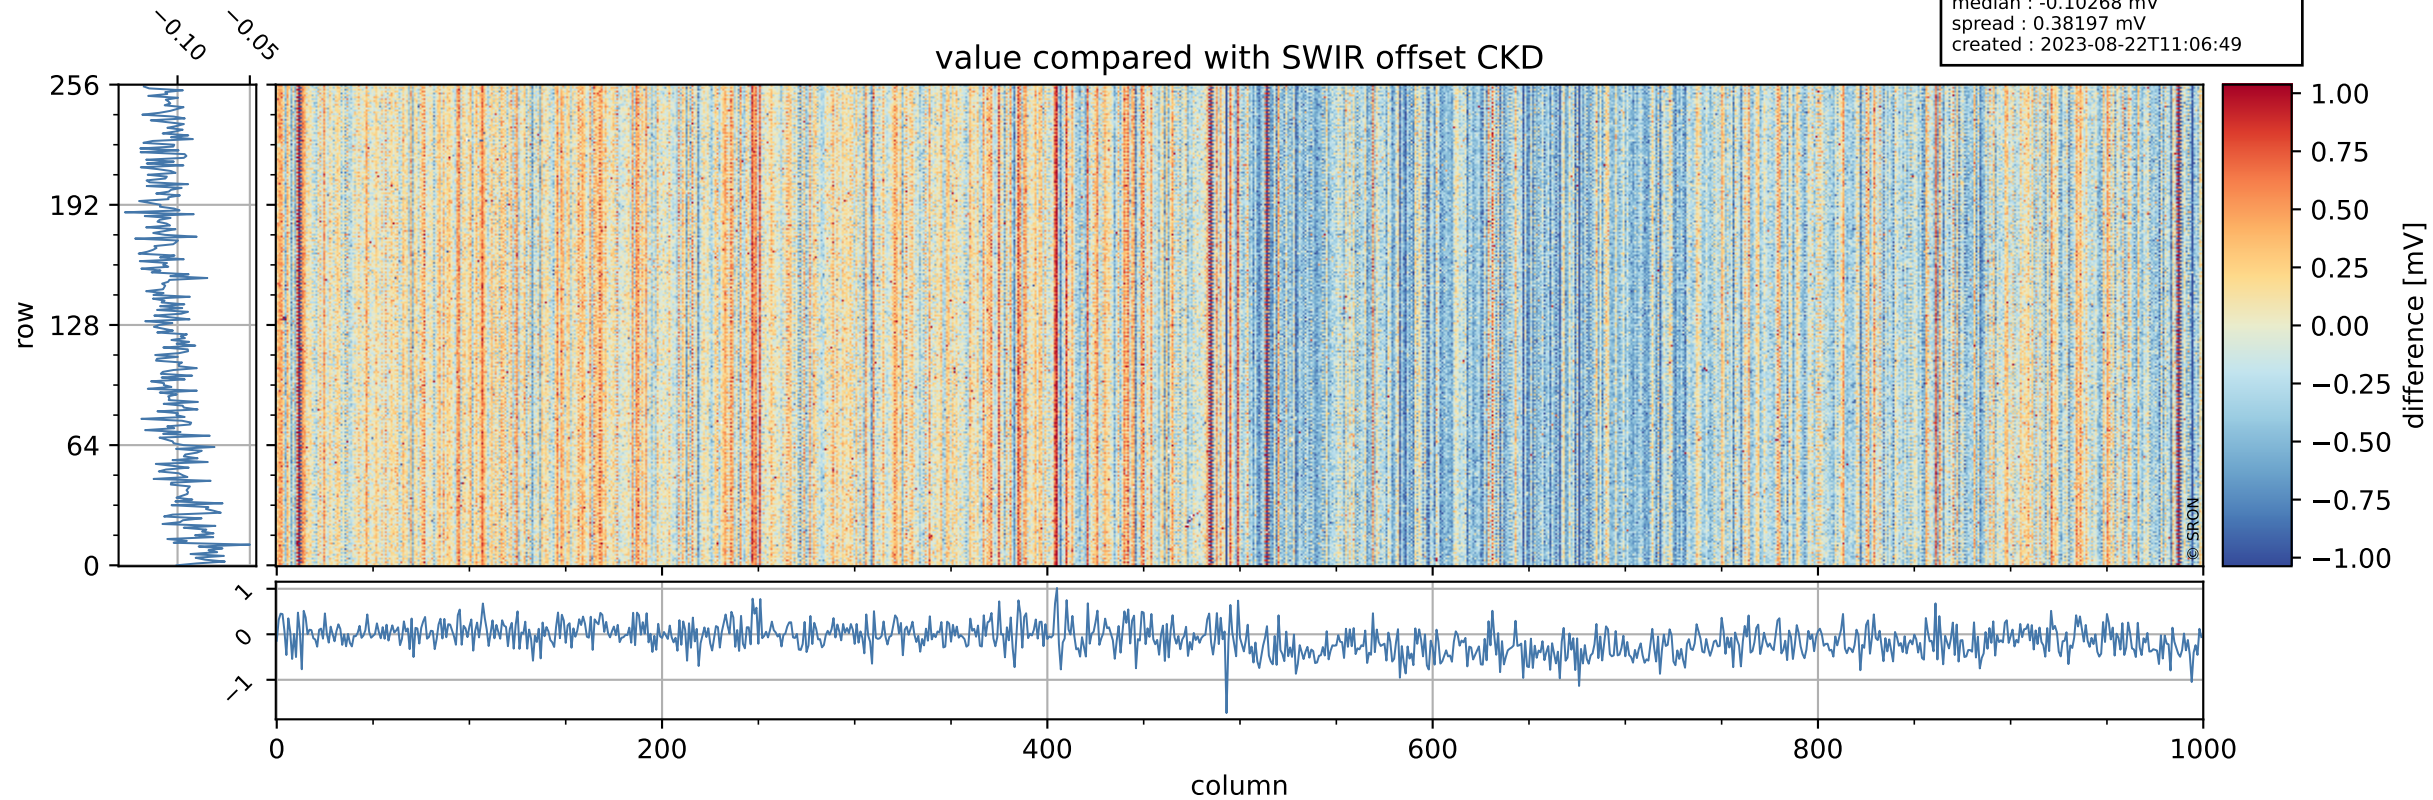

Tropomi SWIR offset (beta nominal)

orbits : 19 in [13177, 13222]
coverage : 2020-04-29 / 2020-05-02
median : 0.52592 V
spread : 0.035915 V
created : 2023-08-22T11:06:48

value detector map

Tropomi SWIR offset (beta nominal)

orbits : 19 in [13177, 13222]
coverage : 2020-04-29 / 2020-05-02
median : 31.623 μV
spread : 15.643 μV
created : 2023-08-22T11:06:49

Tropomi SWIR offset (beta nominal)

orbits : 19 in [13177, 13222]
coverage : 2020-04-29 / 2020-05-02
median : -0.10268 mV
spread : 0.38197 mV
created : 2023-08-22T11:06:49

value compared with SWIR offset CKD

Tropomi SWIR offset (beta nominal) ground-tracks of Sentinel-5P

orbits : 19 in [13177, 13222]
coverage : 2020-04-29 / 2020-05-02
created : 2023-08-22T11:06:49

Tropomi SWIR offset (beta nominal)

orbits : [1867, 13222]
coverage : 2018-02-20 / 2020-05-02
created : 2023-08-22T11:06:49

trend of detector median & temperatures