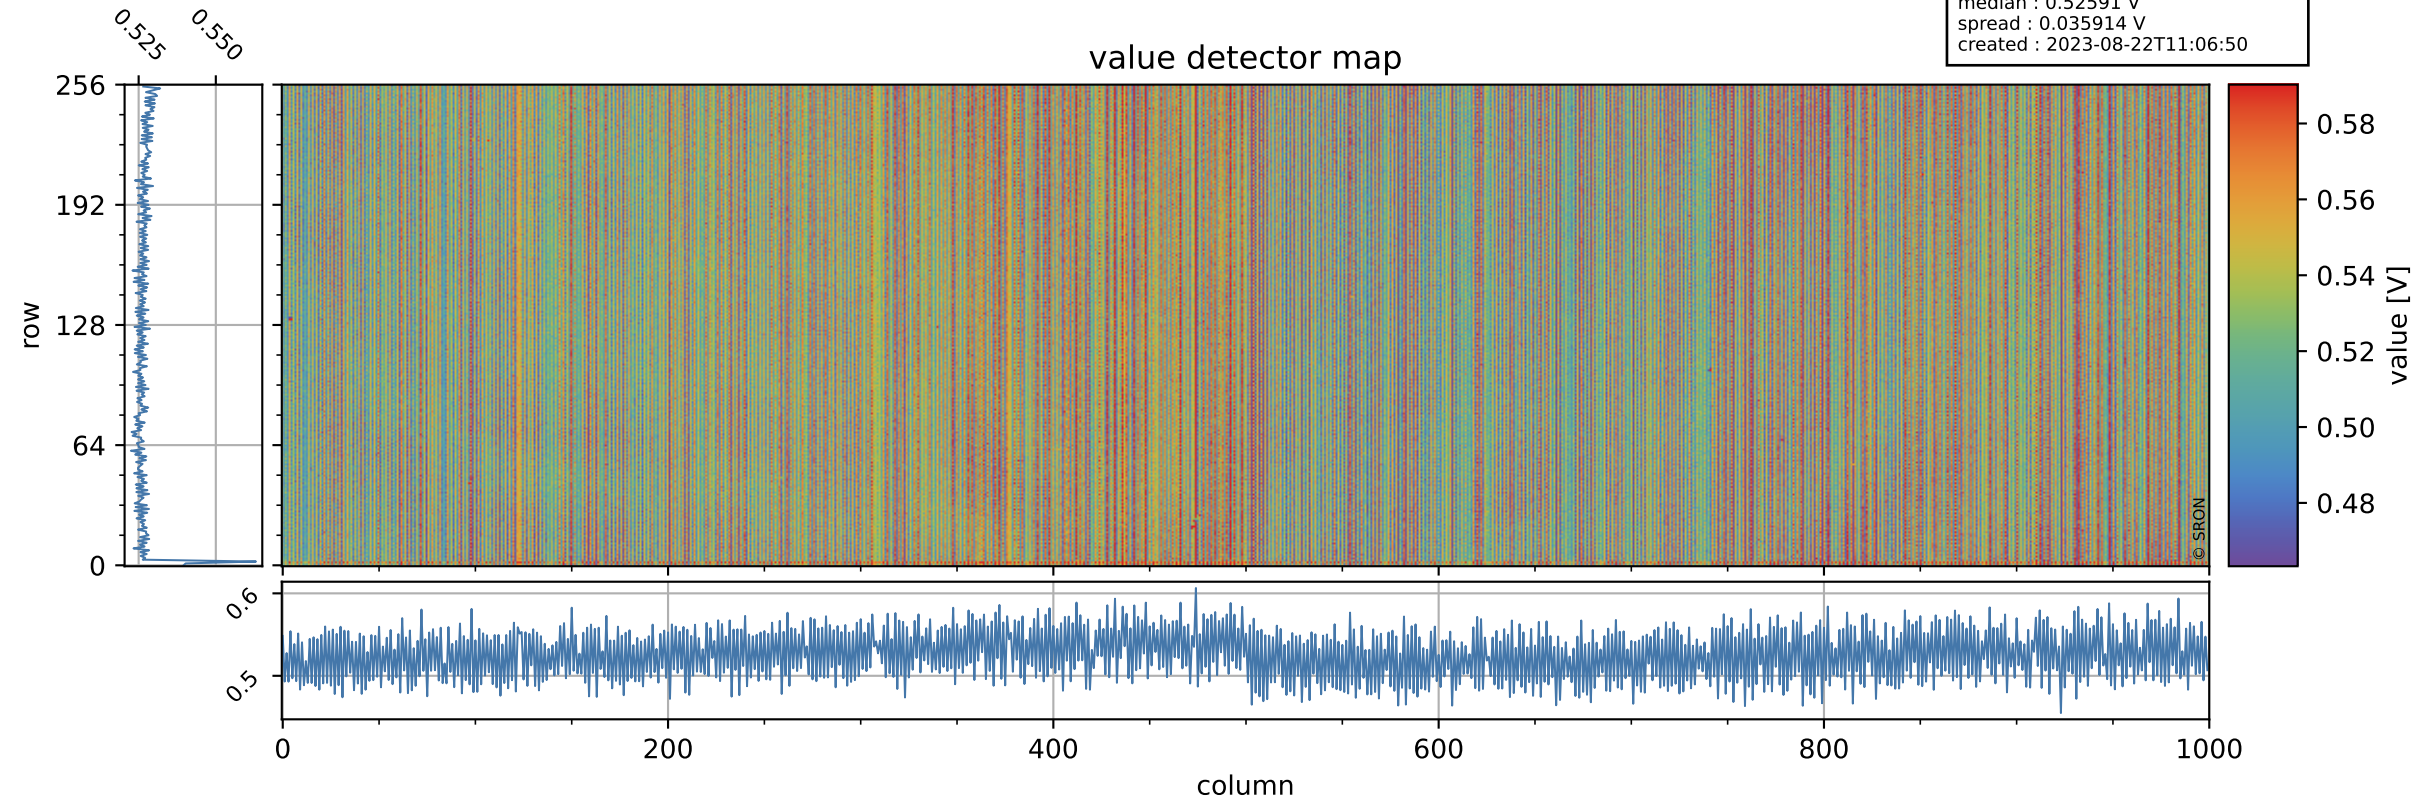

Tropomi SWIR offset (beta nominal)

orbits : 20 in [13222, 13267]
coverage : 2020-05-02 / 2020-05-05
median : 0.52591 V
spread : 0.035914 V
created : 2023-08-22T11:06:50

value detector map

Tropomi SWIR offset (beta nominal)

orbits : 20 in [13222, 13267]
coverage : 2020-05-02 / 2020-05-05
median : 30.569 μV
spread : 15.274 μV
created : 2023-08-22T11:06:50

Tropomi SWIR offset (beta nominal)

orbits : 20 in [13222, 13267]
coverage : 2020-05-02 / 2020-05-05
median : -0.10681 mV
spread : 0.37701 mV
created : 2023-08-22T11:06:51

value compared with SWIR offset CKD

Tropomi SWIR offset (beta nominal) ground-tracks of Sentinel-5P

orbits : 20 in [13222, 13267]
coverage : 2020-05-02 / 2020-05-05
created : 2023-08-22T11:06:51

Tropomi SWIR offset (beta nominal)

orbits : [1867, 13267]
coverage : 2018-02-20 / 2020-05-05
created : 2023-08-22T11:06:51

trend of detector median & temperatures