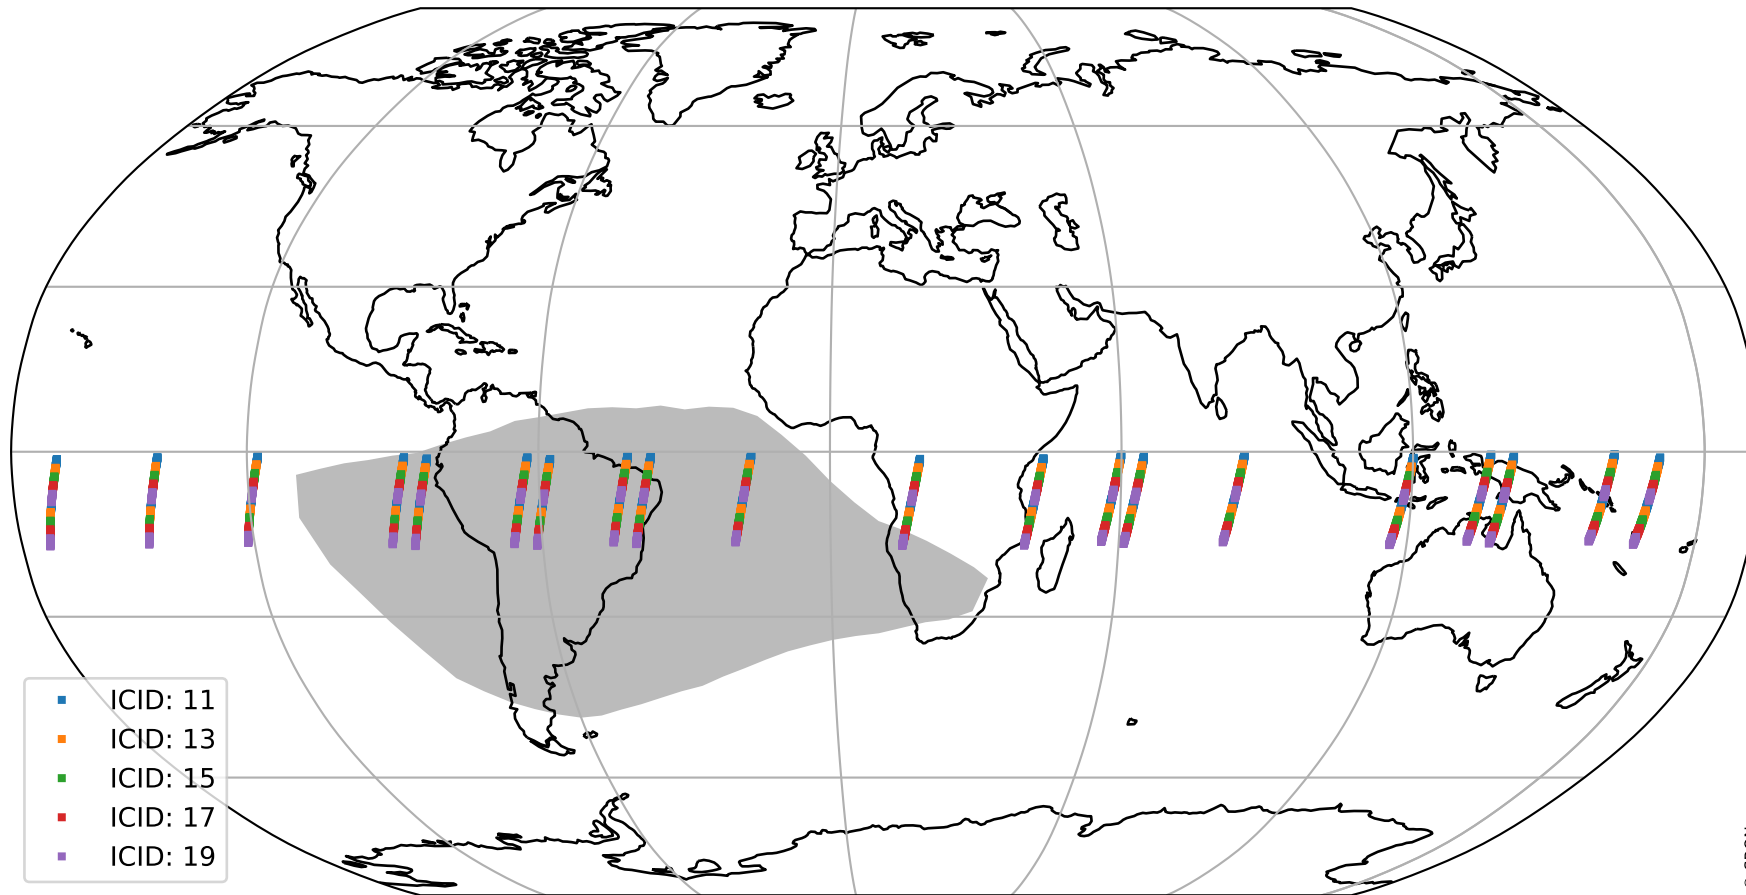

Tropomi SWIR offset (beta nominal)

orbits : 20 in [13222, 13267]
coverage : 2020-05-02 / 2020-05-05
median : 0.52591 V
spread : 0.035914 V
created : 2023-08-22T11:06:50

value detector map

Tropomi SWIR offset (beta nominal)

orbits : 20 in [13222, 13267]
coverage : 2020-05-02 / 2020-05-05
median : 30.569 μV
spread : 15.274 μV
created : 2023-08-22T11:06:50

Tropomi SWIR offset (beta nominal)

orbits : 20 in [13222, 13267]
coverage : 2020-05-02 / 2020-05-05
median : -0.10681 mV
spread : 0.37701 mV
created : 2023-08-22T11:06:51

value compared with SWIR offset CKD

Tropomi SWIR offset (beta nominal) ground-tracks of Sentinel-5P

orbits : 20 in [13222, 13267]
coverage : 2020-05-02 / 2020-05-05
created : 2023-08-22T11:06:51

Tropomi SWIR offset (beta nominal)

orbits : [1867, 13267]
coverage : 2018-02-20 / 2020-05-05
created : 2023-08-22T11:06:51

trend of detector median & temperatures