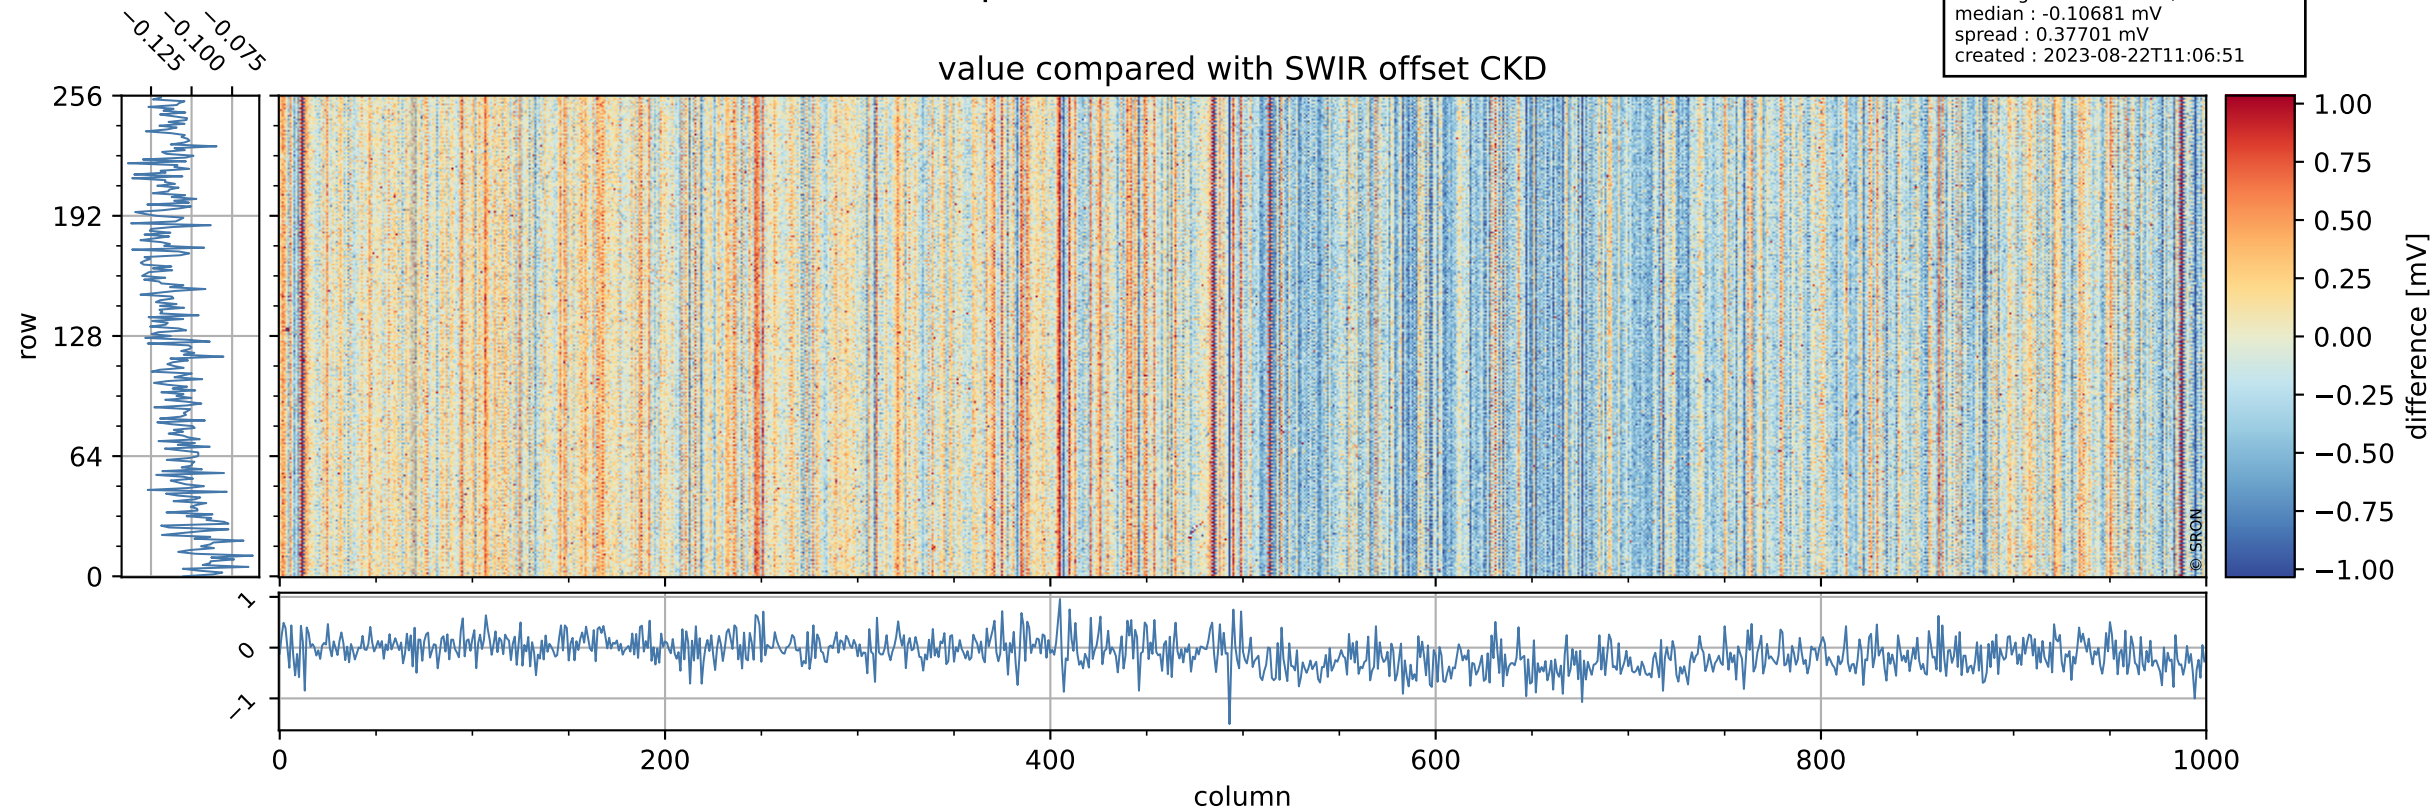

Tropomi SWIR offset (beta nominal)

orbits : 20 in [13222, 13267]
coverage : 2020-05-02 / 2020-05-05
median : 0.52591 V
spread : 0.035914 V
created : 2023-08-22T11:06:50

value detector map

Tropomi SWIR offset (beta nominal)

orbits : 20 in [13222, 13267]
coverage : 2020-05-02 / 2020-05-05
median : 30.569 μV
spread : 15.274 μV
created : 2023-08-22T11:06:50

Tropomi SWIR offset (beta nominal)

orbits : 20 in [13222, 13267]
coverage : 2020-05-02 / 2020-05-05
median : -0.10681 mV
spread : 0.37701 mV
created : 2023-08-22T11:06:51

value compared with SWIR offset CKD

Tropomi SWIR offset (beta nominal) ground-tracks of Sentinel-5P

orbits : 20 in [13222, 13267]
coverage : 2020-05-02 / 2020-05-05
created : 2023-08-22T11:06:51

Tropomi SWIR offset (beta nominal)

orbits : [1867, 13267]
coverage : 2018-02-20 / 2020-05-05
created : 2023-08-22T11:06:51

trend of detector median & temperatures