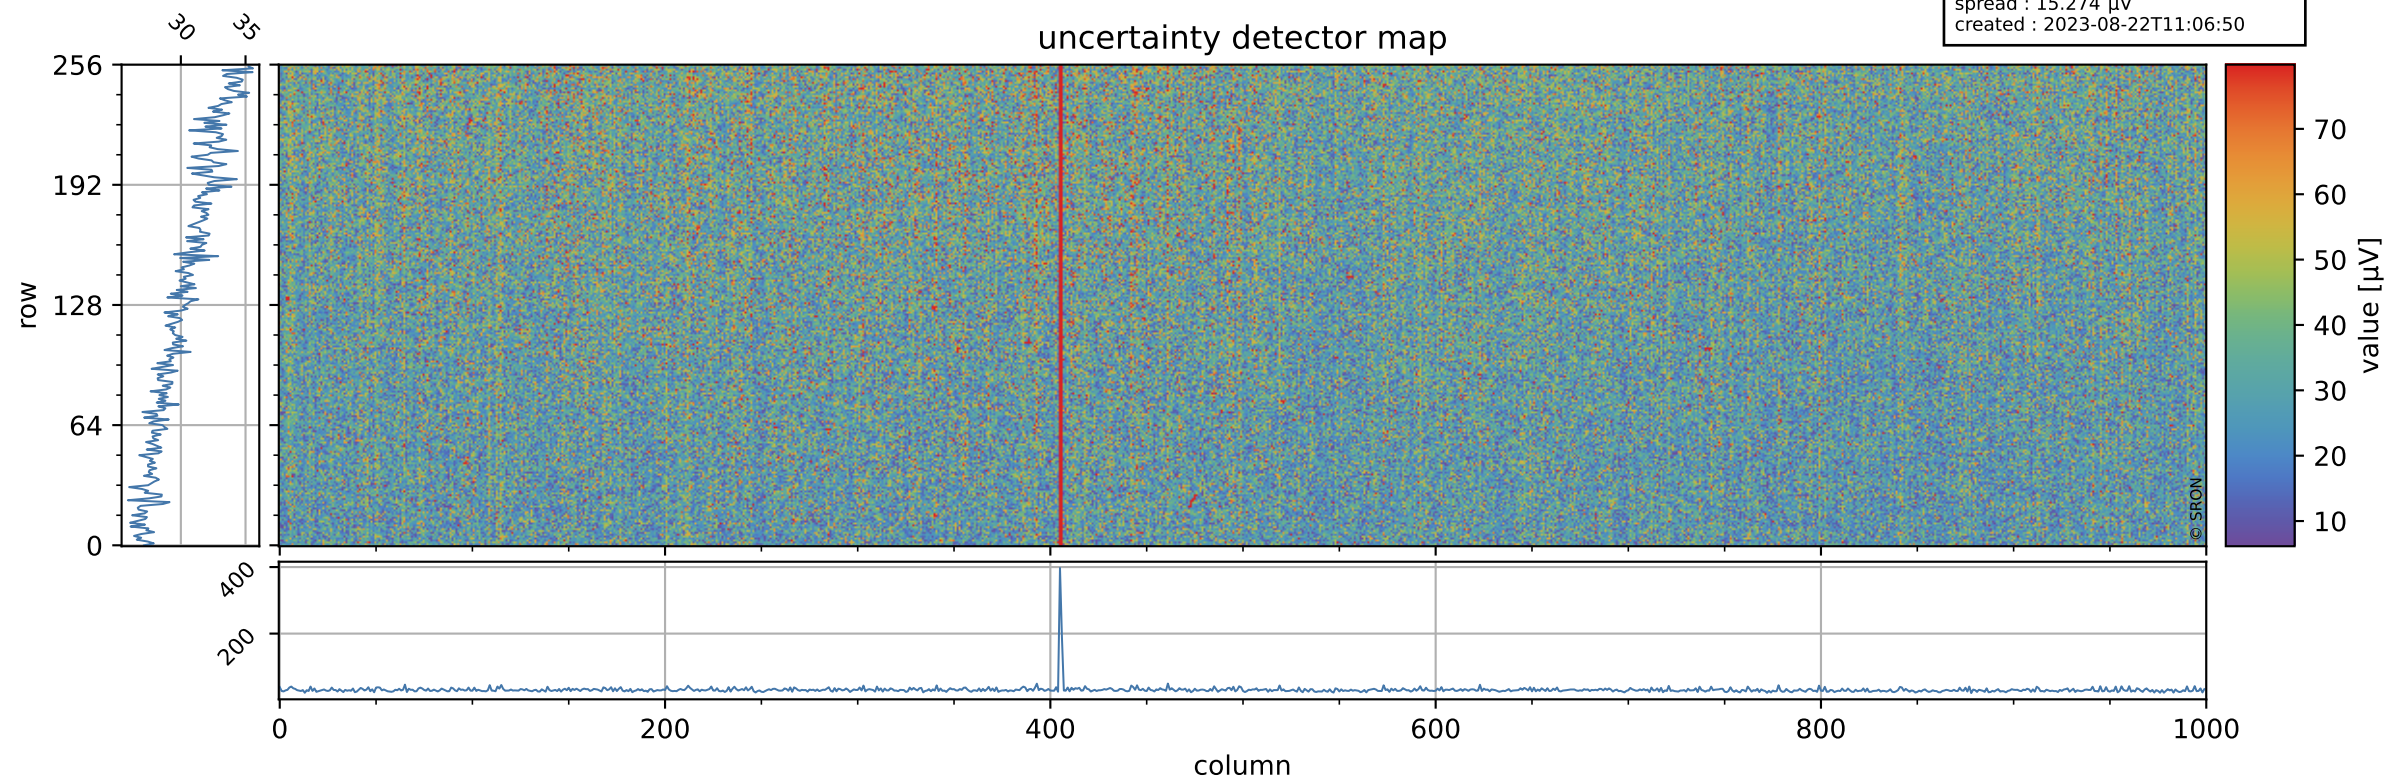

Tropomi SWIR offset (beta nominal)

orbits : 20 in [13222, 13267]
coverage : 2020-05-02 / 2020-05-05
median : 0.52591 V
spread : 0.035914 V
created : 2023-08-22T11:06:50

value detector map

Tropomi SWIR offset (beta nominal)

orbits : 20 in [13222, 13267]
coverage : 2020-05-02 / 2020-05-05
median : 30.569 μV
spread : 15.274 μV
created : 2023-08-22T11:06:50

Tropomi SWIR offset (beta nominal)

orbits : 20 in [13222, 13267]
coverage : 2020-05-02 / 2020-05-05
median : -0.10681 mV
spread : 0.37701 mV
created : 2023-08-22T11:06:51

value compared with SWIR offset CKD

Tropomi SWIR offset (beta nominal) ground-tracks of Sentinel-5P

orbits : 20 in [13222, 13267]
coverage : 2020-05-02 / 2020-05-05
created : 2023-08-22T11:06:51

Tropomi SWIR offset (beta nominal)

orbits : [1867, 13267]
coverage : 2018-02-20 / 2020-05-05
created : 2023-08-22T11:06:51

trend of detector median & temperatures