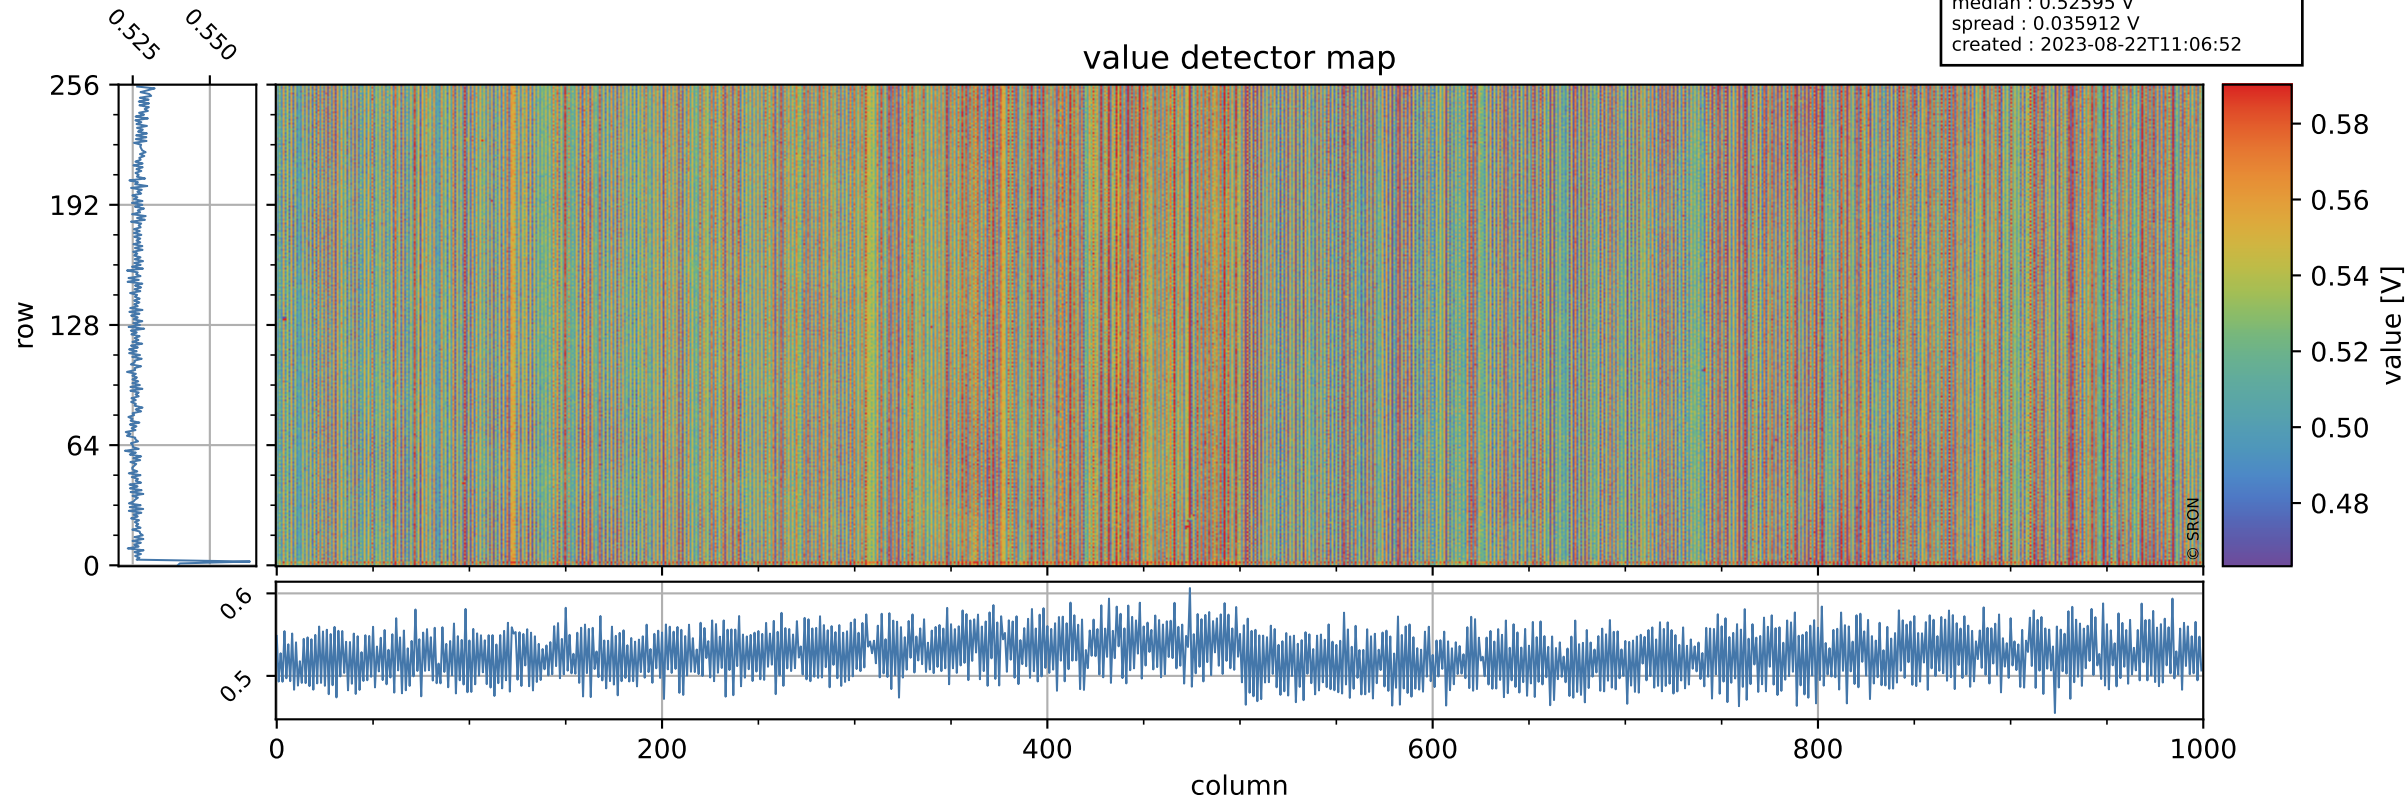

# Tropomi SWIR offset (beta nominal)

orbits : 18 in [13267, 13312]  
coverage : 2020-05-05 / 2020-05-08  
median : 0.52595 V  
spread : 0.035912 V  
created : 2023-08-22T11:06:52

## value detector map

# Tropomi SWIR offset (beta nominal)

orbits : 18 in [13267, 13312]  
coverage : 2020-05-05 / 2020-05-08  
median : 31.393  $\mu\text{V}$   
spread : 15.627  $\mu\text{V}$   
created : 2023-08-22T11:06:53

# Tropomi SWIR offset (beta nominal) ground-tracks of Sentinel-5P

orbits : 18 in [13267, 13312]  
coverage : 2020-05-05 / 2020-05-08  
created : 2023-08-22T11:06:53