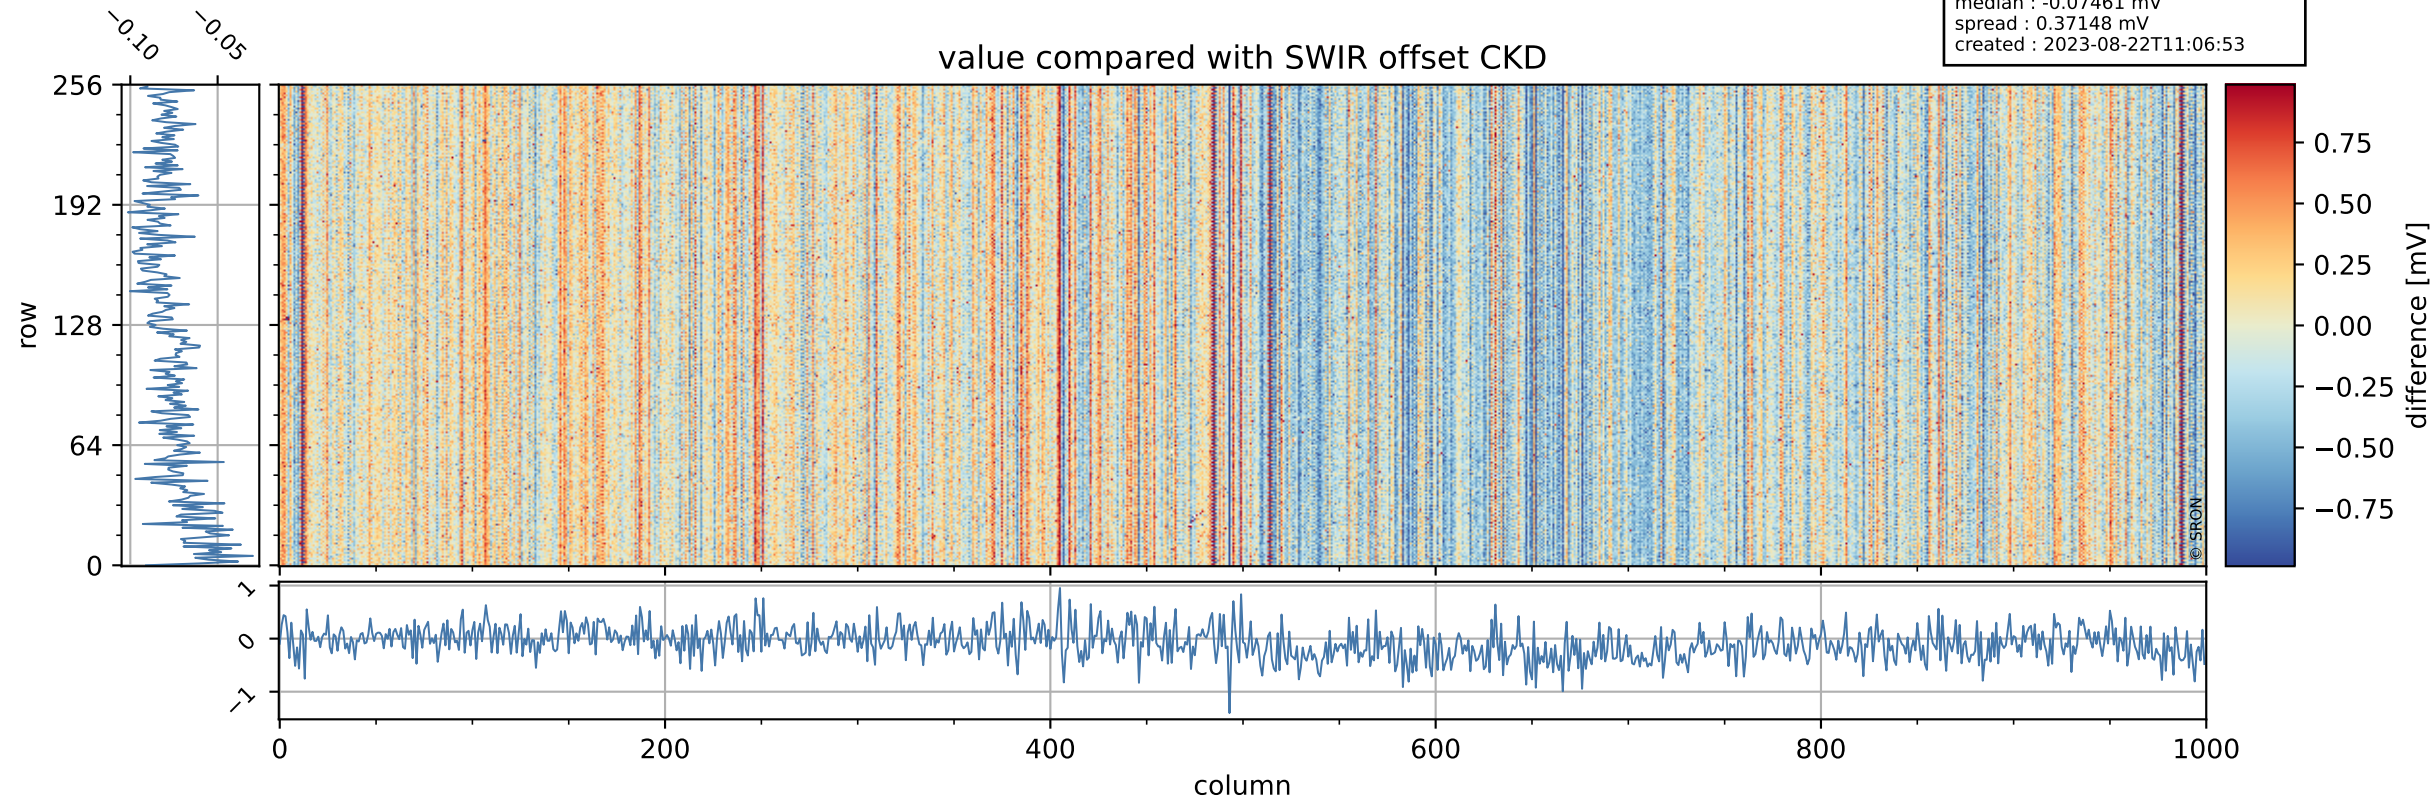

## value detector map

# Tropomi SWIR offset (beta nominal)

orbits : 18 in [13267, 13312]  
coverage : 2020-05-05 / 2020-05-08  
median : 31.393  $\mu\text{V}$   
spread : 15.627  $\mu\text{V}$   
created : 2023-08-22T11:06:53

# Tropomi SWIR offset (beta nominal)

orbits : 18 in [13267, 13312]  
coverage : 2020-05-05 / 2020-05-08  
median : -0.07461 mV  
spread : 0.37148 mV  
created : 2023-08-22T11:06:53

value compared with SWIR offset CKD

# Tropomi SWIR offset (beta nominal) ground-tracks of Sentinel-5P

orbits : 18 in [13267, 13312]  
coverage : 2020-05-05 / 2020-05-08  
created : 2023-08-22T11:06:53