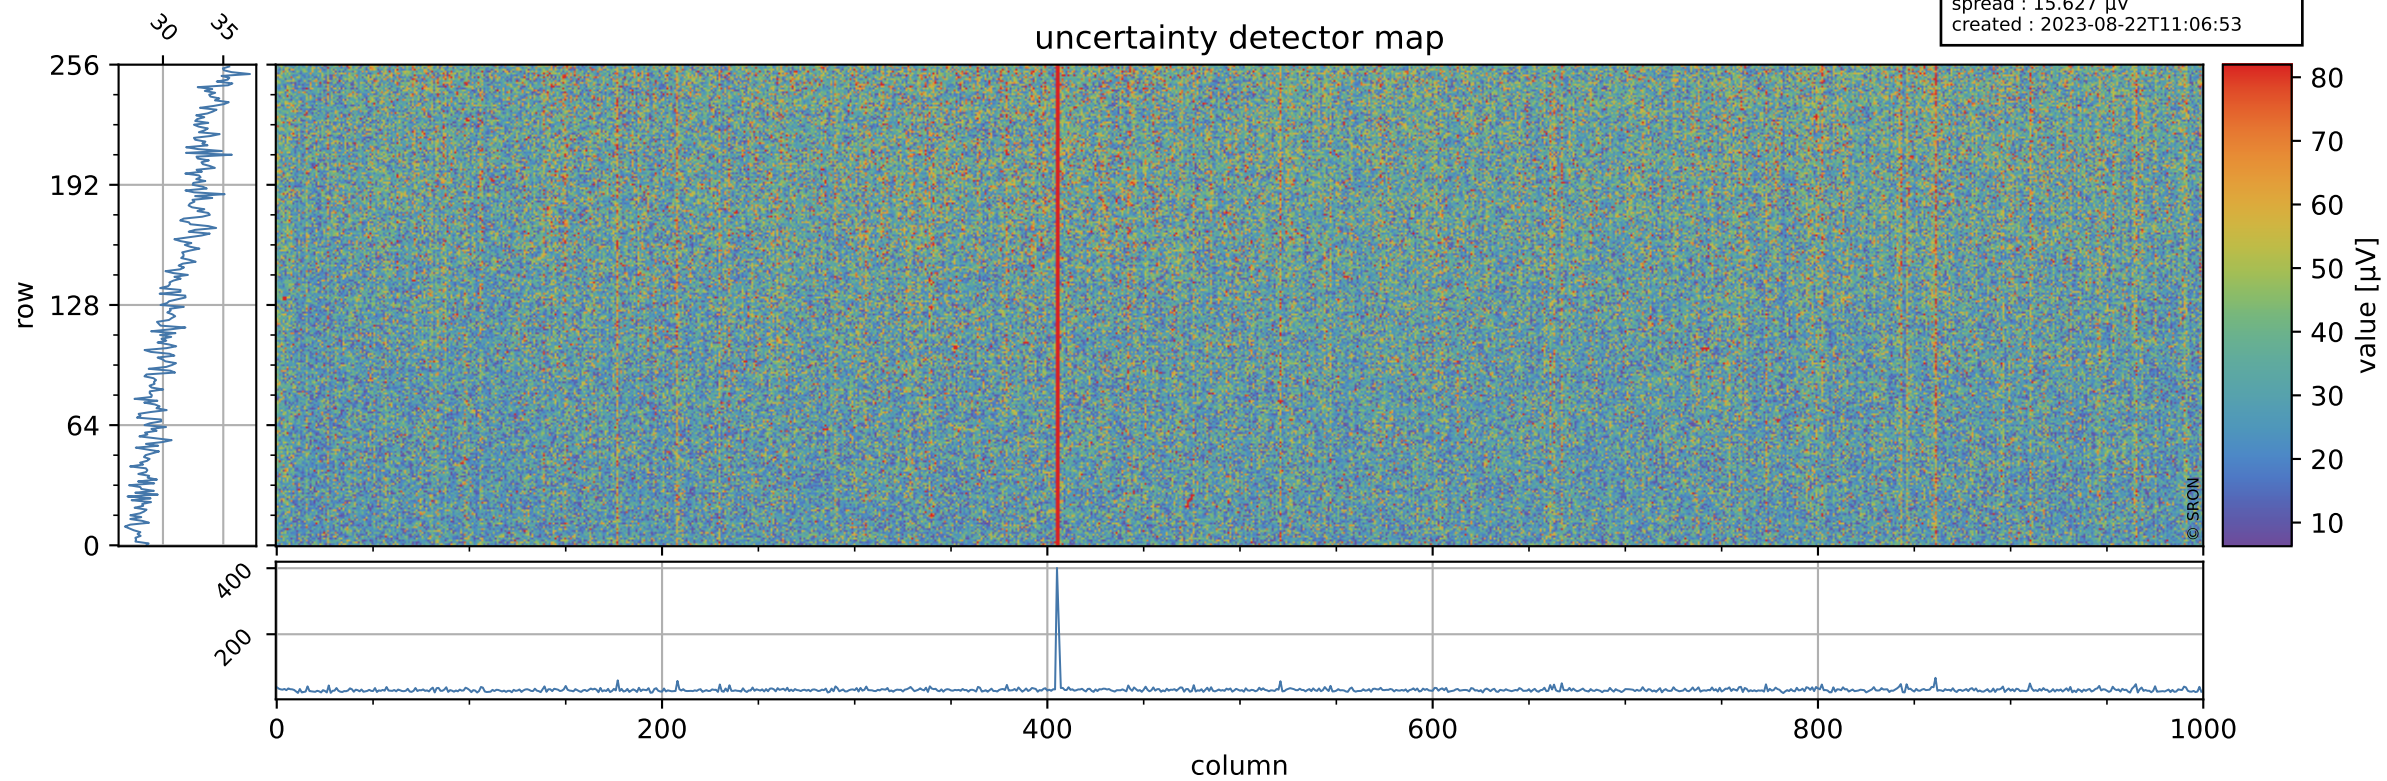

# Tropomi SWIR offset (beta nominal)

orbits : 18 in [13267, 13312]  
coverage : 2020-05-05 / 2020-05-08  
median : 0.52595 V  
spread : 0.035912 V  
created : 2023-08-22T11:06:52

## value detector map

# Tropomi SWIR offset (beta nominal)

orbits : 18 in [13267, 13312]  
coverage : 2020-05-05 / 2020-05-08  
median : 31.393  $\mu\text{V}$   
spread : 15.627  $\mu\text{V}$   
created : 2023-08-22T11:06:53

# Tropomi SWIR offset (beta nominal) ground-tracks of Sentinel-5P

orbits : 18 in [13267, 13312]  
coverage : 2020-05-05 / 2020-05-08  
created : 2023-08-22T11:06:53