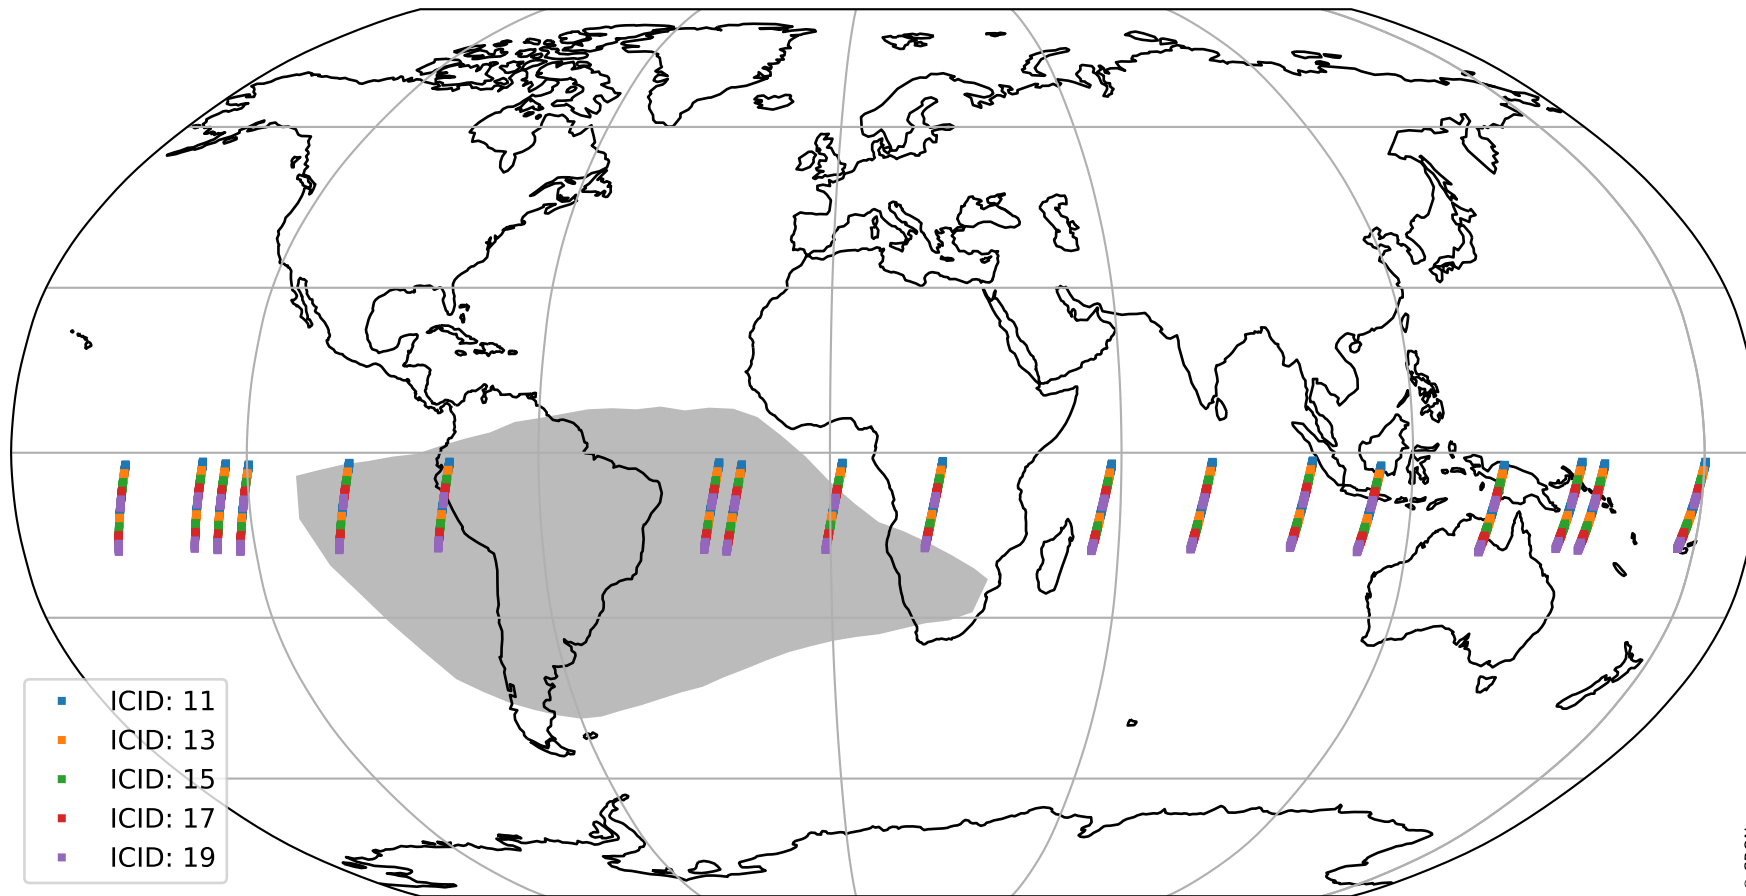

# Tropomi SWIR offset (beta nominal)

orbits : 18 in [13267, 13312]  
coverage : 2020-05-05 / 2020-05-08  
median : 31.393  $\mu\text{V}$   
spread : 15.627  $\mu\text{V}$   
created : 2023-08-22T11:06:53

# Tropomi SWIR offset (beta nominal)

orbits : 18 in [13267, 13312]  
coverage : 2020-05-05 / 2020-05-08  
median : -0.07461 mV  
spread : 0.37148 mV  
created : 2023-08-22T11:06:53

value compared with SWIR offset CKD

# Tropomi SWIR offset (beta nominal) ground-tracks of Sentinel-5P

orbits : 18 in [13267, 13312]  
coverage : 2020-05-05 / 2020-05-08  
created : 2023-08-22T11:06:53

# Tropomi SWIR offset (beta nominal)

orbits : [1867, 13312]  
coverage : 2018-02-20 / 2020-05-08  
created : 2023-08-22T11:06:53