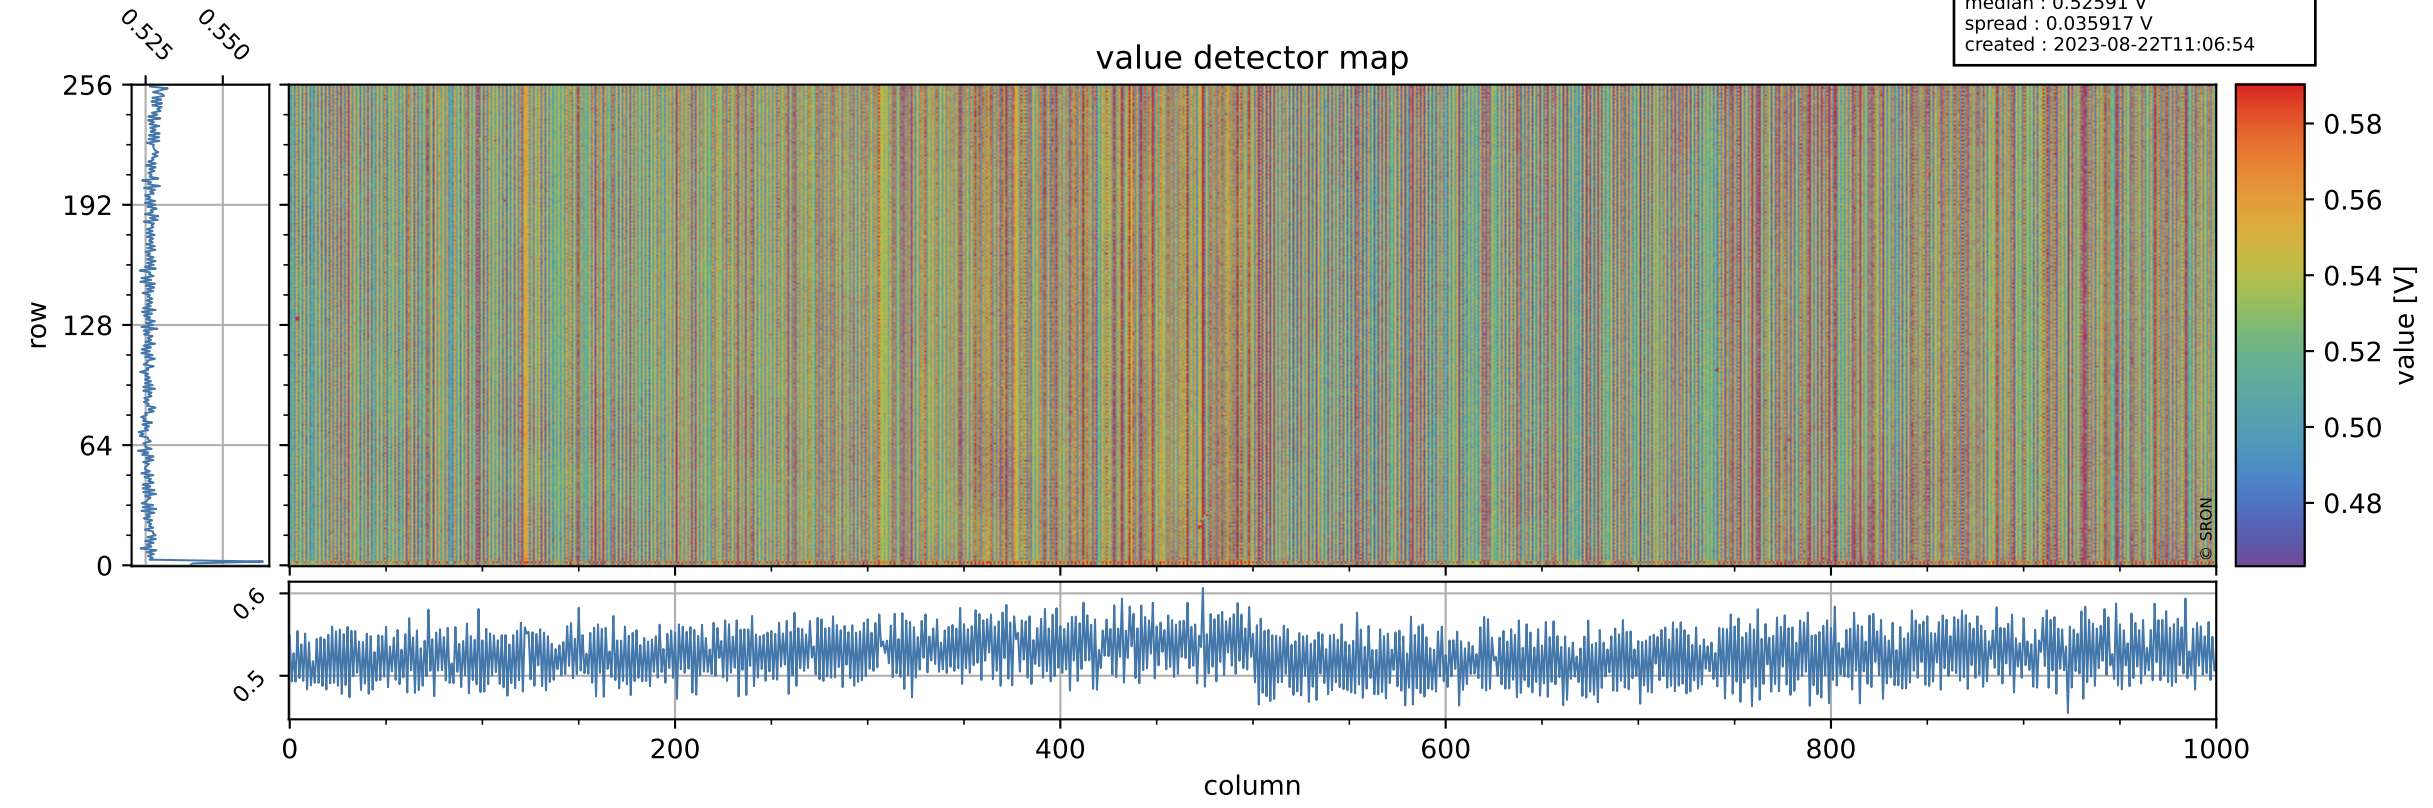

Tropomi SWIR offset (beta nominal)

orbits : 20 in [13312, 13357]
coverage : 2020-05-08 / 2020-05-11
median : 0.52591 V
spread : 0.035917 V
created : 2023-08-22T11:06:54

value detector map

Tropomi SWIR offset (beta nominal)

orbits : 20 in [13312, 13357]
coverage : 2020-05-08 / 2020-05-11
median : 31.368 μV
spread : 15.37 μV
created : 2023-08-22T11:06:54

Tropomi SWIR offset (beta nominal)

orbits : 20 in [13312, 13357]
coverage : 2020-05-08 / 2020-05-11
median : -0.10559 mV
spread : 0.38579 mV
created : 2023-08-22T11:06:55

value compared with SWIR offset CKD

Tropomi SWIR offset (beta nominal) ground-tracks of Sentinel-5P

orbits : 20 in [13312, 13357]
coverage : 2020-05-08 / 2020-05-11
created : 2023-08-22T11:06:55

Tropomi SWIR offset (beta nominal)

orbits : [1867, 13357]
coverage : 2018-02-20 / 2020-05-11
created : 2023-08-22T11:06:55

trend of detector median & temperatures