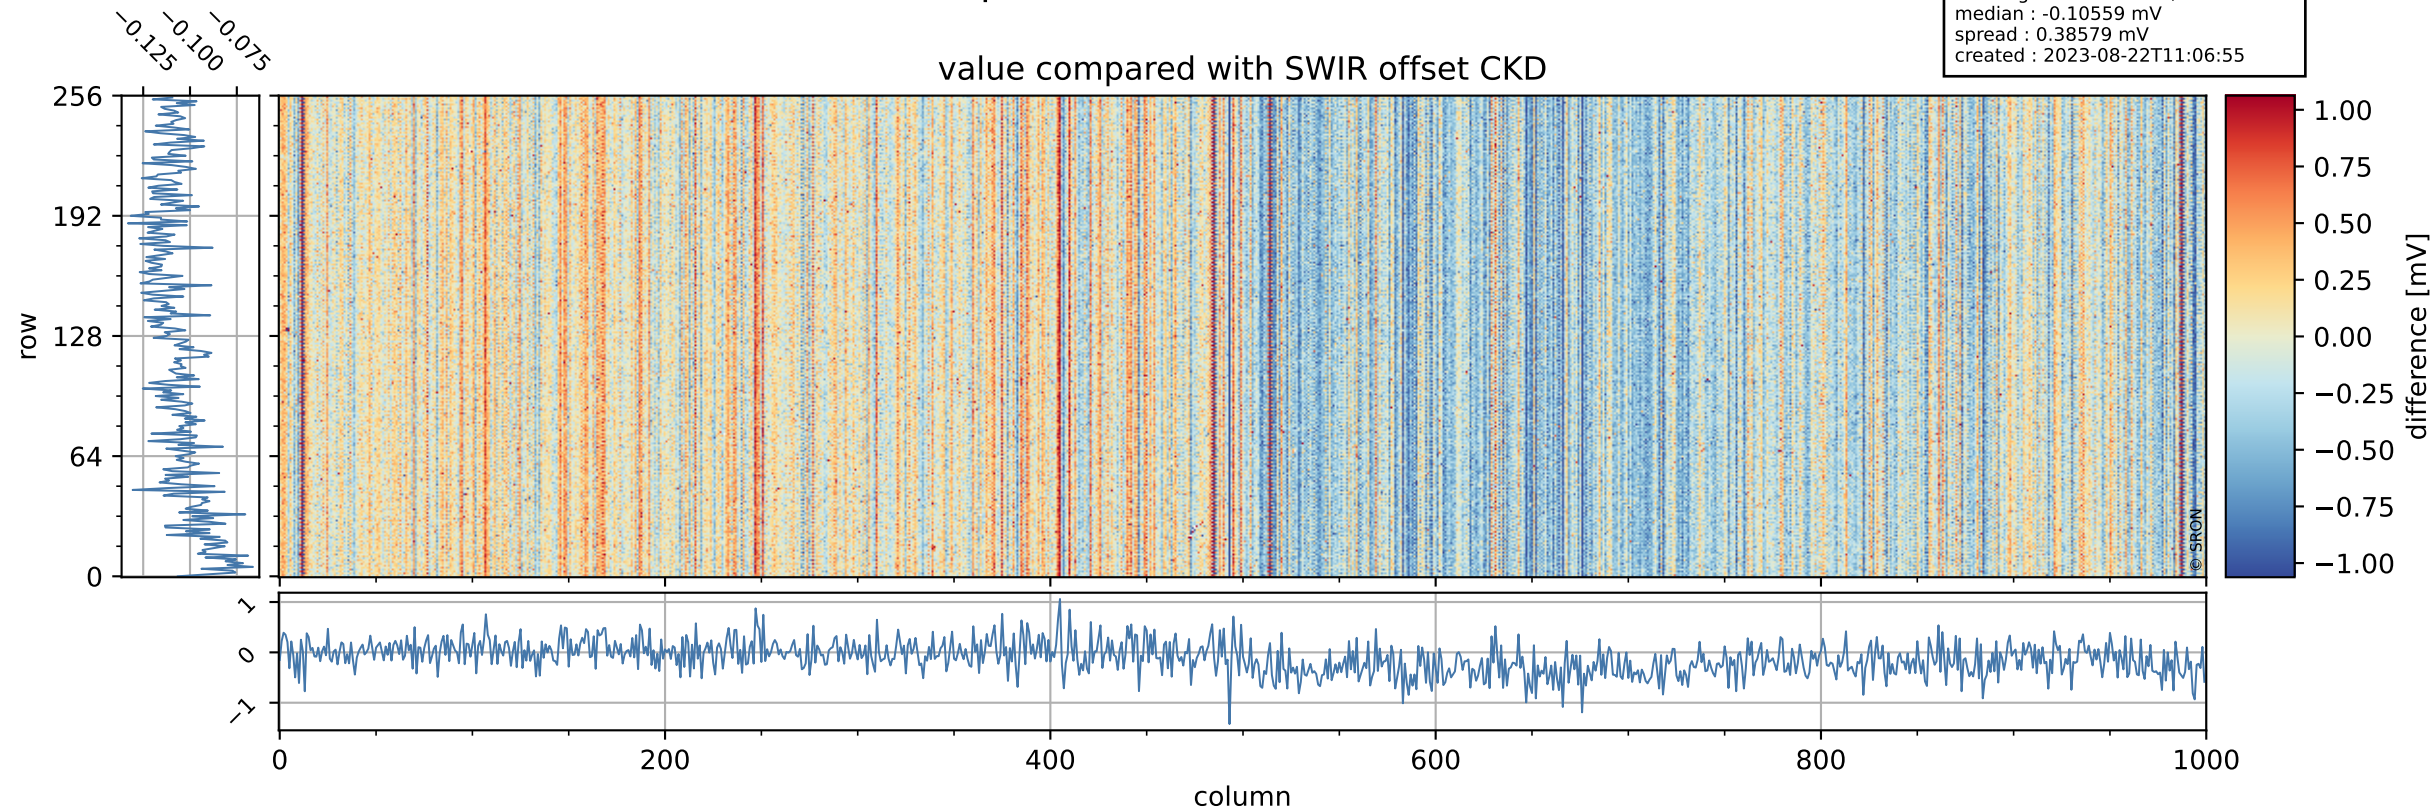

Tropomi SWIR offset (beta nominal)

orbits : 20 in [13312, 13357]
coverage : 2020-05-08 / 2020-05-11
median : 0.52591 V
spread : 0.035917 V
created : 2023-08-22T11:06:54

value detector map

Tropomi SWIR offset (beta nominal)

orbits : 20 in [13312, 13357]
coverage : 2020-05-08 / 2020-05-11
median : 31.368 μV
spread : 15.37 μV
created : 2023-08-22T11:06:54

Tropomi SWIR offset (beta nominal)

orbits : 20 in [13312, 13357]
coverage : 2020-05-08 / 2020-05-11
median : -0.10559 mV
spread : 0.38579 mV
created : 2023-08-22T11:06:55

value compared with SWIR offset CKD

Tropomi SWIR offset (beta nominal) ground-tracks of Sentinel-5P

orbits : 20 in [13312, 13357]
coverage : 2020-05-08 / 2020-05-11
created : 2023-08-22T11:06:55

Tropomi SWIR offset (beta nominal)

orbits : [1867, 13357]
coverage : 2018-02-20 / 2020-05-11
created : 2023-08-22T11:06:55

trend of detector median & temperatures