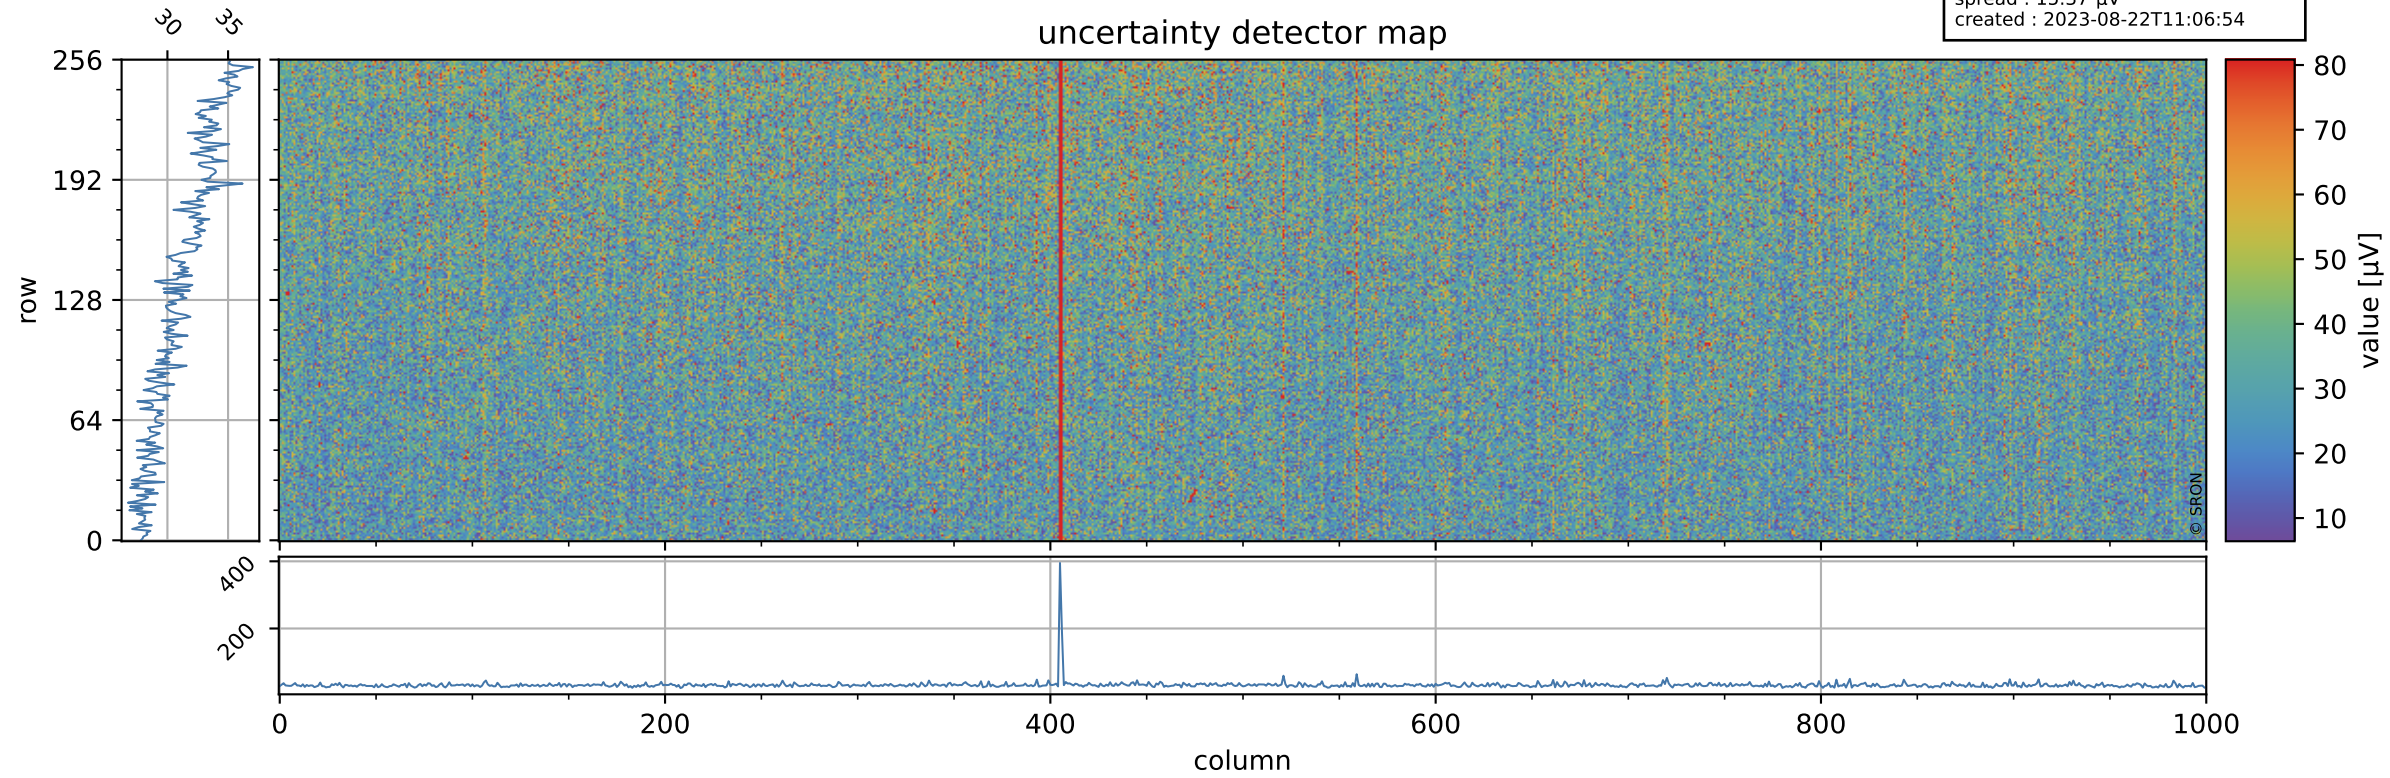

Tropomi SWIR offset (beta nominal)

orbits : 20 in [13312, 13357]
coverage : 2020-05-08 / 2020-05-11
median : 0.52591 V
spread : 0.035917 V
created : 2023-08-22T11:06:54

value detector map

Tropomi SWIR offset (beta nominal)

orbits : 20 in [13312, 13357]
coverage : 2020-05-08 / 2020-05-11
median : 31.368 μV
spread : 15.37 μV
created : 2023-08-22T11:06:54

Tropomi SWIR offset (beta nominal)

orbits : 20 in [13312, 13357]
coverage : 2020-05-08 / 2020-05-11
median : -0.10559 mV
spread : 0.38579 mV
created : 2023-08-22T11:06:55

value compared with SWIR offset CKD

Tropomi SWIR offset (beta nominal) ground-tracks of Sentinel-5P

orbits : 20 in [13312, 13357]
coverage : 2020-05-08 / 2020-05-11
created : 2023-08-22T11:06:55

Tropomi SWIR offset (beta nominal)

orbits : [1867, 13357]
coverage : 2018-02-20 / 2020-05-11
created : 2023-08-22T11:06:55

trend of detector median & temperatures