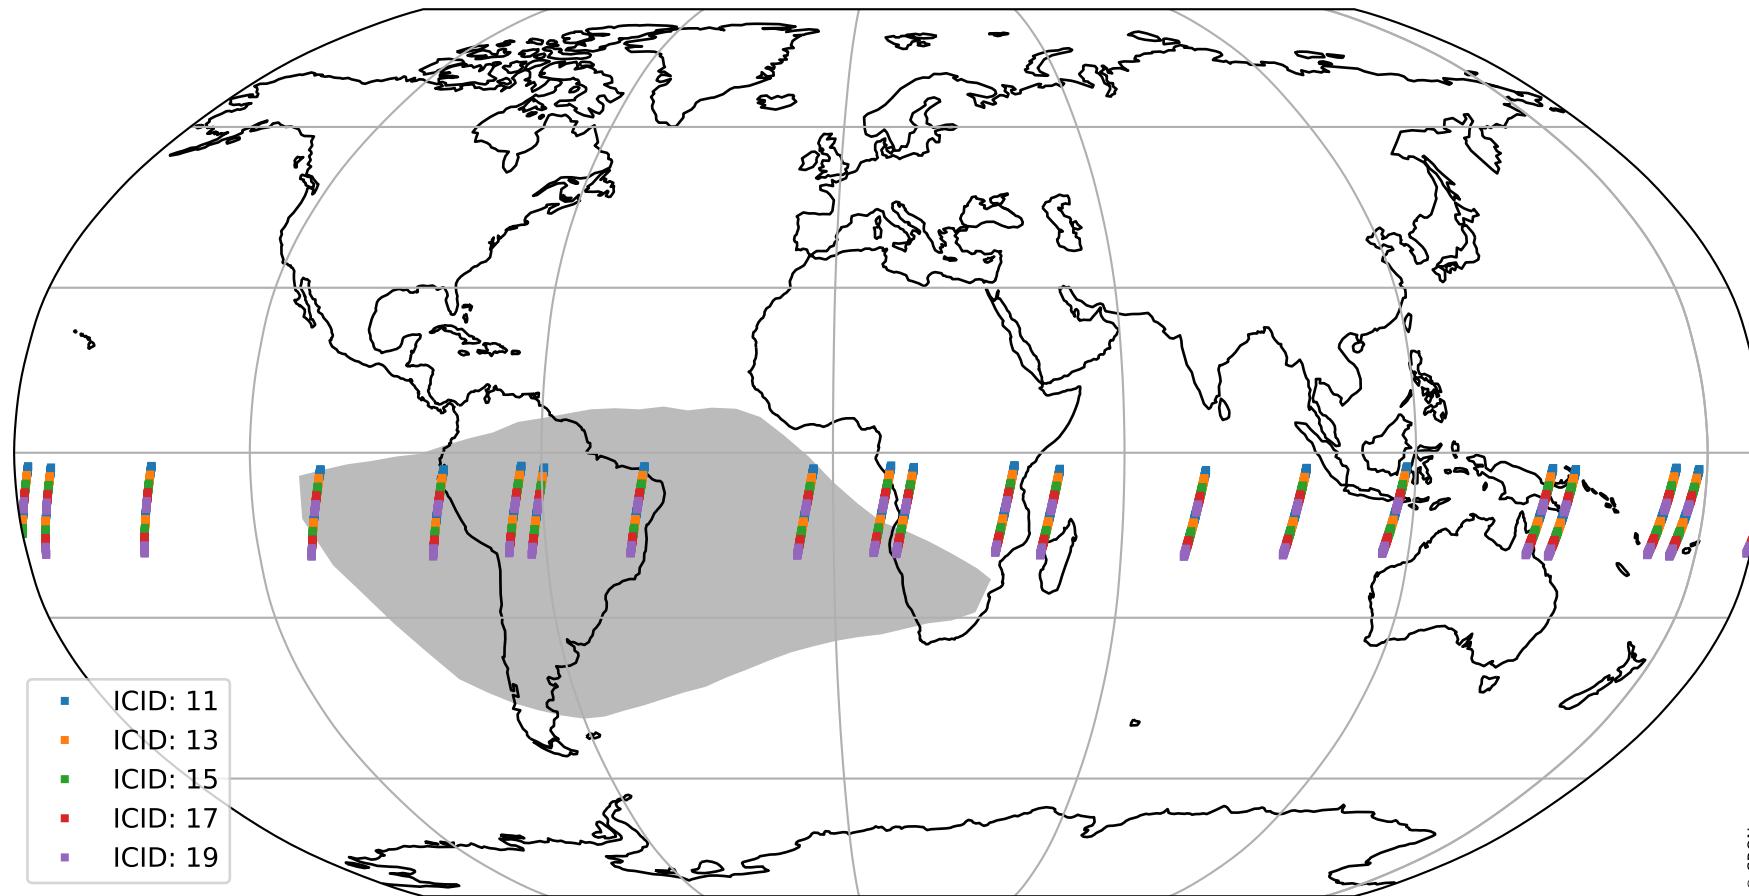

Tropomi SWIR offset (beta nominal)

orbits : 20 in [13312, 13357]
coverage : 2020-05-08 / 2020-05-11
median : 0.52591 V
spread : 0.035917 V
created : 2023-08-22T11:06:54

value detector map

Tropomi SWIR offset (beta nominal)

orbits : 20 in [13312, 13357]
coverage : 2020-05-08 / 2020-05-11
median : 31.368 μV
spread : 15.37 μV
created : 2023-08-22T11:06:54

Tropomi SWIR offset (beta nominal)

orbits : 20 in [13312, 13357]
coverage : 2020-05-08 / 2020-05-11
median : -0.10559 mV
spread : 0.38579 mV
created : 2023-08-22T11:06:55

value compared with SWIR offset CKD

Tropomi SWIR offset (beta nominal) ground-tracks of Sentinel-5P

orbits : 20 in [13312, 13357]
coverage : 2020-05-08 / 2020-05-11
created : 2023-08-22T11:06:55

Tropomi SWIR offset (beta nominal)

orbits : [1867, 13357]
coverage : 2018-02-20 / 2020-05-11
created : 2023-08-22T11:06:55

trend of detector median & temperatures