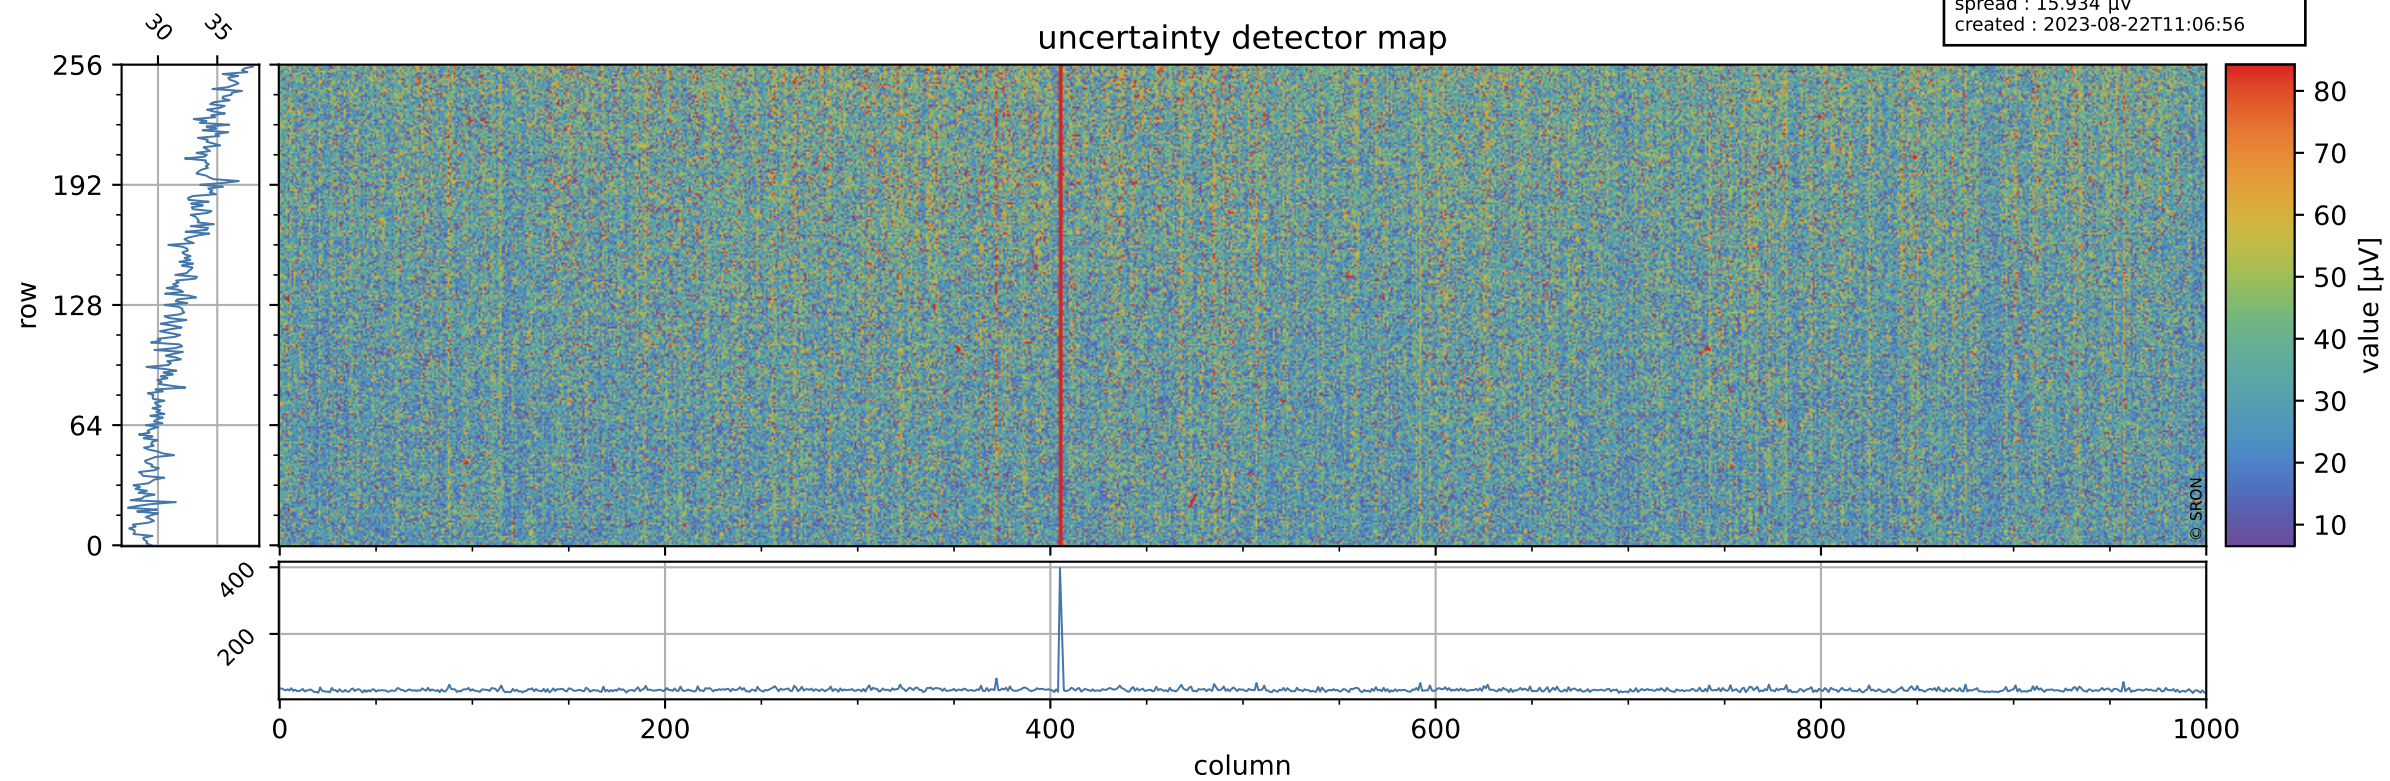

# Tropomi SWIR offset (beta nominal)

orbits : 19 in [13357, 13402]  
coverage : 2020-05-12 / 2020-05-15  
median : 0.52592 V  
spread : 0.035917 V  
created : 2023-08-22T11:06:56

## value detector map

# Tropomi SWIR offset (beta nominal)

orbits : 19 in [13357, 13402]  
coverage : 2020-05-12 / 2020-05-15  
median : 32.258  $\mu\text{V}$   
spread : 15.934  $\mu\text{V}$   
created : 2023-08-22T11:06:56

# Tropomi SWIR offset (beta nominal) ground-tracks of Sentinel-5P

orbits : 19 in [13357, 13402]  
coverage : 2020-05-12 / 2020-05-15  
created : 2023-08-22T11:06:57