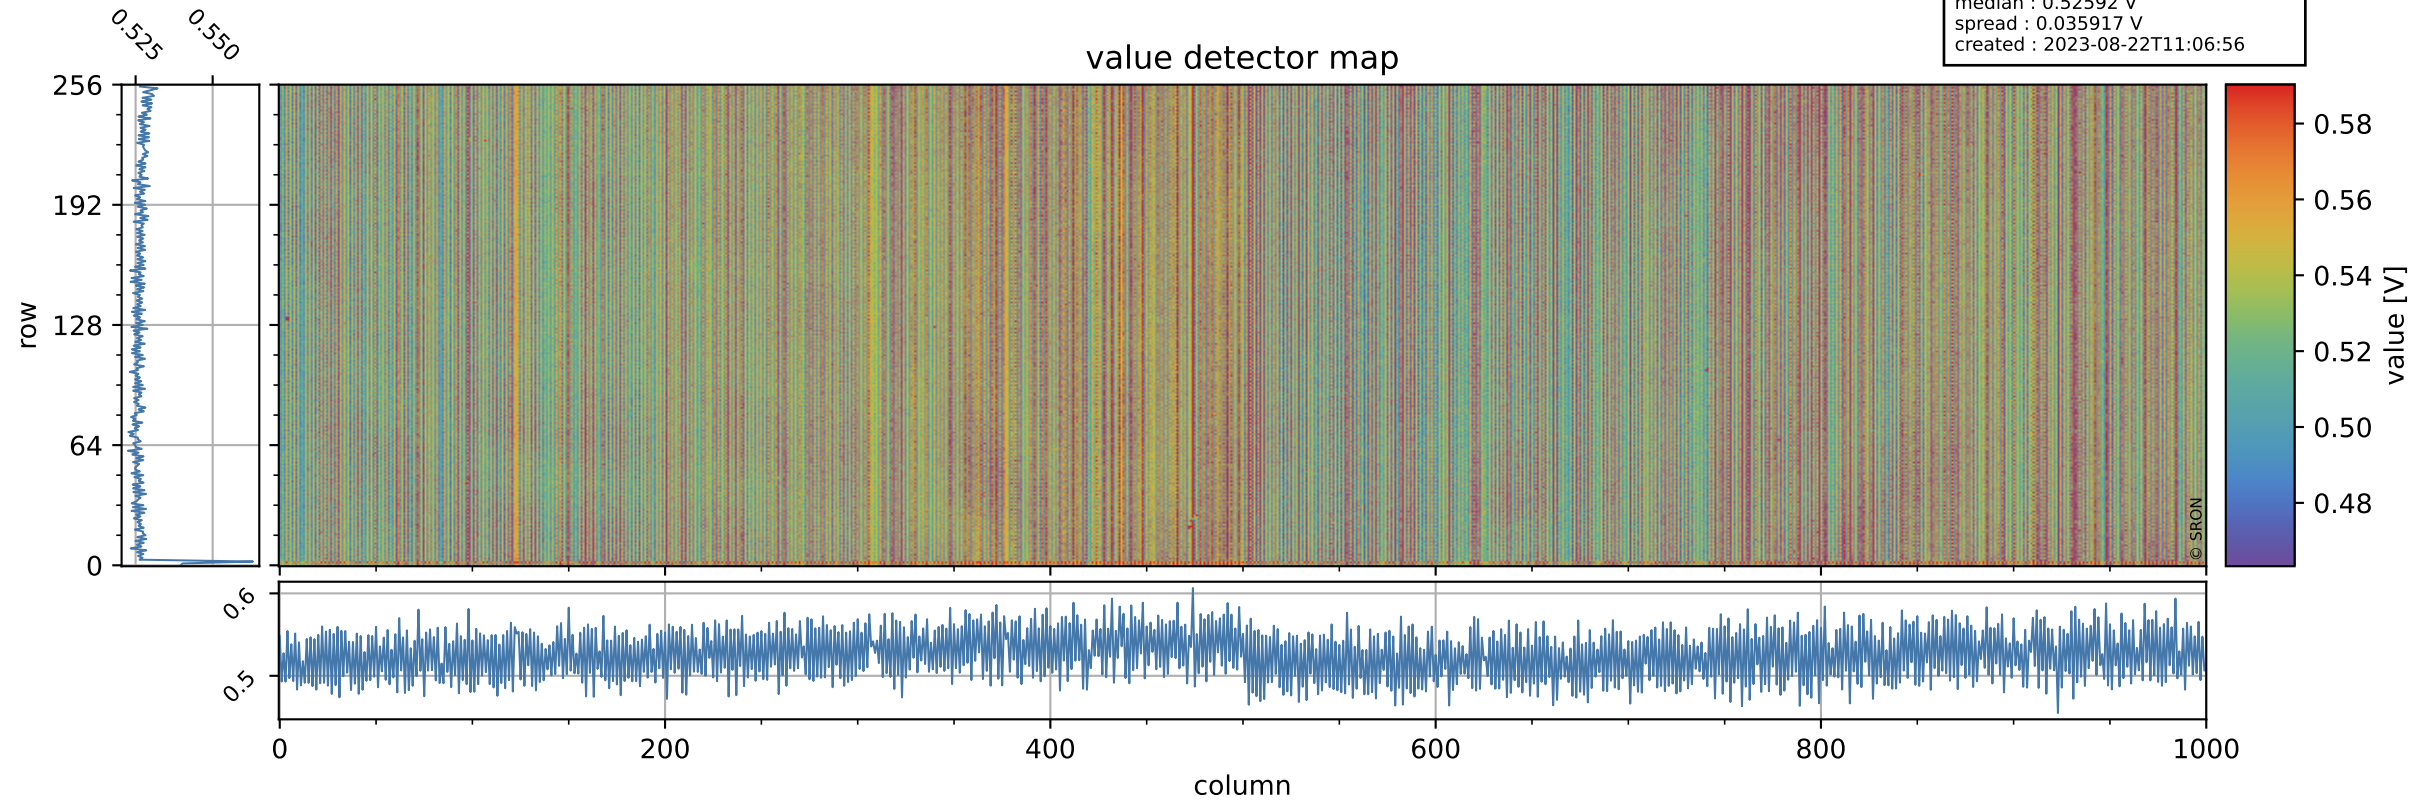

# Tropomi SWIR offset (beta nominal)

orbits : 19 in [13357, 13402]  
coverage : 2020-05-12 / 2020-05-15  
median : 0.52592 V  
spread : 0.035917 V  
created : 2023-08-22T11:06:56

## value detector map

# Tropomi SWIR offset (beta nominal)

orbits : 19 in [13357, 13402]  
coverage : 2020-05-12 / 2020-05-15  
median : 32.258  $\mu\text{V}$   
spread : 15.934  $\mu\text{V}$   
created : 2023-08-22T11:06:56

# Tropomi SWIR offset (beta nominal) ground-tracks of Sentinel-5P

orbits : 19 in [13357, 13402]  
coverage : 2020-05-12 / 2020-05-15  
created : 2023-08-22T11:06:57