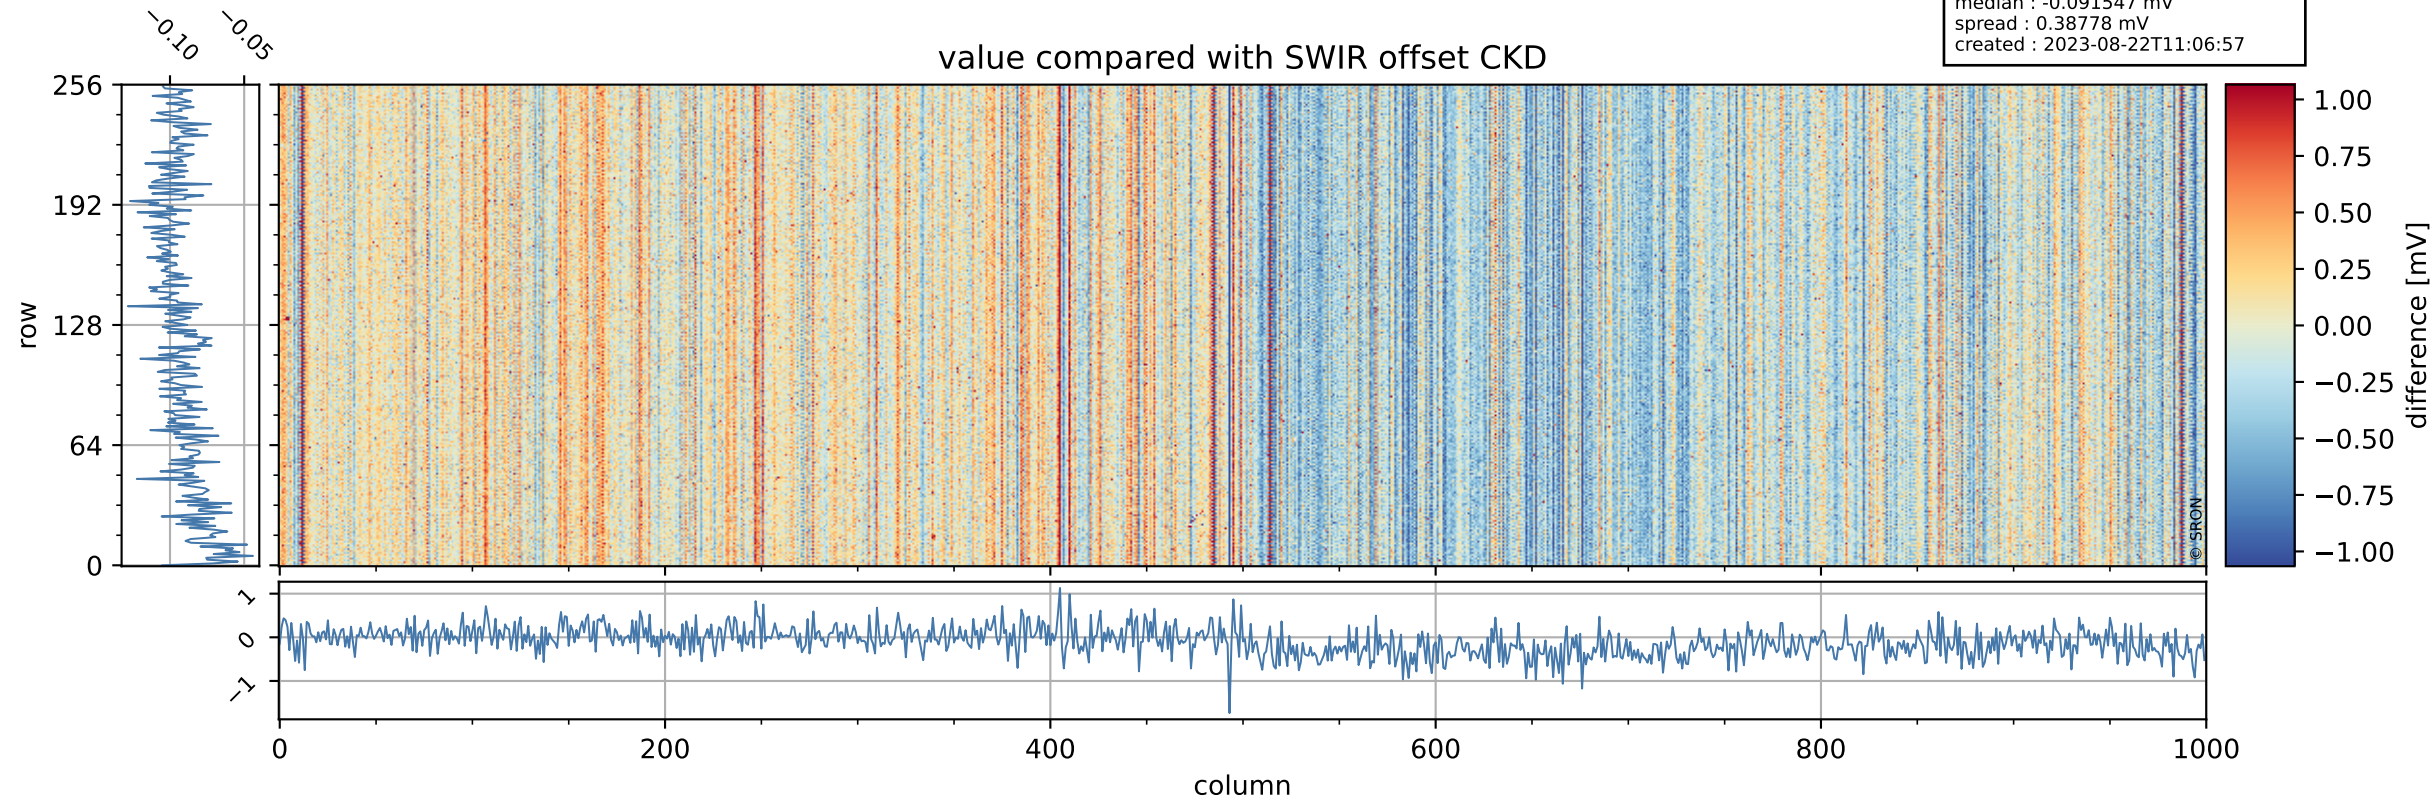

## value detector map

# Tropomi SWIR offset (beta nominal)

orbits : 19 in [13357, 13402]  
coverage : 2020-05-12 / 2020-05-15  
median : 32.258  $\mu\text{V}$   
spread : 15.934  $\mu\text{V}$   
created : 2023-08-22T11:06:56

# Tropomi SWIR offset (beta nominal)

orbits : 19 in [13357, 13402]  
coverage : 2020-05-12 / 2020-05-15  
median : -0.091547 mV  
spread : 0.38778 mV  
created : 2023-08-22T11:06:57

value compared with SWIR offset CKD

# Tropomi SWIR offset (beta nominal) ground-tracks of Sentinel-5P

orbits : 19 in [13357, 13402]  
coverage : 2020-05-12 / 2020-05-15  
created : 2023-08-22T11:06:57