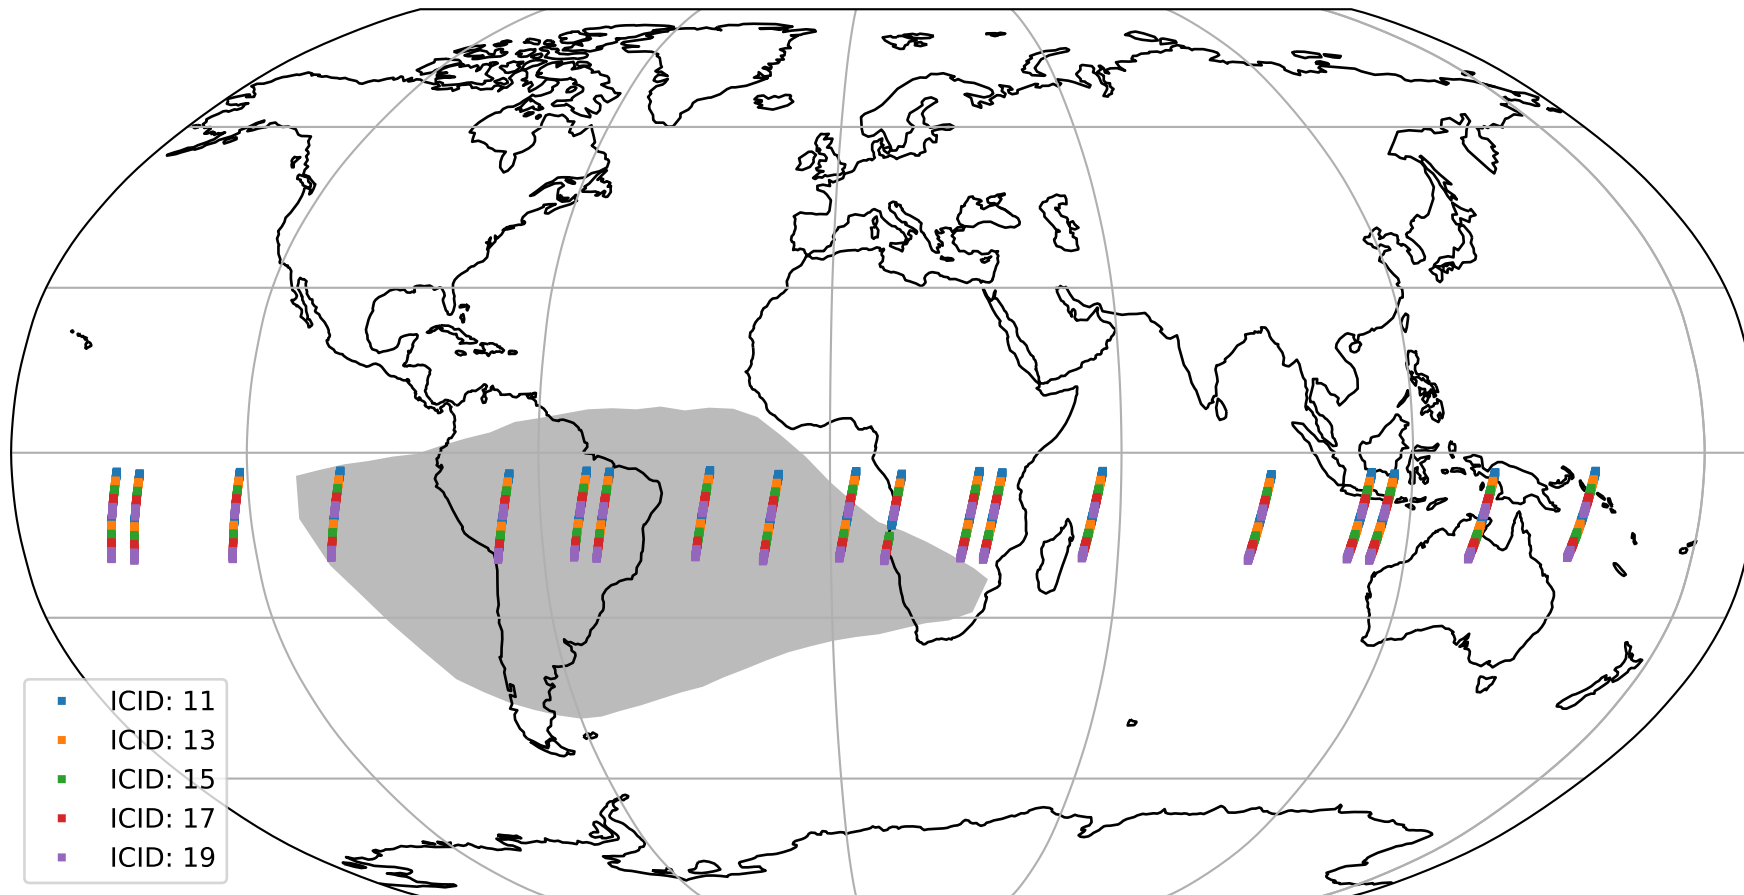

# Tropomi SWIR offset (beta nominal)

orbits : 19 in [13357, 13402]  
coverage : 2020-05-12 / 2020-05-15  
median : 32.258  $\mu\text{V}$   
spread : 15.934  $\mu\text{V}$   
created : 2023-08-22T11:06:56

# Tropomi SWIR offset (beta nominal)

orbits : 19 in [13357, 13402]  
coverage : 2020-05-12 / 2020-05-15  
median : -0.091547 mV  
spread : 0.38778 mV  
created : 2023-08-22T11:06:57

value compared with SWIR offset CKD

# Tropomi SWIR offset (beta nominal) ground-tracks of Sentinel-5P

orbits : 19 in [13357, 13402]  
coverage : 2020-05-12 / 2020-05-15  
created : 2023-08-22T11:06:57

# Tropomi SWIR offset (beta nominal)

orbits : [1867, 13402]  
coverage : 2018-02-20 / 2020-05-15  
created : 2023-08-22T11:06:57