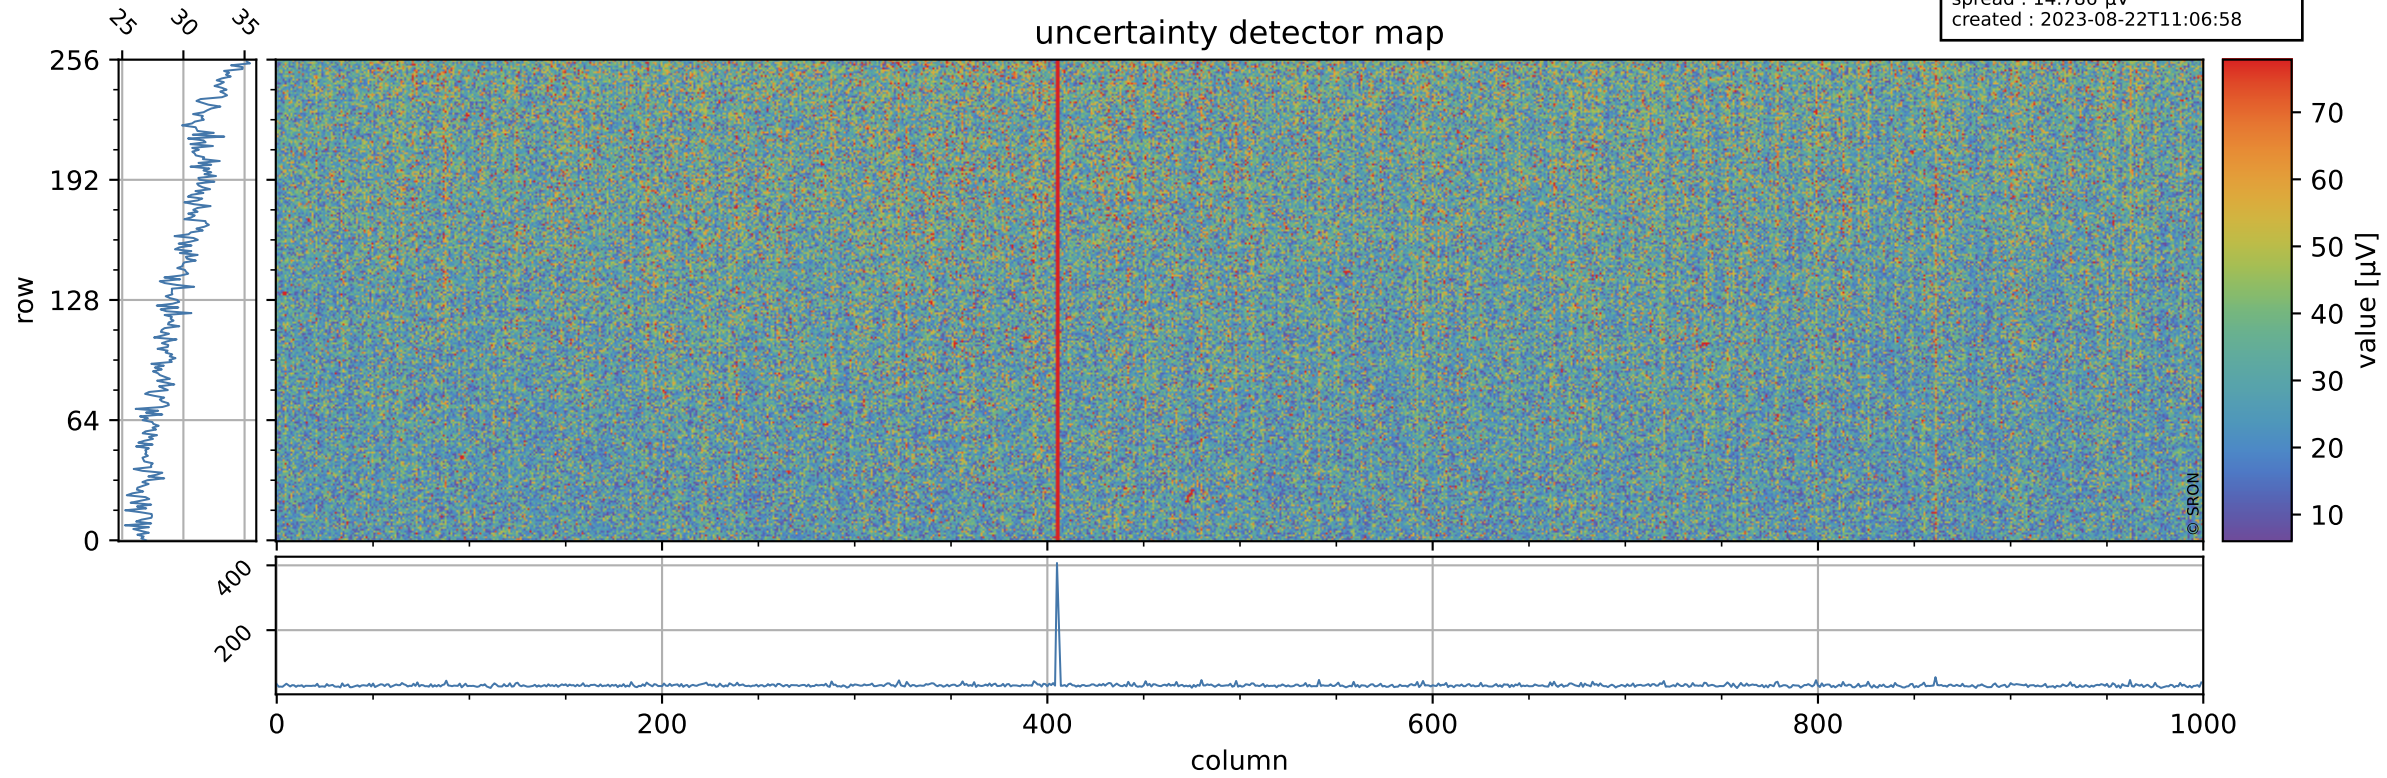

# Tropomi SWIR offset (beta nominal)

orbits : 19 in [13402, 13447]  
coverage : 2020-05-15 / 2020-05-18  
median : 0.52592 V  
spread : 0.035916 V  
created : 2023-08-22T11:06:58

## value detector map

# Tropomi SWIR offset (beta nominal)

orbits : 19 in [13402, 13447]  
coverage : 2020-05-15 / 2020-05-18  
median : 29.804  $\mu\text{V}$   
spread : 14.786  $\mu\text{V}$   
created : 2023-08-22T11:06:58

# Tropomi SWIR offset (beta nominal) ground-tracks of Sentinel-5P

orbits : 19 in [13402, 13447]  
coverage : 2020-05-15 / 2020-05-18  
created : 2023-08-22T11:06:59