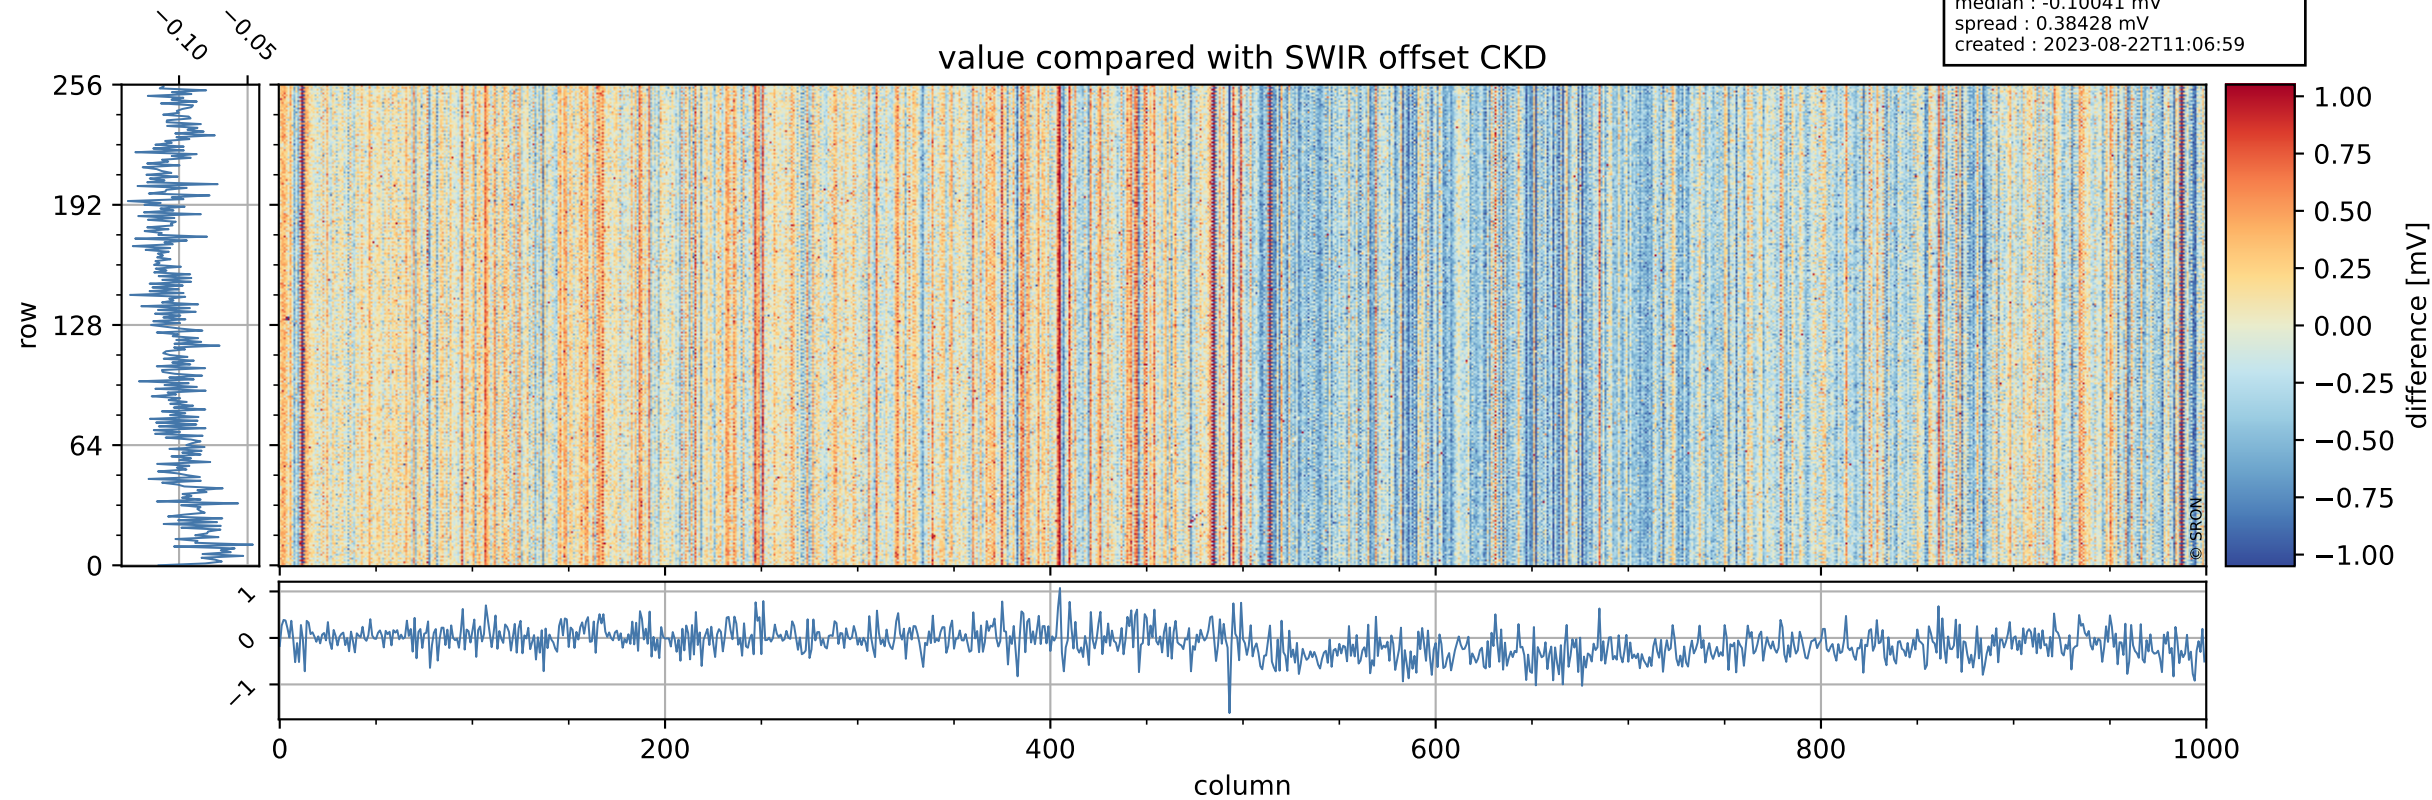

## value detector map

# Tropomi SWIR offset (beta nominal)

orbits : 19 in [13402, 13447]  
coverage : 2020-05-15 / 2020-05-18  
median : 29.804  $\mu\text{V}$   
spread : 14.786  $\mu\text{V}$   
created : 2023-08-22T11:06:58

# Tropomi SWIR offset (beta nominal)

orbits : 19 in [13402, 13447]  
coverage : 2020-05-15 / 2020-05-18  
median : -0.10041 mV  
spread : 0.38428 mV  
created : 2023-08-22T11:06:59

value compared with SWIR offset CKD

# Tropomi SWIR offset (beta nominal) ground-tracks of Sentinel-5P

orbits : 19 in [13402, 13447]  
coverage : 2020-05-15 / 2020-05-18  
created : 2023-08-22T11:06:59