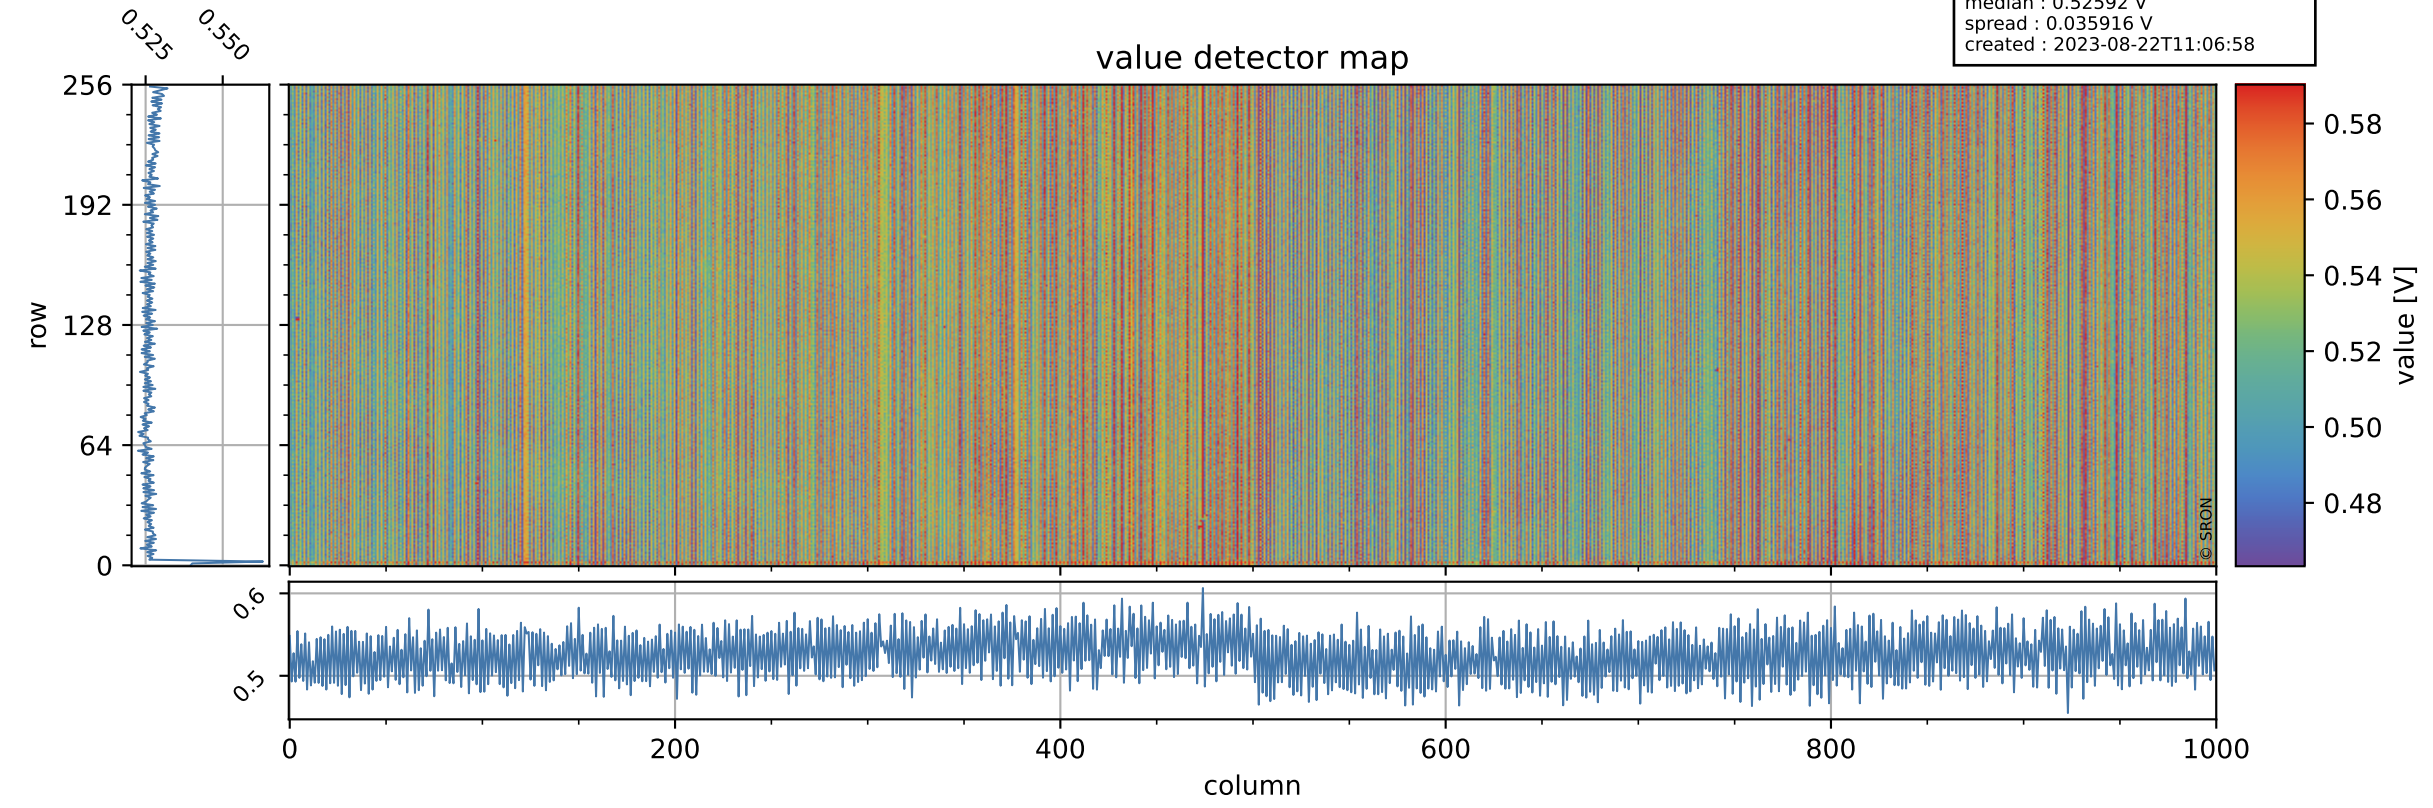

# Tropomi SWIR offset (beta nominal)

orbits : 19 in [13402, 13447]  
coverage : 2020-05-15 / 2020-05-18  
median : 0.52592 V  
spread : 0.035916 V  
created : 2023-08-22T11:06:58

## value detector map

# Tropomi SWIR offset (beta nominal)

orbits : 19 in [13402, 13447]  
coverage : 2020-05-15 / 2020-05-18  
median : 29.804  $\mu\text{V}$   
spread : 14.786  $\mu\text{V}$   
created : 2023-08-22T11:06:58

# Tropomi SWIR offset (beta nominal) ground-tracks of Sentinel-5P

orbits : 19 in [13402, 13447]  
coverage : 2020-05-15 / 2020-05-18  
created : 2023-08-22T11:06:59