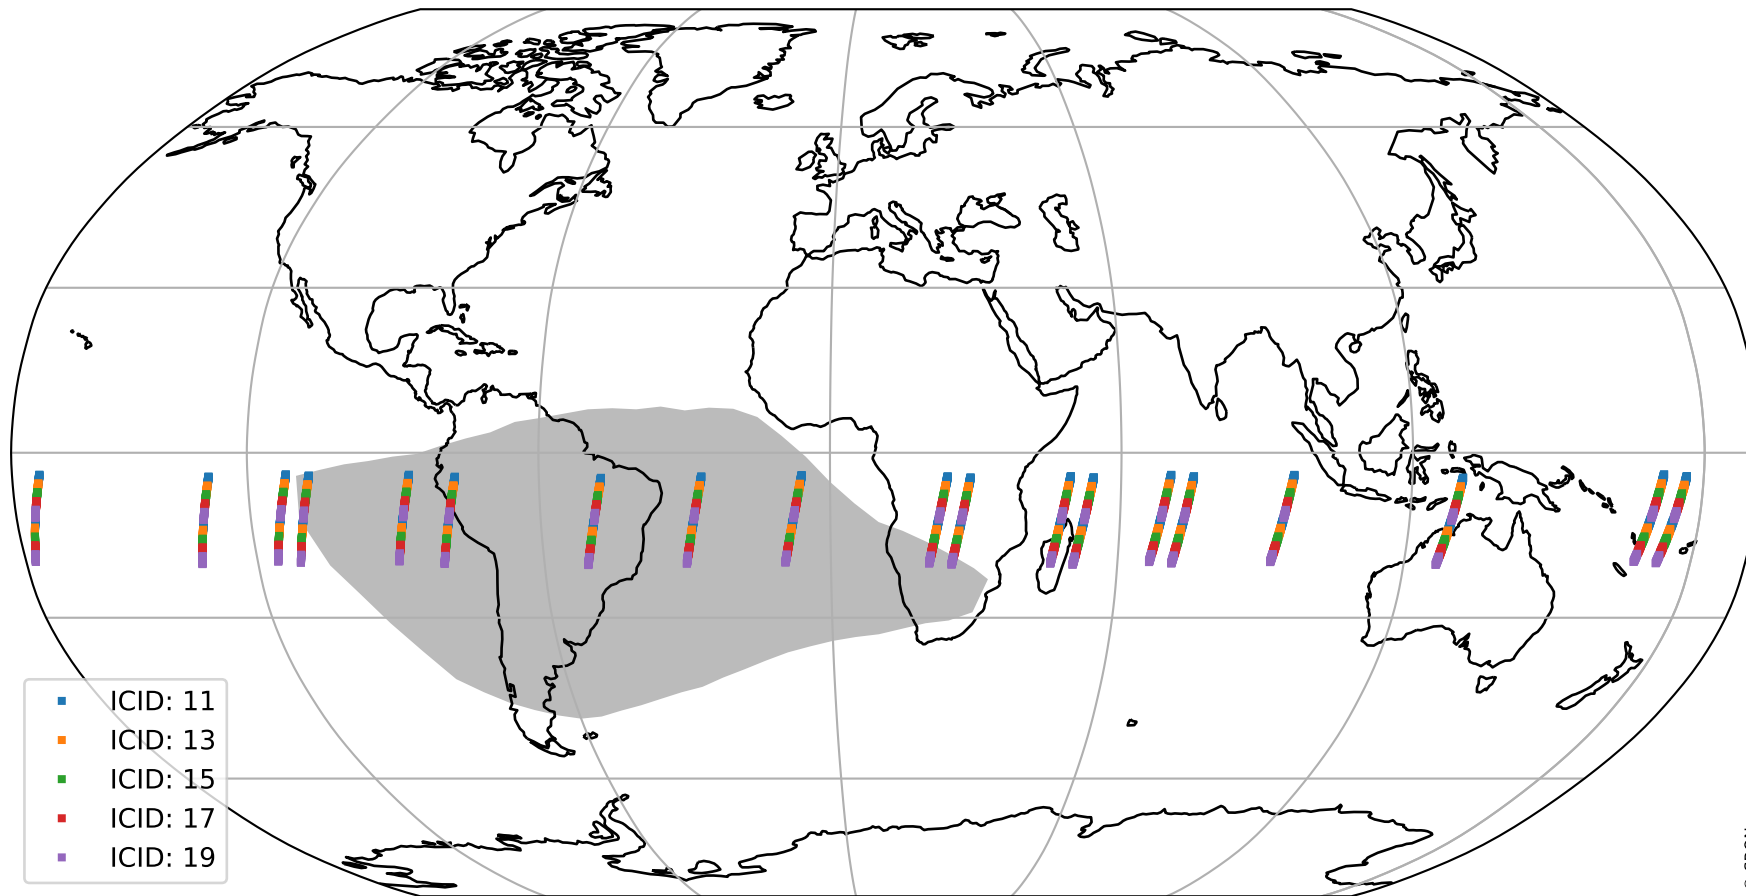

# Tropomi SWIR offset (beta nominal)

orbits : 19 in [13402, 13447]  
coverage : 2020-05-15 / 2020-05-18  
median : 29.804  $\mu\text{V}$   
spread : 14.786  $\mu\text{V}$   
created : 2023-08-22T11:06:58

# Tropomi SWIR offset (beta nominal)

orbits : 19 in [13402, 13447]  
coverage : 2020-05-15 / 2020-05-18  
median : -0.10041 mV  
spread : 0.38428 mV  
created : 2023-08-22T11:06:59

value compared with SWIR offset CKD

# Tropomi SWIR offset (beta nominal) ground-tracks of Sentinel-5P

orbits : 19 in [13402, 13447]  
coverage : 2020-05-15 / 2020-05-18  
created : 2023-08-22T11:06:59

# Tropomi SWIR offset (beta nominal)

orbits : [1867, 13447]  
coverage : 2018-02-20 / 2020-05-18  
created : 2023-08-22T11:06:59