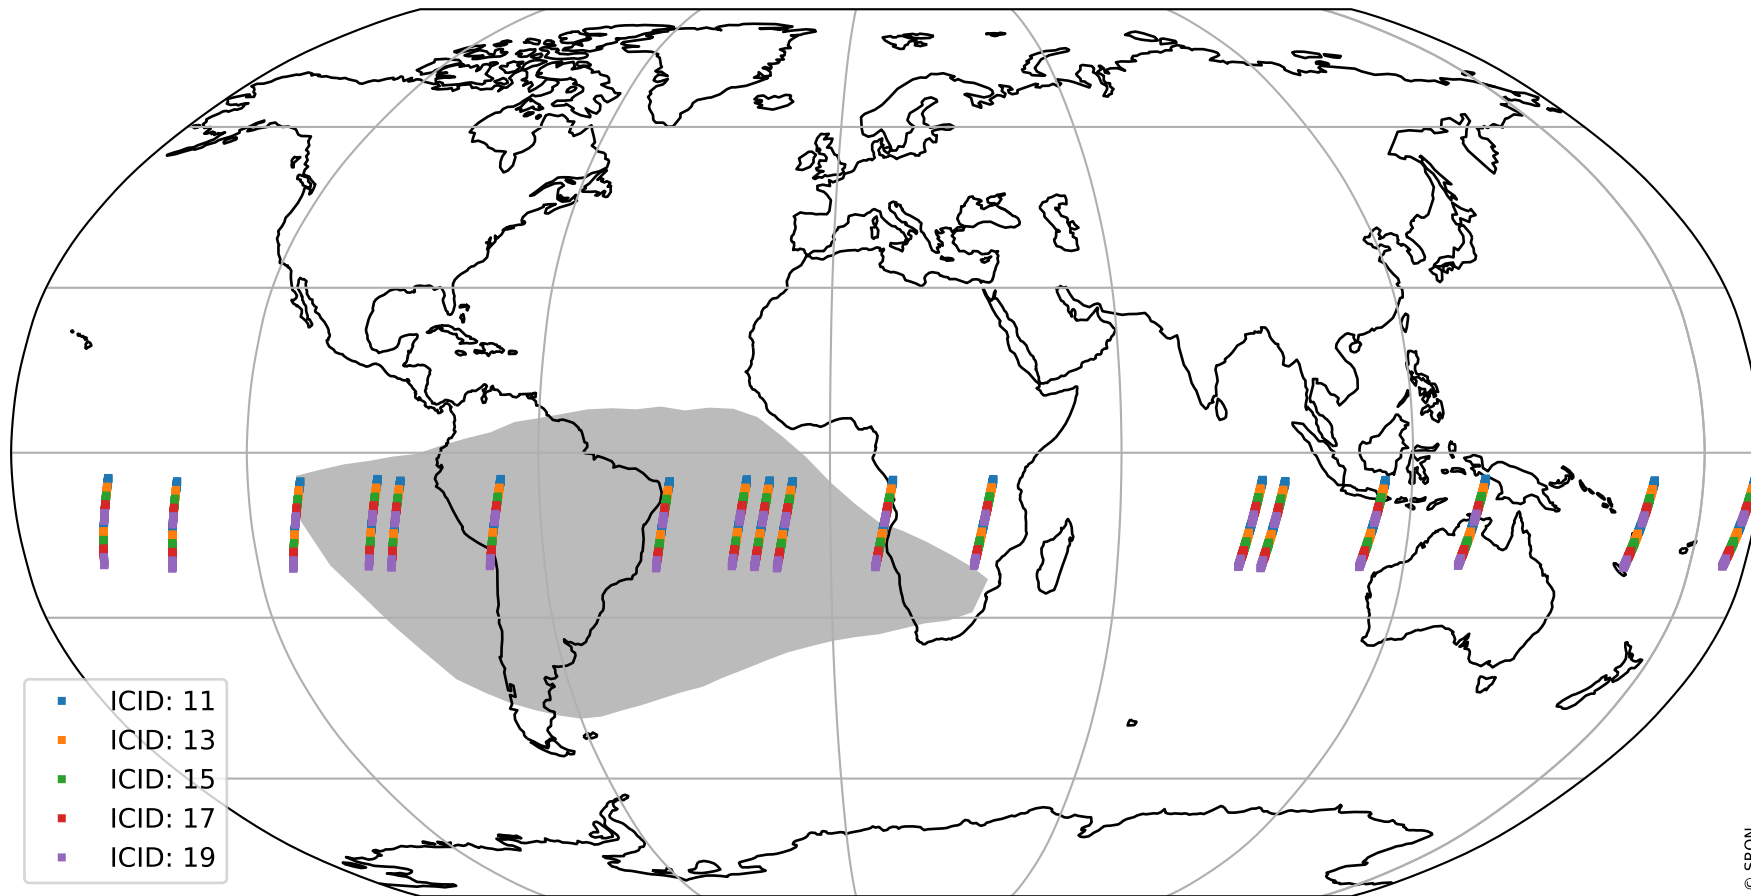

Tropomi SWIR offset (beta nominal)

orbits : 18 in [13447, 13492]
coverage : 2020-05-18 / 2020-05-21
median : 0.52591 V
spread : 0.035912 V
created : 2023-08-22T11:07:00

value detector map

Tropomi SWIR offset (beta nominal)

orbits : 18 in [13447, 13492]
coverage : 2020-05-18 / 2020-05-21
median : 31.931 μV
spread : 15.48 μV
created : 2023-08-22T11:07:00

Tropomi SWIR offset (beta nominal)

orbits : 18 in [13447, 13492]
coverage : 2020-05-18 / 2020-05-21
median : -0.10653 mV
spread : 0.39004 mV
created : 2023-08-22T11:07:01

value compared with SWIR offset CKD

Tropomi SWIR offset (beta nominal) ground-tracks of Sentinel-5P

orbits : 18 in [13447, 13492]
coverage : 2020-05-18 / 2020-05-21
created : 2023-08-22T11:07:01

Tropomi SWIR offset (beta nominal)

orbits : [1867, 13492]
coverage : 2018-02-20 / 2020-05-21
created : 2023-08-22T11:07:01

trend of detector median & temperatures