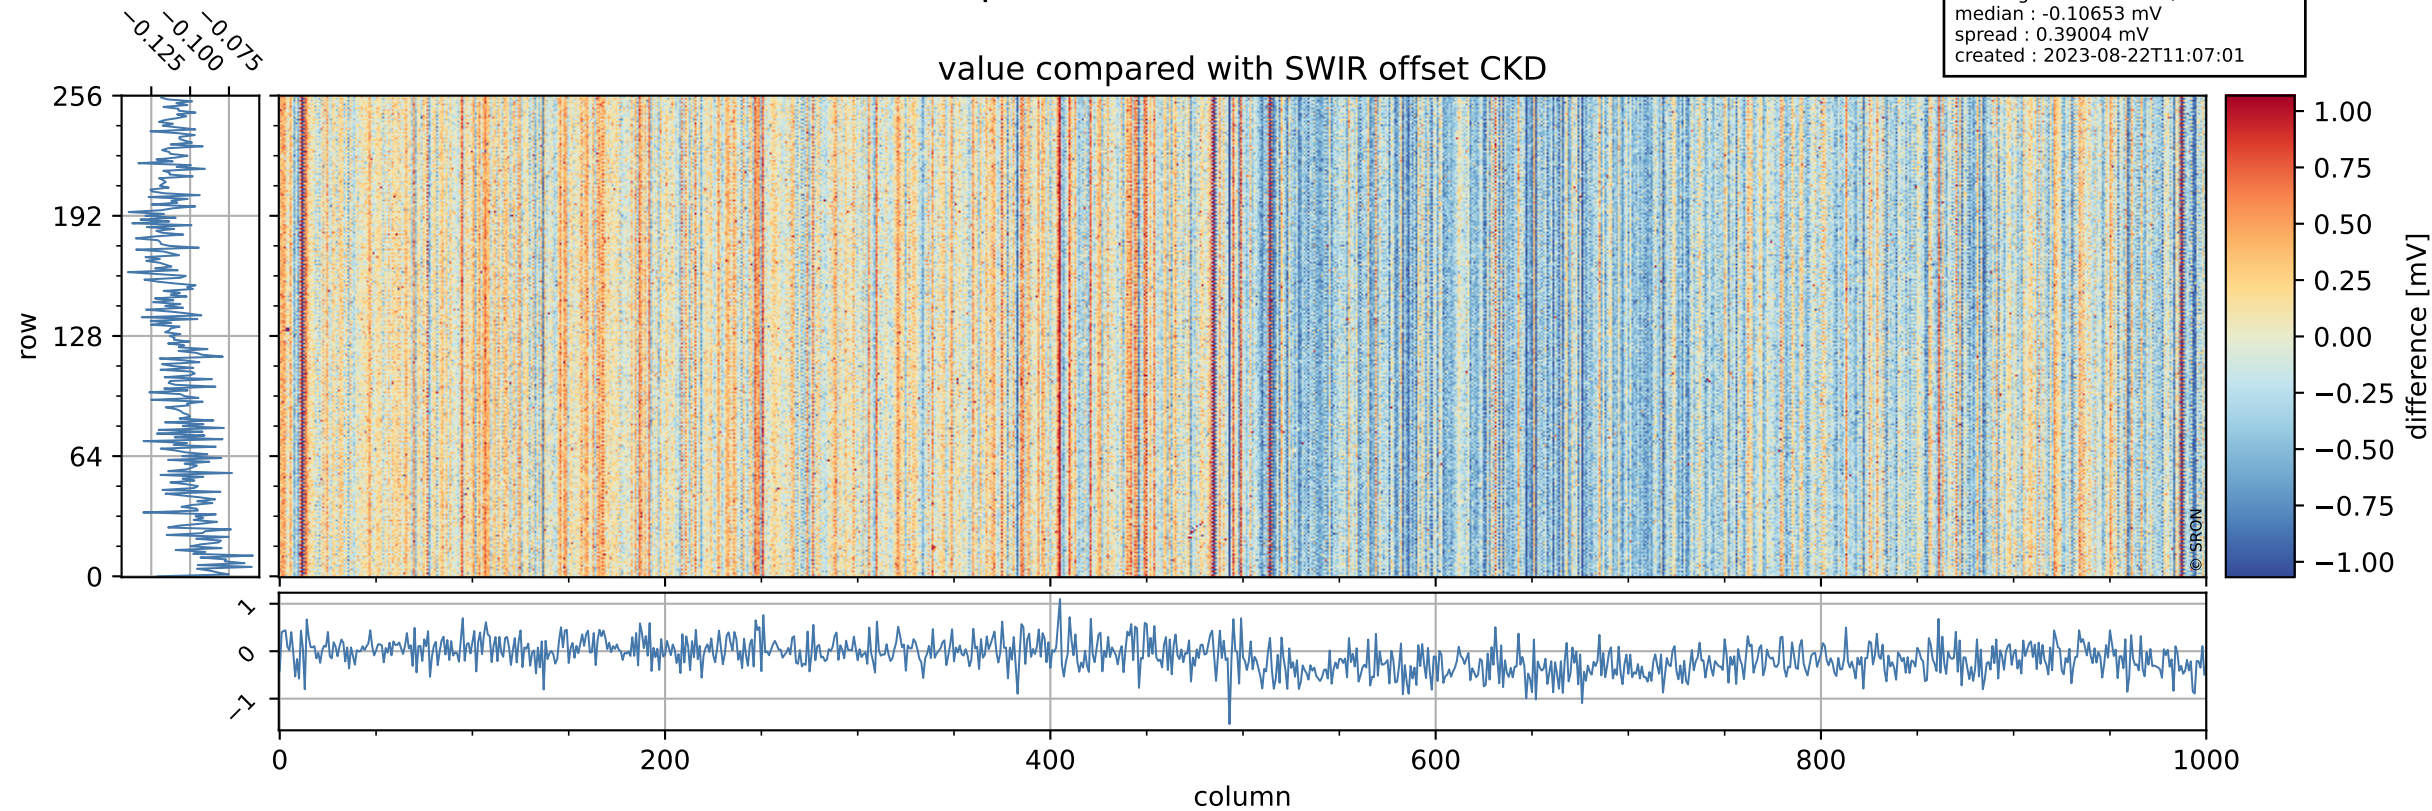

Tropomi SWIR offset (beta nominal)

orbits : 18 in [13447, 13492]
coverage : 2020-05-18 / 2020-05-21
median : 0.52591 V
spread : 0.035912 V
created : 2023-08-22T11:07:00

value detector map

Tropomi SWIR offset (beta nominal)

orbits : 18 in [13447, 13492]
coverage : 2020-05-18 / 2020-05-21
median : 31.931 μV
spread : 15.48 μV
created : 2023-08-22T11:07:00

Tropomi SWIR offset (beta nominal)

orbits : 18 in [13447, 13492]
coverage : 2020-05-18 / 2020-05-21
median : -0.10653 mV
spread : 0.39004 mV
created : 2023-08-22T11:07:01

value compared with SWIR offset CKD

Tropomi SWIR offset (beta nominal) ground-tracks of Sentinel-5P

orbits : 18 in [13447, 13492]
coverage : 2020-05-18 / 2020-05-21
created : 2023-08-22T11:07:01

Tropomi SWIR offset (beta nominal)

orbits : [1867, 13492]
coverage : 2018-02-20 / 2020-05-21
created : 2023-08-22T11:07:01

trend of detector median & temperatures