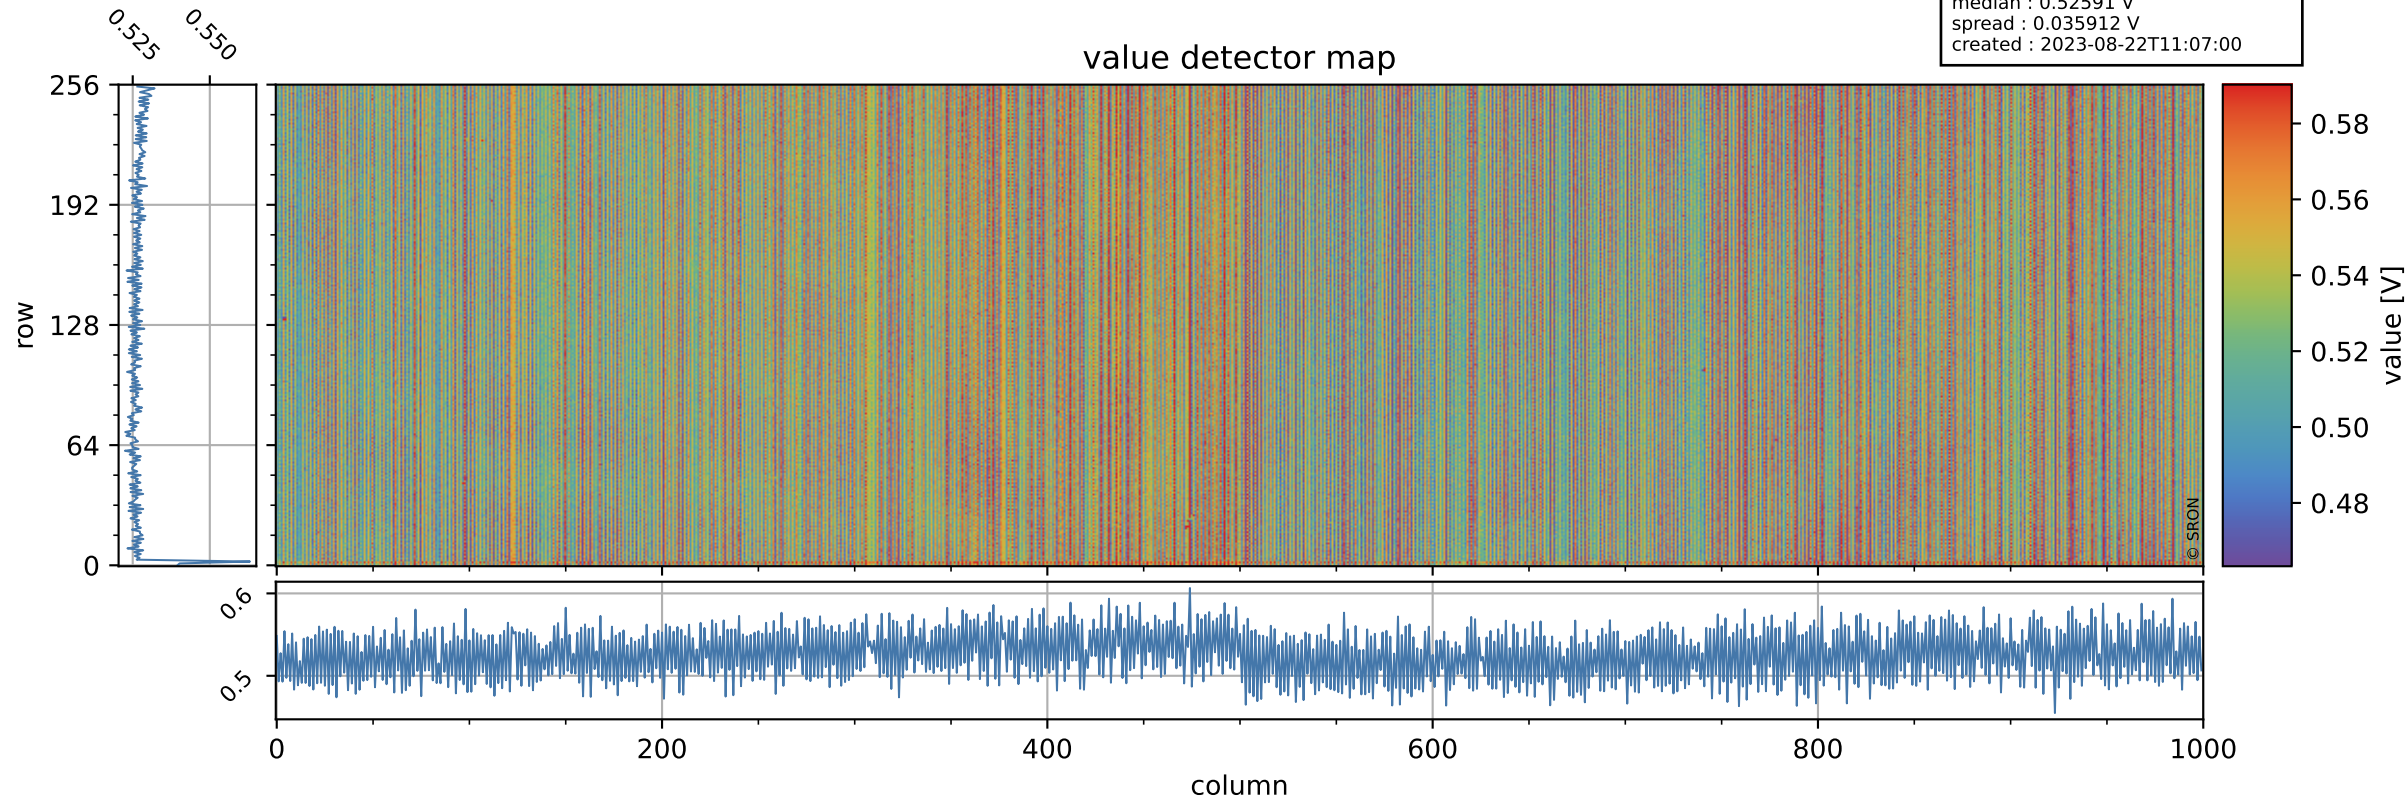

Tropomi SWIR offset (beta nominal)

orbits : 18 in [13447, 13492]
coverage : 2020-05-18 / 2020-05-21
median : 0.52591 V
spread : 0.035912 V
created : 2023-08-22T11:07:00

value detector map

Tropomi SWIR offset (beta nominal)

orbits : 18 in [13447, 13492]
coverage : 2020-05-18 / 2020-05-21
median : 31.931 μV
spread : 15.48 μV
created : 2023-08-22T11:07:00

Tropomi SWIR offset (beta nominal)

orbits : 18 in [13447, 13492]
coverage : 2020-05-18 / 2020-05-21
median : -0.10653 mV
spread : 0.39004 mV
created : 2023-08-22T11:07:01

value compared with SWIR offset CKD

Tropomi SWIR offset (beta nominal) ground-tracks of Sentinel-5P

orbits : 18 in [13447, 13492]
coverage : 2020-05-18 / 2020-05-21
created : 2023-08-22T11:07:01

Tropomi SWIR offset (beta nominal)

orbits : [1867, 13492]
coverage : 2018-02-20 / 2020-05-21
created : 2023-08-22T11:07:01

trend of detector median & temperatures