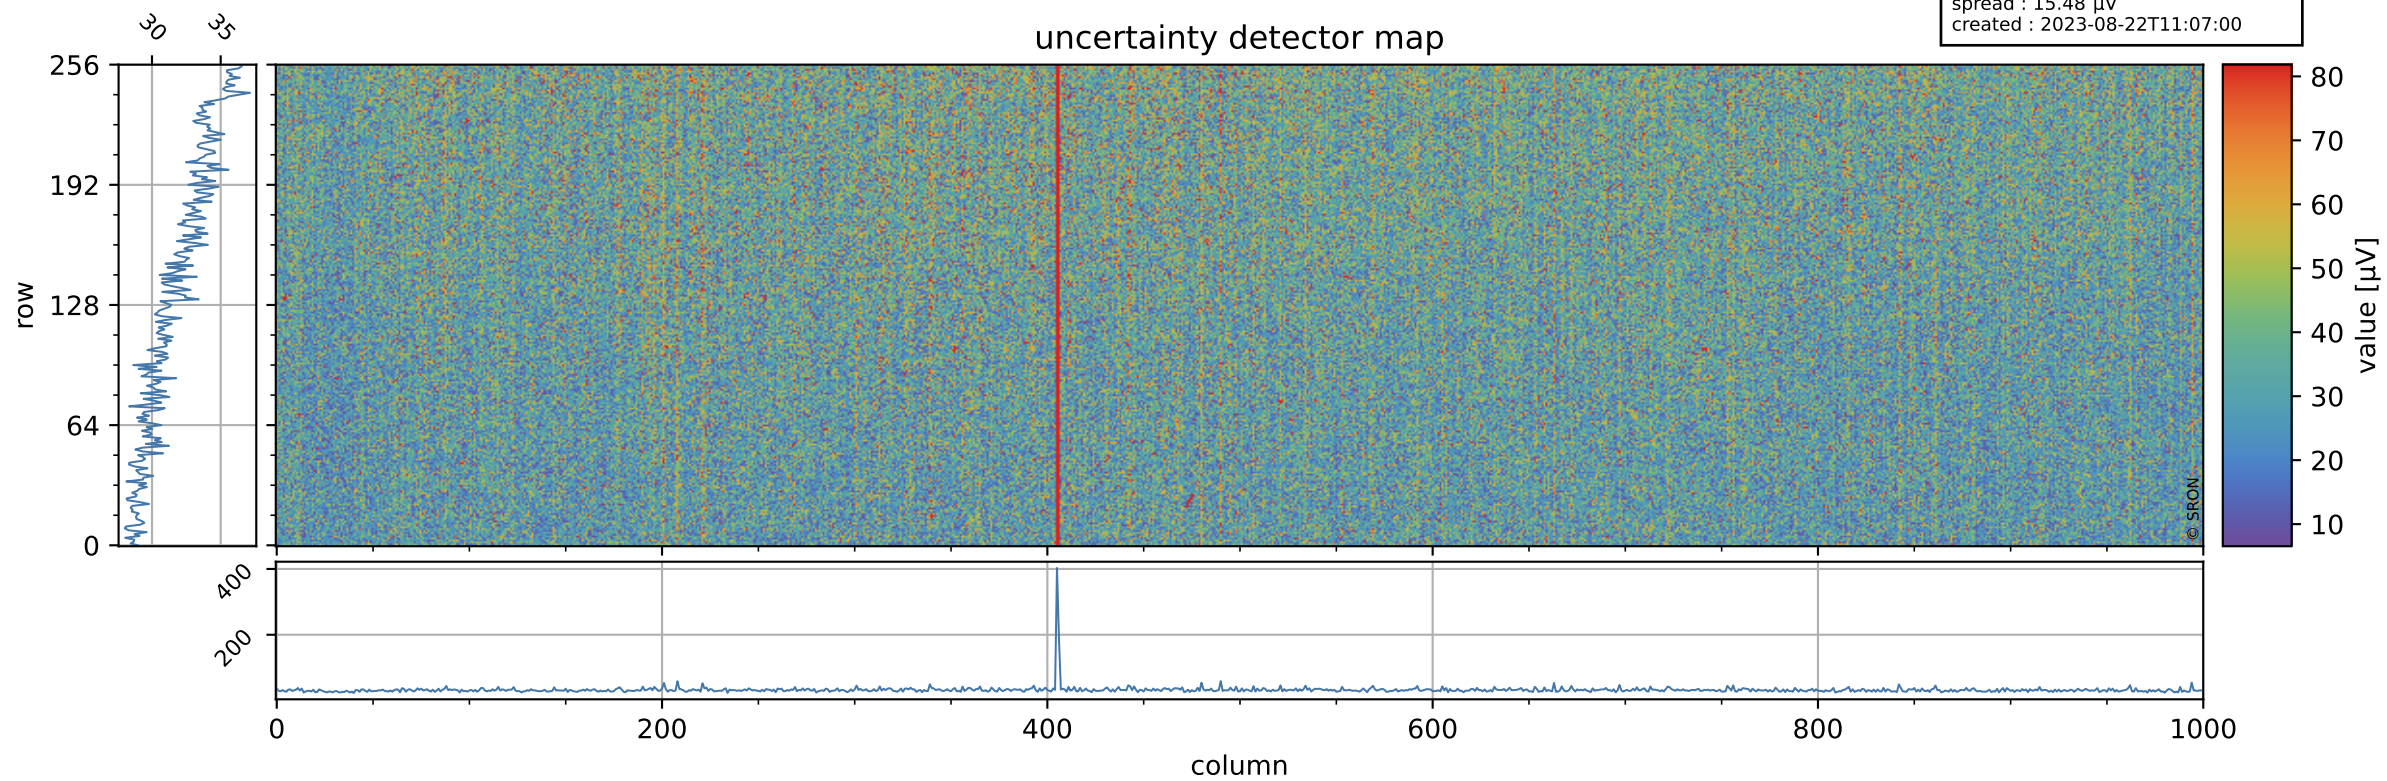

Tropomi SWIR offset (beta nominal)

orbits : 18 in [13447, 13492]
coverage : 2020-05-18 / 2020-05-21
median : 0.52591 V
spread : 0.035912 V
created : 2023-08-22T11:07:00

value detector map

Tropomi SWIR offset (beta nominal)

orbits : 18 in [13447, 13492]
coverage : 2020-05-18 / 2020-05-21
median : 31.931 μV
spread : 15.48 μV
created : 2023-08-22T11:07:00

Tropomi SWIR offset (beta nominal)

orbits : 18 in [13447, 13492]
coverage : 2020-05-18 / 2020-05-21
median : -0.10653 mV
spread : 0.39004 mV
created : 2023-08-22T11:07:01

value compared with SWIR offset CKD

Tropomi SWIR offset (beta nominal) ground-tracks of Sentinel-5P

orbits : 18 in [13447, 13492]
coverage : 2020-05-18 / 2020-05-21
created : 2023-08-22T11:07:01

Tropomi SWIR offset (beta nominal)

orbits : [1867, 13492]
coverage : 2018-02-20 / 2020-05-21
created : 2023-08-22T11:07:01

trend of detector median & temperatures