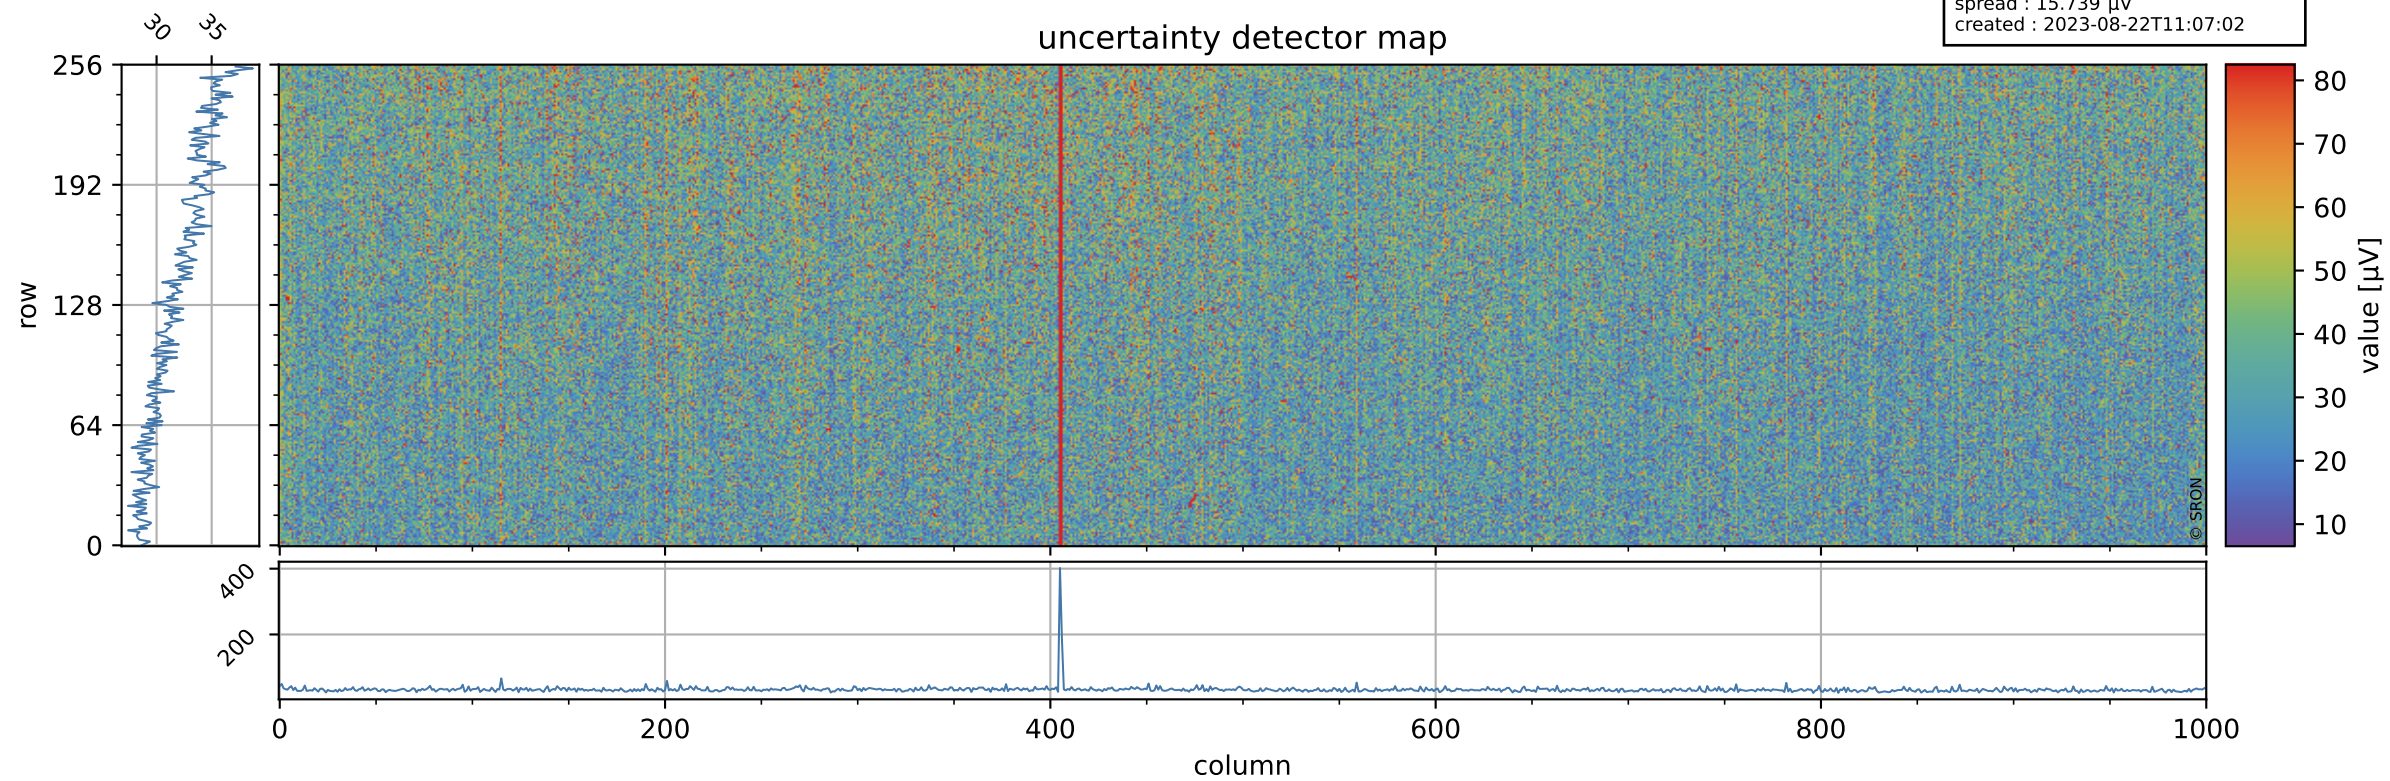

Tropomi SWIR offset (beta nominal)

orbits : 20 in [13492, 13537]
coverage : 2020-05-21 / 2020-05-24
median : 0.52591 V
spread : 0.035913 V
created : 2023-08-22T11:07:02

value detector map

Tropomi SWIR offset (beta nominal)

orbits : 20 in [13492, 13537]
coverage : 2020-05-21 / 2020-05-24
median : 32.105 μV
spread : 15.739 μV
created : 2023-08-22T11:07:02

Tropomi SWIR offset (beta nominal)

orbits : 20 in [13492, 13537]
coverage : 2020-05-21 / 2020-05-24
median : -0.10538 mV
spread : 0.38854 mV
created : 2023-08-22T11:07:02

value compared with SWIR offset CKD

Tropomi SWIR offset (beta nominal) ground-tracks of Sentinel-5P

orbits : 20 in [13492, 13537]
coverage : 2020-05-21 / 2020-05-24
created : 2023-08-22T11:07:03

Tropomi SWIR offset (beta nominal)

orbits : [1867, 13537]
coverage : 2018-02-20 / 2020-05-24
created : 2023-08-22T11:07:03

trend of detector median & temperatures