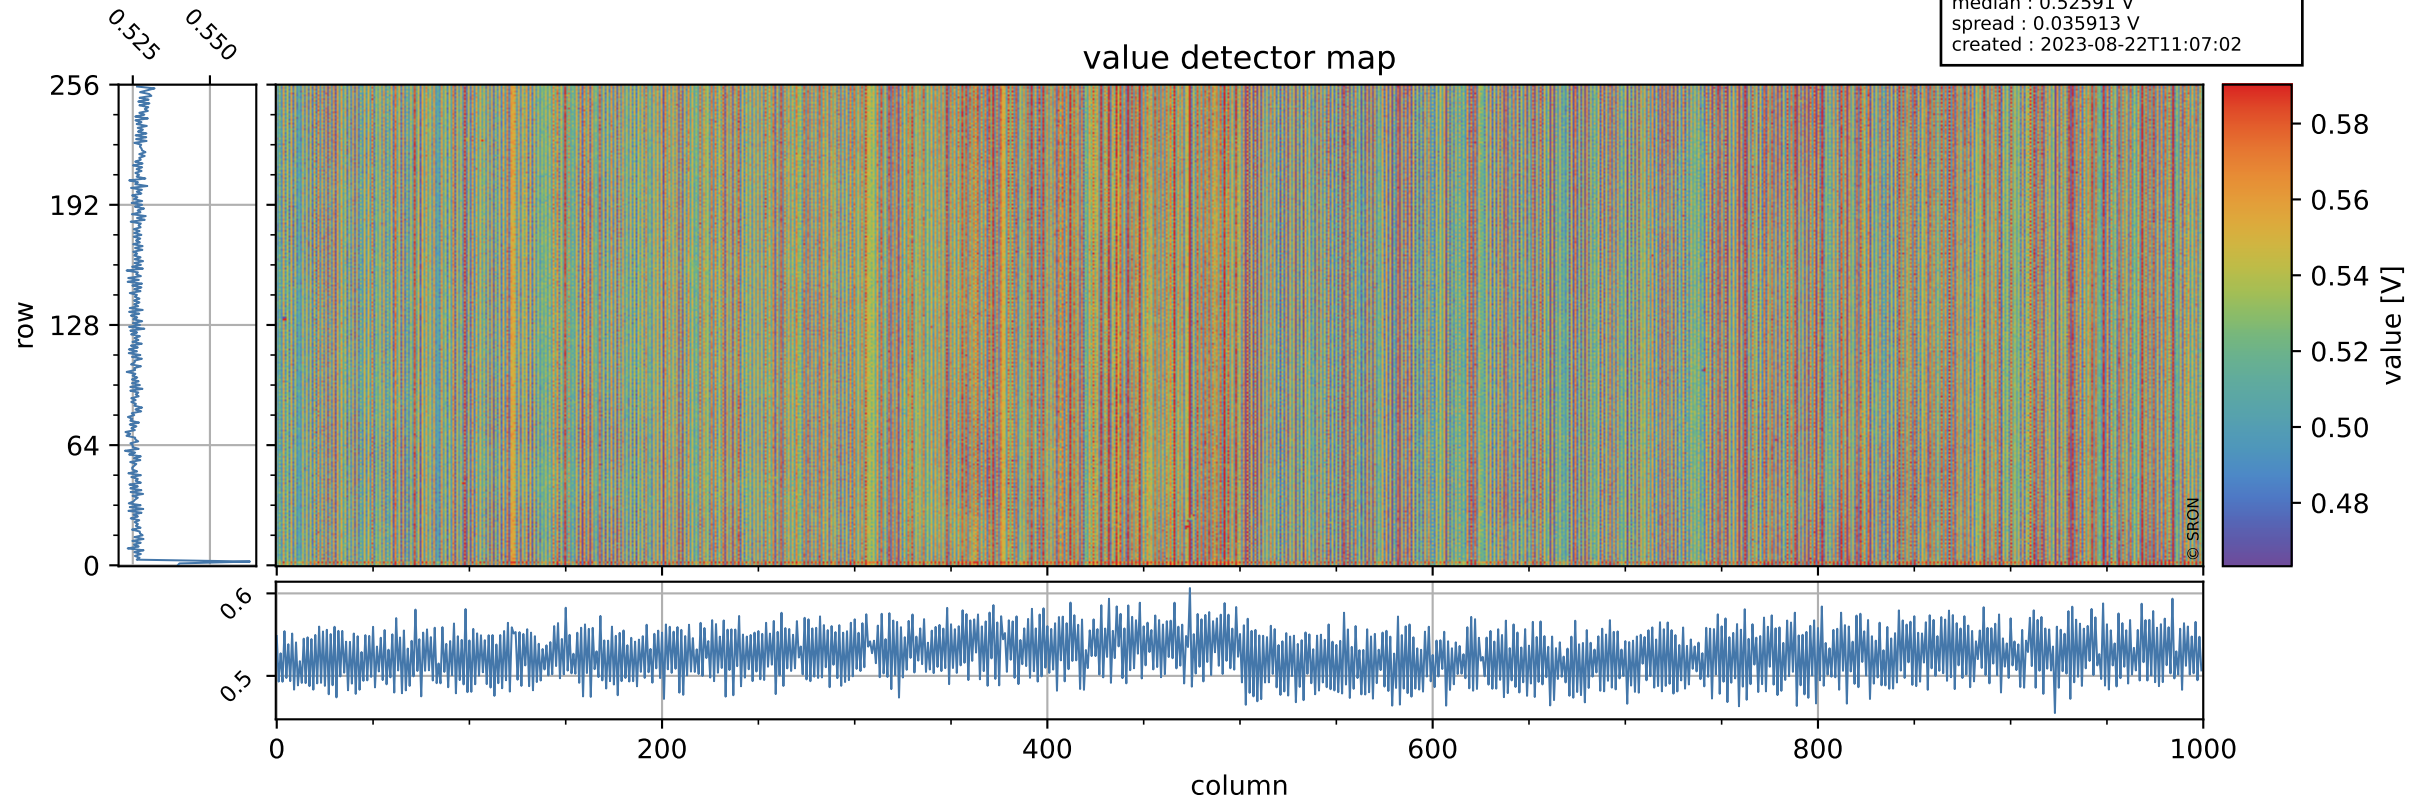

Tropomi SWIR offset (beta nominal)

orbits : 20 in [13492, 13537]
coverage : 2020-05-21 / 2020-05-24
median : 0.52591 V
spread : 0.035913 V
created : 2023-08-22T11:07:02

value detector map

Tropomi SWIR offset (beta nominal)

orbits : 20 in [13492, 13537]
coverage : 2020-05-21 / 2020-05-24
median : 32.105 μV
spread : 15.739 μV
created : 2023-08-22T11:07:02

Tropomi SWIR offset (beta nominal)

orbits : 20 in [13492, 13537]
coverage : 2020-05-21 / 2020-05-24
median : -0.10538 mV
spread : 0.38854 mV
created : 2023-08-22T11:07:02

value compared with SWIR offset CKD

Tropomi SWIR offset (beta nominal) ground-tracks of Sentinel-5P

orbits : 20 in [13492, 13537]
coverage : 2020-05-21 / 2020-05-24
created : 2023-08-22T11:07:03

Tropomi SWIR offset (beta nominal)

orbits : [1867, 13537]
coverage : 2018-02-20 / 2020-05-24
created : 2023-08-22T11:07:03

trend of detector median & temperatures