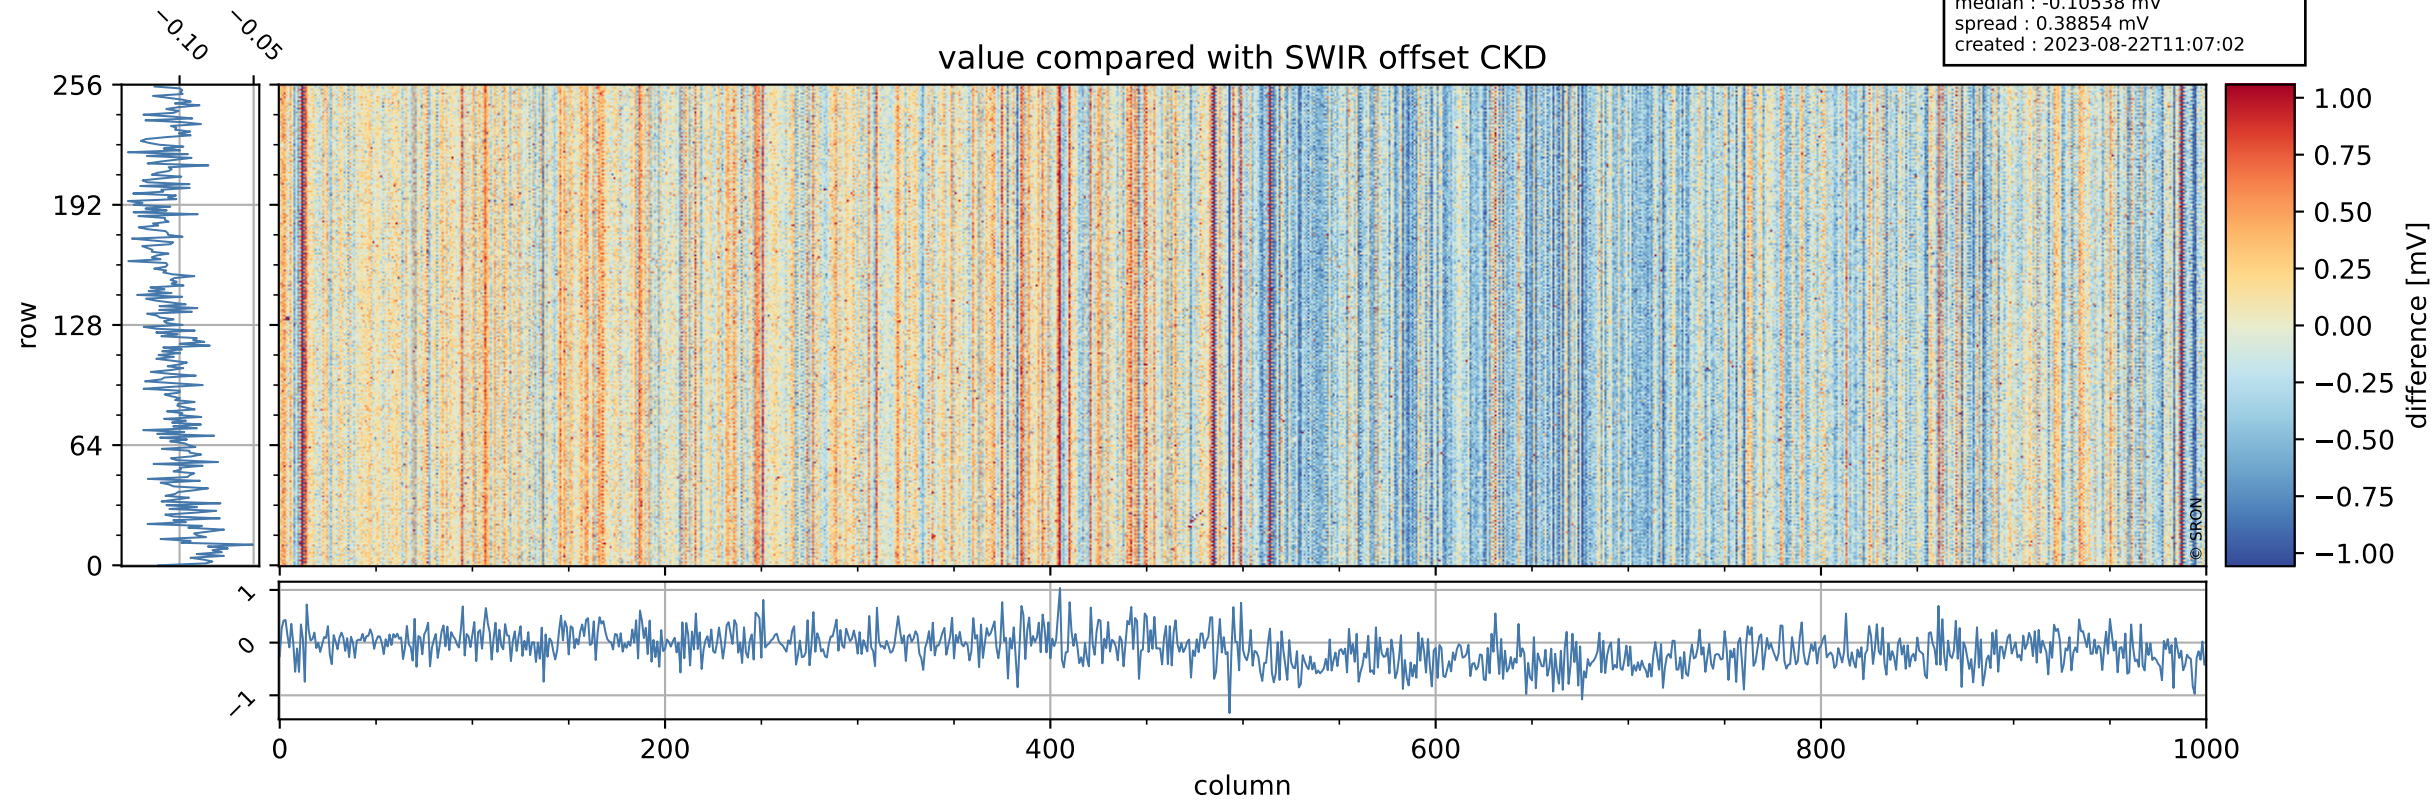

Tropomi SWIR offset (beta nominal)

orbits : 20 in [13492, 13537]
coverage : 2020-05-21 / 2020-05-24
median : 0.52591 V
spread : 0.035913 V
created : 2023-08-22T11:07:02

value detector map

Tropomi SWIR offset (beta nominal)

orbits : 20 in [13492, 13537]
coverage : 2020-05-21 / 2020-05-24
median : 32.105 μV
spread : 15.739 μV
created : 2023-08-22T11:07:02

Tropomi SWIR offset (beta nominal)

orbits : 20 in [13492, 13537]
coverage : 2020-05-21 / 2020-05-24
median : -0.10538 mV
spread : 0.38854 mV
created : 2023-08-22T11:07:02

value compared with SWIR offset CKD

Tropomi SWIR offset (beta nominal) ground-tracks of Sentinel-5P

orbits : 20 in [13492, 13537]
coverage : 2020-05-21 / 2020-05-24
created : 2023-08-22T11:07:03

Tropomi SWIR offset (beta nominal)

orbits : [1867, 13537]
coverage : 2018-02-20 / 2020-05-24
created : 2023-08-22T11:07:03

trend of detector median & temperatures