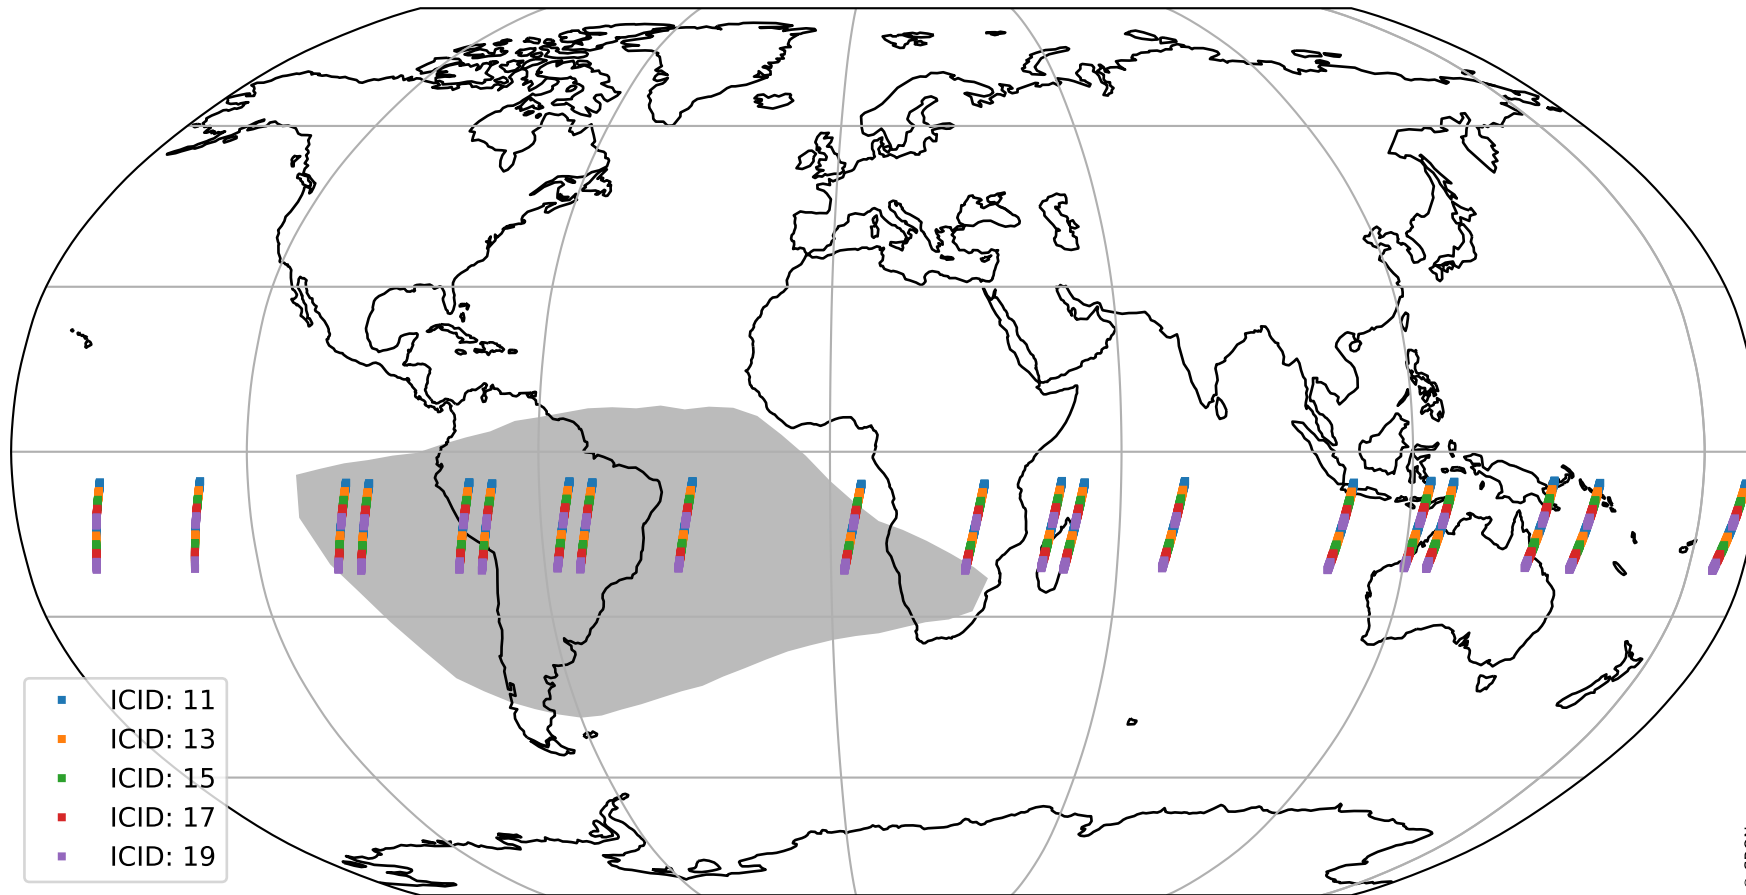

Tropomi SWIR offset (beta nominal)

orbits : 20 in [13492, 13537]
coverage : 2020-05-21 / 2020-05-24
median : 0.52591 V
spread : 0.035913 V
created : 2023-08-22T11:07:02

value detector map

Tropomi SWIR offset (beta nominal)

orbits : 20 in [13492, 13537]
coverage : 2020-05-21 / 2020-05-24
median : 32.105 μV
spread : 15.739 μV
created : 2023-08-22T11:07:02

Tropomi SWIR offset (beta nominal)

orbits : 20 in [13492, 13537]
coverage : 2020-05-21 / 2020-05-24
median : -0.10538 mV
spread : 0.38854 mV
created : 2023-08-22T11:07:02

value compared with SWIR offset CKD

Tropomi SWIR offset (beta nominal) ground-tracks of Sentinel-5P

orbits : 20 in [13492, 13537]
coverage : 2020-05-21 / 2020-05-24
created : 2023-08-22T11:07:03

Tropomi SWIR offset (beta nominal)

orbits : [1867, 13537]
coverage : 2018-02-20 / 2020-05-24
created : 2023-08-22T11:07:03

trend of detector median & temperatures