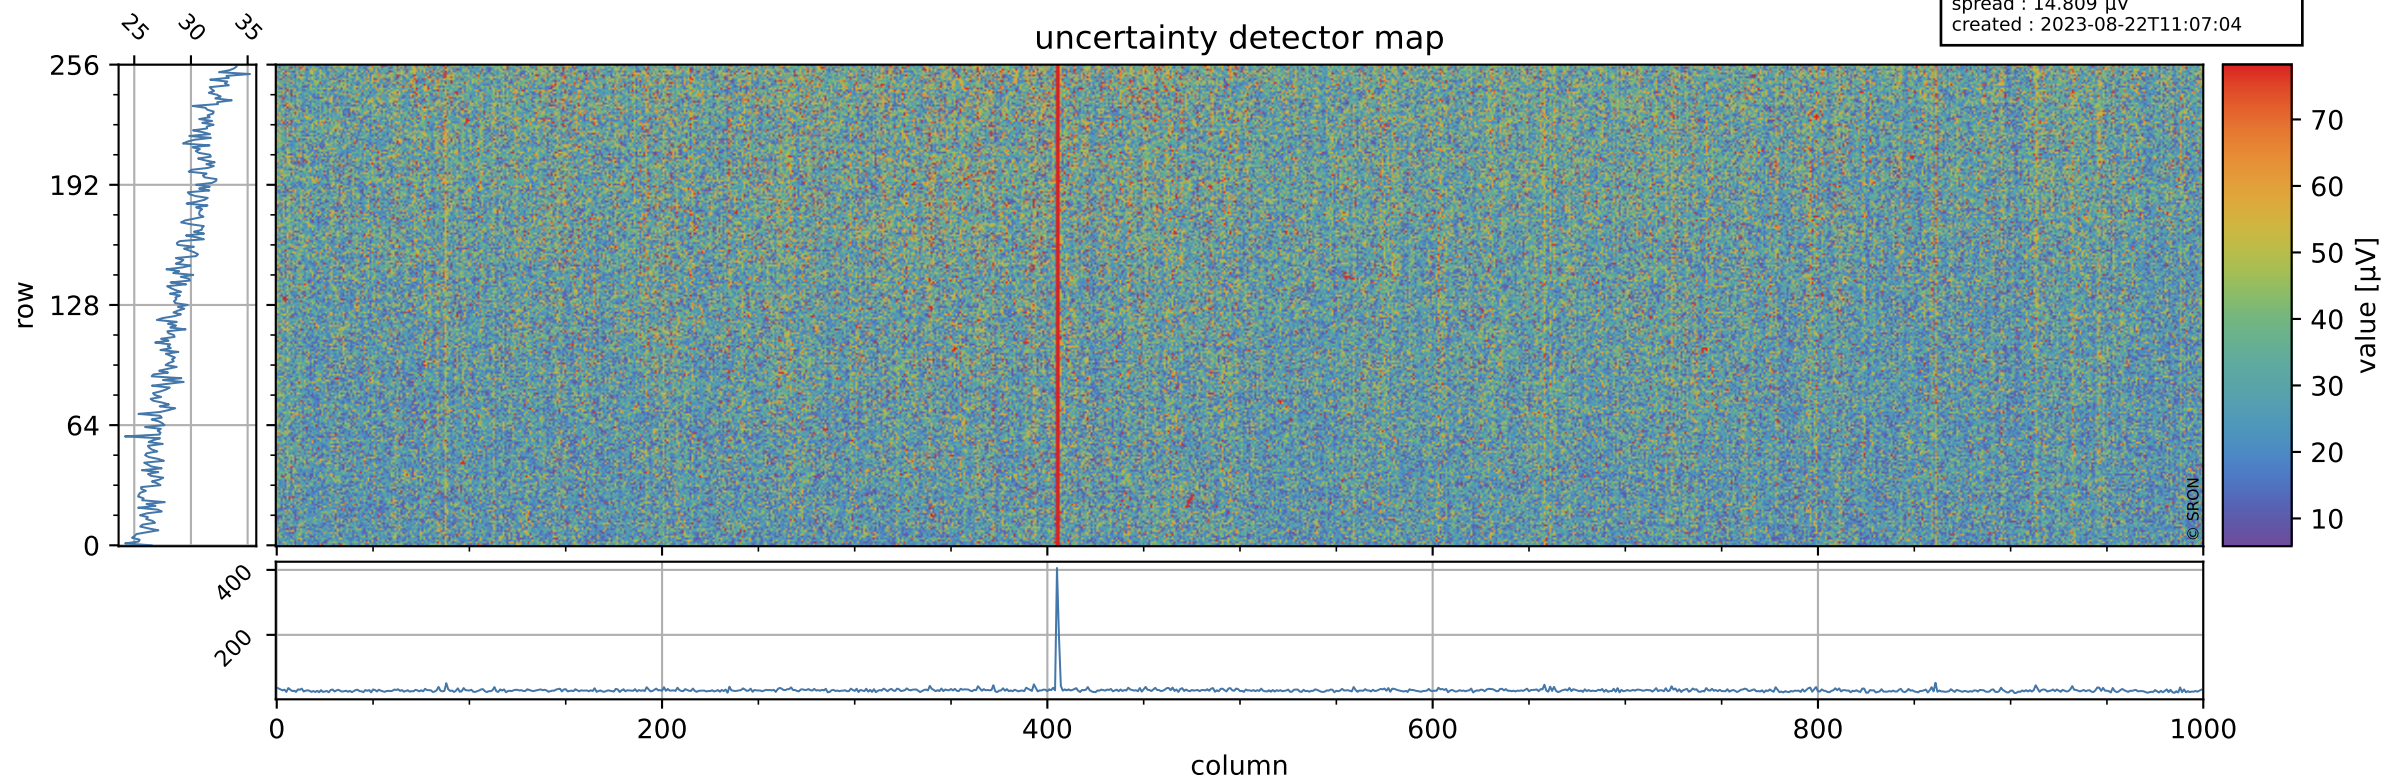

# Tropomi SWIR offset (beta nominal)

orbits : 19 in [13537, 13582]  
coverage : 2020-05-24 / 2020-05-27  
median : 0.52591 V  
spread : 0.035911 V  
created : 2023-08-22T11:07:04

## value detector map

# Tropomi SWIR offset (beta nominal)

orbits : 19 in [13537, 13582]  
coverage : 2020-05-24 / 2020-05-27  
median : 29.288  $\mu\text{V}$   
spread : 14.809  $\mu\text{V}$   
created : 2023-08-22T11:07:04

# Tropomi SWIR offset (beta nominal) ground-tracks of Sentinel-5P

orbits : 19 in [13537, 13582]  
coverage : 2020-05-24 / 2020-05-27  
created : 2023-08-22T11:07:05