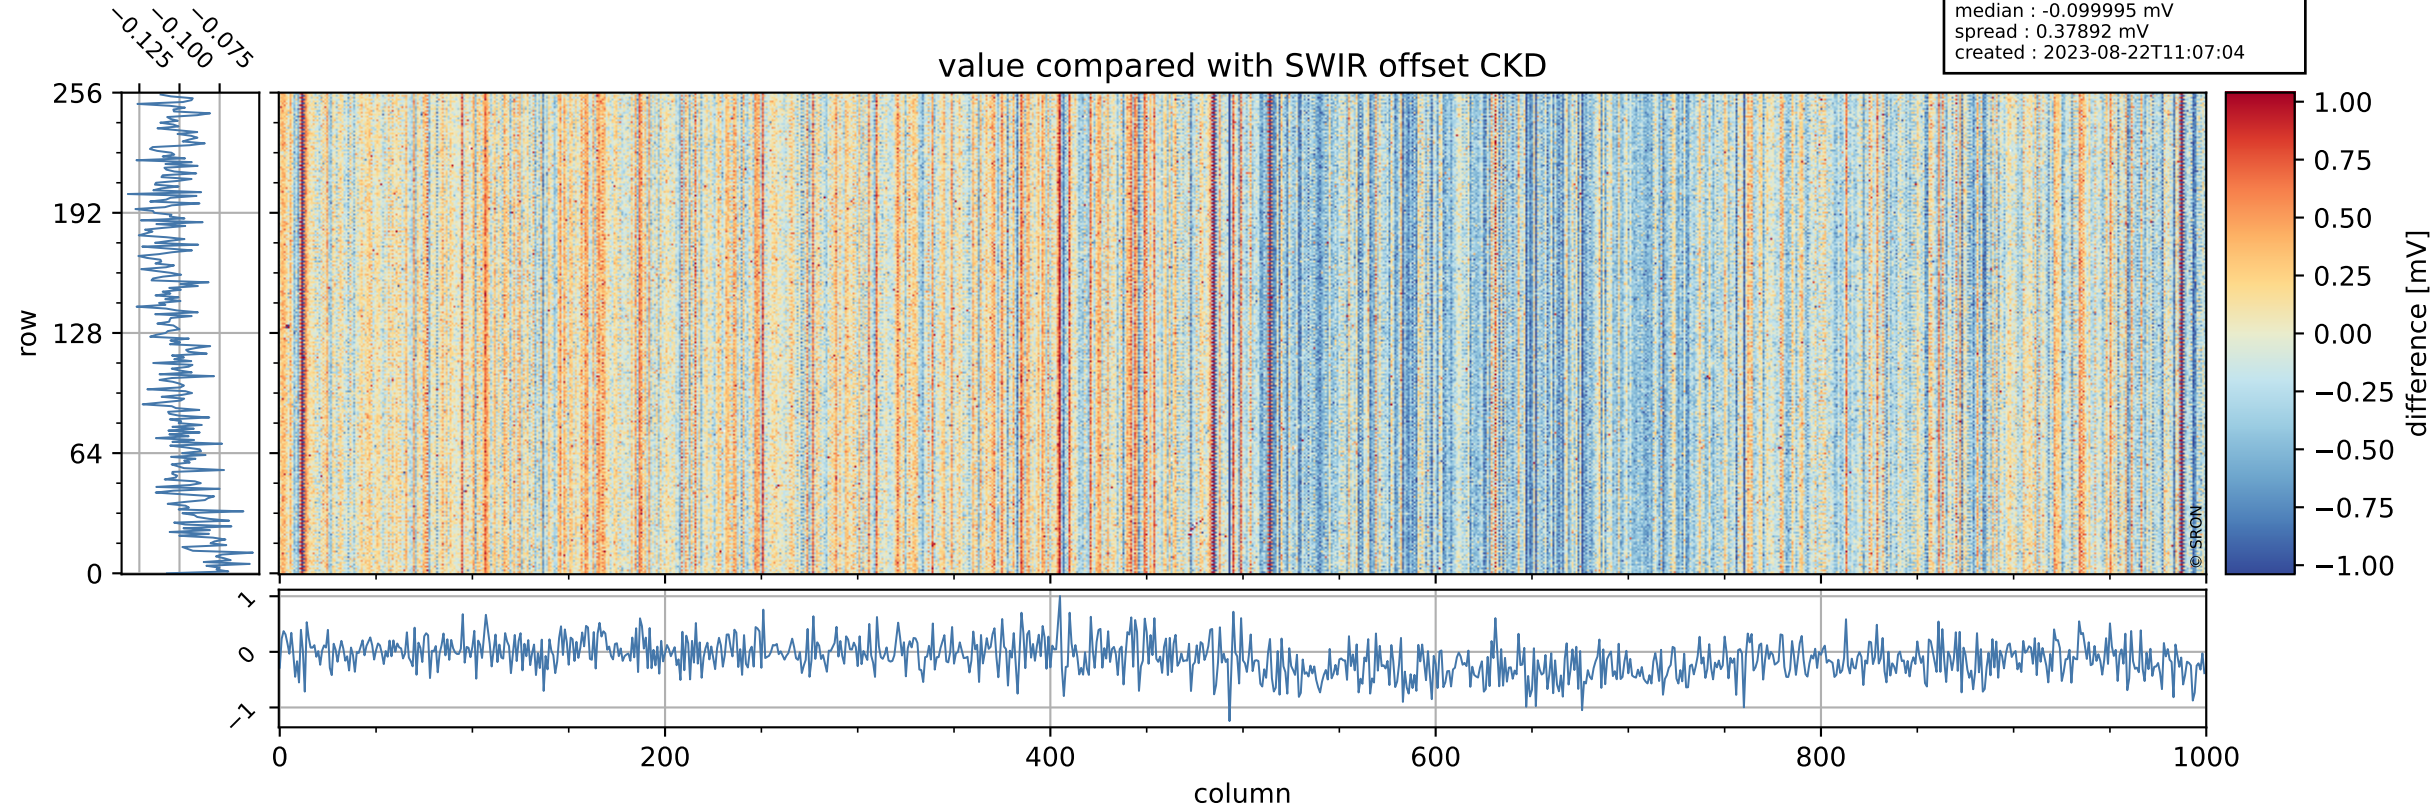

## value detector map

# Tropomi SWIR offset (beta nominal)

orbits : 19 in [13537, 13582]  
coverage : 2020-05-24 / 2020-05-27  
median : 29.288  $\mu\text{V}$   
spread : 14.809  $\mu\text{V}$   
created : 2023-08-22T11:07:04

# Tropomi SWIR offset (beta nominal)

orbits : 19 in [13537, 13582]  
coverage : 2020-05-24 / 2020-05-27  
median : -0.099995 mV  
spread : 0.37892 mV  
created : 2023-08-22T11:07:04

value compared with SWIR offset CKD

# Tropomi SWIR offset (beta nominal) ground-tracks of Sentinel-5P

orbits : 19 in [13537, 13582]  
coverage : 2020-05-24 / 2020-05-27  
created : 2023-08-22T11:07:05