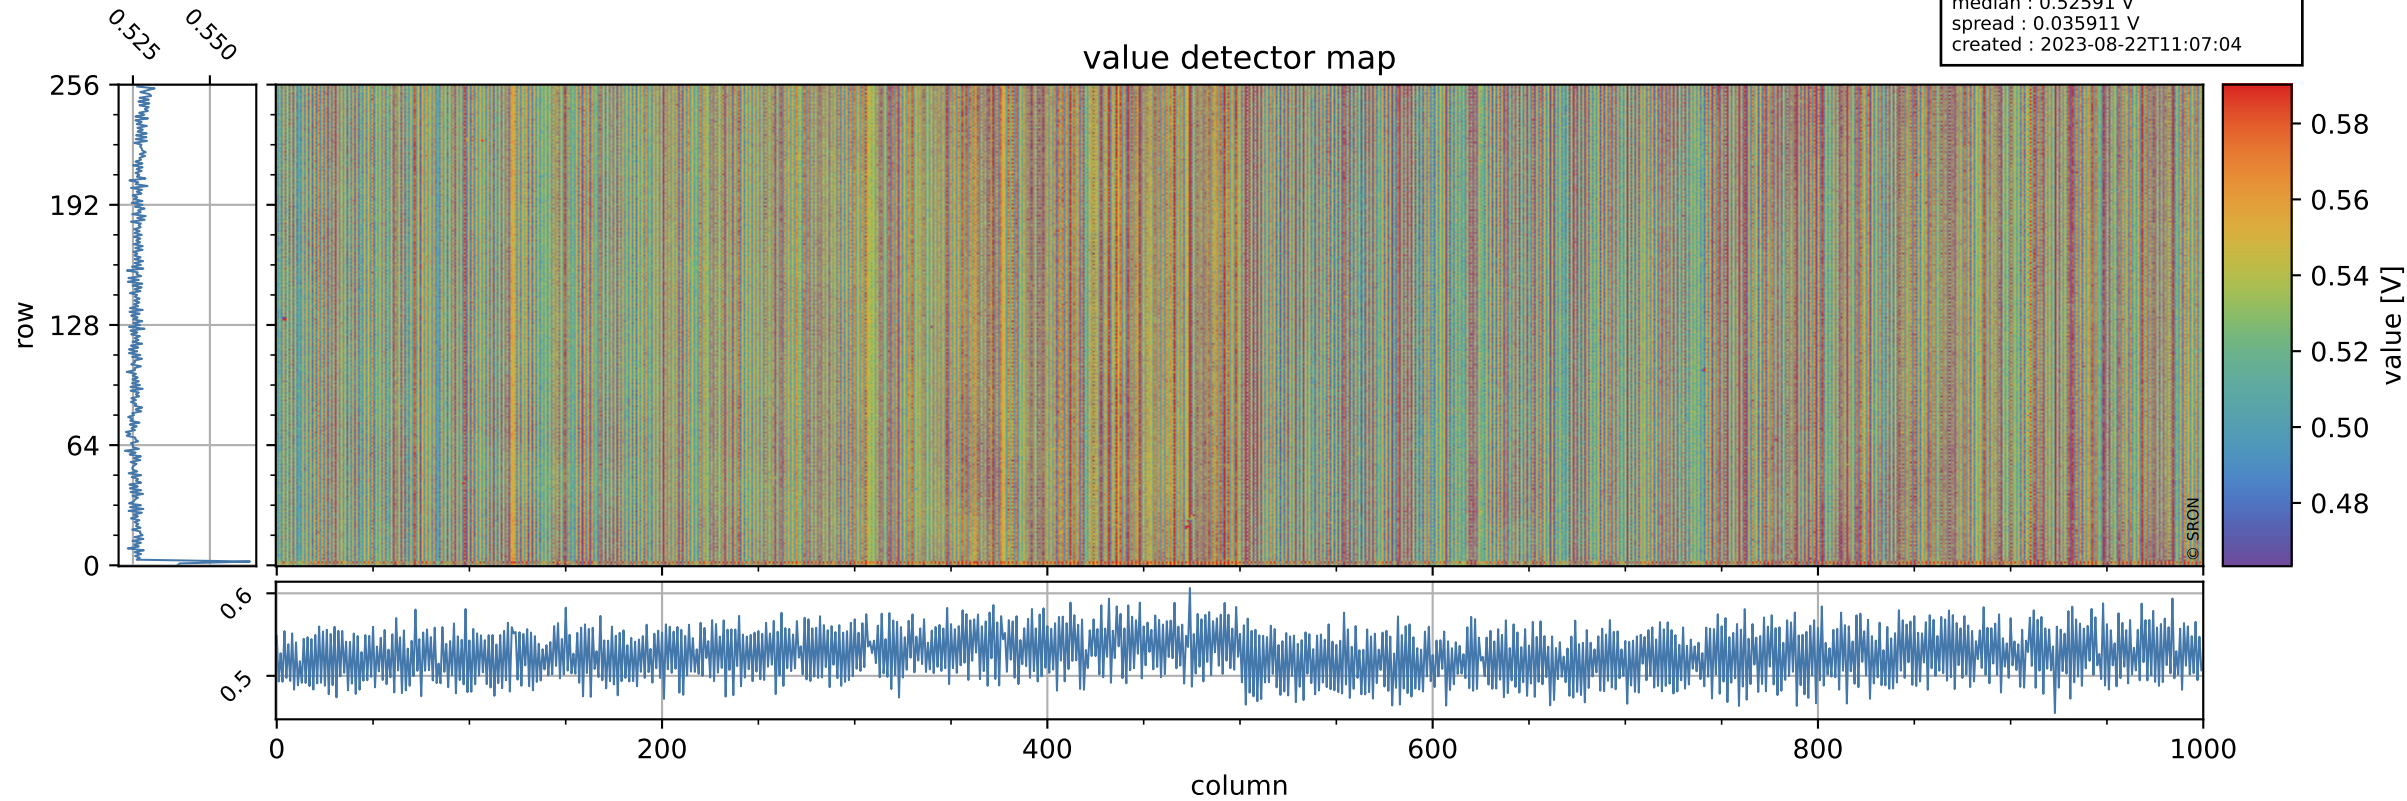

# Tropomi SWIR offset (beta nominal)

orbits : 19 in [13537, 13582]  
coverage : 2020-05-24 / 2020-05-27  
median : 0.52591 V  
spread : 0.035911 V  
created : 2023-08-22T11:07:04

## value detector map

# Tropomi SWIR offset (beta nominal)

orbits : 19 in [13537, 13582]  
coverage : 2020-05-24 / 2020-05-27  
median : 29.288  $\mu\text{V}$   
spread : 14.809  $\mu\text{V}$   
created : 2023-08-22T11:07:04

# Tropomi SWIR offset (beta nominal) ground-tracks of Sentinel-5P

orbits : 19 in [13537, 13582]  
coverage : 2020-05-24 / 2020-05-27  
created : 2023-08-22T11:07:05