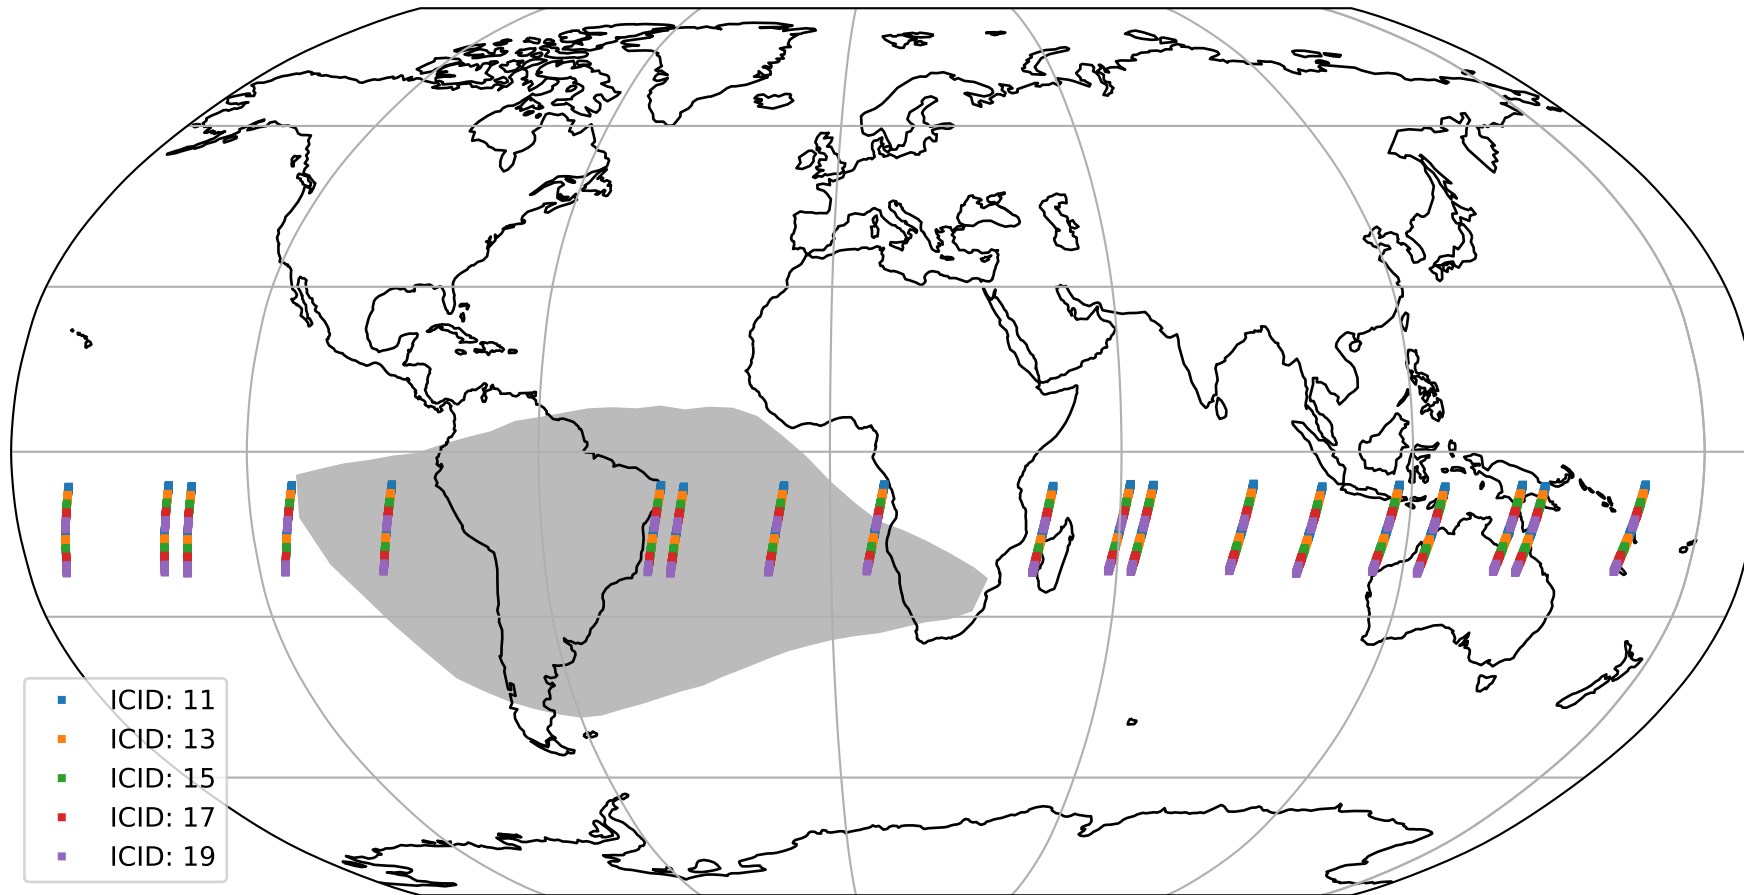

# Tropomi SWIR offset (beta nominal)

orbits : 19 in [13537, 13582]  
coverage : 2020-05-24 / 2020-05-27  
median : 29.288  $\mu\text{V}$   
spread : 14.809  $\mu\text{V}$   
created : 2023-08-22T11:07:04

# Tropomi SWIR offset (beta nominal)

orbits : 19 in [13537, 13582]  
coverage : 2020-05-24 / 2020-05-27  
median : -0.099995 mV  
spread : 0.37892 mV  
created : 2023-08-22T11:07:04

value compared with SWIR offset CKD

# Tropomi SWIR offset (beta nominal) ground-tracks of Sentinel-5P

orbits : 19 in [13537, 13582]  
coverage : 2020-05-24 / 2020-05-27  
created : 2023-08-22T11:07:05

# Tropomi SWIR offset (beta nominal)

orbits : [1867, 13582]  
coverage : 2018-02-20 / 2020-05-27  
created : 2023-08-22T11:07:05