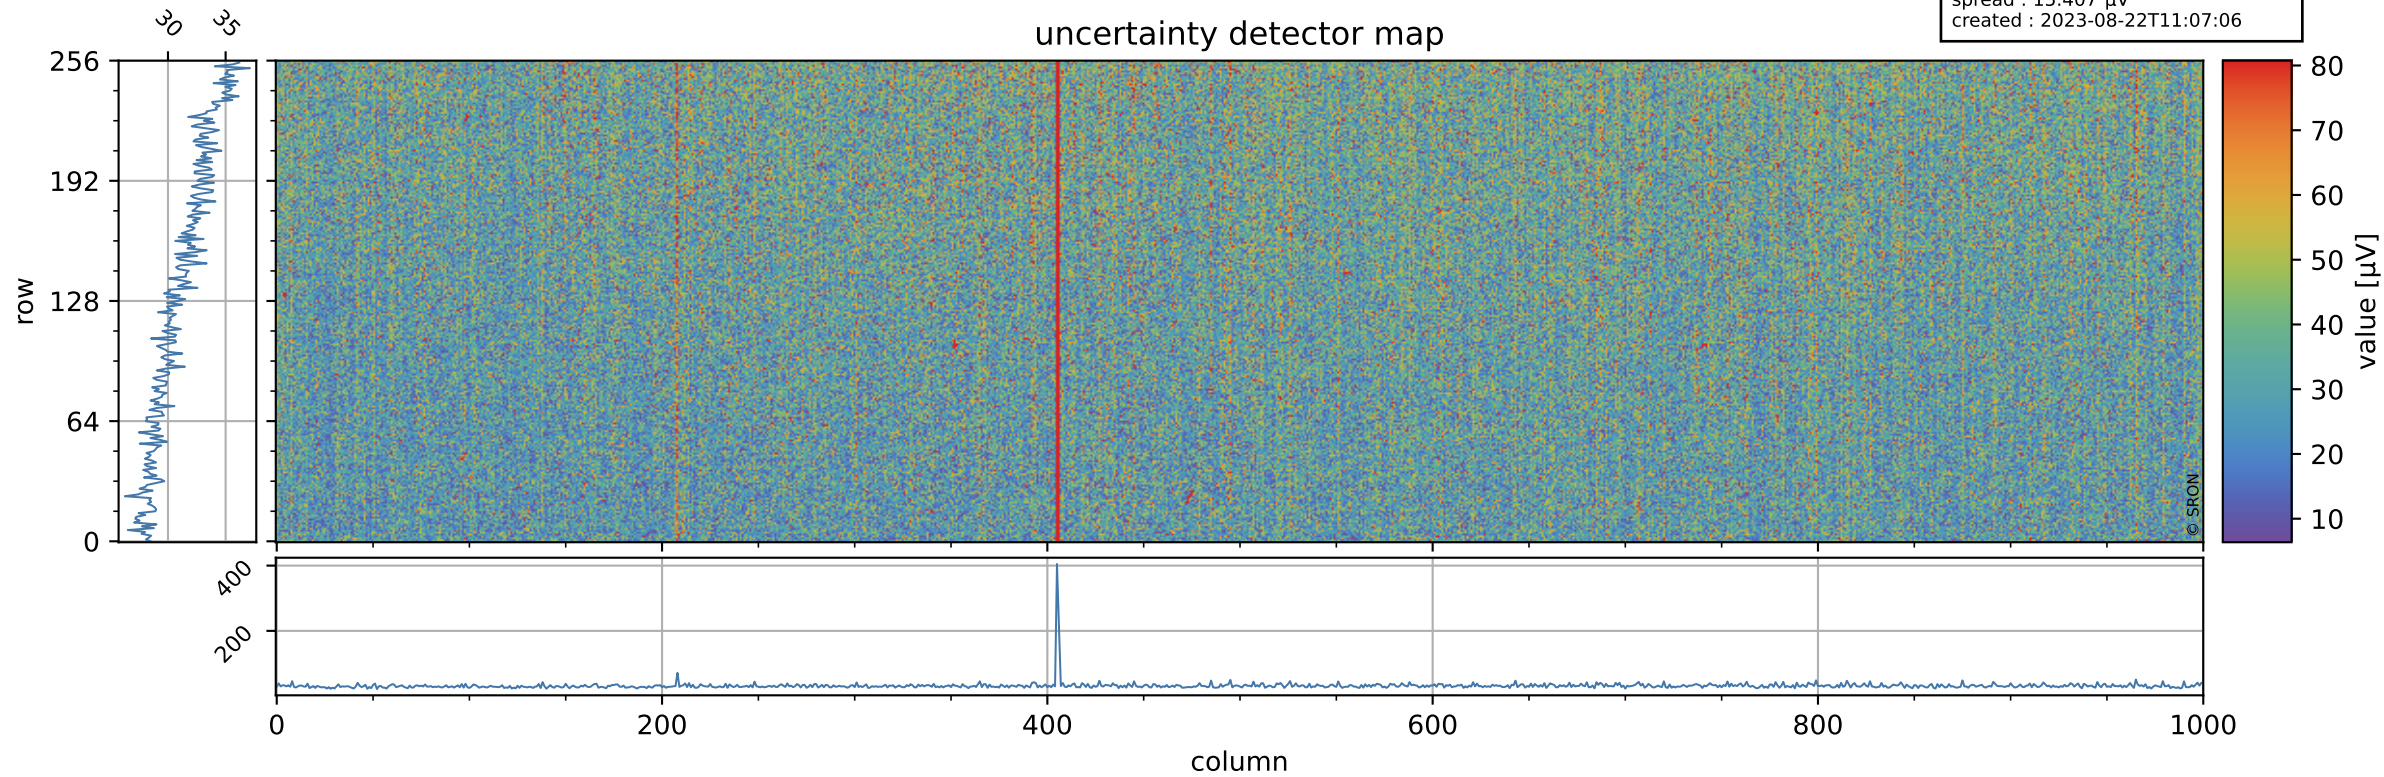

Tropomi SWIR offset (beta nominal)

orbits : 20 in [13582, 13627]
coverage : 2020-05-27 / 2020-05-30
median : 0.52591 V
spread : 0.035914 V
created : 2023-08-22T11:07:06

value detector map

Tropomi SWIR offset (beta nominal)

orbits : 20 in [13582, 13627]
coverage : 2020-05-27 / 2020-05-30
median : 31.371 μV
spread : 15.407 μV
created : 2023-08-22T11:07:06

Tropomi SWIR offset (beta nominal)

orbits : 20 in [13582, 13627]
coverage : 2020-05-27 / 2020-05-30
median : -0.11115 mV
spread : 0.37982 mV
created : 2023-08-22T11:07:06

value compared with SWIR offset CKD

Tropomi SWIR offset (beta nominal) ground-tracks of Sentinel-5P

orbits : 20 in [13582, 13627]
coverage : 2020-05-27 / 2020-05-30
created : 2023-08-22T11:07:07

Tropomi SWIR offset (beta nominal)

orbits : [1867, 13627]
coverage : 2018-02-20 / 2020-05-30
created : 2023-08-22T11:07:07

trend of detector median & temperatures