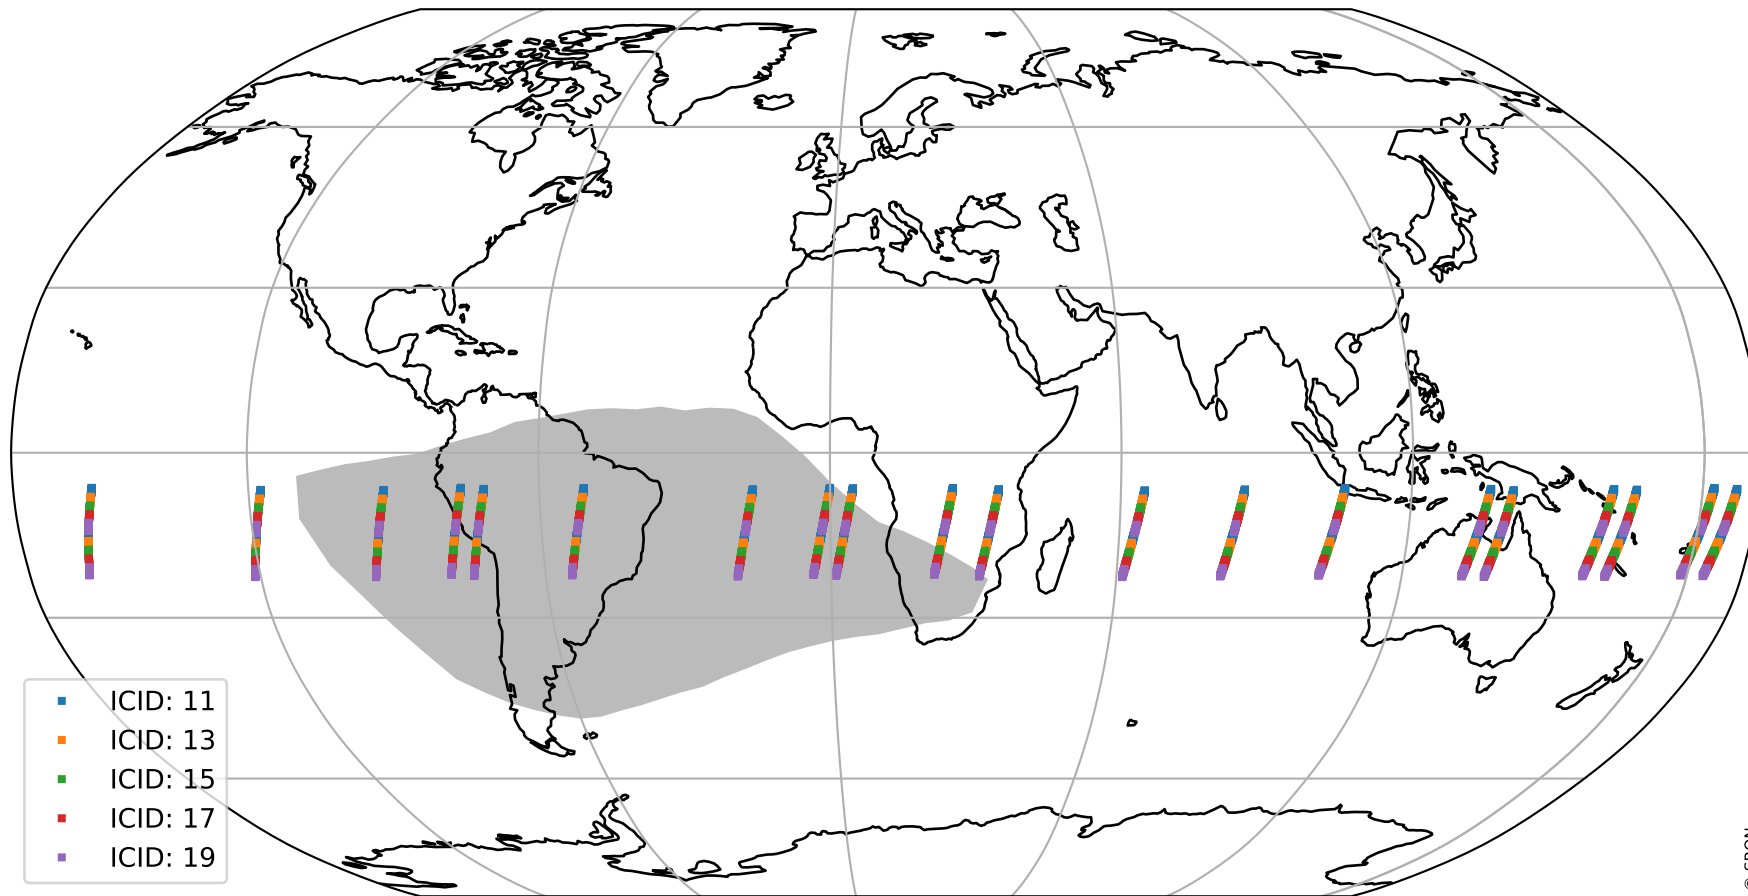

Tropomi SWIR offset (beta nominal)

orbits : 20 in [13582, 13627]
coverage : 2020-05-27 / 2020-05-30
median : 0.52591 V
spread : 0.035914 V
created : 2023-08-22T11:07:06

value detector map

Tropomi SWIR offset (beta nominal)

orbits : 20 in [13582, 13627]
coverage : 2020-05-27 / 2020-05-30
median : 31.371 μV
spread : 15.407 μV
created : 2023-08-22T11:07:06

Tropomi SWIR offset (beta nominal)

orbits : 20 in [13582, 13627]
coverage : 2020-05-27 / 2020-05-30
median : -0.11115 mV
spread : 0.37982 mV
created : 2023-08-22T11:07:06

value compared with SWIR offset CKD

Tropomi SWIR offset (beta nominal) ground-tracks of Sentinel-5P

orbits : 20 in [13582, 13627]
coverage : 2020-05-27 / 2020-05-30
created : 2023-08-22T11:07:07

Tropomi SWIR offset (beta nominal)

orbits : [1867, 13627]
coverage : 2018-02-20 / 2020-05-30
created : 2023-08-22T11:07:07

trend of detector median & temperatures