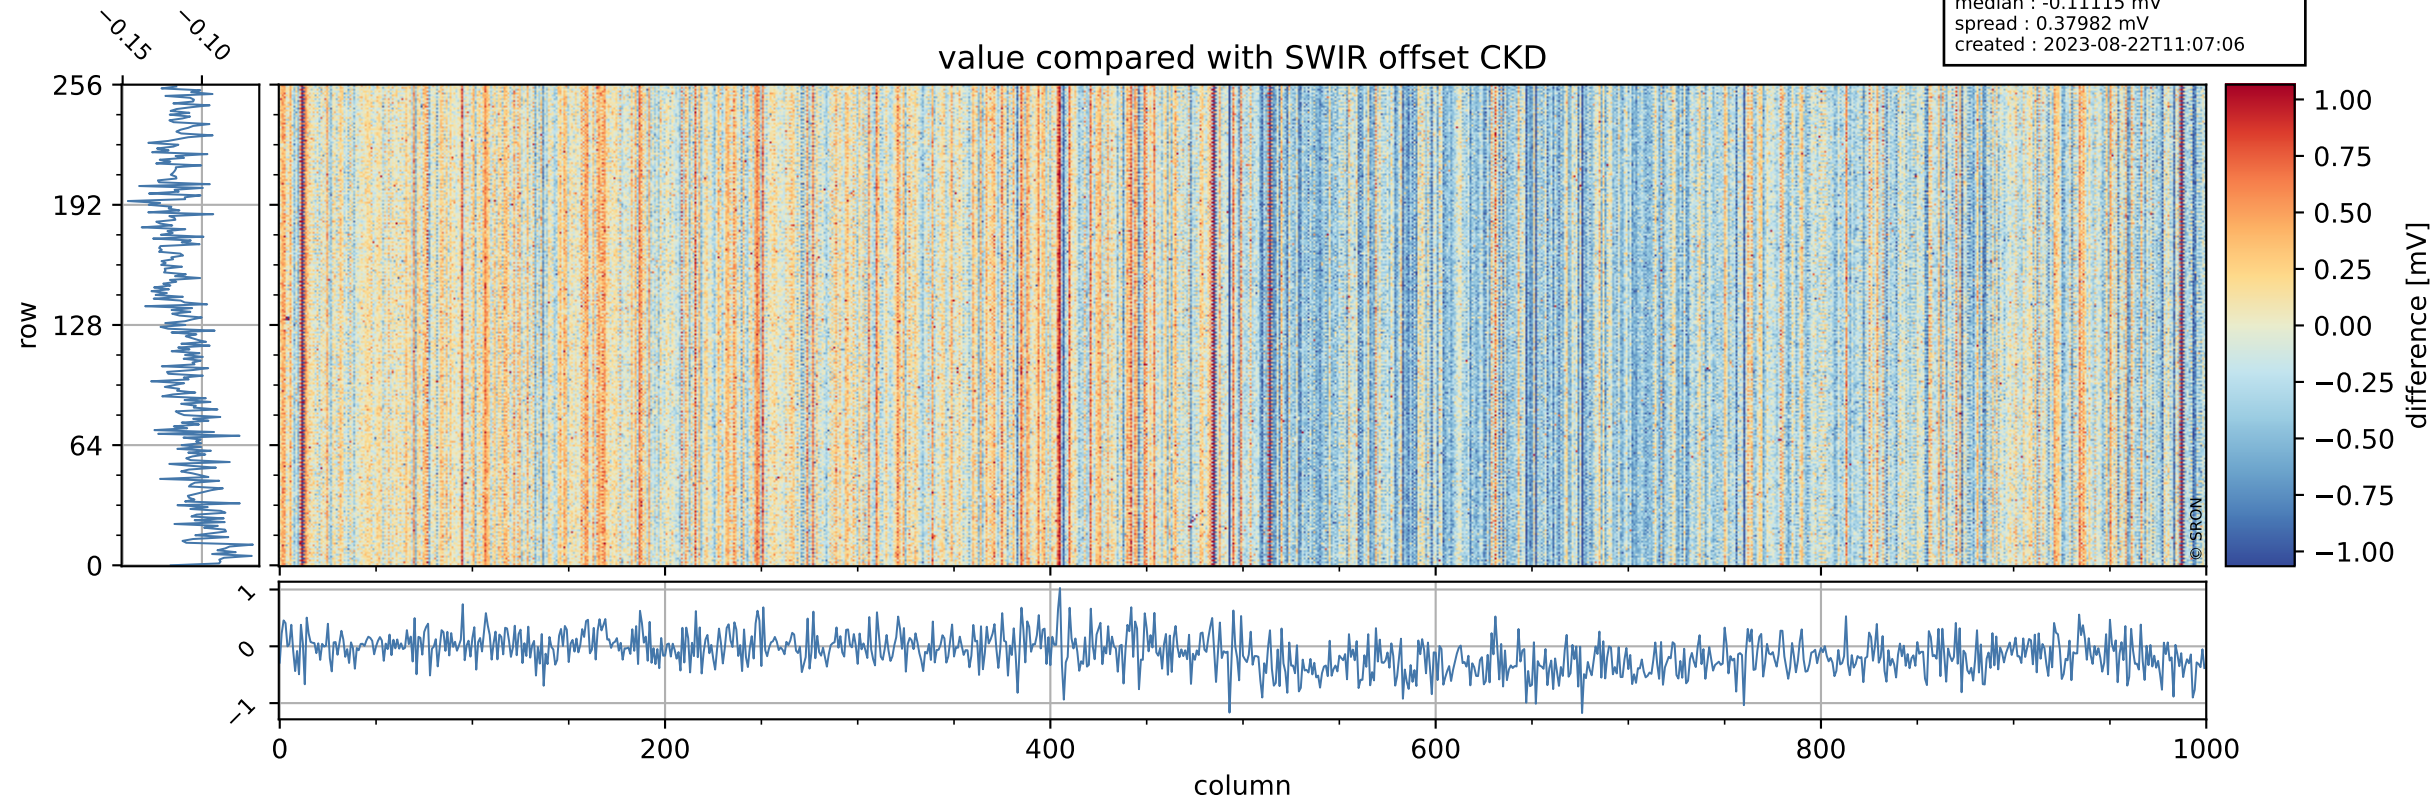

Tropomi SWIR offset (beta nominal)

orbits : 20 in [13582, 13627]
coverage : 2020-05-27 / 2020-05-30
median : 0.52591 V
spread : 0.035914 V
created : 2023-08-22T11:07:06

value detector map

Tropomi SWIR offset (beta nominal)

orbits : 20 in [13582, 13627]
coverage : 2020-05-27 / 2020-05-30
median : 31.371 μV
spread : 15.407 μV
created : 2023-08-22T11:07:06

Tropomi SWIR offset (beta nominal)

orbits : 20 in [13582, 13627]
coverage : 2020-05-27 / 2020-05-30
median : -0.11115 mV
spread : 0.37982 mV
created : 2023-08-22T11:07:06

value compared with SWIR offset CKD

Tropomi SWIR offset (beta nominal) ground-tracks of Sentinel-5P

orbits : 20 in [13582, 13627]
coverage : 2020-05-27 / 2020-05-30
created : 2023-08-22T11:07:07

Tropomi SWIR offset (beta nominal)

orbits : [1867, 13627]
coverage : 2018-02-20 / 2020-05-30
created : 2023-08-22T11:07:07

trend of detector median & temperatures