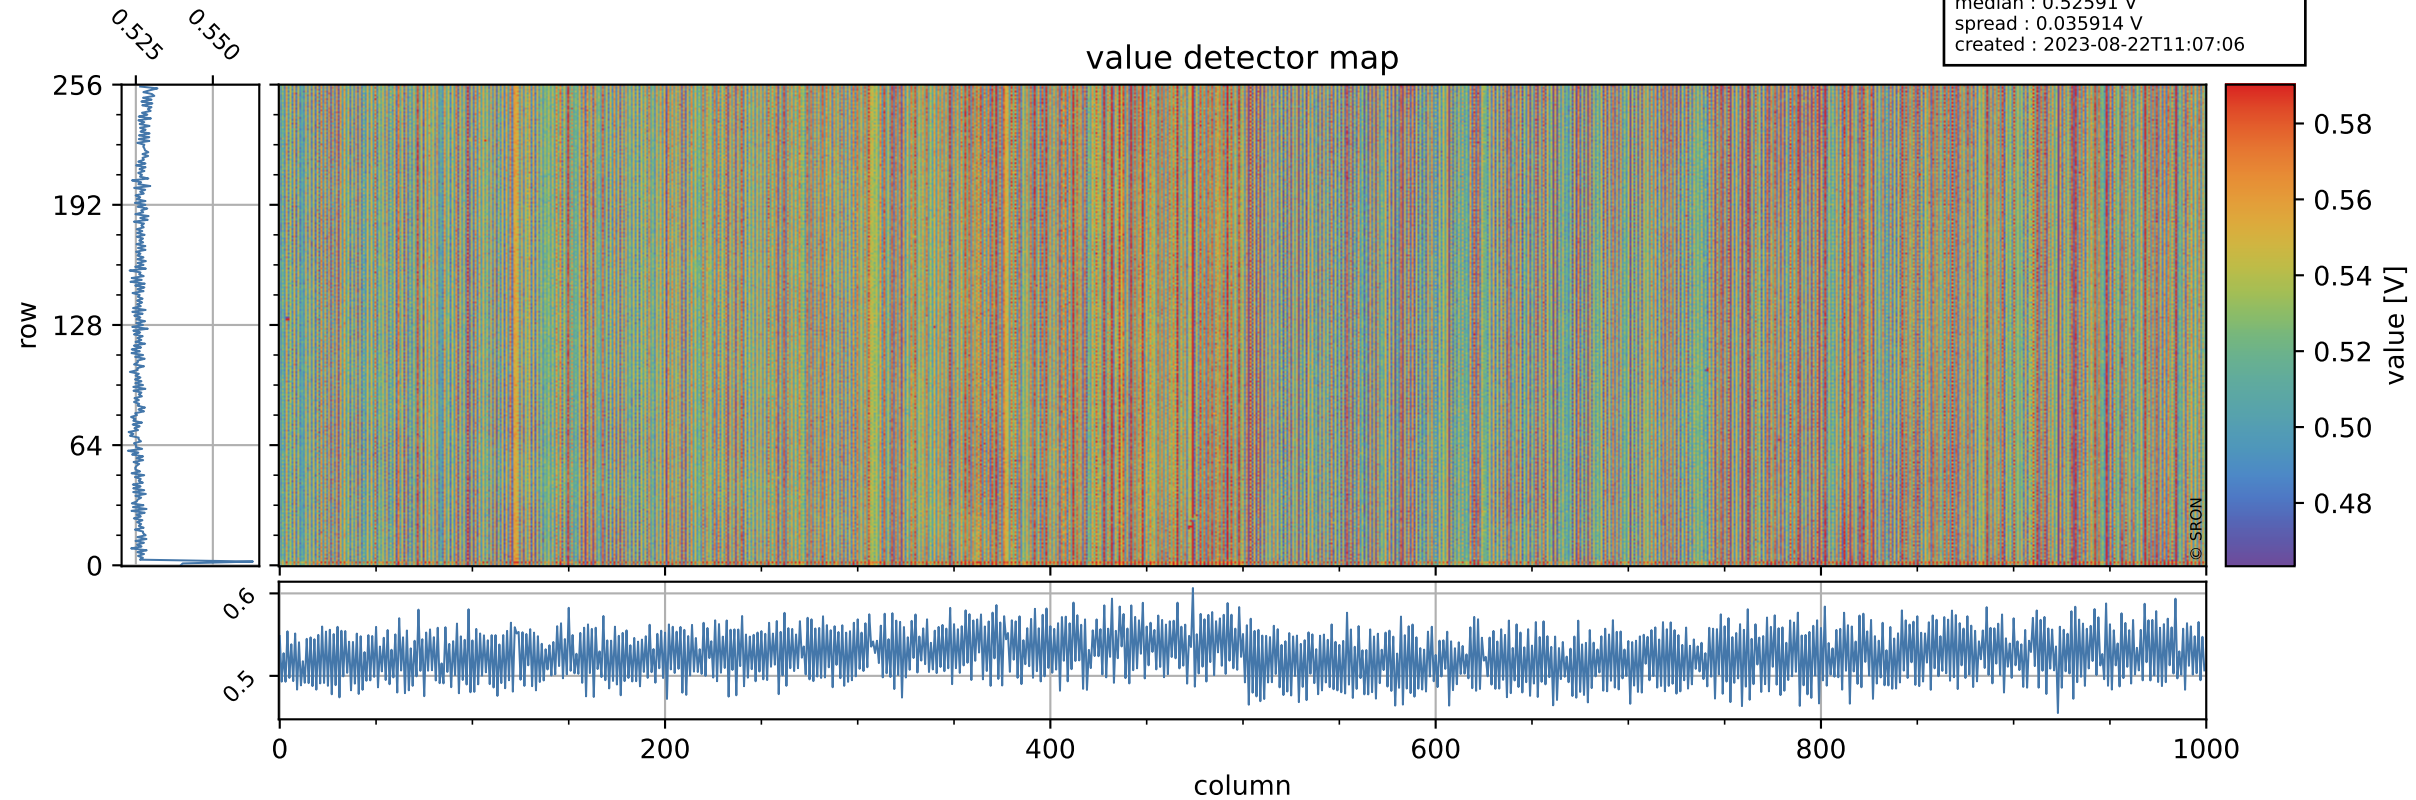

Tropomi SWIR offset (beta nominal)

orbits : 20 in [13582, 13627]
coverage : 2020-05-27 / 2020-05-30
median : 0.52591 V
spread : 0.035914 V
created : 2023-08-22T11:07:06

value detector map

Tropomi SWIR offset (beta nominal)

orbits : 20 in [13582, 13627]
coverage : 2020-05-27 / 2020-05-30
median : 31.371 μV
spread : 15.407 μV
created : 2023-08-22T11:07:06

Tropomi SWIR offset (beta nominal)

orbits : 20 in [13582, 13627]
coverage : 2020-05-27 / 2020-05-30
median : -0.11115 mV
spread : 0.37982 mV
created : 2023-08-22T11:07:06

value compared with SWIR offset CKD

Tropomi SWIR offset (beta nominal) ground-tracks of Sentinel-5P

orbits : 20 in [13582, 13627]
coverage : 2020-05-27 / 2020-05-30
created : 2023-08-22T11:07:07

Tropomi SWIR offset (beta nominal)

orbits : [1867, 13627]
coverage : 2018-02-20 / 2020-05-30
created : 2023-08-22T11:07:07

trend of detector median & temperatures