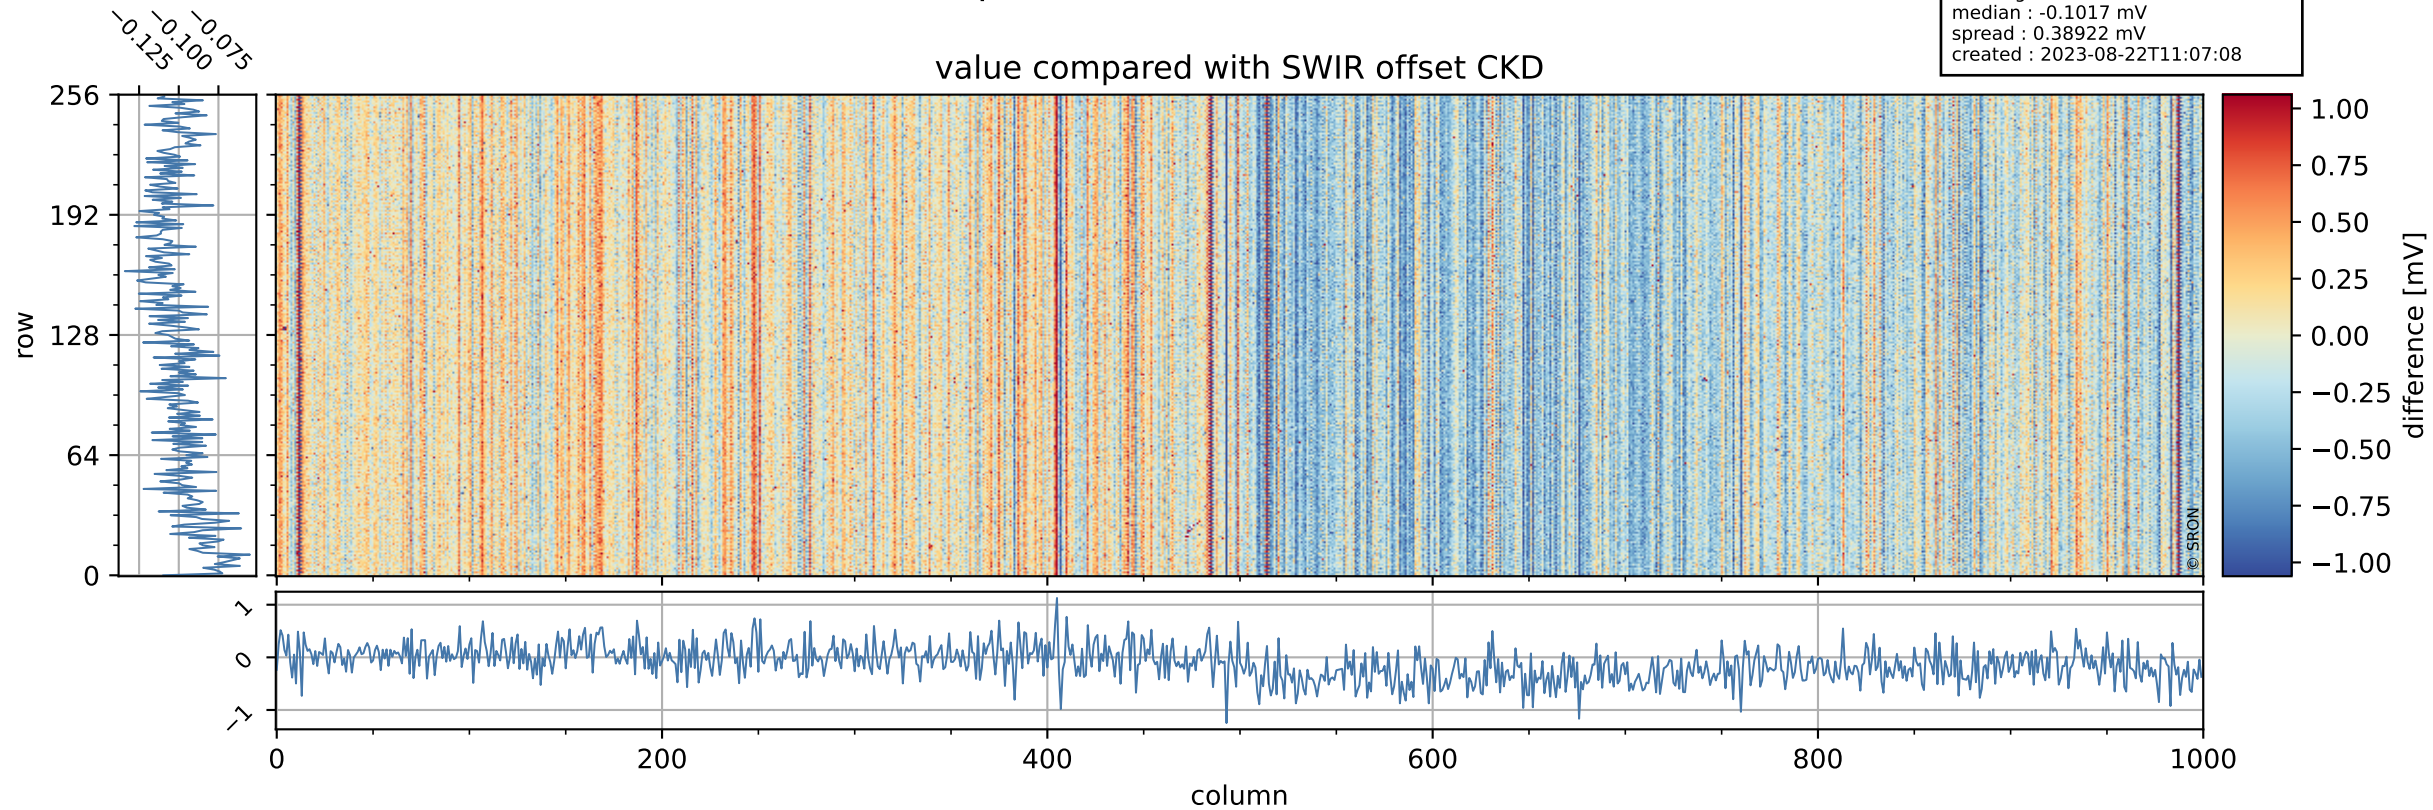

Tropomi SWIR offset (beta nominal)

orbits : 18 in [13627, 13672]
coverage : 2020-05-31 / 2020-06-03
median : 0.52592 V
spread : 0.035919 V
created : 2023-08-22T11:07:08

value detector map

Tropomi SWIR offset (beta nominal)

orbits : 18 in [13627, 13672]
coverage : 2020-05-31 / 2020-06-03
median : 32.141 μV
spread : 15.651 μV
created : 2023-08-22T11:07:08

Tropomi SWIR offset (beta nominal)

orbits : 18 in [13627, 13672]
coverage : 2020-05-31 / 2020-06-03
median : -0.1017 mV
spread : 0.38922 mV
created : 2023-08-22T11:07:08

value compared with SWIR offset CKD

Tropomi SWIR offset (beta nominal) ground-tracks of Sentinel-5P

orbits : 18 in [13627, 13672]
coverage : 2020-05-31 / 2020-06-03
created : 2023-08-22T11:07:09

Tropomi SWIR offset (beta nominal)

orbits : [1867, 13672]
coverage : 2018-02-20 / 2020-06-03
created : 2023-08-22T11:07:09

trend of detector median & temperatures