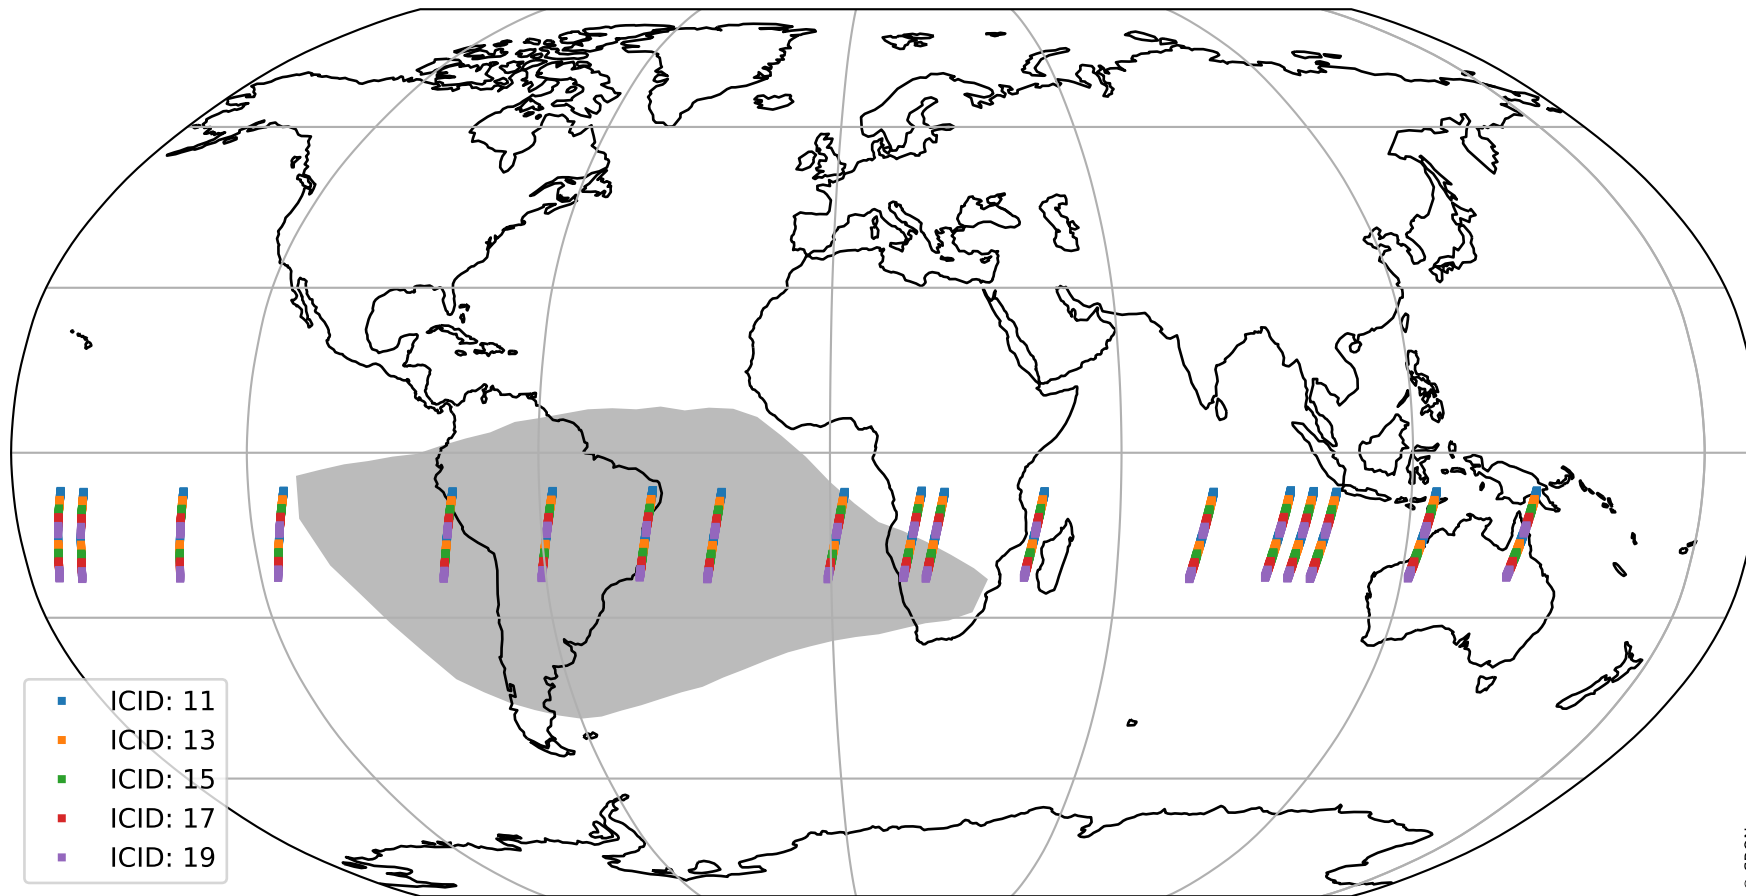

Tropomi SWIR offset (beta nominal)

orbits : 18 in [13627, 13672]
coverage : 2020-05-31 / 2020-06-03
median : 0.52592 V
spread : 0.035919 V
created : 2023-08-22T11:07:08

value detector map

Tropomi SWIR offset (beta nominal)

orbits : 18 in [13627, 13672]
coverage : 2020-05-31 / 2020-06-03
median : 32.141 μV
spread : 15.651 μV
created : 2023-08-22T11:07:08

Tropomi SWIR offset (beta nominal)

orbits : 18 in [13627, 13672]
coverage : 2020-05-31 / 2020-06-03
median : -0.1017 mV
spread : 0.38922 mV
created : 2023-08-22T11:07:08

value compared with SWIR offset CKD

Tropomi SWIR offset (beta nominal) ground-tracks of Sentinel-5P

orbits : 18 in [13627, 13672]
coverage : 2020-05-31 / 2020-06-03
created : 2023-08-22T11:07:09

Tropomi SWIR offset (beta nominal)

orbits : [1867, 13672]
coverage : 2018-02-20 / 2020-06-03
created : 2023-08-22T11:07:09

trend of detector median & temperatures