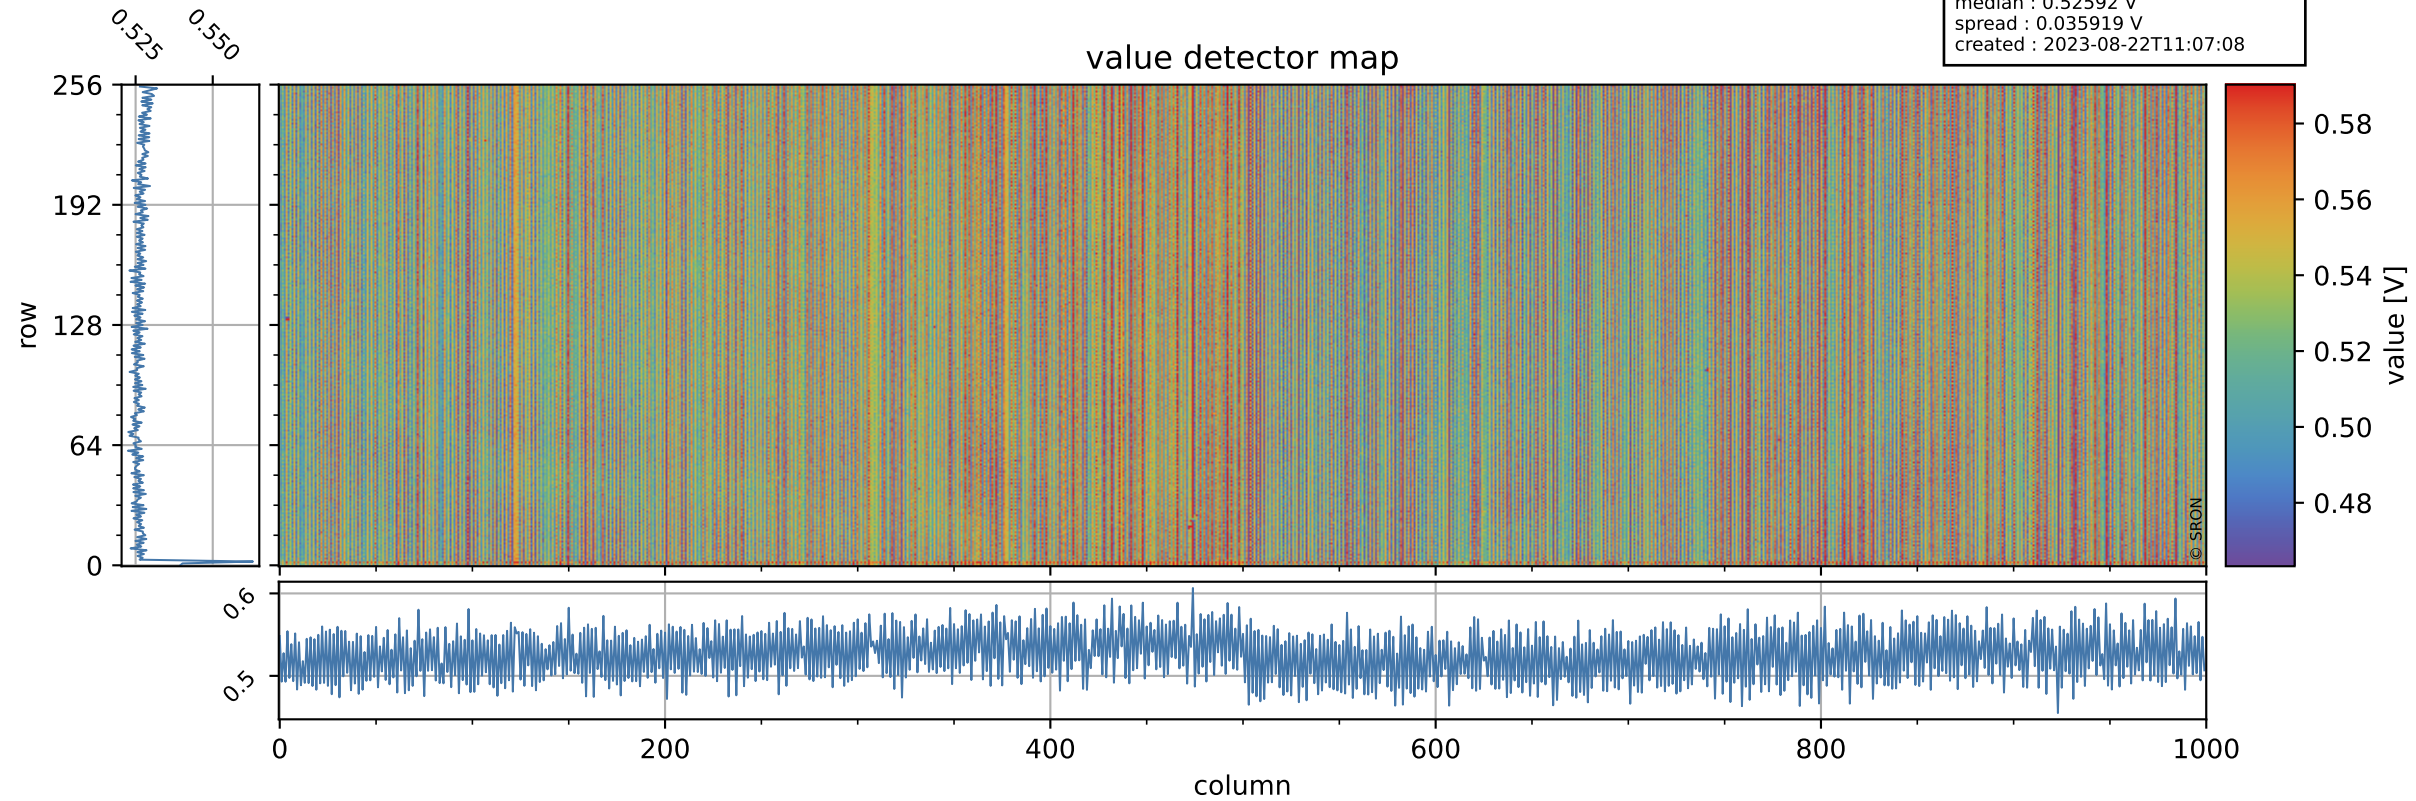

Tropomi SWIR offset (beta nominal)

orbits : 18 in [13627, 13672]
coverage : 2020-05-31 / 2020-06-03
median : 0.52592 V
spread : 0.035919 V
created : 2023-08-22T11:07:08

value detector map

Tropomi SWIR offset (beta nominal)

orbits : 18 in [13627, 13672]
coverage : 2020-05-31 / 2020-06-03
median : 32.141 μV
spread : 15.651 μV
created : 2023-08-22T11:07:08

Tropomi SWIR offset (beta nominal)

orbits : 18 in [13627, 13672]
coverage : 2020-05-31 / 2020-06-03
median : -0.1017 mV
spread : 0.38922 mV
created : 2023-08-22T11:07:08

value compared with SWIR offset CKD

Tropomi SWIR offset (beta nominal) ground-tracks of Sentinel-5P

orbits : 18 in [13627, 13672]
coverage : 2020-05-31 / 2020-06-03
created : 2023-08-22T11:07:09

Tropomi SWIR offset (beta nominal)

orbits : [1867, 13672]
coverage : 2018-02-20 / 2020-06-03
created : 2023-08-22T11:07:09

trend of detector median & temperatures