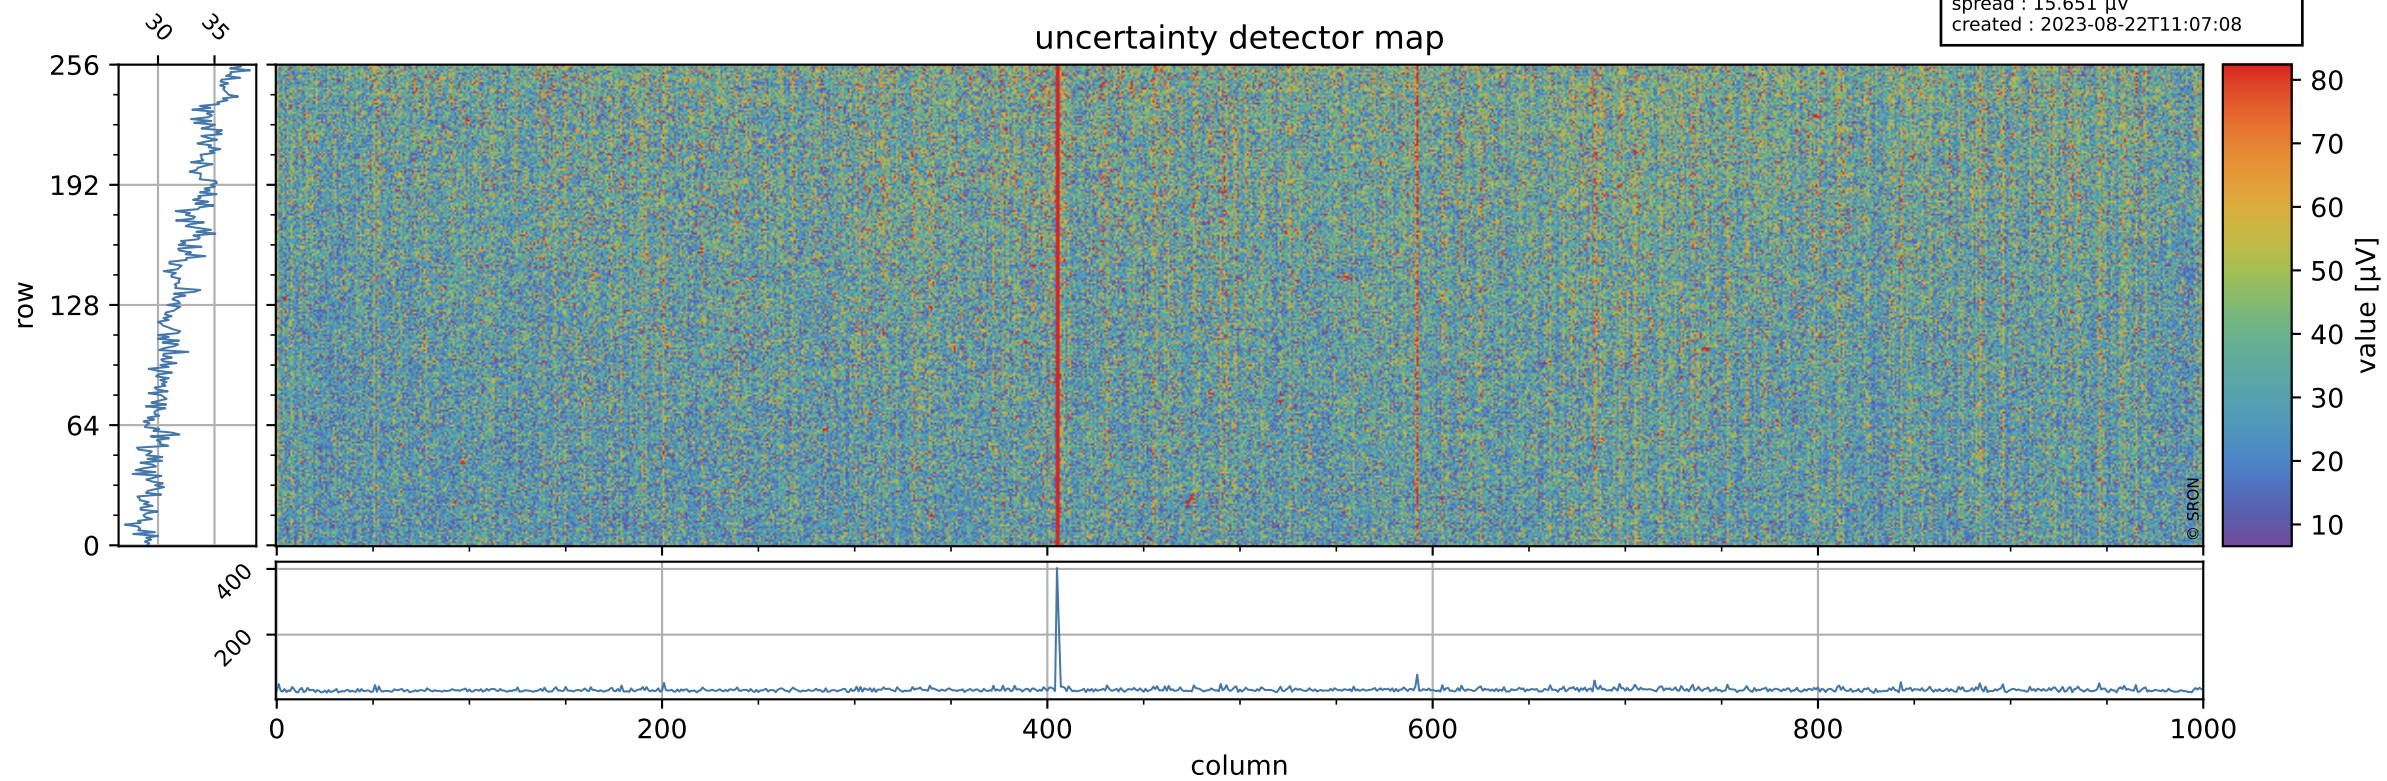

Tropomi SWIR offset (beta nominal)

orbits : 18 in [13627, 13672]
coverage : 2020-05-31 / 2020-06-03
median : 0.52592 V
spread : 0.035919 V
created : 2023-08-22T11:07:08

value detector map

Tropomi SWIR offset (beta nominal)

orbits : 18 in [13627, 13672]
coverage : 2020-05-31 / 2020-06-03
median : 32.141 μV
spread : 15.651 μV
created : 2023-08-22T11:07:08

Tropomi SWIR offset (beta nominal)

orbits : 18 in [13627, 13672]
coverage : 2020-05-31 / 2020-06-03
median : -0.1017 mV
spread : 0.38922 mV
created : 2023-08-22T11:07:08

value compared with SWIR offset CKD

Tropomi SWIR offset (beta nominal) ground-tracks of Sentinel-5P

orbits : 18 in [13627, 13672]
coverage : 2020-05-31 / 2020-06-03
created : 2023-08-22T11:07:09

Tropomi SWIR offset (beta nominal)

orbits : [1867, 13672]
coverage : 2018-02-20 / 2020-06-03
created : 2023-08-22T11:07:09

trend of detector median & temperatures