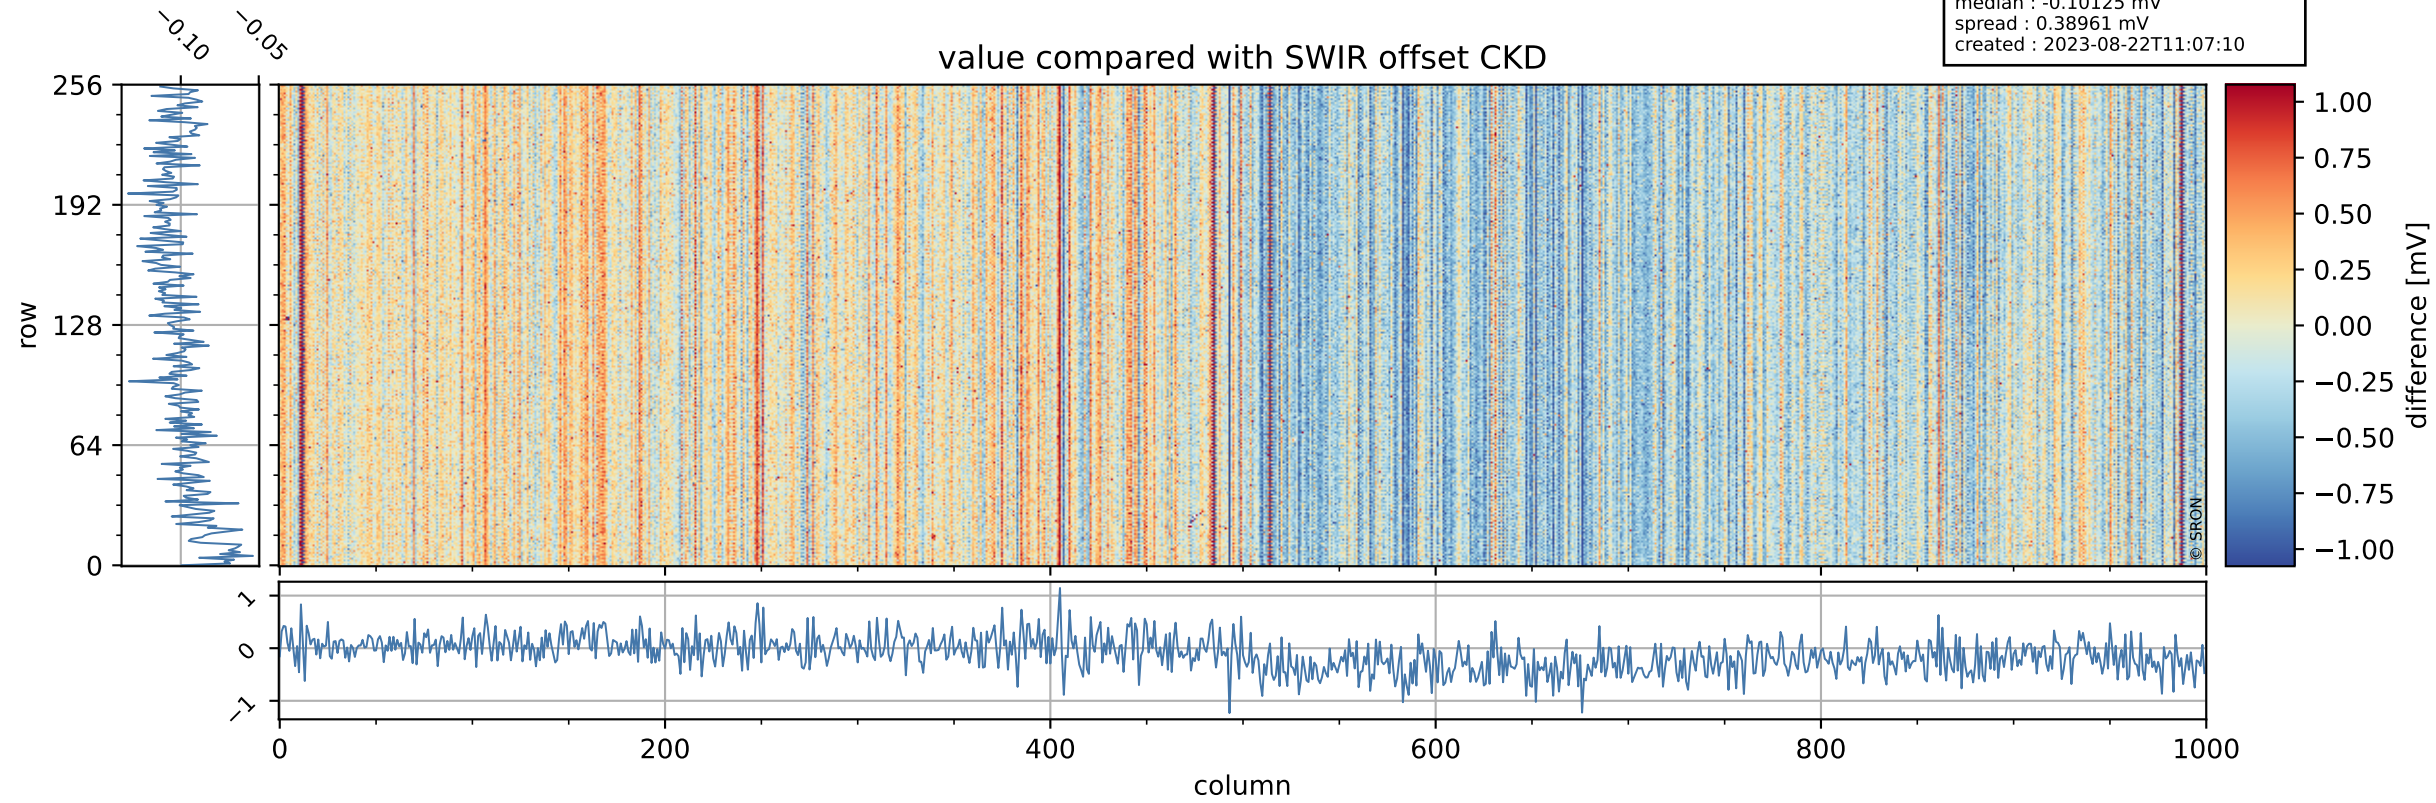

## value detector map

# Tropomi SWIR offset (beta nominal)

orbits : 20 in [13672, 13717]  
coverage : 2020-06-03 / 2020-06-06  
median : 31.101  $\mu\text{V}$   
spread : 15.432  $\mu\text{V}$   
created : 2023-08-22T11:07:10

# Tropomi SWIR offset (beta nominal)

orbits : 20 in [13672, 13717]  
coverage : 2020-06-03 / 2020-06-06  
median : -0.10125 mV  
spread : 0.38961 mV  
created : 2023-08-22T11:07:10

value compared with SWIR offset CKD

# Tropomi SWIR offset (beta nominal) ground-tracks of Sentinel-5P

orbits : 20 in [13672, 13717]  
coverage : 2020-06-03 / 2020-06-06  
created : 2023-08-22T11:07:11