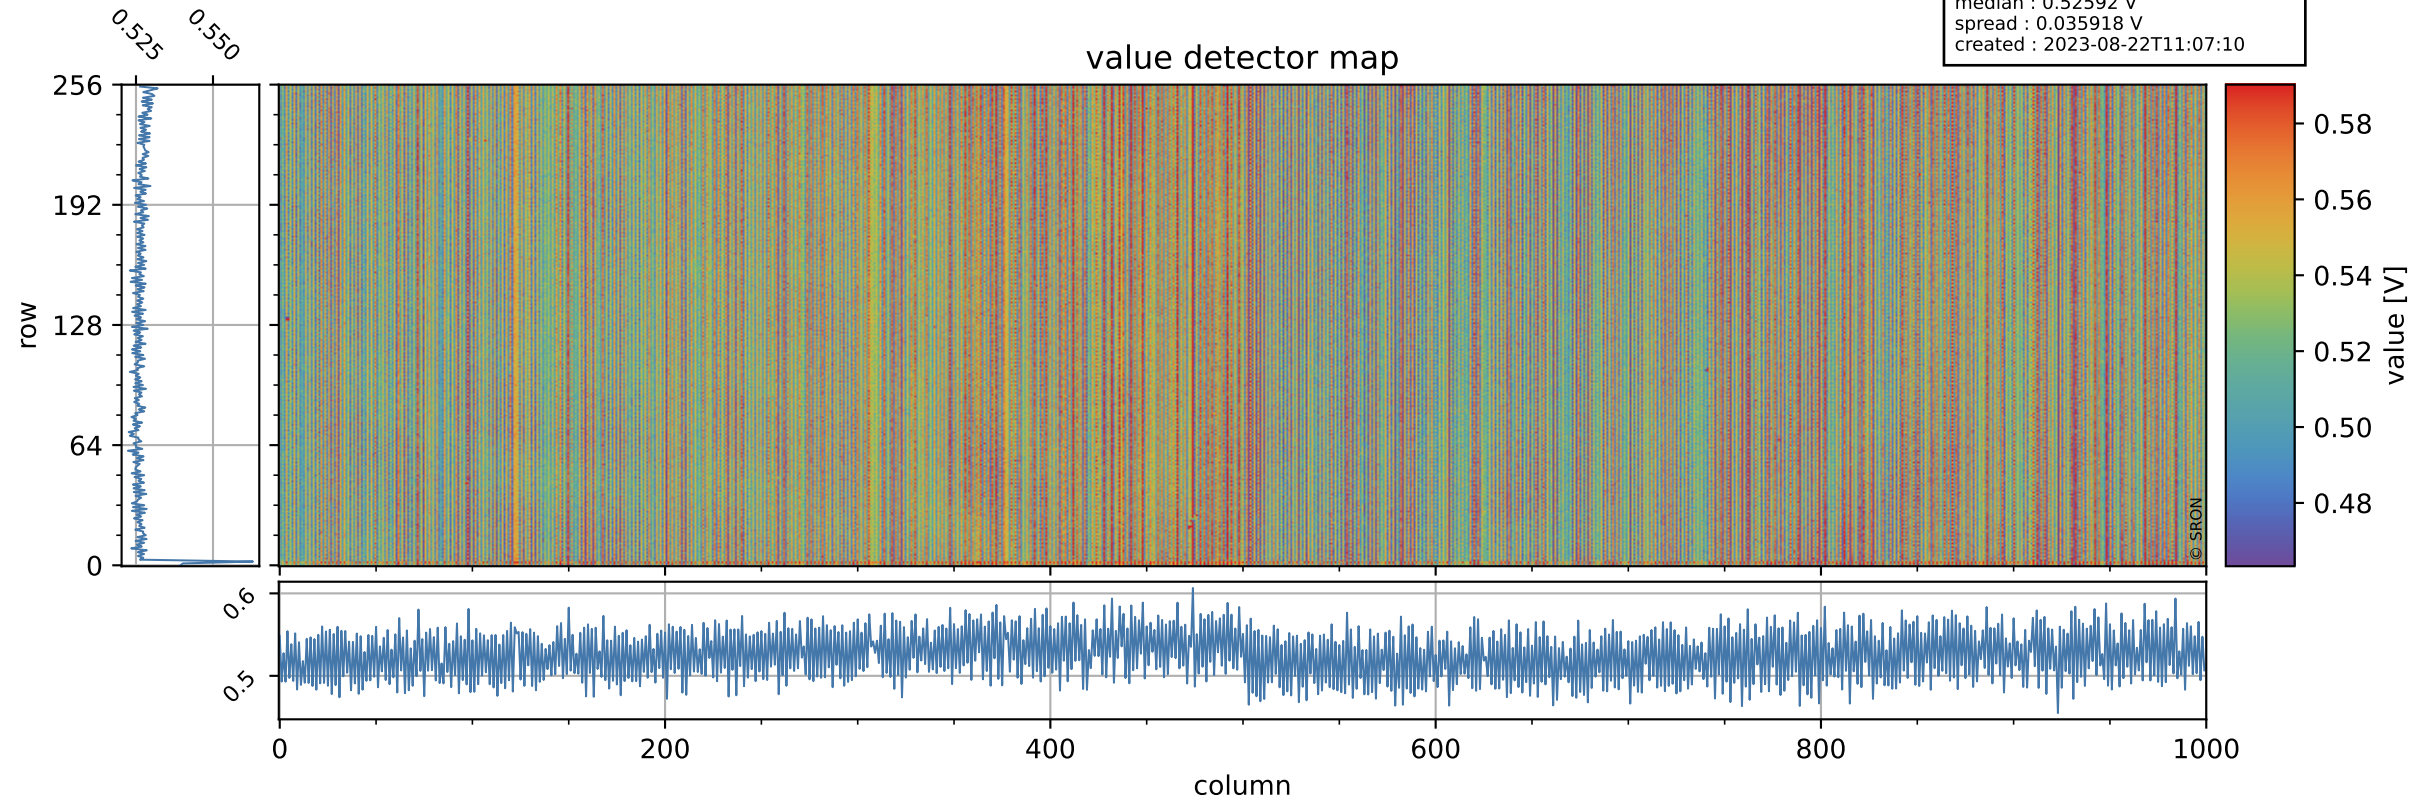

# Tropomi SWIR offset (beta nominal)

orbits : 20 in [13672, 13717]  
coverage : 2020-06-03 / 2020-06-06  
median : 0.52592 V  
spread : 0.035918 V  
created : 2023-08-22T11:07:10

## value detector map

# Tropomi SWIR offset (beta nominal)

orbits : 20 in [13672, 13717]  
coverage : 2020-06-03 / 2020-06-06  
median : 31.101  $\mu\text{V}$   
spread : 15.432  $\mu\text{V}$   
created : 2023-08-22T11:07:10

# Tropomi SWIR offset (beta nominal) ground-tracks of Sentinel-5P

orbits : 20 in [13672, 13717]  
coverage : 2020-06-03 / 2020-06-06  
created : 2023-08-22T11:07:11