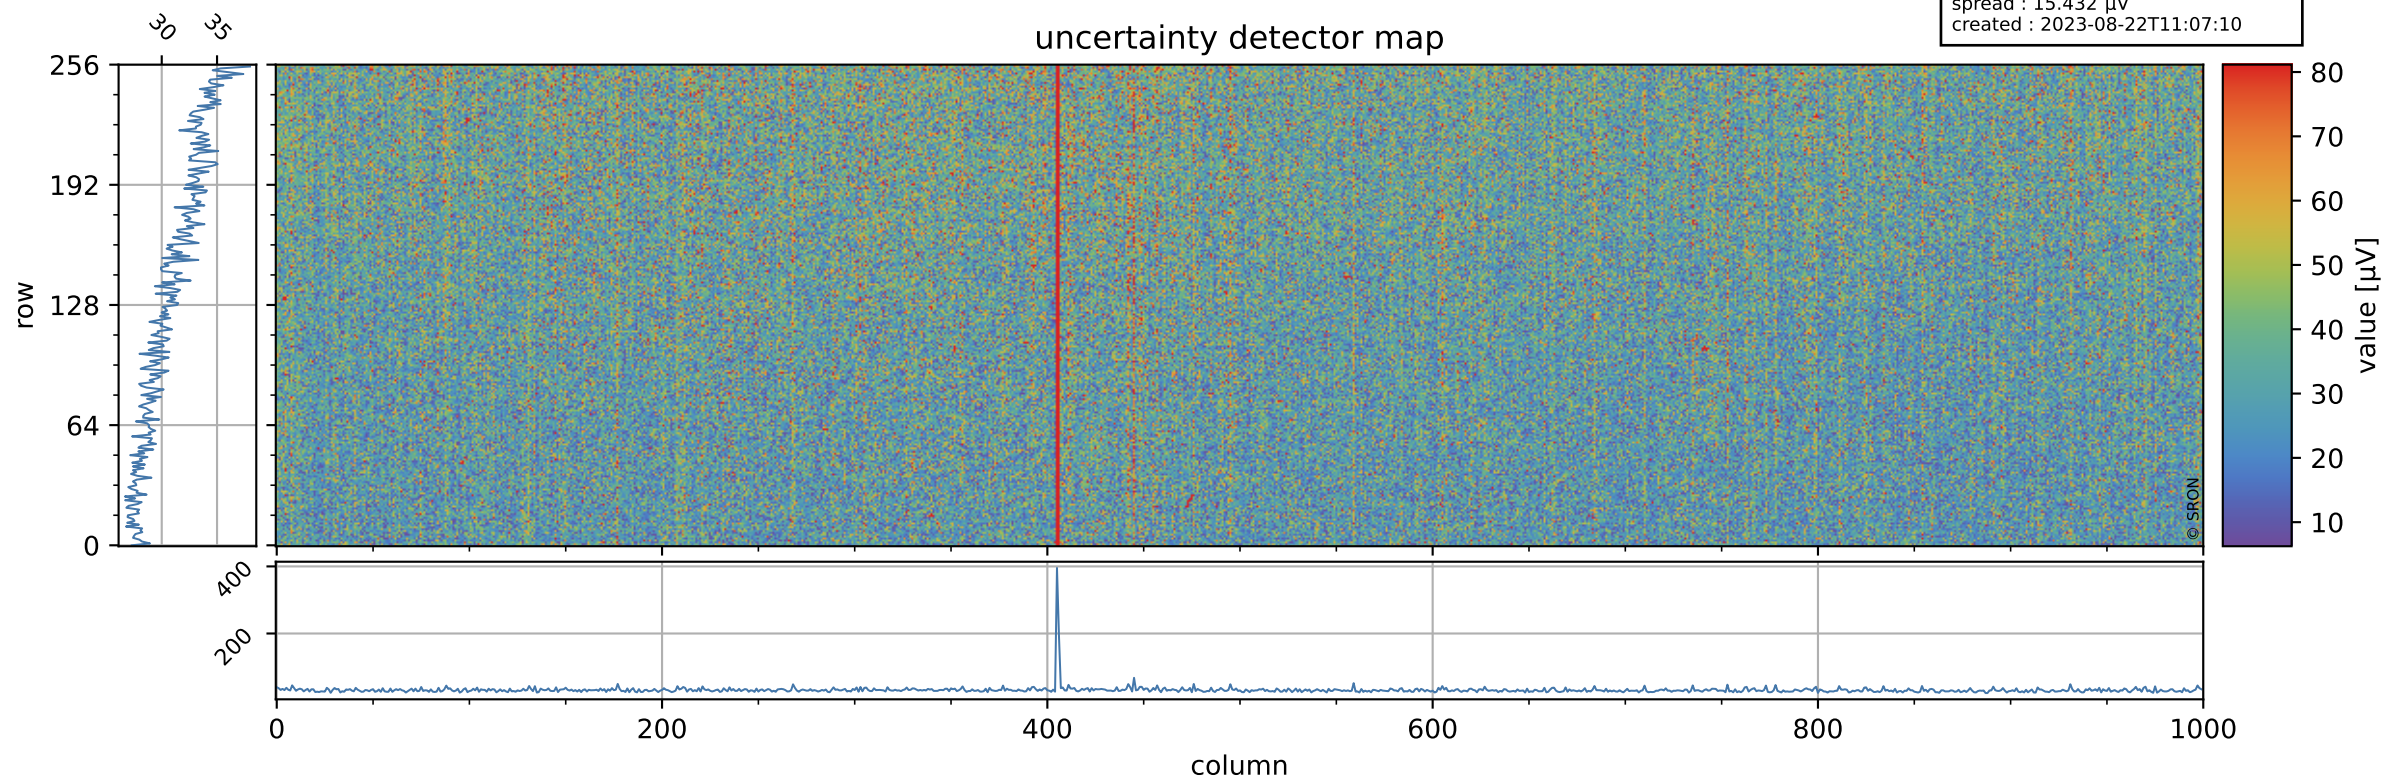

# Tropomi SWIR offset (beta nominal)

orbits : 20 in [13672, 13717]  
coverage : 2020-06-03 / 2020-06-06  
median : 0.52592 V  
spread : 0.035918 V  
created : 2023-08-22T11:07:10

## value detector map

# Tropomi SWIR offset (beta nominal)

orbits : 20 in [13672, 13717]  
coverage : 2020-06-03 / 2020-06-06  
median : 31.101  $\mu\text{V}$   
spread : 15.432  $\mu\text{V}$   
created : 2023-08-22T11:07:10

# Tropomi SWIR offset (beta nominal) ground-tracks of Sentinel-5P

orbits : 20 in [13672, 13717]  
coverage : 2020-06-03 / 2020-06-06  
created : 2023-08-22T11:07:11