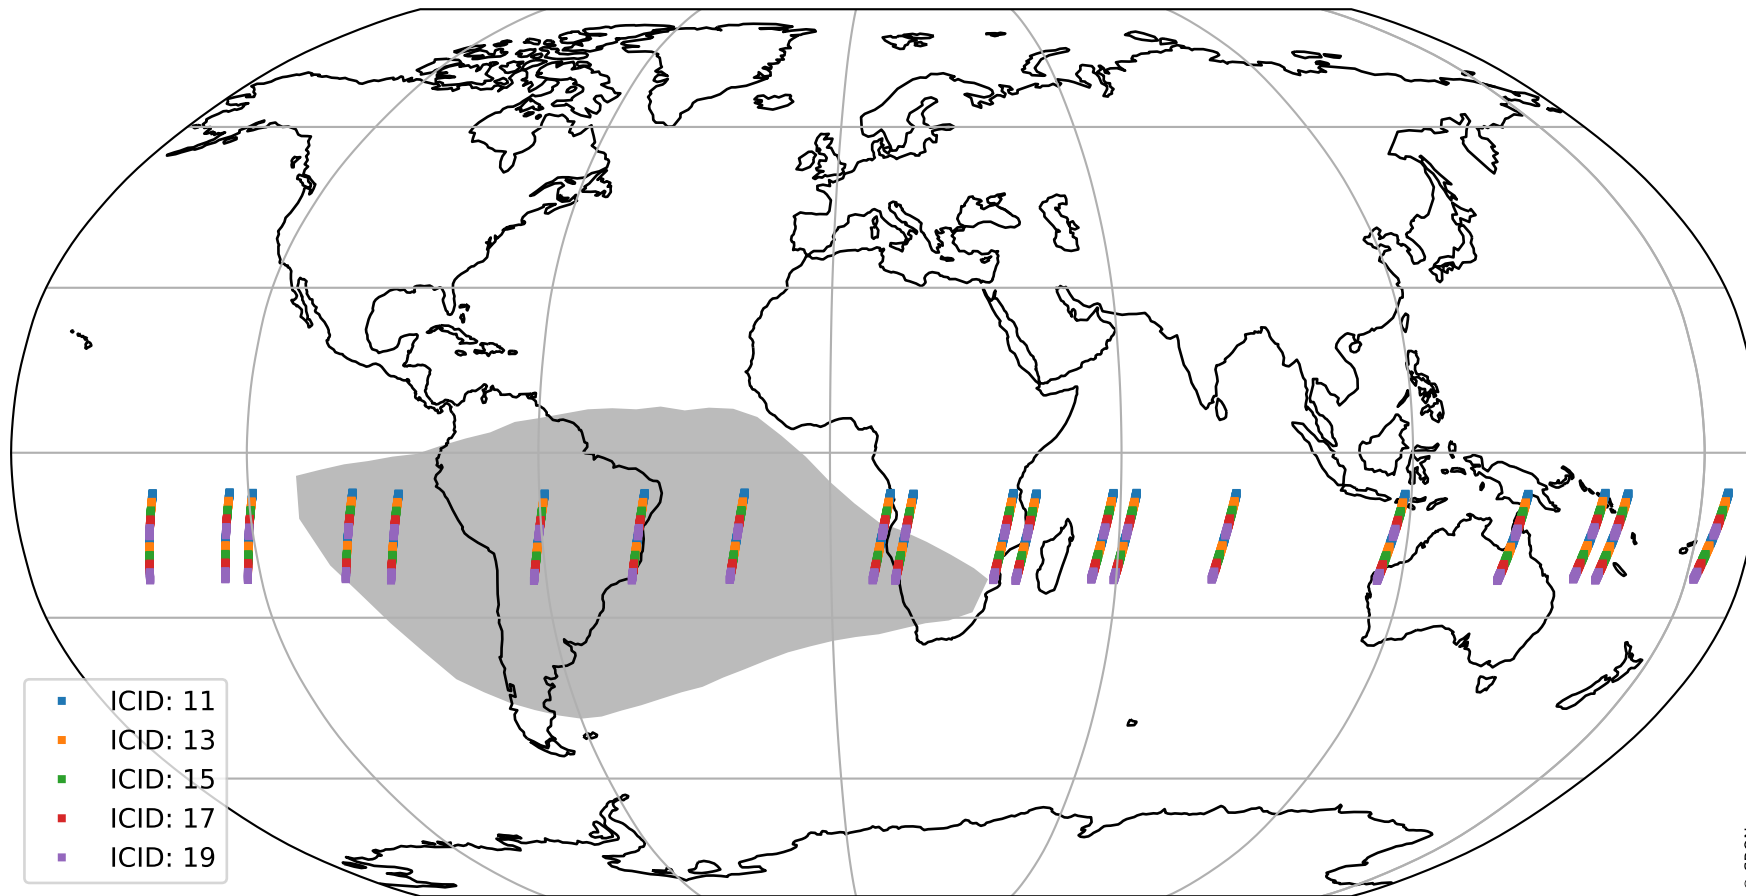

# Tropomi SWIR offset (beta nominal)

orbits : 20 in [13672, 13717]  
coverage : 2020-06-03 / 2020-06-06  
median : 31.101  $\mu\text{V}$   
spread : 15.432  $\mu\text{V}$   
created : 2023-08-22T11:07:10

# Tropomi SWIR offset (beta nominal)

orbits : 20 in [13672, 13717]  
coverage : 2020-06-03 / 2020-06-06  
median : -0.10125 mV  
spread : 0.38961 mV  
created : 2023-08-22T11:07:10

value compared with SWIR offset CKD

# Tropomi SWIR offset (beta nominal) ground-tracks of Sentinel-5P

orbits : 20 in [13672, 13717]  
coverage : 2020-06-03 / 2020-06-06  
created : 2023-08-22T11:07:11

# Tropomi SWIR offset (beta nominal)

orbits : [1867, 13717]  
coverage : 2018-02-20 / 2020-06-06  
created : 2023-08-22T11:07:11