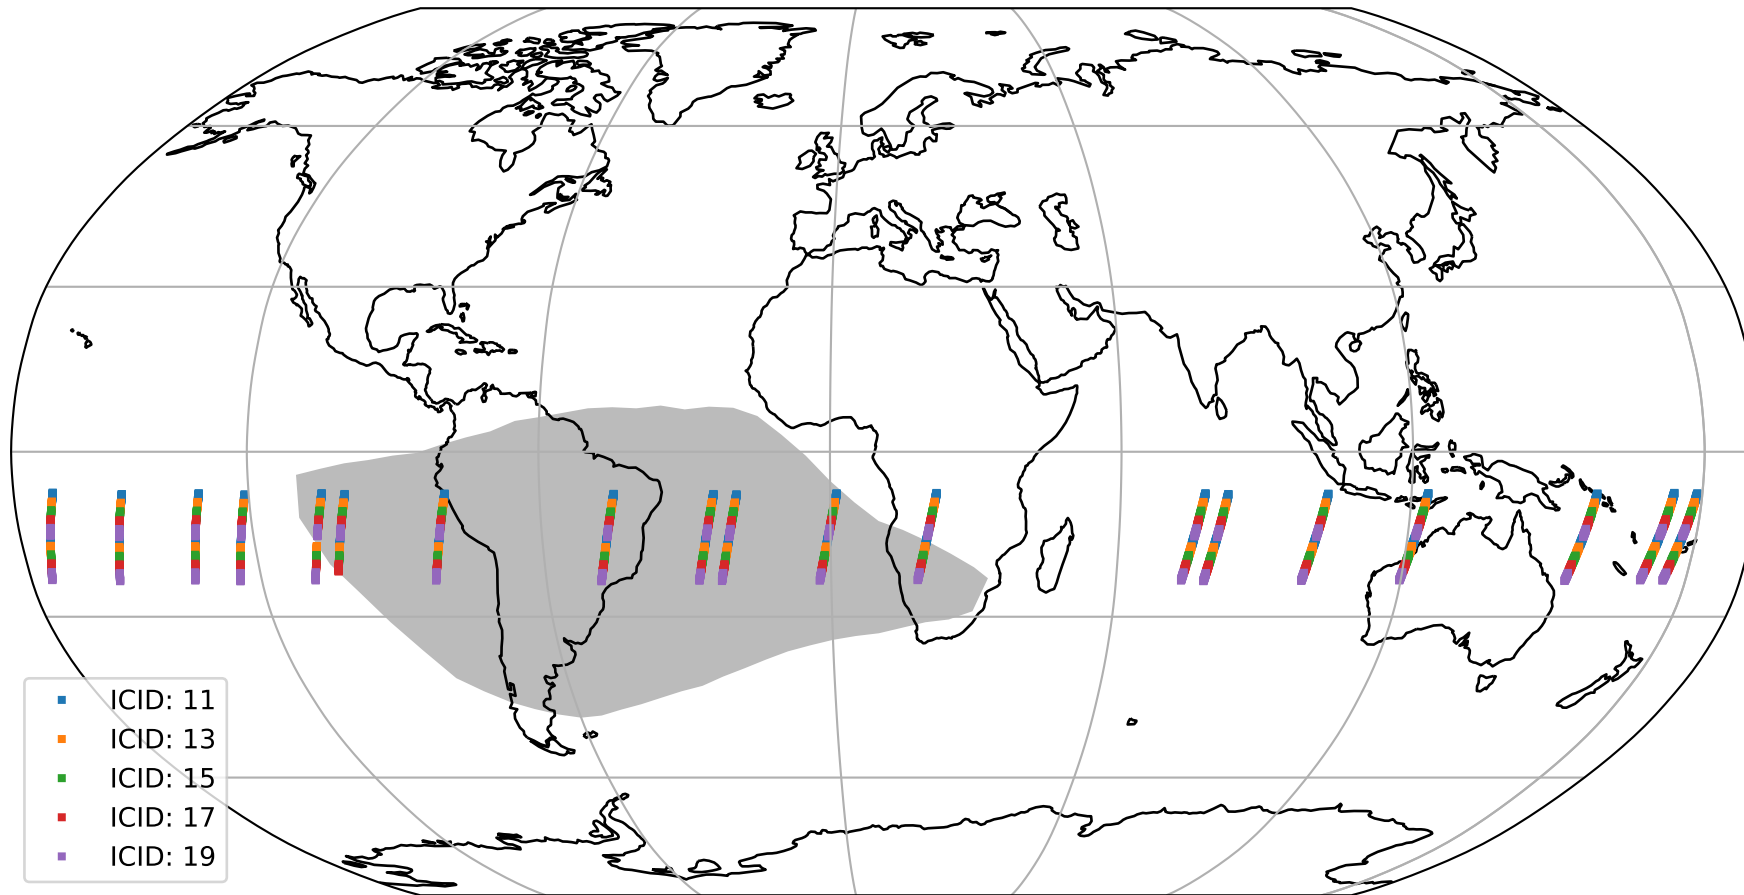

Tropomi SWIR offset (beta nominal)

orbits : 19 in [13717, 13762]
coverage : 2020-06-06 / 2020-06-09
median : 0.52593 V
spread : 0.035916 V
created : 2023-08-22T11:07:12

value detector map

Tropomi SWIR offset (beta nominal)

orbits : 19 in [13717, 13762]
coverage : 2020-06-06 / 2020-06-09
median : 31.815 μV
spread : 15.543 μV
created : 2023-08-22T11:07:12

Tropomi SWIR offset (beta nominal)

orbits : 19 in [13717, 13762]
coverage : 2020-06-06 / 2020-06-09
median : -0.08249 mV
spread : 0.38315 mV
created : 2023-08-22T11:07:12

value compared with SWIR offset CKD

Tropomi SWIR offset (beta nominal) ground-tracks of Sentinel-5P

orbits : 19 in [13717, 13762]
coverage : 2020-06-06 / 2020-06-09
created : 2023-08-22T11:07:12

Tropomi SWIR offset (beta nominal)

orbits : [1867, 13762]
coverage : 2018-02-20 / 2020-06-09
created : 2023-08-22T11:07:13

trend of detector median & temperatures