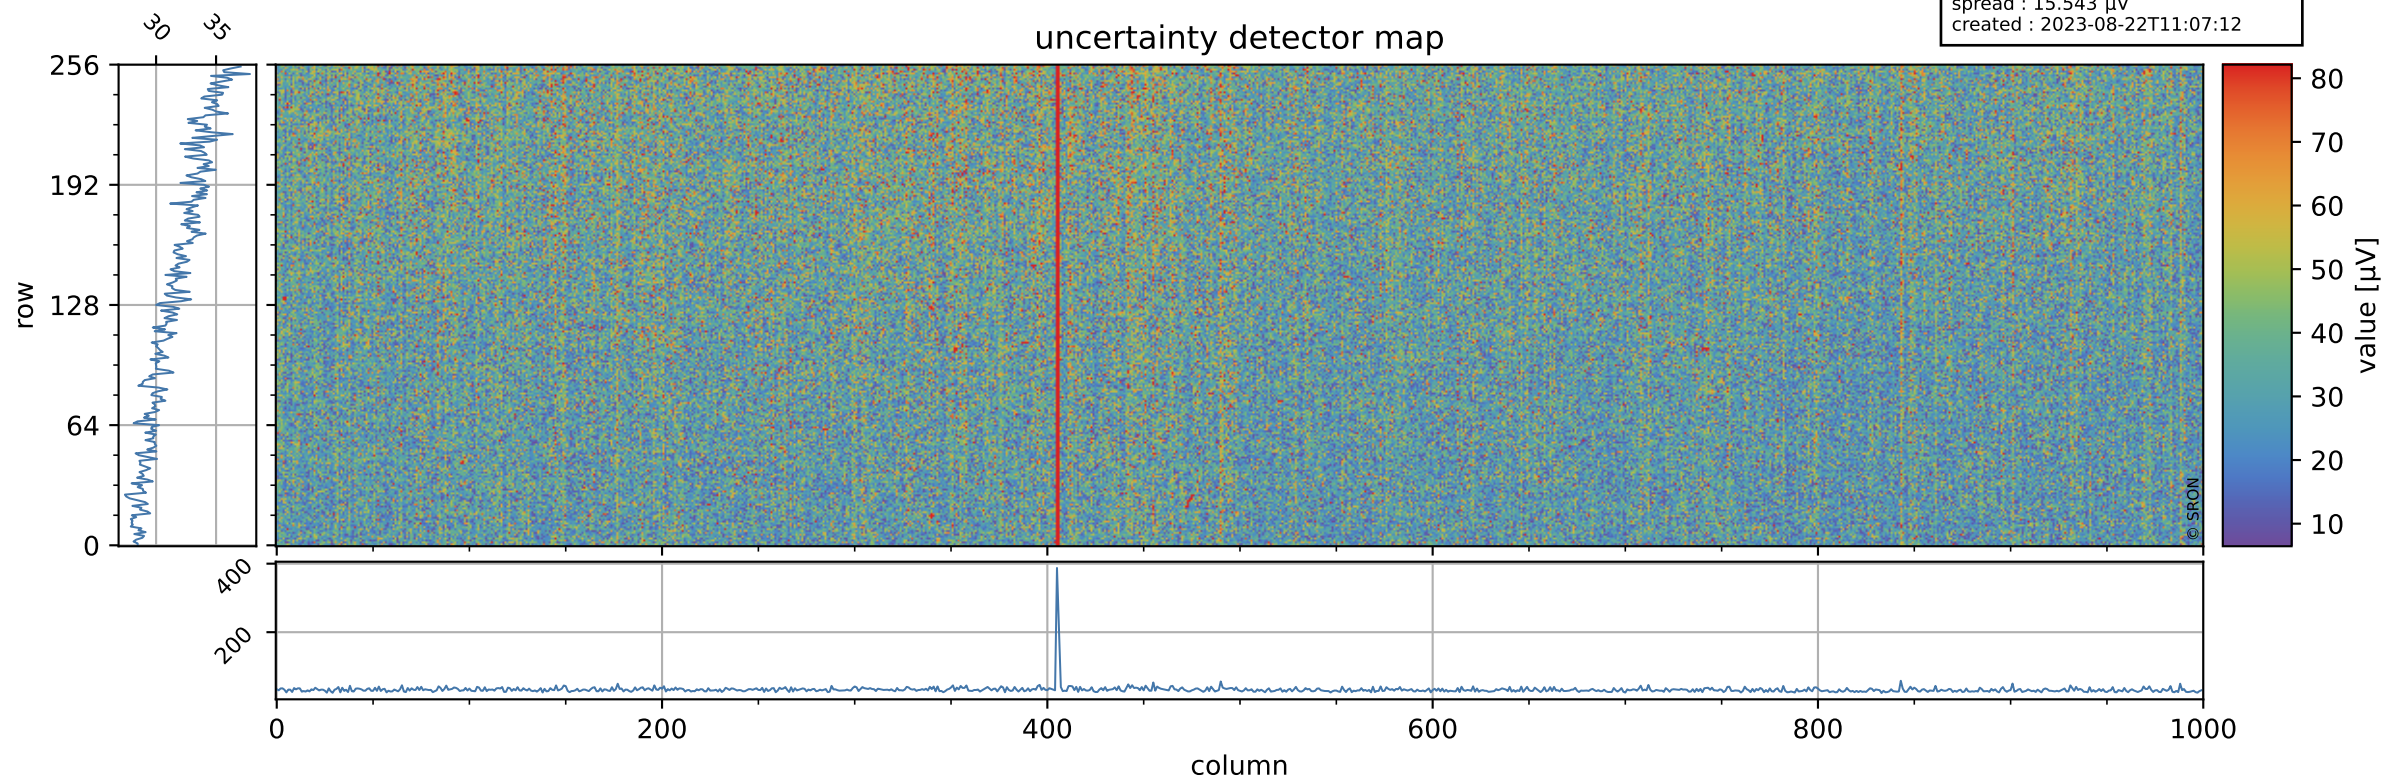

Tropomi SWIR offset (beta nominal)

orbits : 19 in [13717, 13762]
coverage : 2020-06-06 / 2020-06-09
median : 0.52593 V
spread : 0.035916 V
created : 2023-08-22T11:07:12

value detector map

Tropomi SWIR offset (beta nominal)

orbits : 19 in [13717, 13762]
coverage : 2020-06-06 / 2020-06-09
median : 31.815 μV
spread : 15.543 μV
created : 2023-08-22T11:07:12

Tropomi SWIR offset (beta nominal)

orbits : 19 in [13717, 13762]
coverage : 2020-06-06 / 2020-06-09
median : -0.08249 mV
spread : 0.38315 mV
created : 2023-08-22T11:07:12

value compared with SWIR offset CKD

Tropomi SWIR offset (beta nominal) ground-tracks of Sentinel-5P

orbits : 19 in [13717, 13762]
coverage : 2020-06-06 / 2020-06-09
created : 2023-08-22T11:07:12

Tropomi SWIR offset (beta nominal)

orbits : [1867, 13762]
coverage : 2018-02-20 / 2020-06-09
created : 2023-08-22T11:07:13

trend of detector median & temperatures