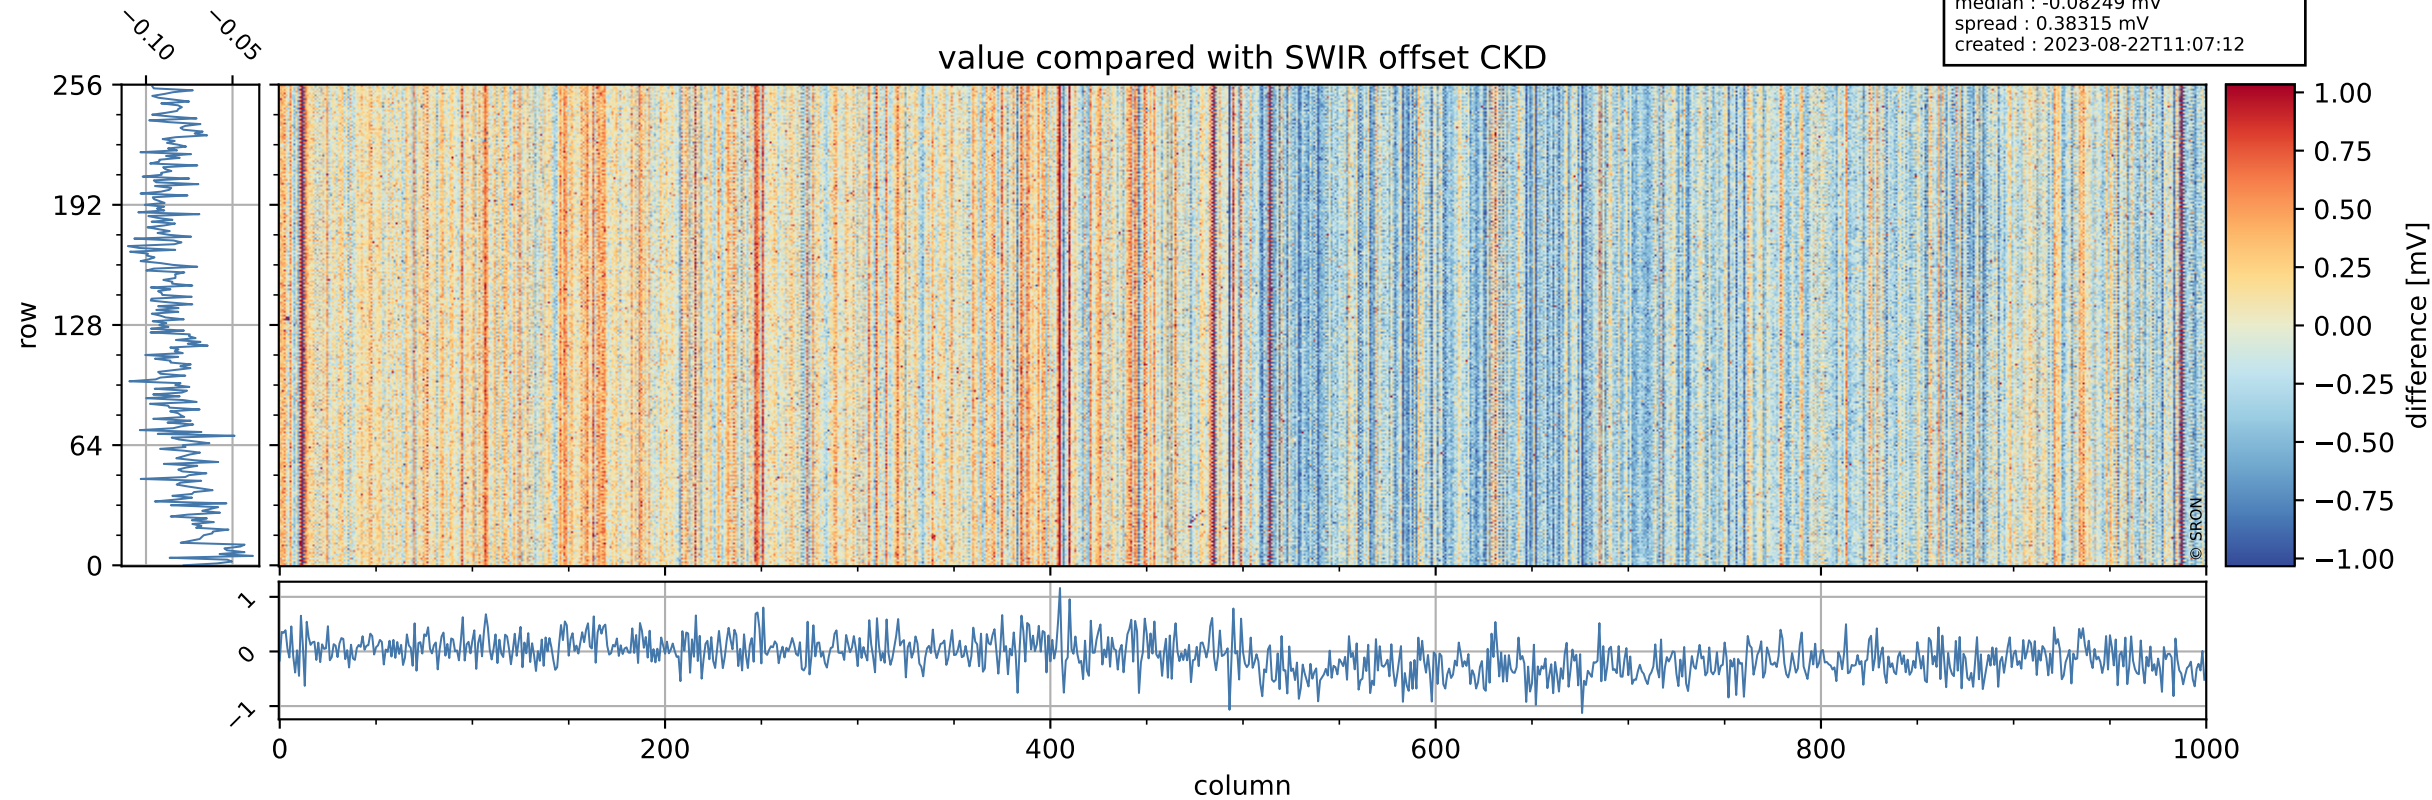

Tropomi SWIR offset (beta nominal)

orbits : 19 in [13717, 13762]
coverage : 2020-06-06 / 2020-06-09
median : 0.52593 V
spread : 0.035916 V
created : 2023-08-22T11:07:12

value detector map

Tropomi SWIR offset (beta nominal)

orbits : 19 in [13717, 13762]
coverage : 2020-06-06 / 2020-06-09
median : 31.815 μV
spread : 15.543 μV
created : 2023-08-22T11:07:12

Tropomi SWIR offset (beta nominal)

orbits : 19 in [13717, 13762]
coverage : 2020-06-06 / 2020-06-09
median : -0.08249 mV
spread : 0.38315 mV
created : 2023-08-22T11:07:12

value compared with SWIR offset CKD

Tropomi SWIR offset (beta nominal) ground-tracks of Sentinel-5P

orbits : 19 in [13717, 13762]
coverage : 2020-06-06 / 2020-06-09
created : 2023-08-22T11:07:12

Tropomi SWIR offset (beta nominal)

orbits : [1867, 13762]
coverage : 2018-02-20 / 2020-06-09
created : 2023-08-22T11:07:13

trend of detector median & temperatures