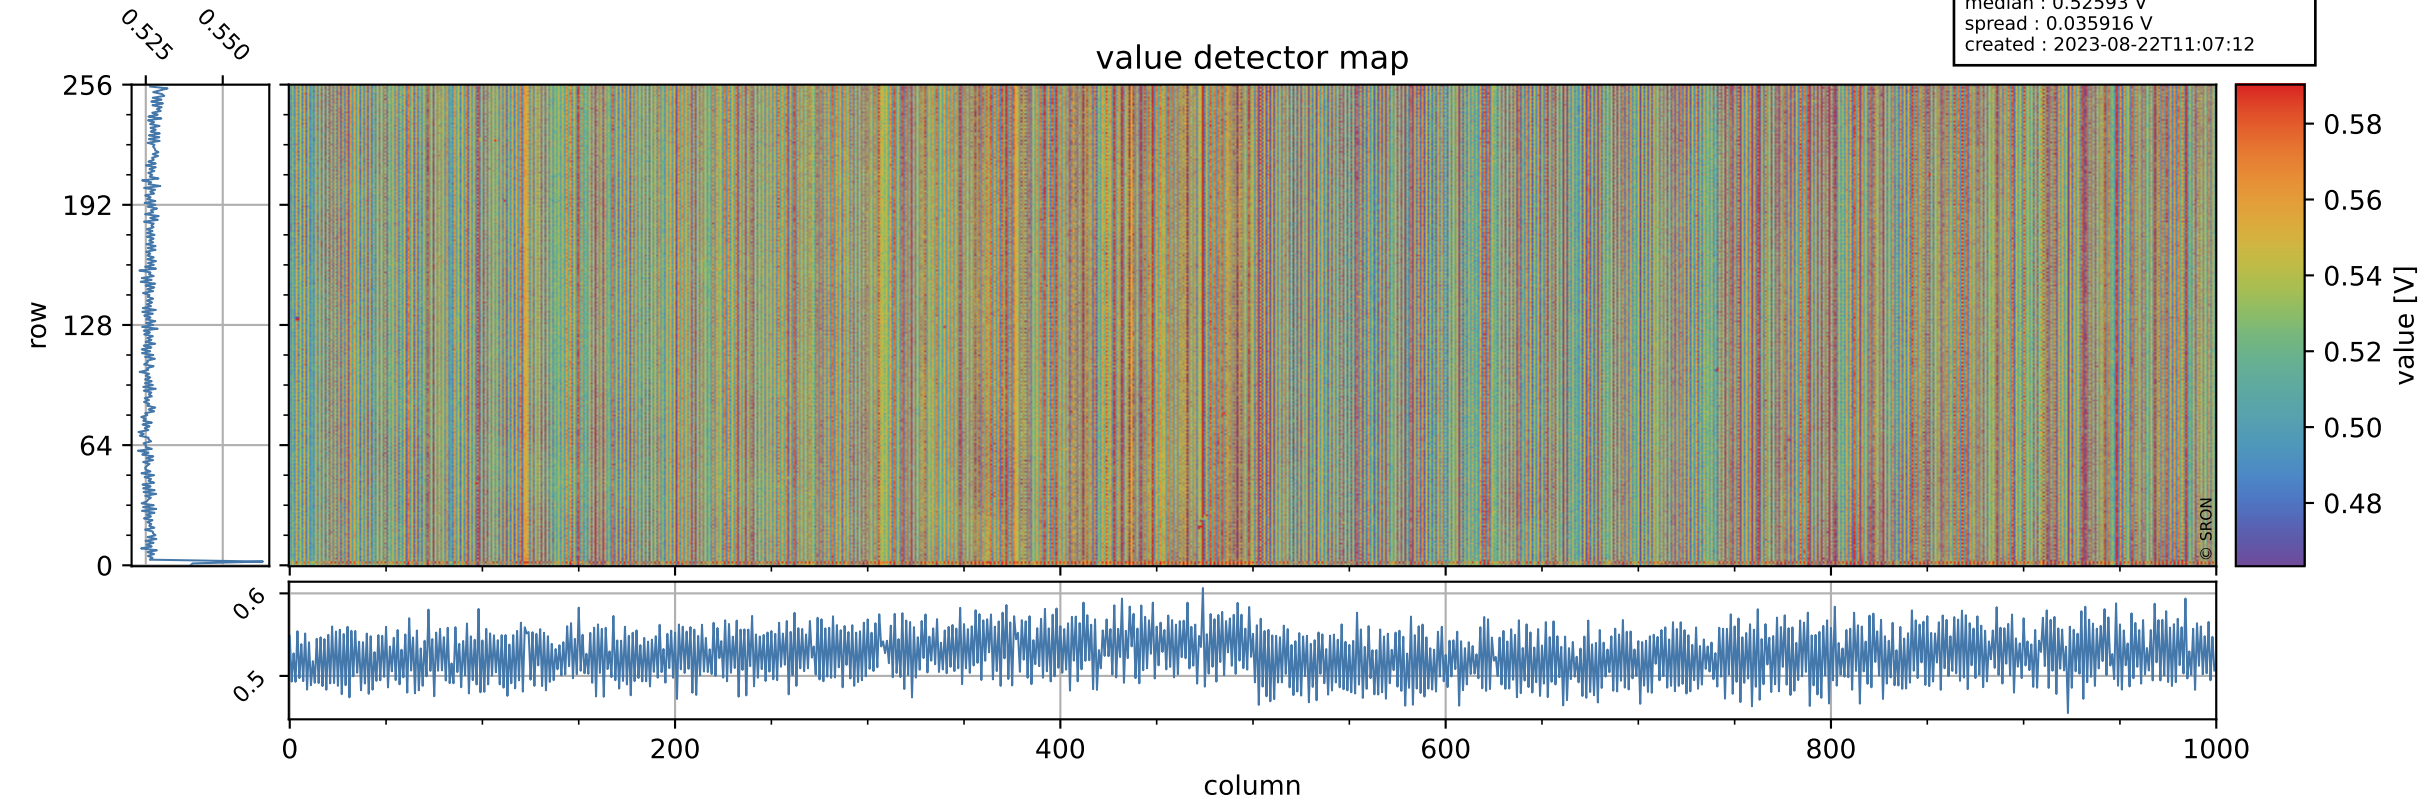

Tropomi SWIR offset (beta nominal)

orbits : 19 in [13717, 13762]
coverage : 2020-06-06 / 2020-06-09
median : 0.52593 V
spread : 0.035916 V
created : 2023-08-22T11:07:12

value detector map

Tropomi SWIR offset (beta nominal)

orbits : 19 in [13717, 13762]
coverage : 2020-06-06 / 2020-06-09
median : 31.815 μV
spread : 15.543 μV
created : 2023-08-22T11:07:12

Tropomi SWIR offset (beta nominal)

orbits : 19 in [13717, 13762]
coverage : 2020-06-06 / 2020-06-09
median : -0.08249 mV
spread : 0.38315 mV
created : 2023-08-22T11:07:12

value compared with SWIR offset CKD

Tropomi SWIR offset (beta nominal) ground-tracks of Sentinel-5P

orbits : 19 in [13717, 13762]
coverage : 2020-06-06 / 2020-06-09
created : 2023-08-22T11:07:12

Tropomi SWIR offset (beta nominal)

orbits : [1867, 13762]
coverage : 2018-02-20 / 2020-06-09
created : 2023-08-22T11:07:13

trend of detector median & temperatures