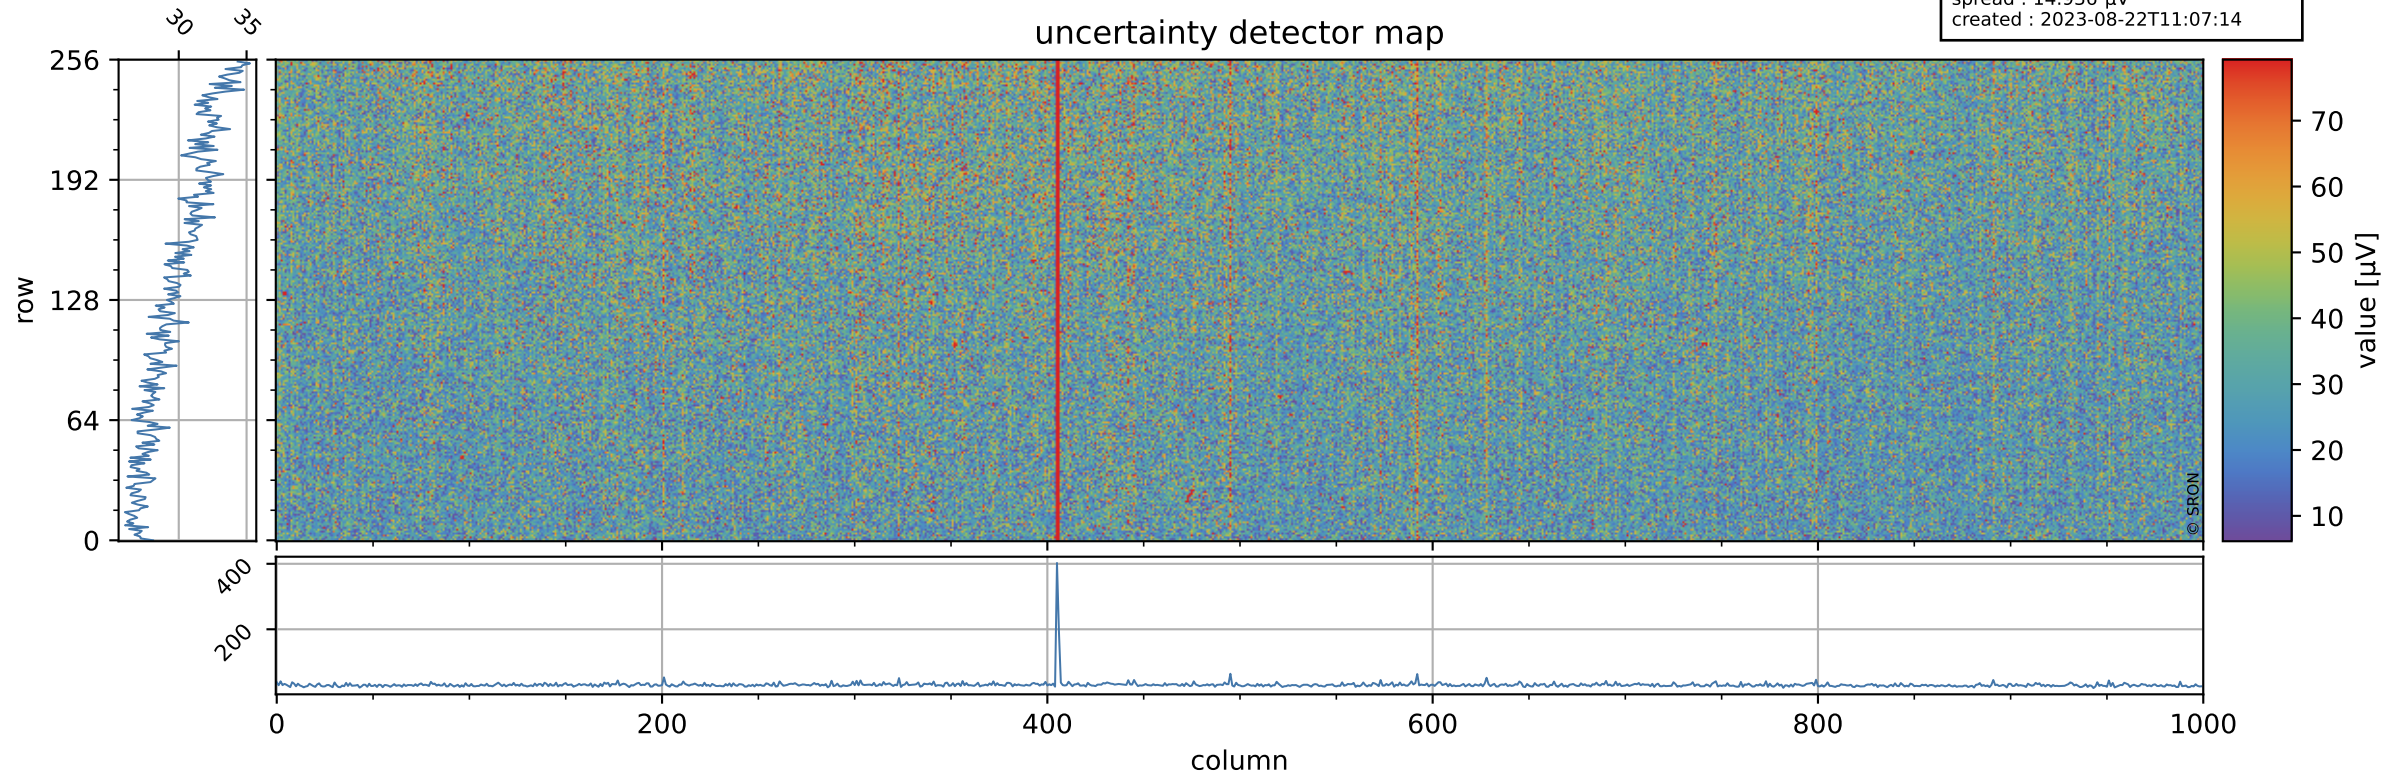

Tropomi SWIR offset (beta nominal)

orbits : 20 in [13762, 13807]
coverage : 2020-06-09 / 2020-06-12
median : 0.52593 V
spread : 0.035911 V
created : 2023-08-22T11:07:14

value detector map

Tropomi SWIR offset (beta nominal)

orbits : 20 in [13762, 13807]
coverage : 2020-06-09 / 2020-06-12
median : 30.048 μV
spread : 14.936 μV
created : 2023-08-22T11:07:14

Tropomi SWIR offset (beta nominal)

orbits : 20 in [13762, 13807]
coverage : 2020-06-09 / 2020-06-12
median : -0.086287 mV
spread : 0.37602 mV
created : 2023-08-22T11:07:14

value compared with SWIR offset CKD

Tropomi SWIR offset (beta nominal) ground-tracks of Sentinel-5P

orbits : 20 in [13762, 13807]
coverage : 2020-06-09 / 2020-06-12
created : 2023-08-22T11:07:15

Tropomi SWIR offset (beta nominal)

orbits : [1867, 13807]
coverage : 2018-02-20 / 2020-06-12
created : 2023-08-22T11:07:15

trend of detector median & temperatures