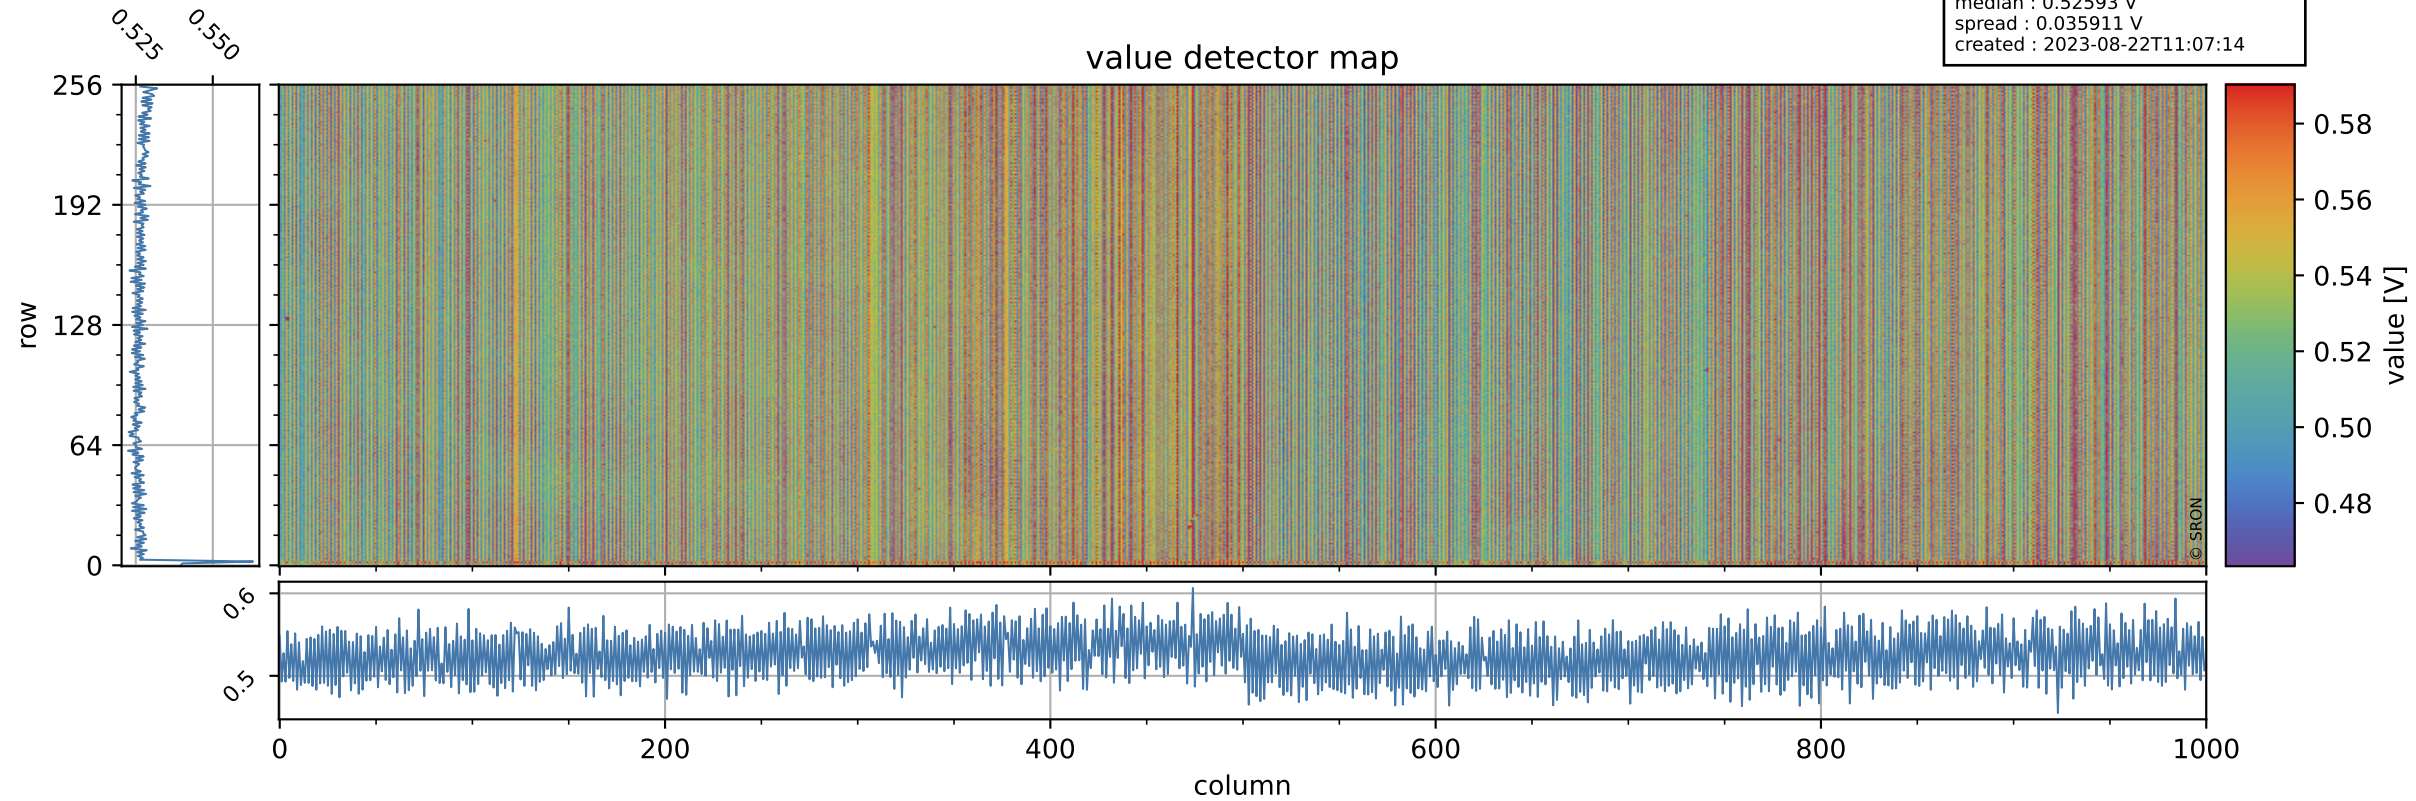

Tropomi SWIR offset (beta nominal)

orbits : 20 in [13762, 13807]
coverage : 2020-06-09 / 2020-06-12
median : 0.52593 V
spread : 0.035911 V
created : 2023-08-22T11:07:14

value detector map

Tropomi SWIR offset (beta nominal)

orbits : 20 in [13762, 13807]
coverage : 2020-06-09 / 2020-06-12
median : 30.048 μV
spread : 14.936 μV
created : 2023-08-22T11:07:14

Tropomi SWIR offset (beta nominal)

orbits : 20 in [13762, 13807]
coverage : 2020-06-09 / 2020-06-12
median : -0.086287 mV
spread : 0.37602 mV
created : 2023-08-22T11:07:14

value compared with SWIR offset CKD

Tropomi SWIR offset (beta nominal) ground-tracks of Sentinel-5P

orbits : 20 in [13762, 13807]
coverage : 2020-06-09 / 2020-06-12
created : 2023-08-22T11:07:15

Tropomi SWIR offset (beta nominal)

orbits : [1867, 13807]
coverage : 2018-02-20 / 2020-06-12
created : 2023-08-22T11:07:15

trend of detector median & temperatures