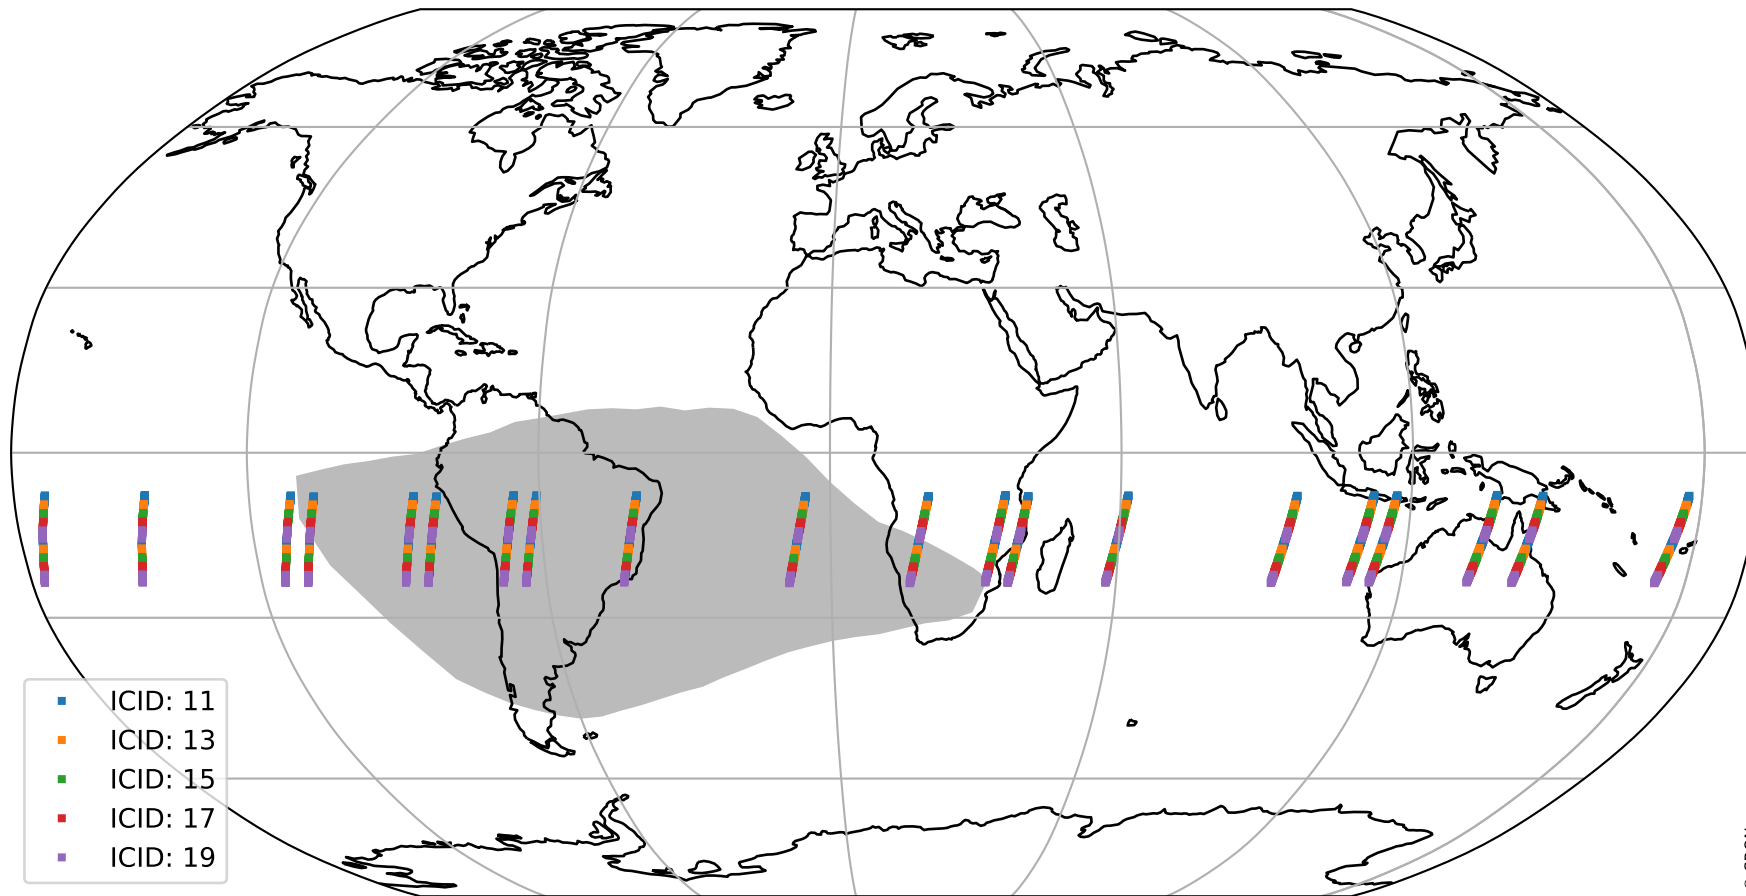

Tropomi SWIR offset (beta nominal)

orbits : 20 in [13762, 13807]
coverage : 2020-06-09 / 2020-06-12
median : 0.52593 V
spread : 0.035911 V
created : 2023-08-22T11:07:14

value detector map

Tropomi SWIR offset (beta nominal)

orbits : 20 in [13762, 13807]
coverage : 2020-06-09 / 2020-06-12
median : 30.048 μV
spread : 14.936 μV
created : 2023-08-22T11:07:14

Tropomi SWIR offset (beta nominal)

orbits : 20 in [13762, 13807]
coverage : 2020-06-09 / 2020-06-12
median : -0.086287 mV
spread : 0.37602 mV
created : 2023-08-22T11:07:14

value compared with SWIR offset CKD

Tropomi SWIR offset (beta nominal) ground-tracks of Sentinel-5P

orbits : 20 in [13762, 13807]
coverage : 2020-06-09 / 2020-06-12
created : 2023-08-22T11:07:15

Tropomi SWIR offset (beta nominal)

orbits : [1867, 13807]
coverage : 2018-02-20 / 2020-06-12
created : 2023-08-22T11:07:15

trend of detector median & temperatures