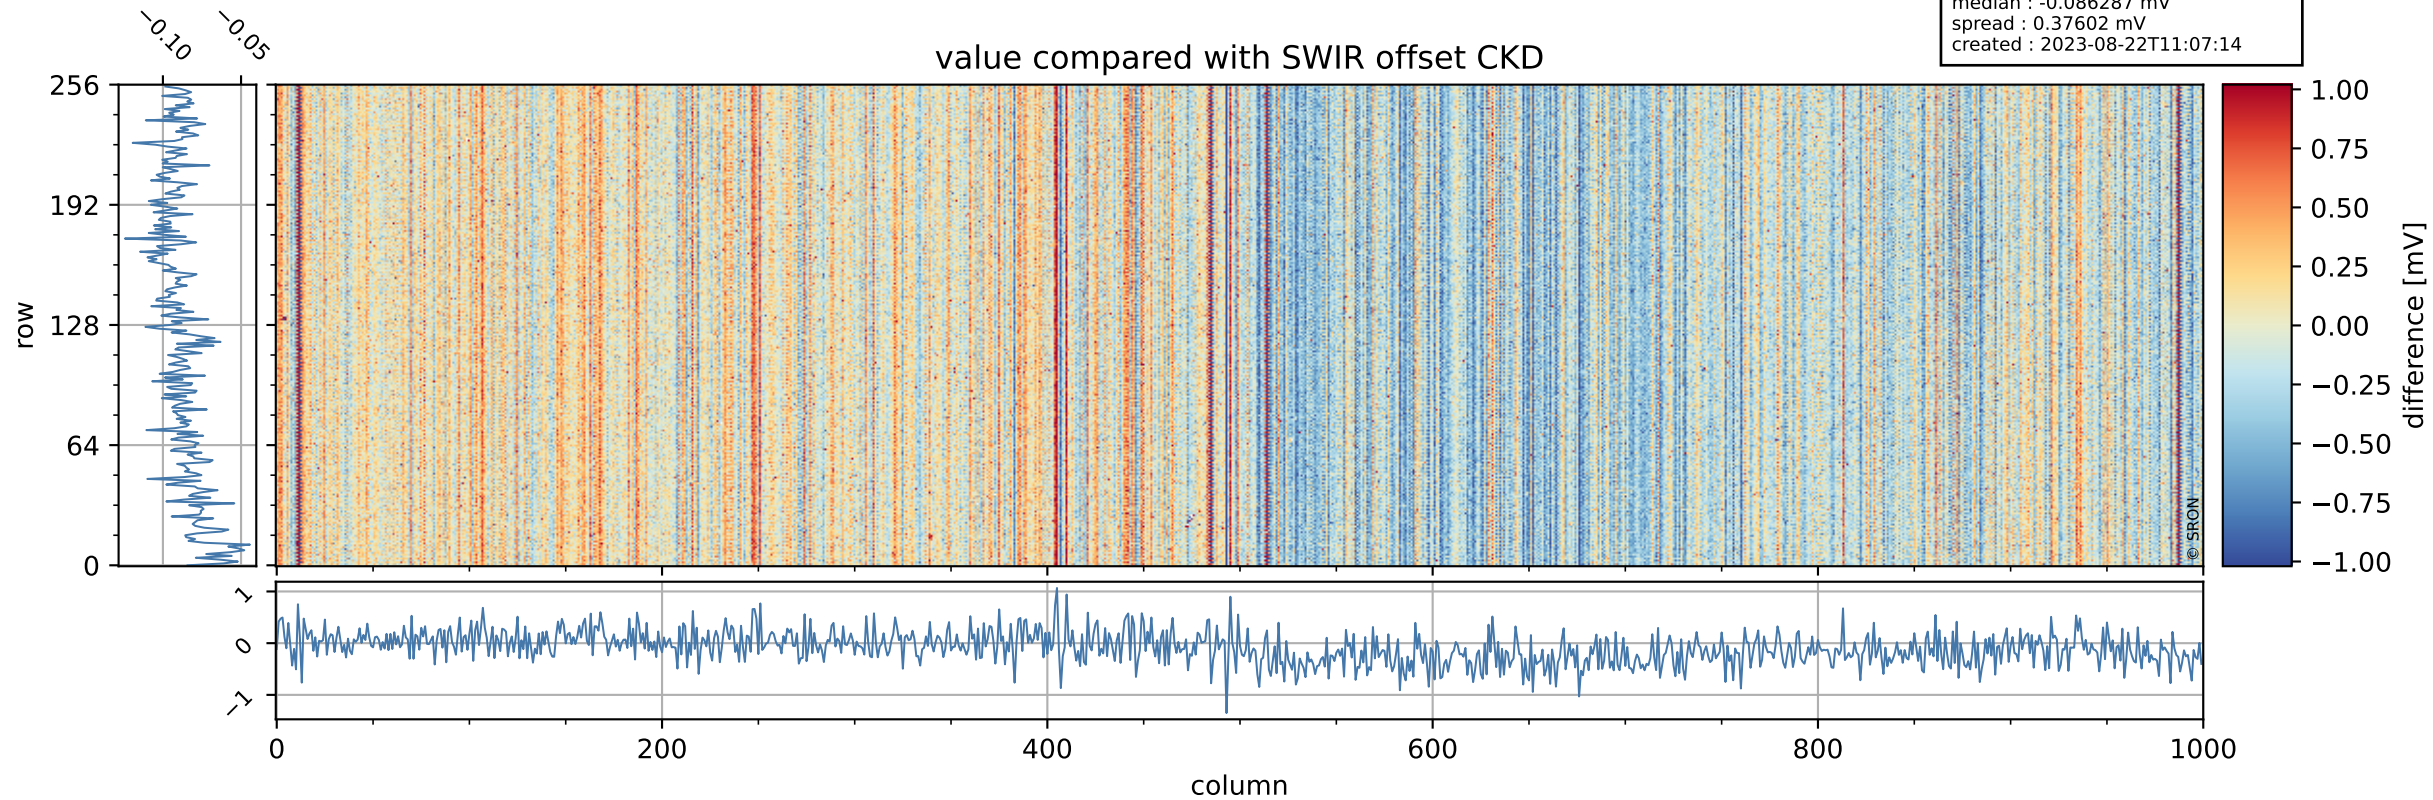

Tropomi SWIR offset (beta nominal)

orbits : 20 in [13762, 13807]
coverage : 2020-06-09 / 2020-06-12
median : 0.52593 V
spread : 0.035911 V
created : 2023-08-22T11:07:14

value detector map

Tropomi SWIR offset (beta nominal)

orbits : 20 in [13762, 13807]
coverage : 2020-06-09 / 2020-06-12
median : 30.048 μV
spread : 14.936 μV
created : 2023-08-22T11:07:14

Tropomi SWIR offset (beta nominal)

orbits : 20 in [13762, 13807]
coverage : 2020-06-09 / 2020-06-12
median : -0.086287 mV
spread : 0.37602 mV
created : 2023-08-22T11:07:14

value compared with SWIR offset CKD

Tropomi SWIR offset (beta nominal) ground-tracks of Sentinel-5P

orbits : 20 in [13762, 13807]
coverage : 2020-06-09 / 2020-06-12
created : 2023-08-22T11:07:15

Tropomi SWIR offset (beta nominal)

orbits : [1867, 13807]
coverage : 2018-02-20 / 2020-06-12
created : 2023-08-22T11:07:15

trend of detector median & temperatures