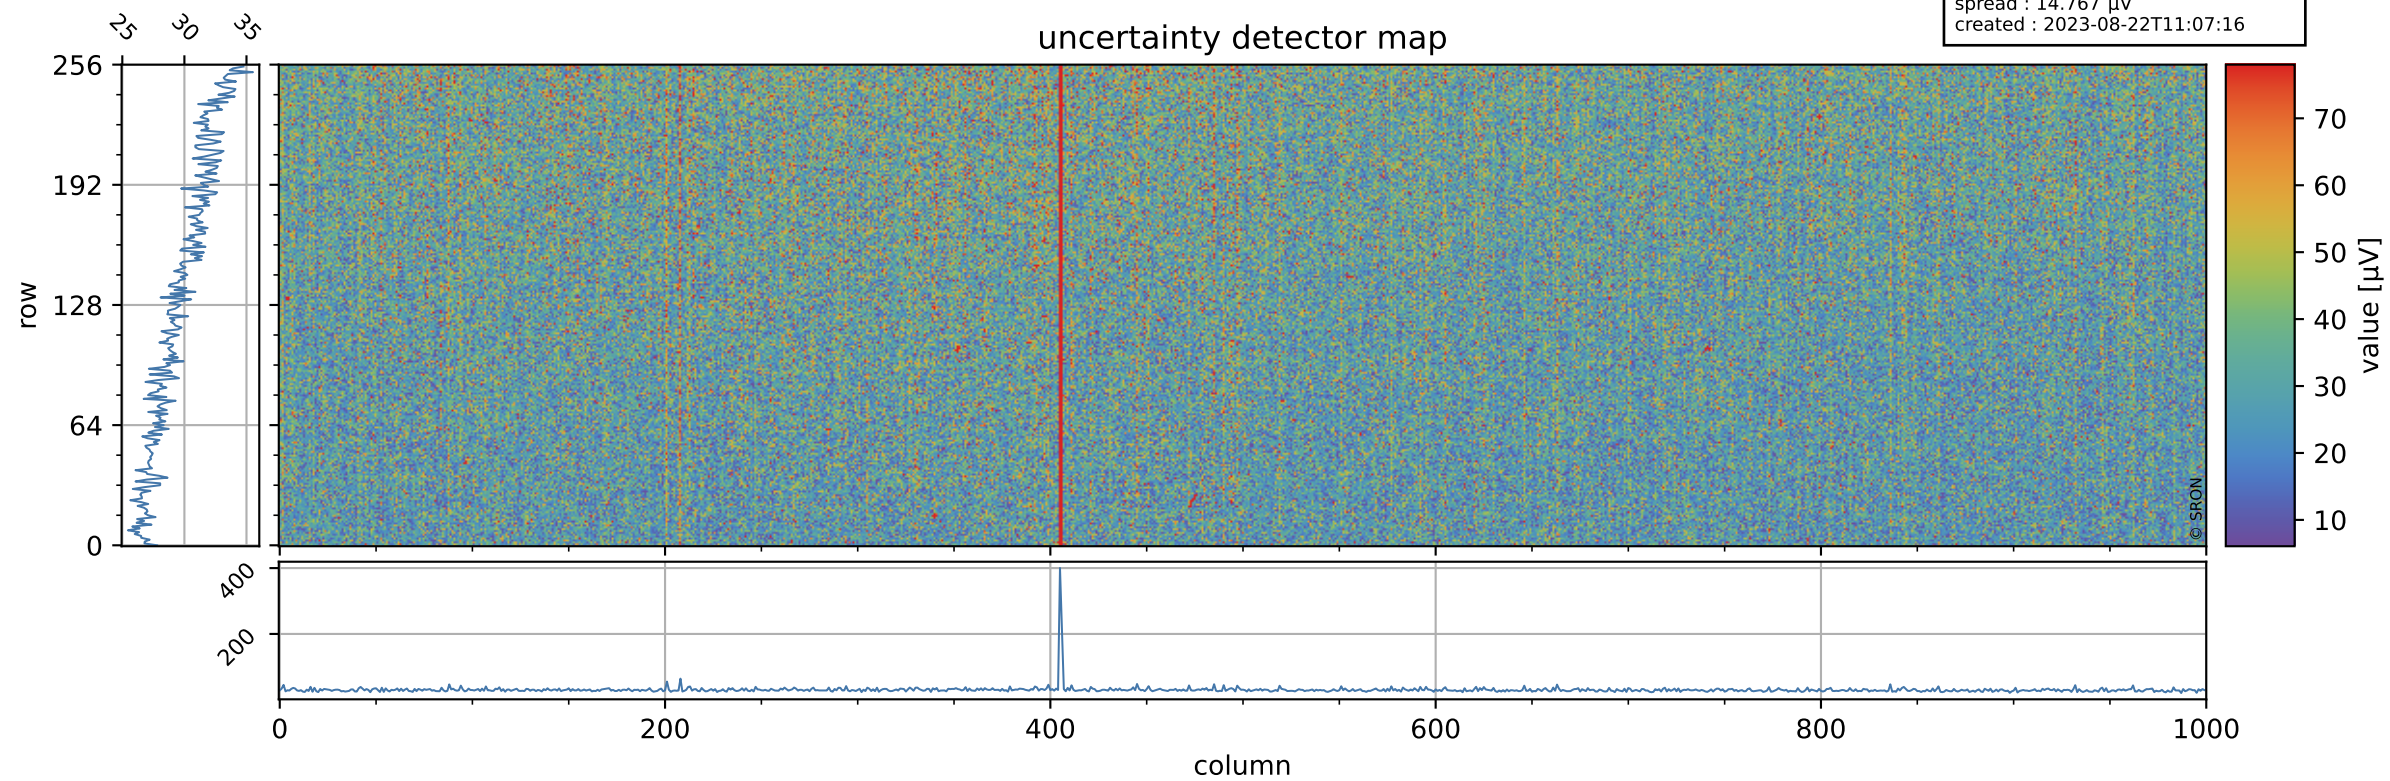

# Tropomi SWIR offset (beta nominal)

orbits : 18 in [13807, 13852]  
coverage : 2020-06-12 / 2020-06-15  
median : 0.52591 V  
spread : 0.035914 V  
created : 2023-08-22T11:07:16

## value detector map

# Tropomi SWIR offset (beta nominal)

orbits : 18 in [13807, 13852]  
coverage : 2020-06-12 / 2020-06-15  
median : 29.937  $\mu\text{V}$   
spread : 14.767  $\mu\text{V}$   
created : 2023-08-22T11:07:16

# Tropomi SWIR offset (beta nominal) ground-tracks of Sentinel-5P

orbits : 18 in [13807, 13852]  
coverage : 2020-06-12 / 2020-06-15  
created : 2023-08-22T11:07:16