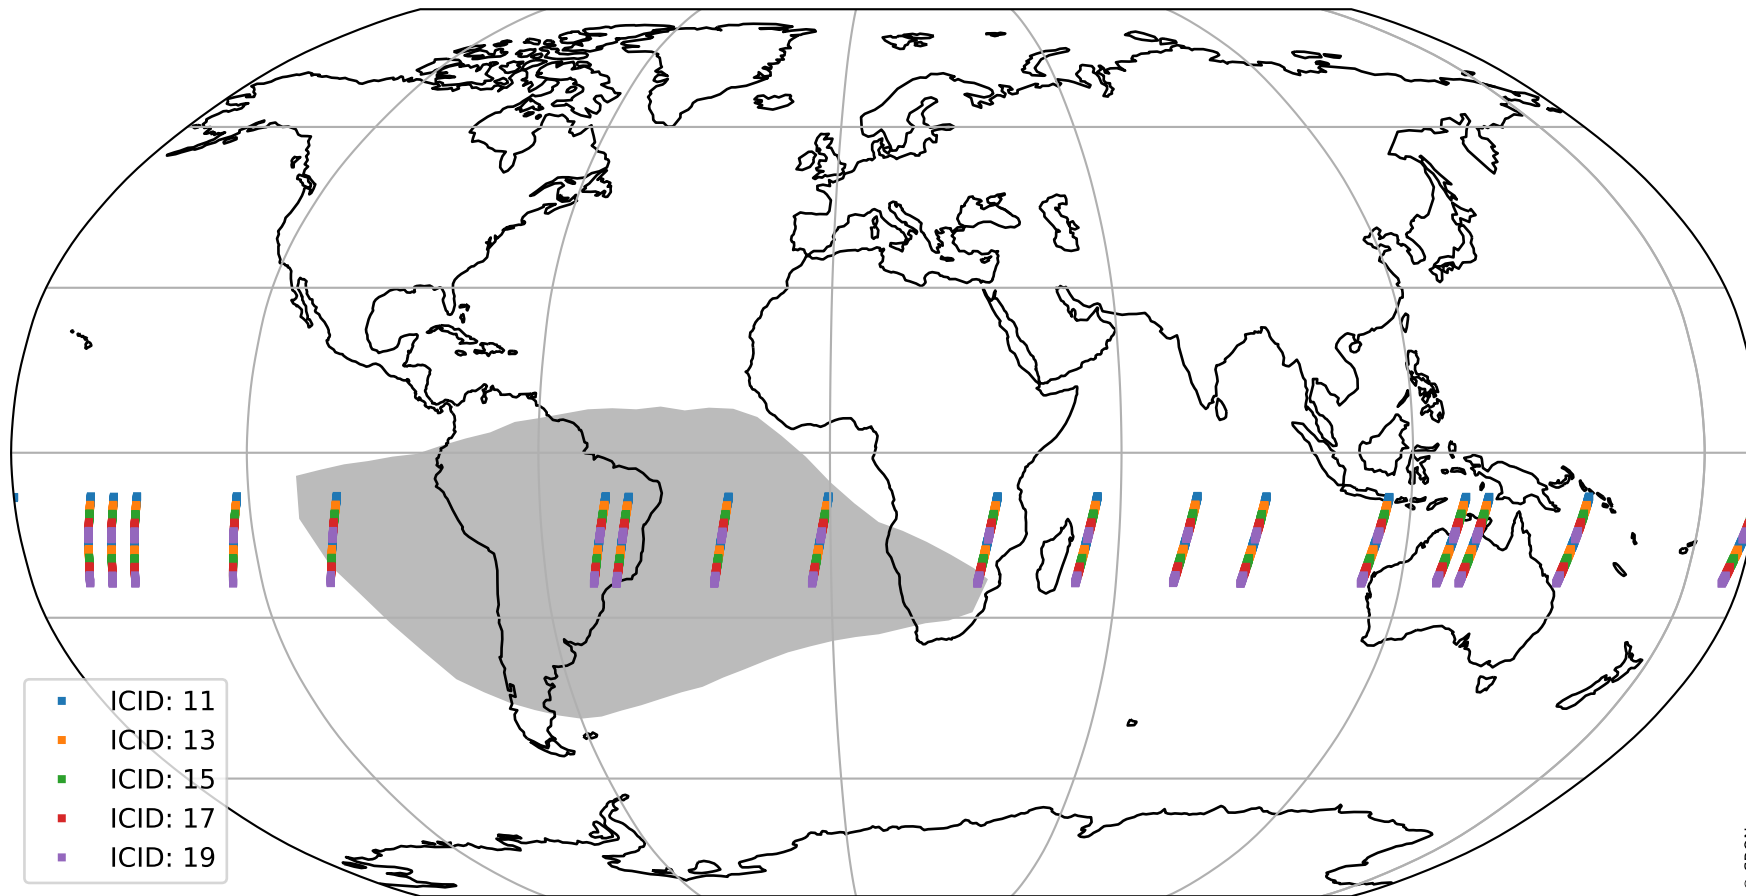

# Tropomi SWIR offset (beta nominal)

orbits : 18 in [13807, 13852]  
coverage : 2020-06-12 / 2020-06-15  
median : 29.937  $\mu\text{V}$   
spread : 14.767  $\mu\text{V}$   
created : 2023-08-22T11:07:16

# Tropomi SWIR offset (beta nominal)

orbits : 18 in [13807, 13852]  
coverage : 2020-06-12 / 2020-06-15  
median : -0.11086 mV  
spread : 0.37382 mV  
created : 2023-08-22T11:07:16

value compared with SWIR offset CKD

# Tropomi SWIR offset (beta nominal) ground-tracks of Sentinel-5P

orbits : 18 in [13807, 13852]  
coverage : 2020-06-12 / 2020-06-15  
created : 2023-08-22T11:07:16

# Tropomi SWIR offset (beta nominal)

orbits : [1867, 13852]  
coverage : 2018-02-20 / 2020-06-15  
created : 2023-08-22T11:07:17