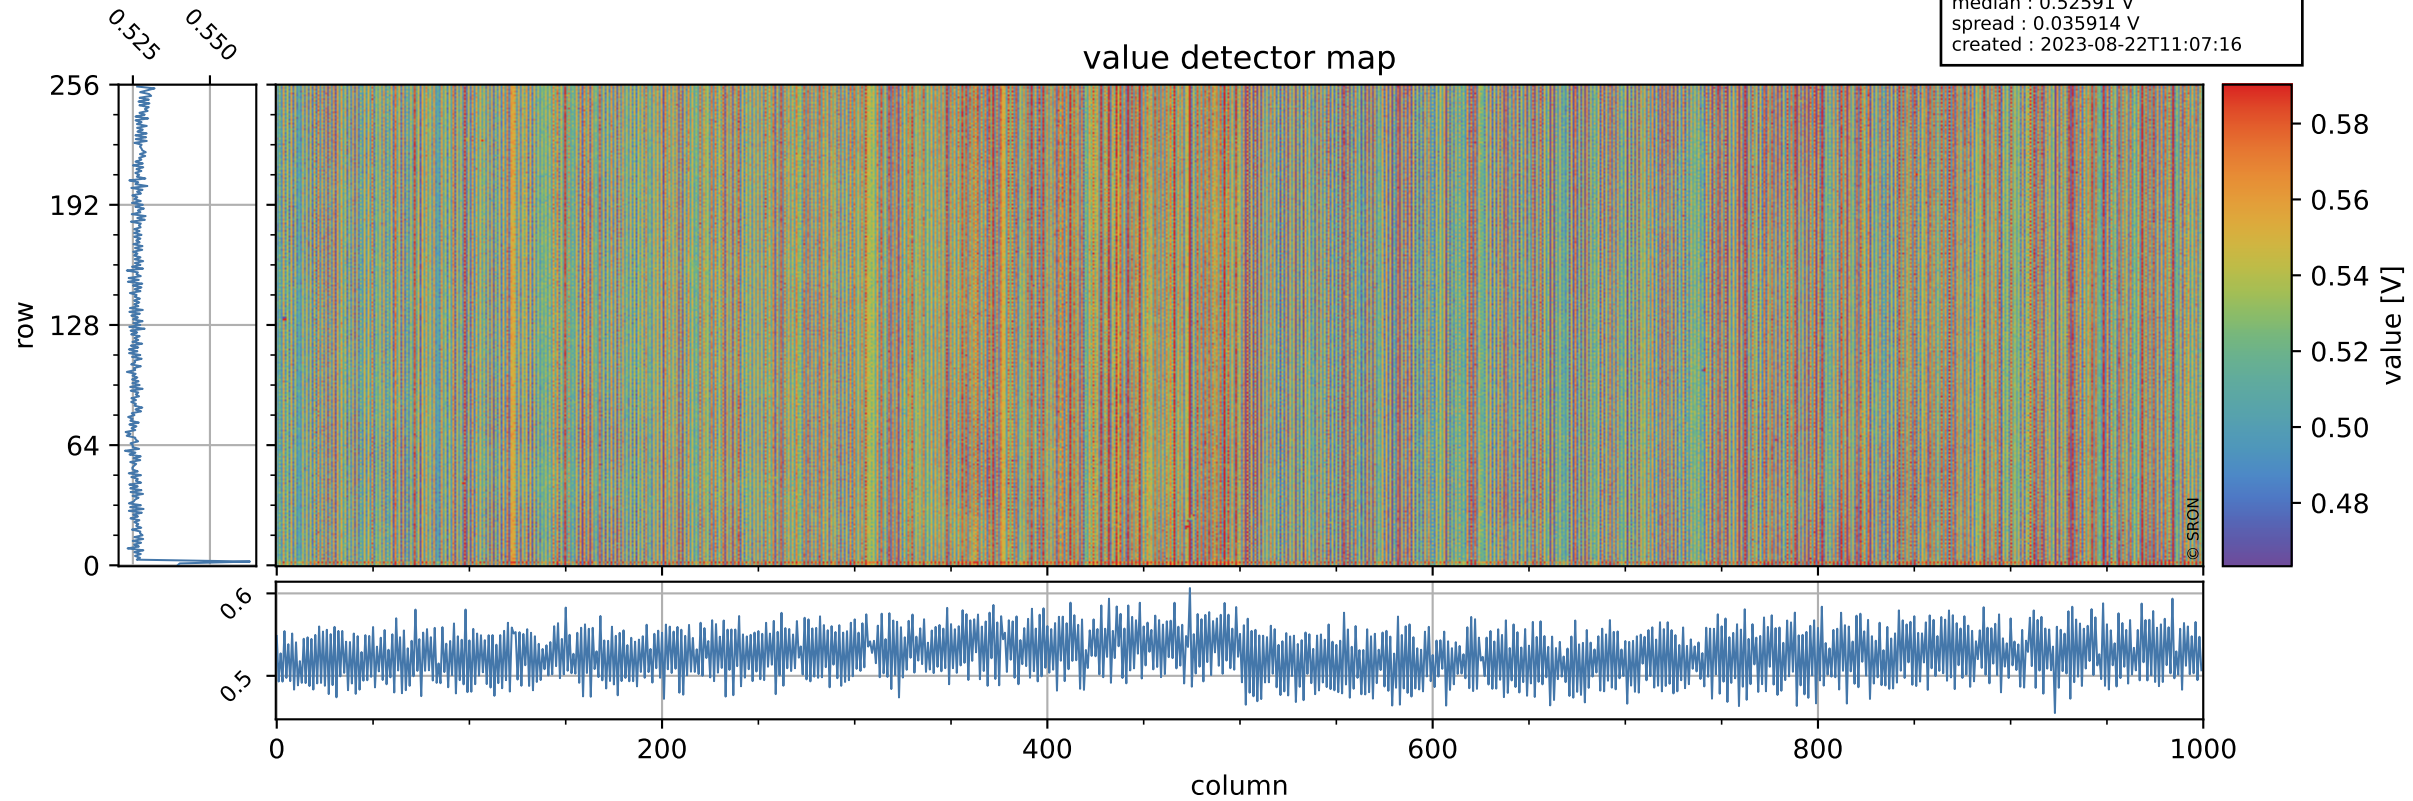

# Tropomi SWIR offset (beta nominal)

orbits : 18 in [13807, 13852]  
coverage : 2020-06-12 / 2020-06-15  
median : 0.52591 V  
spread : 0.035914 V  
created : 2023-08-22T11:07:16

## value detector map

# Tropomi SWIR offset (beta nominal)

orbits : 18 in [13807, 13852]  
coverage : 2020-06-12 / 2020-06-15  
median : 29.937  $\mu\text{V}$   
spread : 14.767  $\mu\text{V}$   
created : 2023-08-22T11:07:16

# Tropomi SWIR offset (beta nominal) ground-tracks of Sentinel-5P

orbits : 18 in [13807, 13852]  
coverage : 2020-06-12 / 2020-06-15  
created : 2023-08-22T11:07:16