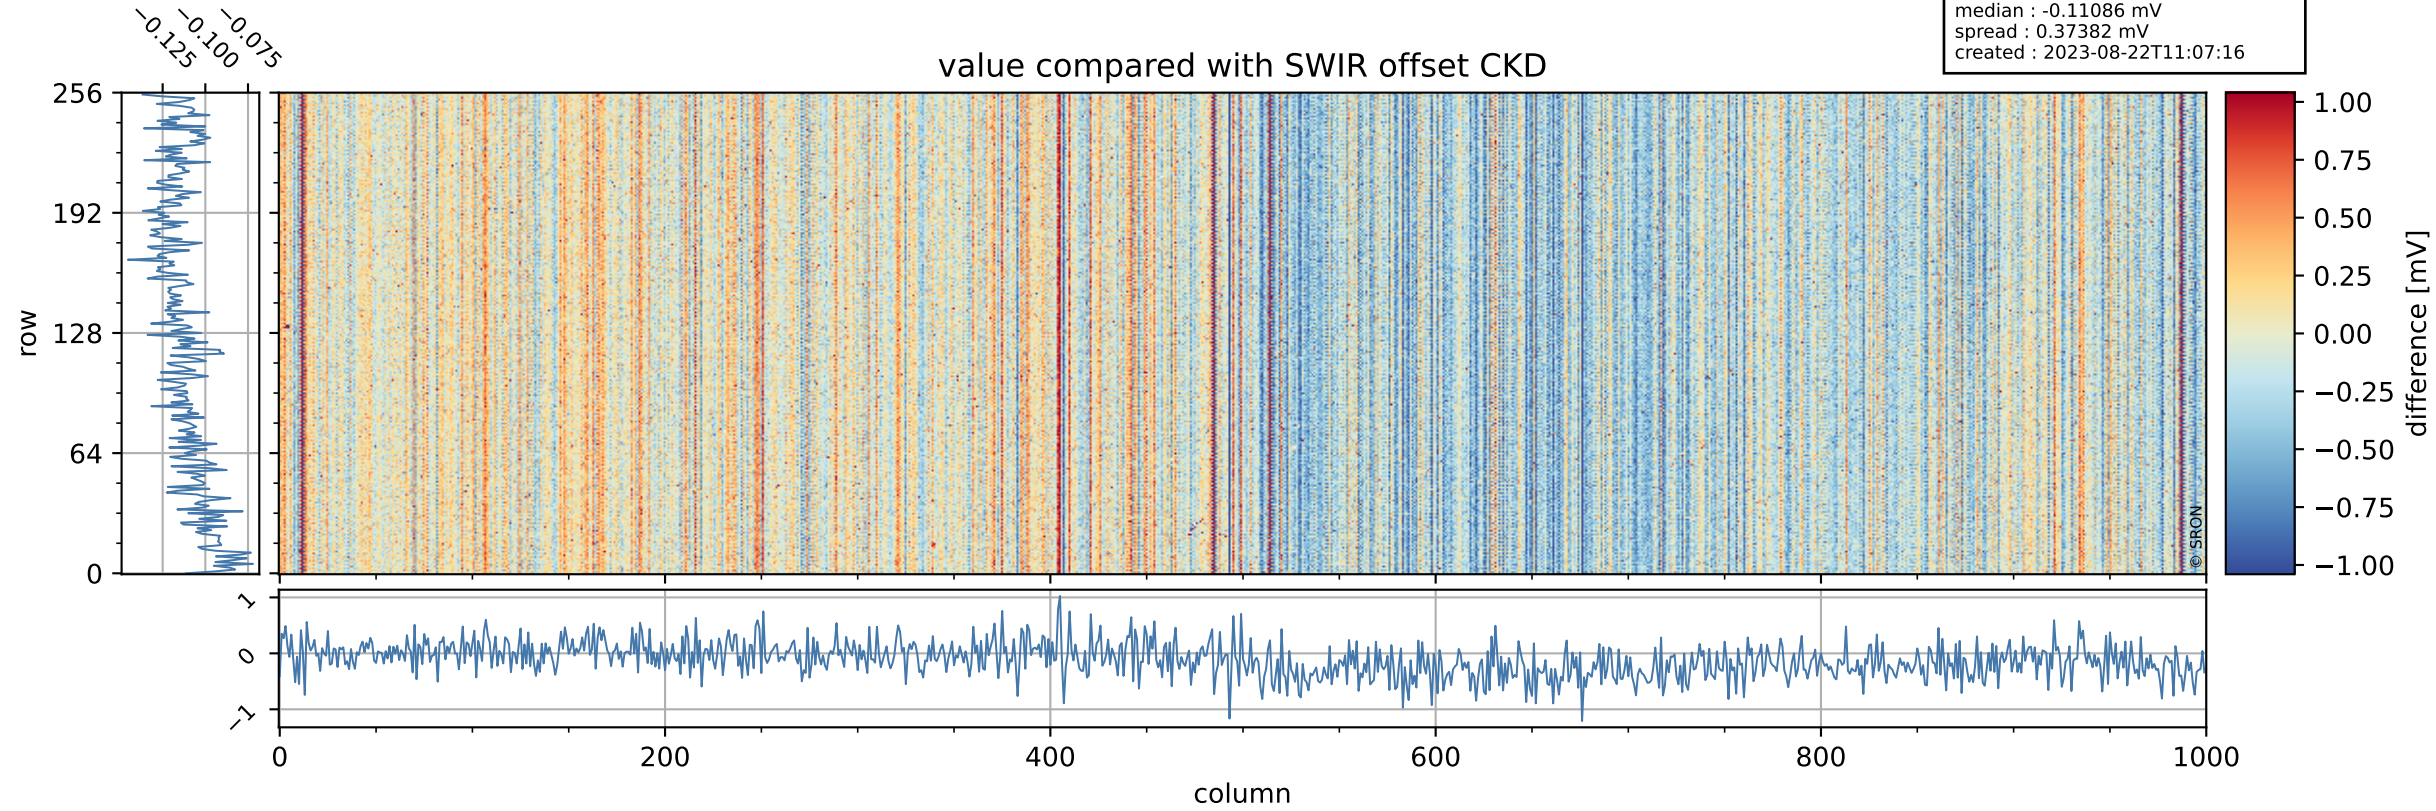

## value detector map

# Tropomi SWIR offset (beta nominal)

orbits : 18 in [13807, 13852]  
coverage : 2020-06-12 / 2020-06-15  
median : 29.937  $\mu\text{V}$   
spread : 14.767  $\mu\text{V}$   
created : 2023-08-22T11:07:16

# Tropomi SWIR offset (beta nominal)

orbits : 18 in [13807, 13852]  
coverage : 2020-06-12 / 2020-06-15  
median : -0.11086 mV  
spread : 0.37382 mV  
created : 2023-08-22T11:07:16

value compared with SWIR offset CKD

# Tropomi SWIR offset (beta nominal) ground-tracks of Sentinel-5P

orbits : 18 in [13807, 13852]  
coverage : 2020-06-12 / 2020-06-15  
created : 2023-08-22T11:07:16