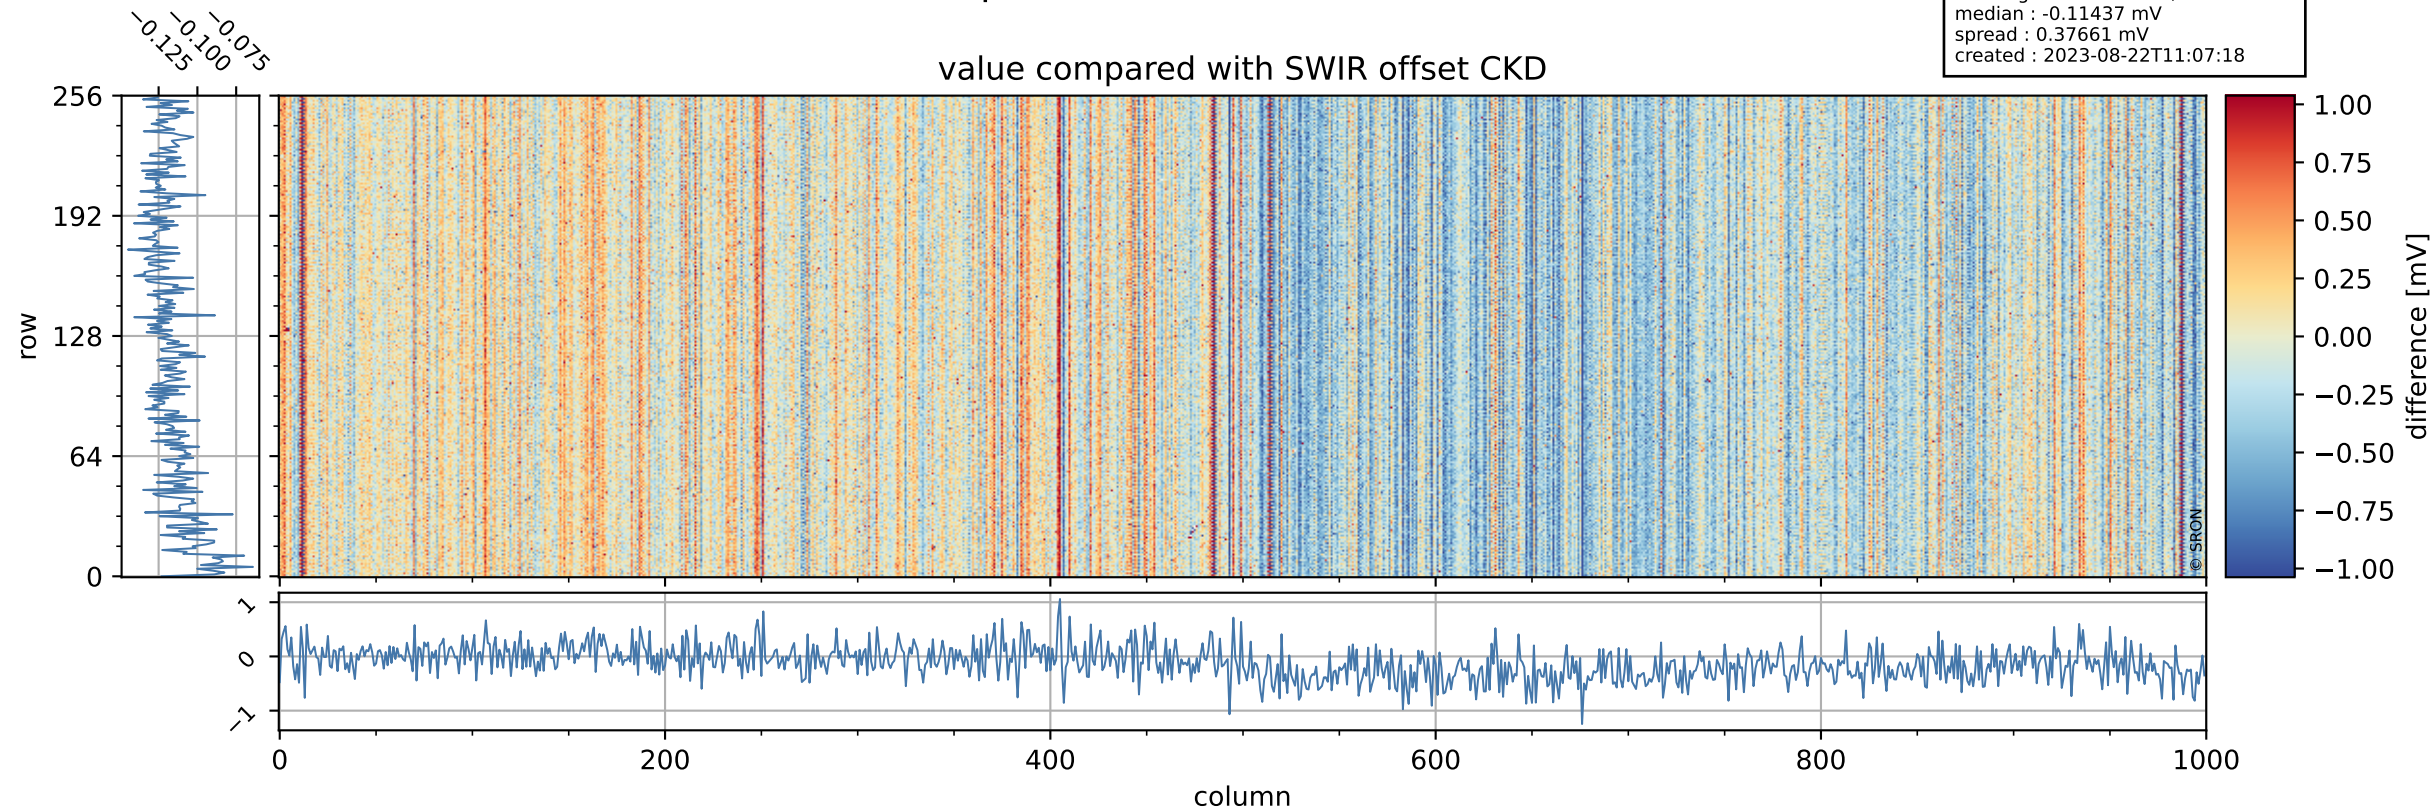

Tropomi SWIR offset (beta nominal)

orbits : 20 in [13852, 13897]
coverage : 2020-06-15 / 2020-06-18
median : 0.52591 V
spread : 0.035917 V
created : 2023-08-22T11:07:18

value detector map

Tropomi SWIR offset (beta nominal)

orbits : 20 in [13852, 13897]
coverage : 2020-06-15 / 2020-06-18
median : 32.542 μV
spread : 15.599 μV
created : 2023-08-22T11:07:18

Tropomi SWIR offset (beta nominal)

orbits : 20 in [13852, 13897]
coverage : 2020-06-15 / 2020-06-18
median : -0.11437 mV
spread : 0.37661 mV
created : 2023-08-22T11:07:18

value compared with SWIR offset CKD

Tropomi SWIR offset (beta nominal) ground-tracks of Sentinel-5P

orbits : 20 in [13852, 13897]
coverage : 2020-06-15 / 2020-06-18
created : 2023-08-22T11:07:18

Tropomi SWIR offset (beta nominal)

orbits : [1867, 13897]
coverage : 2018-02-20 / 2020-06-18
created : 2023-08-22T11:07:19

trend of detector median & temperatures