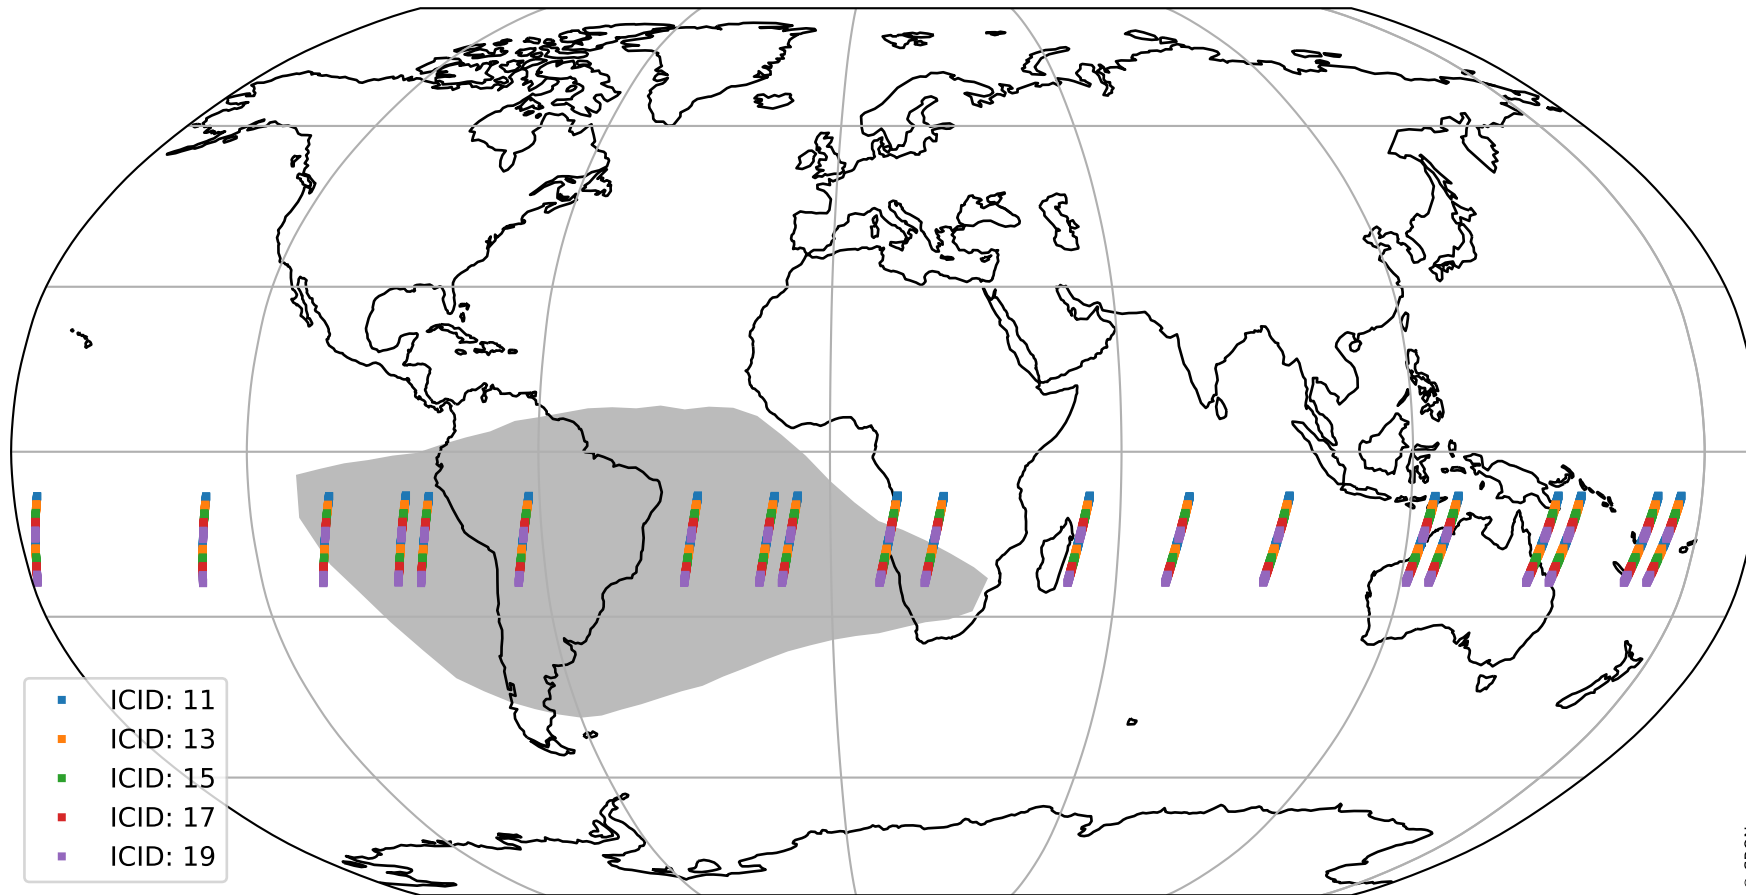

Tropomi SWIR offset (beta nominal)

orbits : 20 in [13852, 13897]
coverage : 2020-06-15 / 2020-06-18
median : 0.52591 V
spread : 0.035917 V
created : 2023-08-22T11:07:18

value detector map

Tropomi SWIR offset (beta nominal)

orbits : 20 in [13852, 13897]
coverage : 2020-06-15 / 2020-06-18
median : 32.542 μV
spread : 15.599 μV
created : 2023-08-22T11:07:18

Tropomi SWIR offset (beta nominal)

orbits : 20 in [13852, 13897]
coverage : 2020-06-15 / 2020-06-18
median : -0.11437 mV
spread : 0.37661 mV
created : 2023-08-22T11:07:18

value compared with SWIR offset CKD

Tropomi SWIR offset (beta nominal) ground-tracks of Sentinel-5P

orbits : 20 in [13852, 13897]
coverage : 2020-06-15 / 2020-06-18
created : 2023-08-22T11:07:18

Tropomi SWIR offset (beta nominal)

orbits : [1867, 13897]
coverage : 2018-02-20 / 2020-06-18
created : 2023-08-22T11:07:19

trend of detector median & temperatures