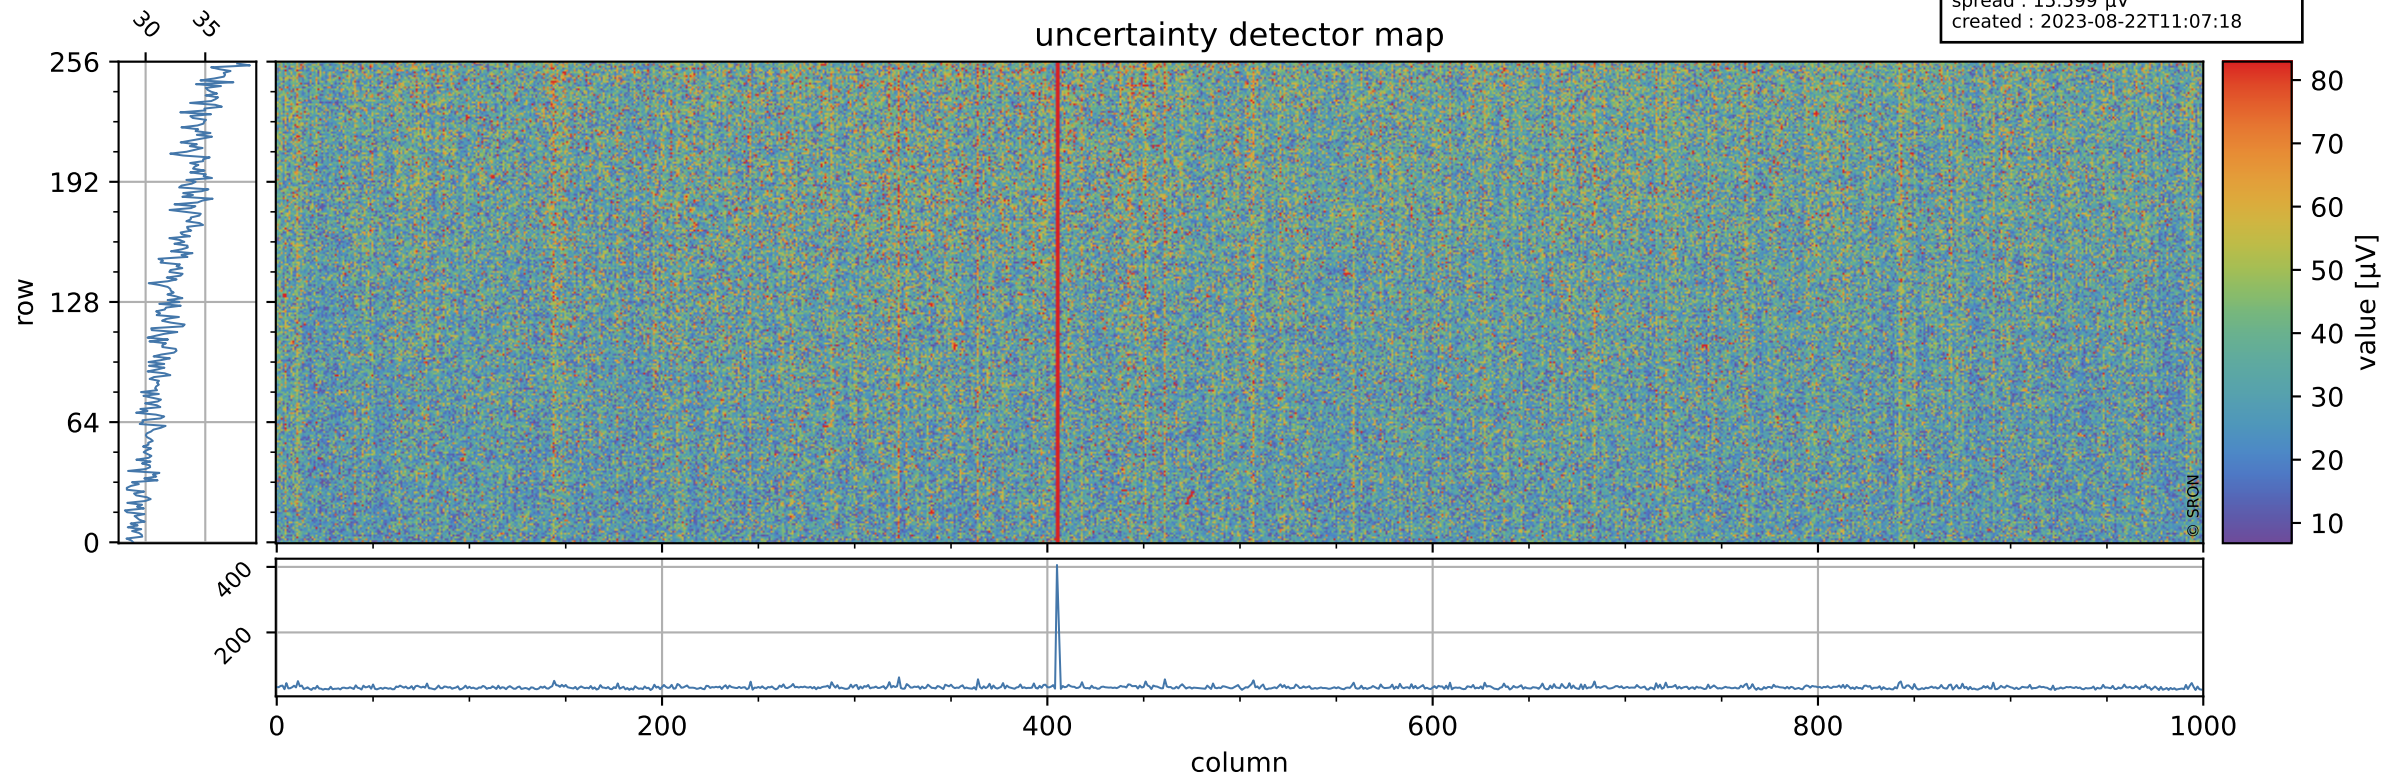

Tropomi SWIR offset (beta nominal)

orbits : 20 in [13852, 13897]
coverage : 2020-06-15 / 2020-06-18
median : 0.52591 V
spread : 0.035917 V
created : 2023-08-22T11:07:18

value detector map

Tropomi SWIR offset (beta nominal)

orbits : 20 in [13852, 13897]
coverage : 2020-06-15 / 2020-06-18
median : 32.542 μV
spread : 15.599 μV
created : 2023-08-22T11:07:18

Tropomi SWIR offset (beta nominal)

orbits : 20 in [13852, 13897]
coverage : 2020-06-15 / 2020-06-18
median : -0.11437 mV
spread : 0.37661 mV
created : 2023-08-22T11:07:18

value compared with SWIR offset CKD

Tropomi SWIR offset (beta nominal) ground-tracks of Sentinel-5P

orbits : 20 in [13852, 13897]
coverage : 2020-06-15 / 2020-06-18
created : 2023-08-22T11:07:18

Tropomi SWIR offset (beta nominal)

orbits : [1867, 13897]
coverage : 2018-02-20 / 2020-06-18
created : 2023-08-22T11:07:19

trend of detector median & temperatures