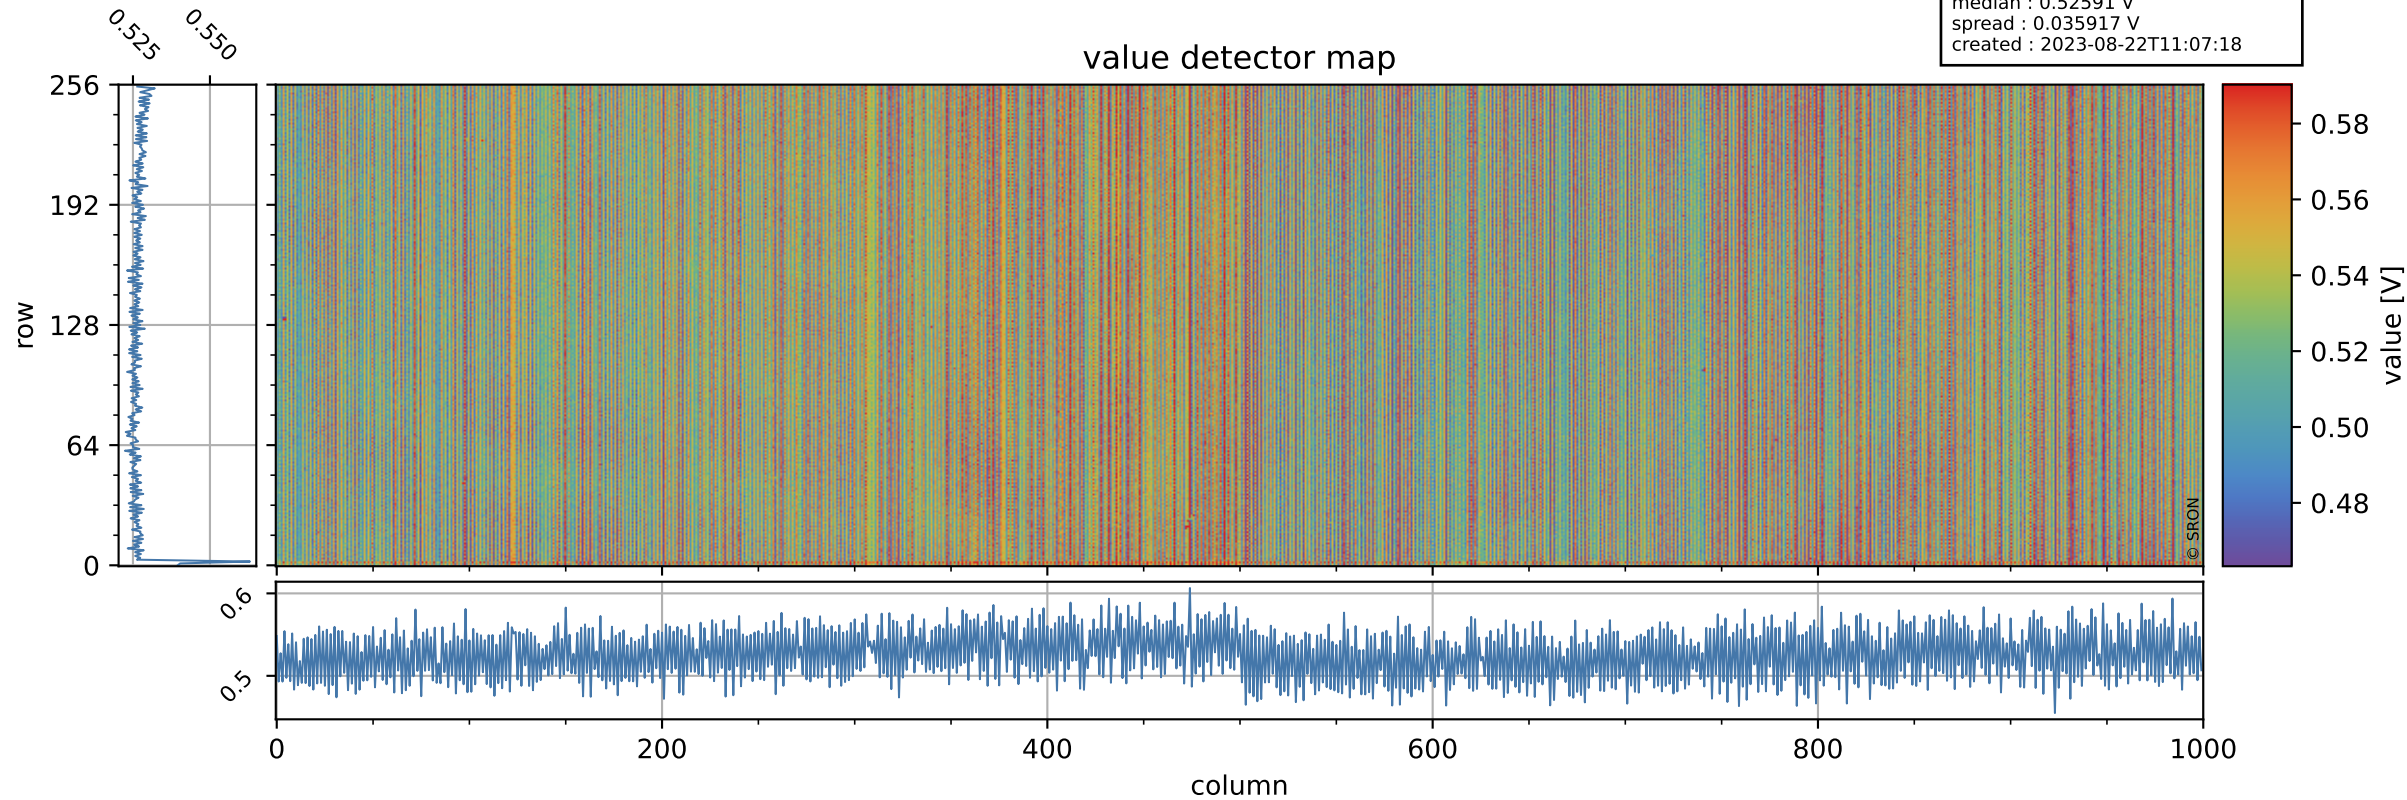

Tropomi SWIR offset (beta nominal)

orbits : 20 in [13852, 13897]
coverage : 2020-06-15 / 2020-06-18
median : 0.52591 V
spread : 0.035917 V
created : 2023-08-22T11:07:18

value detector map

Tropomi SWIR offset (beta nominal)

orbits : 20 in [13852, 13897]
coverage : 2020-06-15 / 2020-06-18
median : 32.542 μV
spread : 15.599 μV
created : 2023-08-22T11:07:18

Tropomi SWIR offset (beta nominal)

orbits : 20 in [13852, 13897]
coverage : 2020-06-15 / 2020-06-18
median : -0.11437 mV
spread : 0.37661 mV
created : 2023-08-22T11:07:18

value compared with SWIR offset CKD

Tropomi SWIR offset (beta nominal) ground-tracks of Sentinel-5P

orbits : 20 in [13852, 13897]
coverage : 2020-06-15 / 2020-06-18
created : 2023-08-22T11:07:18

Tropomi SWIR offset (beta nominal)

orbits : [1867, 13897]
coverage : 2018-02-20 / 2020-06-18
created : 2023-08-22T11:07:19

trend of detector median & temperatures