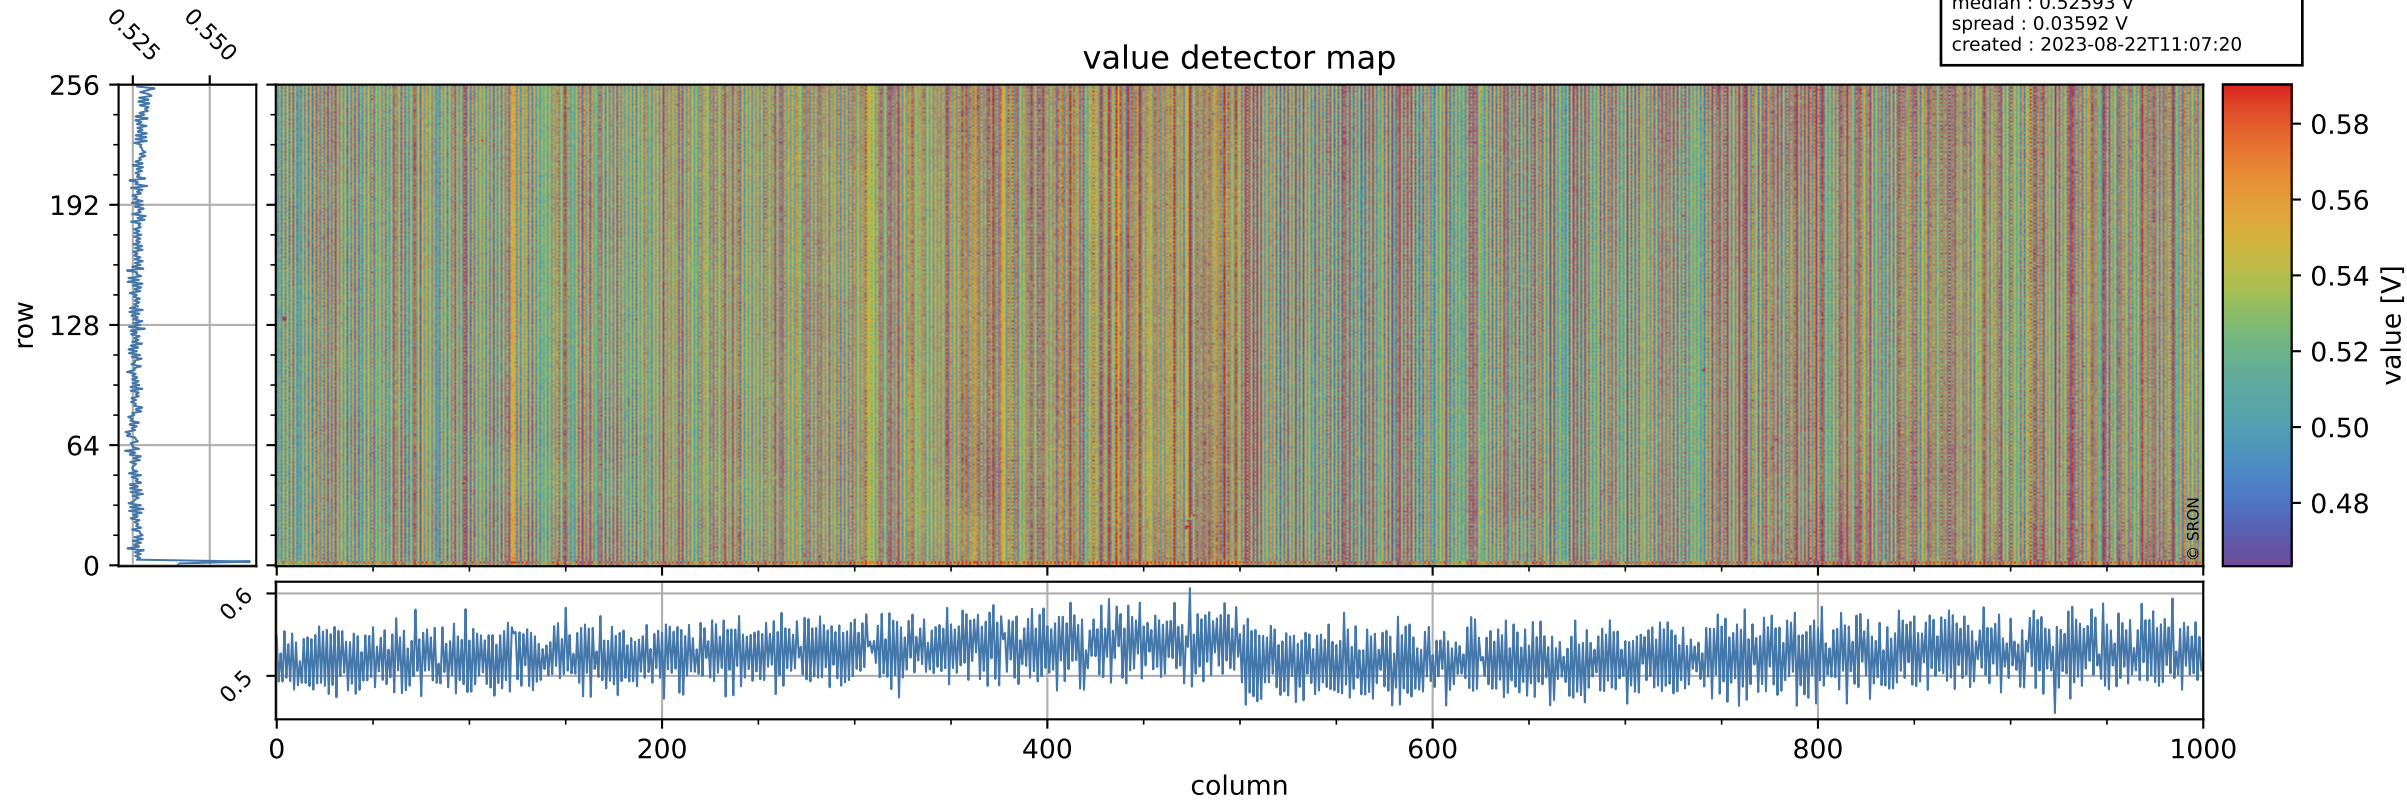

Tropomi SWIR offset (beta nominal)

orbits : 19 in [13897, 13942]
coverage : 2020-06-19 / 2020-06-22
median : 0.52593 V
spread : 0.03592 V
created : 2023-08-22T11:07:20

value detector map

Tropomi SWIR offset (beta nominal)

orbits : 19 in [13897, 13942]
coverage : 2020-06-19 / 2020-06-22
median : 33.404 μV
spread : 16.42 μV
created : 2023-08-22T11:07:20

Tropomi SWIR offset (beta nominal)

orbits : 19 in [13897, 13942]
coverage : 2020-06-19 / 2020-06-22
median : -0.087918 mV
spread : 0.38445 mV
created : 2023-08-22T11:07:20

value compared with SWIR offset CKD

Tropomi SWIR offset (beta nominal) ground-tracks of Sentinel-5P

orbits : 19 in [13897, 13942]
coverage : 2020-06-19 / 2020-06-22
created : 2023-08-22T11:07:20

Tropomi SWIR offset (beta nominal)

orbits : [1867, 13942]
coverage : 2018-02-20 / 2020-06-22
created : 2023-08-22T11:07:21

trend of detector median & temperatures