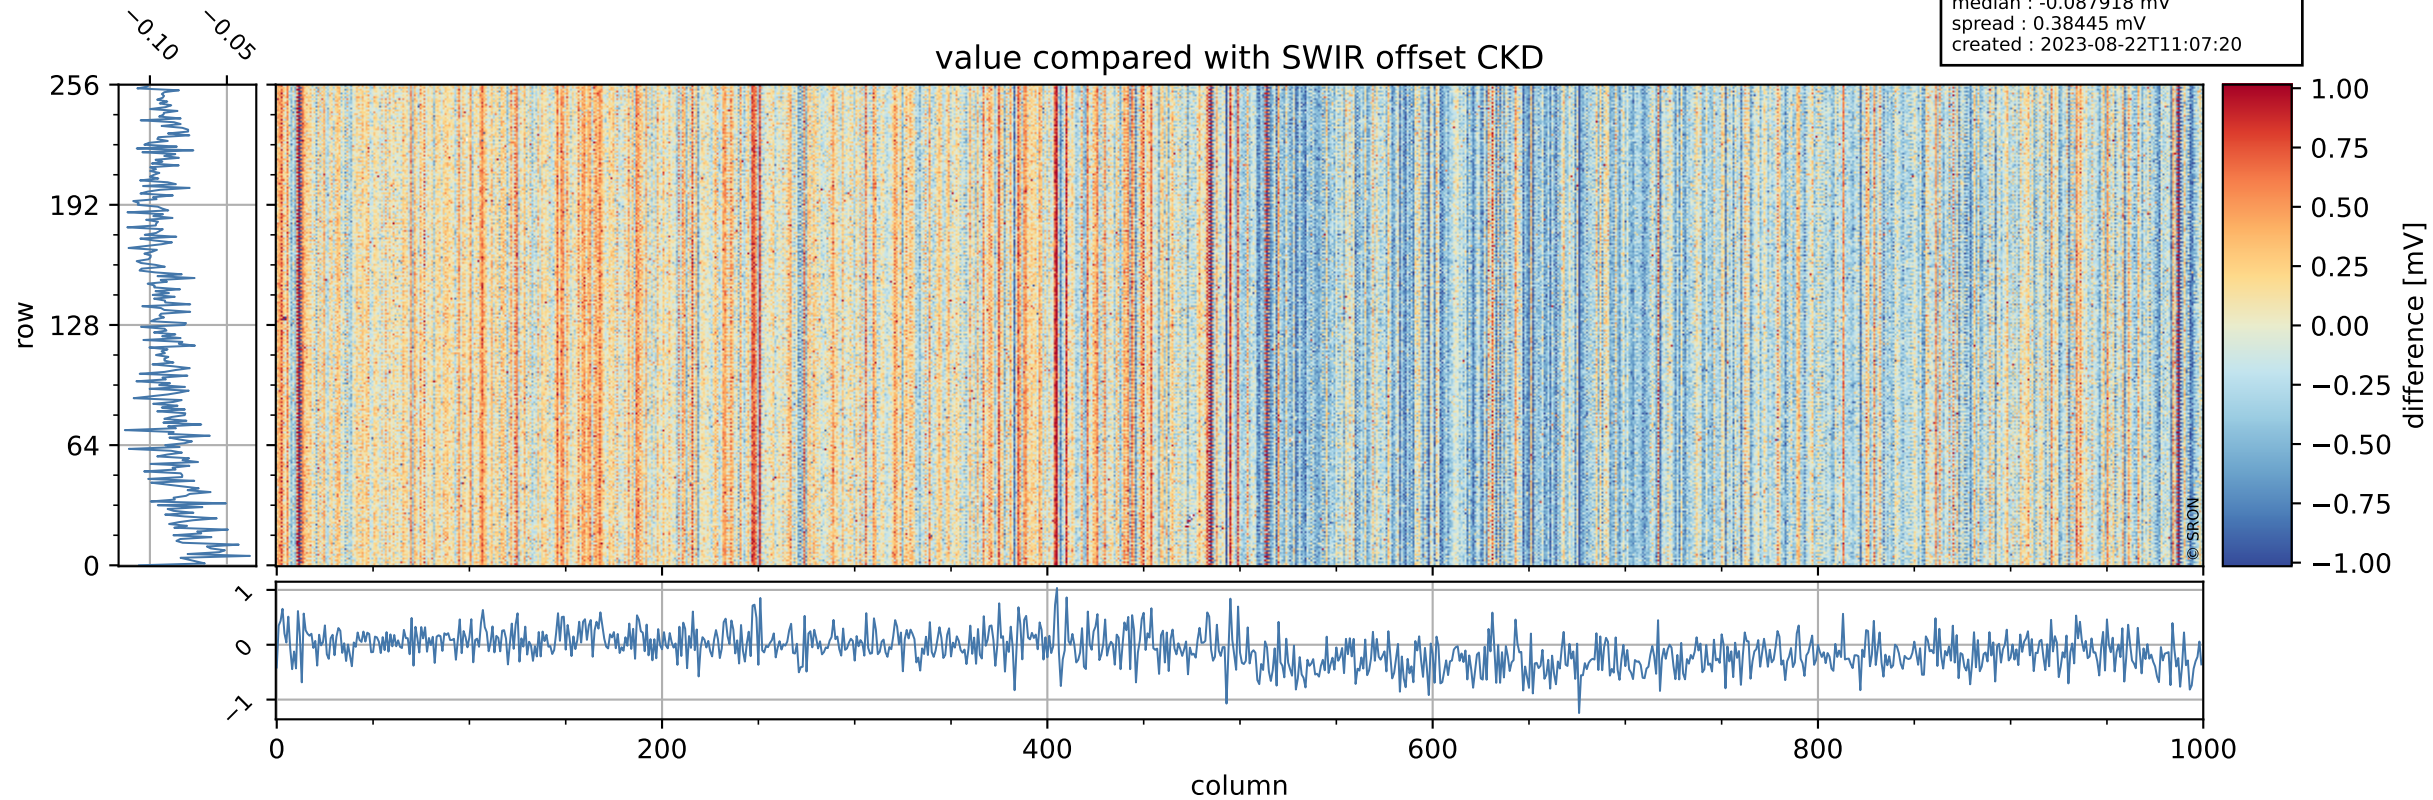

Tropomi SWIR offset (beta nominal)

orbits : 19 in [13897, 13942]
coverage : 2020-06-19 / 2020-06-22
median : 0.52593 V
spread : 0.03592 V
created : 2023-08-22T11:07:20

value detector map

Tropomi SWIR offset (beta nominal)

orbits : 19 in [13897, 13942]
coverage : 2020-06-19 / 2020-06-22
median : 33.404 μV
spread : 16.42 μV
created : 2023-08-22T11:07:20

Tropomi SWIR offset (beta nominal)

orbits : 19 in [13897, 13942]
coverage : 2020-06-19 / 2020-06-22
median : -0.087918 mV
spread : 0.38445 mV
created : 2023-08-22T11:07:20

value compared with SWIR offset CKD

Tropomi SWIR offset (beta nominal) ground-tracks of Sentinel-5P

orbits : 19 in [13897, 13942]
coverage : 2020-06-19 / 2020-06-22
created : 2023-08-22T11:07:20

Tropomi SWIR offset (beta nominal)

orbits : [1867, 13942]
coverage : 2018-02-20 / 2020-06-22
created : 2023-08-22T11:07:21

trend of detector median & temperatures