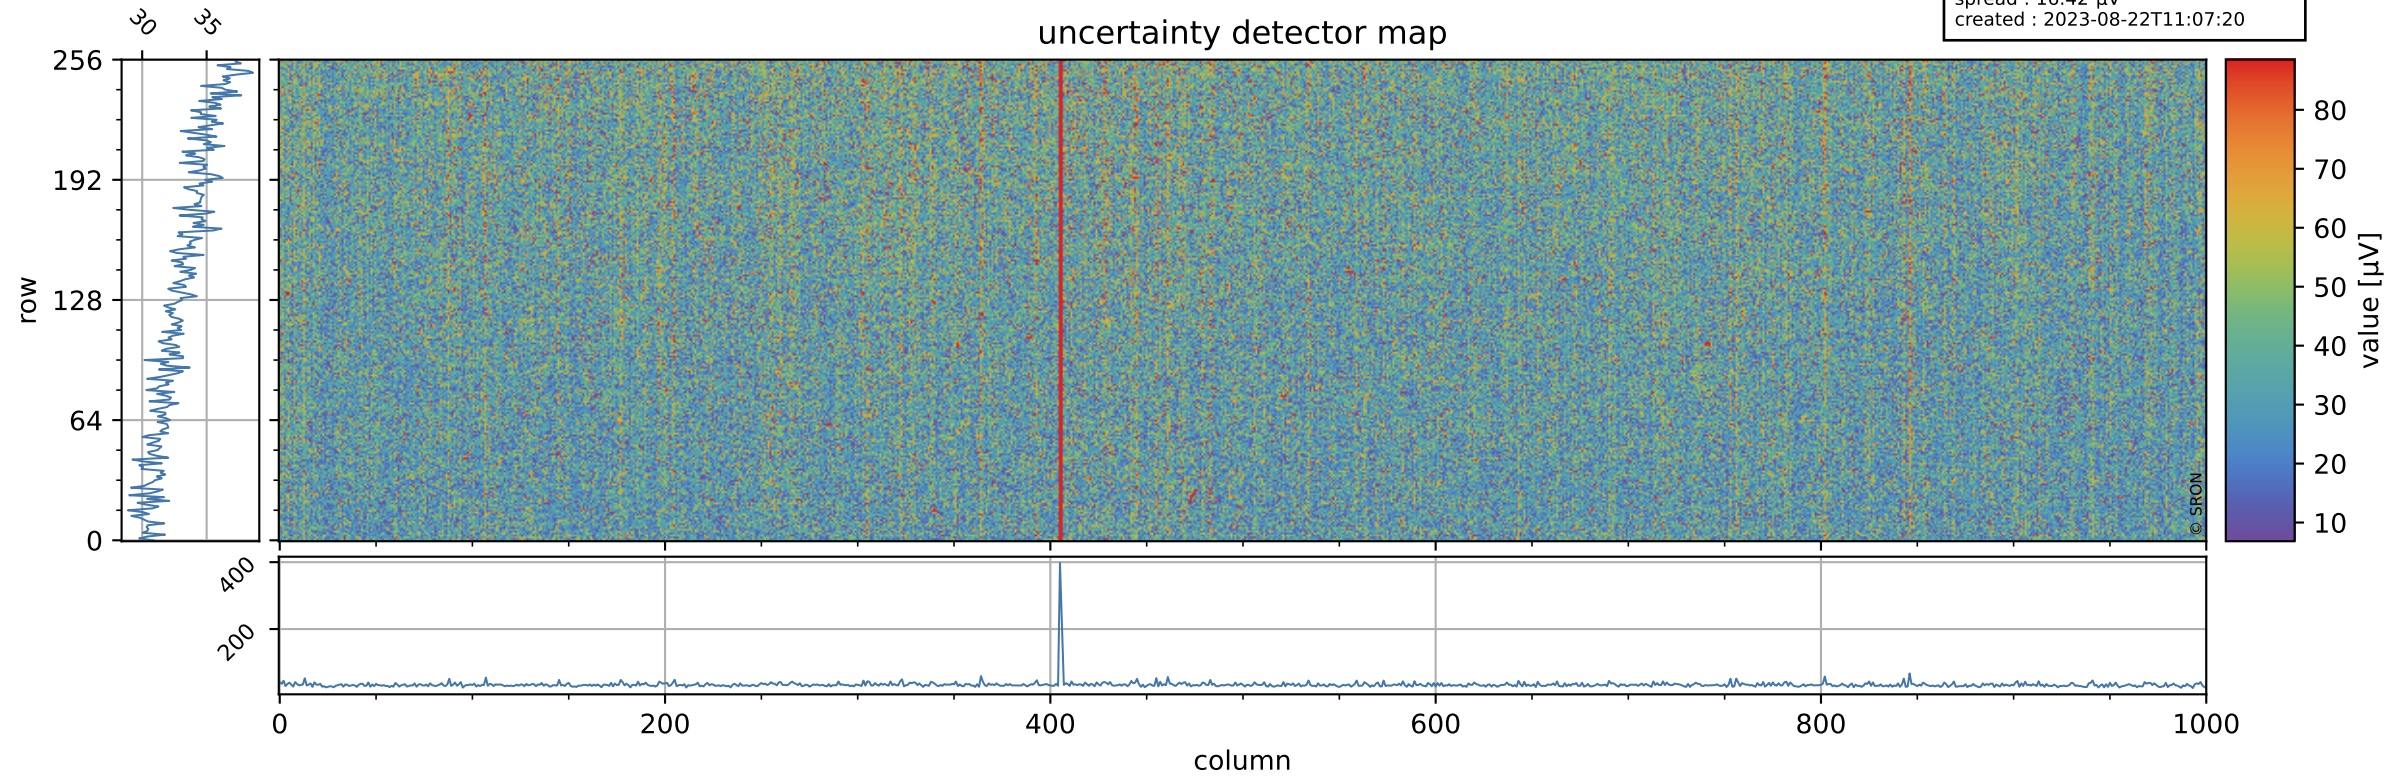

Tropomi SWIR offset (beta nominal)

orbits : 19 in [13897, 13942]
coverage : 2020-06-19 / 2020-06-22
median : 0.52593 V
spread : 0.03592 V
created : 2023-08-22T11:07:20

value detector map

Tropomi SWIR offset (beta nominal)

orbits : 19 in [13897, 13942]
coverage : 2020-06-19 / 2020-06-22
median : 33.404 μV
spread : 16.42 μV
created : 2023-08-22T11:07:20

Tropomi SWIR offset (beta nominal)

orbits : 19 in [13897, 13942]
coverage : 2020-06-19 / 2020-06-22
median : -0.087918 mV
spread : 0.38445 mV
created : 2023-08-22T11:07:20

value compared with SWIR offset CKD

Tropomi SWIR offset (beta nominal) ground-tracks of Sentinel-5P

orbits : 19 in [13897, 13942]
coverage : 2020-06-19 / 2020-06-22
created : 2023-08-22T11:07:20

Tropomi SWIR offset (beta nominal)

orbits : [1867, 13942]
coverage : 2018-02-20 / 2020-06-22
created : 2023-08-22T11:07:21

trend of detector median & temperatures