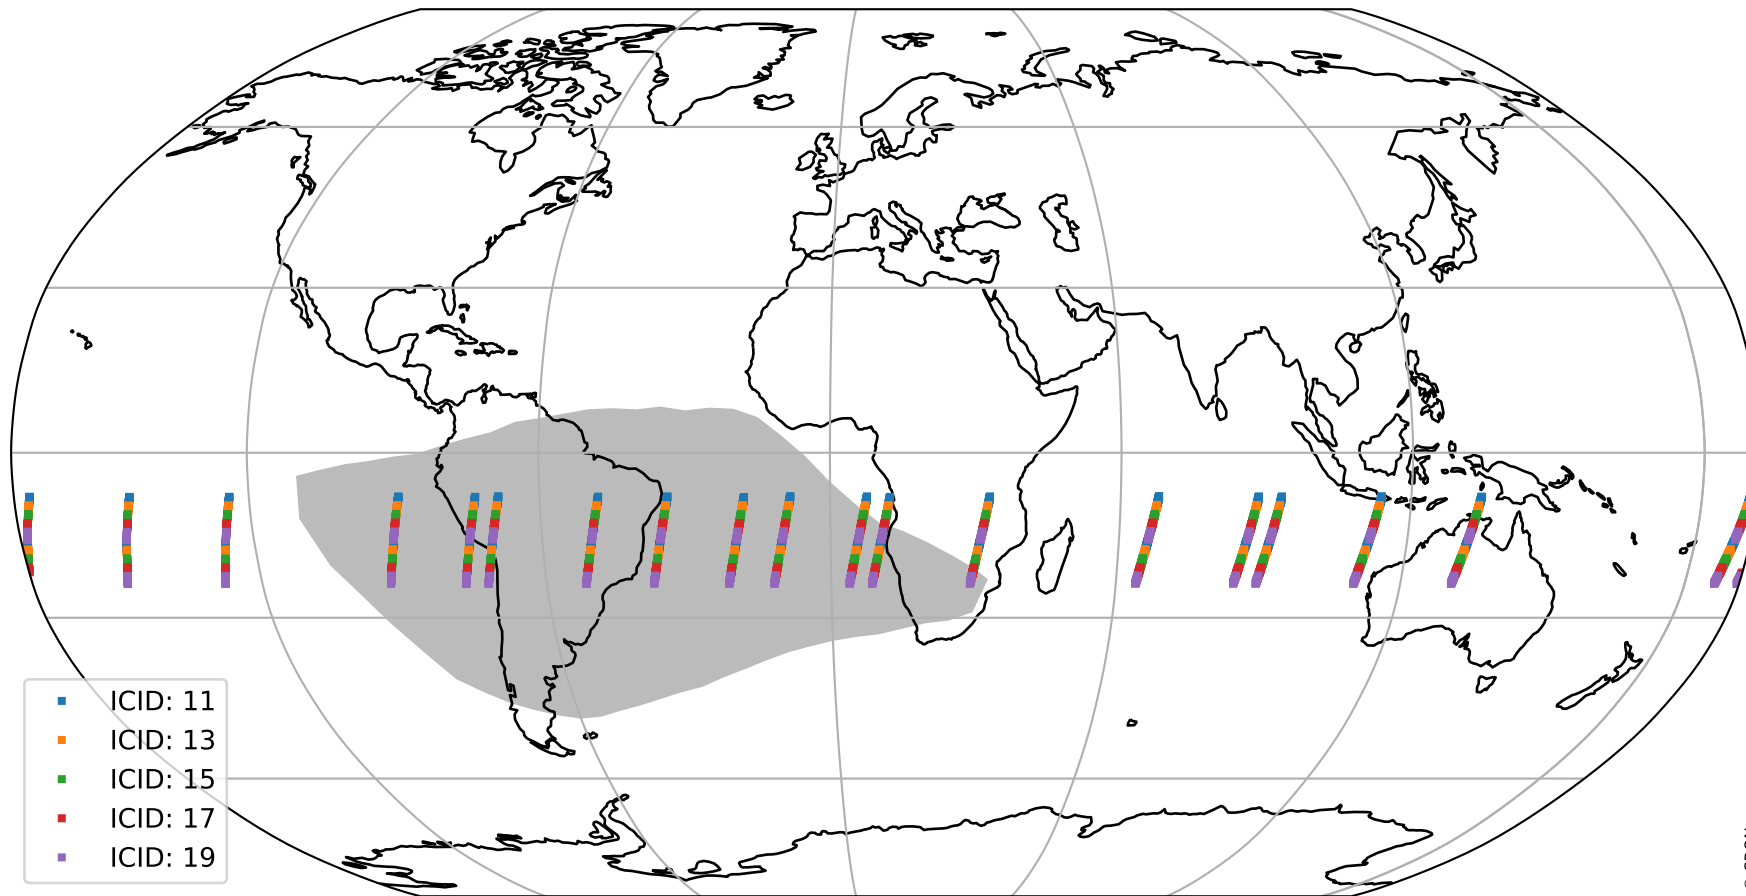

Tropomi SWIR offset (beta nominal)

orbits : 19 in [13897, 13942]
coverage : 2020-06-19 / 2020-06-22
median : 0.52593 V
spread : 0.03592 V
created : 2023-08-22T11:07:20

value detector map

Tropomi SWIR offset (beta nominal)

orbits : 19 in [13897, 13942]
coverage : 2020-06-19 / 2020-06-22
median : 33.404 μV
spread : 16.42 μV
created : 2023-08-22T11:07:20

Tropomi SWIR offset (beta nominal)

orbits : 19 in [13897, 13942]
coverage : 2020-06-19 / 2020-06-22
median : -0.087918 mV
spread : 0.38445 mV
created : 2023-08-22T11:07:20

value compared with SWIR offset CKD

Tropomi SWIR offset (beta nominal) ground-tracks of Sentinel-5P

orbits : 19 in [13897, 13942]
coverage : 2020-06-19 / 2020-06-22
created : 2023-08-22T11:07:20

Tropomi SWIR offset (beta nominal)

orbits : [1867, 13942]
coverage : 2018-02-20 / 2020-06-22
created : 2023-08-22T11:07:21

trend of detector median & temperatures