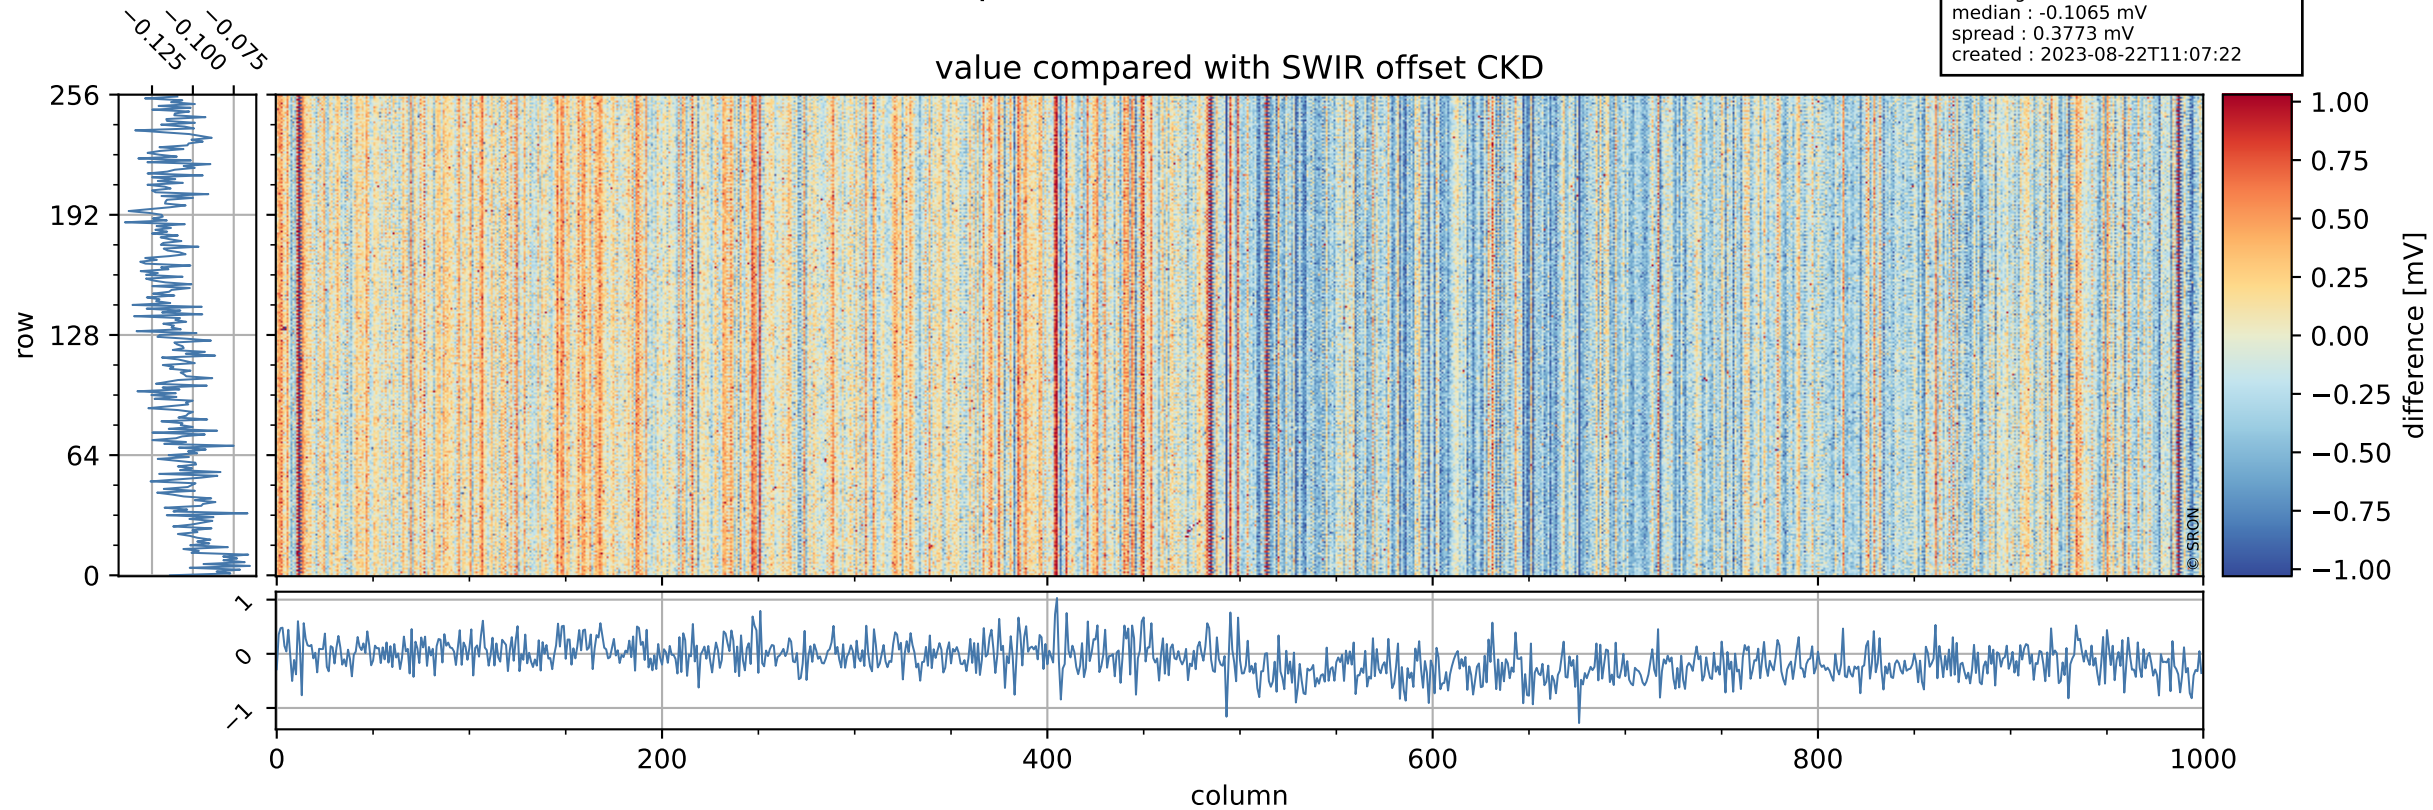

## value detector map

# Tropomi SWIR offset (beta nominal)

orbits : 20 in [13942, 13987]  
coverage : 2020-06-22 / 2020-06-25  
median : 32.379  $\mu\text{V}$   
spread : 15.964  $\mu\text{V}$   
created : 2023-08-22T11:07:22

# Tropomi SWIR offset (beta nominal)

orbits : 20 in [13942, 13987]  
coverage : 2020-06-22 / 2020-06-25  
median : -0.1065 mV  
spread : 0.3773 mV  
created : 2023-08-22T11:07:22

value compared with SWIR offset CKD

# Tropomi SWIR offset (beta nominal) ground-tracks of Sentinel-5P

orbits : 20 in [13942, 13987]  
coverage : 2020-06-22 / 2020-06-25  
created : 2023-08-22T11:07:22