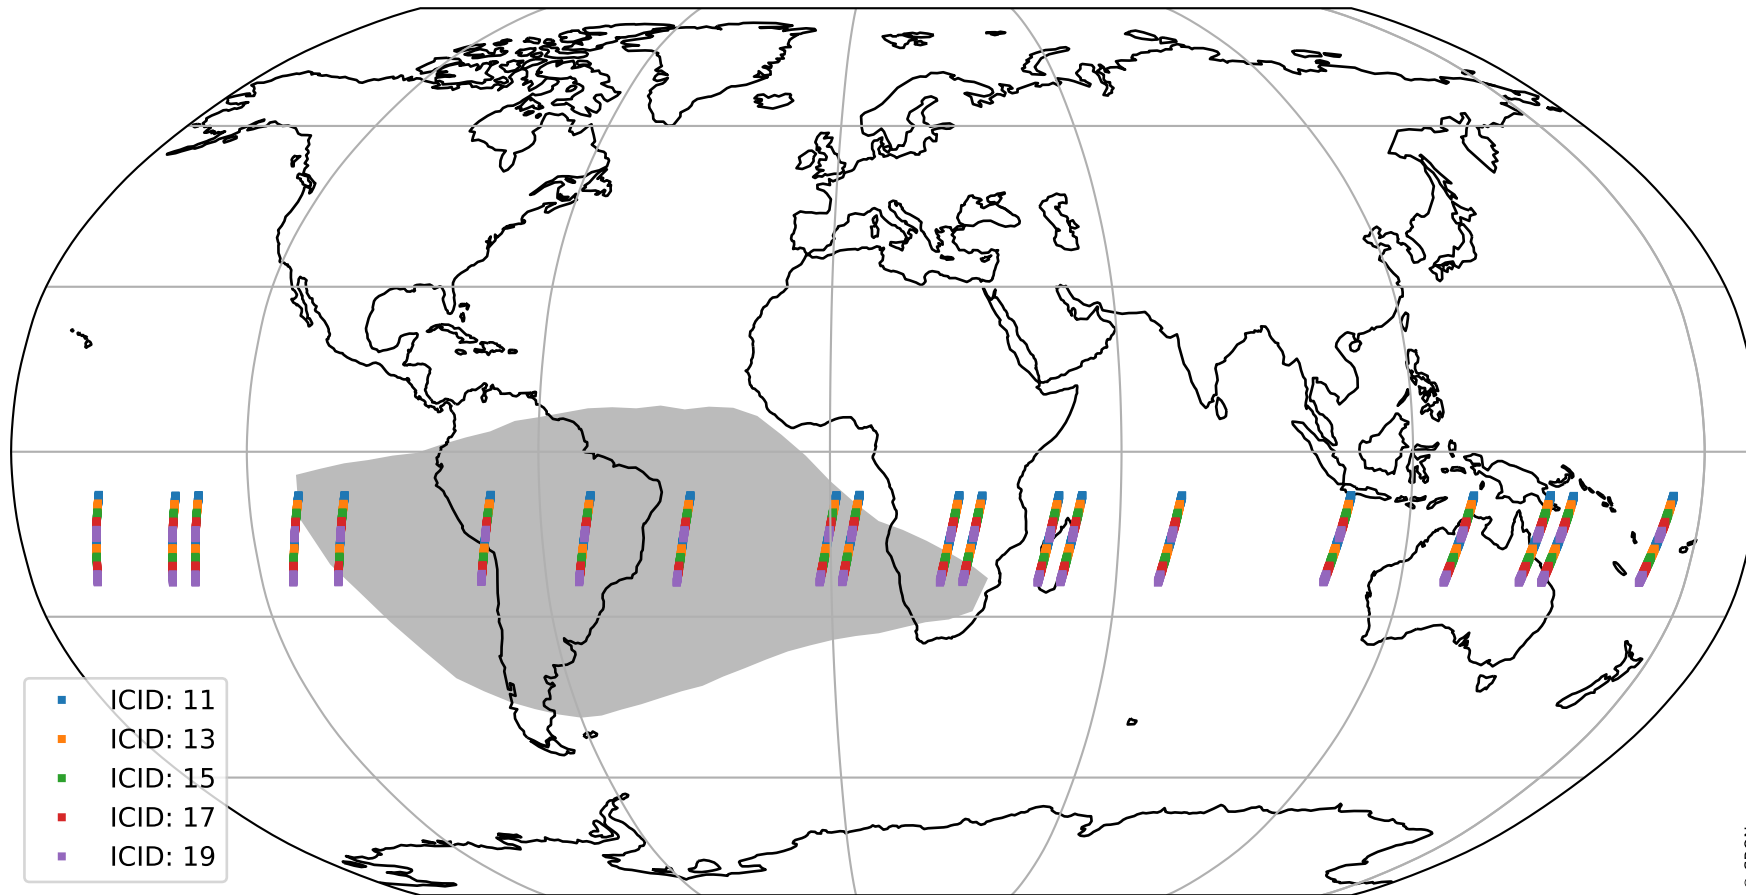

# Tropomi SWIR offset (beta nominal)

orbits : 20 in [13942, 13987]  
coverage : 2020-06-22 / 2020-06-25  
median : 32.379  $\mu\text{V}$   
spread : 15.964  $\mu\text{V}$   
created : 2023-08-22T11:07:22

# Tropomi SWIR offset (beta nominal)

orbits : 20 in [13942, 13987]  
coverage : 2020-06-22 / 2020-06-25  
median : -0.1065 mV  
spread : 0.3773 mV  
created : 2023-08-22T11:07:22

value compared with SWIR offset CKD

# Tropomi SWIR offset (beta nominal) ground-tracks of Sentinel-5P

orbits : 20 in [13942, 13987]  
coverage : 2020-06-22 / 2020-06-25  
created : 2023-08-22T11:07:22

# Tropomi SWIR offset (beta nominal)

orbits : [1867, 13987]  
coverage : 2018-02-20 / 2020-06-25  
created : 2023-08-22T11:07:23