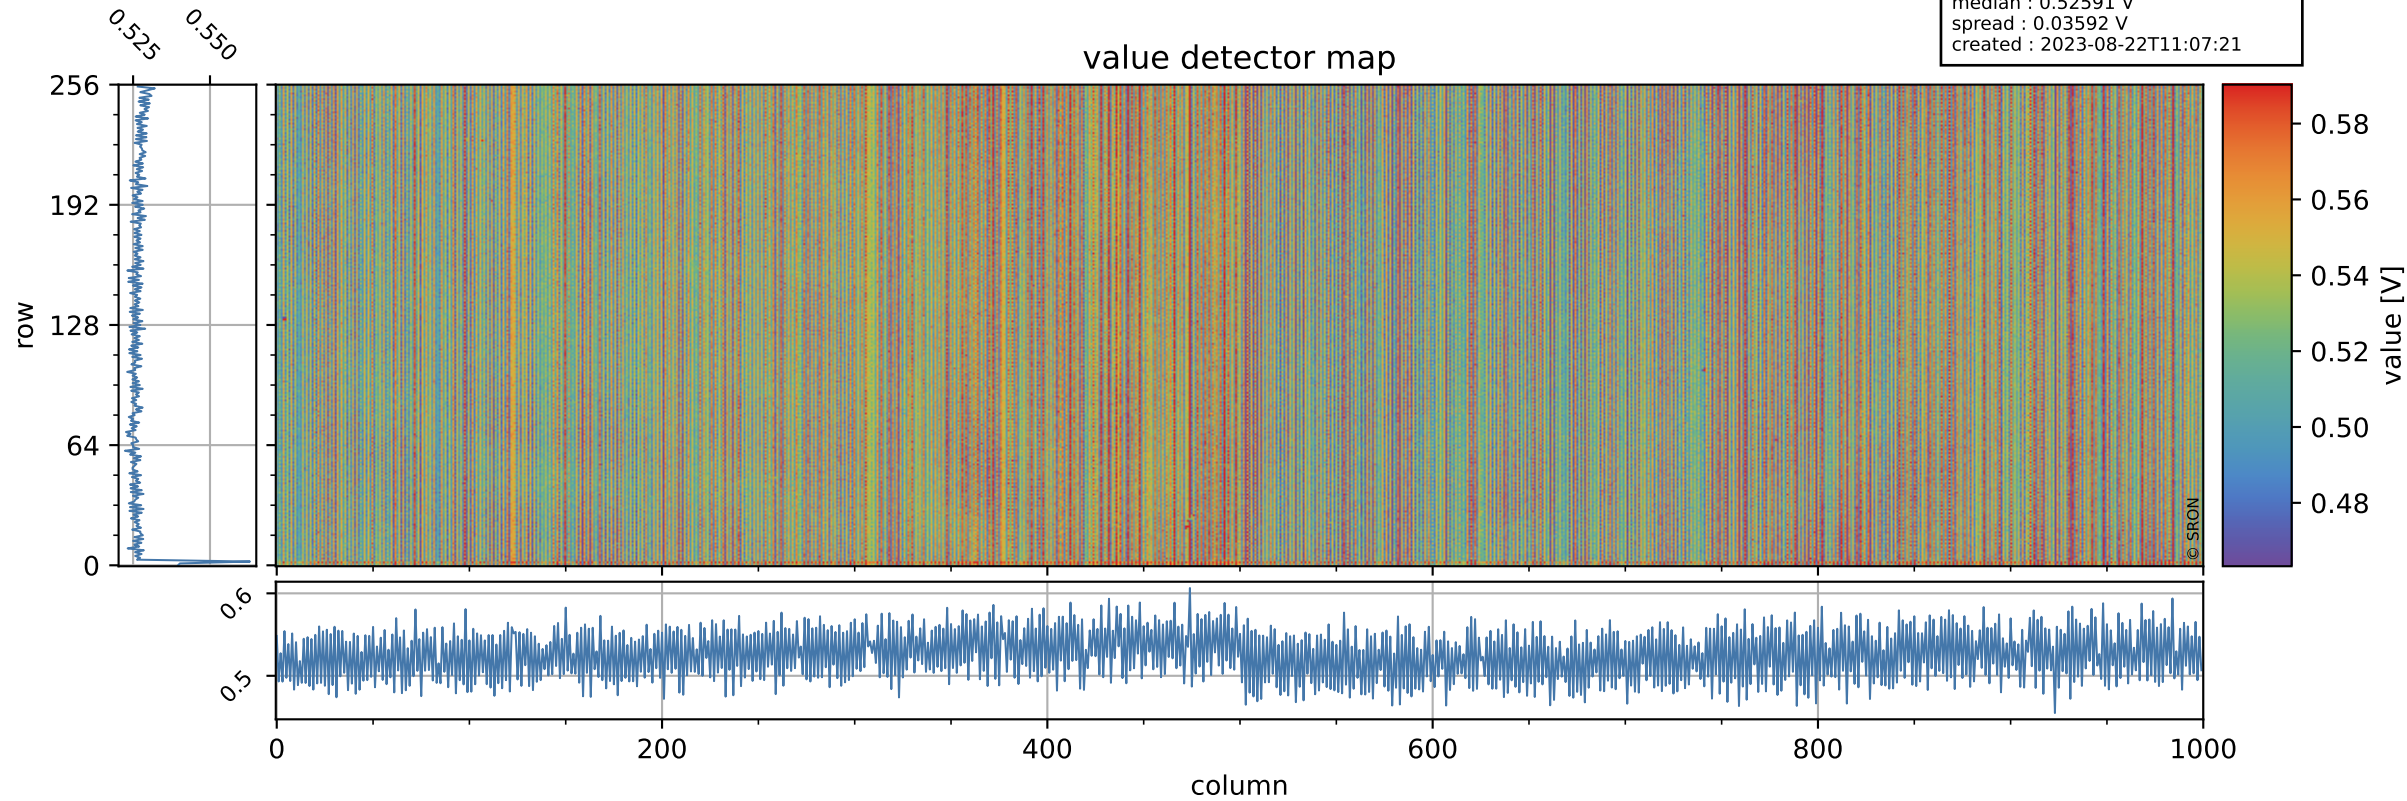

# Tropomi SWIR offset (beta nominal)

orbits : 20 in [13942, 13987]  
coverage : 2020-06-22 / 2020-06-25  
median : 0.52591 V  
spread : 0.03592 V  
created : 2023-08-22T11:07:21

## value detector map

# Tropomi SWIR offset (beta nominal)

orbits : 20 in [13942, 13987]  
coverage : 2020-06-22 / 2020-06-25  
median : 32.379  $\mu\text{V}$   
spread : 15.964  $\mu\text{V}$   
created : 2023-08-22T11:07:22

# Tropomi SWIR offset (beta nominal) ground-tracks of Sentinel-5P

orbits : 20 in [13942, 13987]  
coverage : 2020-06-22 / 2020-06-25  
created : 2023-08-22T11:07:22