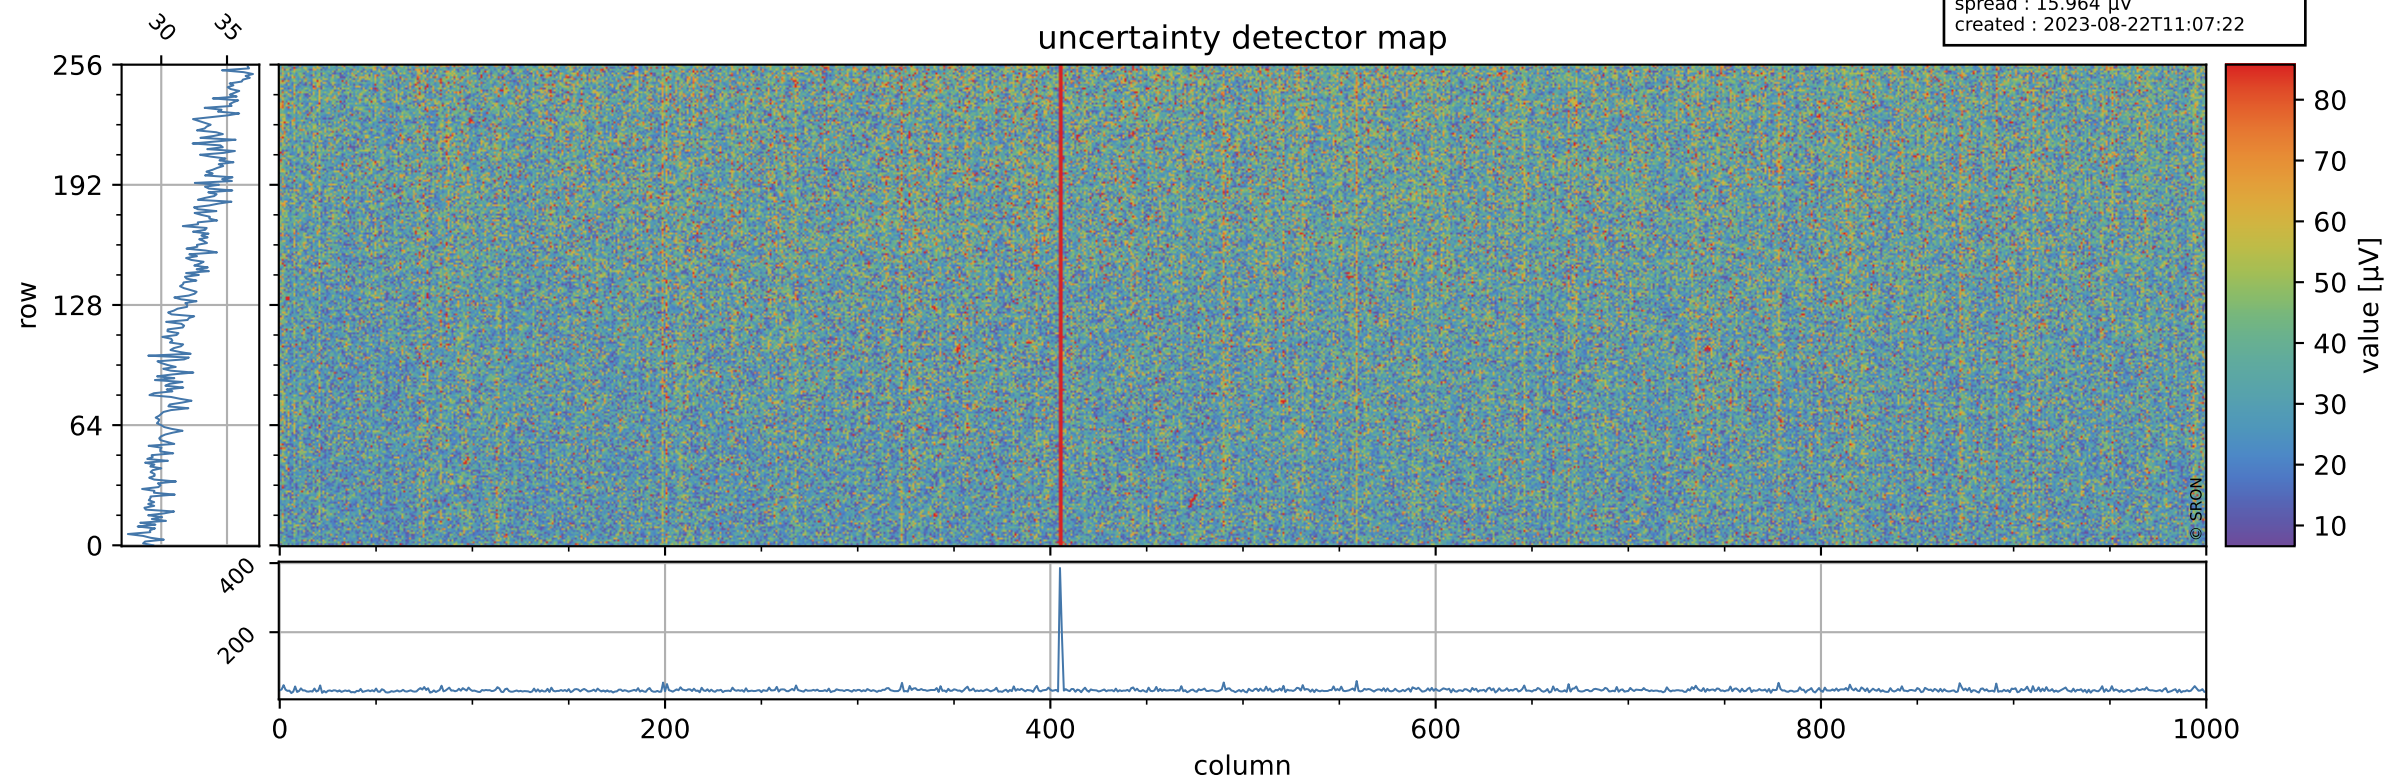

# Tropomi SWIR offset (beta nominal)

orbits : 20 in [13942, 13987]  
coverage : 2020-06-22 / 2020-06-25  
median : 0.52591 V  
spread : 0.03592 V  
created : 2023-08-22T11:07:21

## value detector map

# Tropomi SWIR offset (beta nominal)

orbits : 20 in [13942, 13987]  
coverage : 2020-06-22 / 2020-06-25  
median : 32.379  $\mu\text{V}$   
spread : 15.964  $\mu\text{V}$   
created : 2023-08-22T11:07:22

# Tropomi SWIR offset (beta nominal) ground-tracks of Sentinel-5P

orbits : 20 in [13942, 13987]  
coverage : 2020-06-22 / 2020-06-25  
created : 2023-08-22T11:07:22